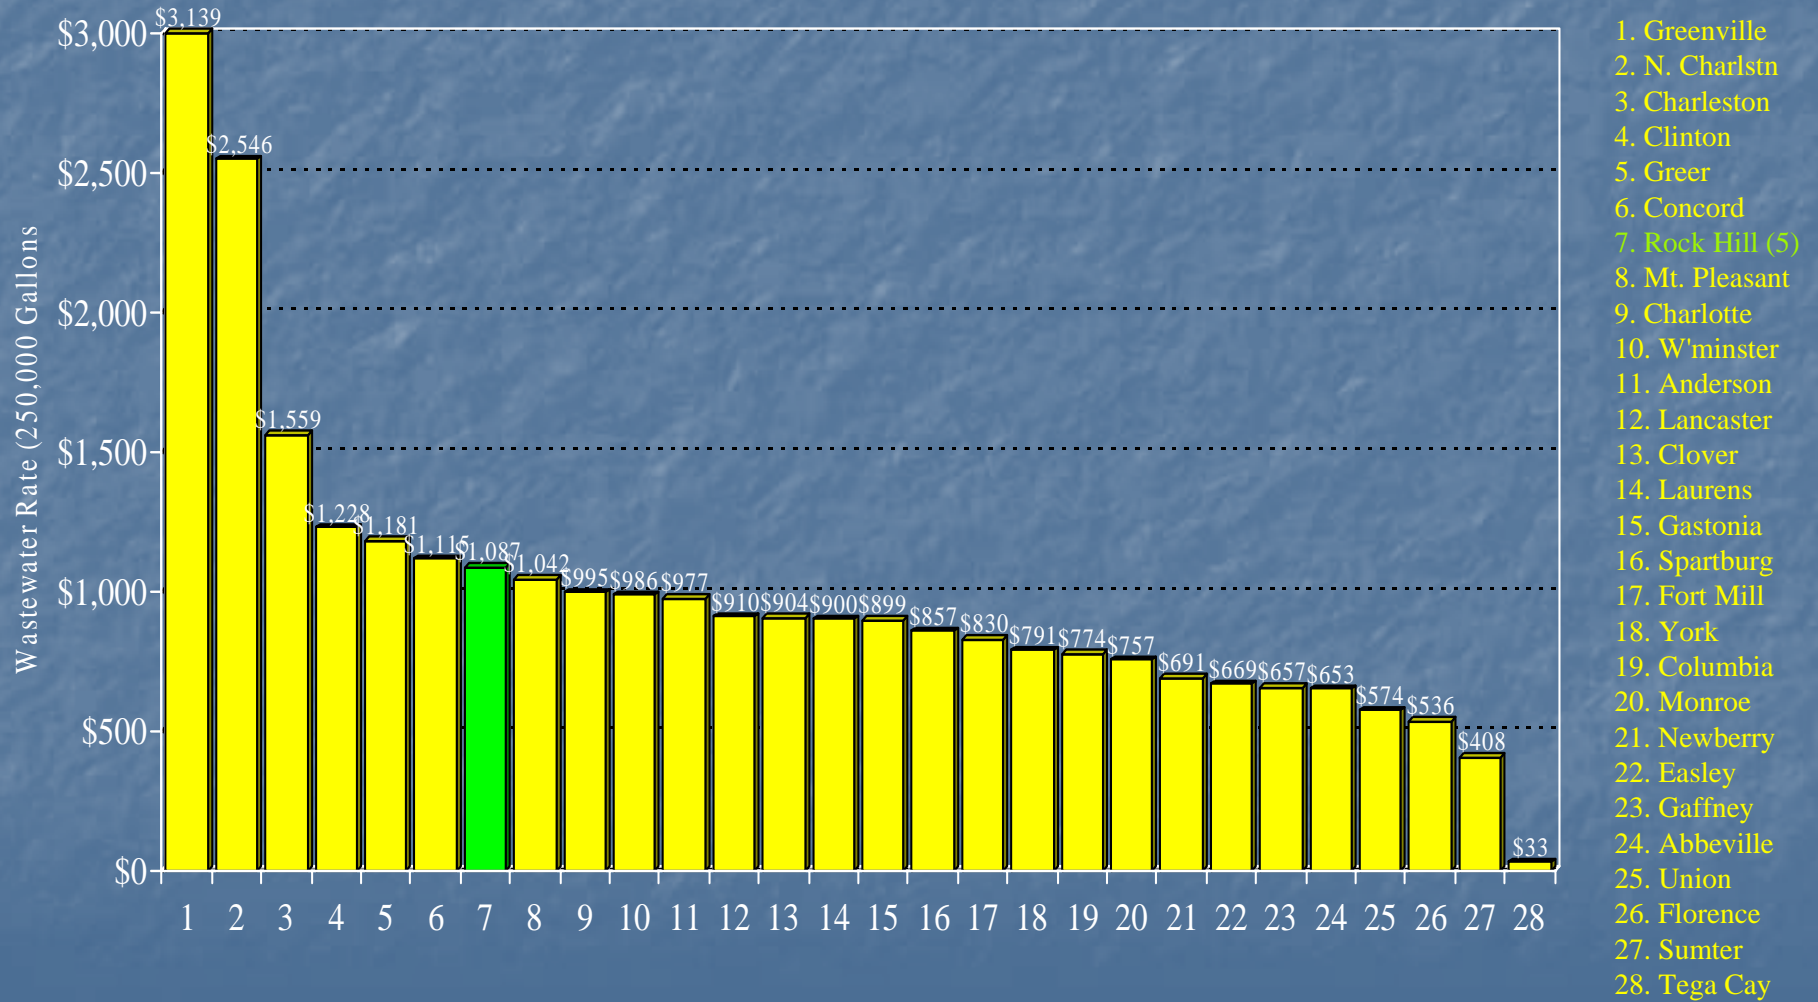

Comparison of Wastewater Rates

Rock Hill Industrial Rates Compared to S.C. Cities, PMPA Cities, Regional Cities, & York County Cities