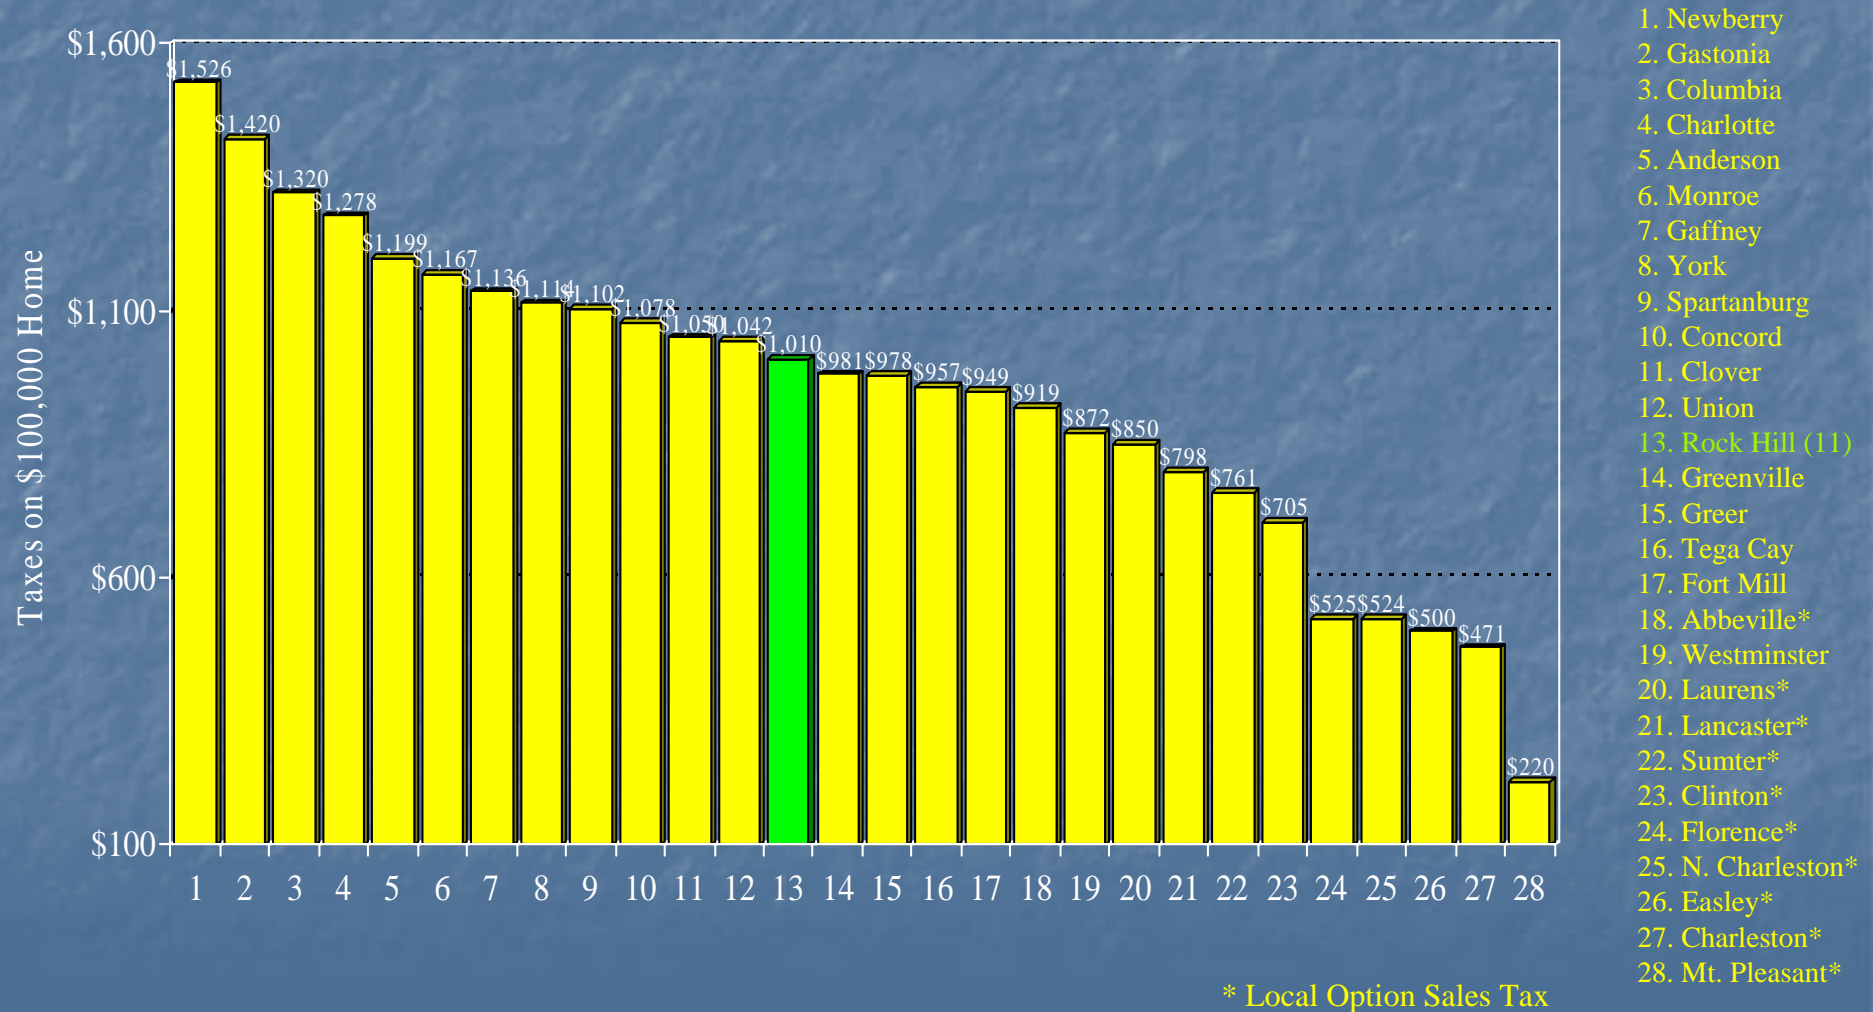

* Local Option Sales Tax

Comparison of Annual Taxes

Rock Hill City Industrial Taxes Compared to
S.C. Cities, PMPA Cities, Regional Cities, & York County Cities

Comparison of Annual Taxes

Rock Hill City, County, & School Residential Taxes Compared to S.C. Cities, PMPA Cities, Regional Cities, & York County Cities