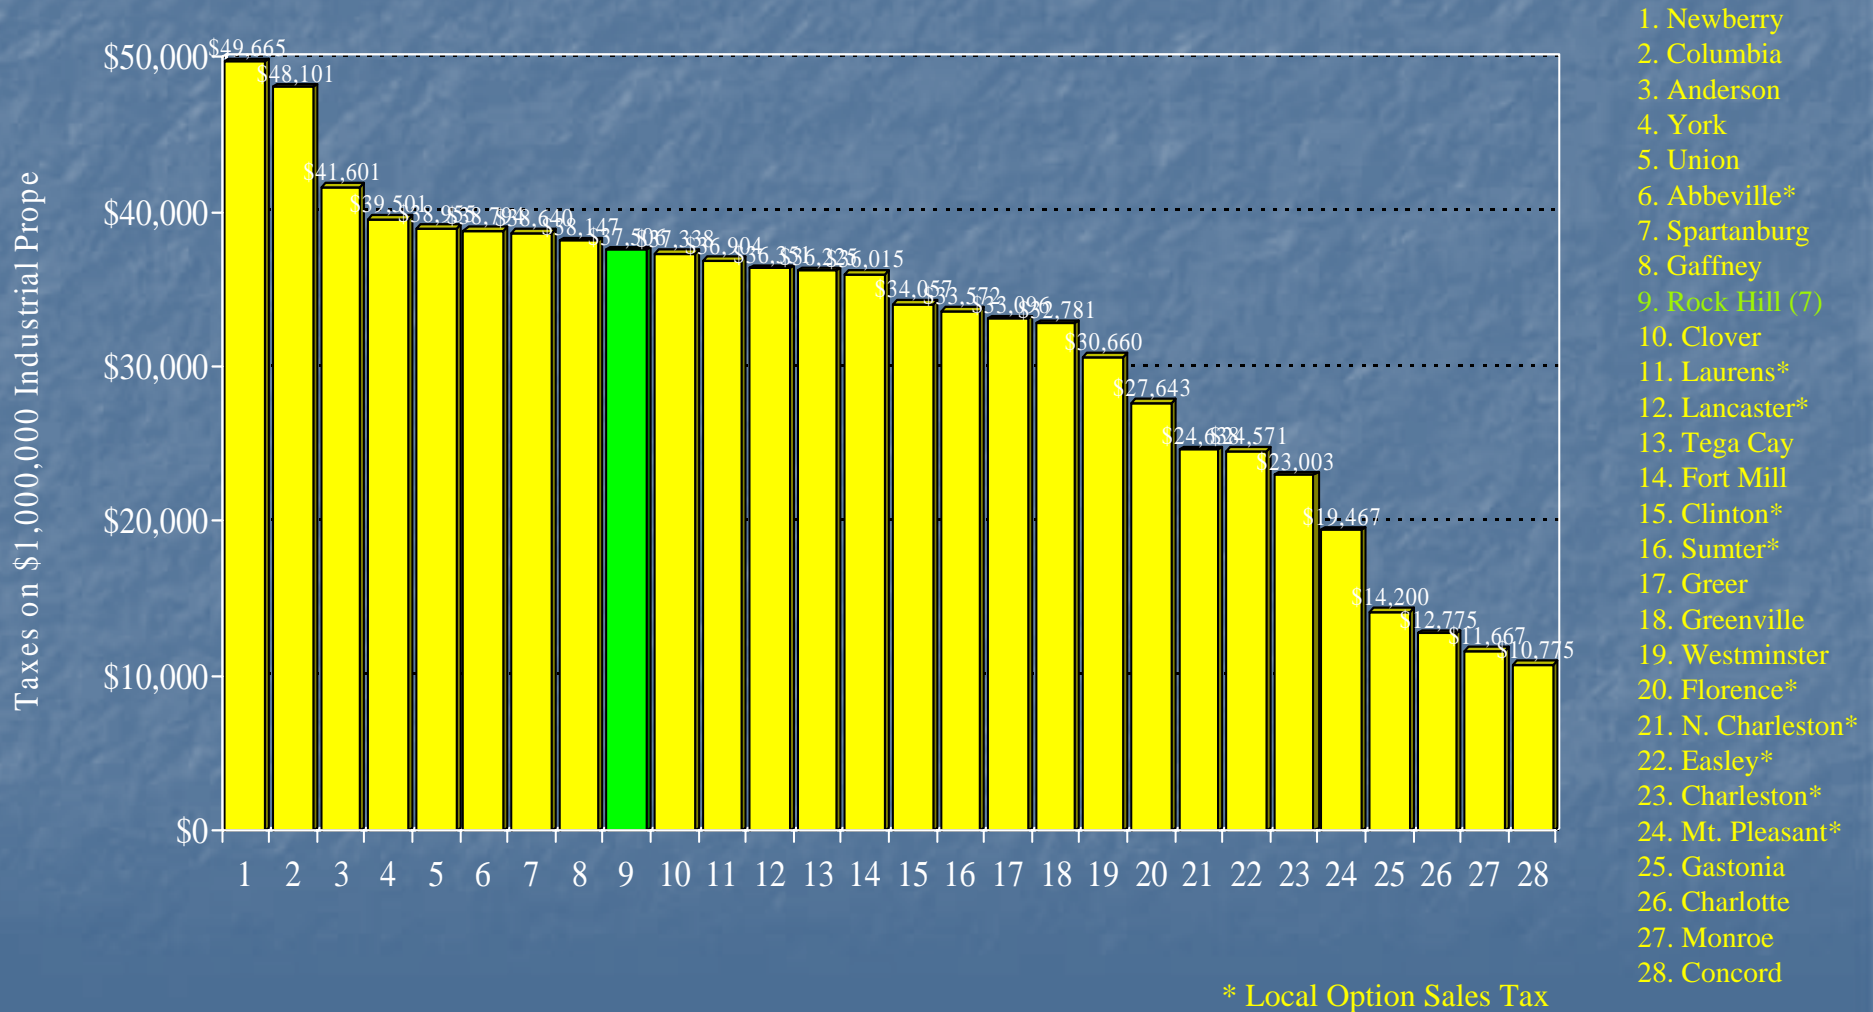

Comparison of Annual Taxes

Rock Hill City, County, & School Industrial Taxes Compared to S.C. Cities, PMPA Cities, Regional Cities, & York County Cities