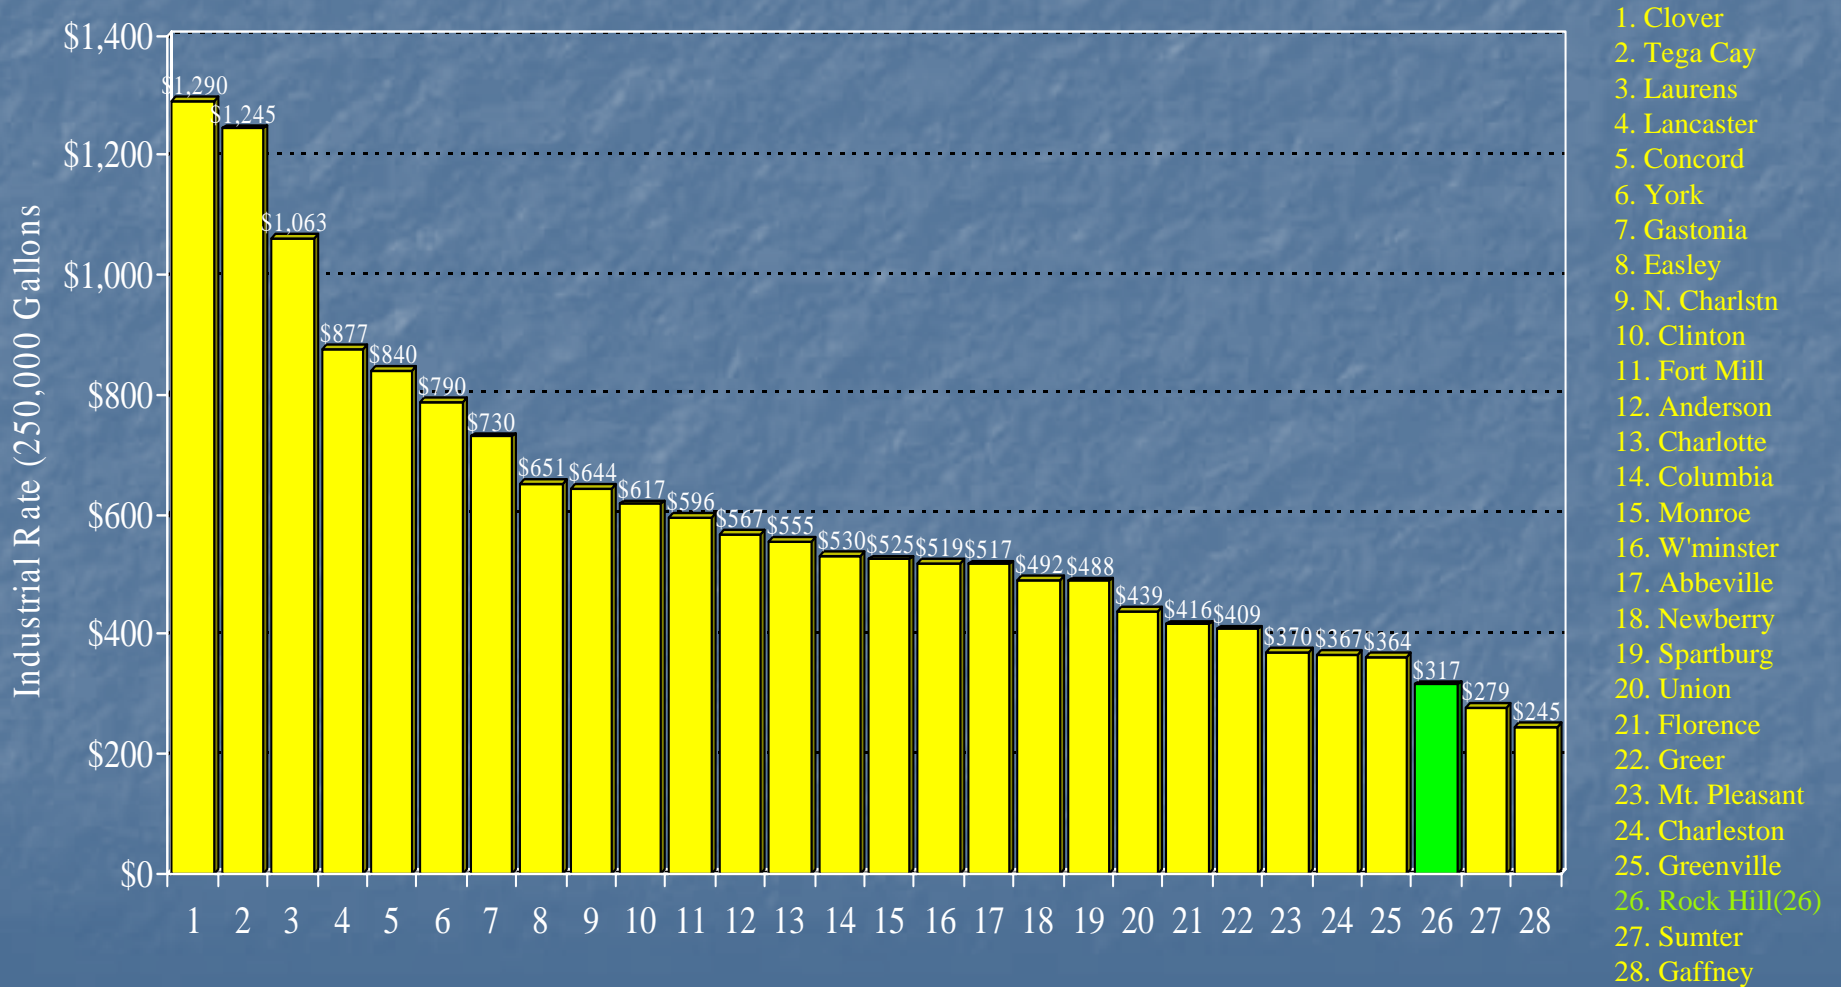

Comparison of Water Rates

Rock Hill Industrial Rates Compared to S.C. Cities, PMPA Cities, Regional Cities, & York County Cities