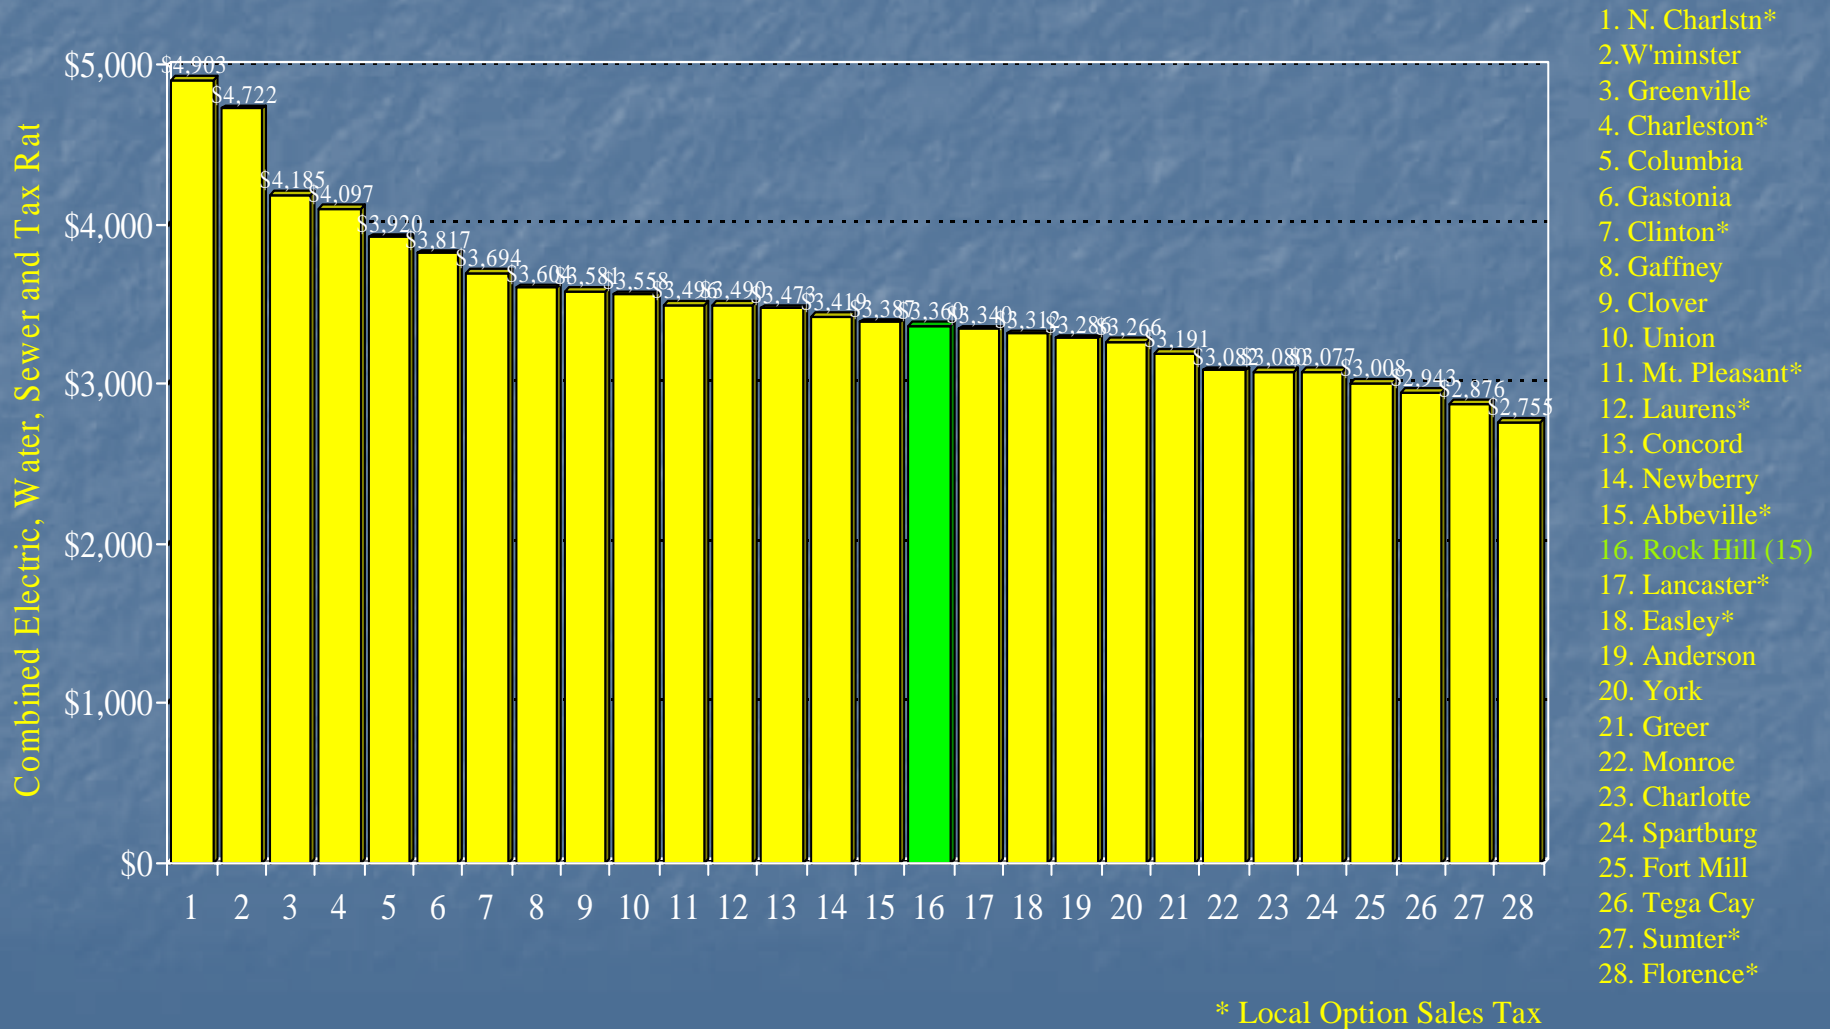

Comparison of Electric/Water/Wastewater/Tax Rates

Rock Hill Commercial Rates/Taxes Compared to S.C. Cities, PMPA Cities, Regional Cities, & York County Cities