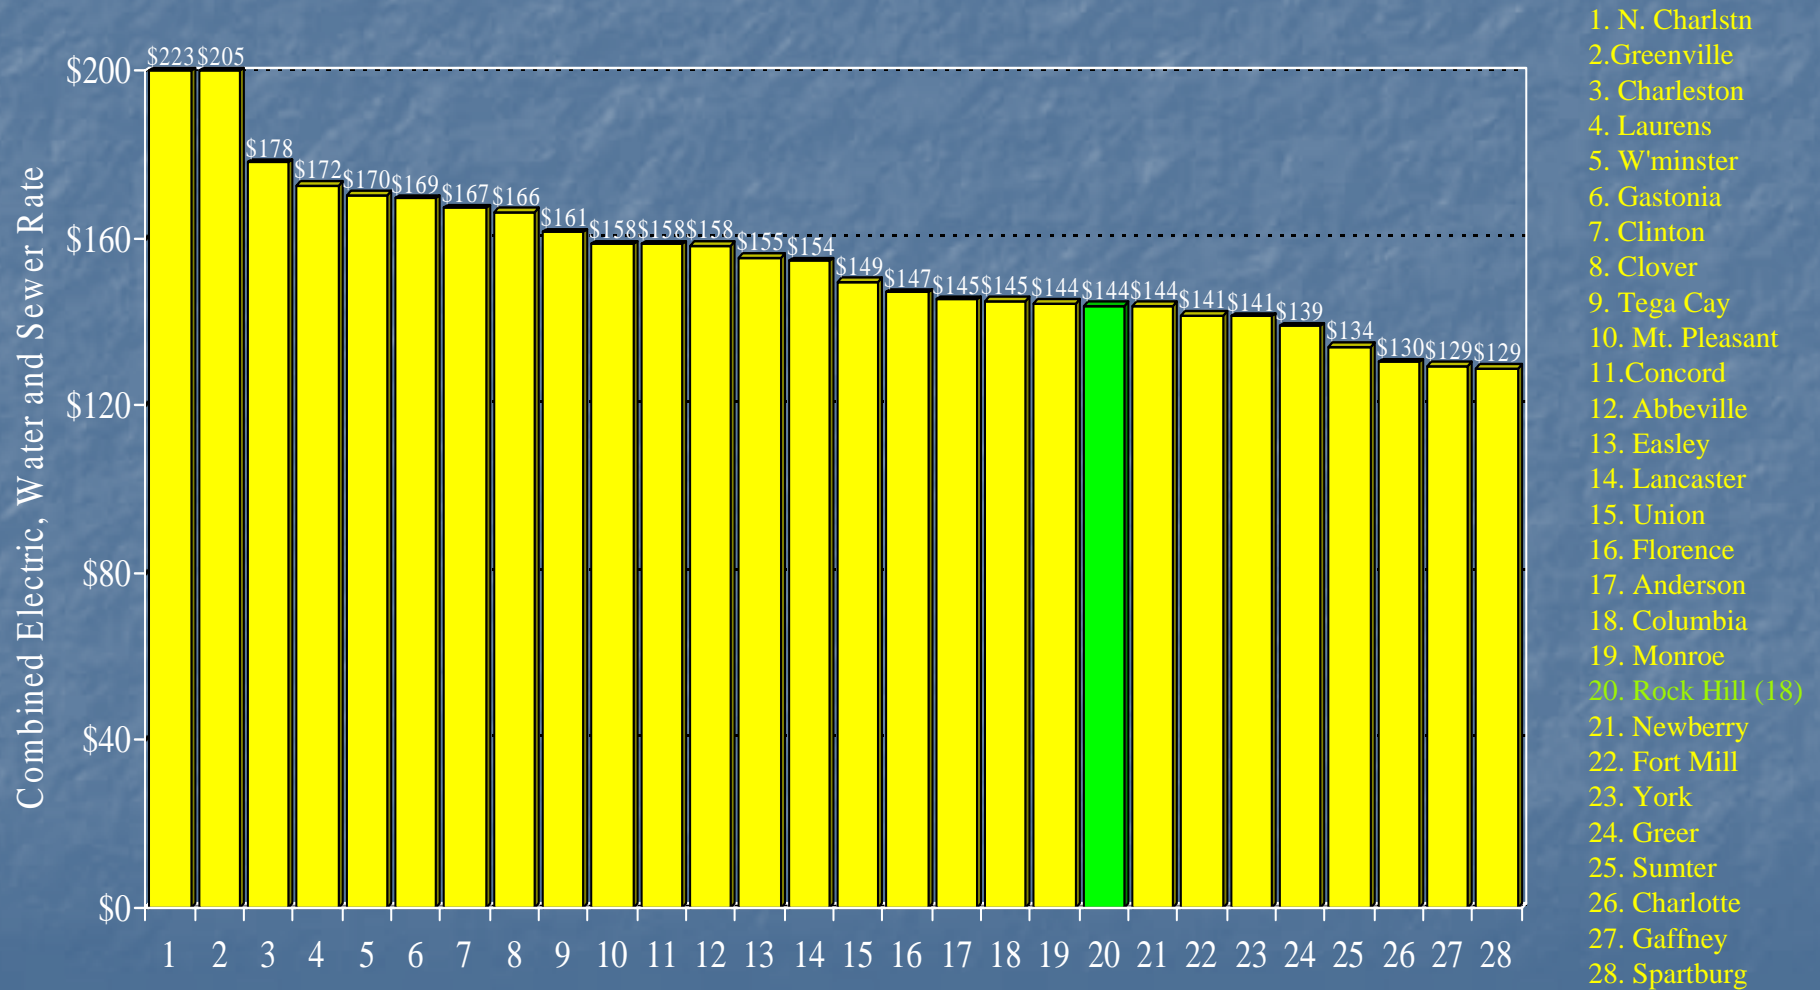

Comparison of Electric/Water/Wastewater Rates

Rock Hill Residential Rates Compared to S.C. Cities, PMPA Cities, Regional Cities, & York County Cities