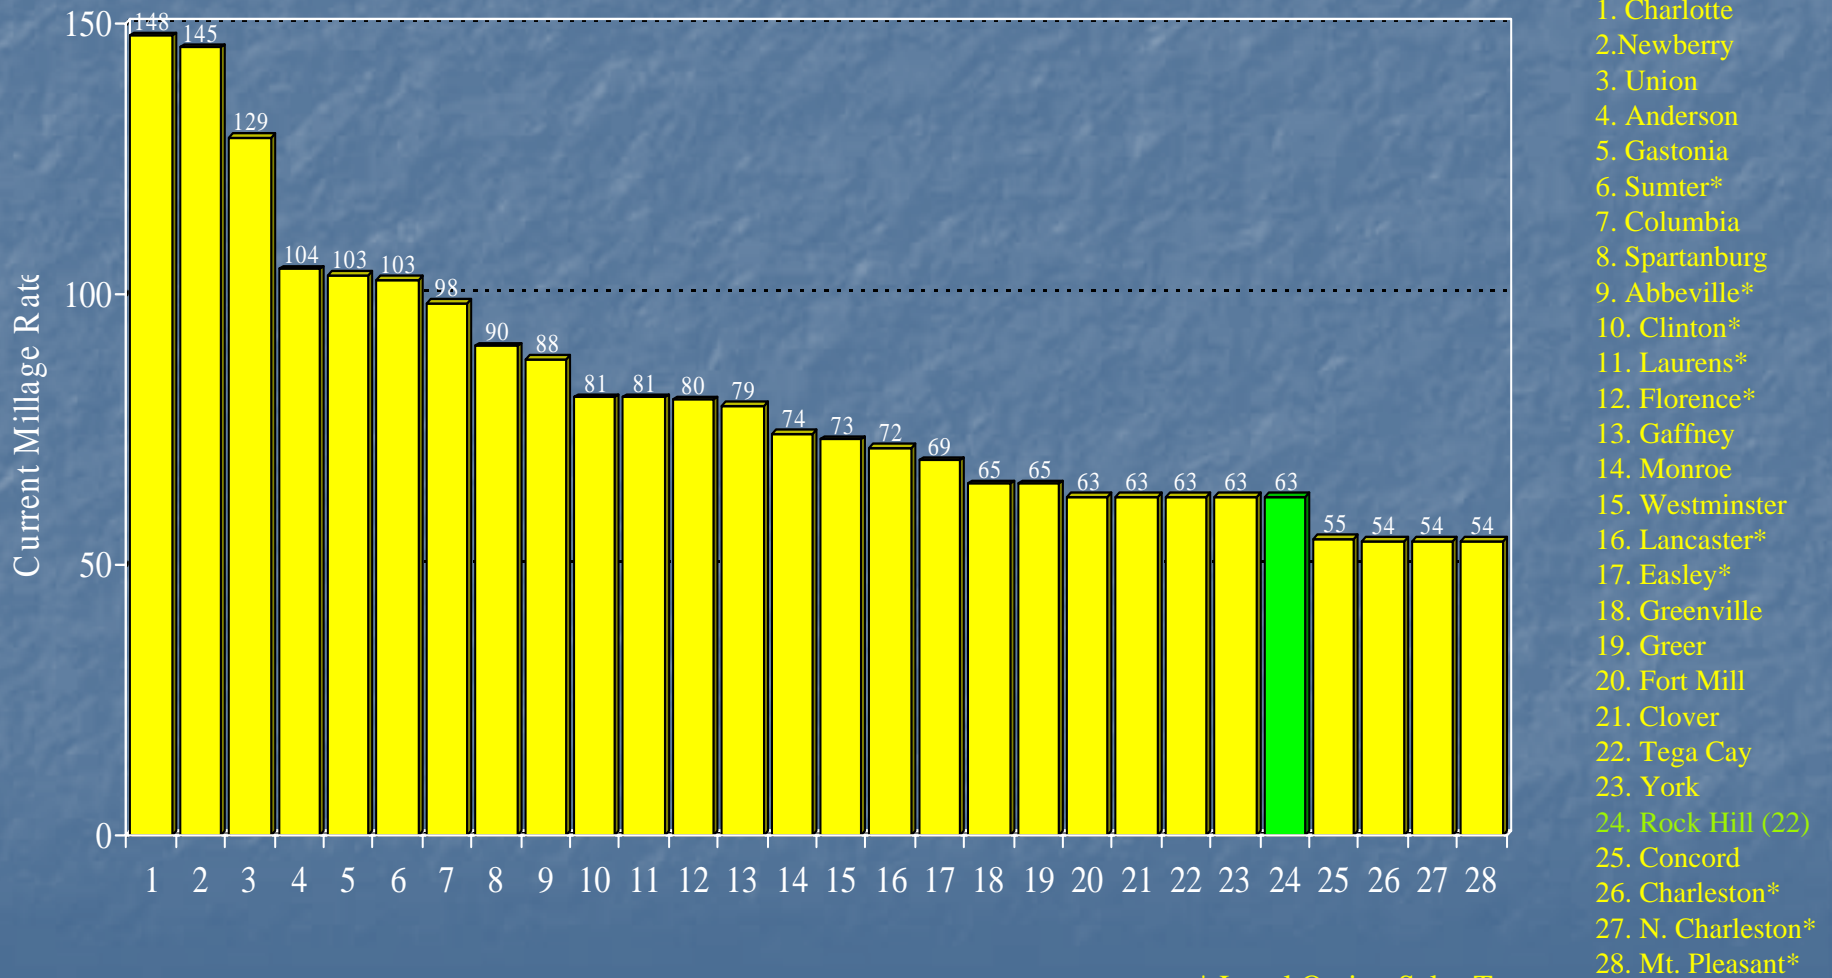

2007 Cost of Public Services Survey

Comparison of City Tax Rates

Rock Hill City Tax Rates Compared to
S.C. Cities, PMPA Cities, Regional Cities, & York County Cities

Comparison of County Tax Rates

Rock Hill County Tax Rates Compared to
S.C. Cities, PMPA Cities, Regional Cities, & York County Cities