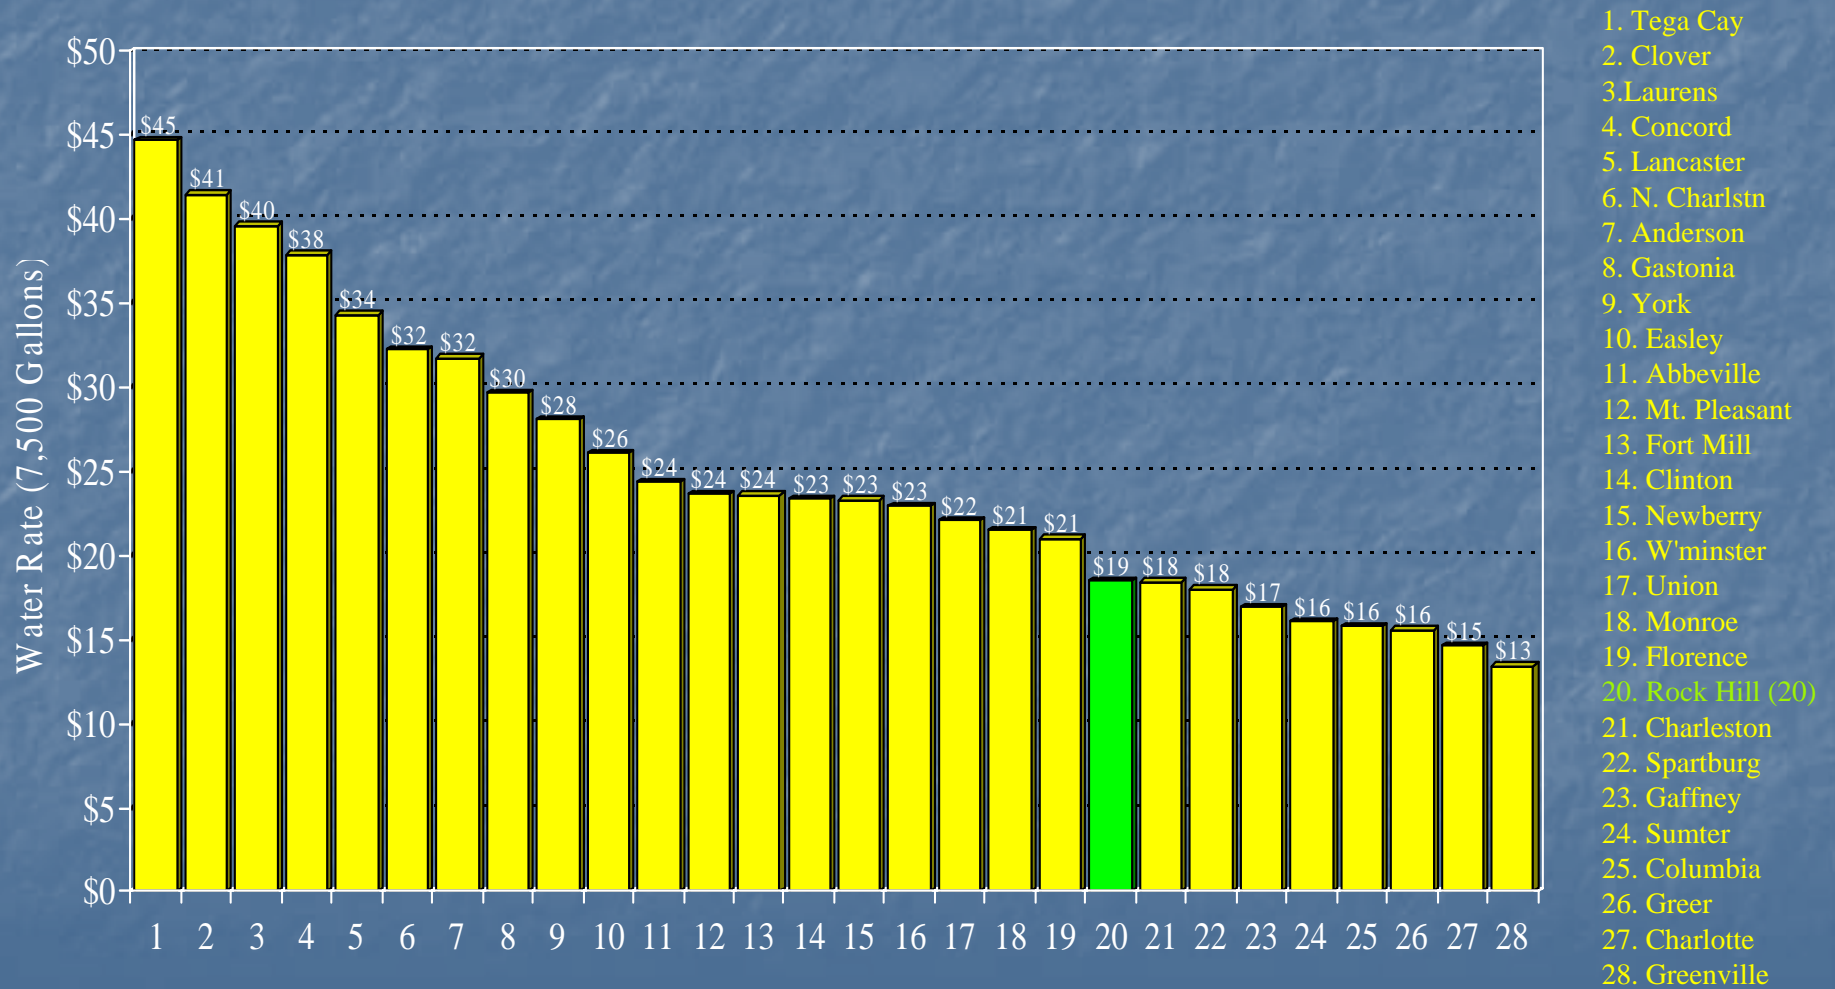

Comparison of Water Rates

Rock Hill Residential Rates Compared to S.C. Cities, PMPA Cities, Regional Cities, & York County Cities