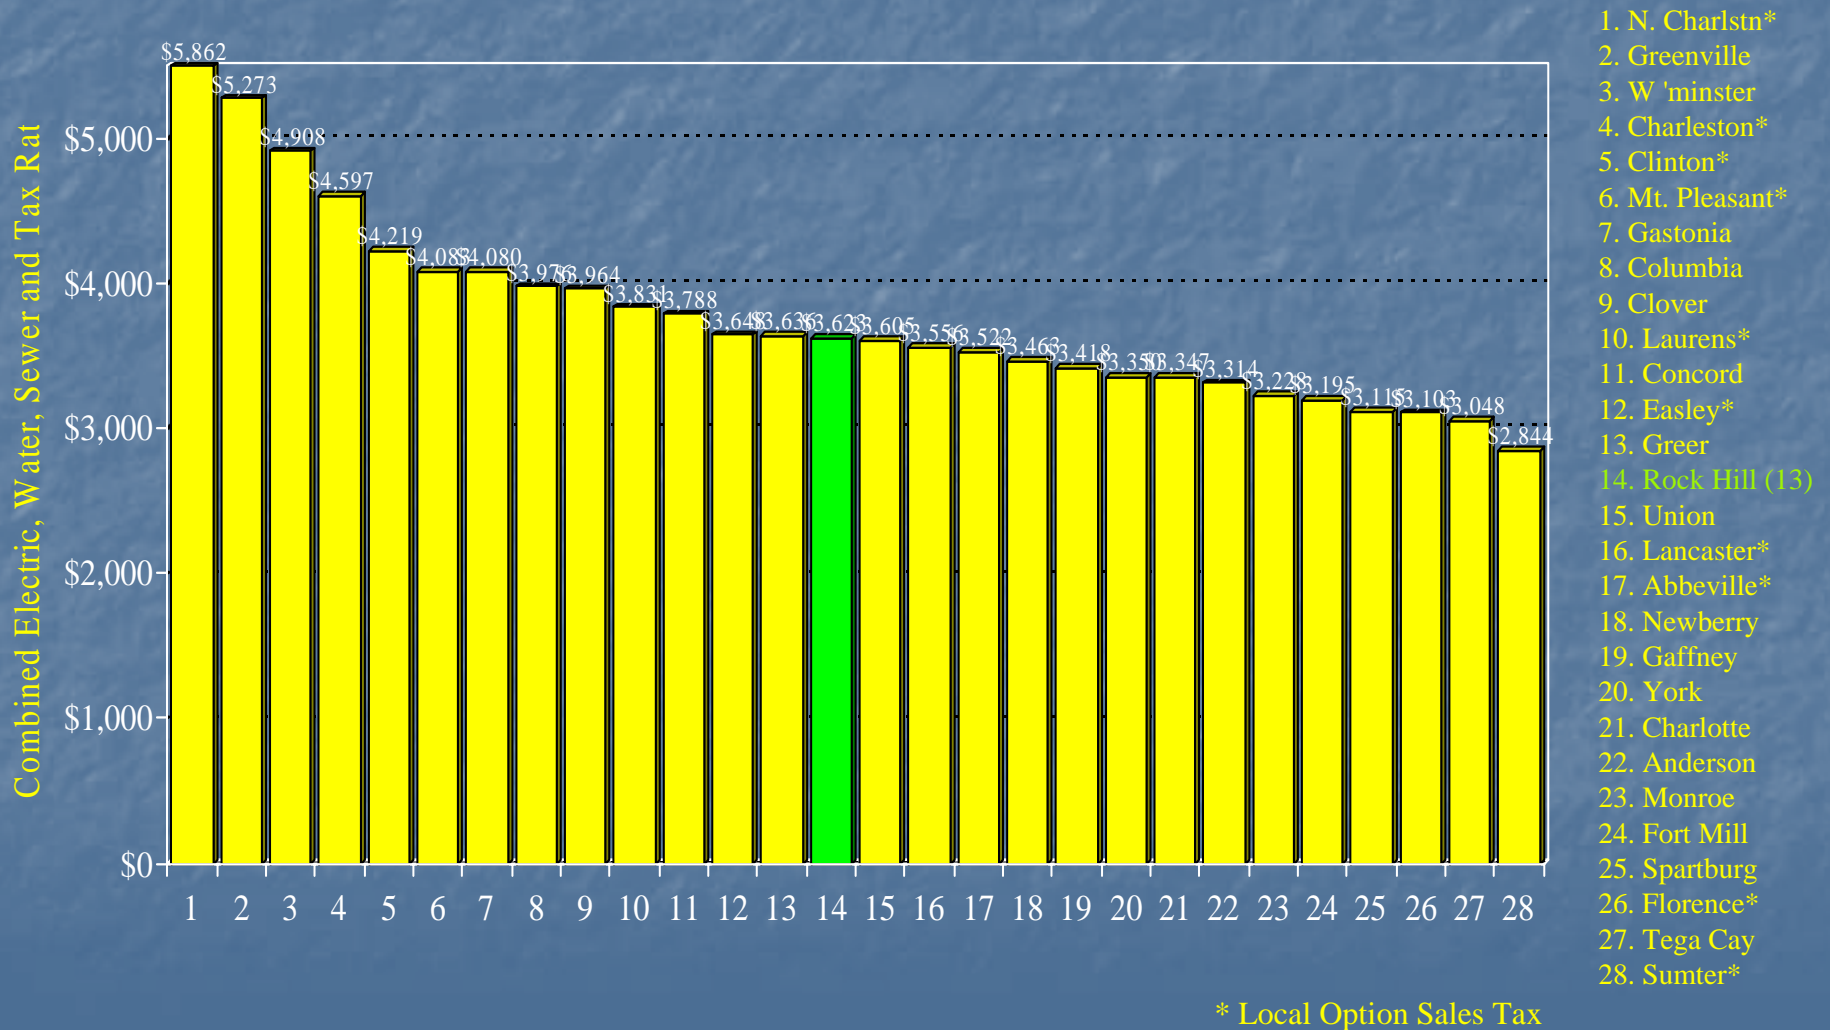

Comparison of Electric/Water/Wastewater/Tax Rates Rock Hill Industrial Rates/Taxes Compared to S.C. Cities, PMPA Cities, Regional Cities, & York County Cities