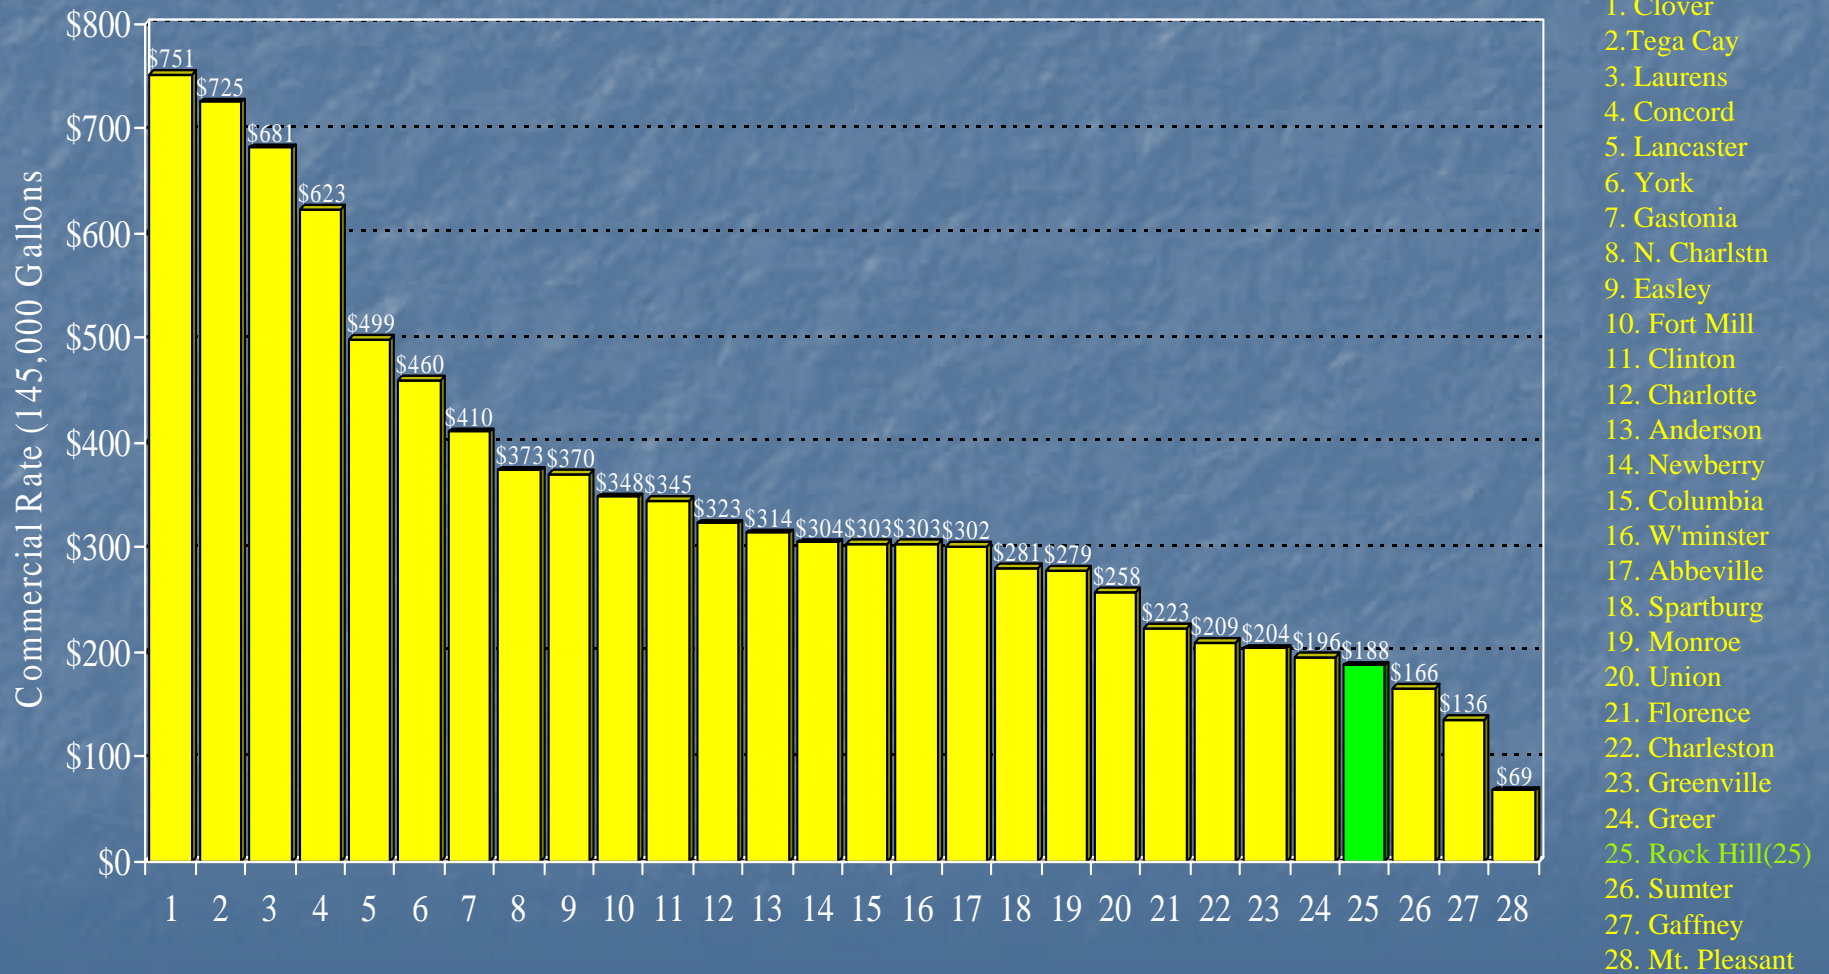

Comparison of Water Rates

Rock Hill Commercial Rates Compared to S.C. Cities, PMPA Cities, Regional Cities, & York County Cities