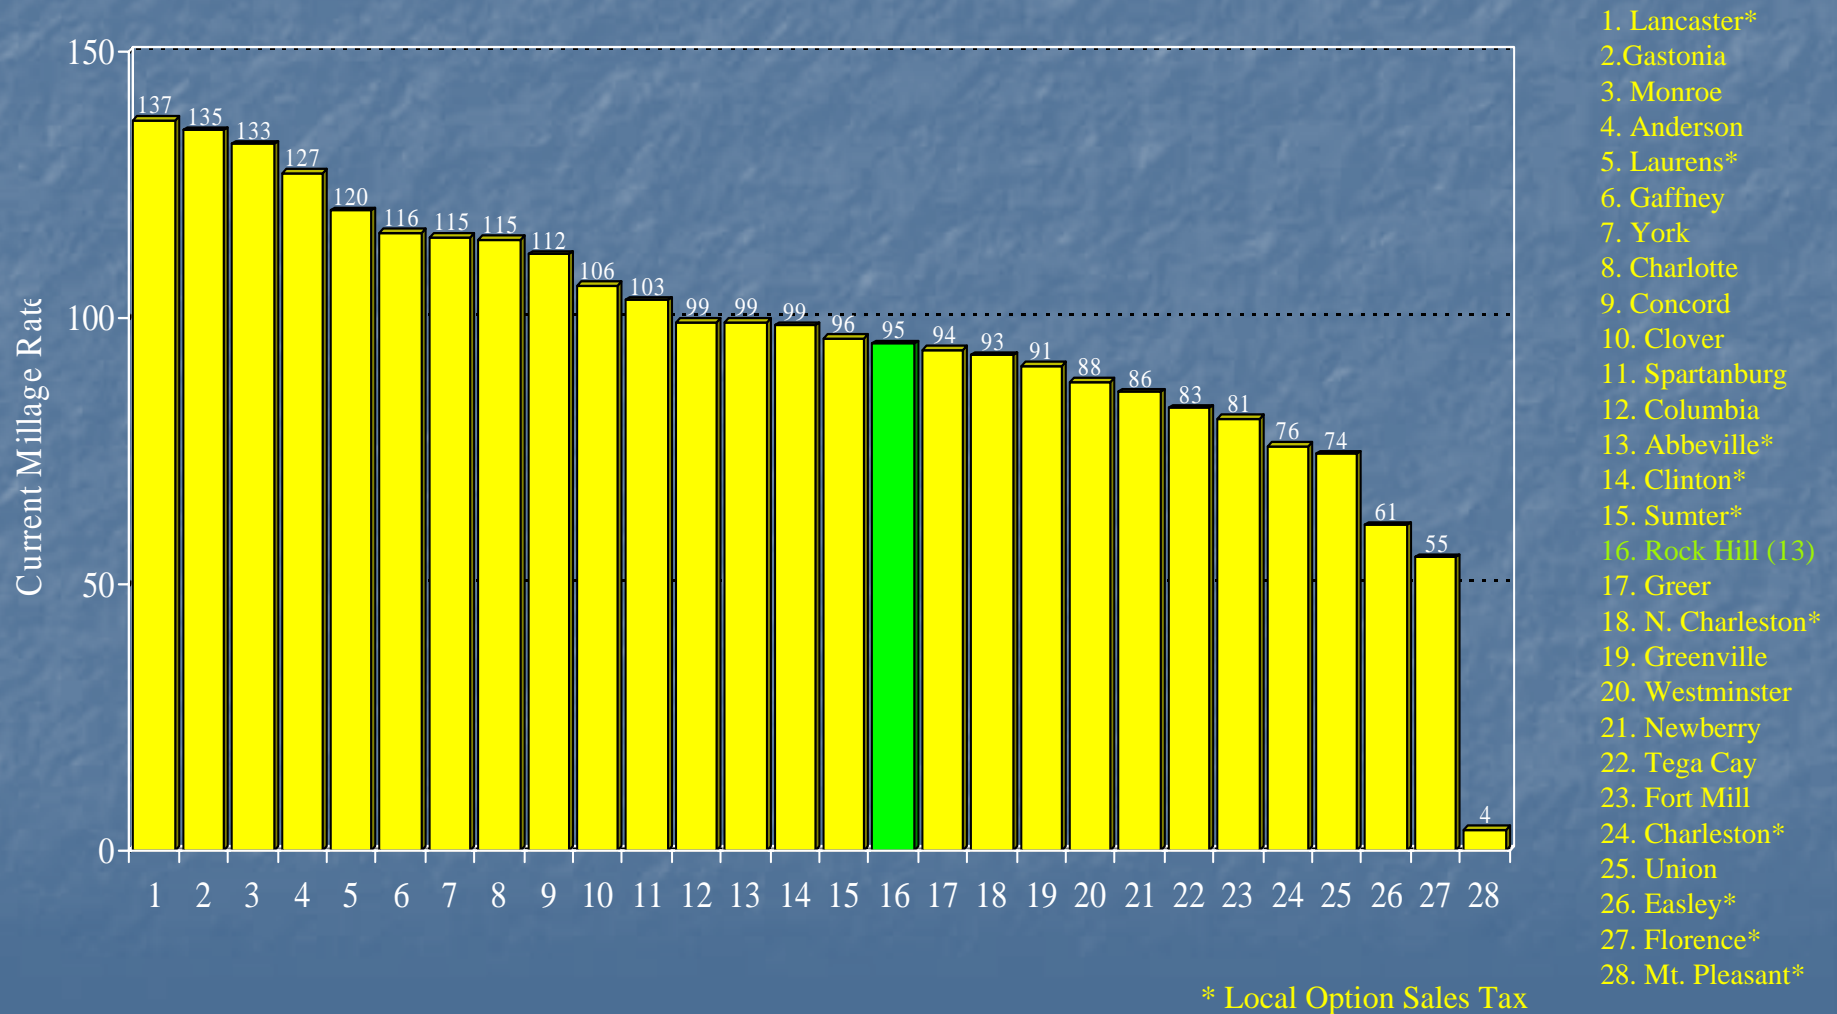

2007 Cost of Public Services Survey

Comparison of City Tax Rates

Rock Hill City Tax Rates Compared to
S.C. Cities, PMPA Cities, Regional Cities, & York County Cities

Comparison of County Tax Rates

Rock Hill County Tax Rates Compared to
S.C. Cities, PMPA Cities, Regional Cities, & York County Cities