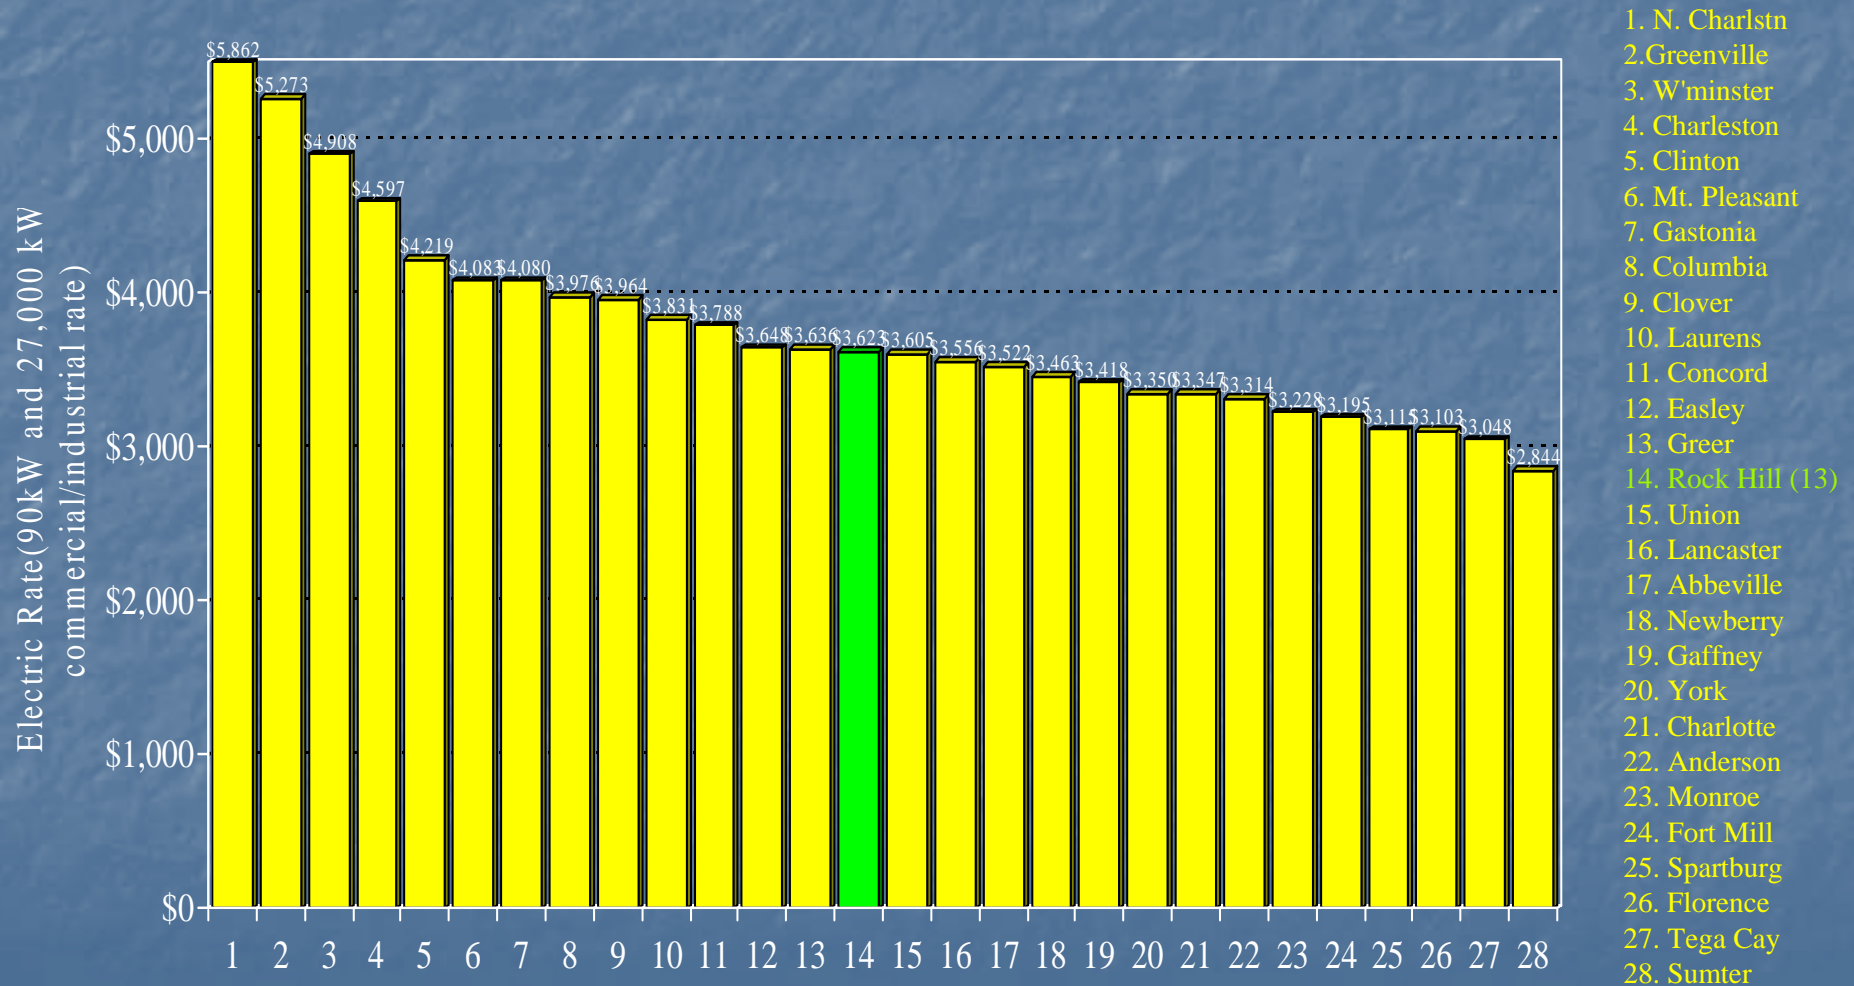

Comparison of Electric/Water/Wastewater Rates

Rock Hill Industrial Rates Compared to S.C. Cities, PMPA Cities, Regional Cities, & York County Cities