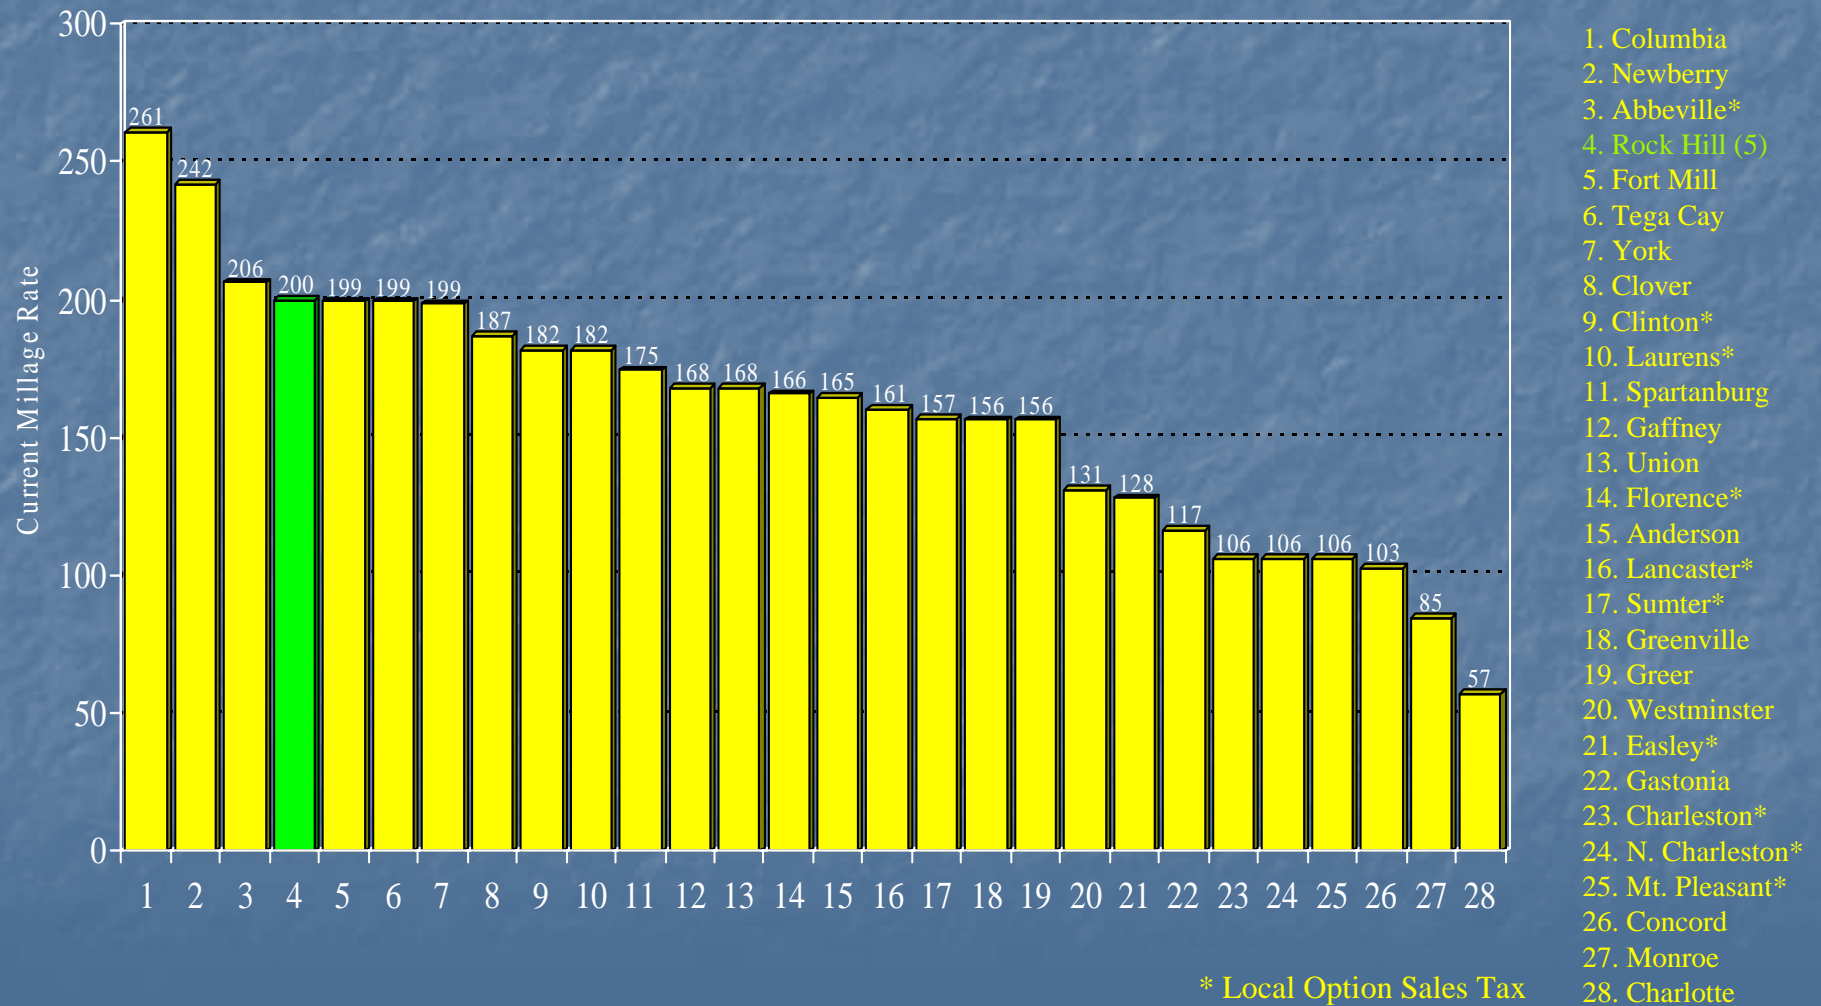

Comparison of School Tax Rates

Rock Hill School Tax Rates Compared to
S.C. Cities, PMPA Cities, Regional Cities, & York County Cities