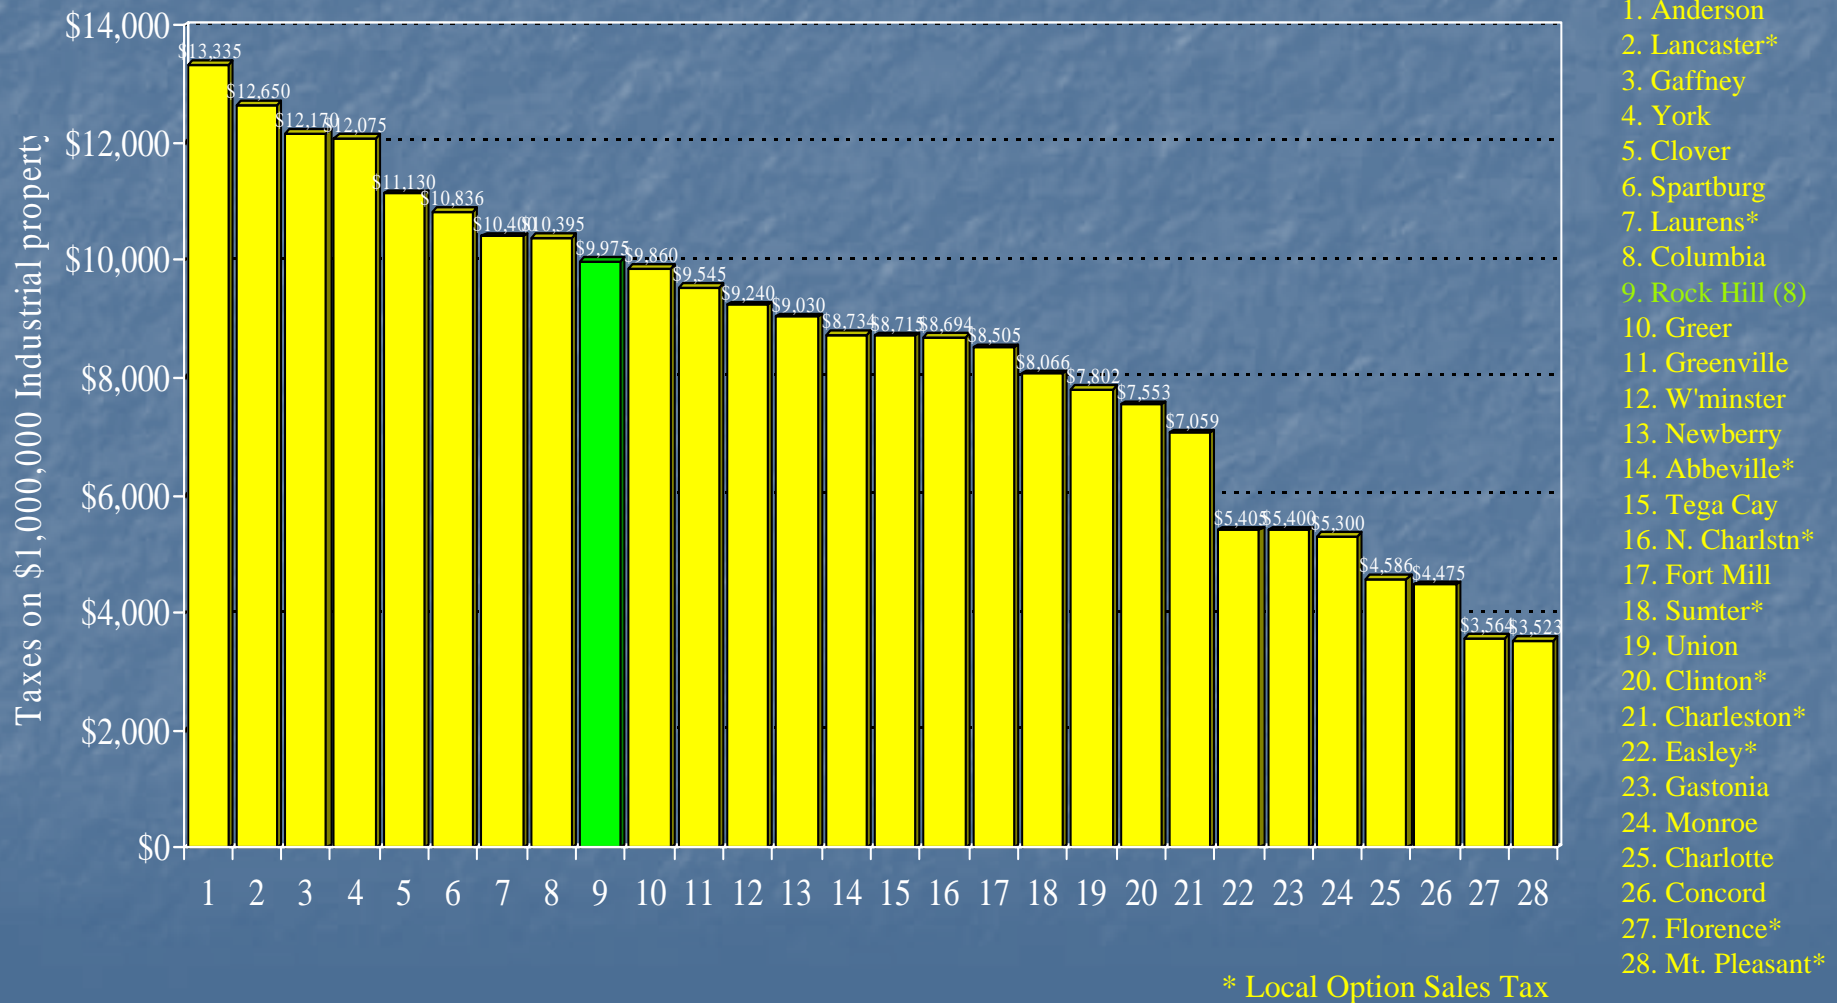

Comparison of Annual Taxes

Rock Hill City Industrial Taxes Compared to
S.C. Cities, PMPA Cities, Regional Cities, & York County Cities