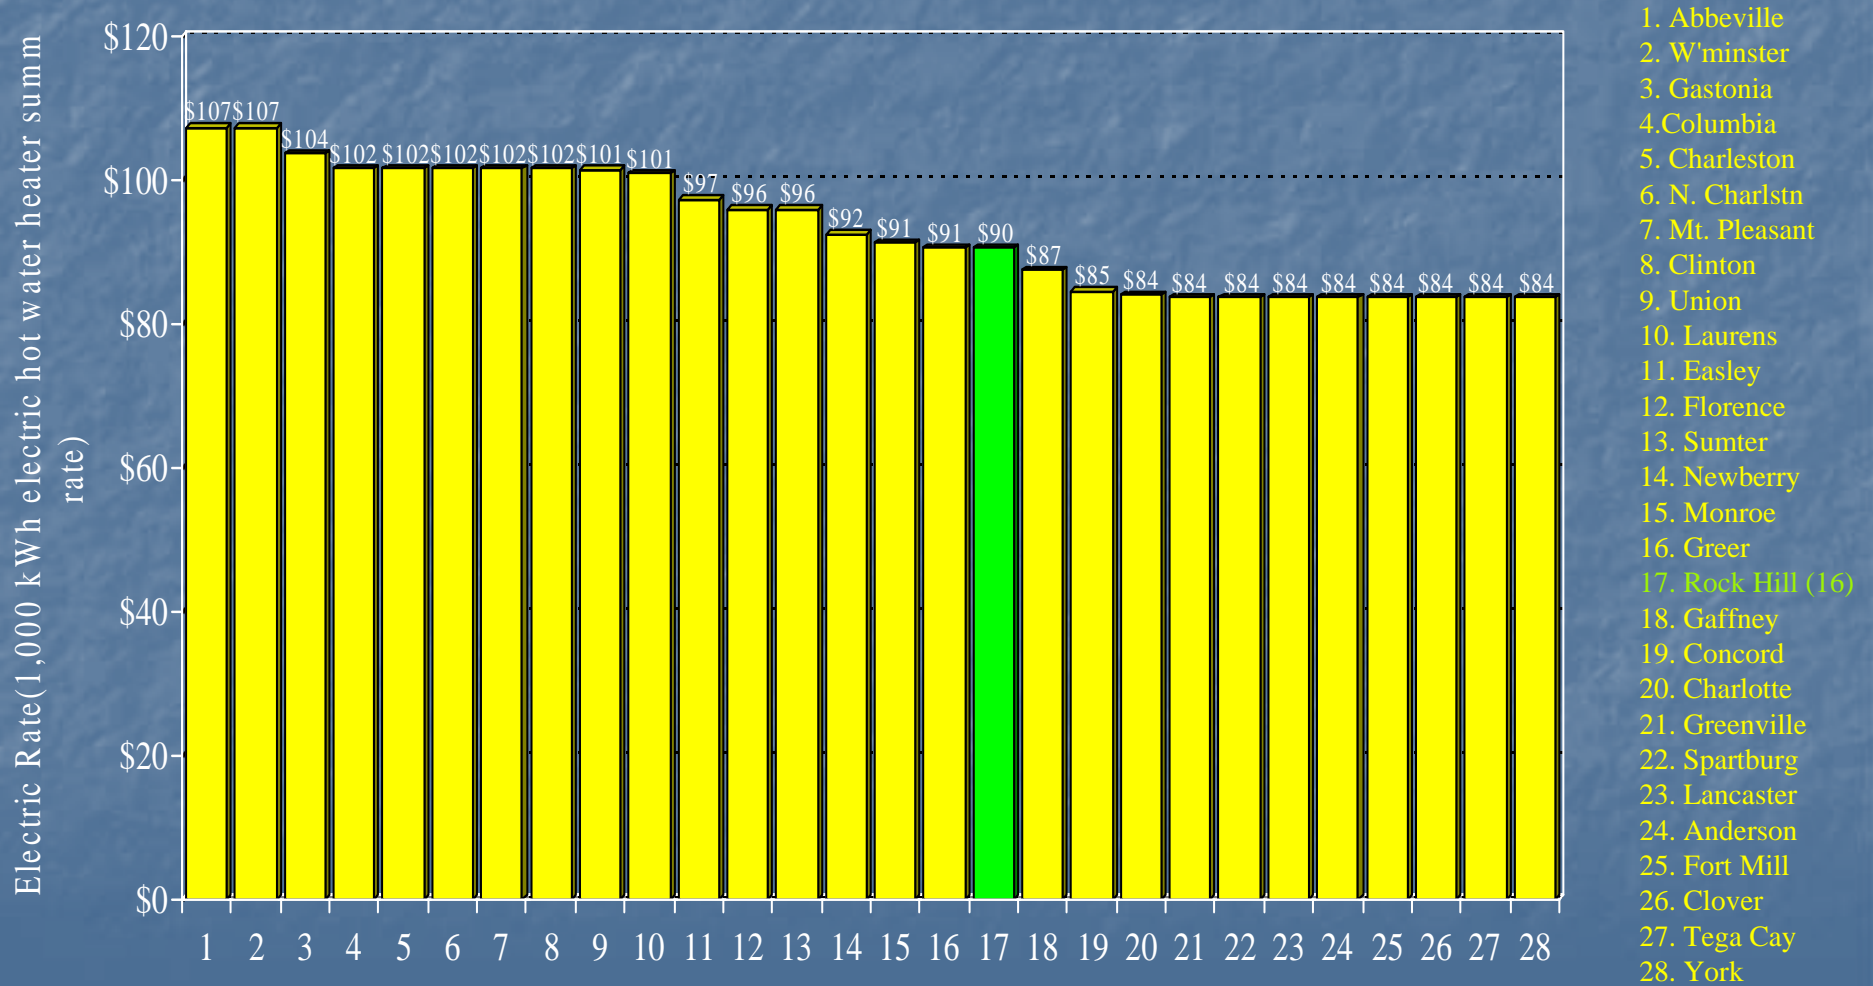

Comparison of Electric Rates

Rock Hill Residential Rates Compared to
S.C. Cities, PMPA Cities, Regional Cities, & York County Cities