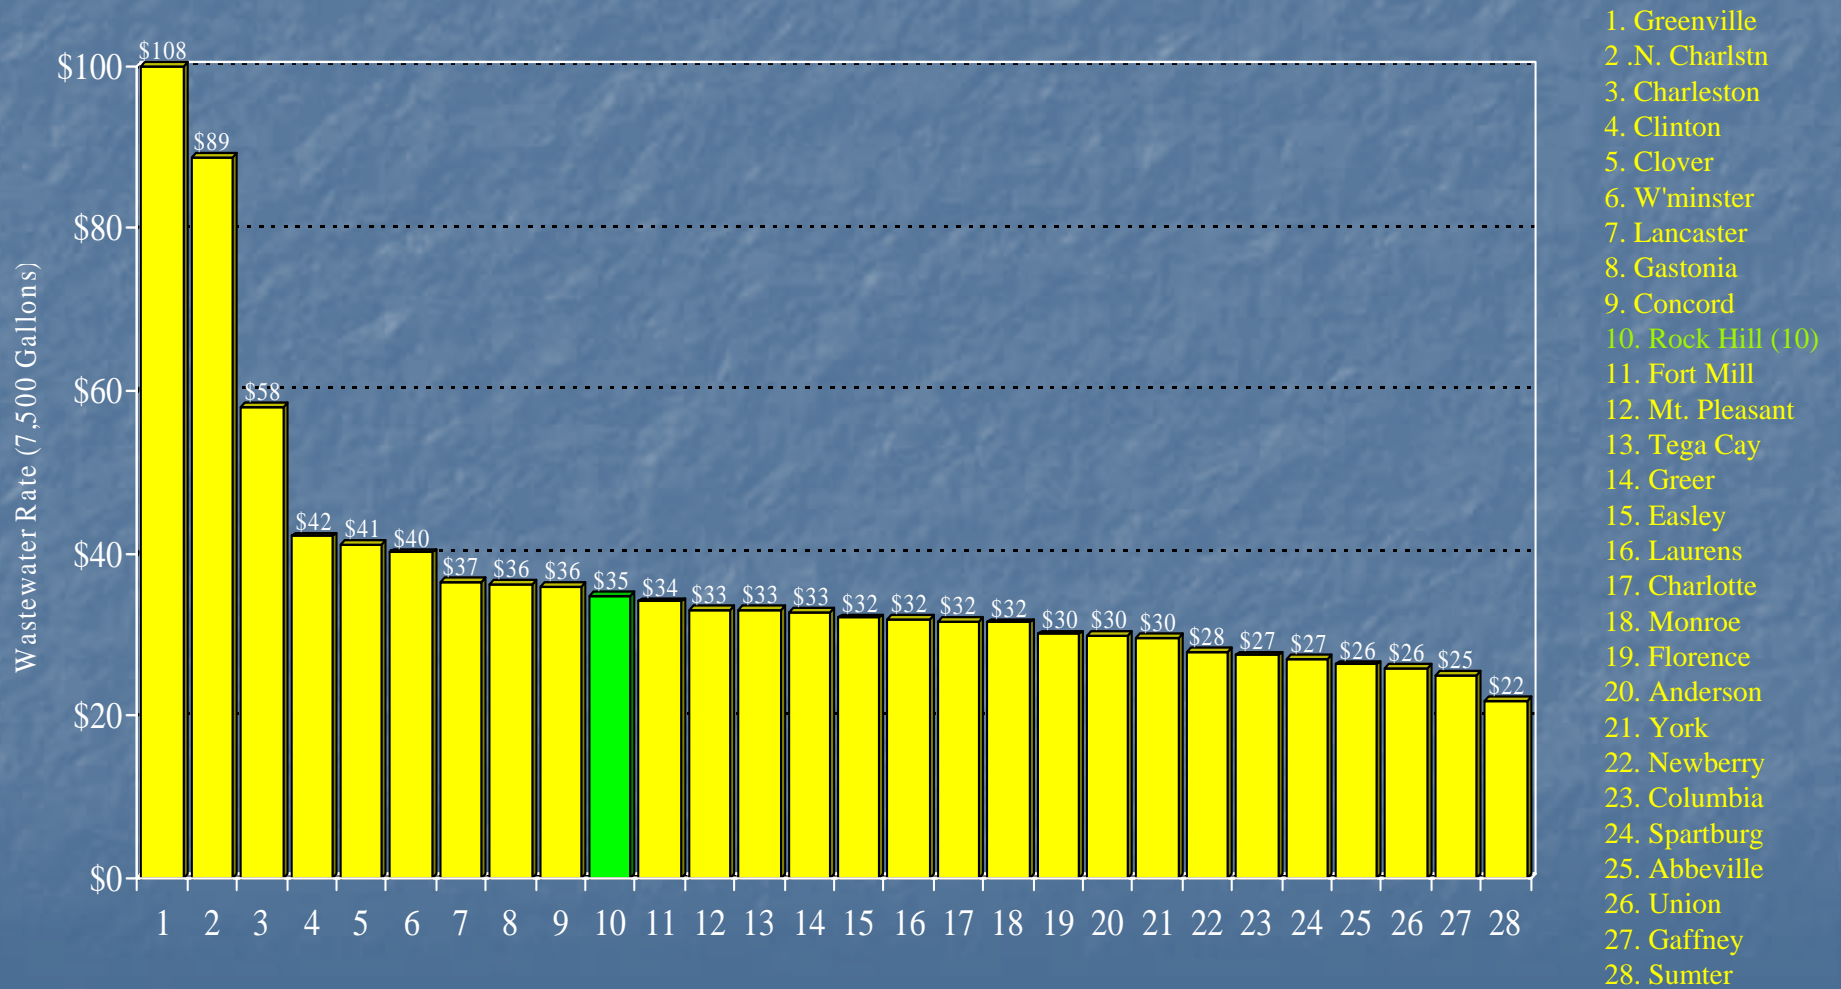

Comparison of Wastewater Rates

Rock Hill Residential Rates Compared to S.C. Cities, PMPA Cities, Regional Cities, & York County Cities