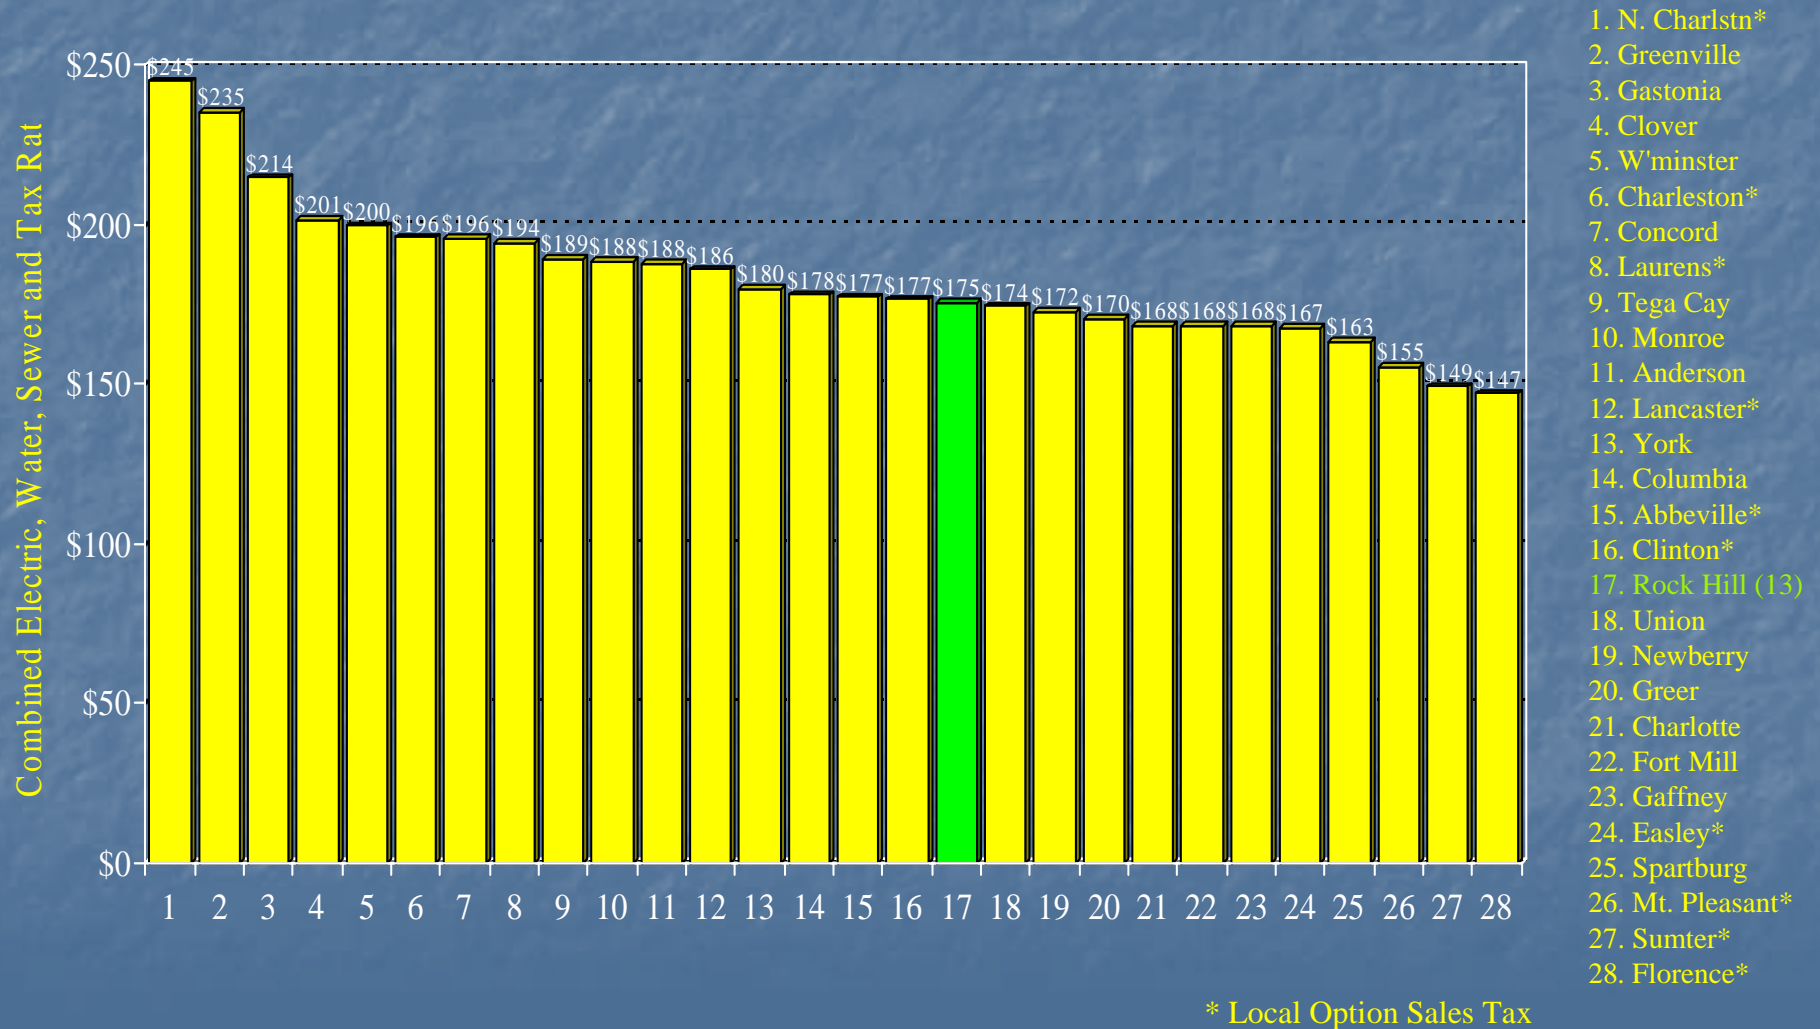

Comparison of Electric/Water/Wastewater/Tax Rates

Rock Hill Residential Rates/Taxes Compared to S.C. Cities, PMPA Cities, Regional Cities, & York County Cities