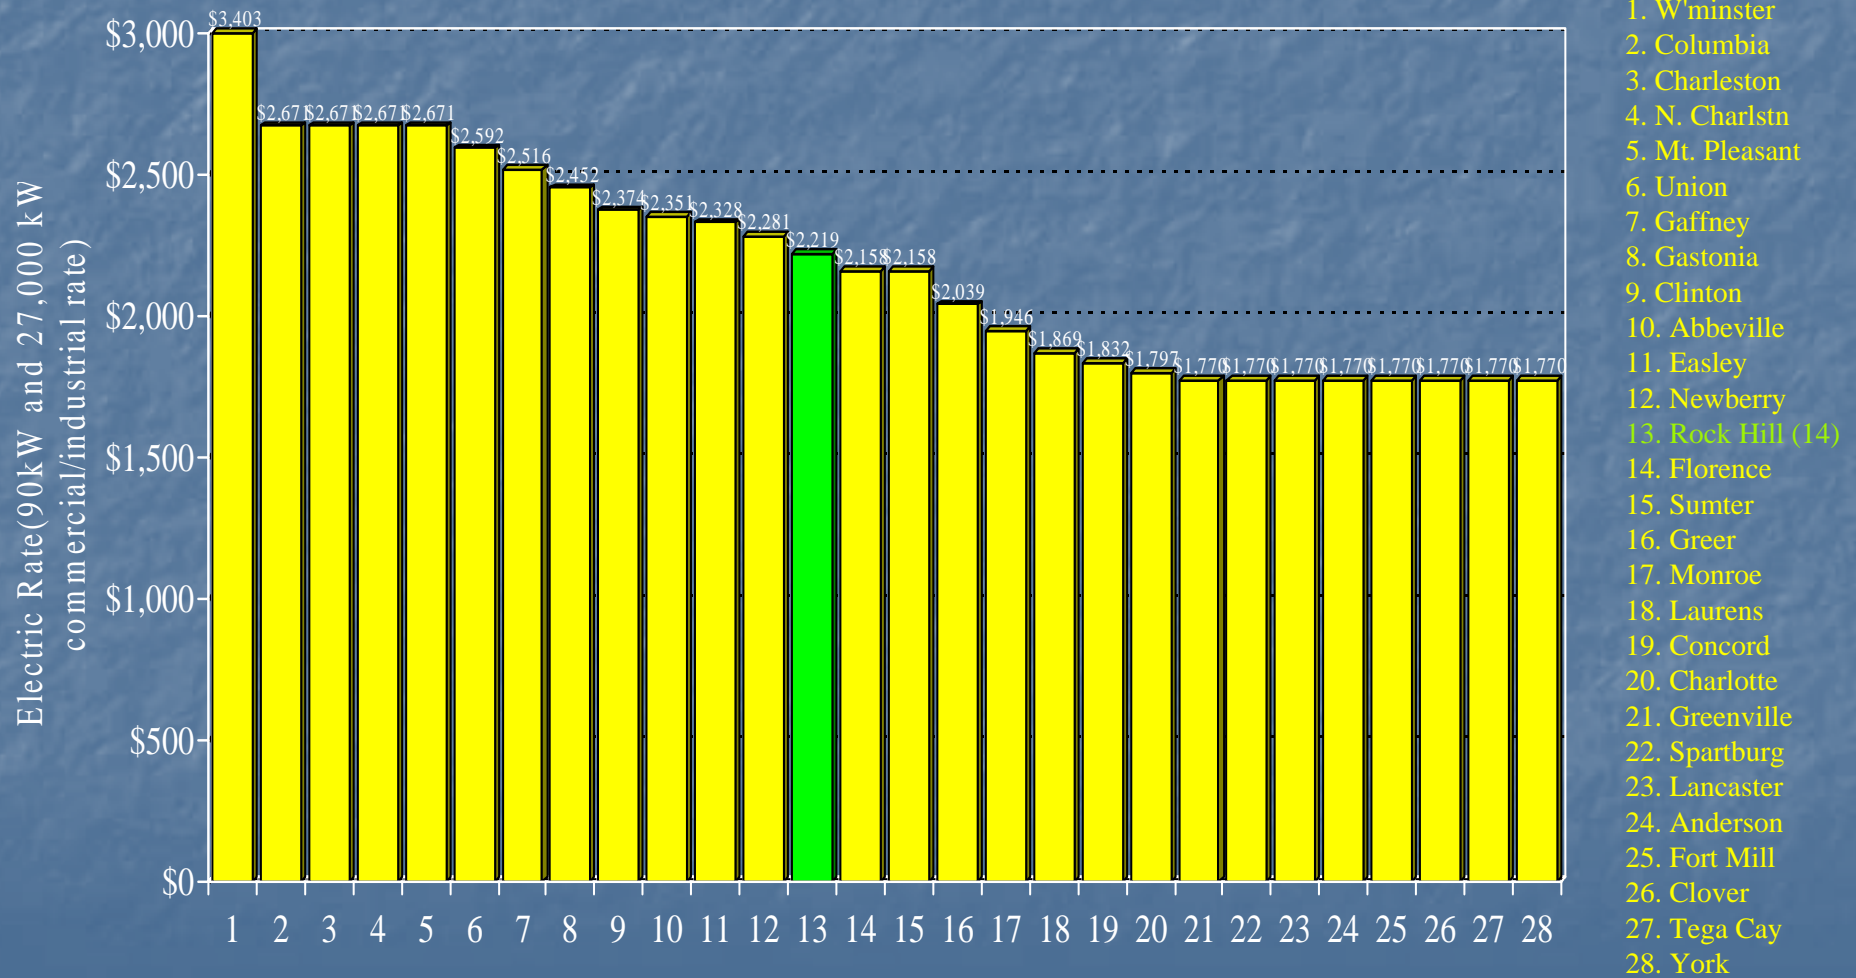

Comparison of Electric Rates

Rock Hill Commercial/Industrial Rates Compared to S.C. Cities, PMPA Cities, Regional Cities, & York County Cities