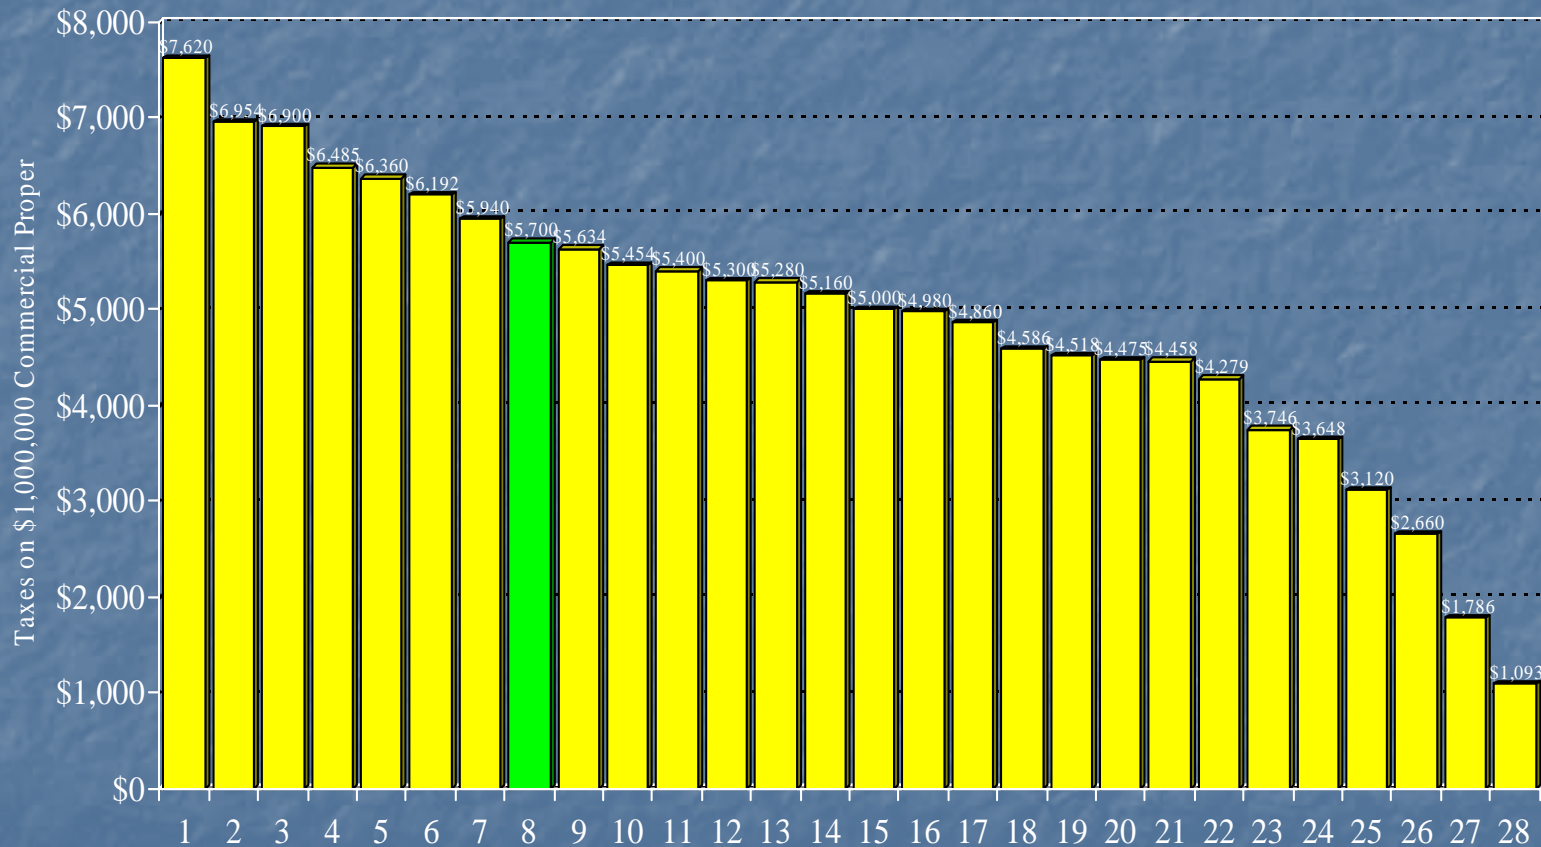

Comparison of Annual Taxes

Rock Hill City Commercial Taxes Compared to
S.C. Cities, PMPA Cities, Regional Cities, & York County Cities

1. Anderson
2. Gaffney
3. York
4. Lancaster*
5. Clover
6. Spartburg
7. Columbia
8. Rock Hill (8)
9. Greer
10. Greenville
11. Gastonia
12. Monroe
13. W'minster
14. Newberry
15. Laurens*
16. Tega Cay
17. Fort Mill
18. Charlotte
19. N. Charlstn*
20. Concord
21. Union
22. Abbeville*
23. Sumter*
24. Charleston*
25. Clinton*
26. Easley*
27. Mt. Pleasant*
28. Florence*

* Local Option Sales Tax