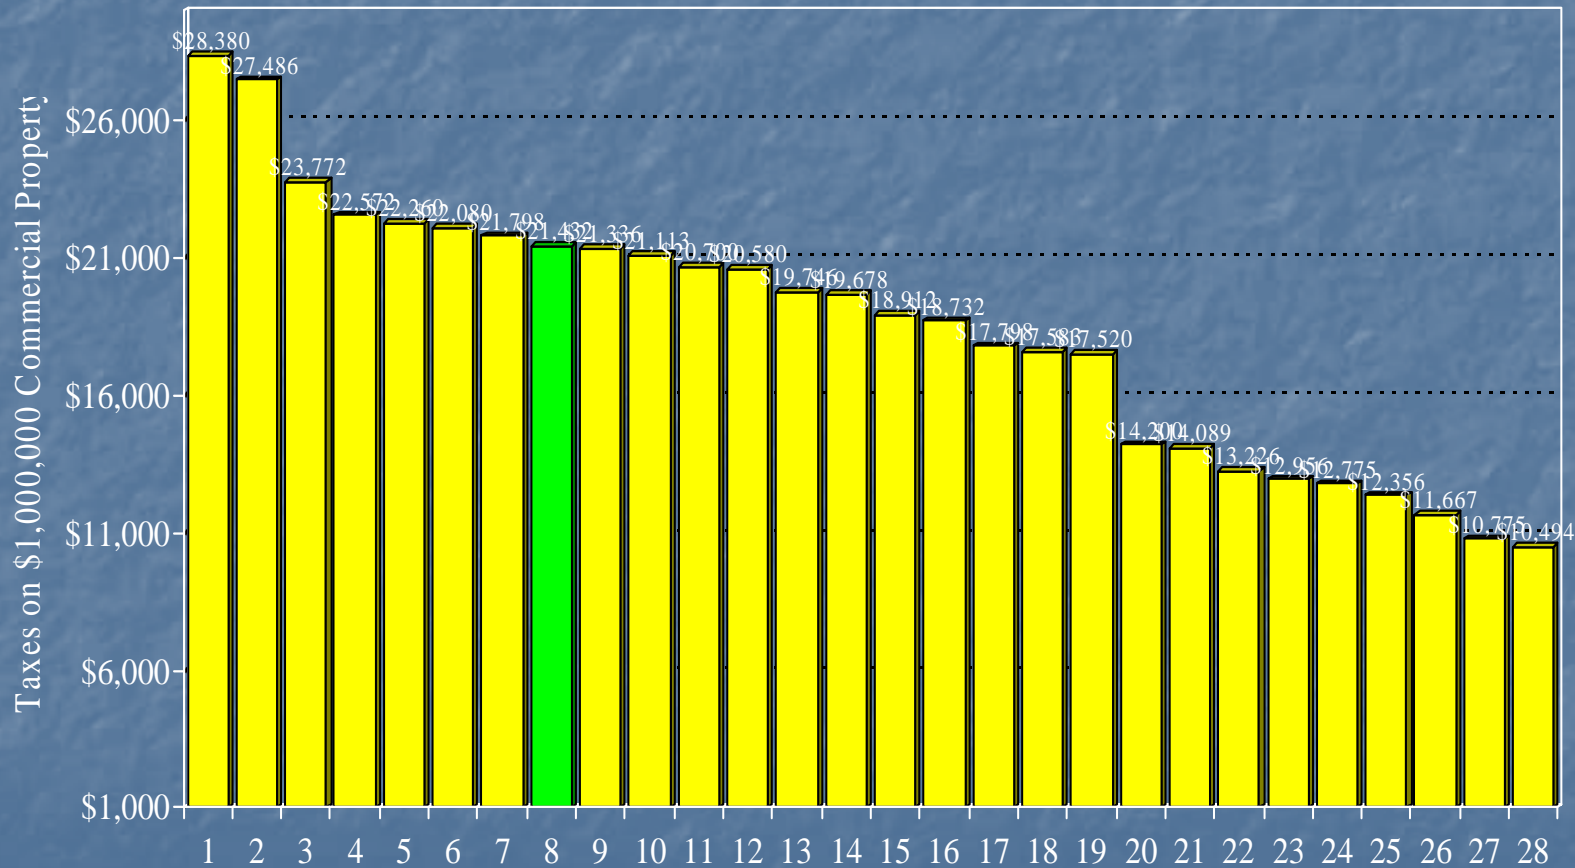

Comparison of Annual Taxes

Rock Hill City, County, & School Commercial Taxes Compared to S.C. Cities, PMPA Cities, Regional Cities, & York County Cities

1. Newberry
2. Columbia
3. Anderson
4. York
5. Union
6. Spartanburg
7. Gaffney
8. Rock Hill (6)
9. Clover
10. Abbeville*
11. Tega Cay
12. Fort Mill
13. Lancaster*
14. Laurens*
15. Greer
16. Greenville
17. Clinton*
18. Sumter*
19. Westminster
20. Gastonia
21. Florence*
22. N. Charleston*
23. Easley*
24. Charlotte
25. Charleston*
26. Monroe
27. Concord
28. Mt. Pleasant*

* Local Option Sales Tax