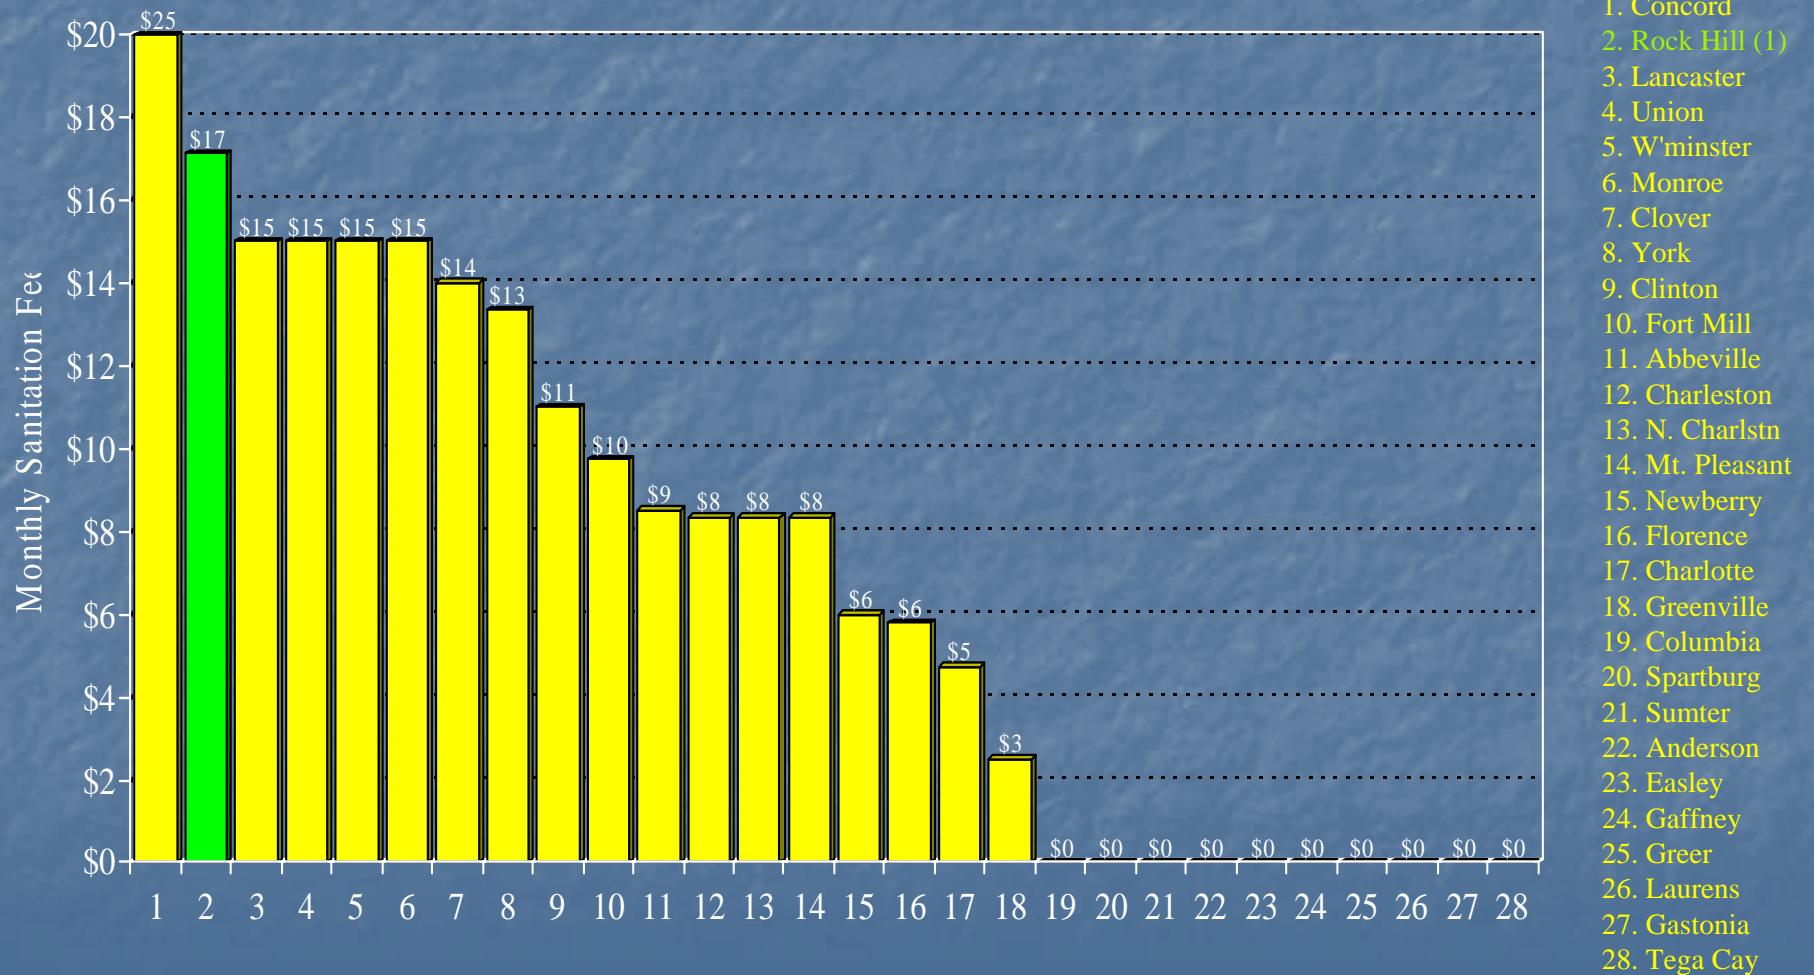

Comparison of Sanitation Rates

Rock Hill Residential Rates Compared to S.C. Cities, PMPA Cities, Regional Cities, & York County Cities