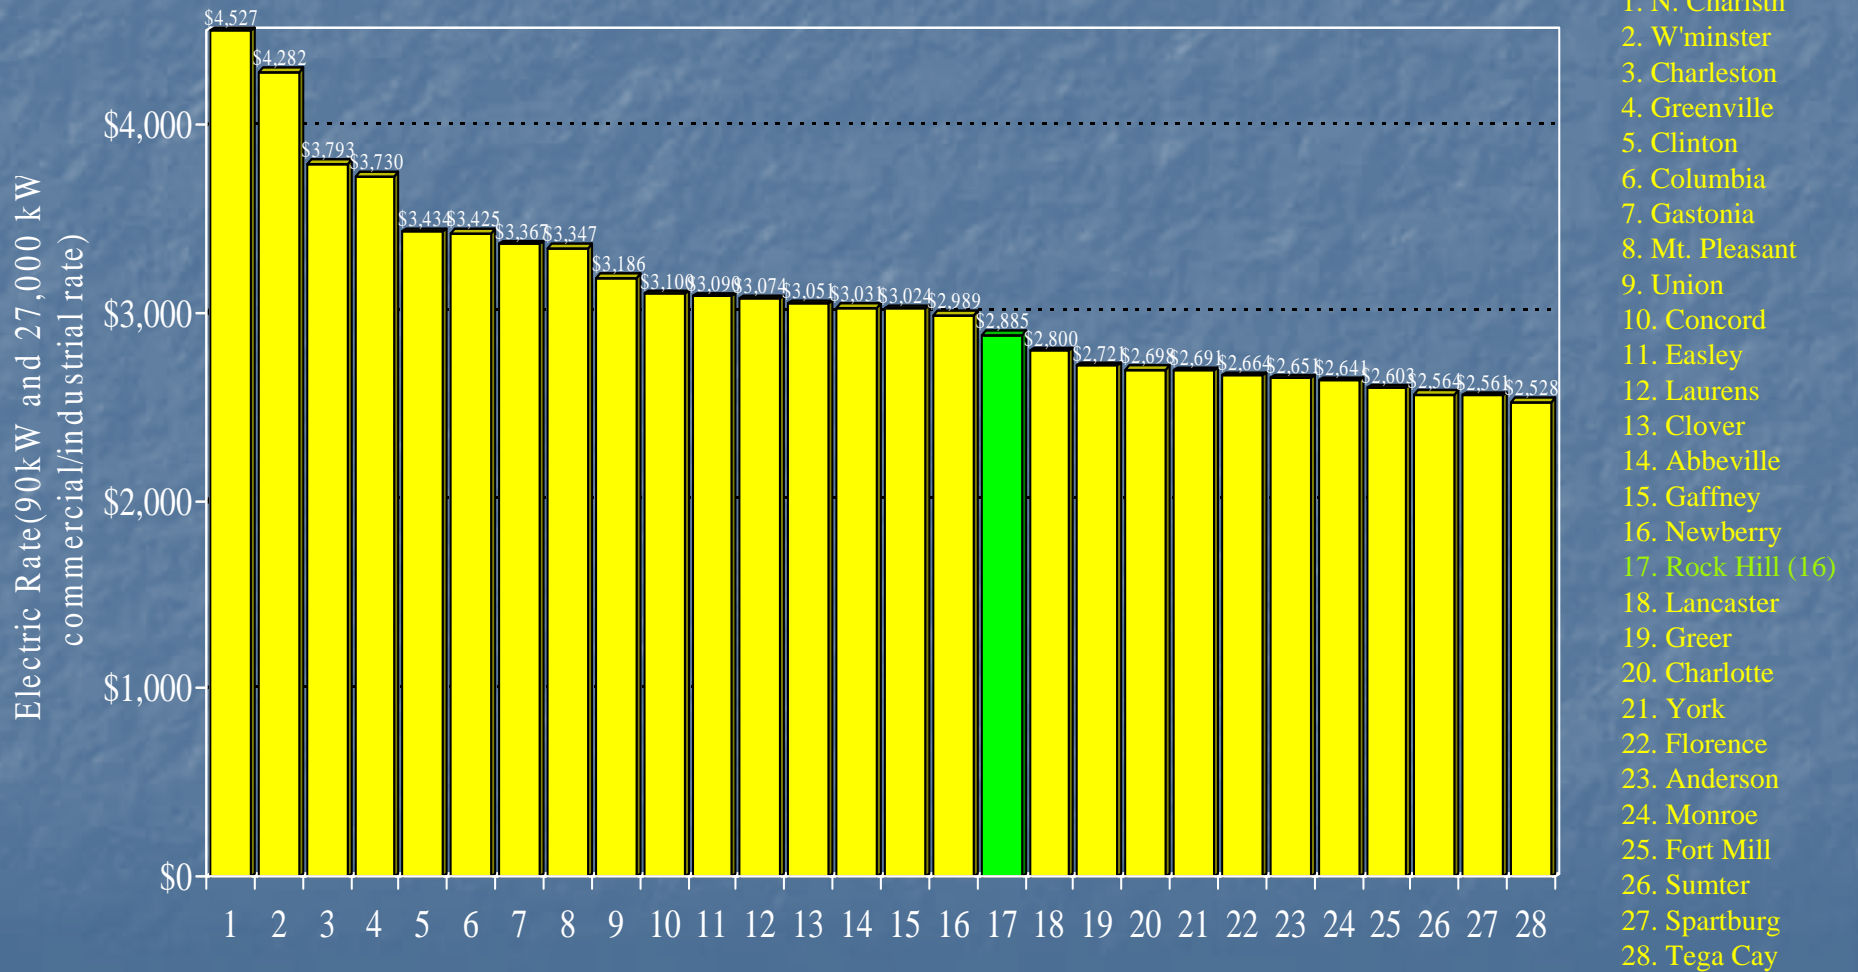

Comparison of Electric/Water/Wastewater Rates

Rock Hill Commercial Rates Compared to S.C. Cities, PMPA Cities, Regional Cities, & York County Cities