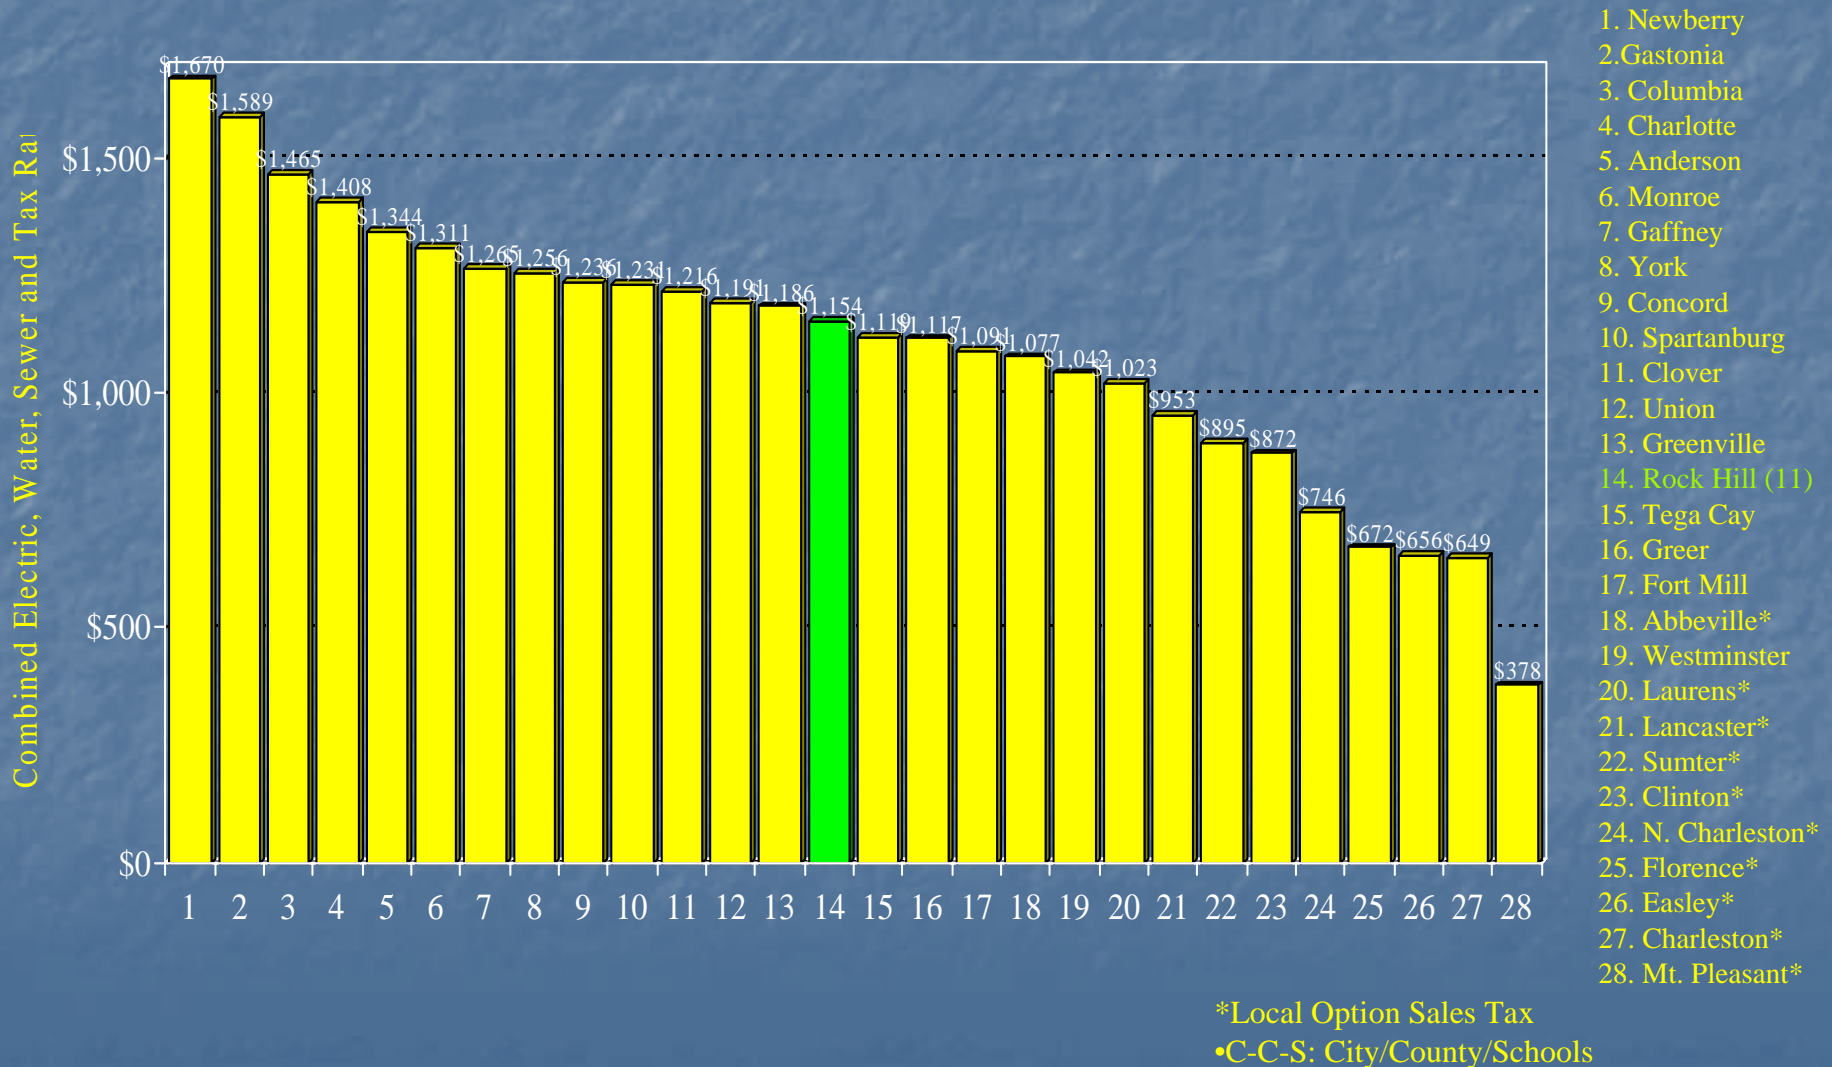

Comparison of Electric/Water/Wastewater/Tax Rates Rock Hill Residential Rates/C-C-S Taxes Compared to S.C. Cities, PMPA Cities, Regional Cities, & York County Cities