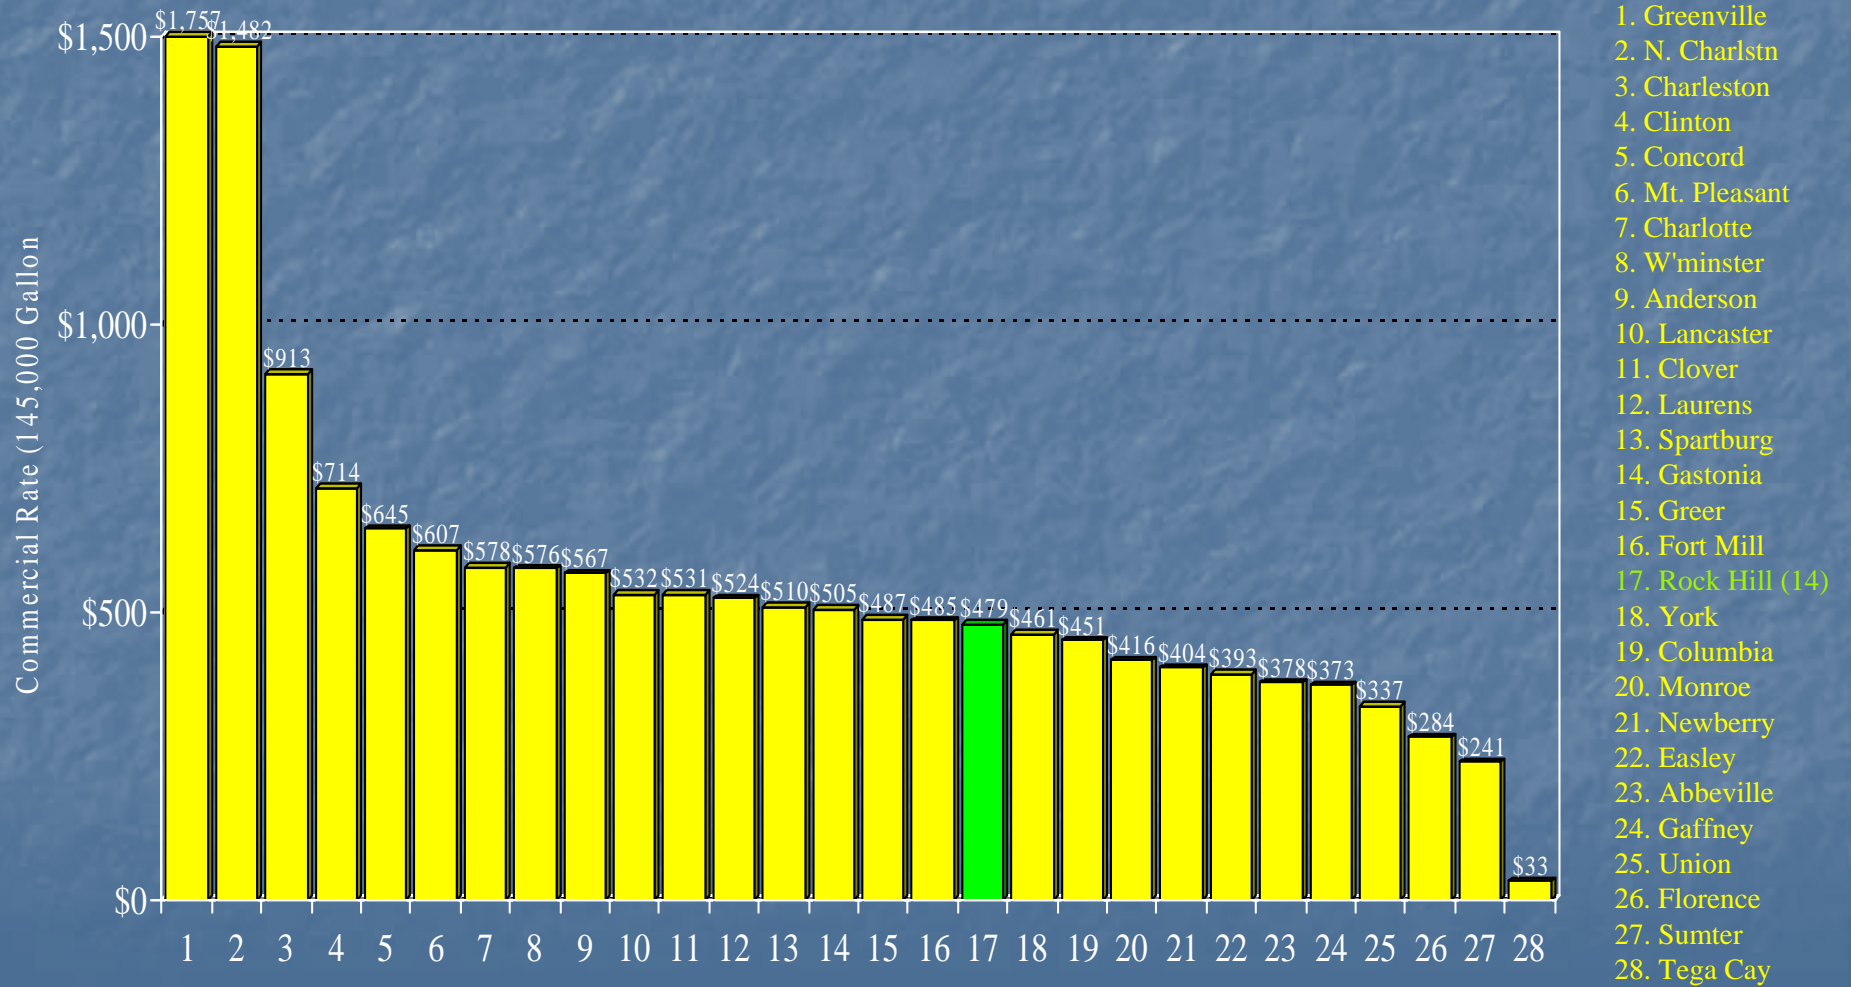

Comparison of Wastewater Rates

Rock Hill Commercial Rates Compared to S.C. Cities, PMPA Cities, Regional Cities, & York County Cities