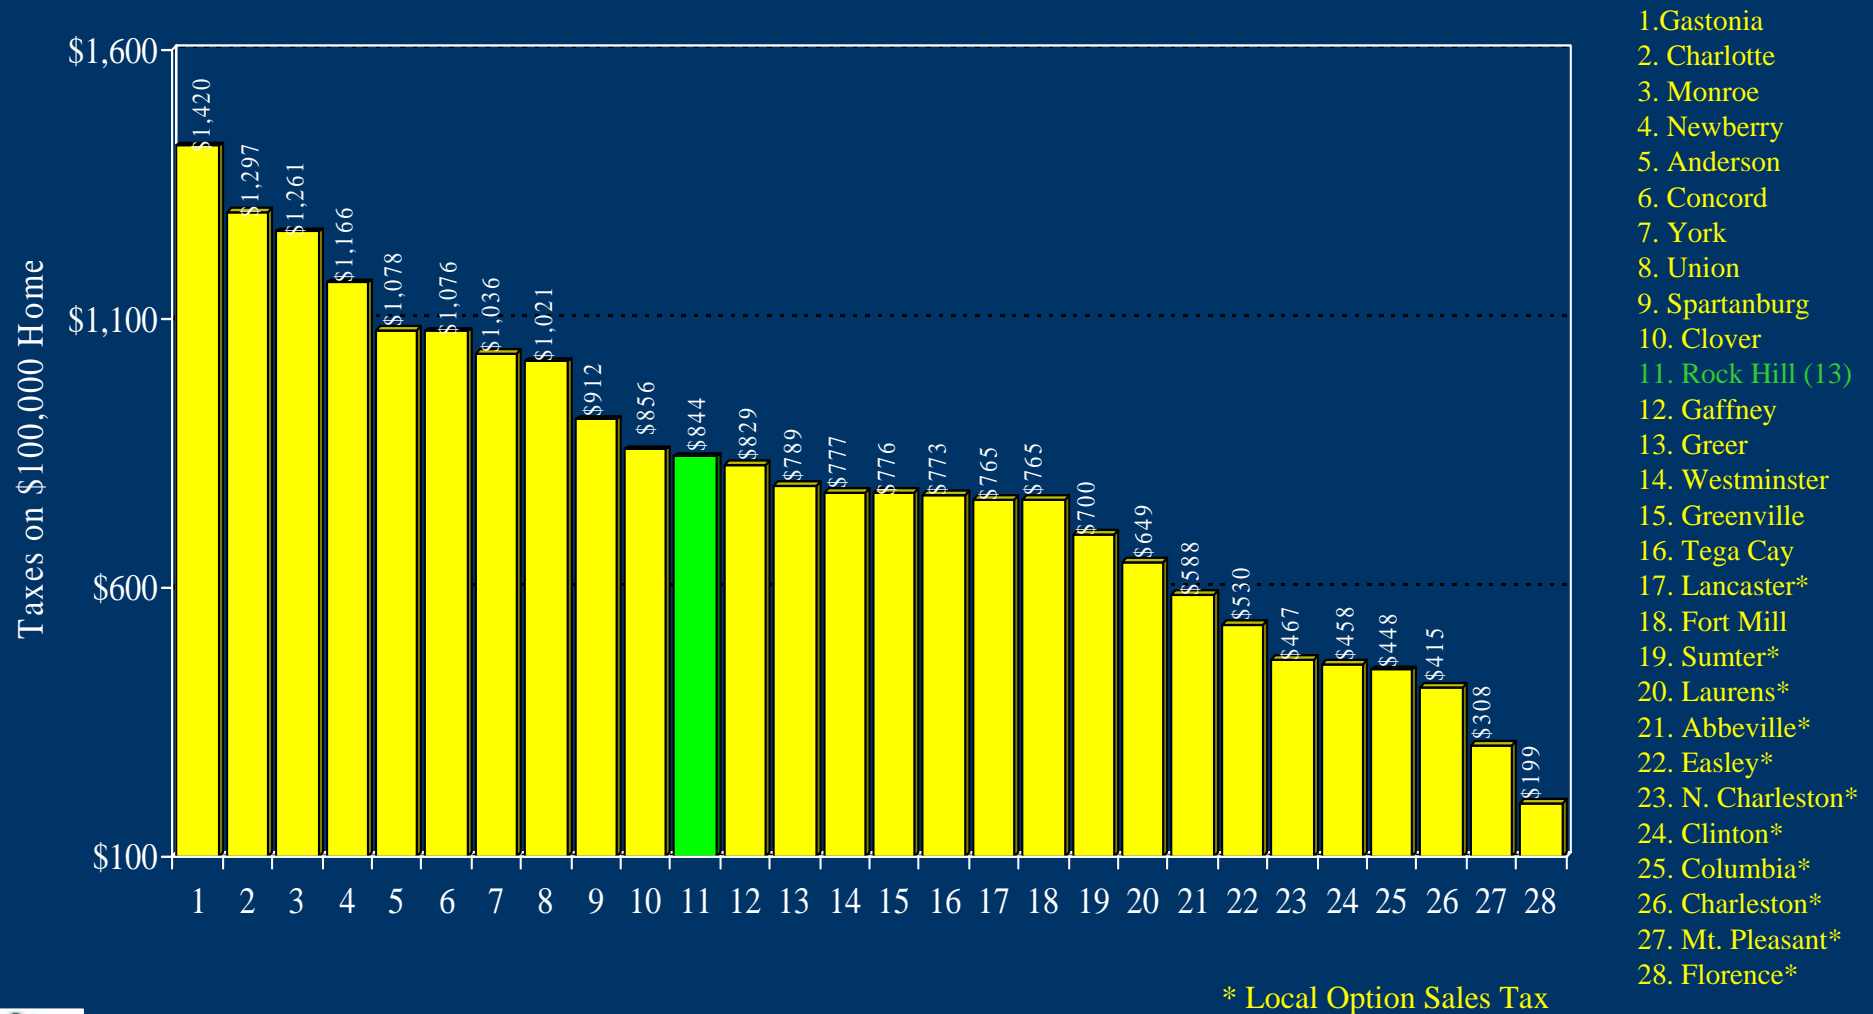

Comparison of Annual Taxes

Rock Hill City, County, & School Residential Taxes Compared to S.C. Cities, PMPA Cities, Regional Cities, & York County Cities