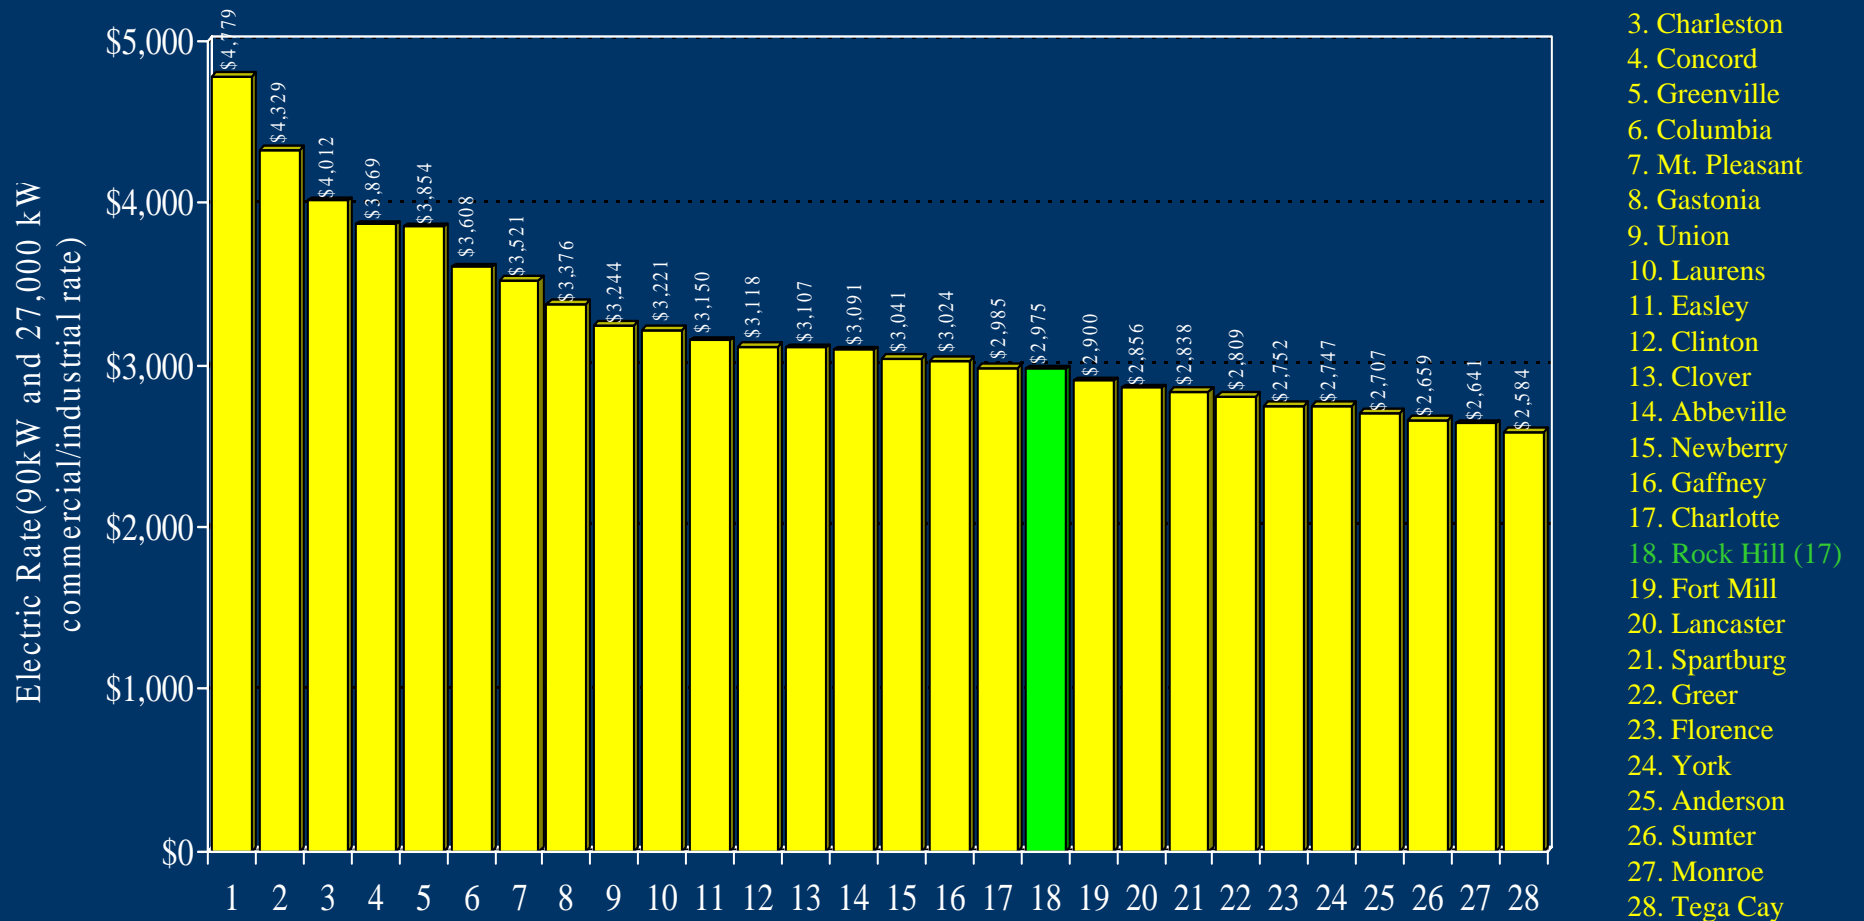

Comparison of Electric/Water/Wastewater Rates

Rock Hill Commercial Rates Compared to S.C. Cities, PMPA Cities, Regional Cities, & York County Cities