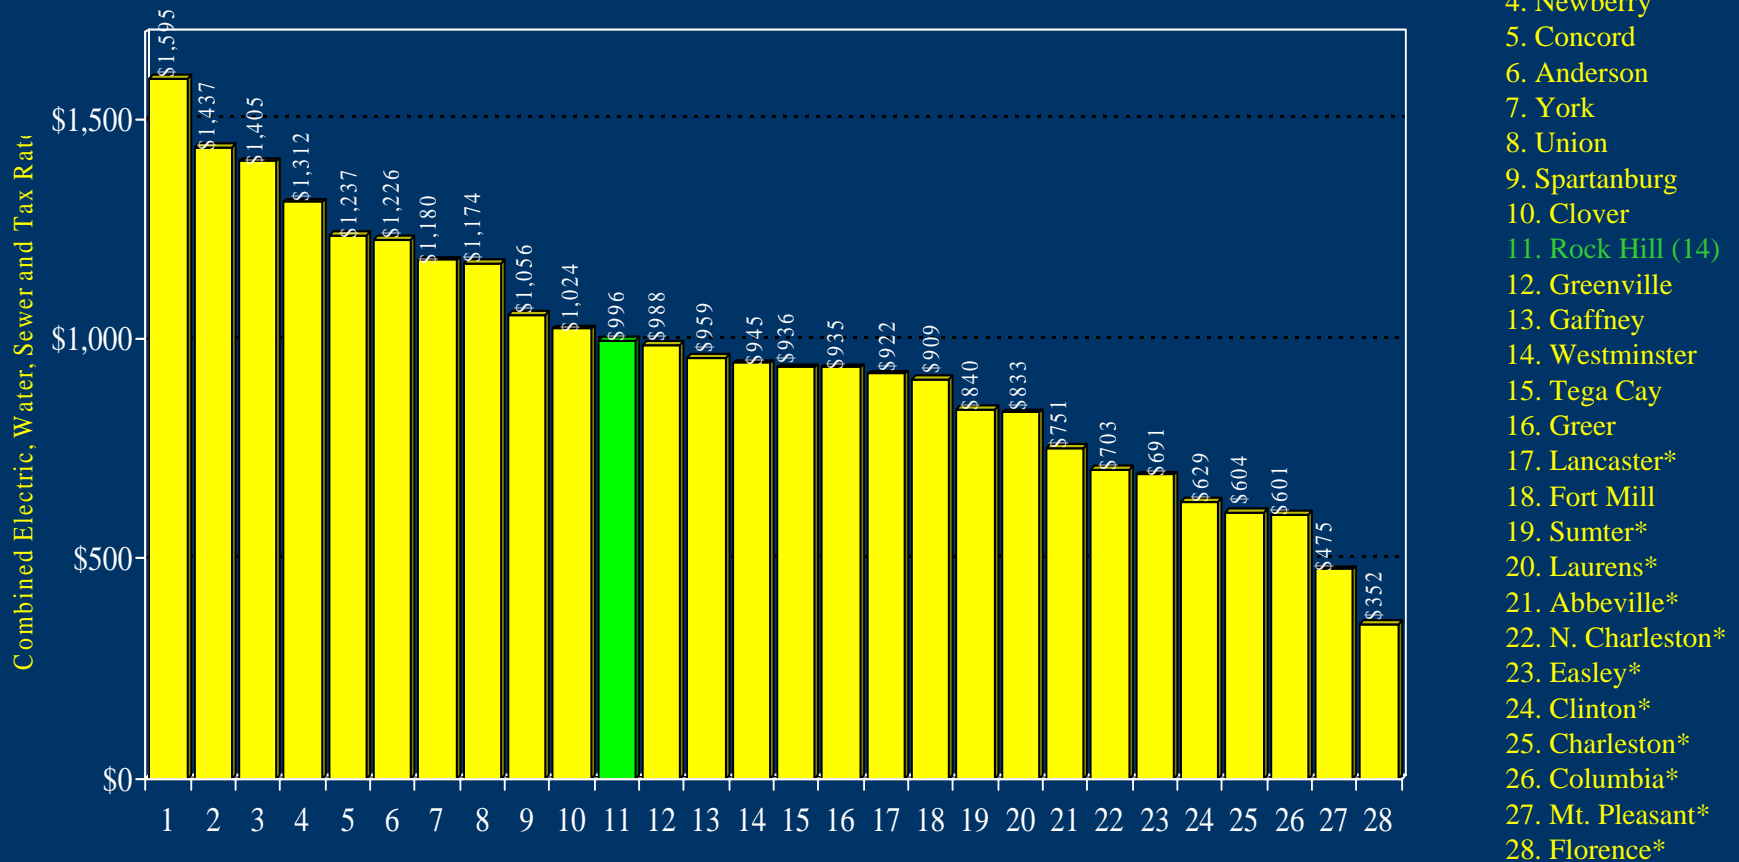

Comparison of Electric/Water/Wastewater/Tax Rates

Rock Hill Residential Rates/C-C-S Taxes Compared to S.C. Cities, PMPA Cities, Regional Cities, & York County Cities

*Local Option Sales Tax
•C-C-S: City/County/Schools