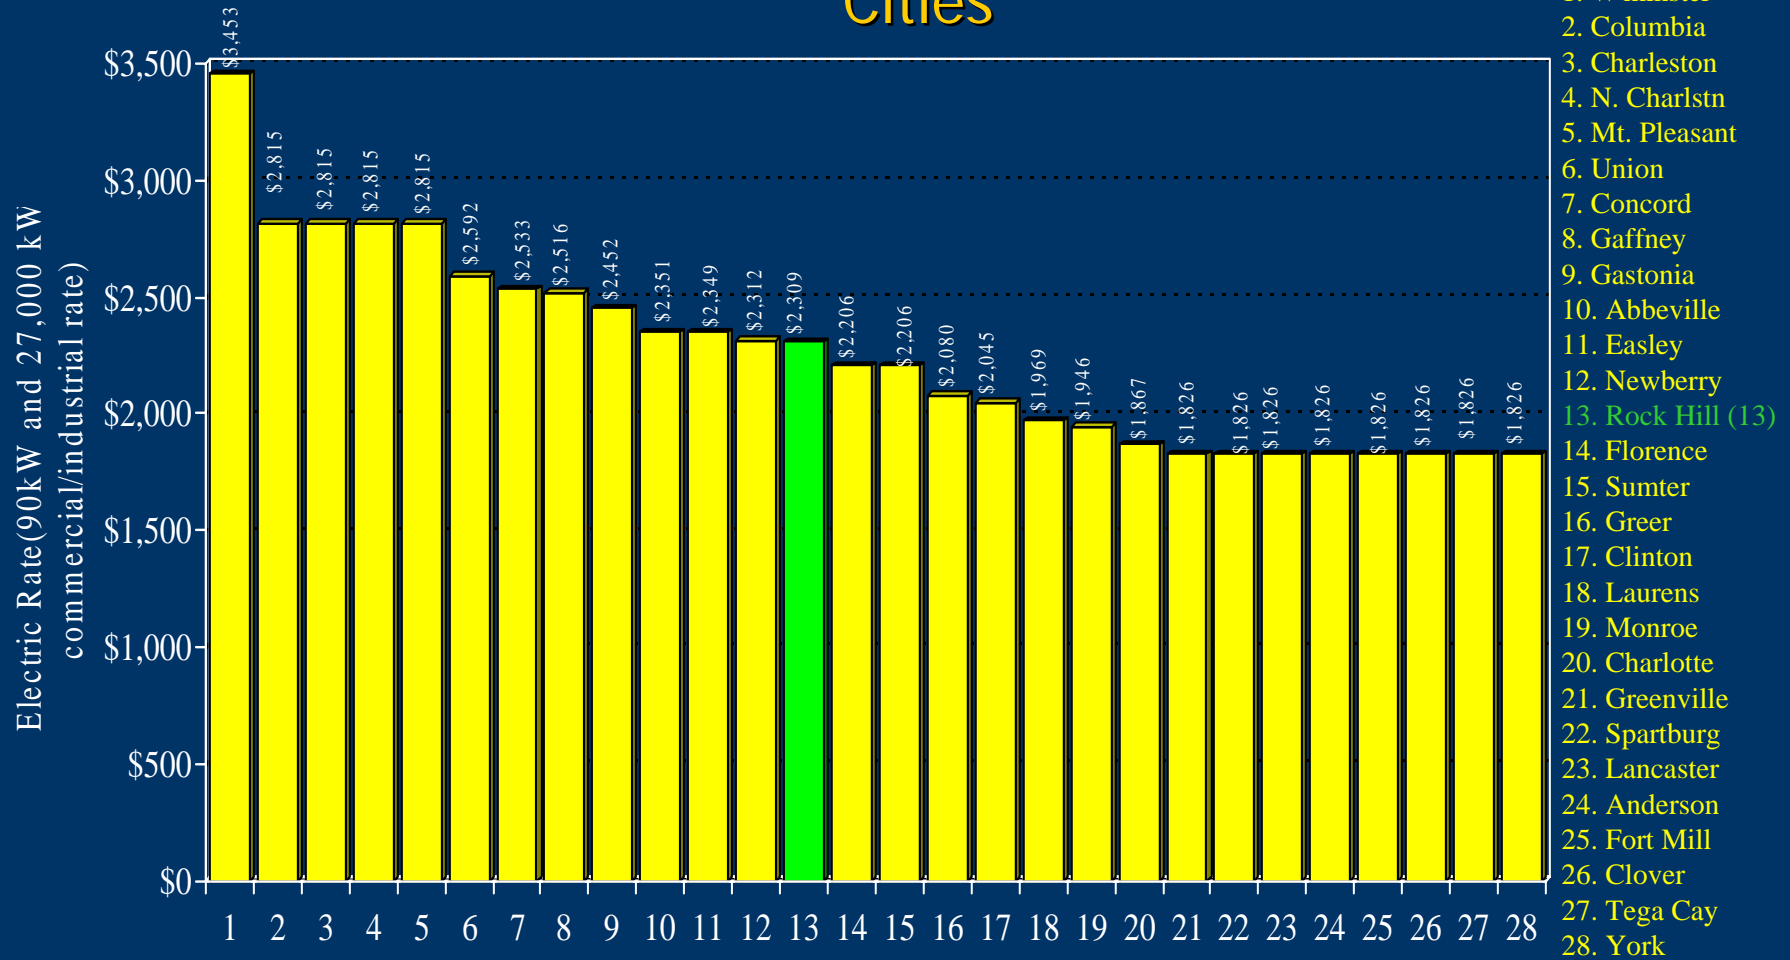

Comparison of Electric Rates

Rock Hill Commercial/Industrial Rates Compared to S.C. Cities, PMPA Cities, Regional Cities, & York County Cities