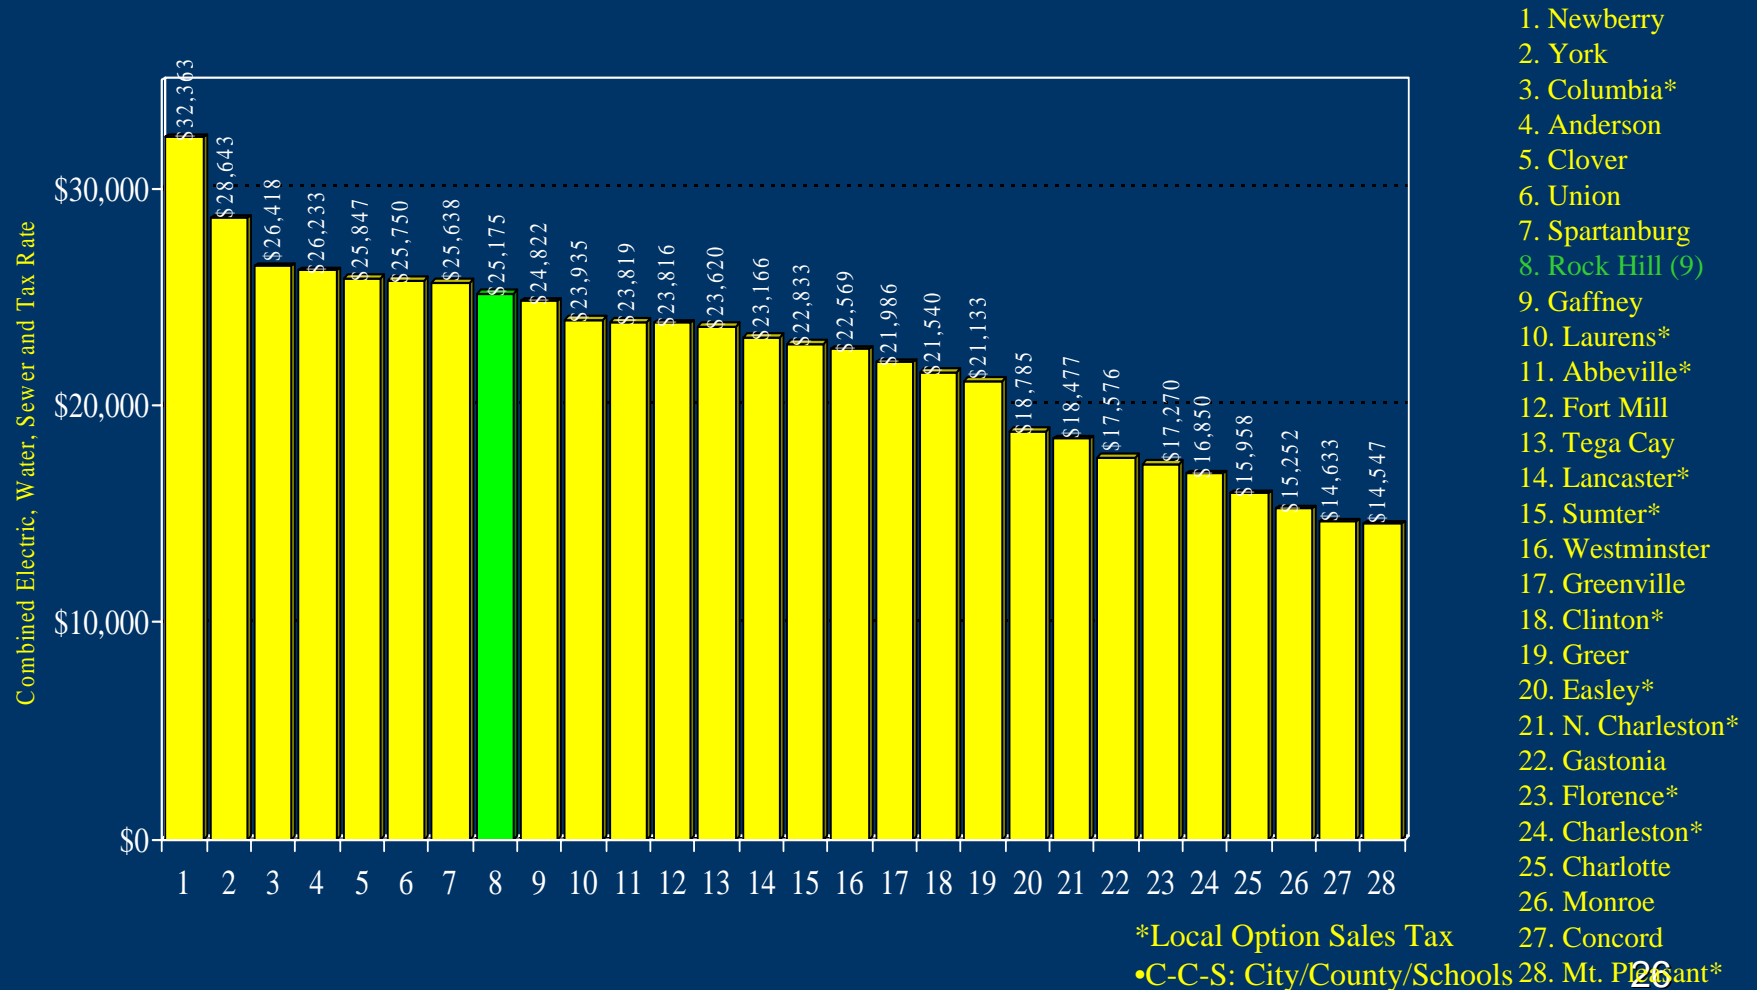

Comparison of Electric/Water/Wastewater/Tax Rates

Rock Hill Commercial Rates/C-C-S Taxes Compared to S.C. Cities, PMPA Cities, Regional Cities, & York County Cities