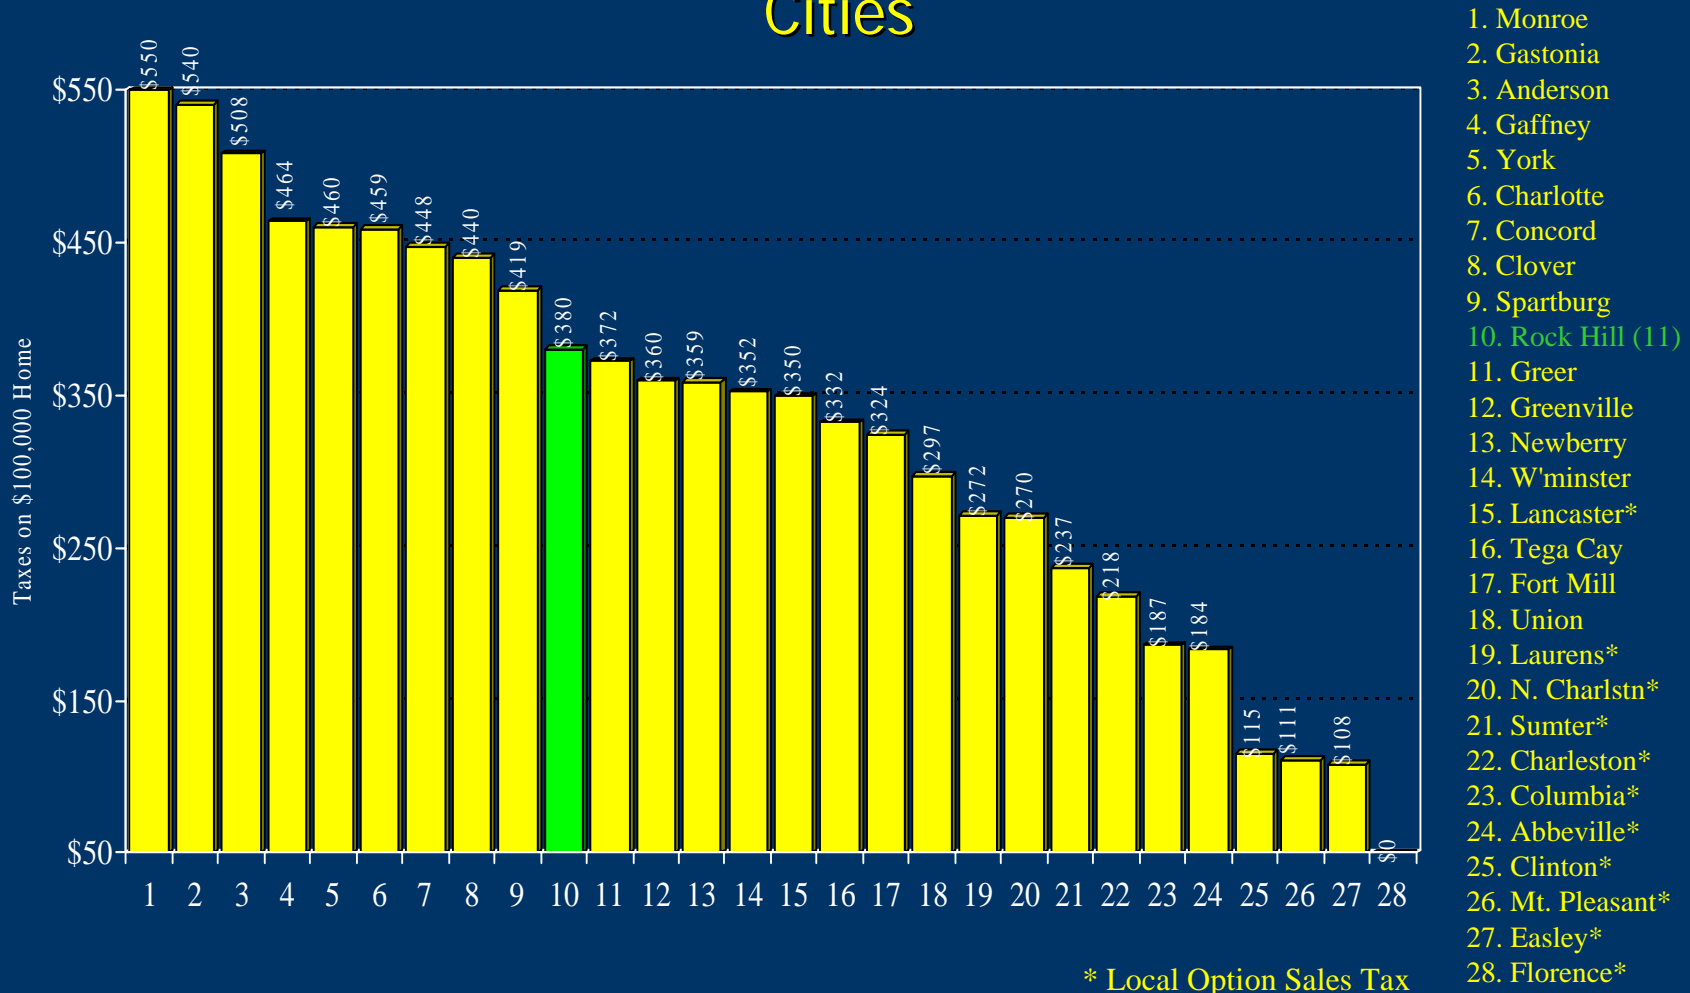

Comparison of Annual Taxes

Rock Hill City Residential Taxes Compared to
S.C. Cities, PMPA Cities, Regional Cities, & York County
Cities