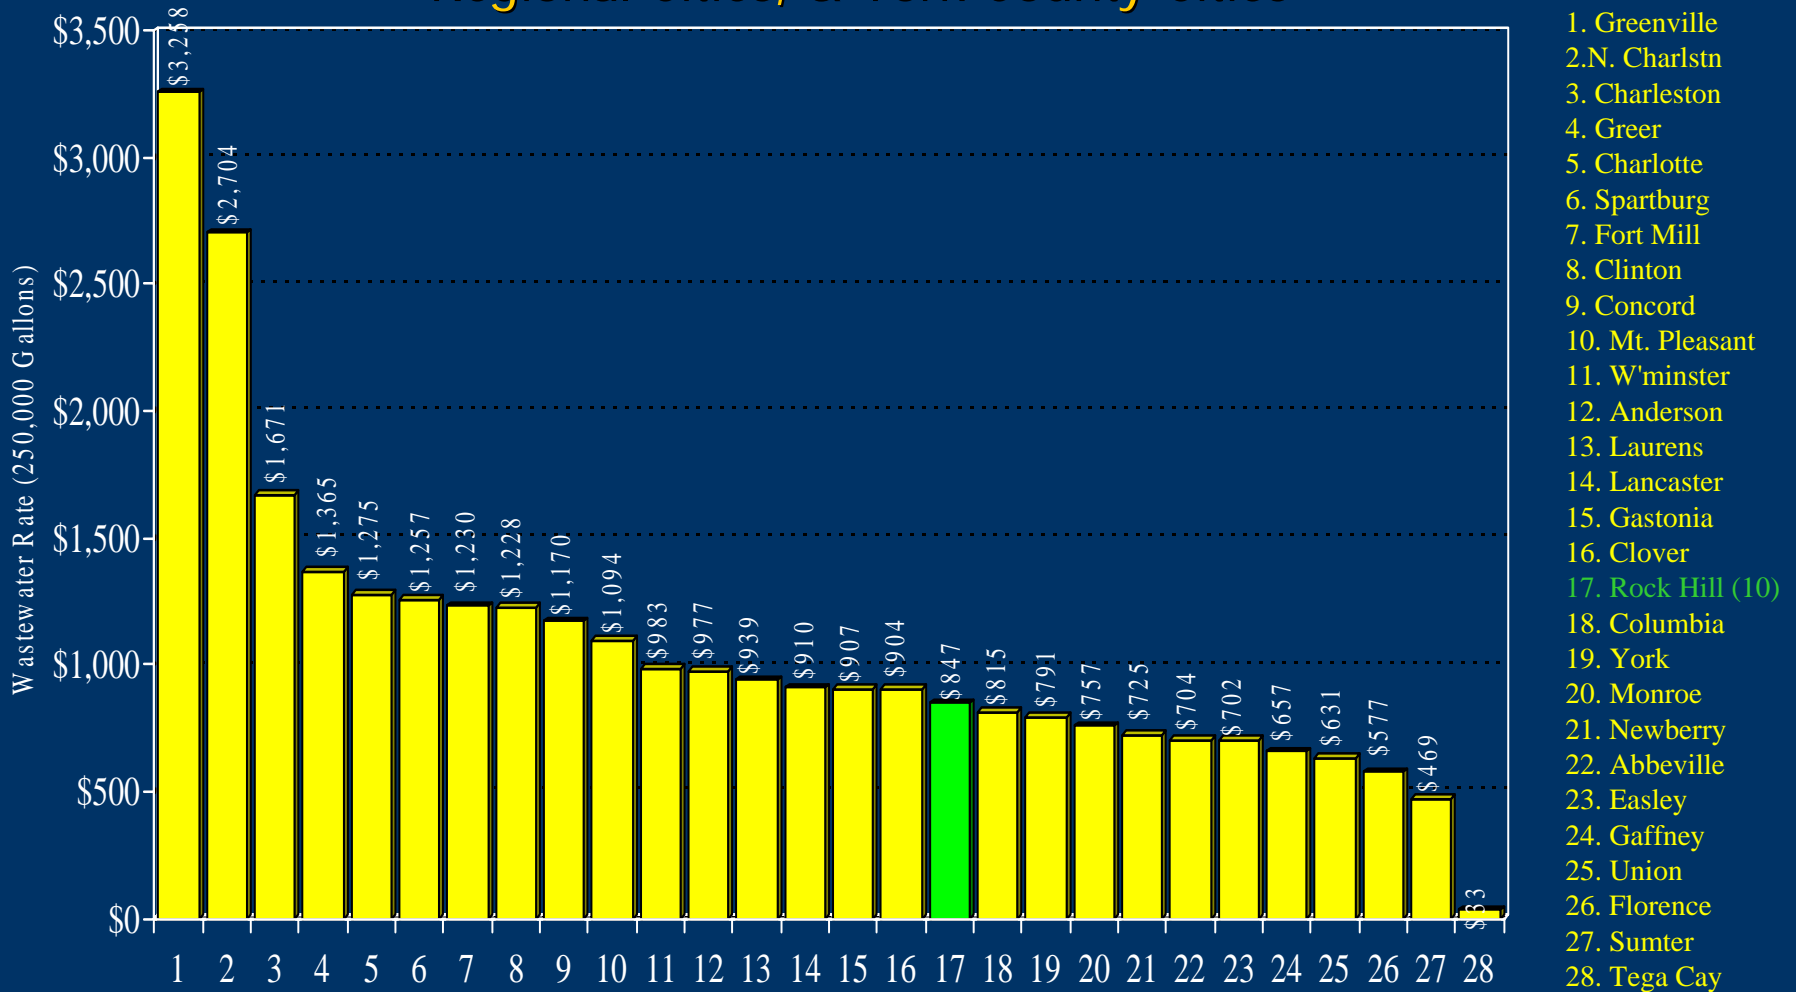

Comparison of Wastewater Rates

Rock Hill Industrial Rates Compared to S.C. Cities, PMPA Cities, Regional Cities, & York County Cities