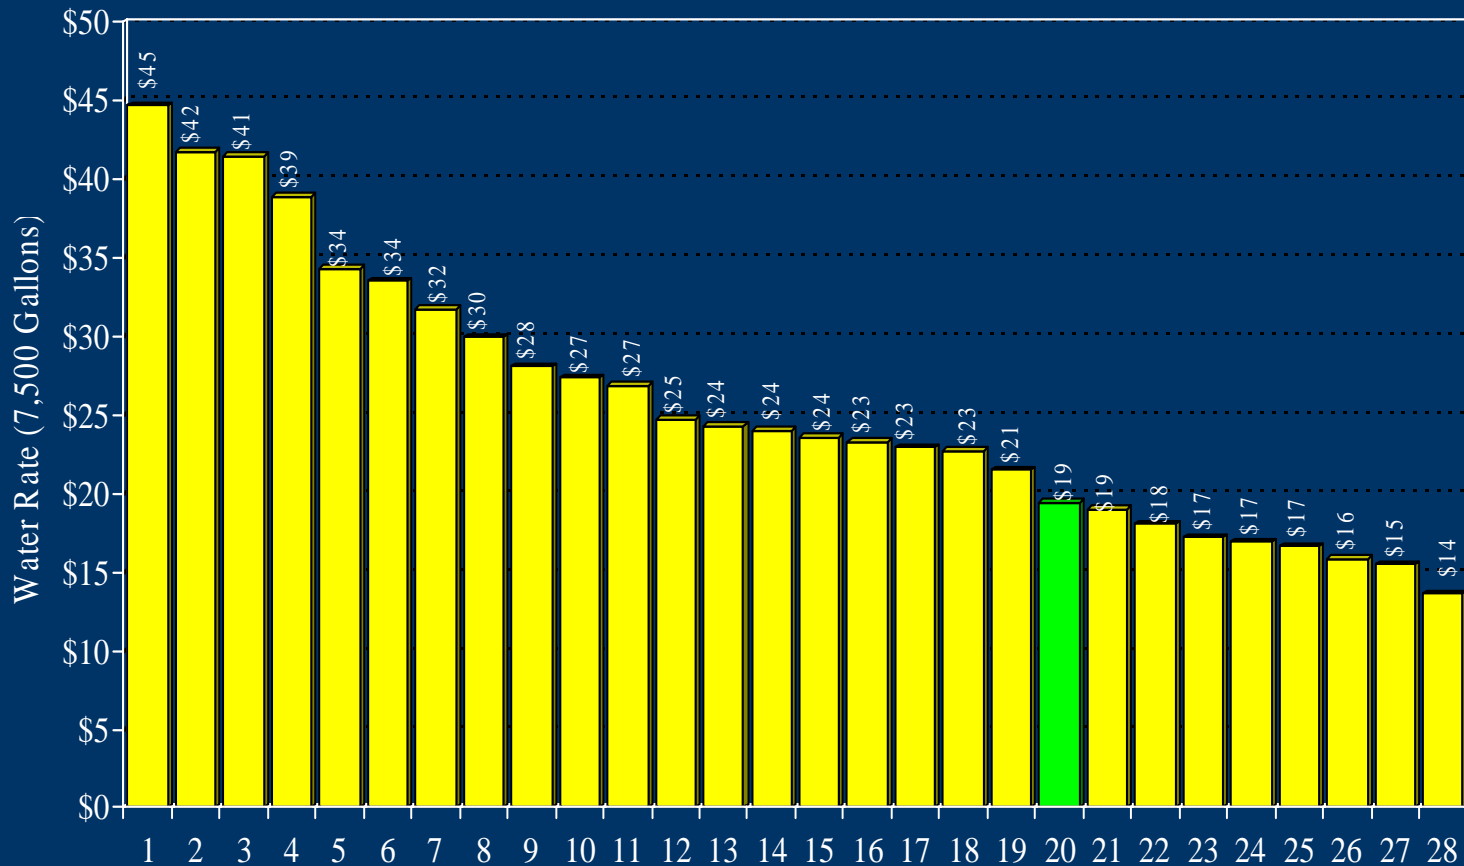

Comparison of Water Rates

Rock Hill Residential Rates Compared to S.C. Cities, PMPA Cities, Regional Cities, & York County Cities

1. Tega Cay
2. Laurens
3. Clover
4. Concord
5. Lancaster
6. N. Charlstn
7. Anderson
8. Gastonia
9. York
10. Easley
11. Abbeville
12. Mt. Pleasant
13. Clinton
14. Fort Mill
15. Union
16. Newberry
17. W'minster
18. Florence
19. Monroe
20. Rock Hill (20)
21. Charleston
22. Spartburg
23. Sumter
24. Gaffney
25. Columbia
26. Greer
27. Charlotte
28. Greenville