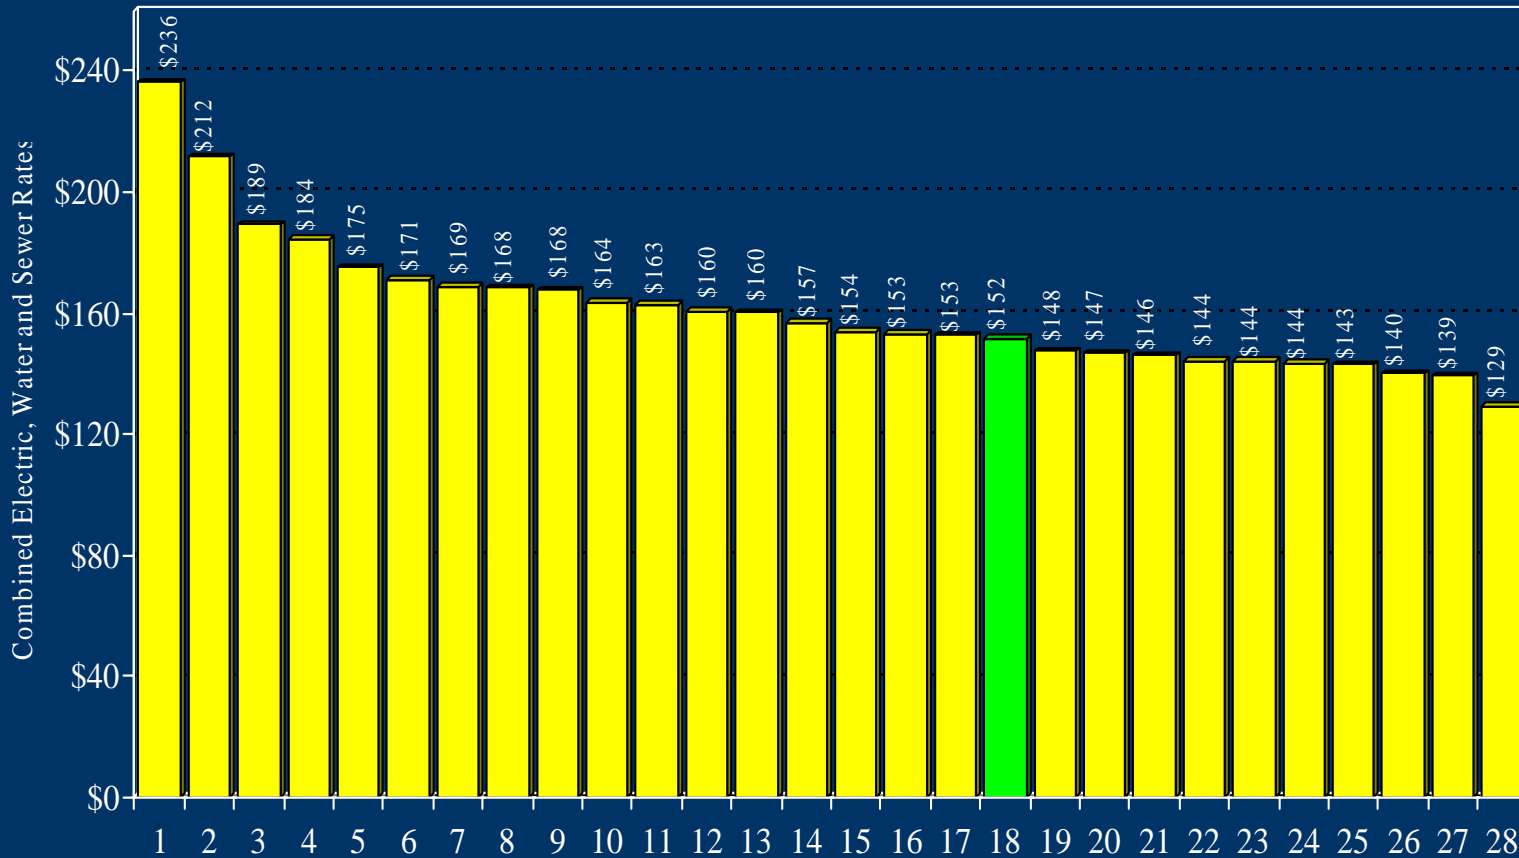

Comparison of Electric/Water/Wastewater Rates

Rock Hill Residential Rates Compared to S.C. Cities, PMPA Cities, Regional Cities, & York County Cities

1. N. Charlstn
2. Greenville
3. Charleston
4. Laurens
5. Gastonia
6. Clinton
7. W'minster
8. Clover
9. Mt. Pleasant
10. Tega Cay
11. Abbeville
12. Concord
13. Easley
14. Lancaster
15. Columbia
16. Florence
17. Union
18. Rock Hill (20)
19. Anderson
20. Greer
21. Newberry
22. Monroe
23. Fort Mill
24. York
25. Spartburg
26. Sumter
27. Charlotte
28. Gaffney