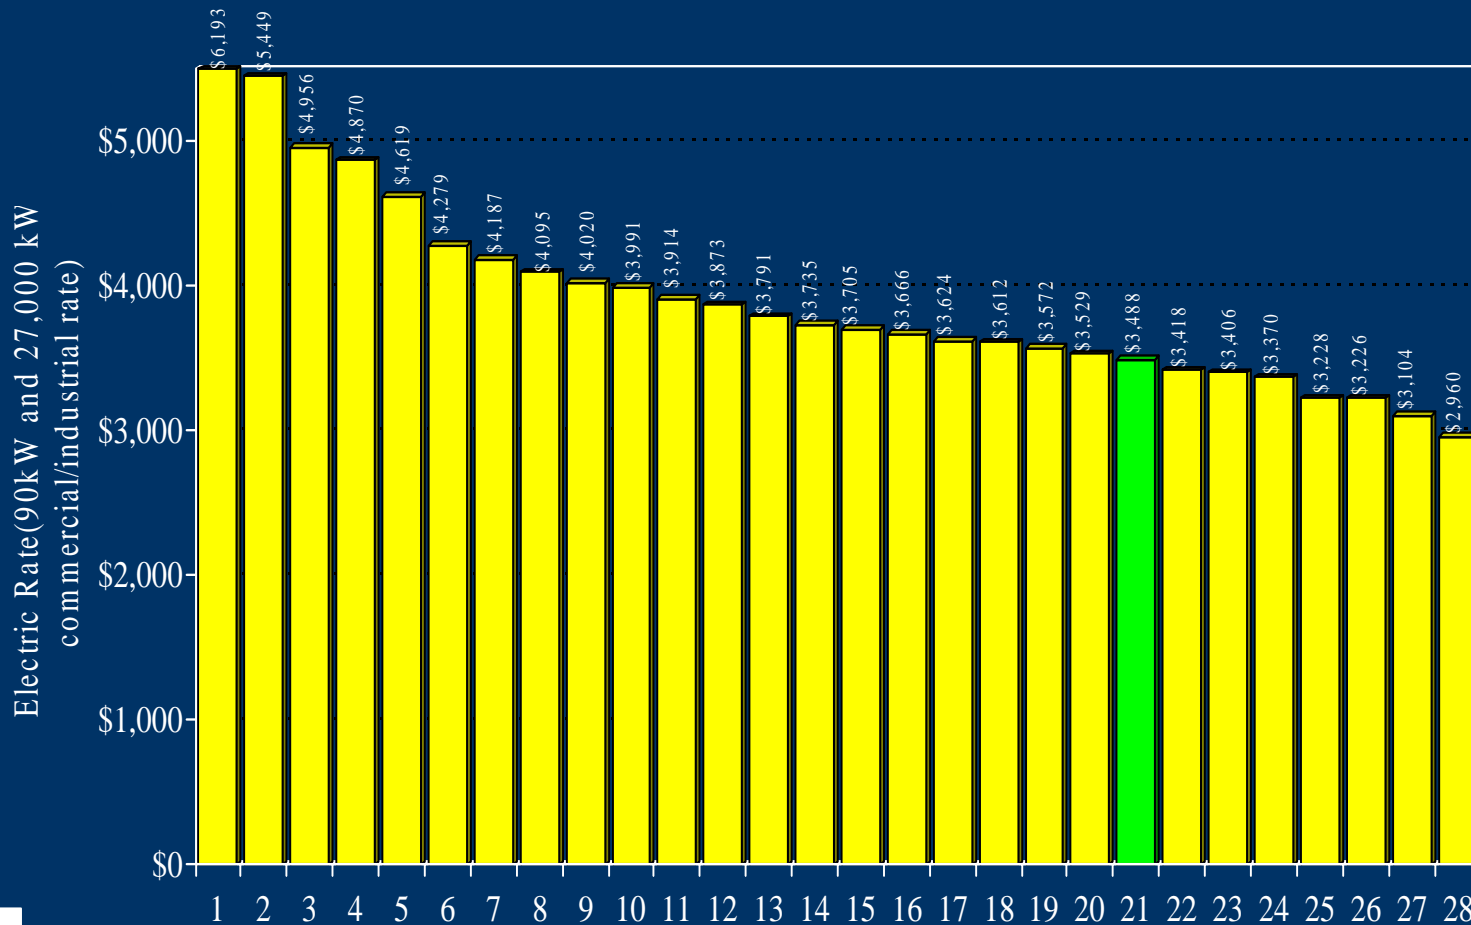

Comparison of Electric/Water/Wastewater Rates

Rock Hill Industrial Rates Compared to S.C. Cities, PMPA Cities, Regional Cities, & York County Cities

1. N. Charlstn
2. Greenville
3. W'minster
4. Charleston
5. Concord
6. Mt. Pleasant
7. Columbia
8. Gastonia
9. Clover
10. Laurens
11. Clinton
12. Greer
13. Charlotte
14. Easley
15. Union
16. Fort Mill
17. Abbeville
18. Lancaster
19. Spartburg
20. Newberry
21. Rock Hill (14)
22. Gaffney
23. York
24. Anderson
25. Monroe
26. Florence
27. Tega Cay
28. Sumter