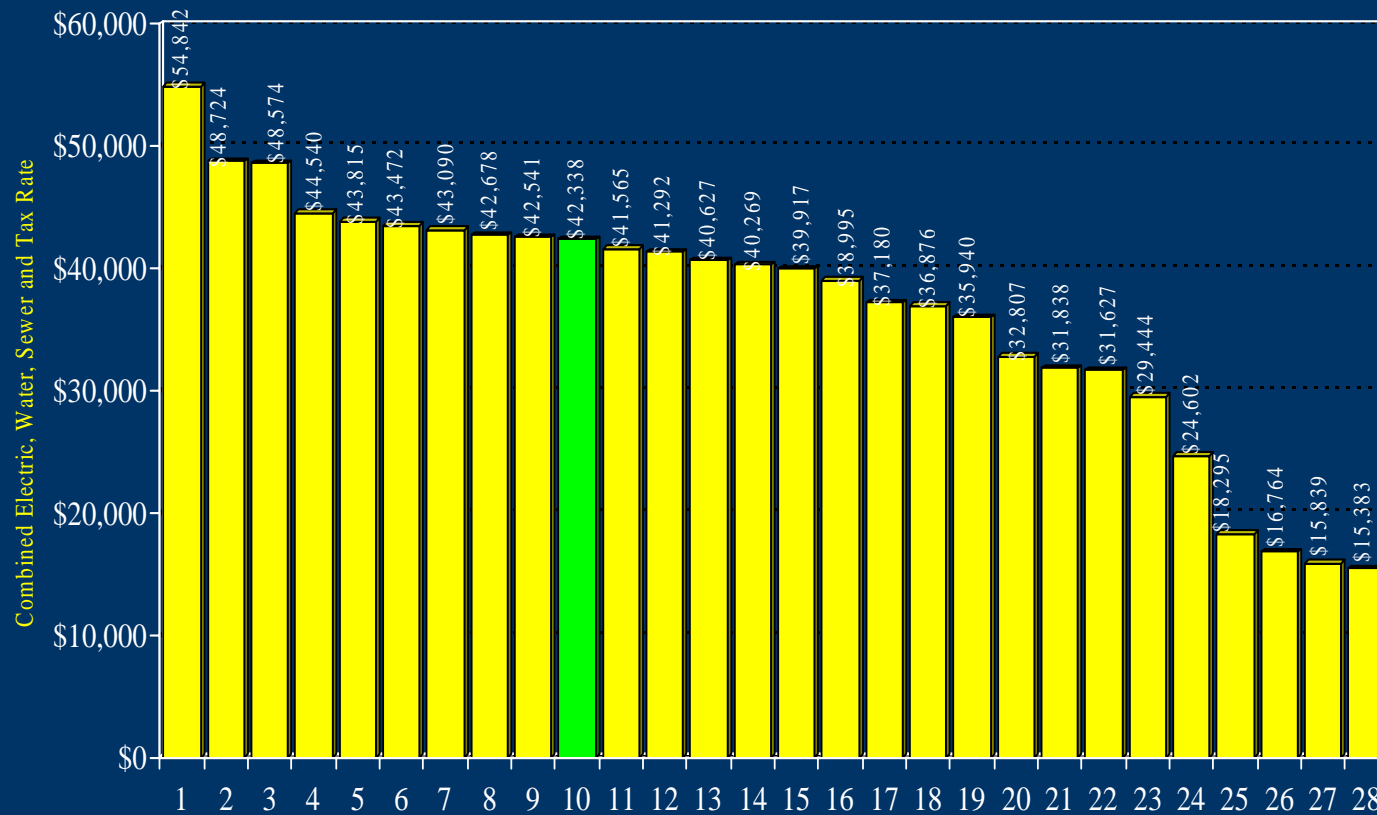

Comparison of Electric/Water/Wastewater/Tax Rates

Rock Hill Industrial Rates/C-C-S Taxes Compared to S.C. Cities, PMPA Cities, Regional Cities, & York County Cities

1. Newberry
2. York
3. Columbia*
4. Anderson
5. Clover
6. Spartanburg
7. Union
8. Laurens*
9. Abbeville*
10. Rock Hill (10)
11. Gaffney
12. Lancaster*
13. Sumter*
14. Fort Mill
15. Tega Cay
16. Clinton*
17. Greenville
18. Westminster
19. Greer
20. Easley*
21. Florence*
22. N. Charleston*
23. Charleston*
24. Mt. Pleasant*
25. Gastonia
26. Charlotte
27. Monroe
28. Concord 28

*Local Option Sales Tax
•C-C-S: City/County/Schools