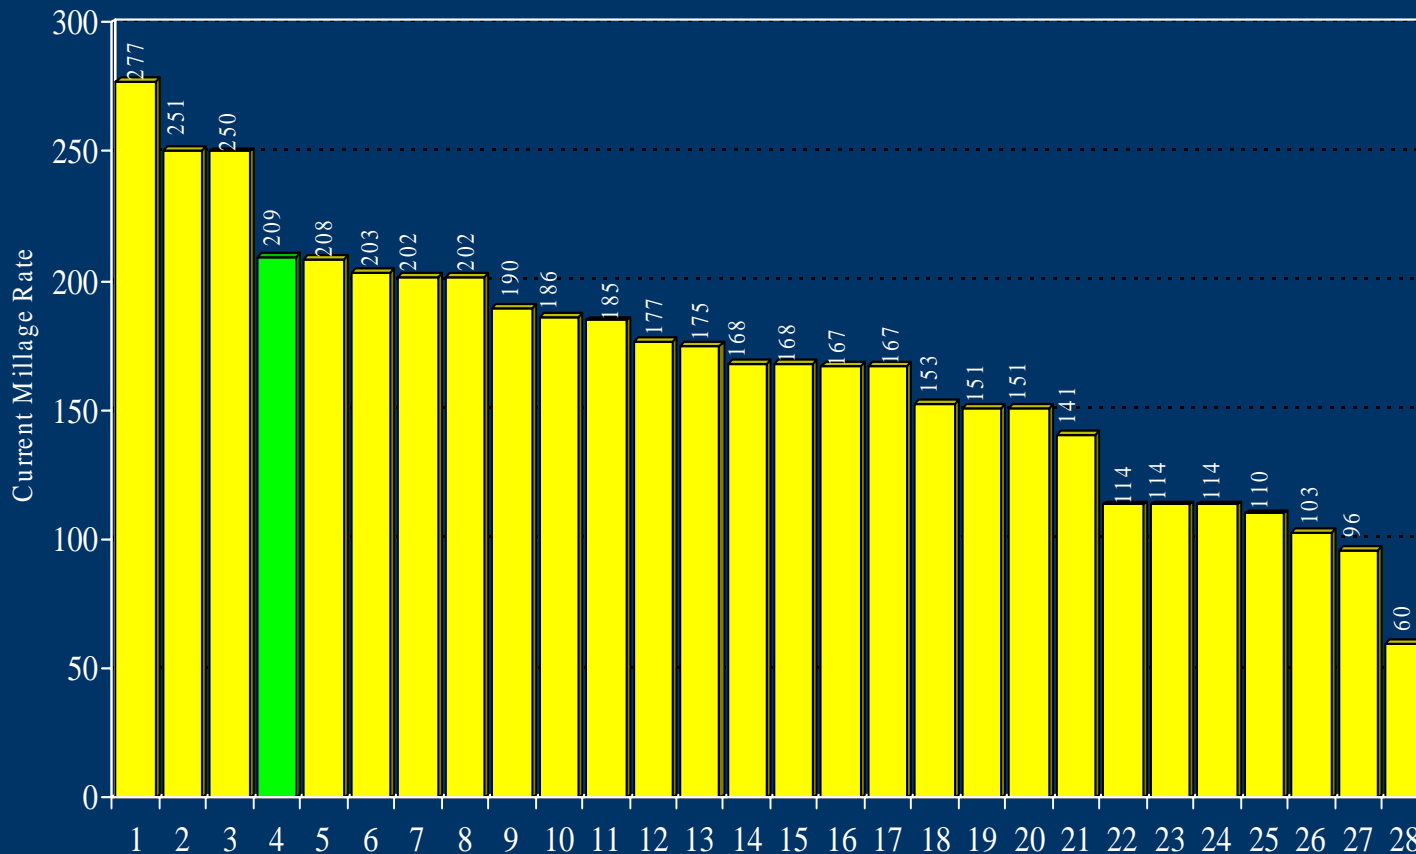

Comparison of School Tax Rates

Rock Hill School Tax Rates Compared to
S.C. Cities, PMPA Cities, Regional Cities, & York County
Cities

1. Columbia*
2. York
3. Newberry
4. Rock Hill (4)
5. Abbeville*
6. Clover
7. Fort Mill
8. Tega Cay
9. Laurens*
10. Clinton*
11. Spartanburg
12. Florence*
13. Sumter*
14. Gaffney
15. Union
16. Lancaster*
17. Easley*
18. Anderson
19. Greenville
20. Greer
21. Westminster
22. Charleston*
23. N. Charleston*
24. Mt. Pleasant*
25. Gastonia
26. Concord
27. Monroe
28. Charlotte

* Local Option Sales Tax