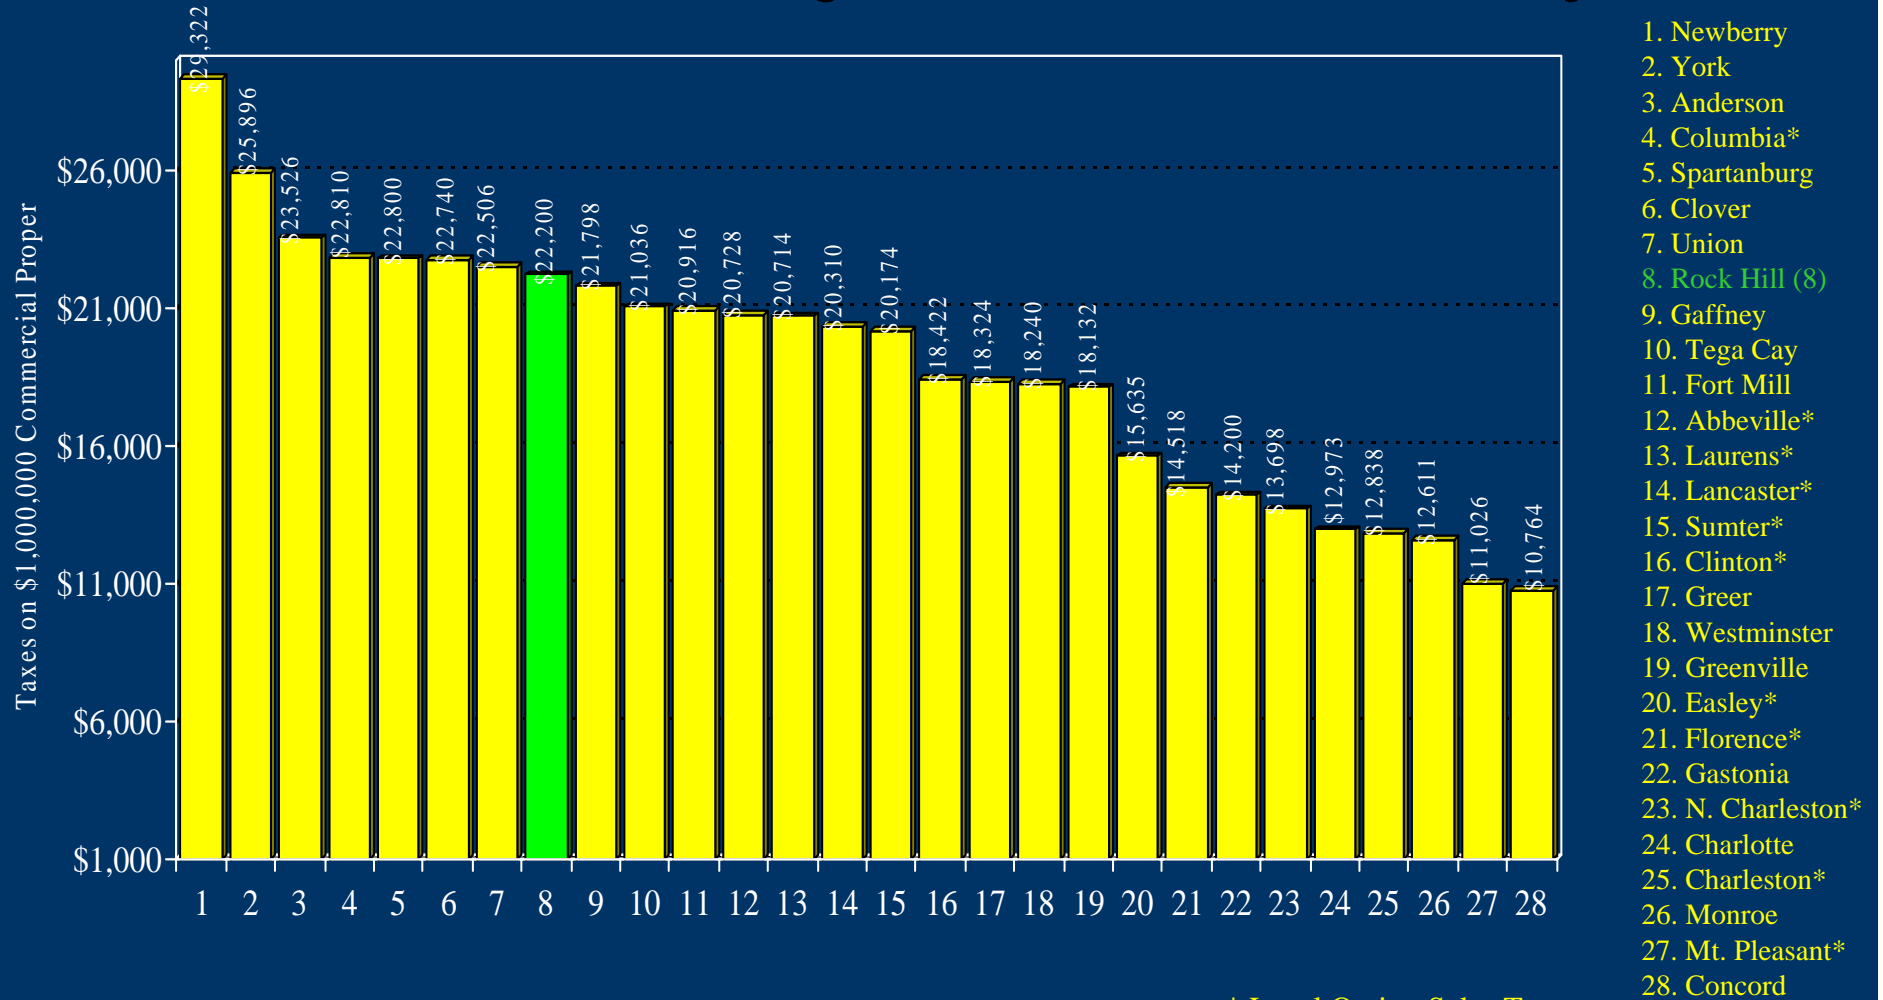

Comparison of Annual Taxes

Rock Hill City, County, & School Commercial Taxes Compared to S.C. Cities, PMPA Cities, Regional Cities, & York County Cities

* Local Option Sales Tax