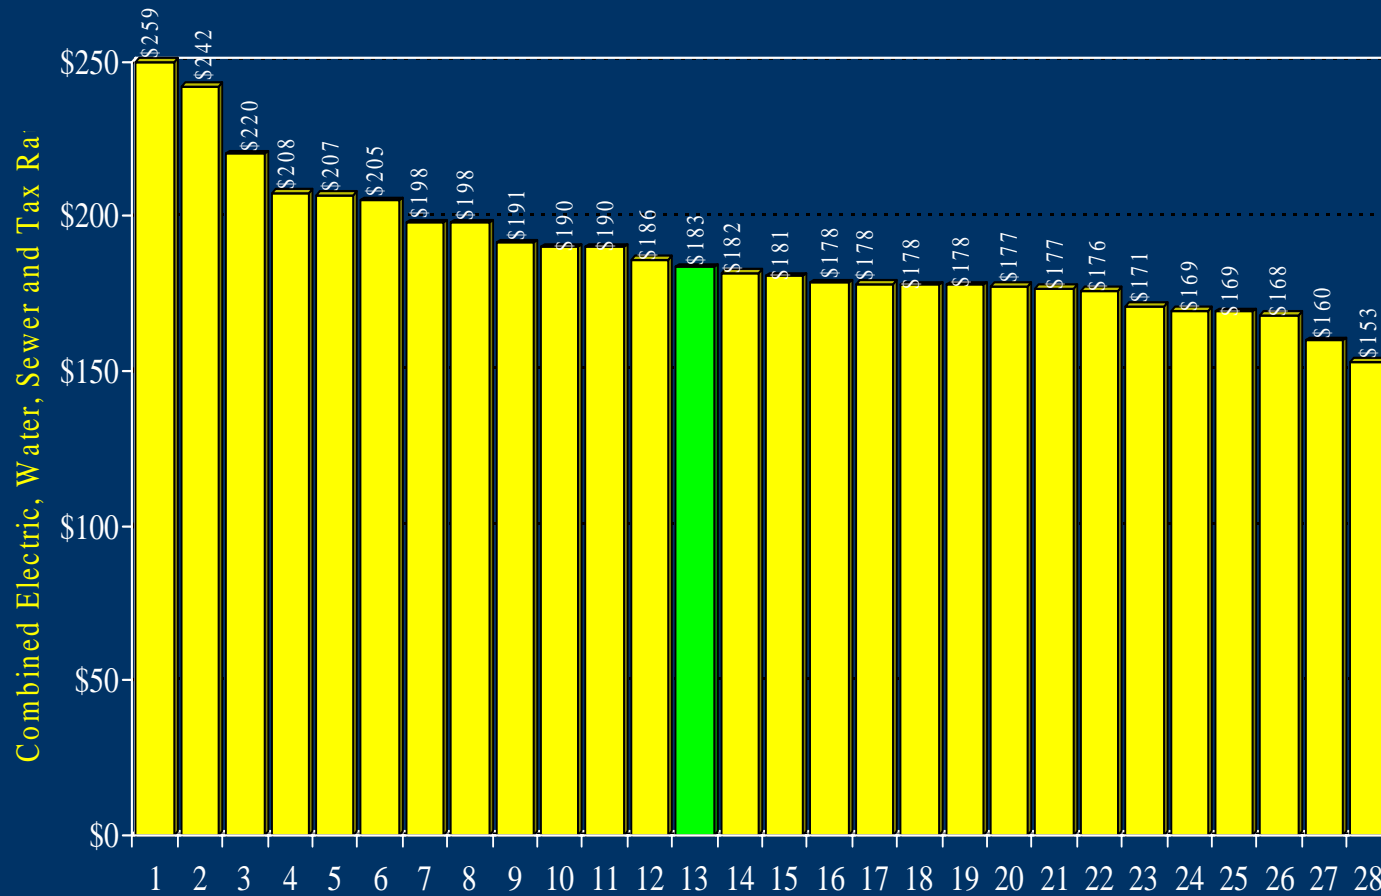

Comparison of Electric/Water/Wastewater/Tax Rates

Rock Hill Residential Rates/Taxes Compared to S.C. Cities, PMPA Cities, Regional Cities, & York County Cities

1. N. Charlstn*
2. Greenville
3. Gastonia
4. Charleston*
5. Laurens*
6. Clover
7. W'minster
8. Concord
9. Tega Cay
10. Monroe
11. Anderson
12. Lancaster*
13. Rock Hill (17)
14. York
15. Clinton*
16. Abbeville*
17. Spartburg
18. Greer
19. Charlotte
20. Union
21. Mt. Pleasant*
22. Newberry
23. Fort Mill
24. Columbia*
25. Easley*
26. Gaffney
27. Sumter*
28. Florence*

* Local Option Sales Tax