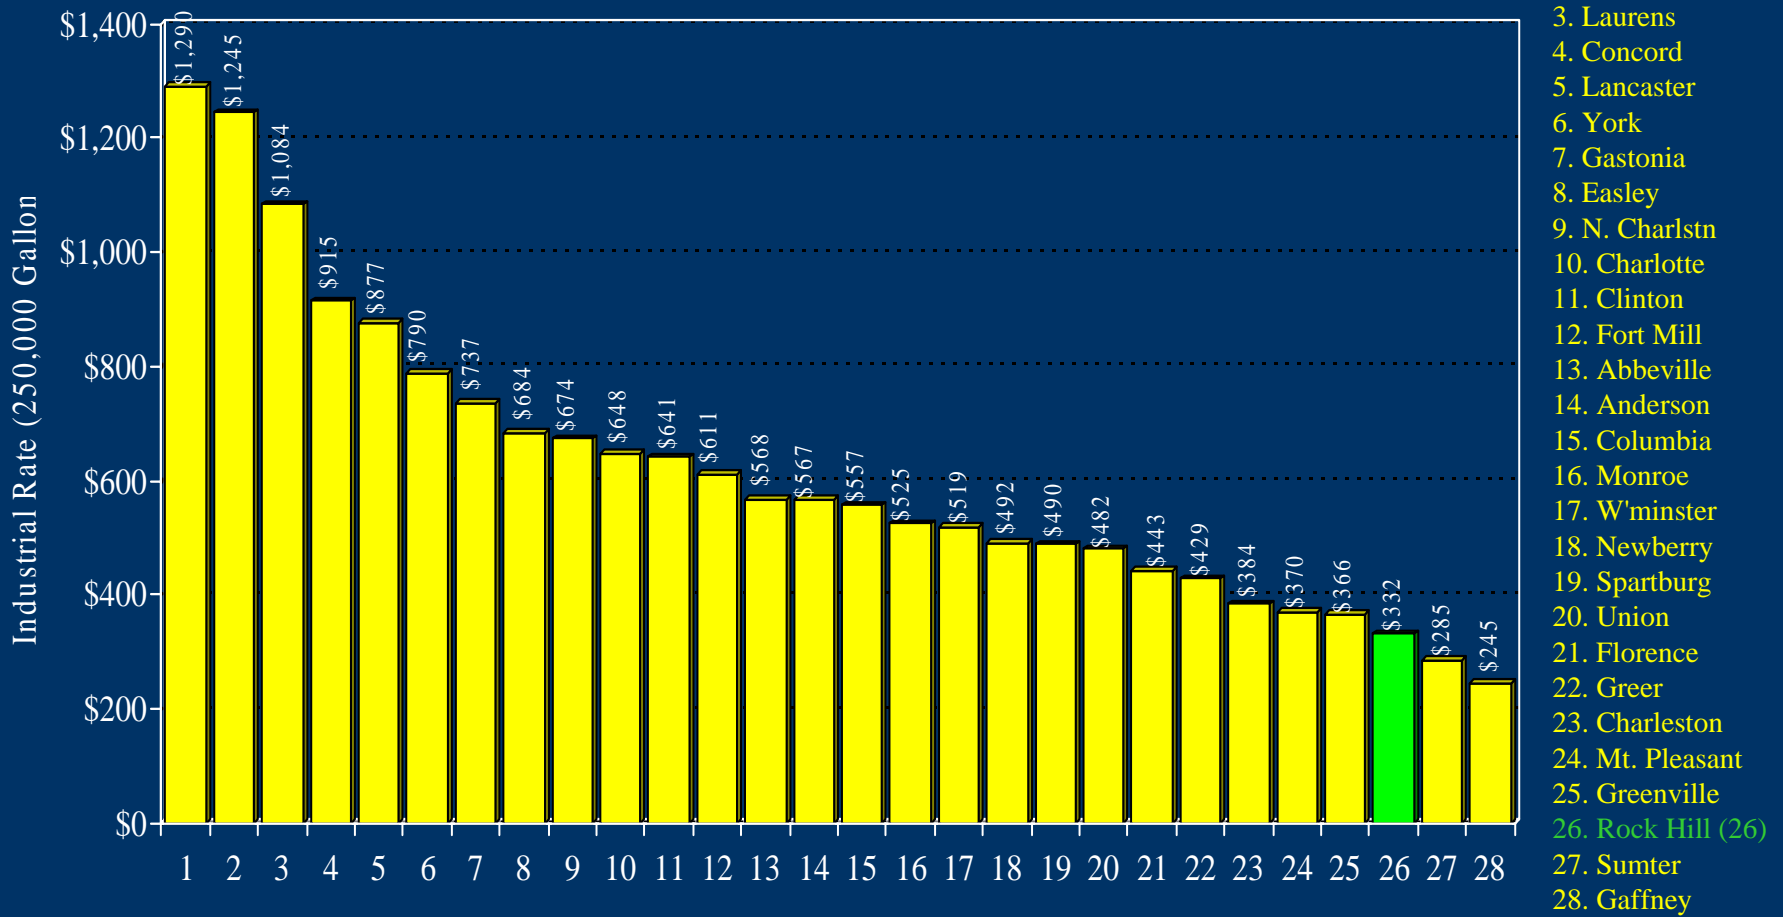

Comparison of Water Rates

Rock Hill Industrial Rates Compared to S.C. Cities, PMPA Cities, Regional Cities, & York County Cities