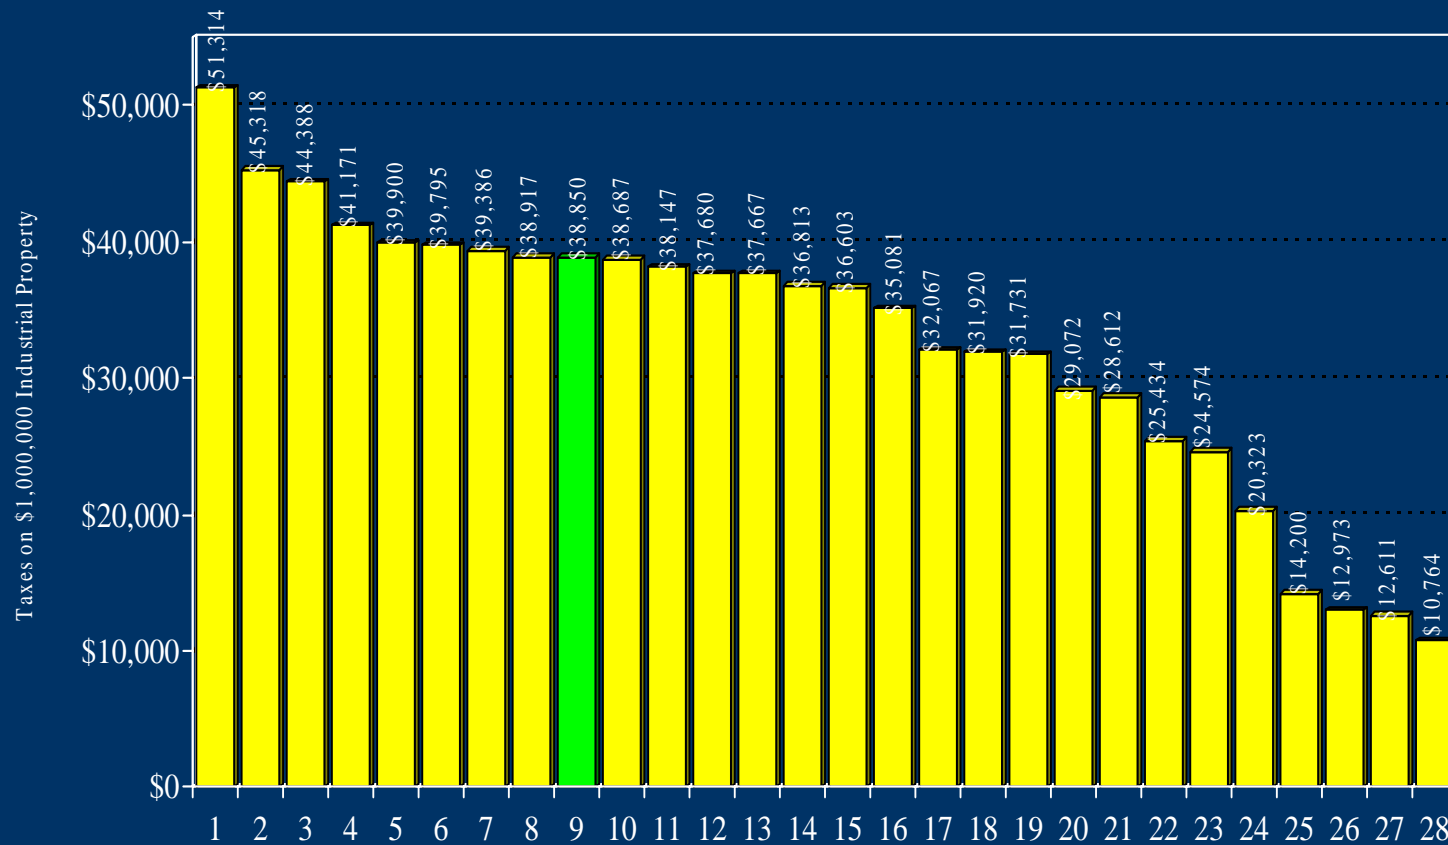

# Comparison of Annual Taxes

Rock Hill City, County, & School Industrial Taxes Compared to S.C. Cities, PMPA Cities, Regional Cities, & York County Cities

1. Newberry
2. York
3. Columbia\*
4. Anderson
5. Spartanburg
6. Clover
7. Union
8. Abbeville\*
9. Rock Hill (9)
10. Laurens\*
11. Gaffney
12. Lancaster\*
13. Sumter\*
14. Tega Cay
15. Fort Mill
16. Clinton\*
17. Greer
18. Westminster
19. Greenville
20. Easley\*
21. Florence\*
22. N. Charleston\*
23. Charleston\*
24. Mt. Pleasant\*
25. Gastonia
26. Charlotte
27. Monroe
28. Concord