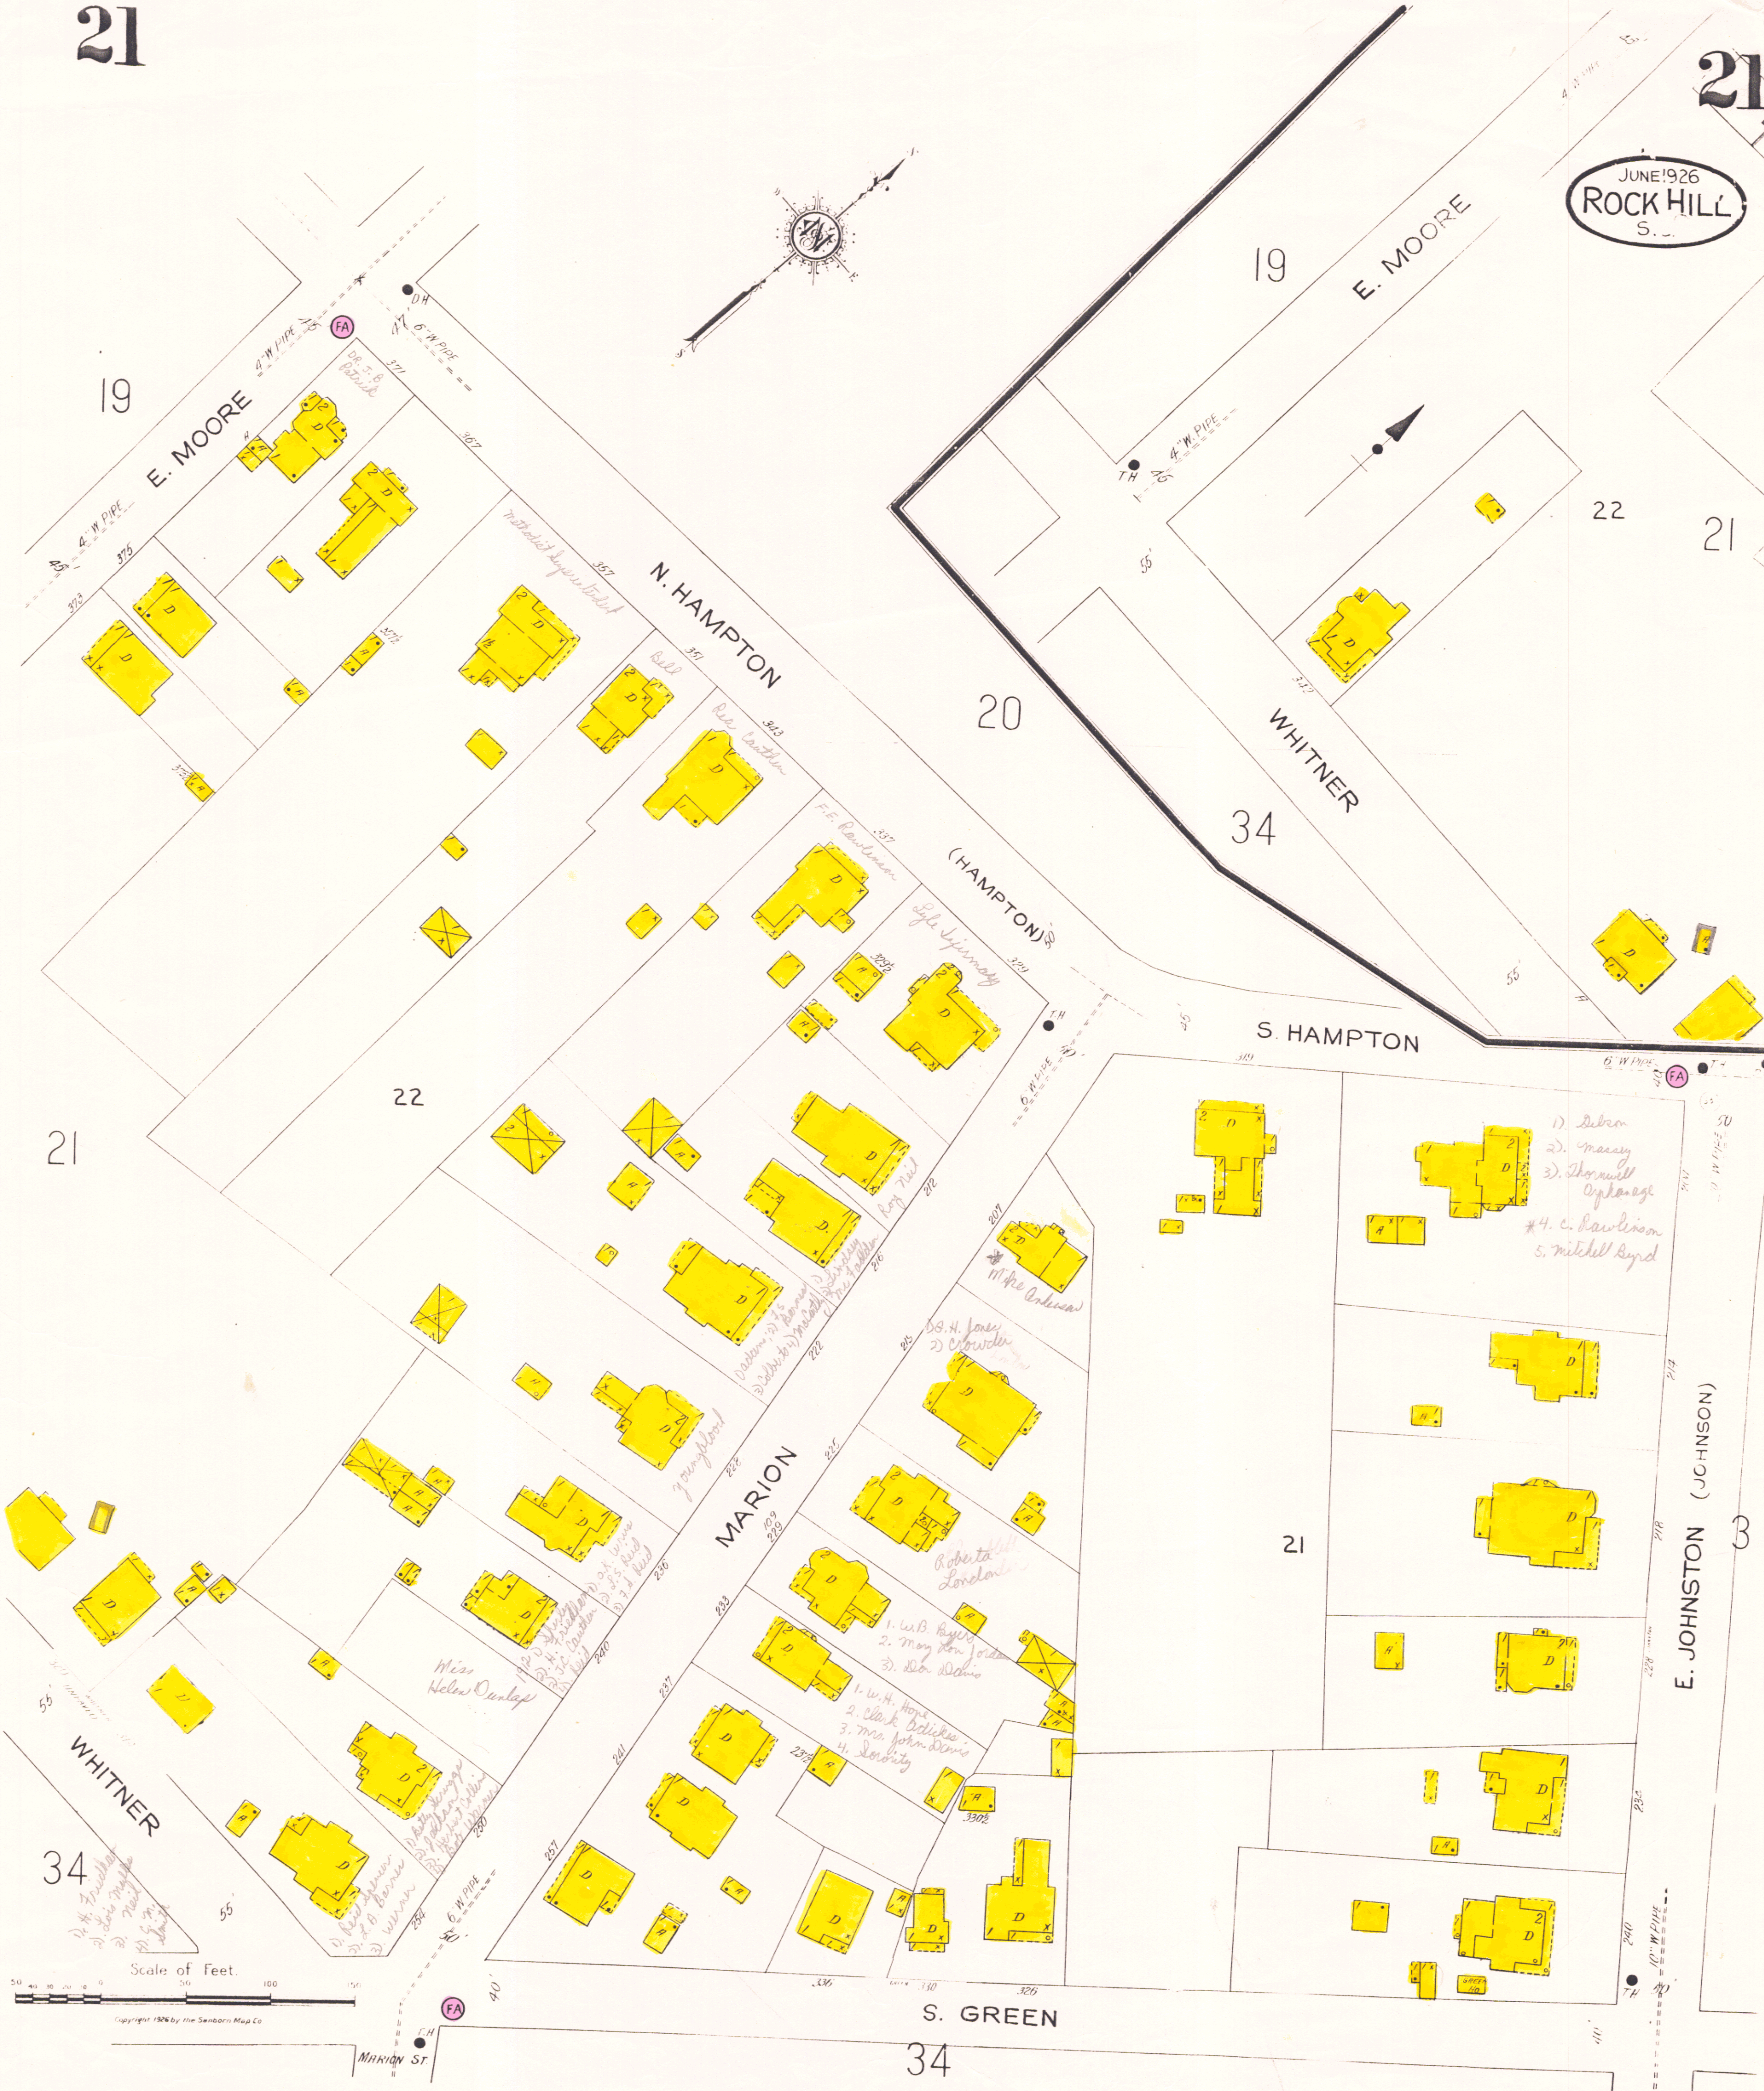

JUNE 1926
ROCK HILL
S.C.

Scale of Feet.
Copyright 1926 by the Sanborn Map Co.

E. JOHNSON (JOHNSON)

WHITNER
34
1. W. H. Hope
2. Clark Bell
3. Mrs. John Dennis
4. Liberty

1) Debra
2) Nancy
3) Thoswill
4) C. Paulson
S. Mitchell Ryd

1. W. H. Hope
2. Clark Bell
3. Mrs. John Dennis
4. Liberty

Miss Helen Dantap

S. GREEN