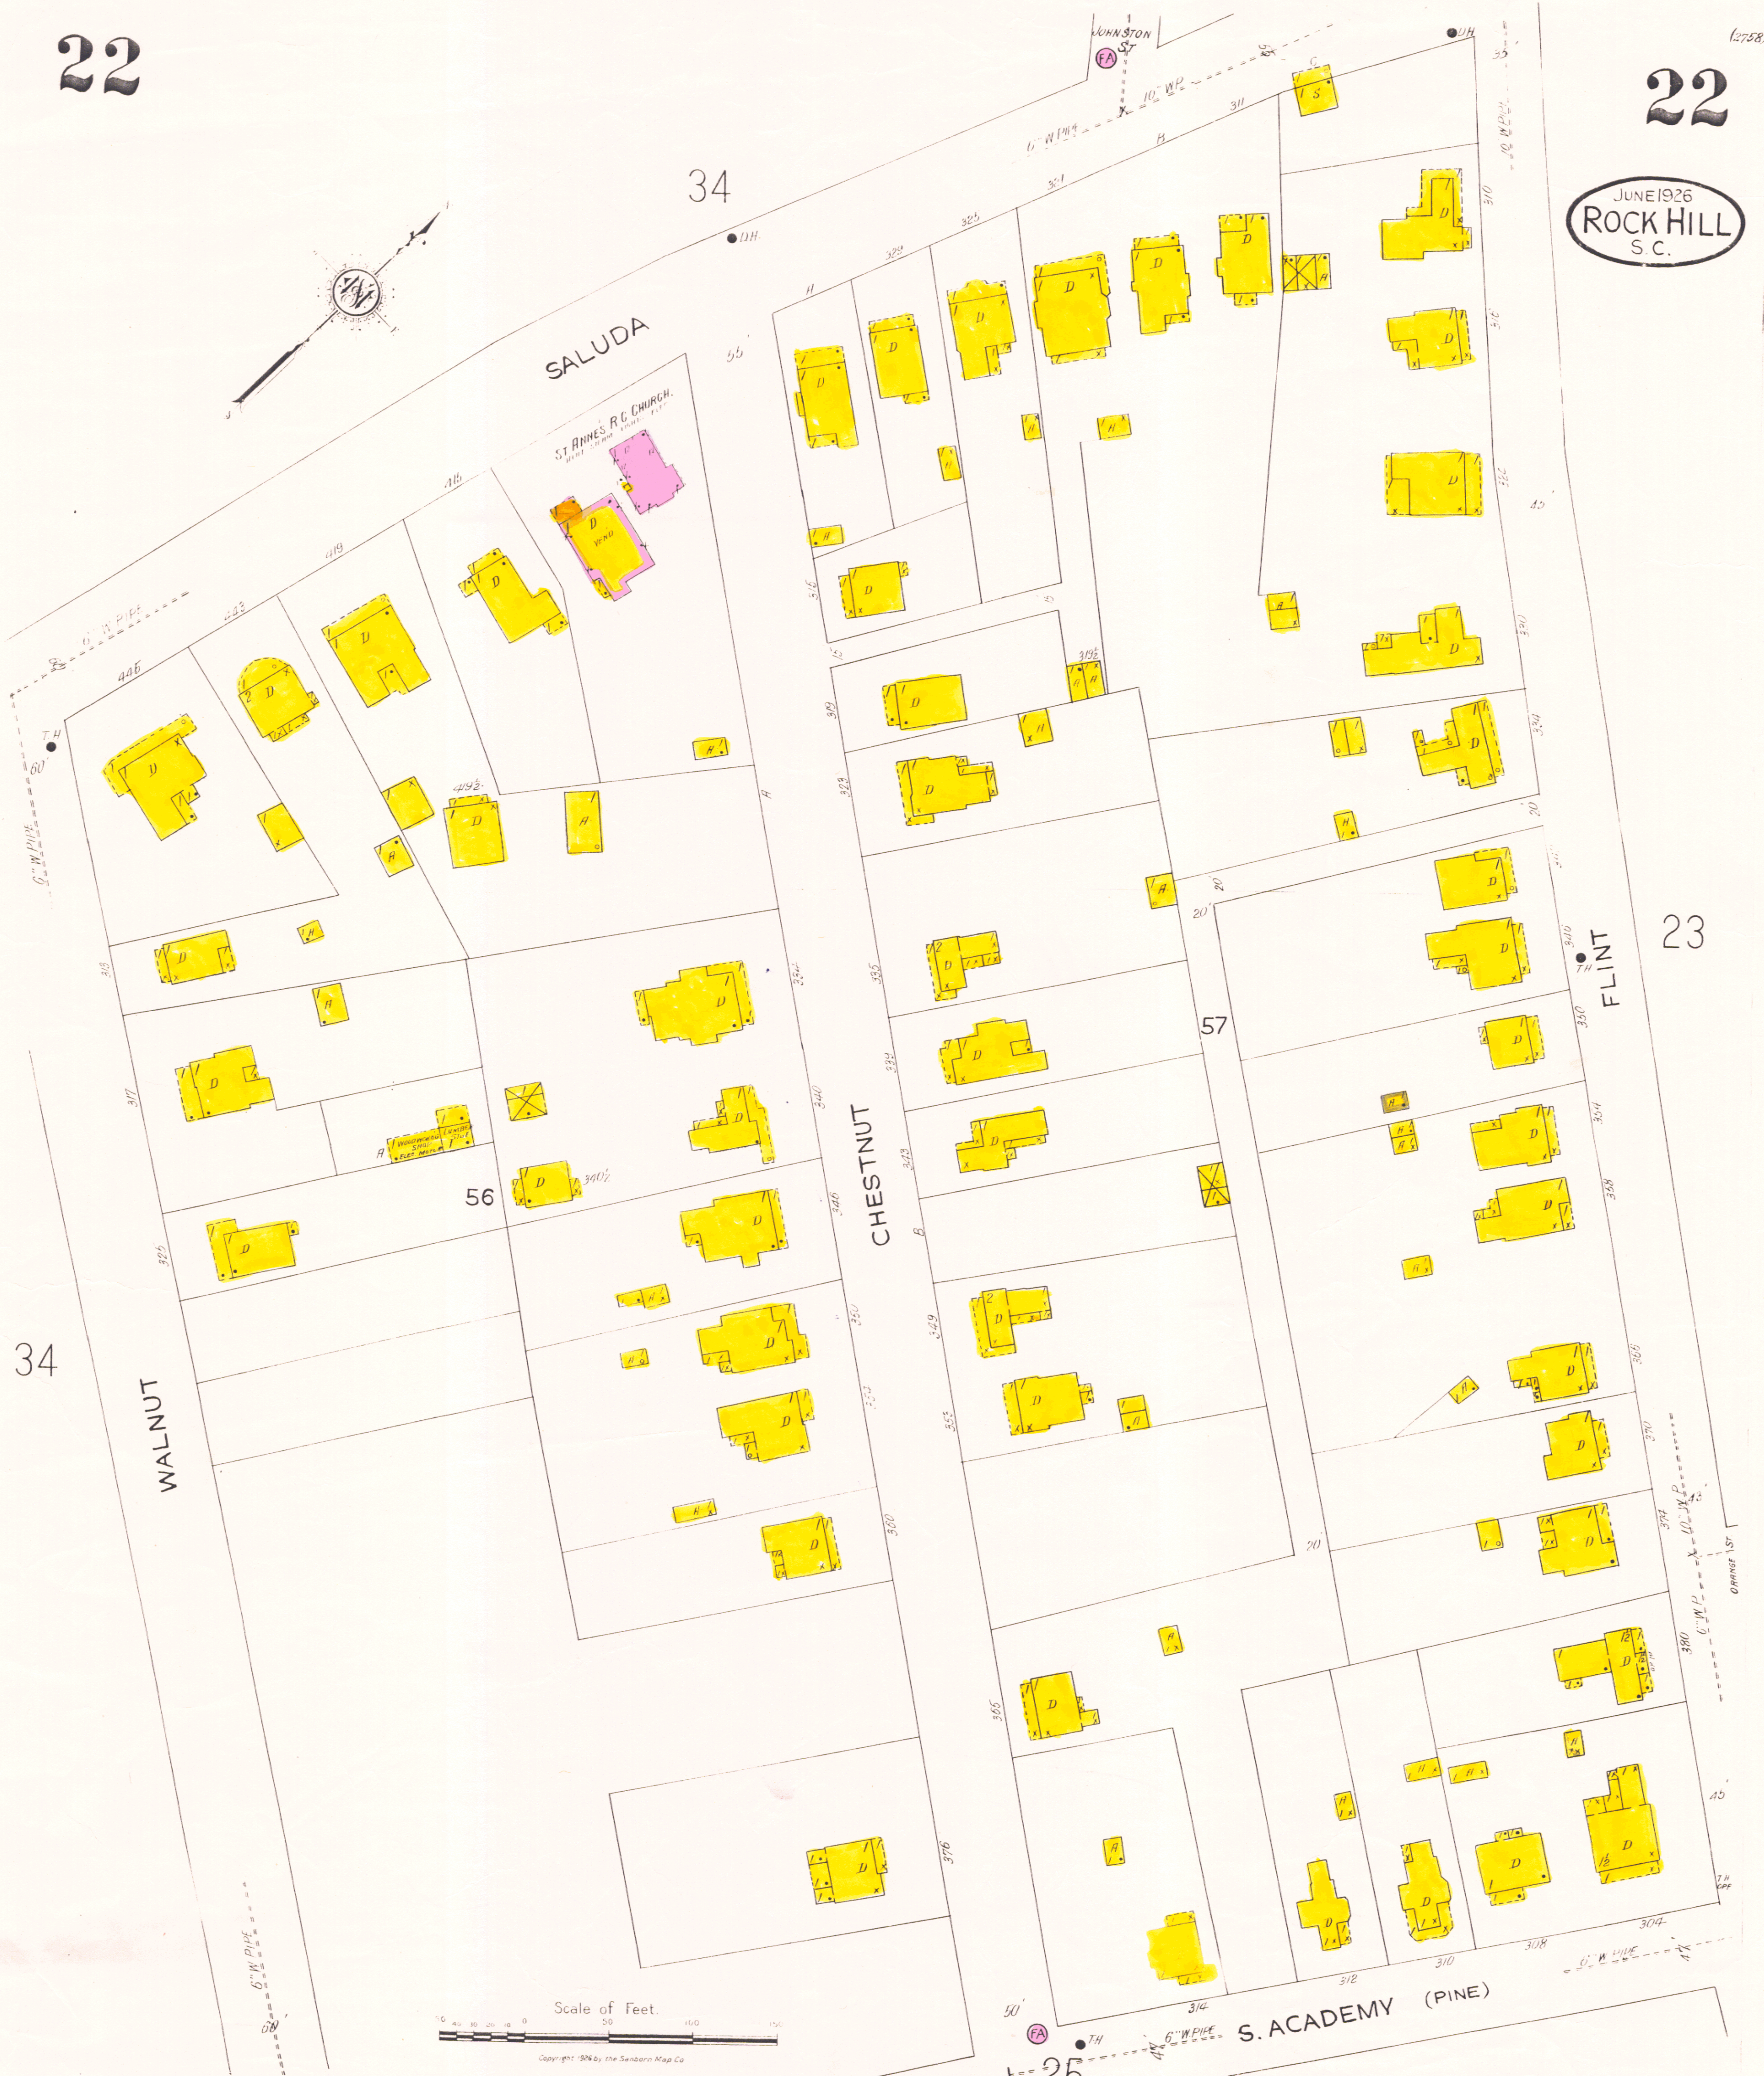

JUNE 1926
ROCK HILL
S. C.

Scale of Feet.
0 50 100 150
Copyright 1926 by the Sanborn Map Co.

S. ACADEMY (PINE)