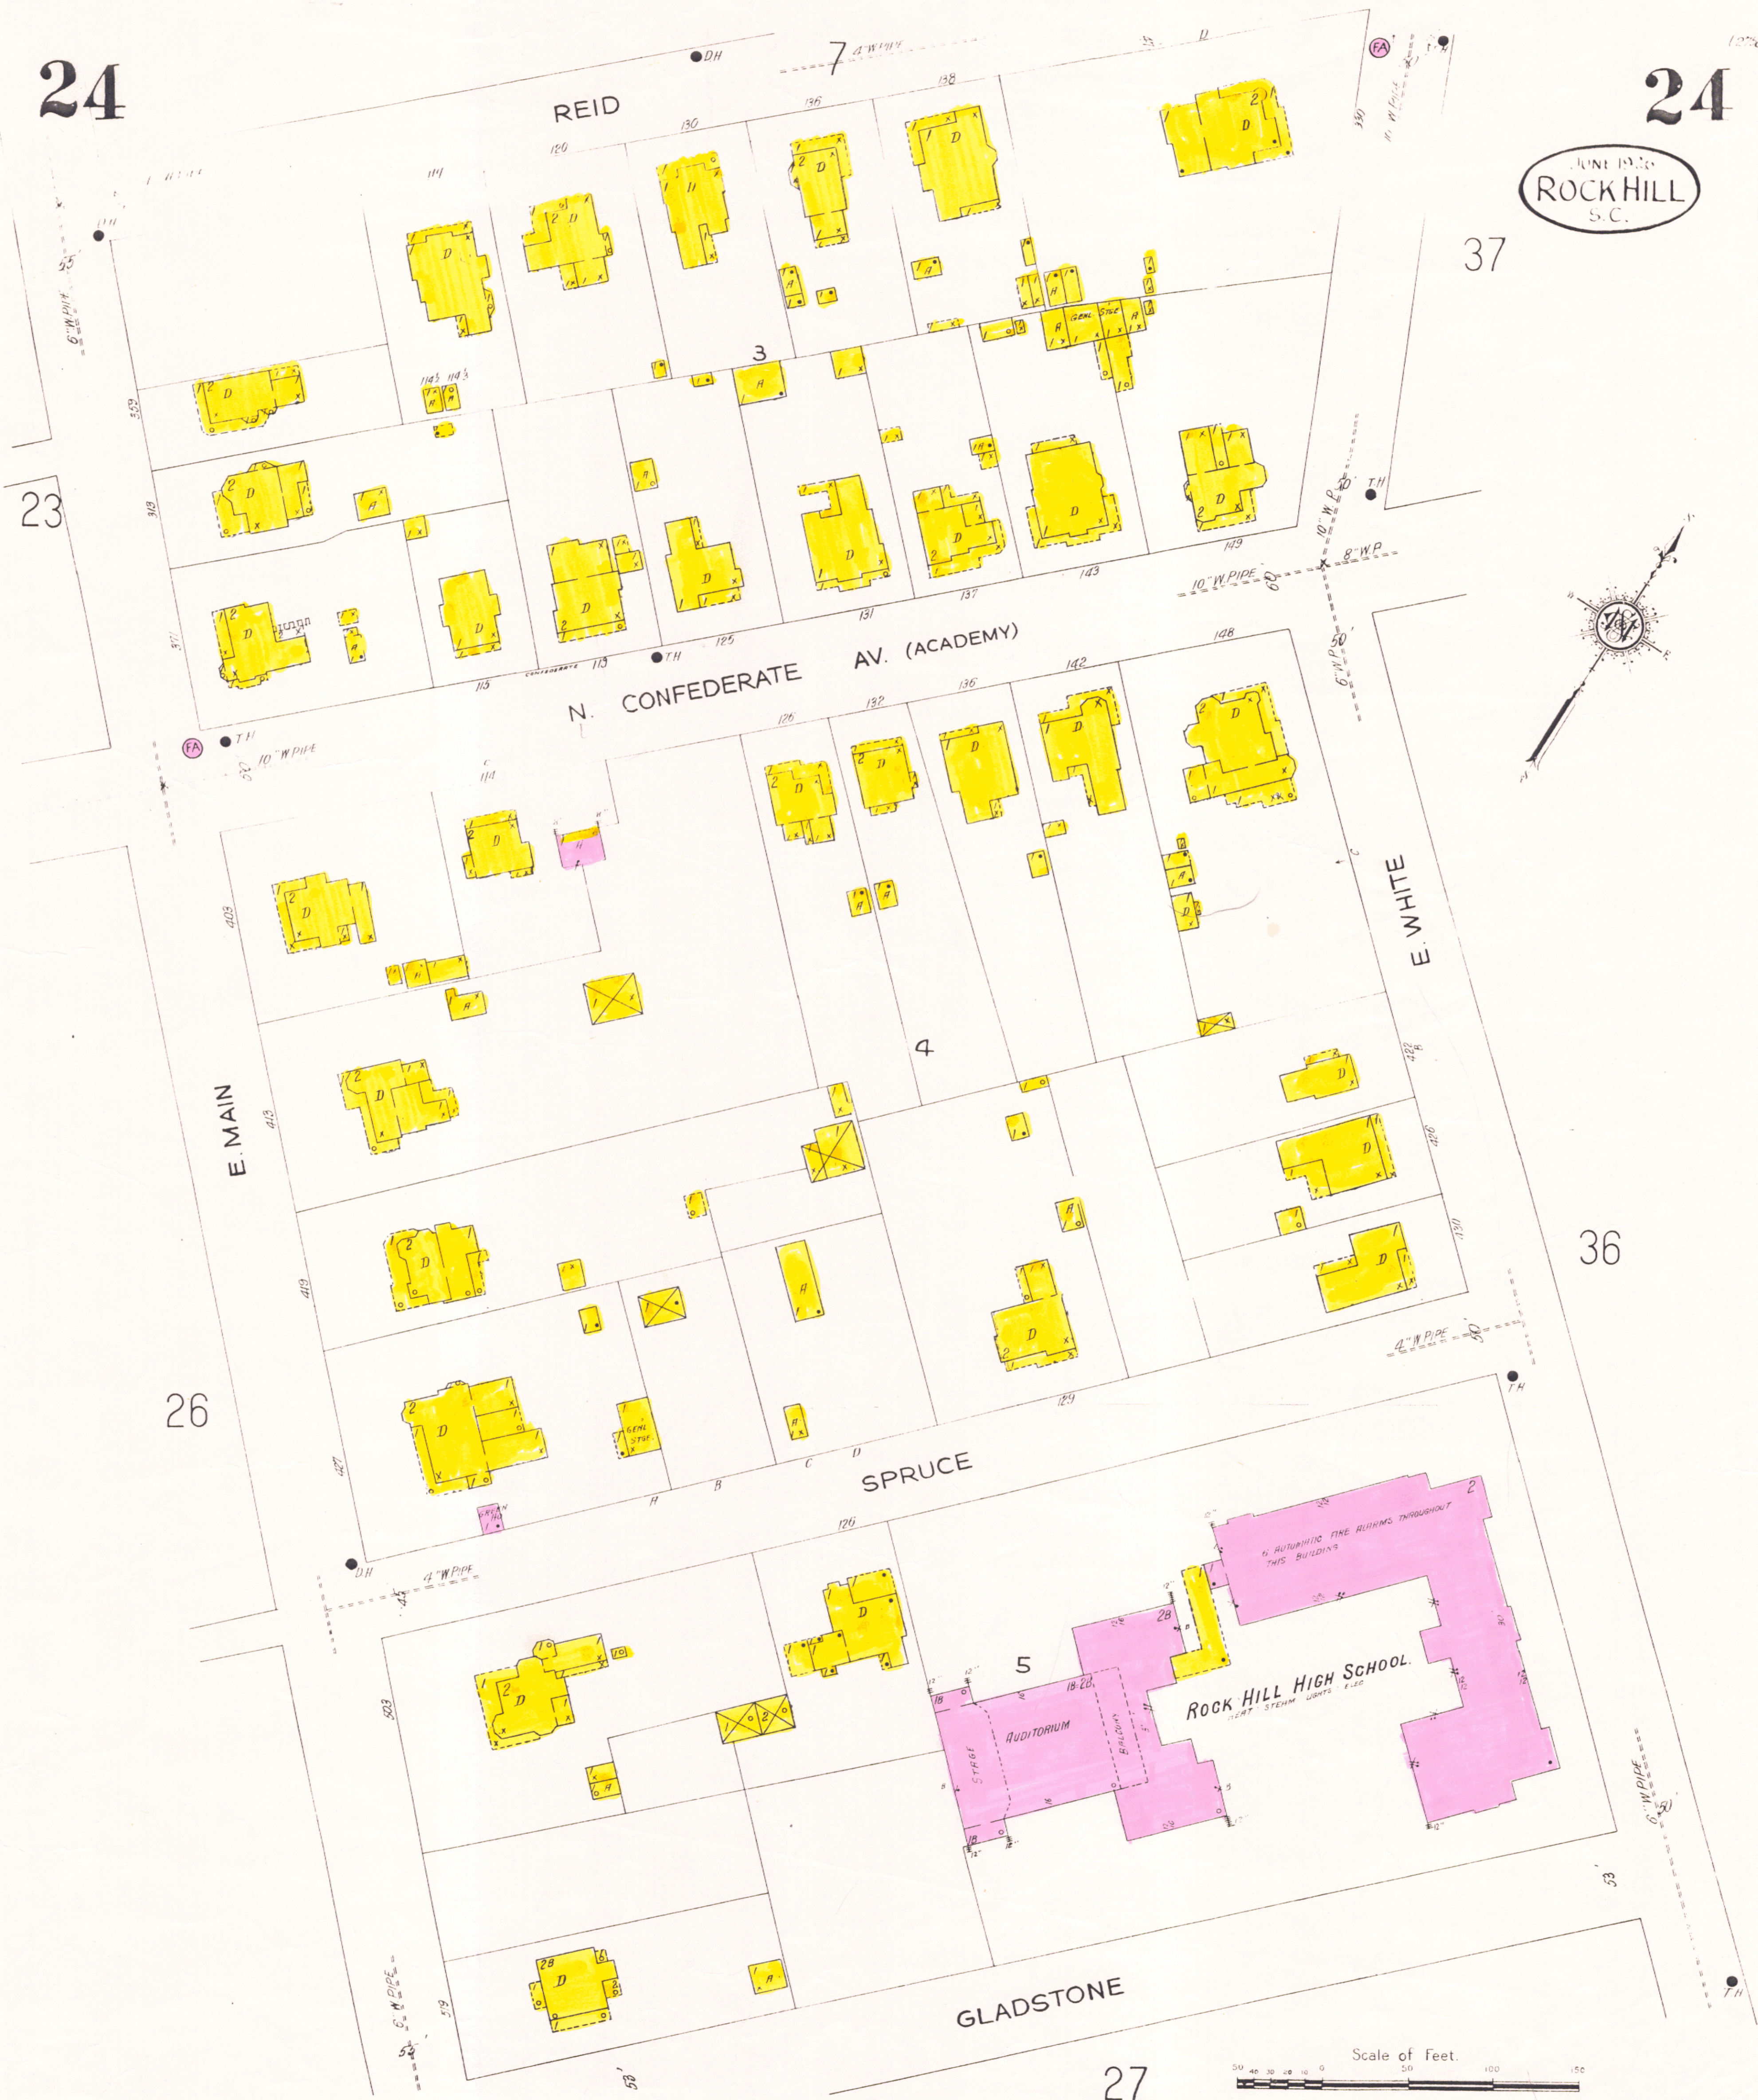

24

24

JUNE 1933
ROCK HILL
S.C.

37

23

E. MAIN

N. CONFEDERATE AV. (ACADEMY)

E. WHITE

Copyright 1926 by the Standard Map Co