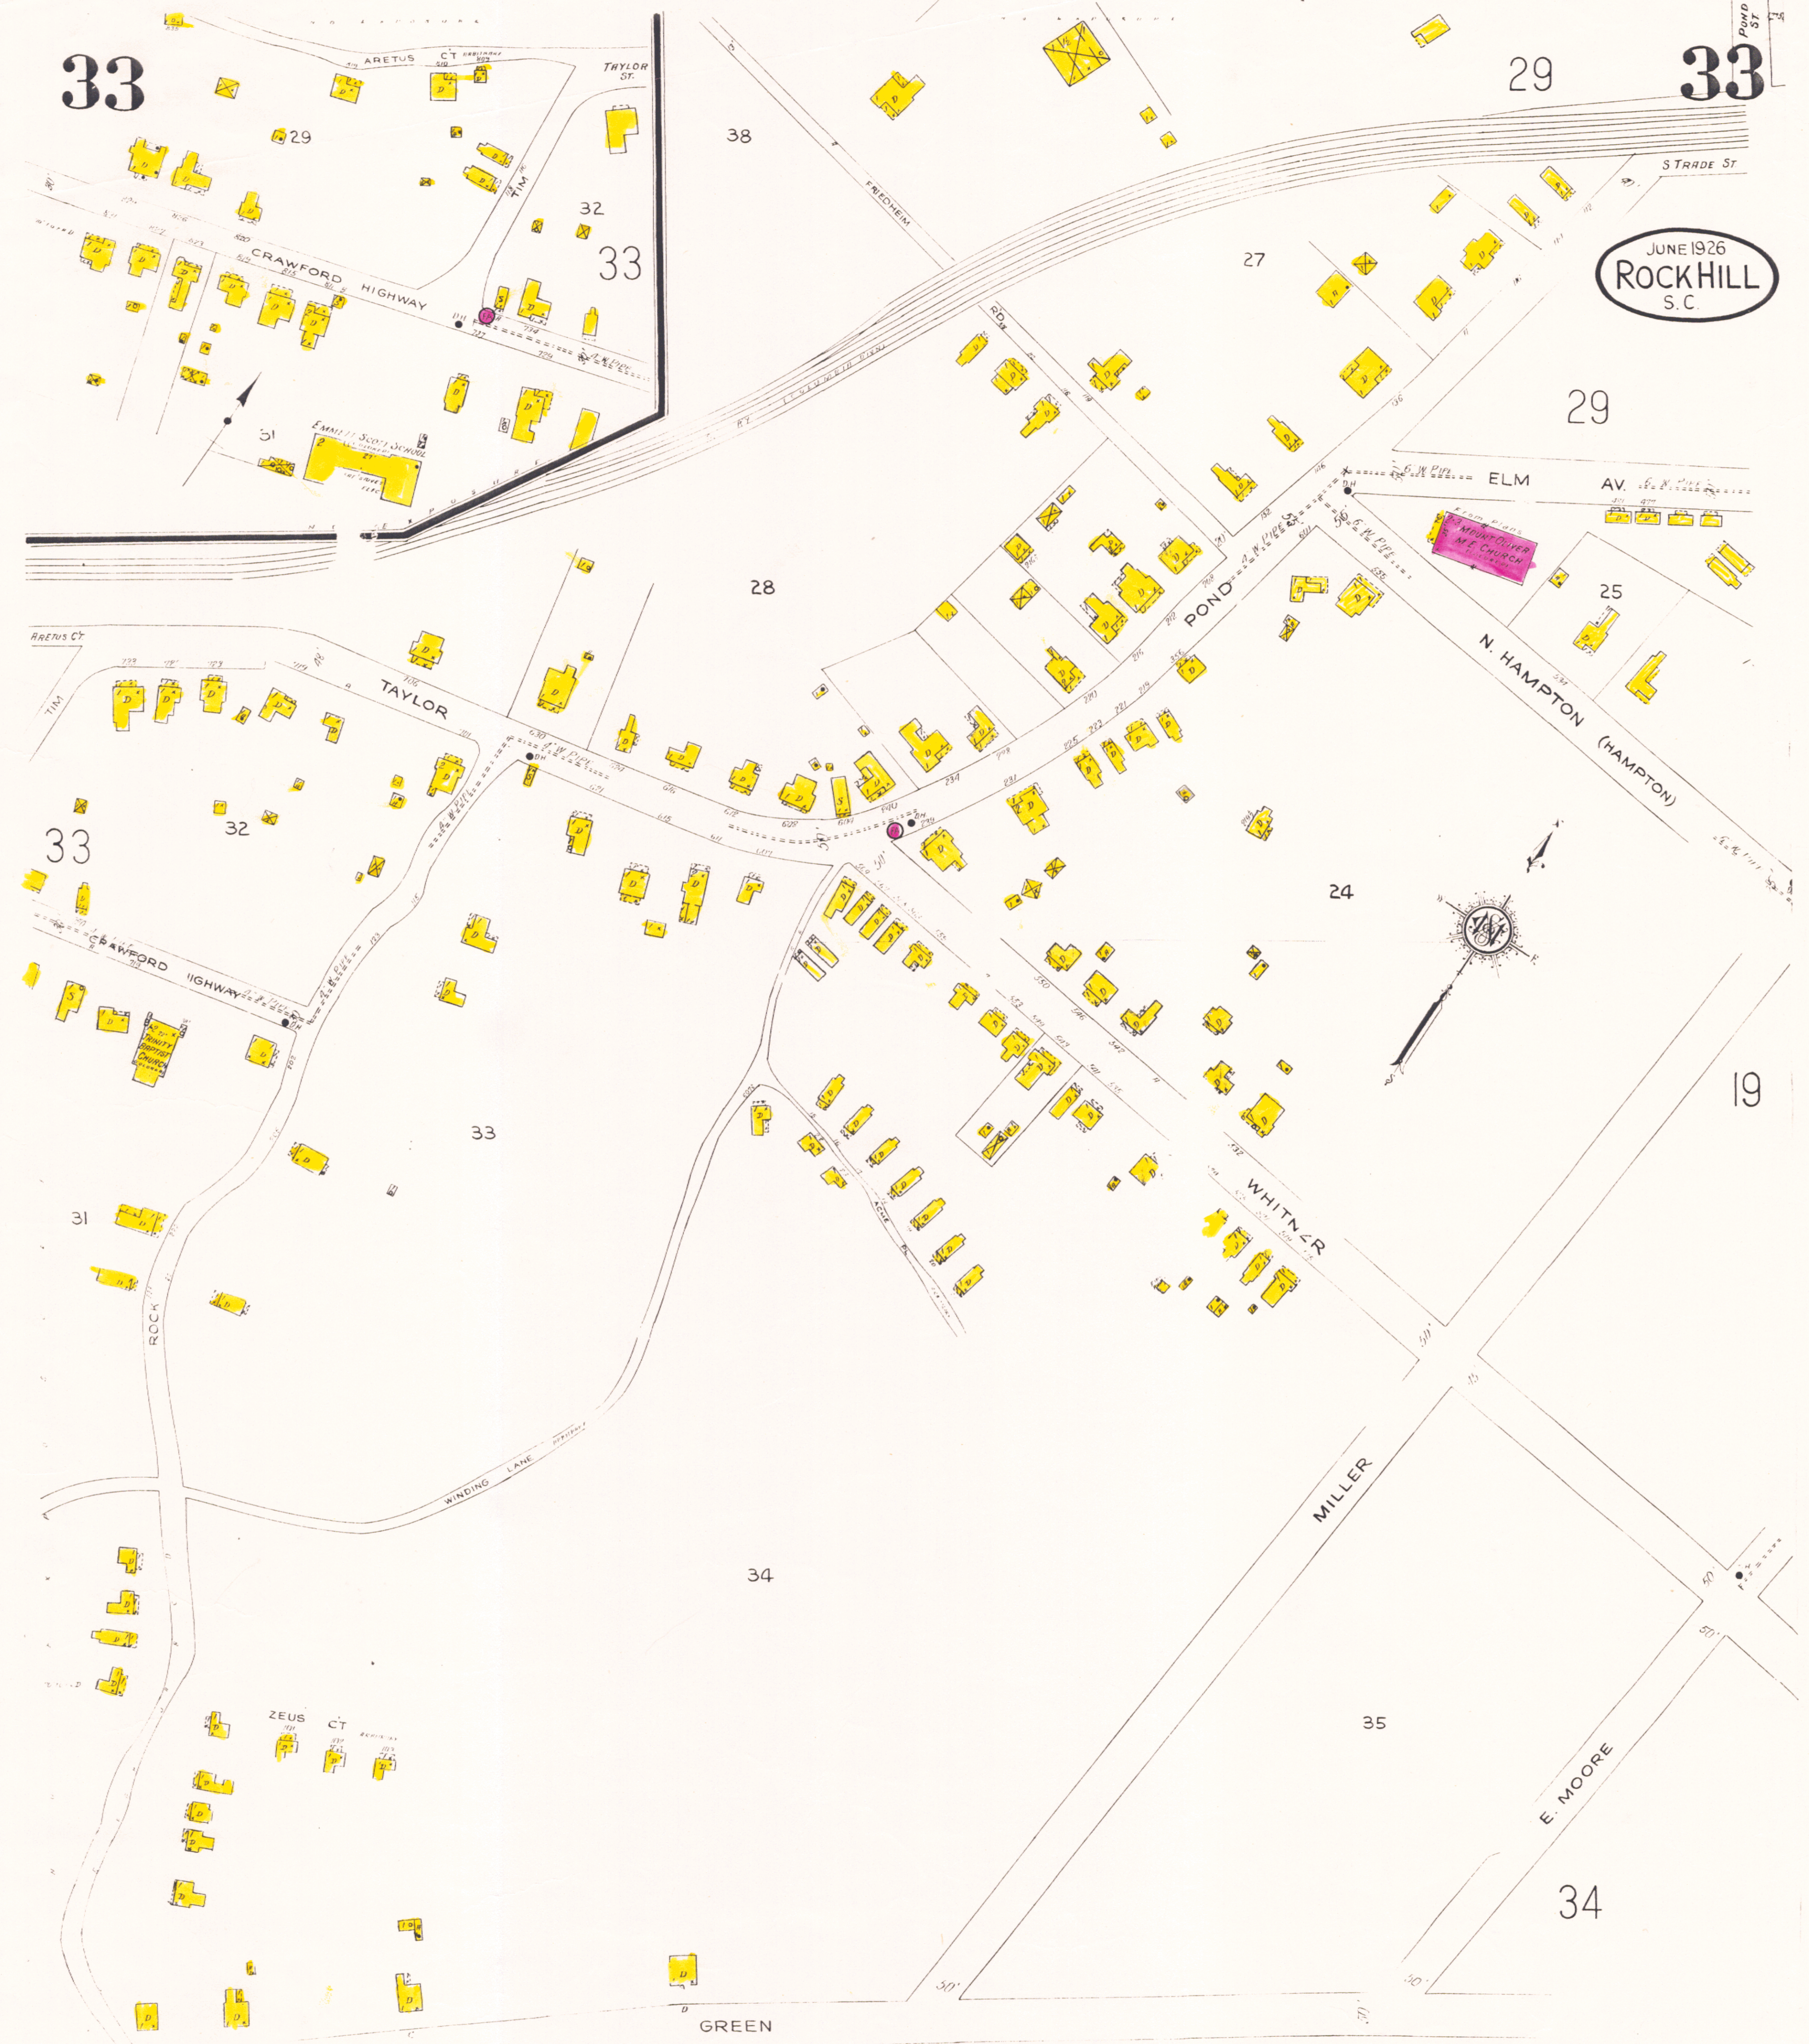

33

29

33

JUNE 1926
ROCK HILL
S. C.

34

Scale 100 Ft to One Inch.

Copyright 1926 by the Sanborn Map Co.

42