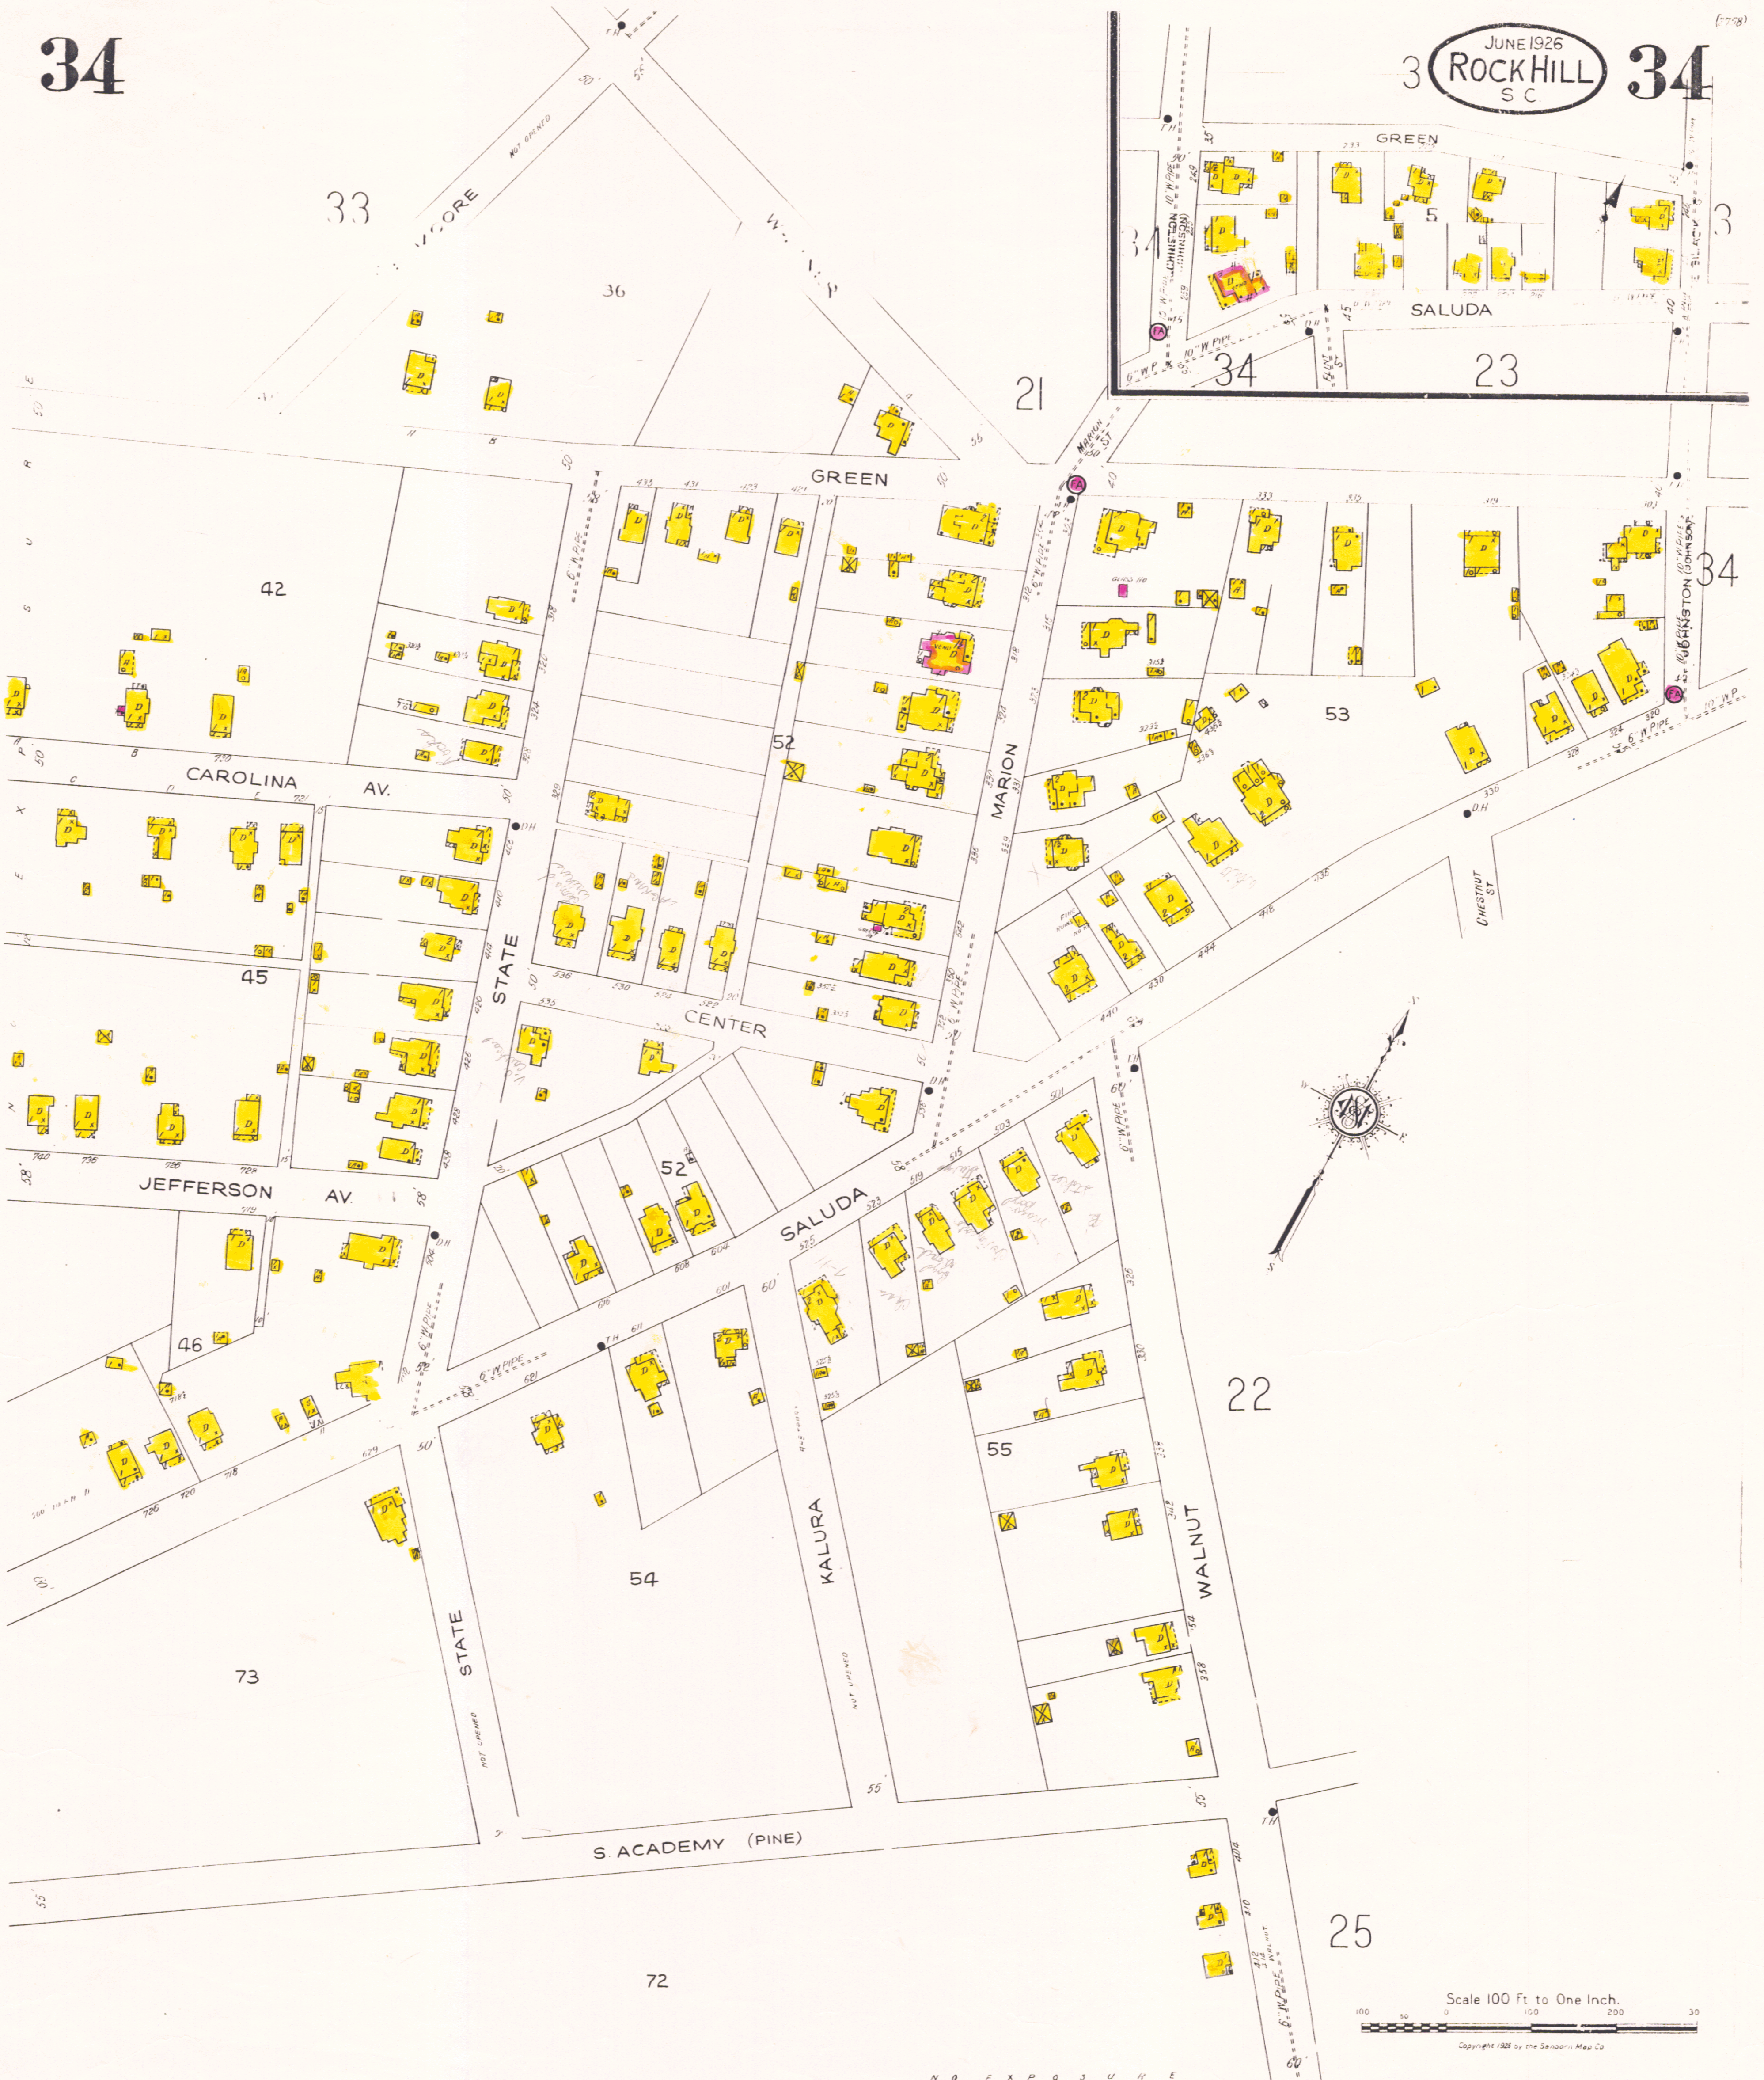

34

JUNE 1926
3 ROCK HILL SC 34

Scale 100 Ft. to One Inch.
 0 50 100 200 300
 Copyright 1926 by the Sanborn Map Co.

NO EXPOSURE