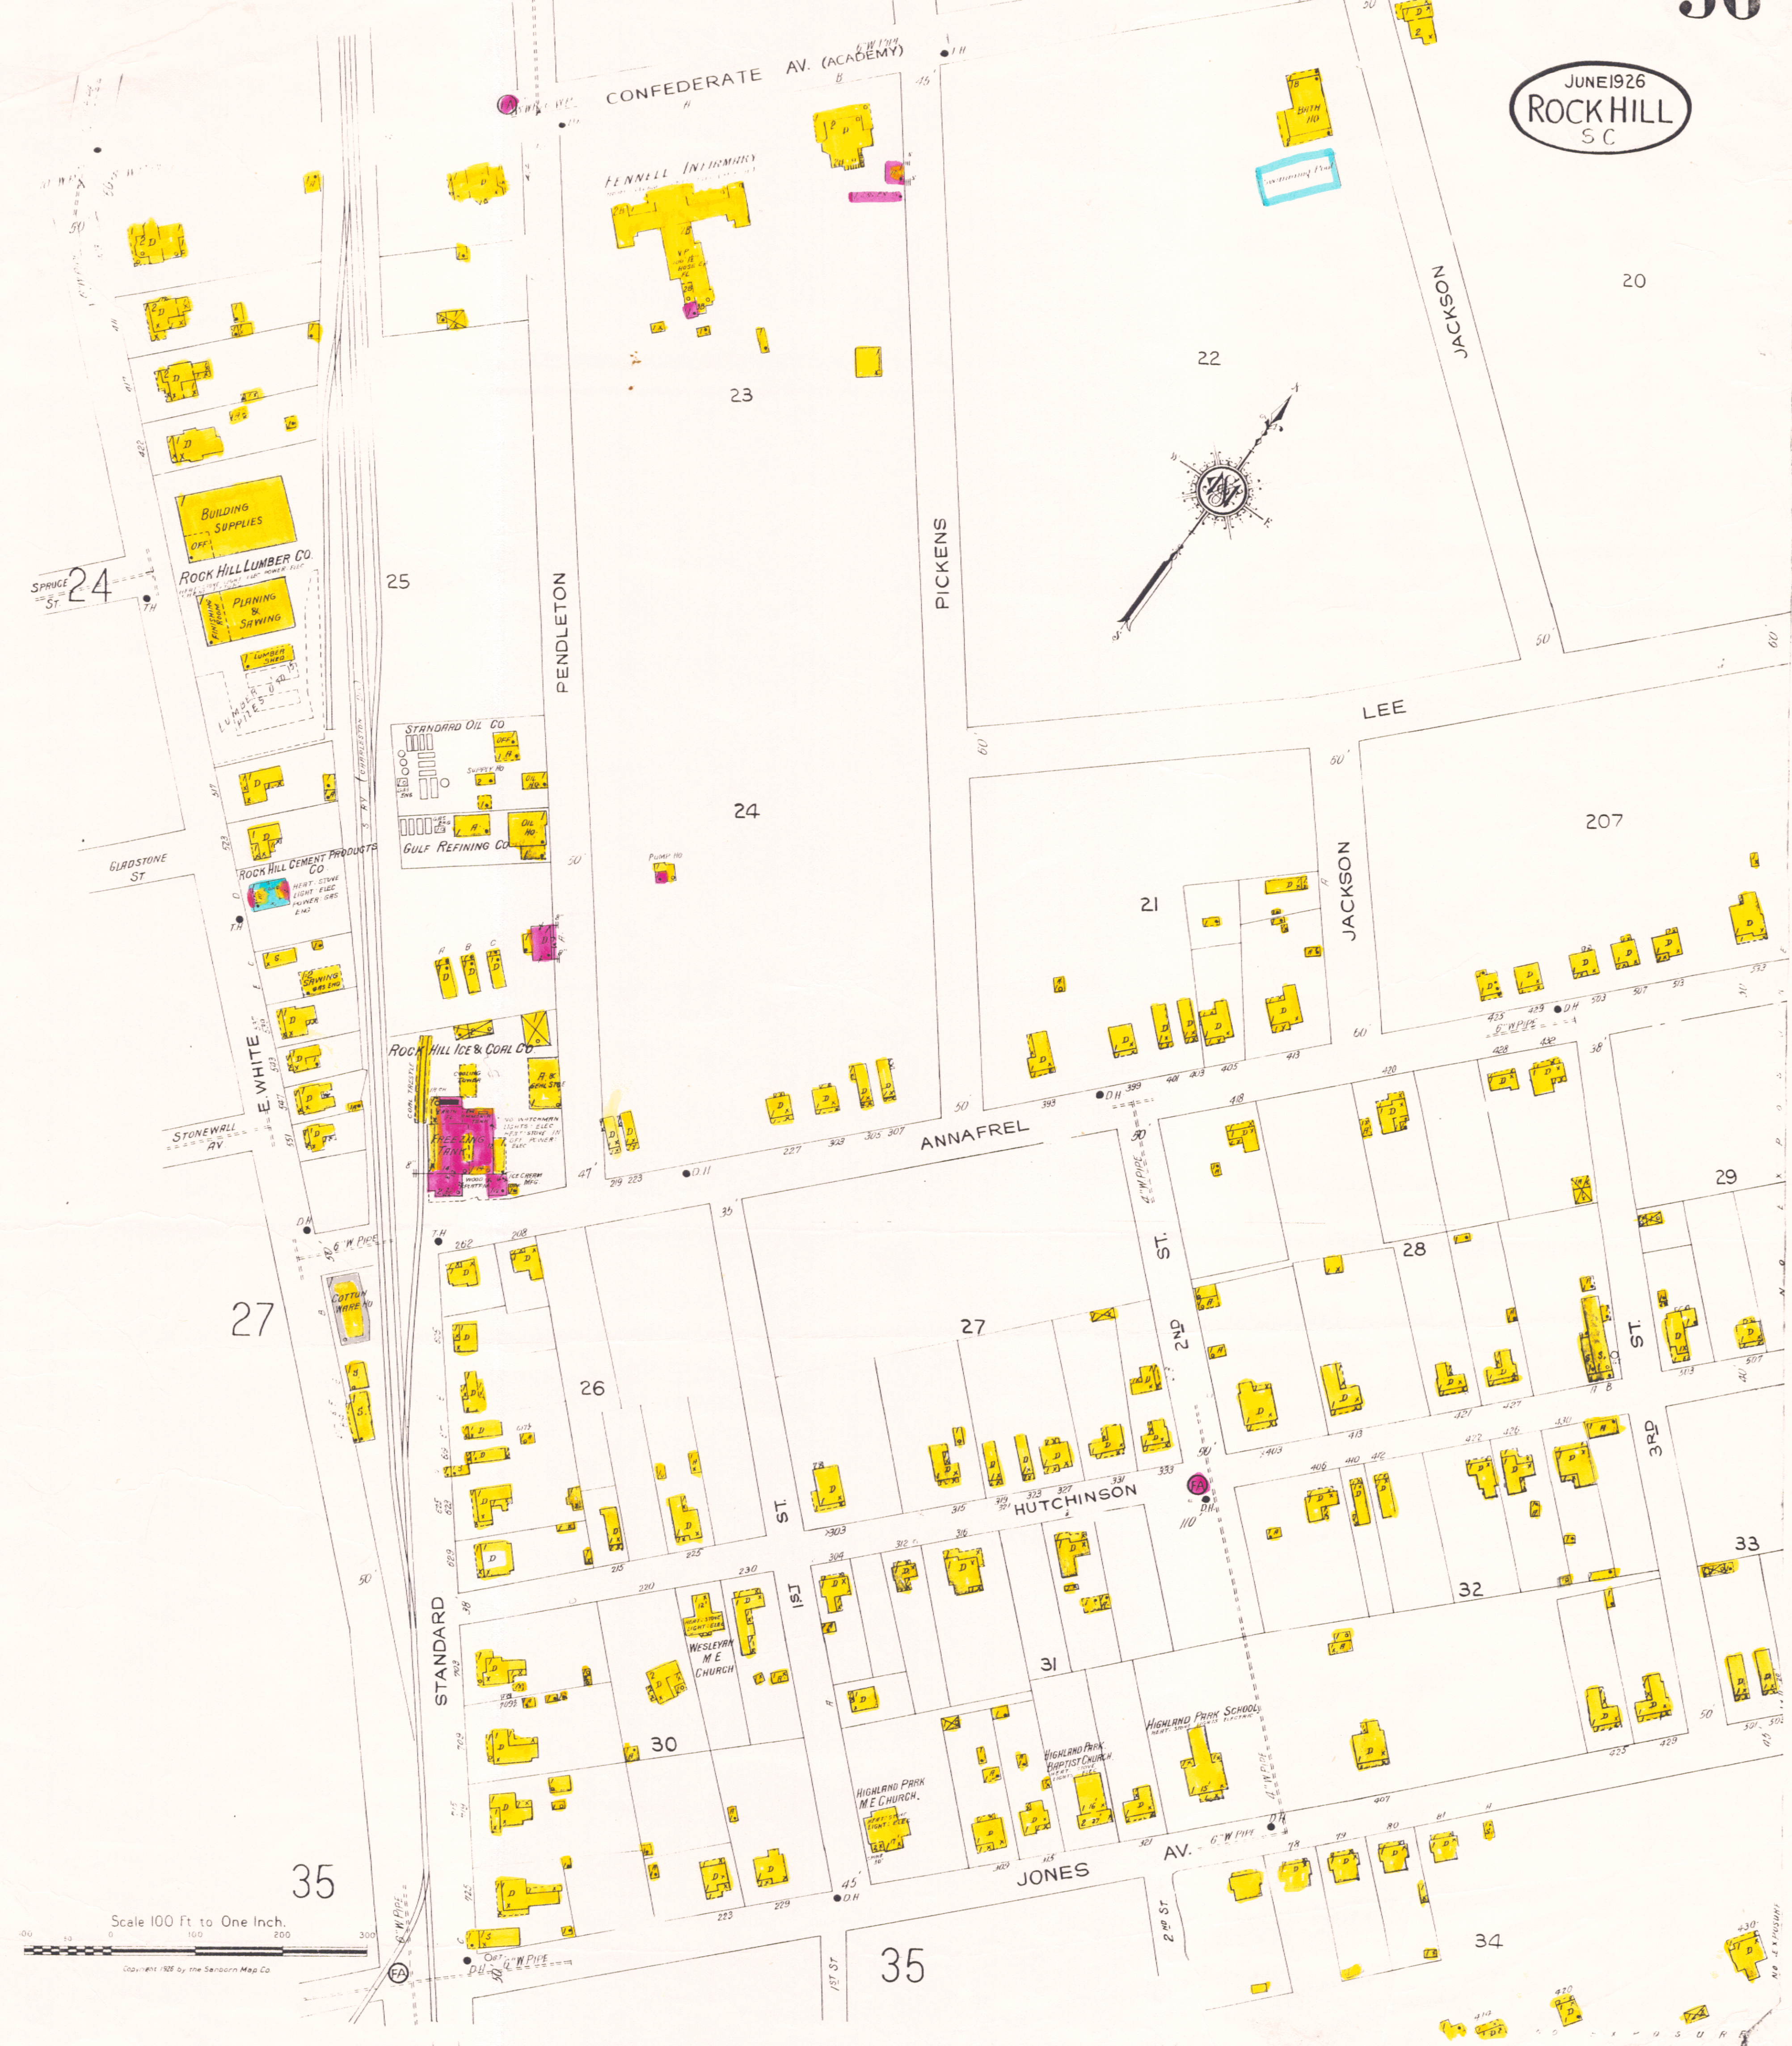

JUNE 1926
ROCK HILL
S.C.

Scale 100 Ft. to One Inch.

Copyright 1926 by the Sanborn Map Co.