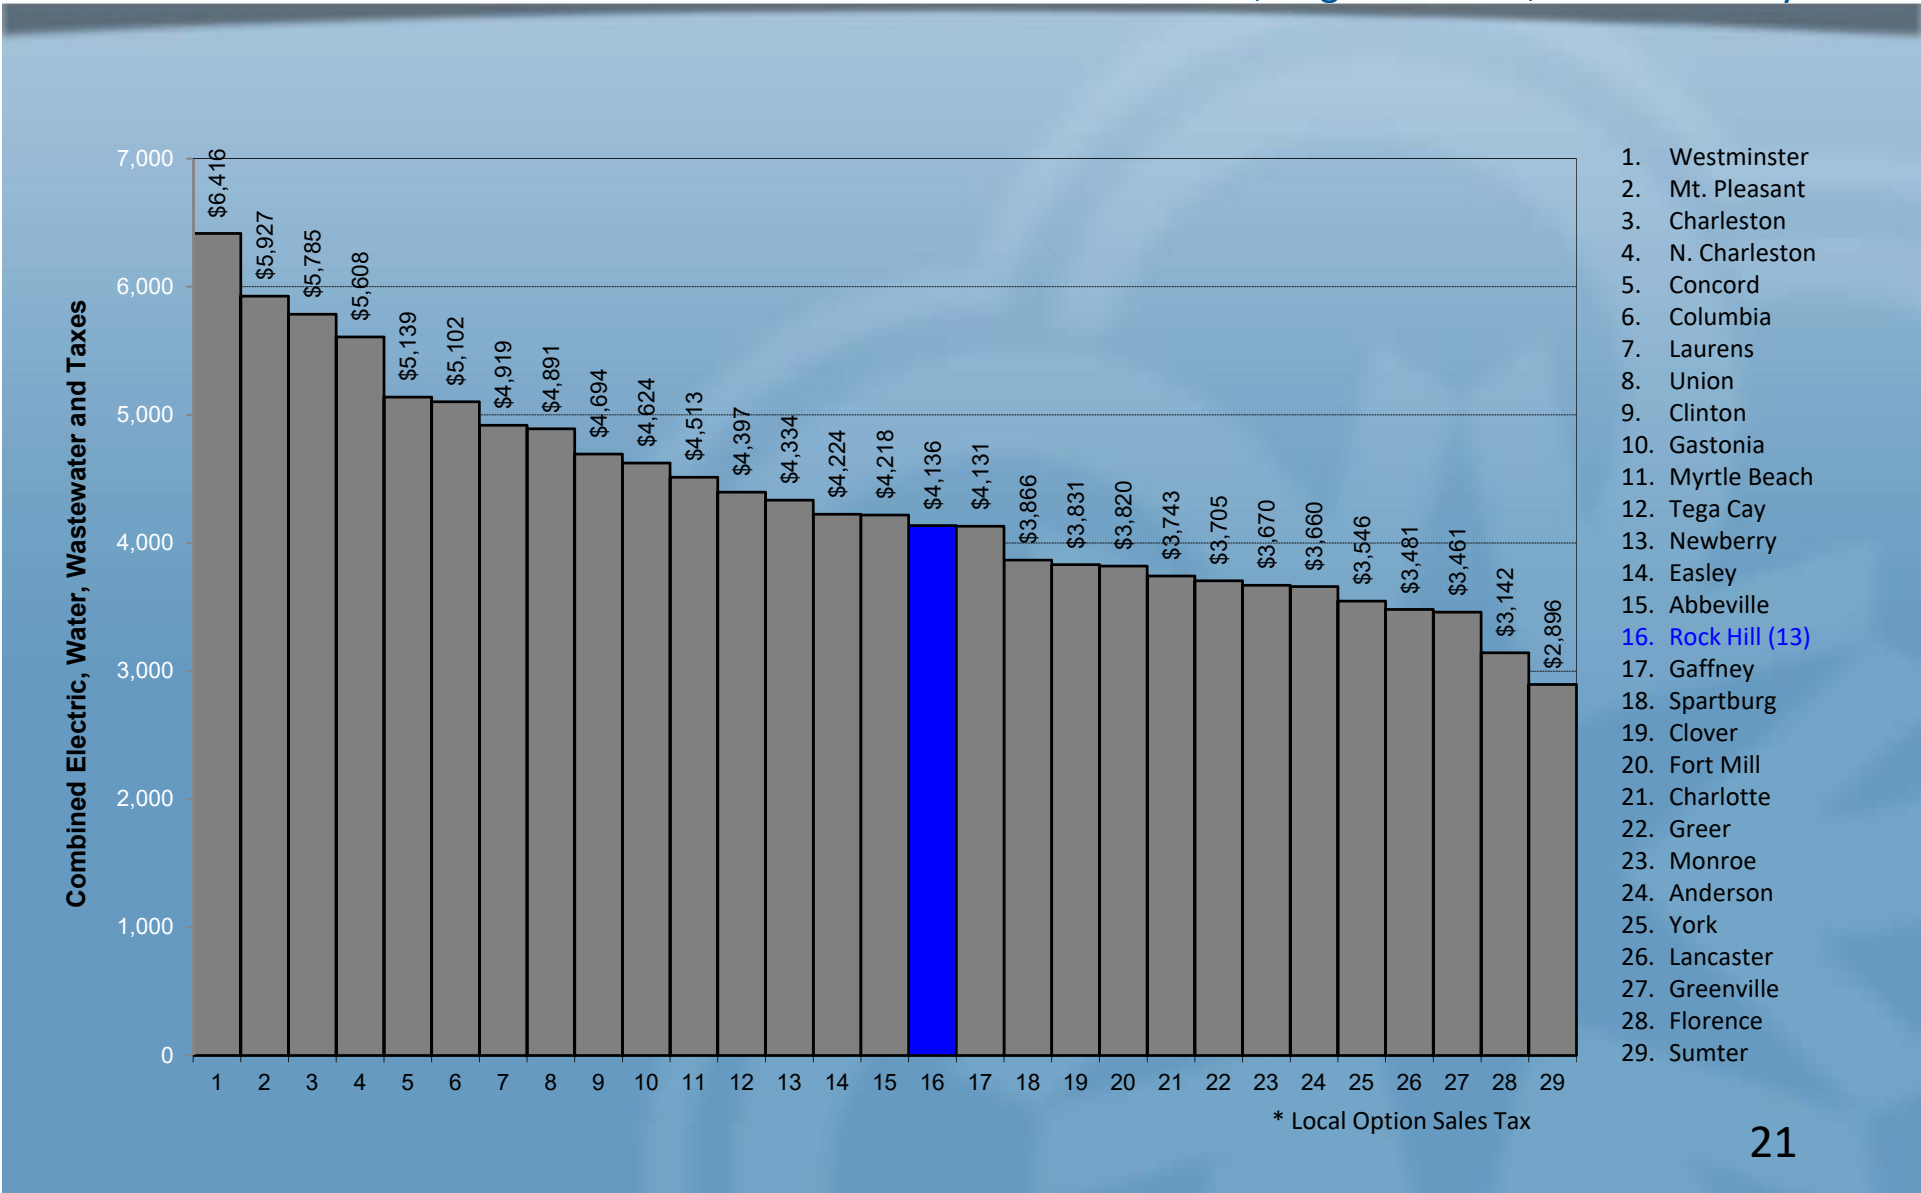

Comparison of Electric/Water/WW/Tax Rates

Rock Hill Commercial Rates/Taxes Compared to S.C. Cities, PMPA Cities, Regional Cities, & York County Cities