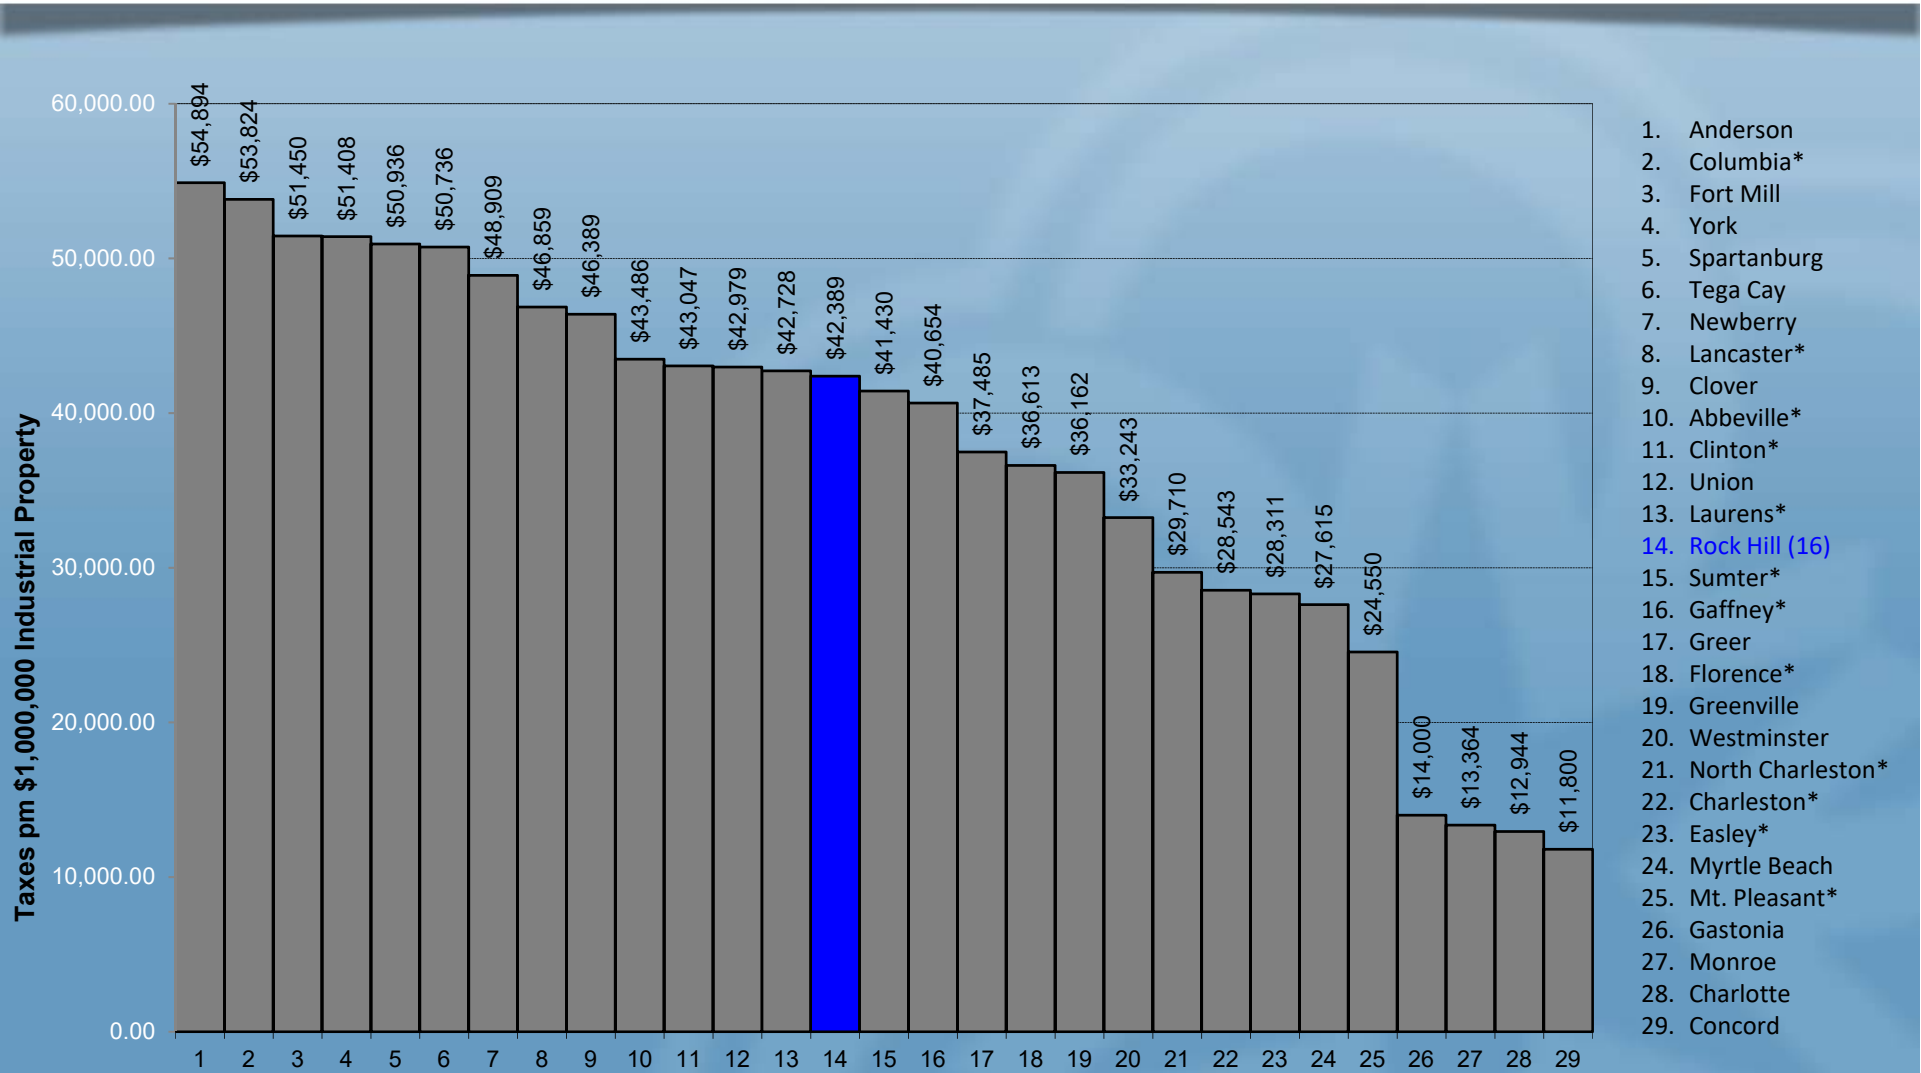

* Local Option Sales Tax

Comparison of Electric/Water/WW/Tax Rates

Rock Hill Residential Rates/Taxes Compared to S.C. Cities, PMPA Cities, Regional Cities, & York County Cities

Comparison of Electric/Water/WW/Tax Rates