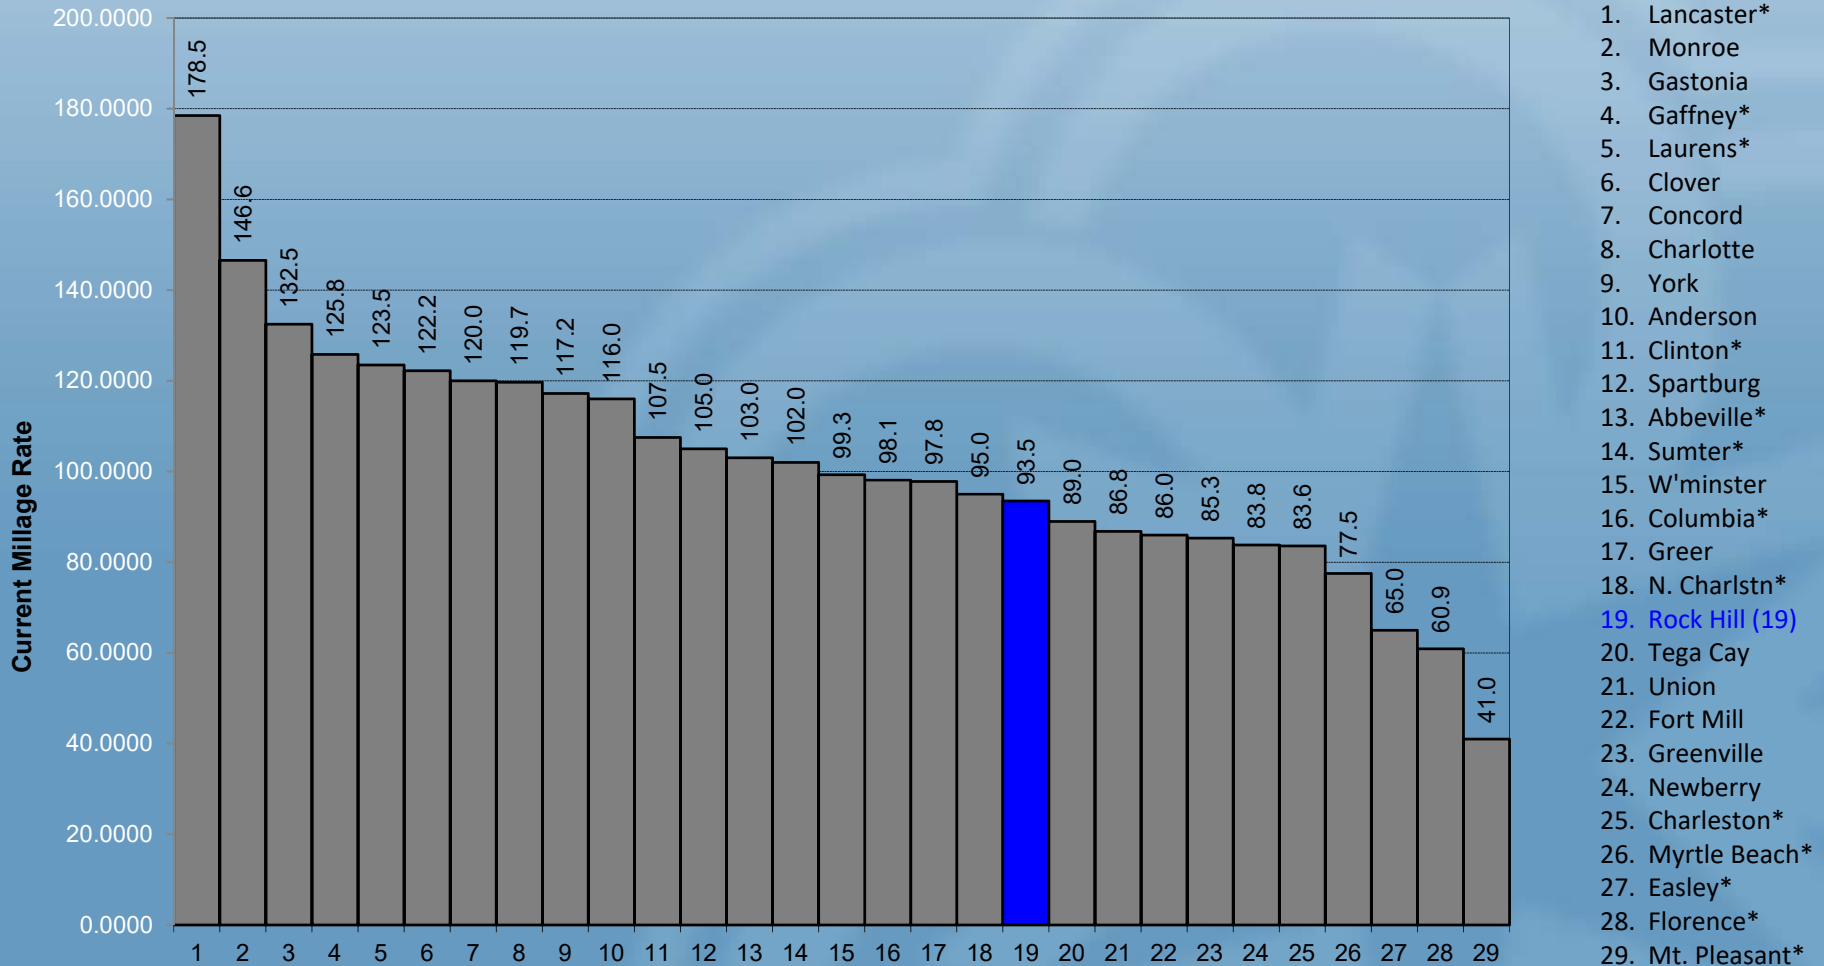

Comparison of City Tax Rates

Rock Hill City Tax Rates Compared to S.C. Cities, PMPA Cities, Regional Cities, & York County Cities

* Local Option Sales Tax