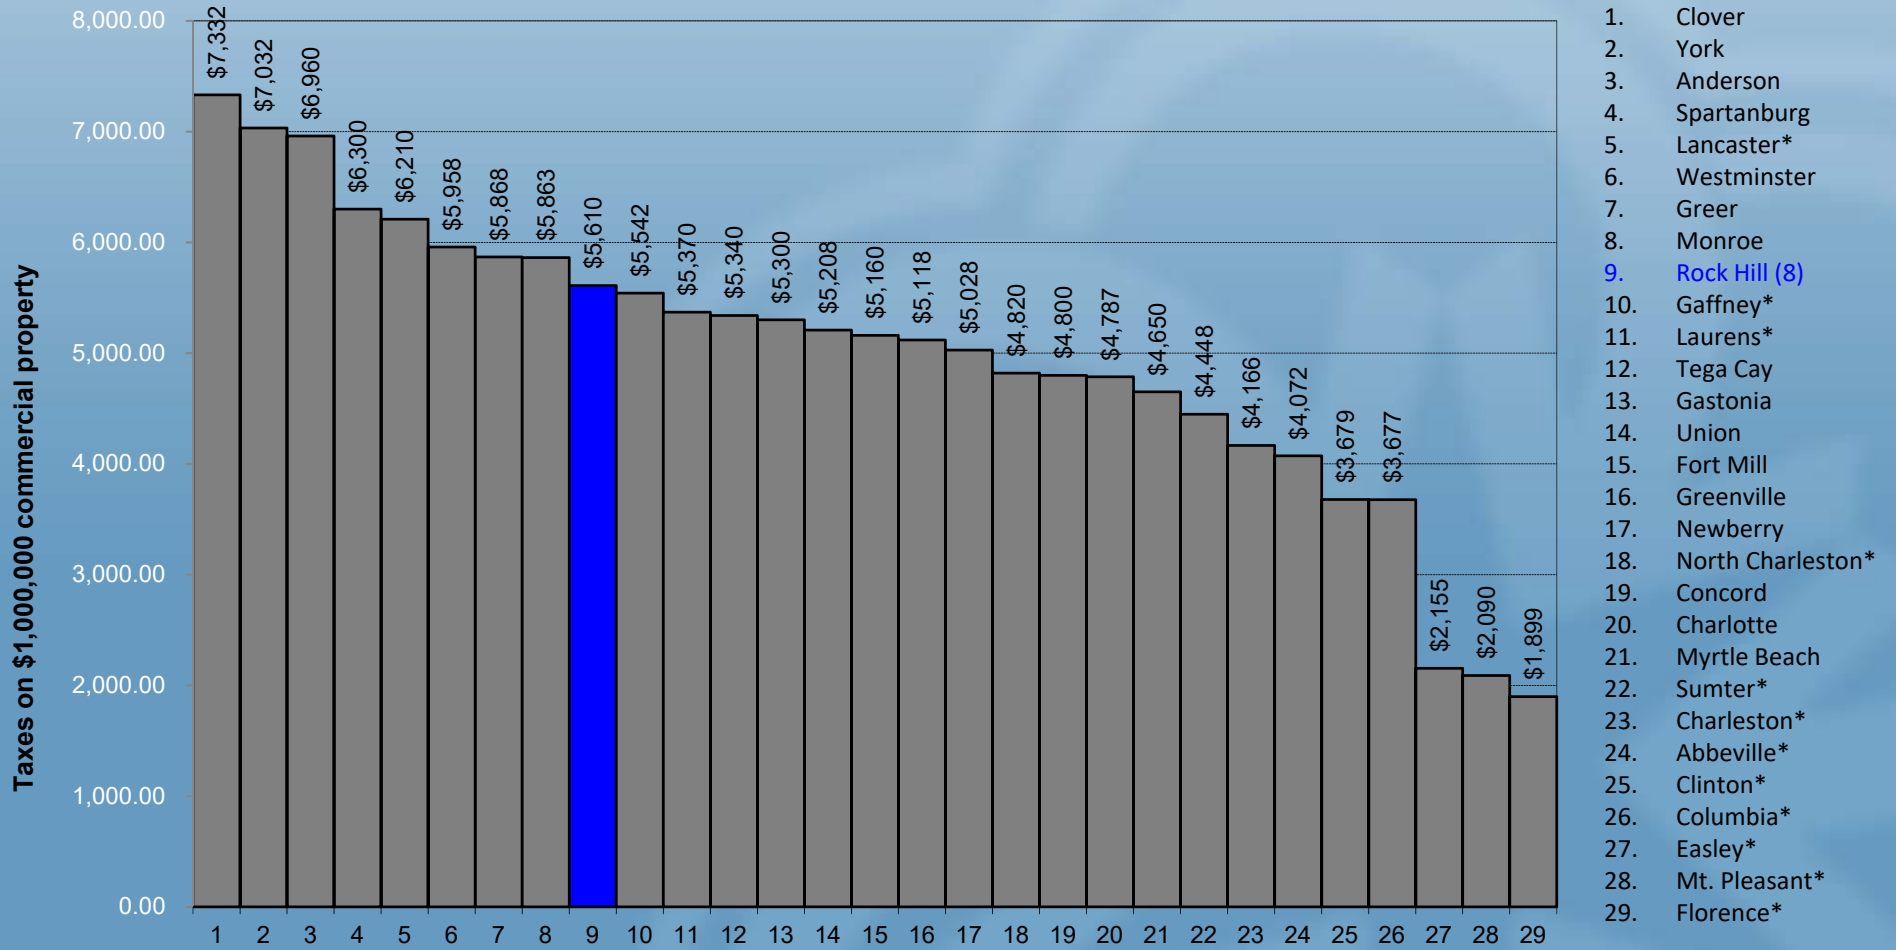

Comparison of Annual Taxes

Rock Hill City Commercial Taxes Compared to S.C. Cities, PMPA Cities, Regional Cities, & York County Cities

* Local Option Sales Tax