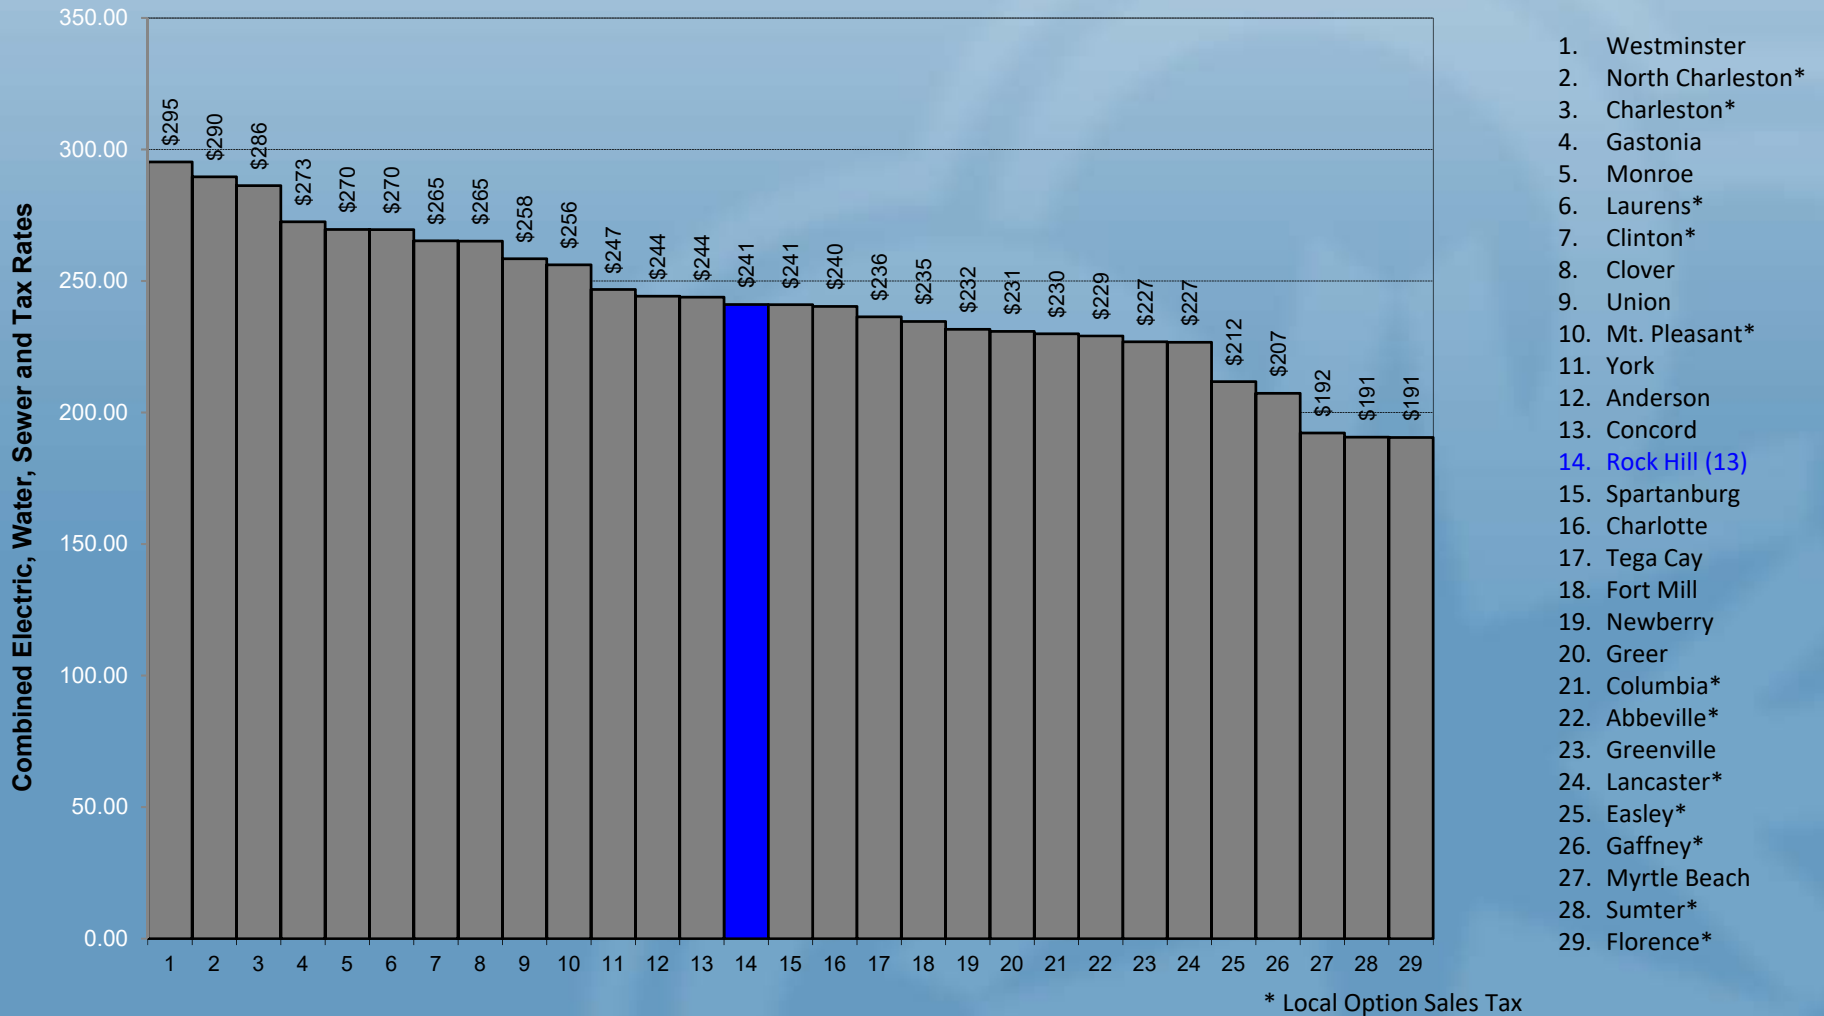

* Local Option Sales Tax

Comparison of Electric/Water/WW/Tax Rates

Rock Hill Residential Rates/Taxes Compared to S.C. Cities, PMPA Cities, Regional Cities, & York County Cities

Comparison of Electric/Water/WW/Tax Rates