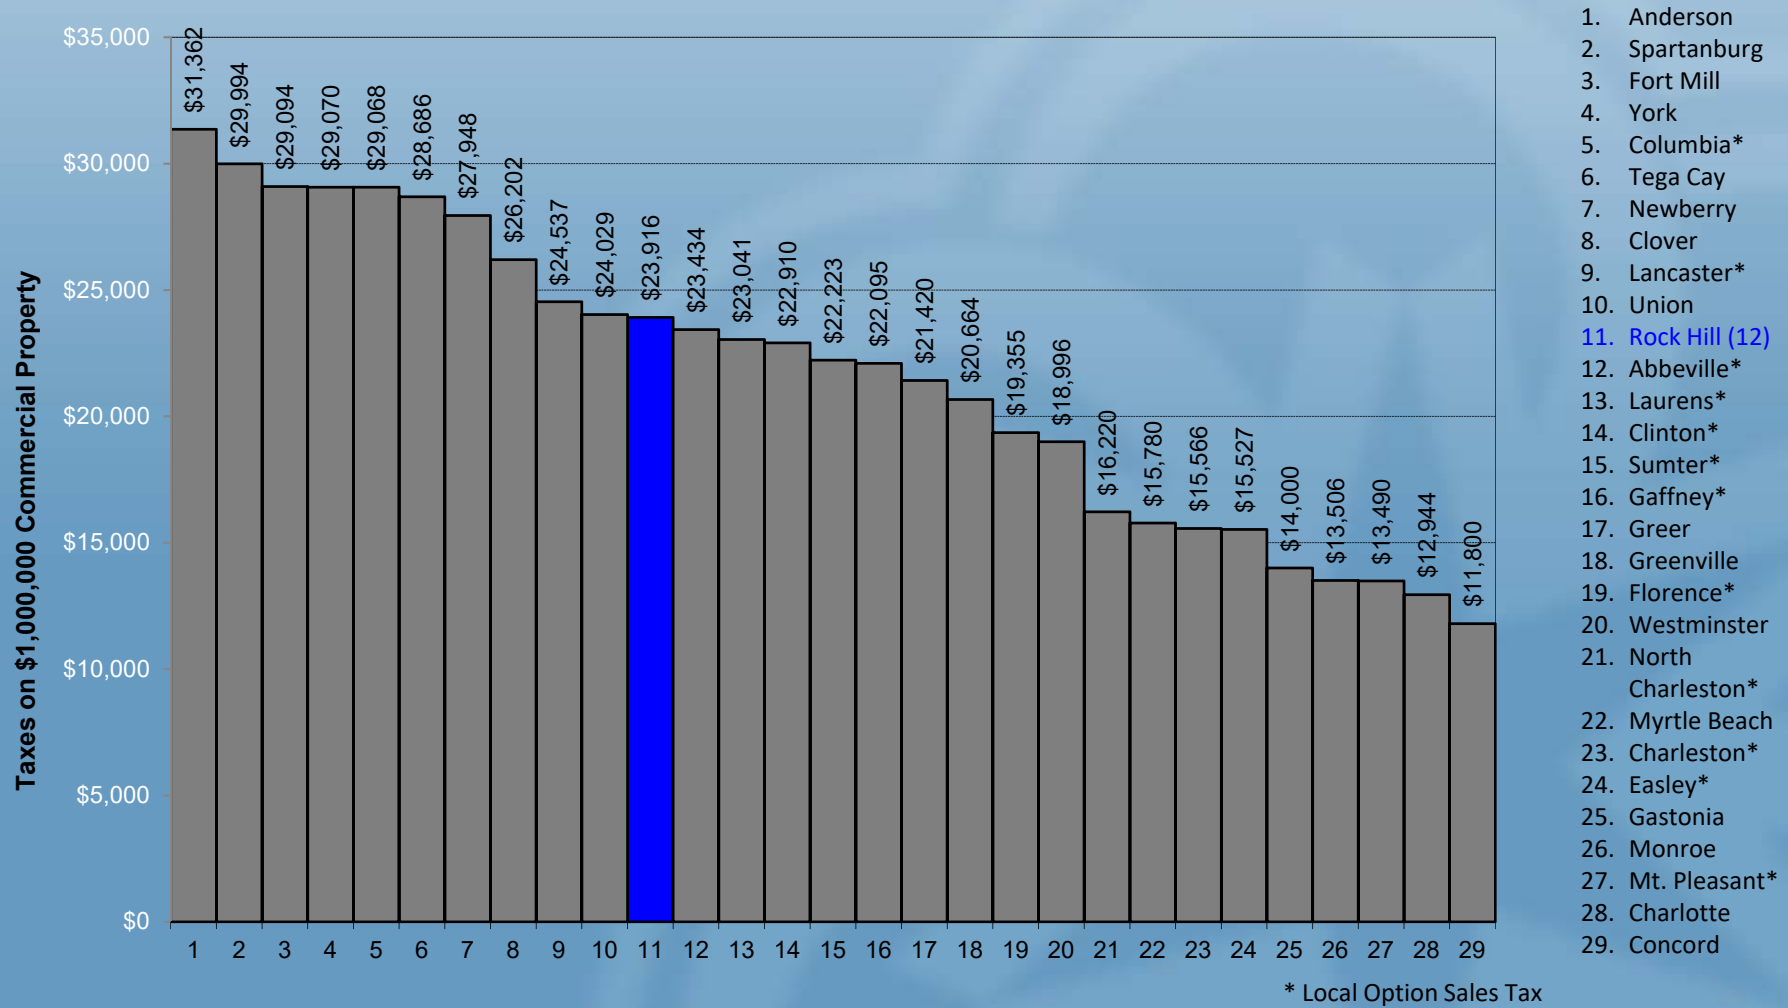

Comparison of Annual Taxes

Rock Hill City, County, & School Commercial Taxes Compared to S.C. Cities, PMPA Cities, Regional Cities, & York County Cities