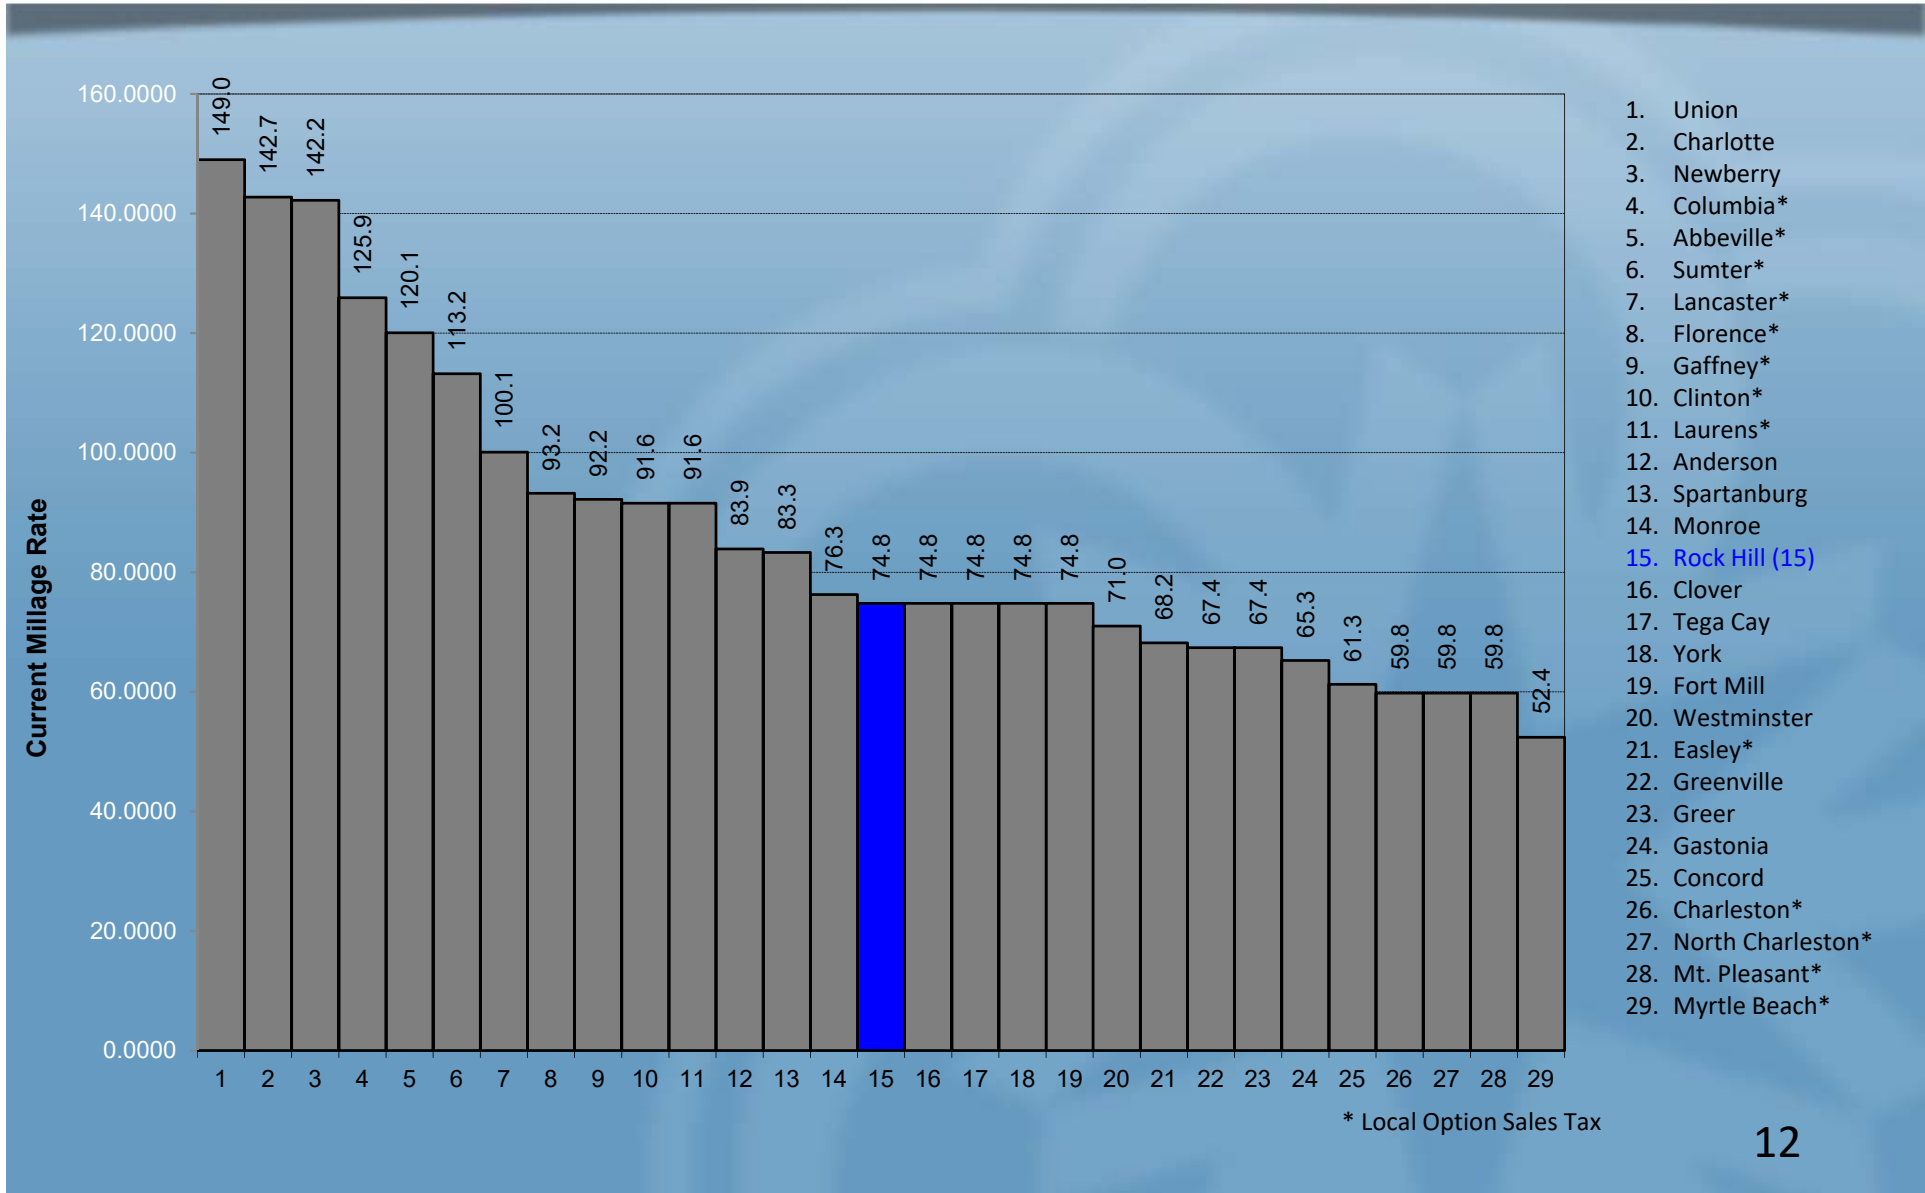

Comparison of County Tax Rates

York County Tax Rates Compared to S.C. Cities, PMPA Cities, Regional Cities, & York County Cities