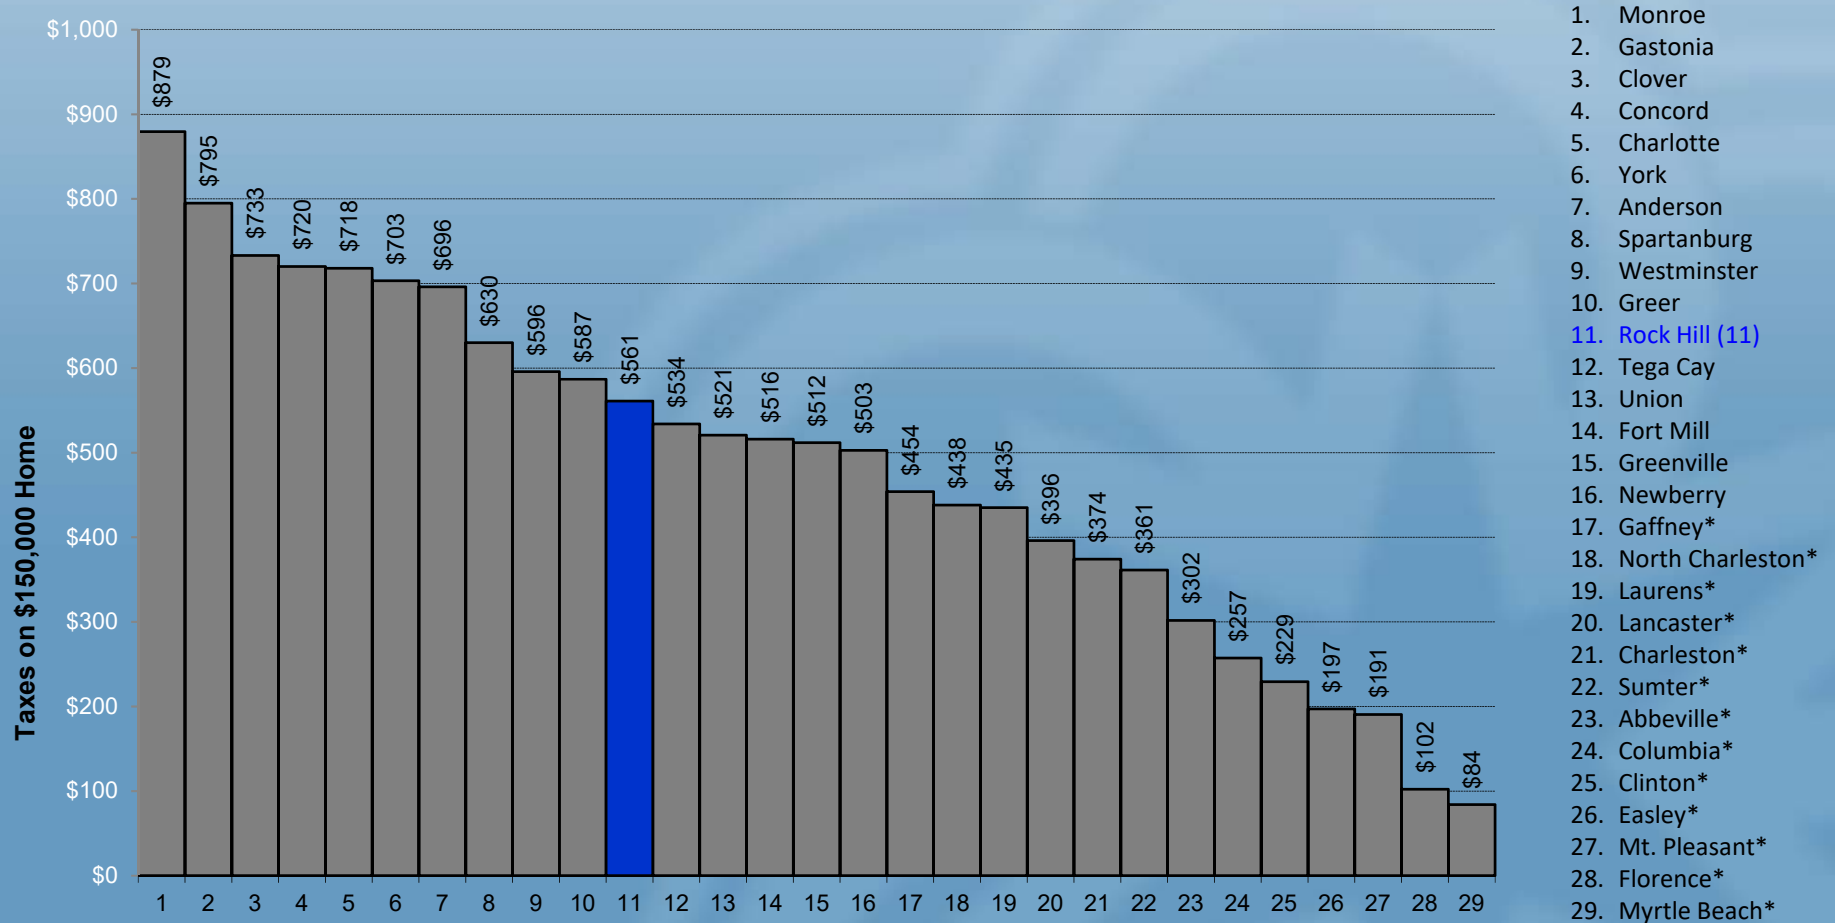

Comparison of School Tax Rates

Rock Hill School Tax Rates Compared to S.C. Cities, PMPA Cities, Regional Cities, & York County Cities

* Local Option Sales Tax

Comparison of Annual Taxes

Rock Hill City *Residential* Taxes Compared to S.C. Cities, PMPA Cities, Regional Cities, & York County Cities