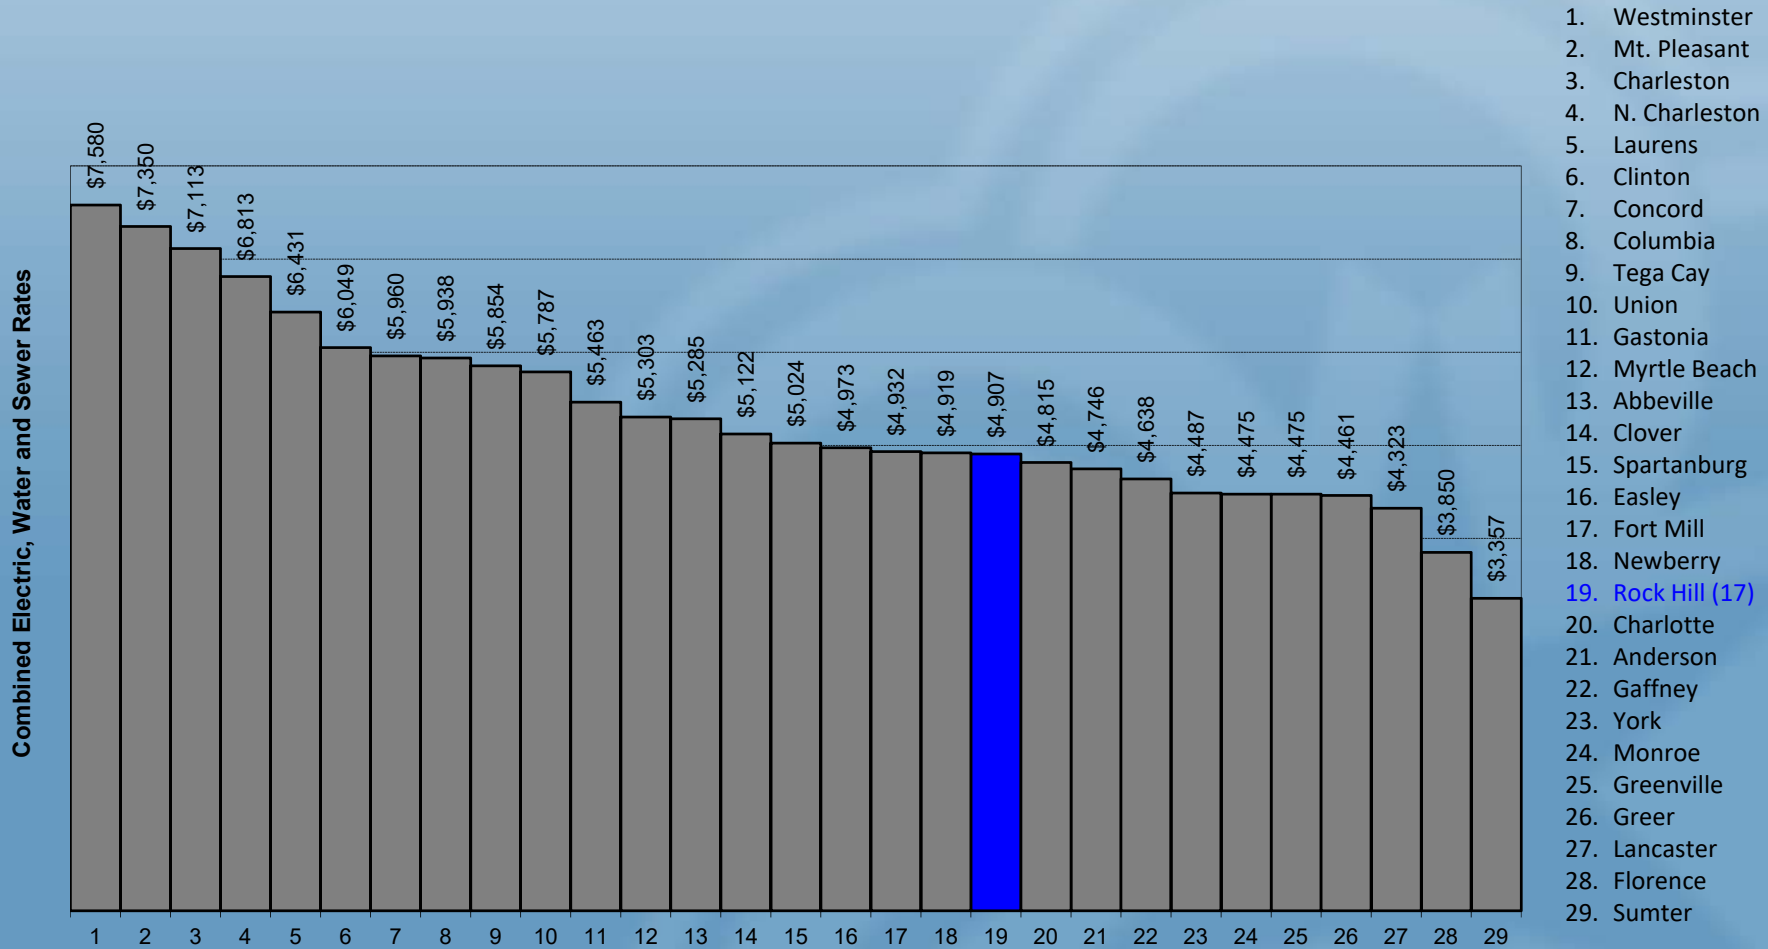

* Local Option Sales Tax