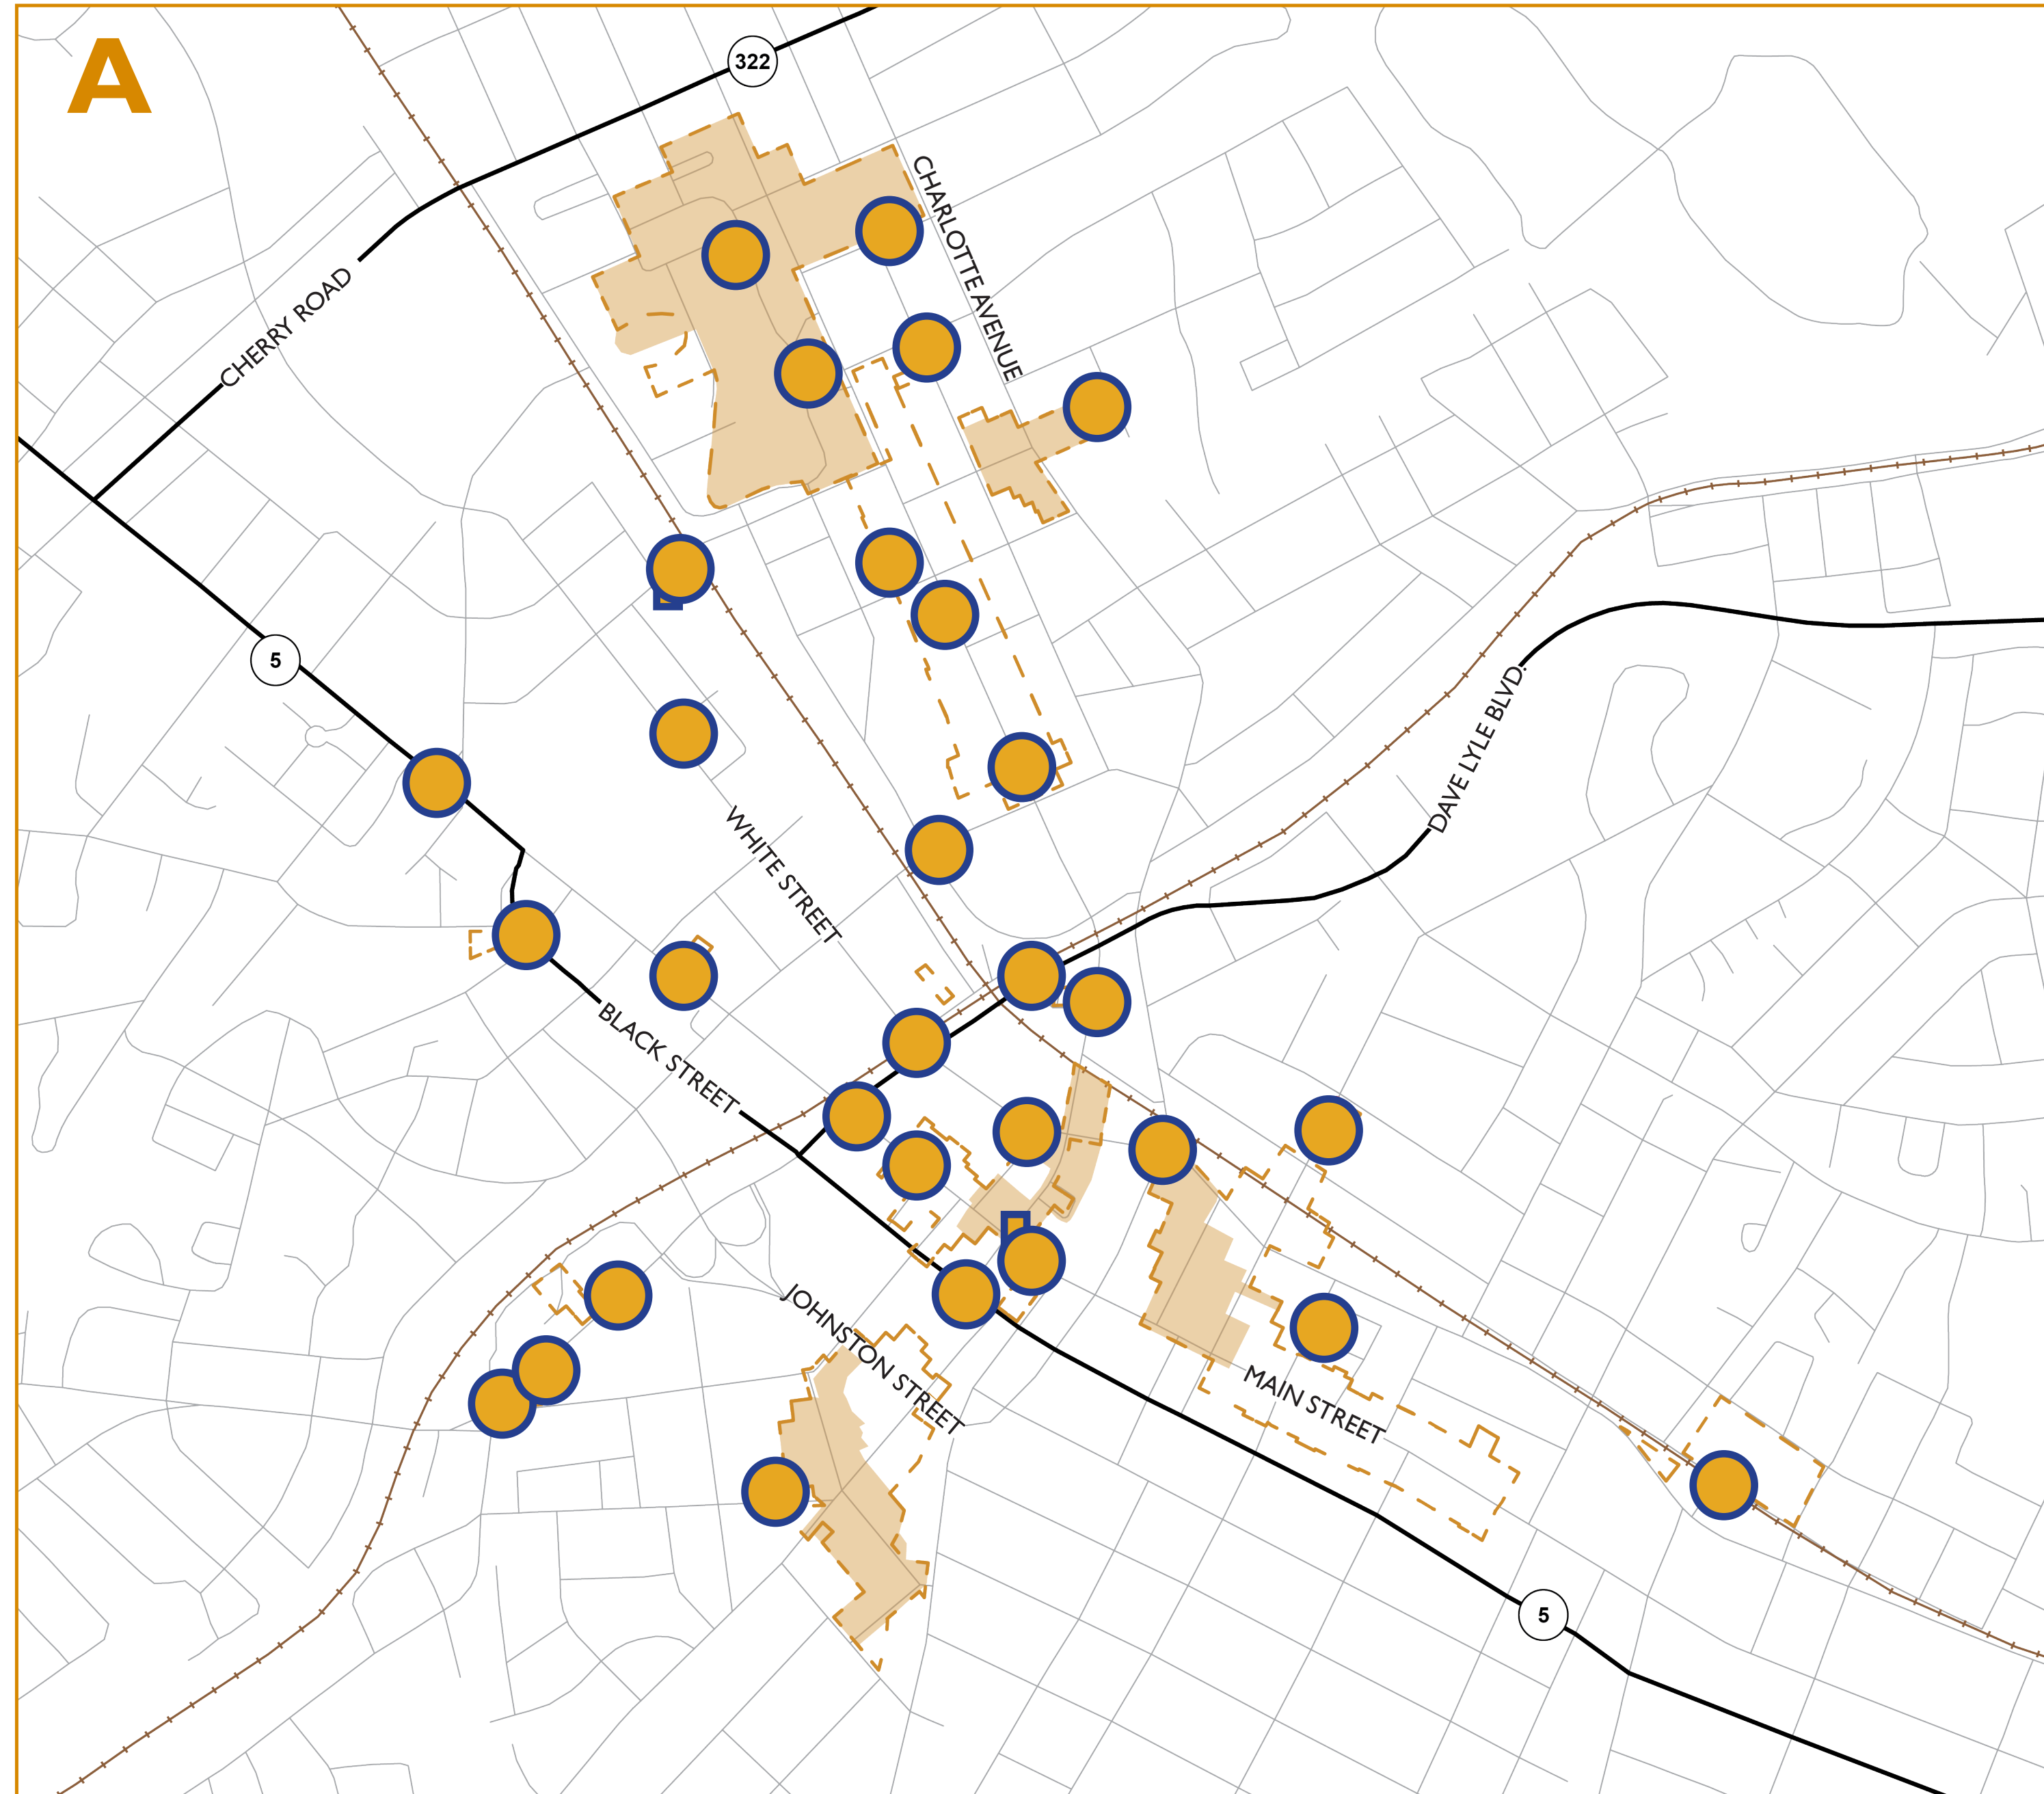

cultural resources profile

historic assets

6 Historic Districts
3 Recognized Historic Sites
18 National Designation
20 Local Designation

- Historic Sites
- National Historic District
- Local Historic District

NORTH

cultural resources profile

\$27 MILLION
York County Industry

846 FULL-TIME JOBS
York County

\$2 MILLION
S.C. & Local Revenue

cultural district

- Art & Culture Assets & Facilities
- Historic Walking Tour

cultural assets in planning area

- Art & Culture Assets & Facilities
- Planning Area
- City Limits

3 Miles