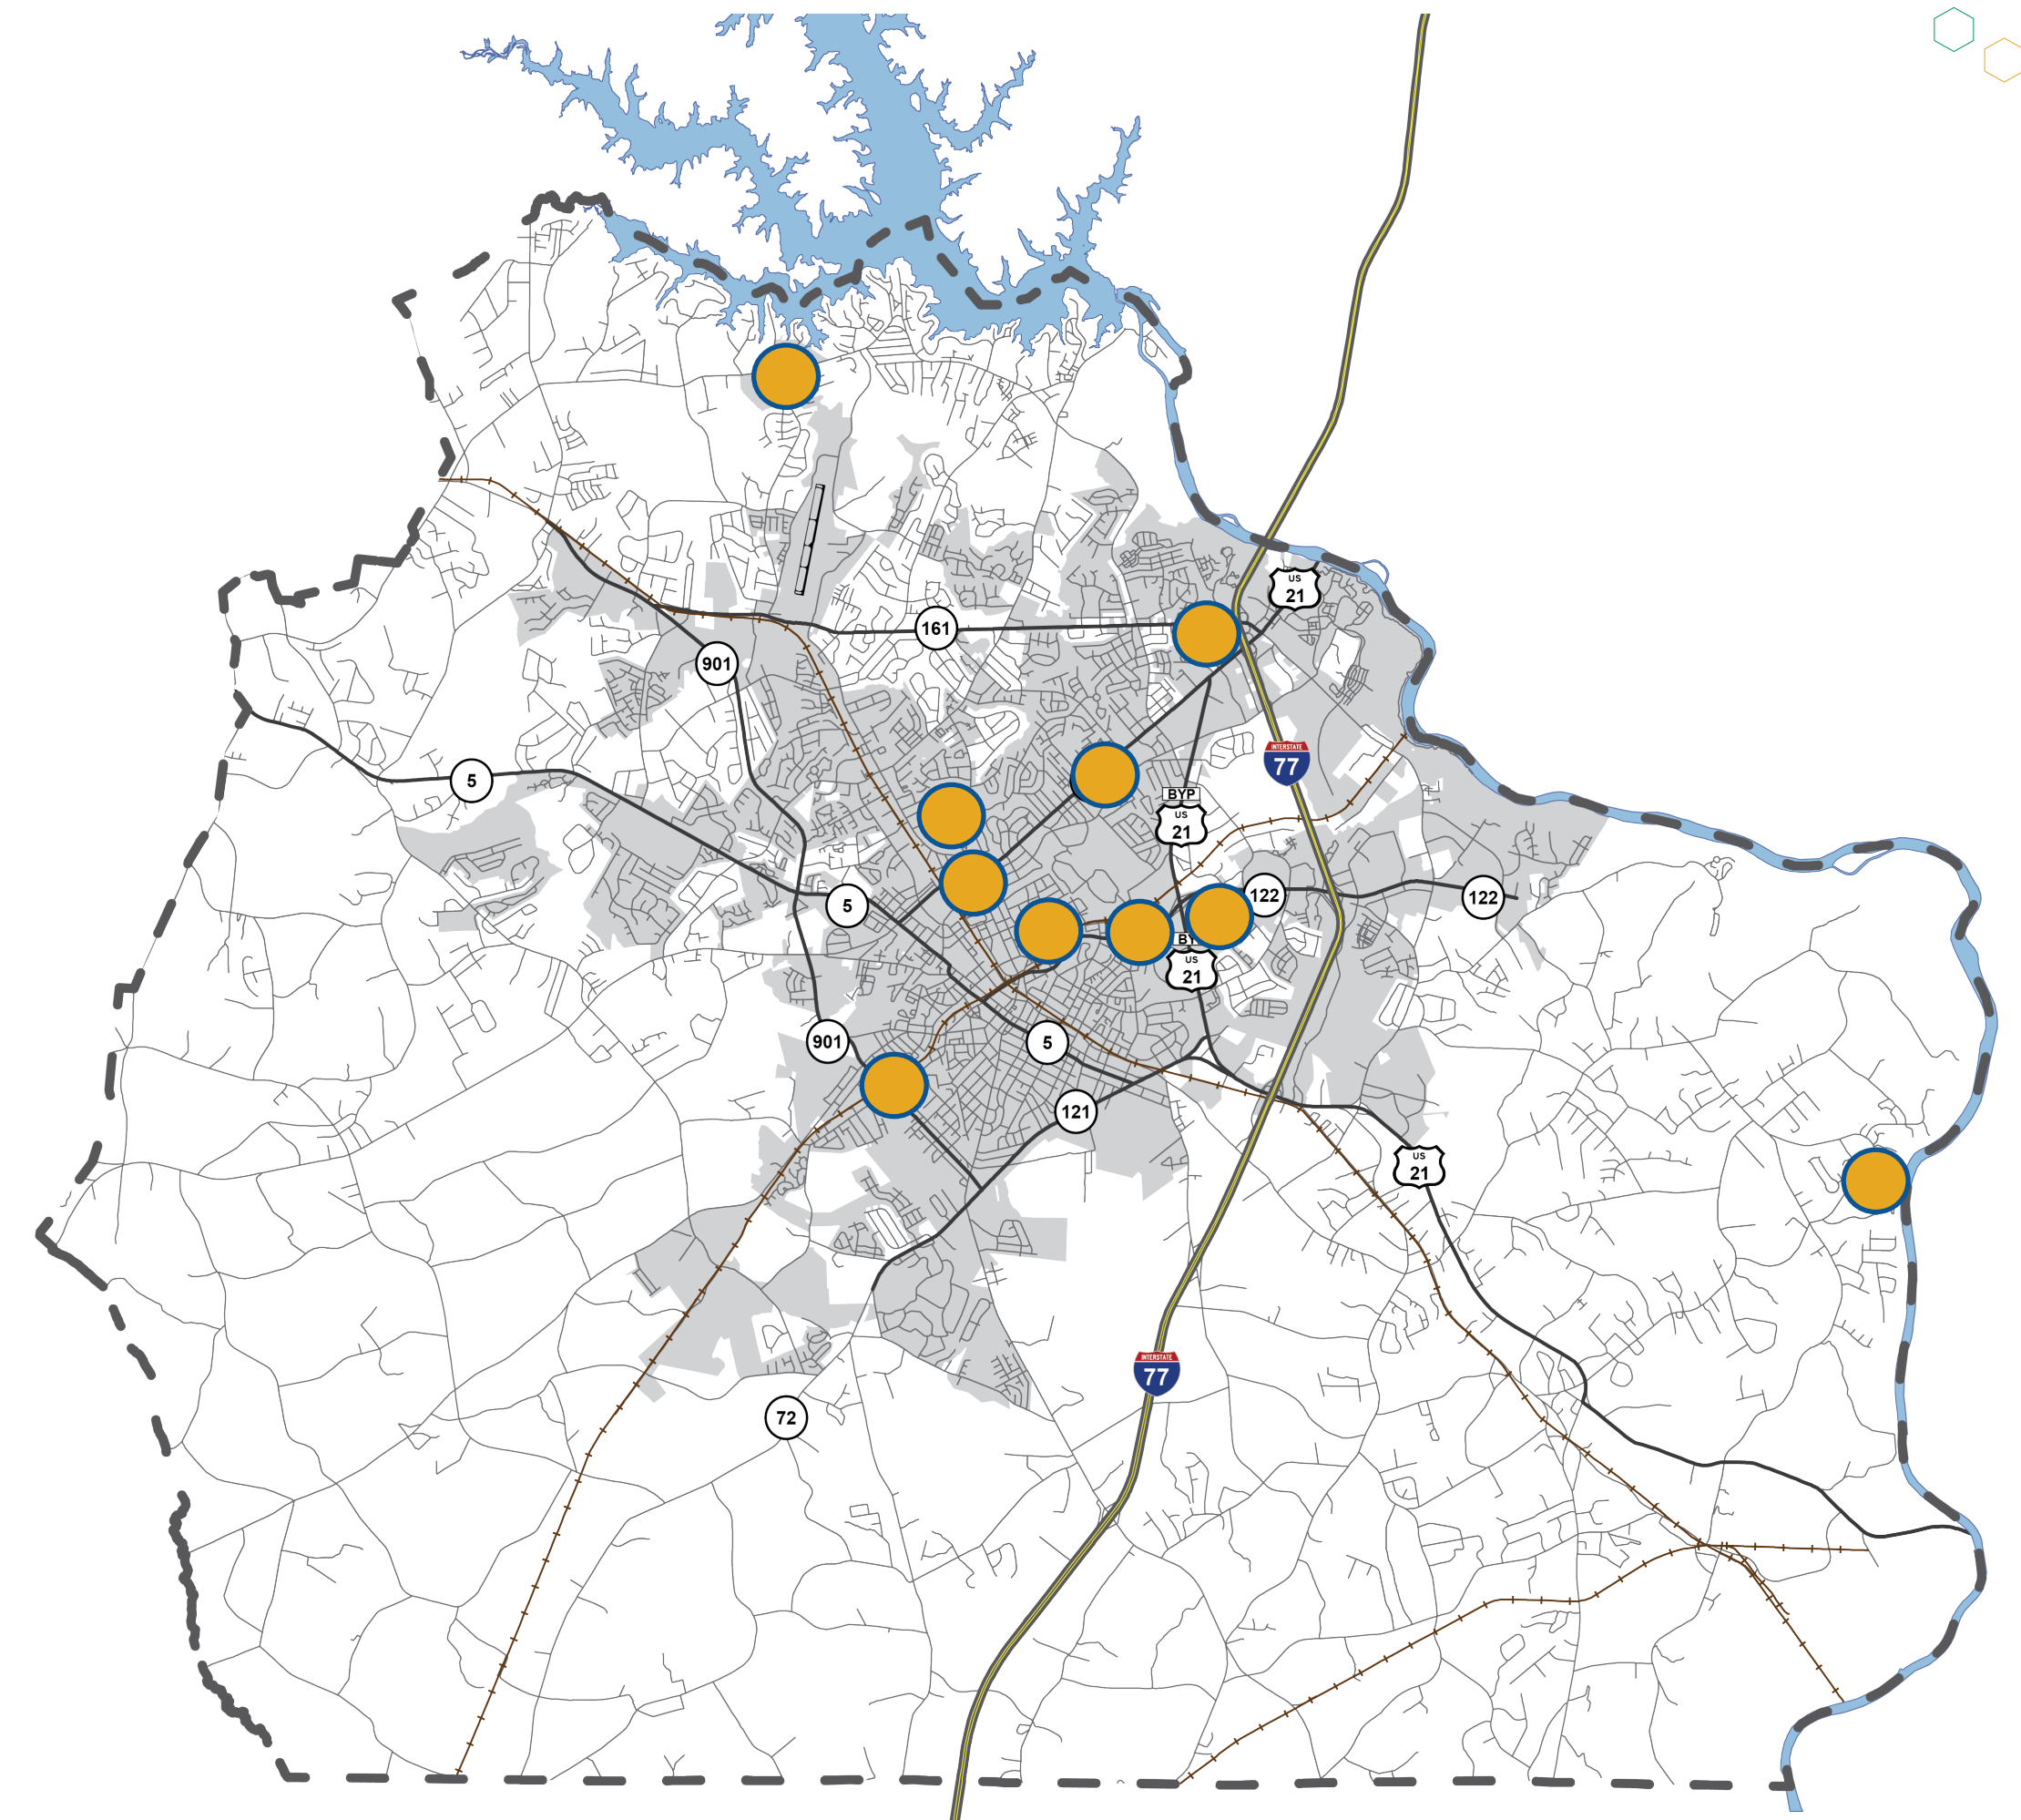

cultural resources profile

historic assets

6 Historic Districts
3 Recognized Historic Sites
18 National Designation
20 Local Designation

- Historic Sites
- National Historic District
- Local Historic District

NORTH

cultural resources profile

\$27 MILLION
York County Industry

846 FULL-TIME JOBS
York County

\$2 MILLION
S.C. & Local Revenue

cultural district

- Art & Culture Assets & Facilities
- Historic Walking Tour

cultural assets in planning area

- Art & Culture Assets & Facilities
- Planning Area
- City Limits

3 Miles