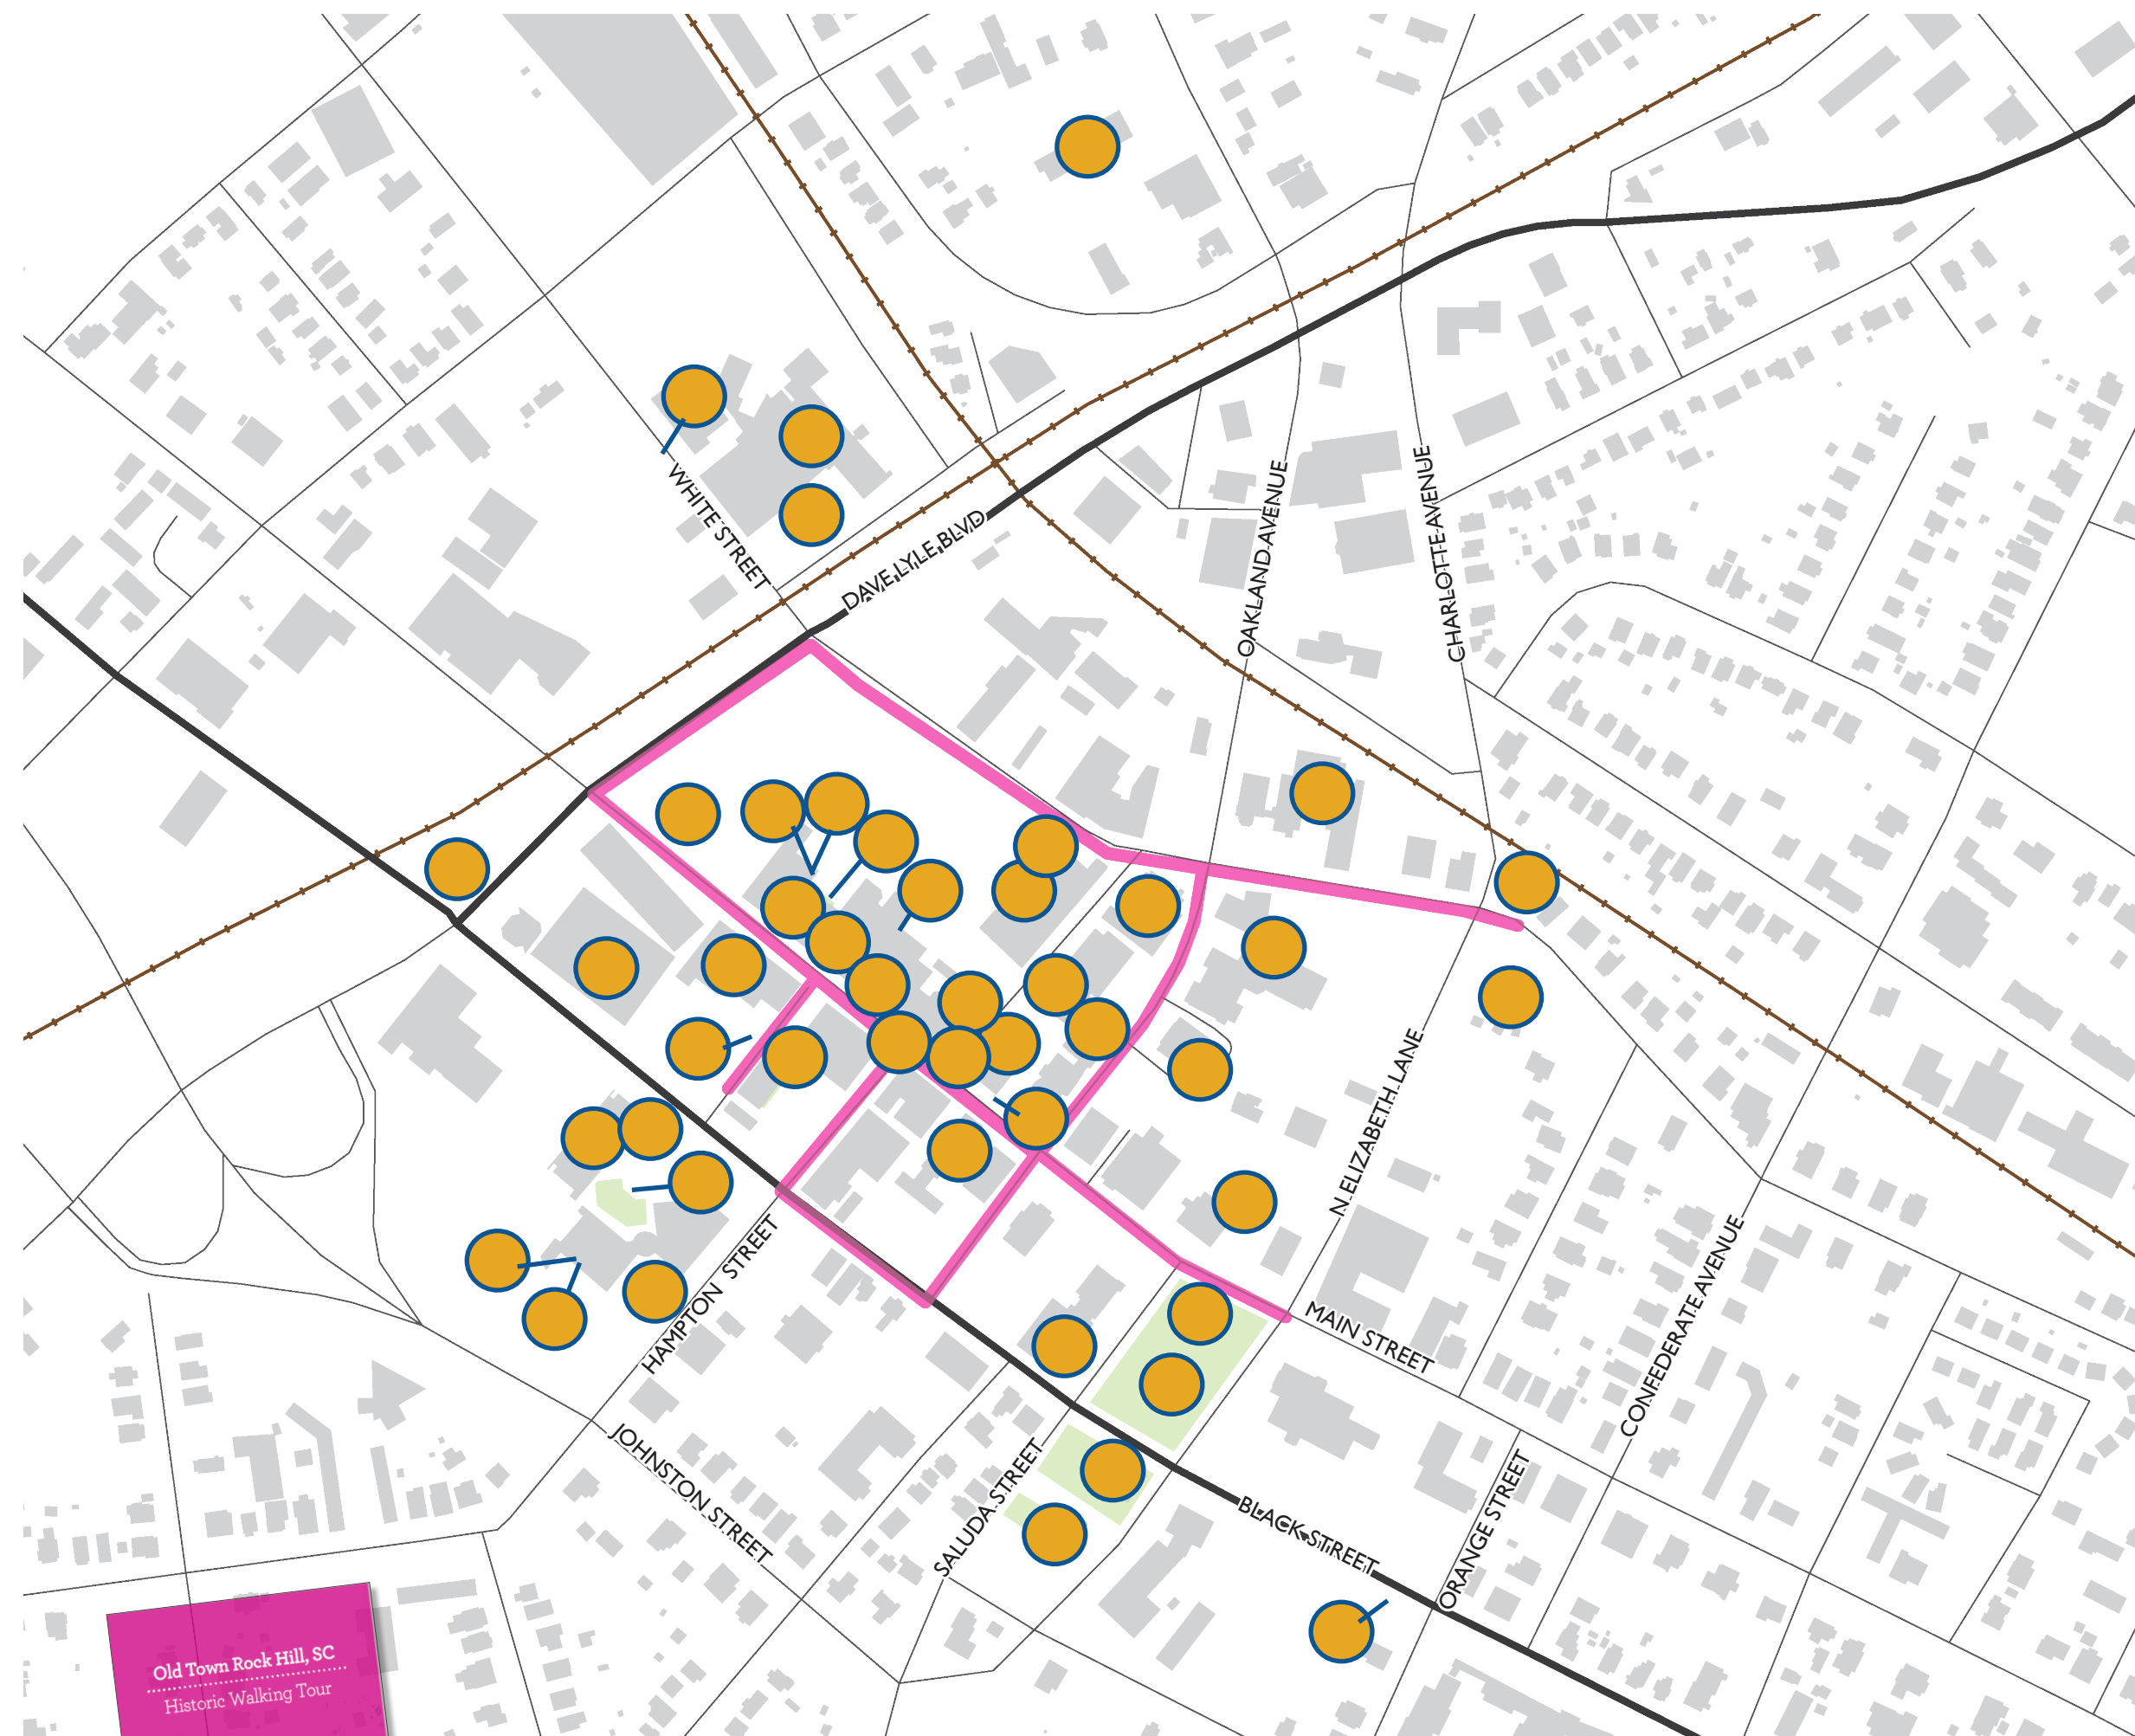

cultural resources profile

historic assets

6 Historic Districts
3 Recognized Historic Sites
18 National Designation
20 Local Designation

- Historic Sites
- National Historic District
- Local Historic District

NORTH

cultural resources profile

\$27 MILLION
York County Industry

846 FULL-TIME JOBS
York County

\$2 MILLION
S.C. & Local Revenue

cultural district

- Art & Culture Assets & Facilities
- Historic Walking Tour

cultural assets in planning area

- Art & Culture Assets & Facilities
- Planning Area
- City Limits

3 Miles