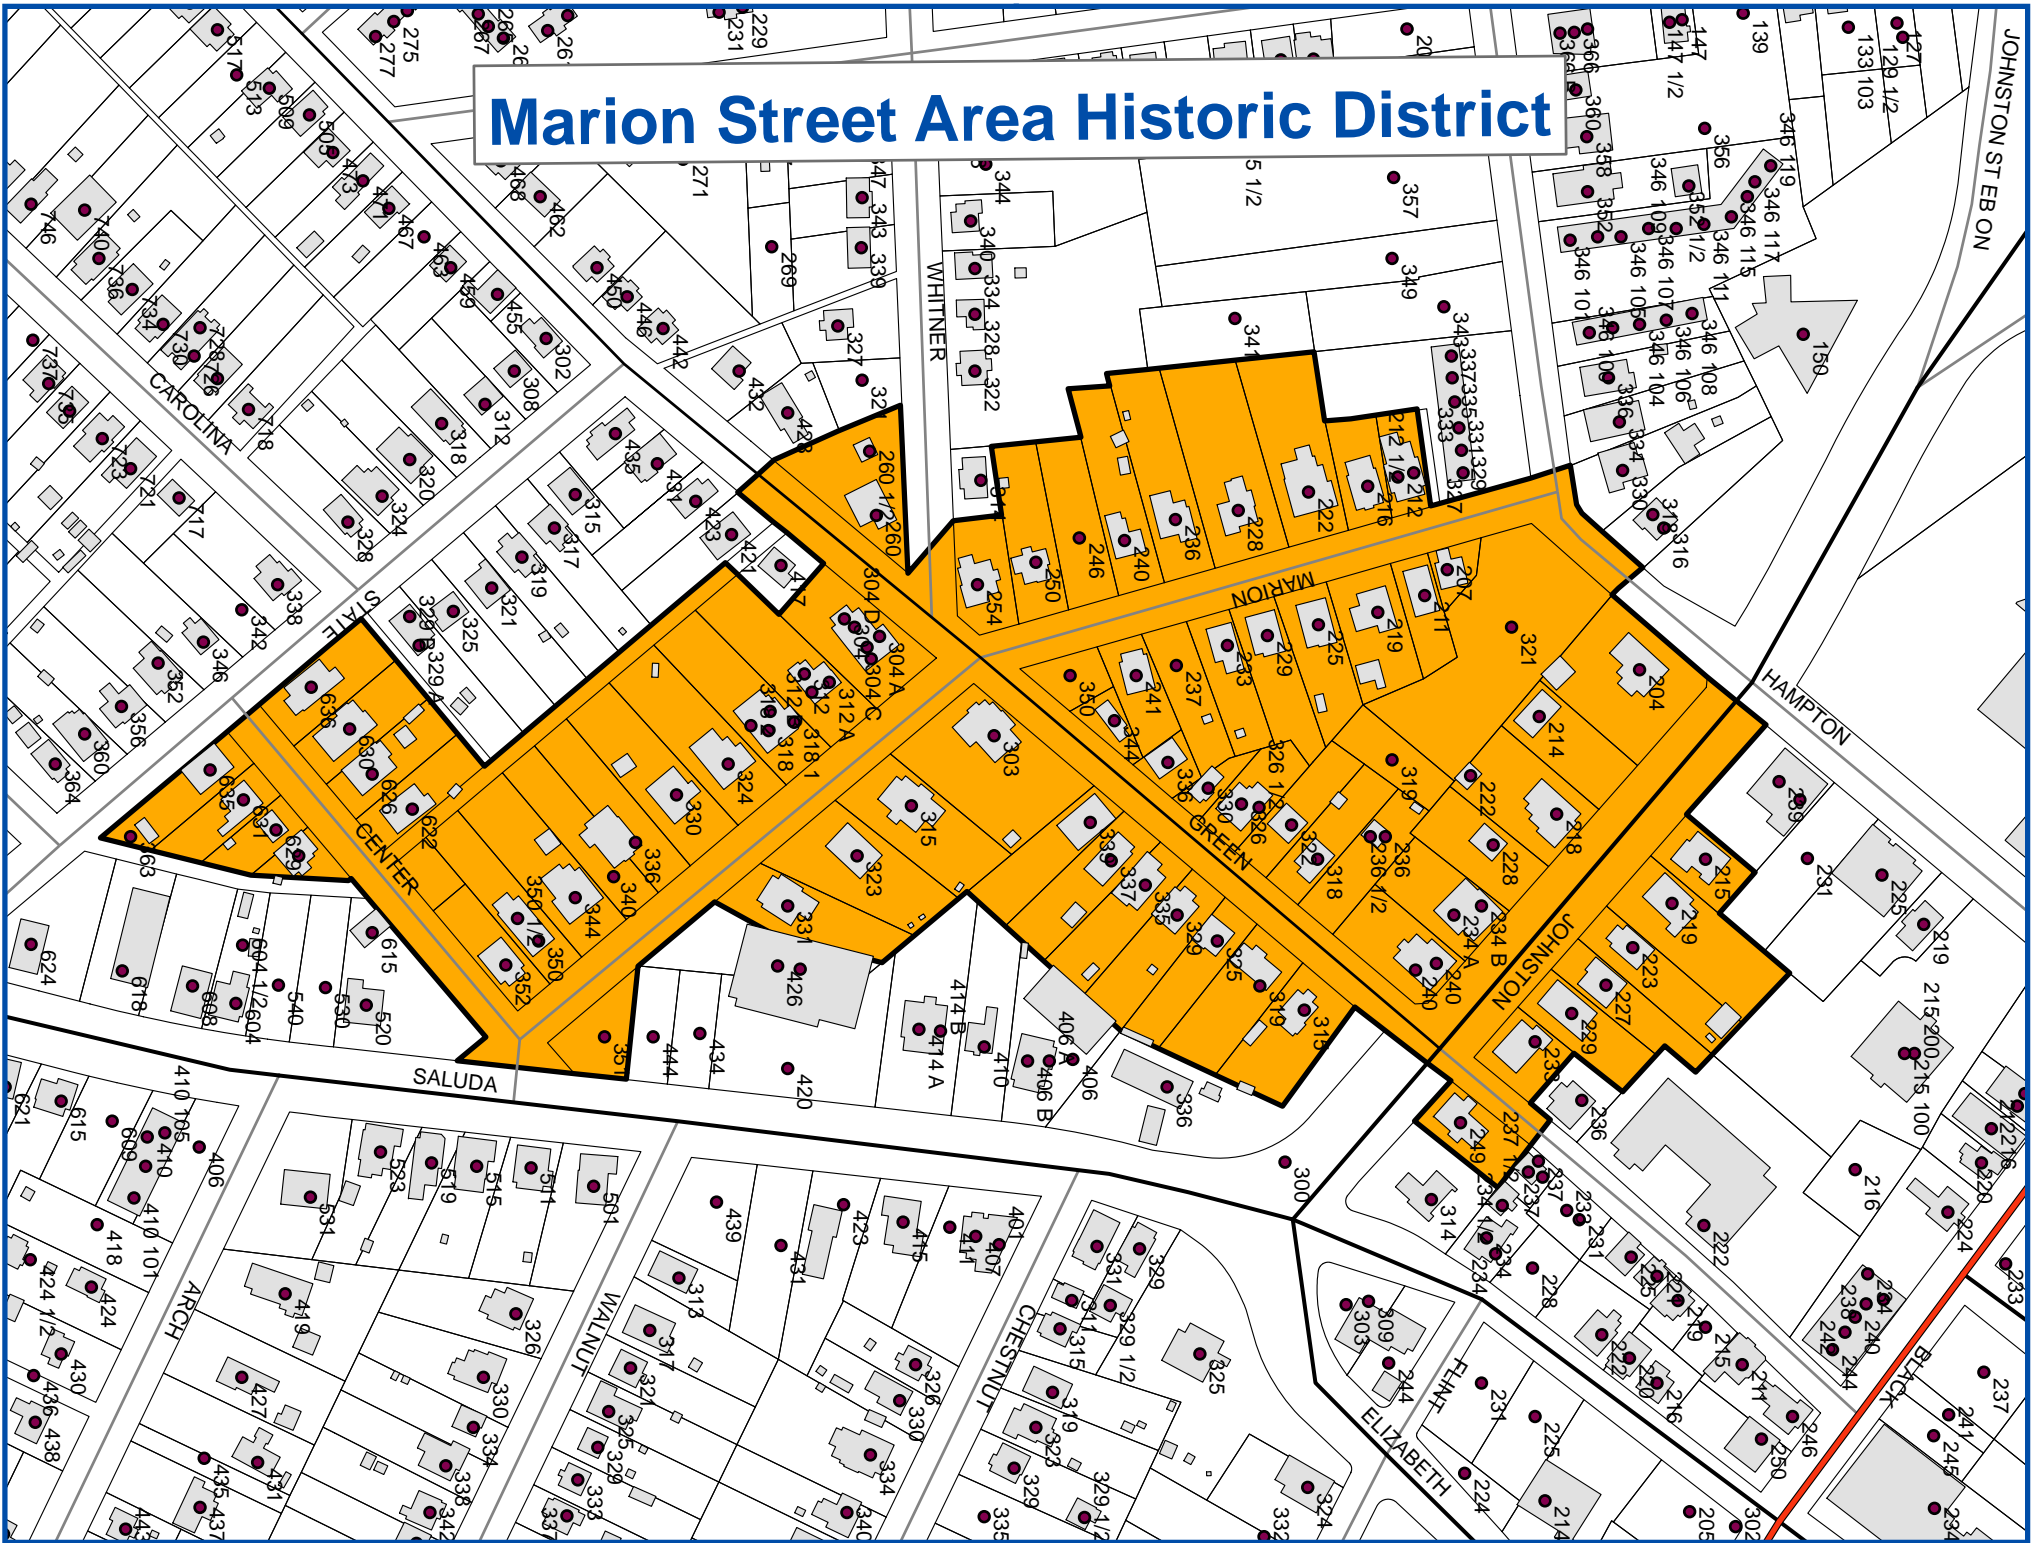

Marion Street Area Historic District

Rock Hill Old Town Historic District

McCosh House

Cotton Factory

First Presbyterian Church

Bynum Cotton Warehouse

Williams Gulf Station

Dr. Fennell House

Reid Street/North Confederate Avenue Area Historic District

Oakland Avenue Area & Charlotte Avenue/ Aiken Avenue Area Historic Districts

Charlotte Avenue/Aiken Avenue