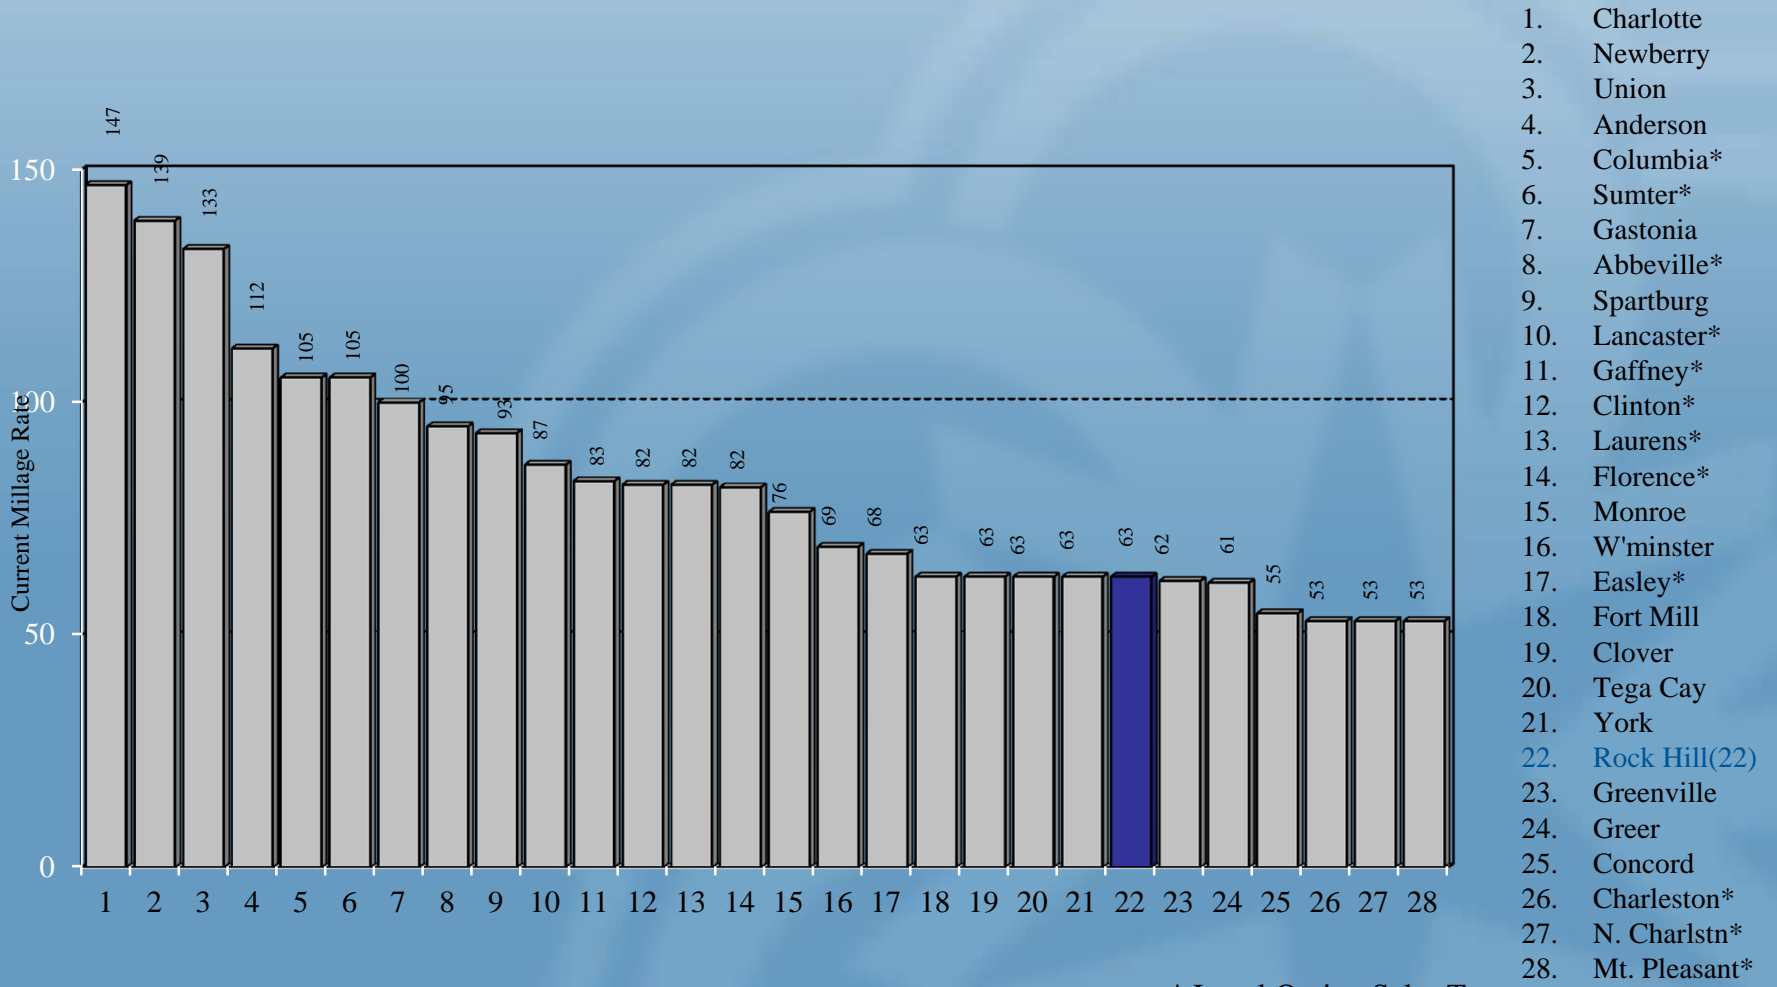

Comparison of City Tax Rates

Rock Hill City Tax Rates Compared to S.C. Cities, PMPA Cities, Regional Cities, & York County Cities

* Local Option Sales Tax

Comparison of County Tax Rates

Rock Hill County Tax Rates Compared to S.C. Cities, PMPA Cities, Regional Cities, & York County Cities