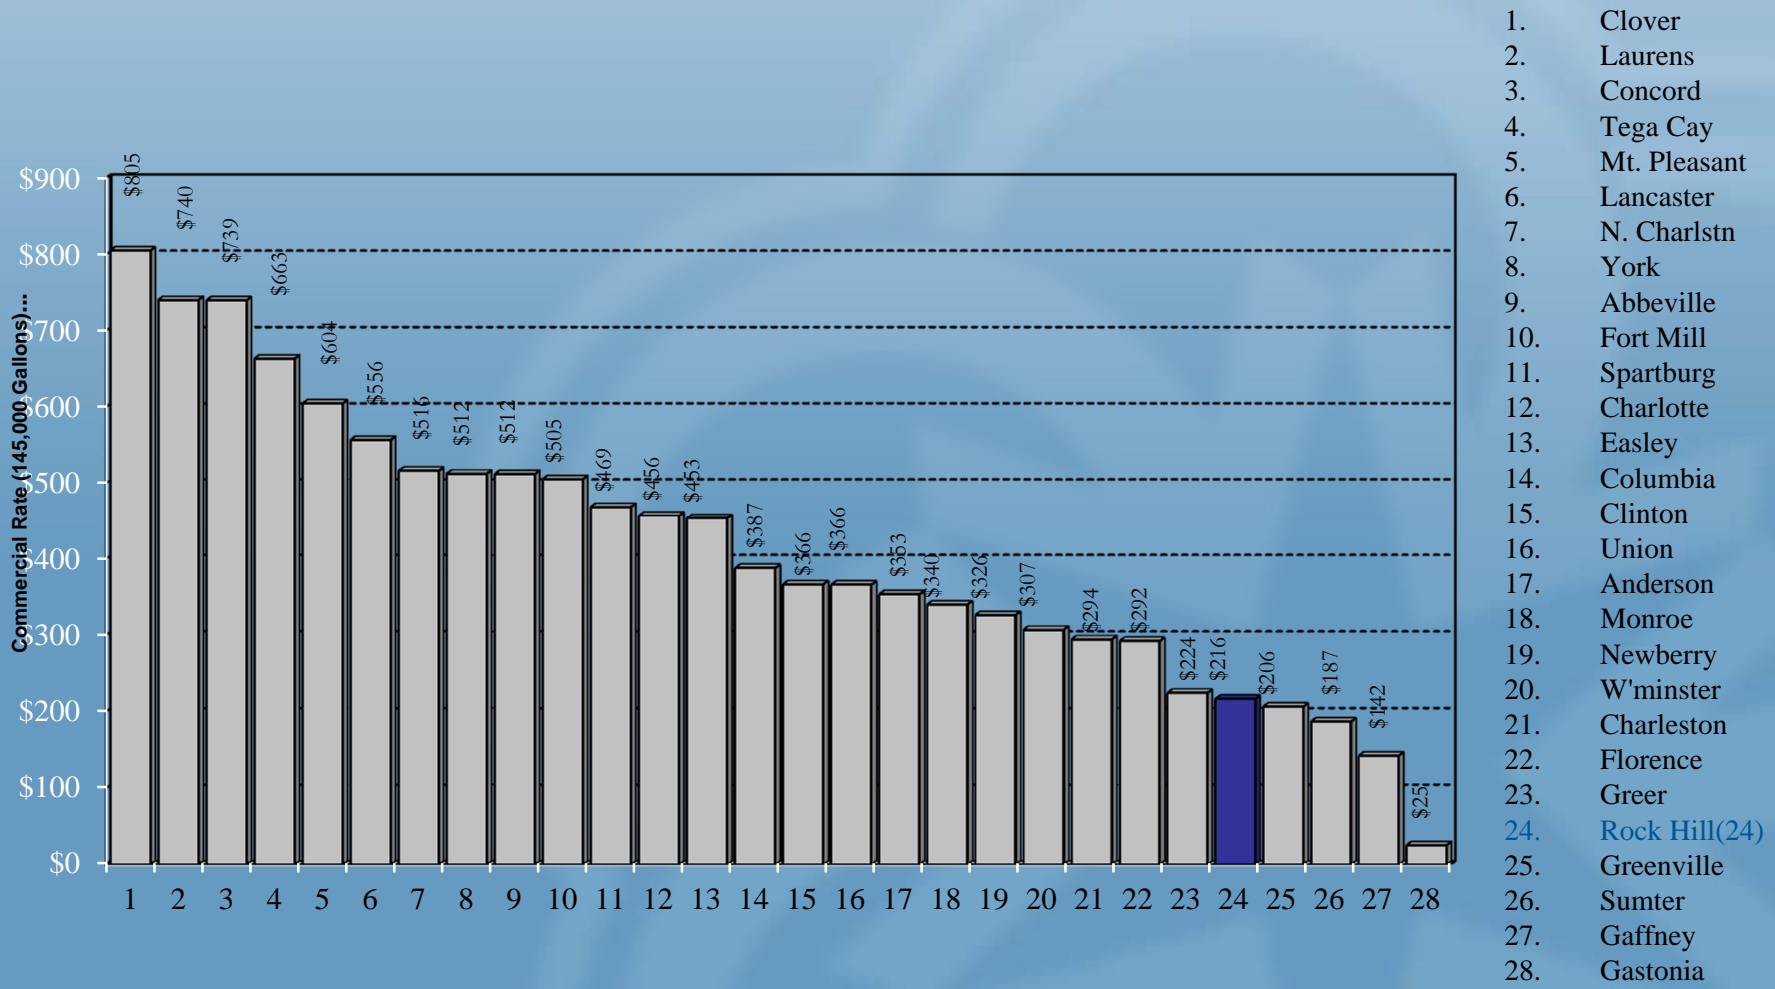

Comparison of Water Rates

Rock Hill Residential Rates Compared to S.C. Cities, PMPA Cities, Regional Cities, & York County Cities

Comparison of Water Rates

Rock Hill Commercial Rates Compared to S.C. Cities, PMPA Cities, Regional Cities, & York County Cities