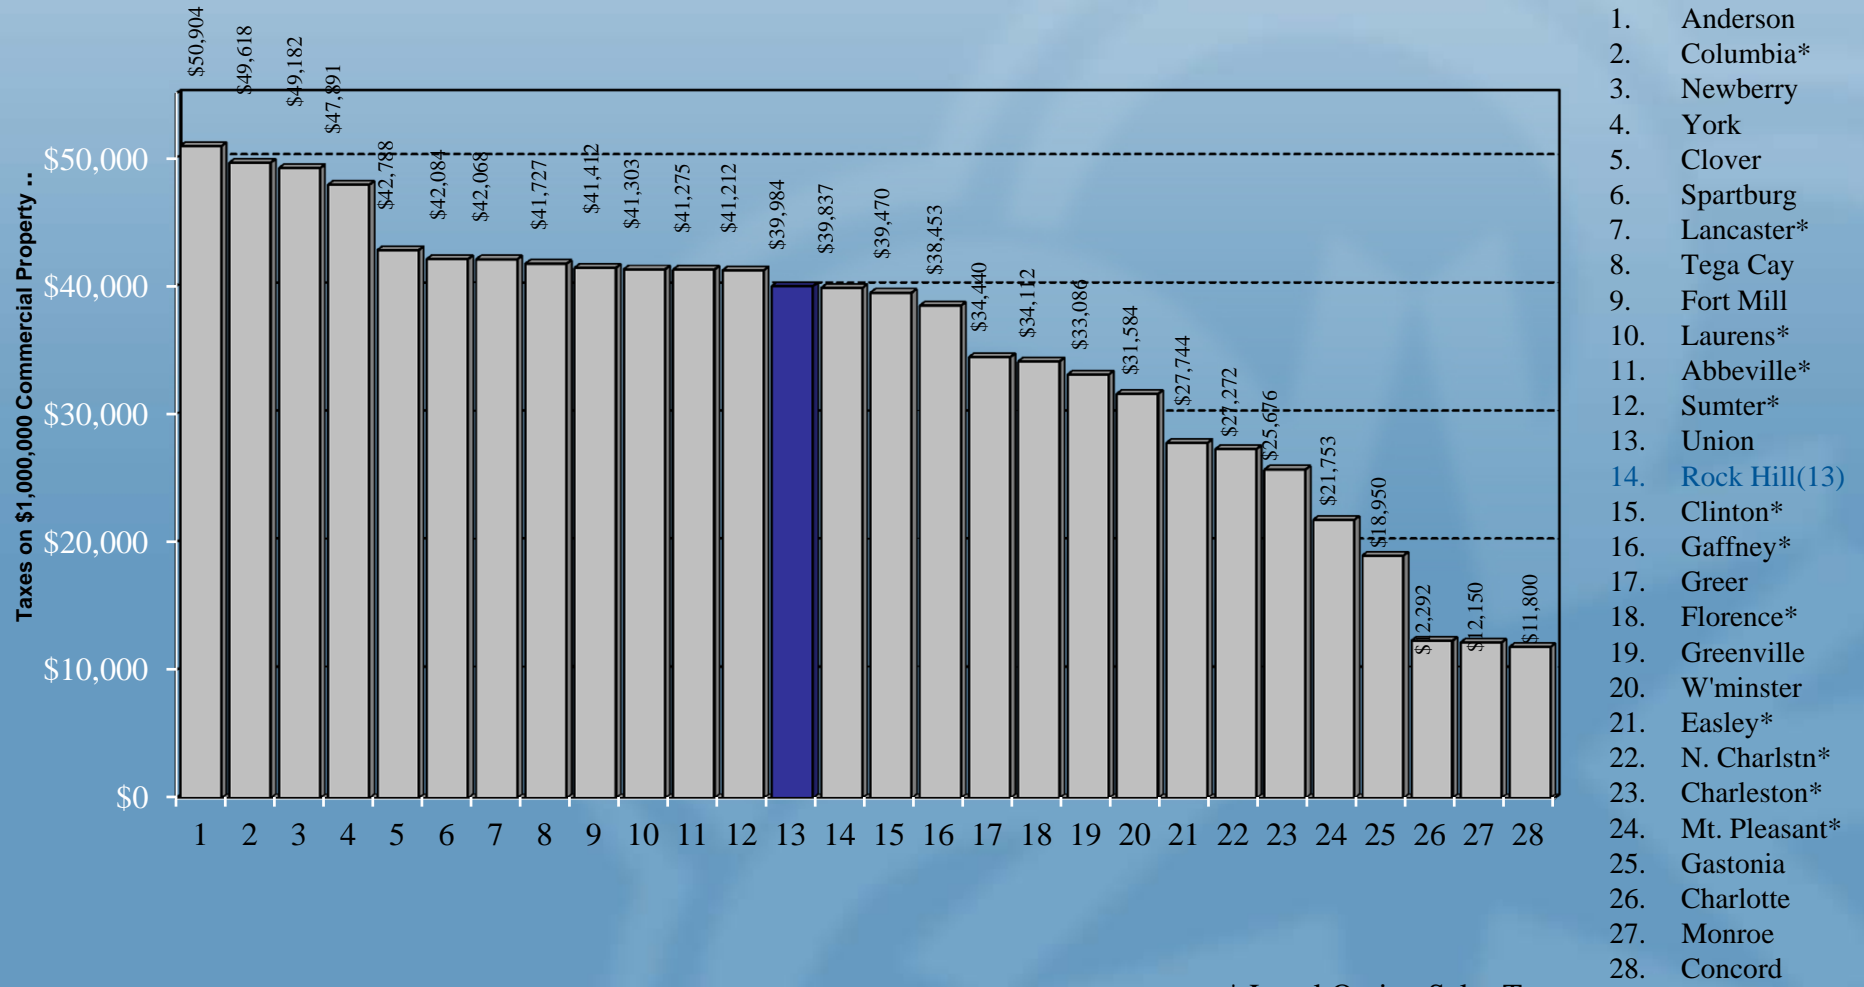

Comparison of Annual Taxes

Rock Hill City, County, & School Industrial Taxes Compared to S.C. Cities, PMPA Cities, Regional Cities, & York County Cities