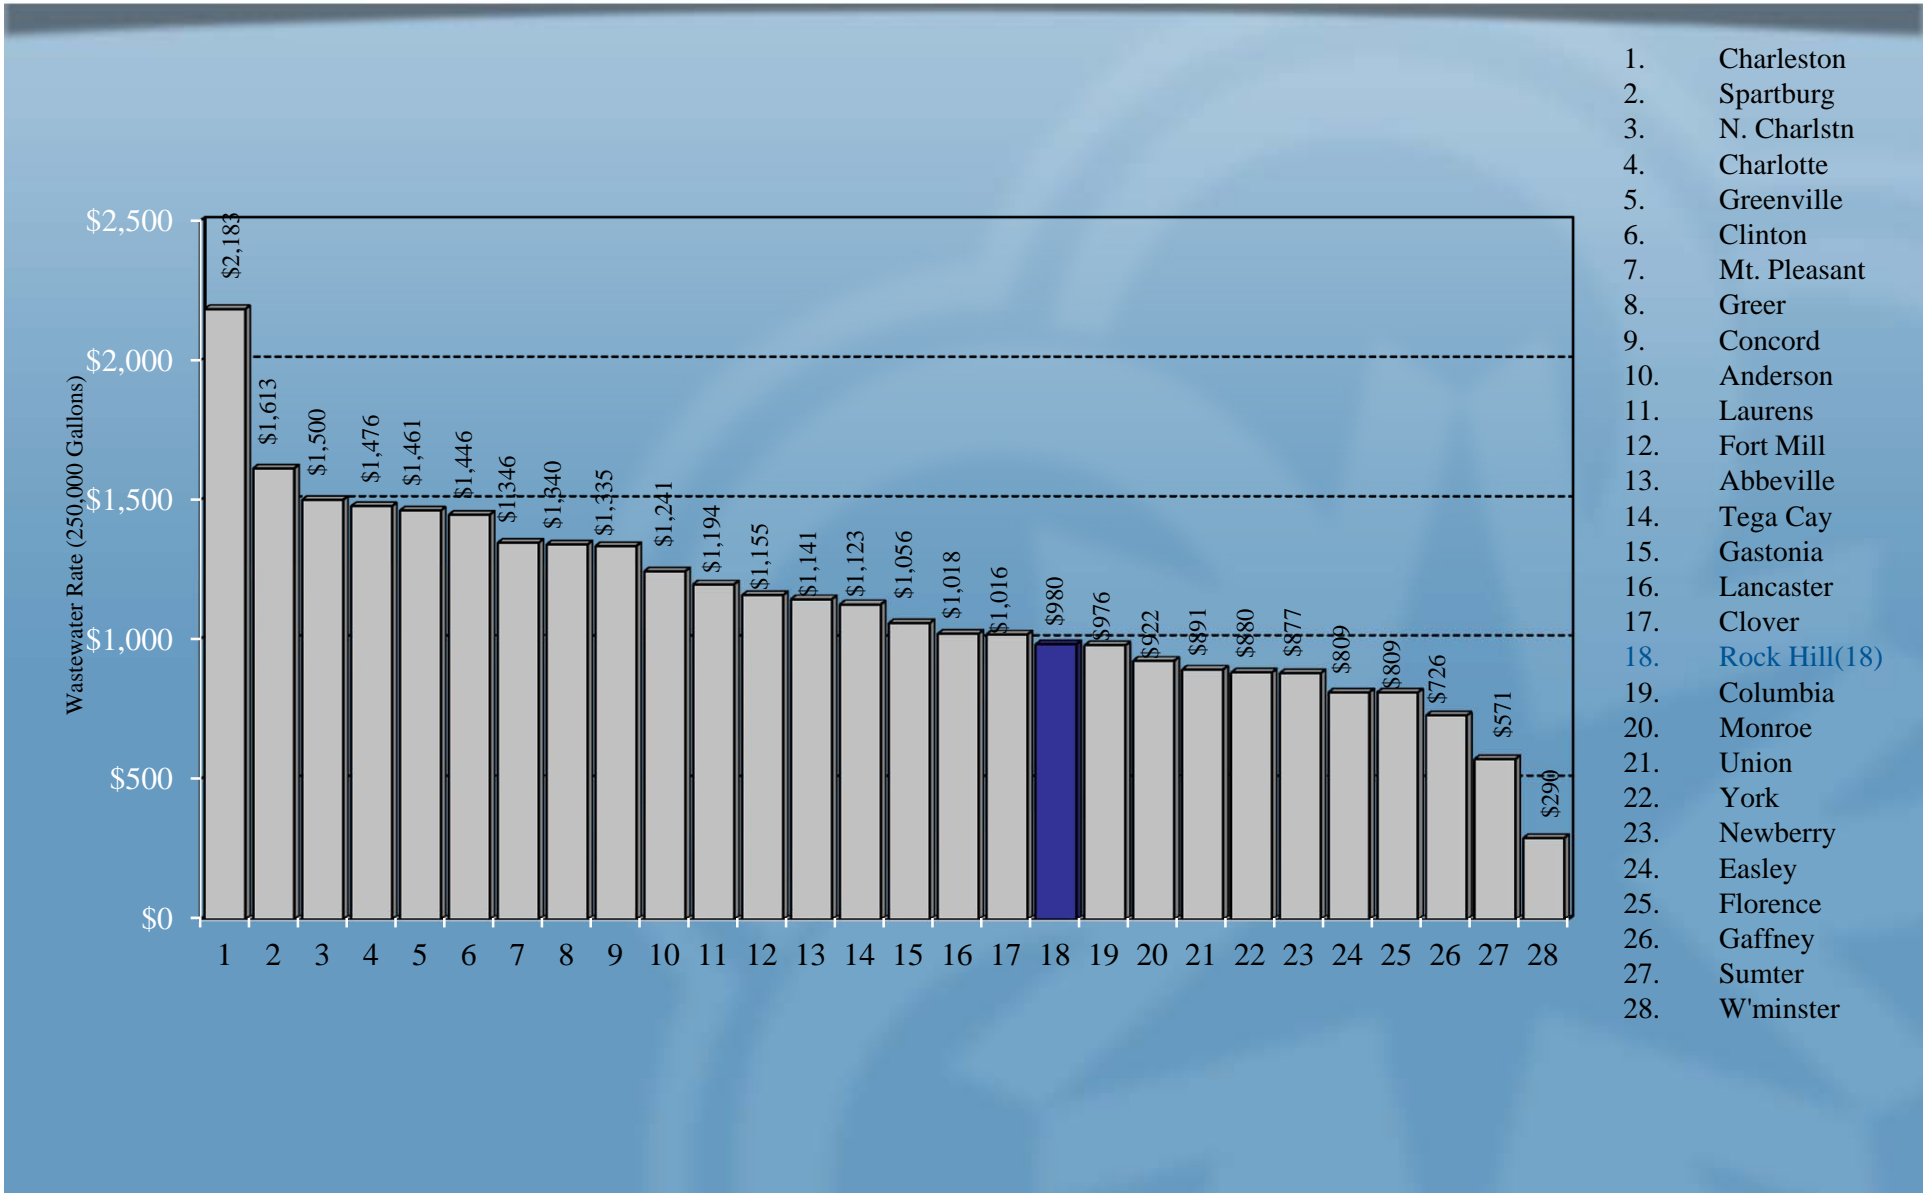

Comparison of Wastewater Rates

Rock Hill *Wastewater* Industrial Rates Compared to S.C. Cities, PMPA Cities, Regional Cities, & York County Cities