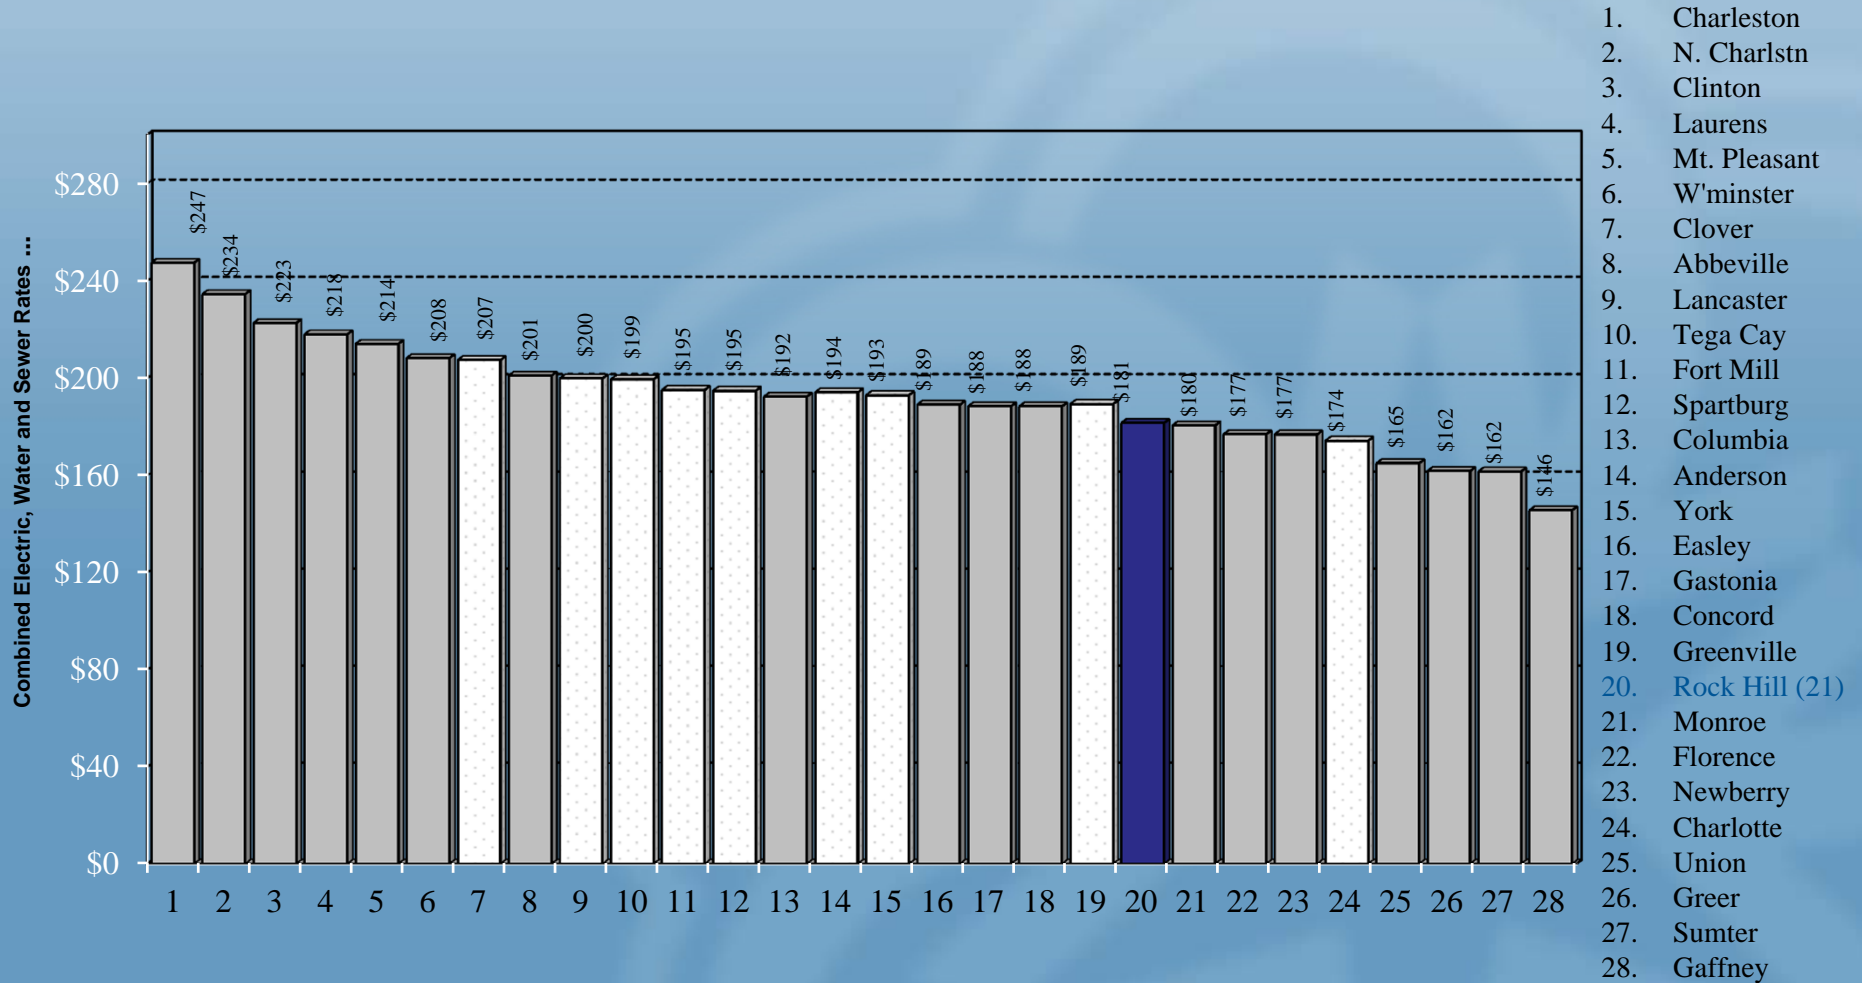

Comparison of Wastewater Rates

Rock Hill *Wastewater* Industrial Rates Compared to S.C. Cities, PMPA Cities, Regional Cities, & York County Cities

Comparison of Electric/Water/WW Rates

Rock Hill Residential Rates Compared to S.C. Cities, PMPA Cities, Regional Cities, & York County Cities