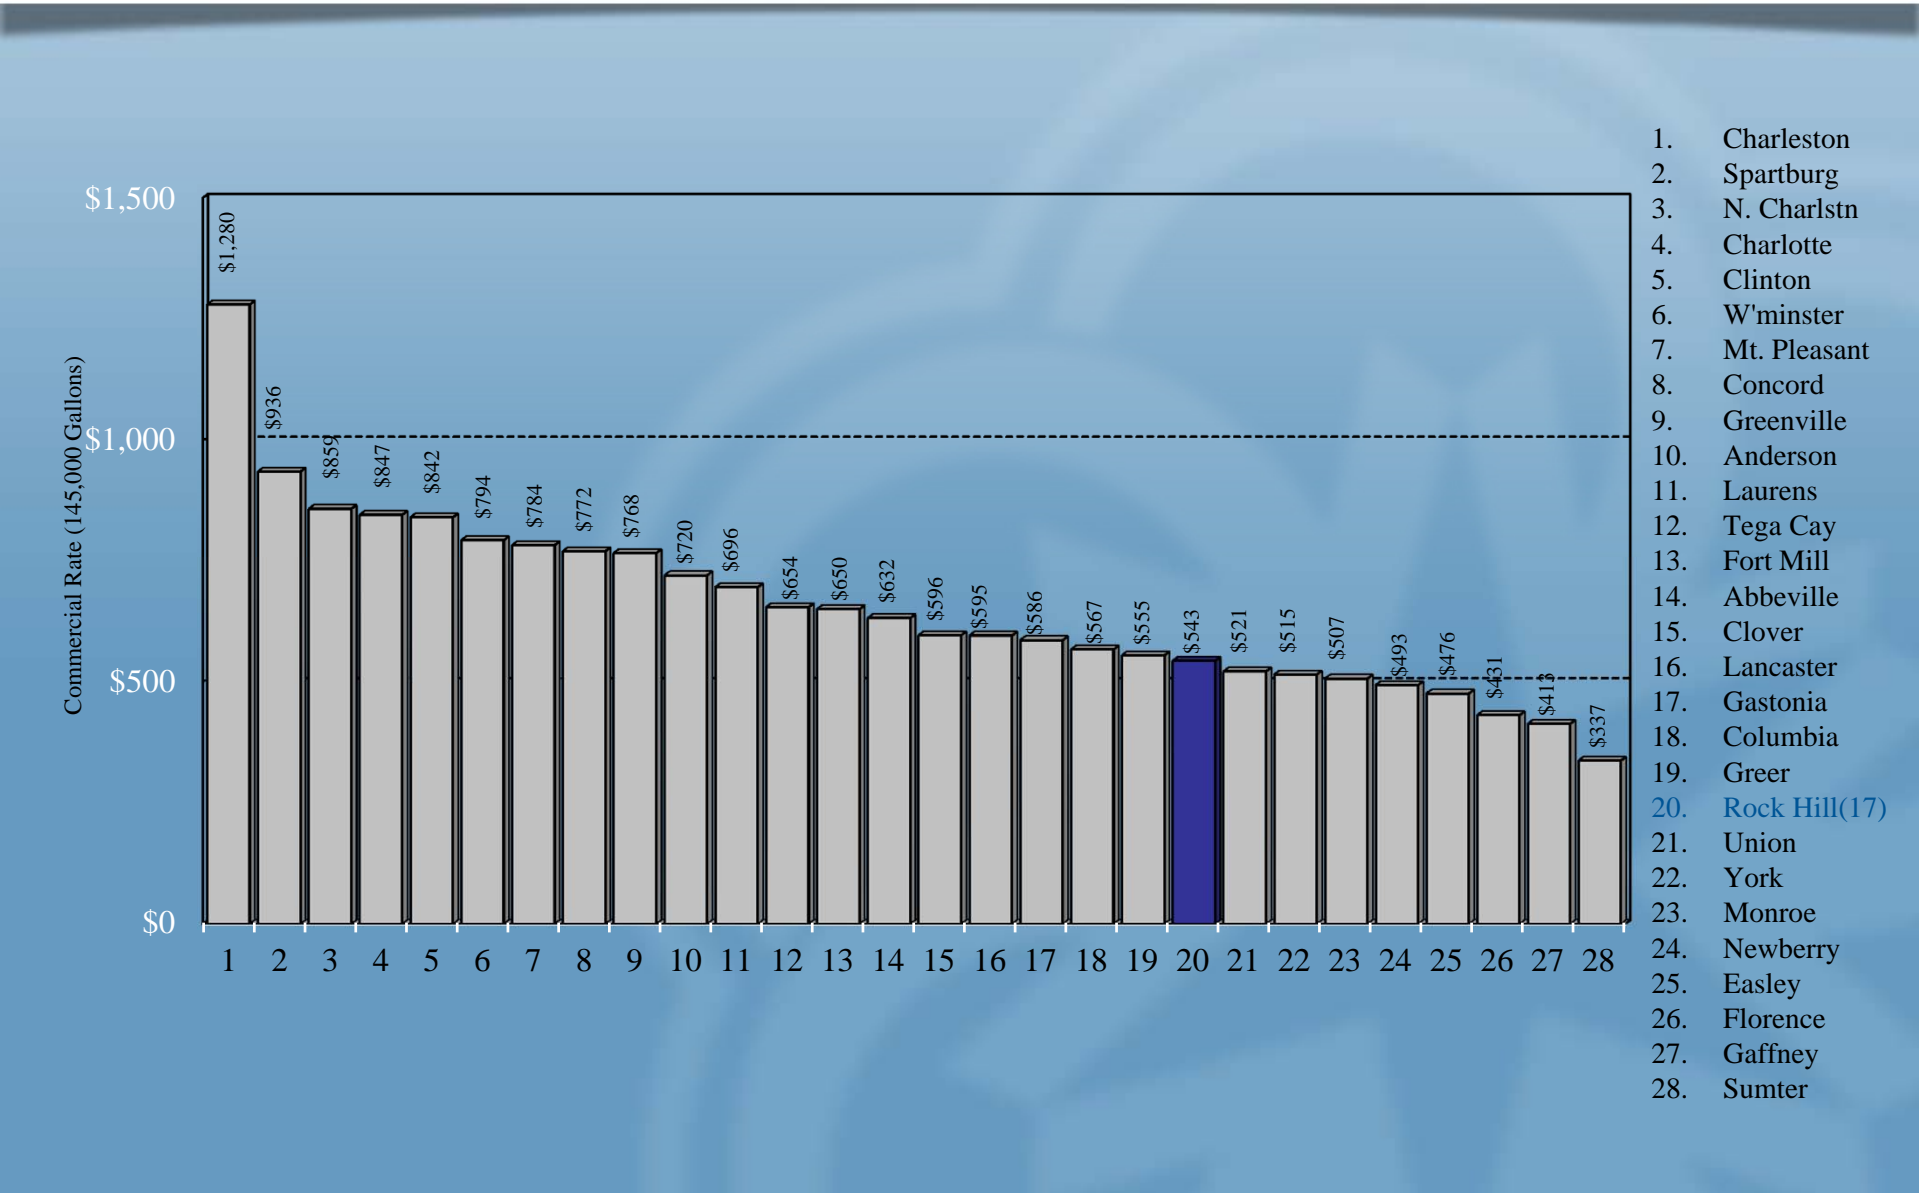

Comparison of Wastewater Rates

Rock Hill Residential Rates Compared to S.C. Cities, PMPA Cities, Regional Cities, & York County Cities

Comparison of Wastewater Rates

Rock Hill Commercial Rates Compared to S.C. Cities, PMPA Cities, Regional Cities, & York County Cities