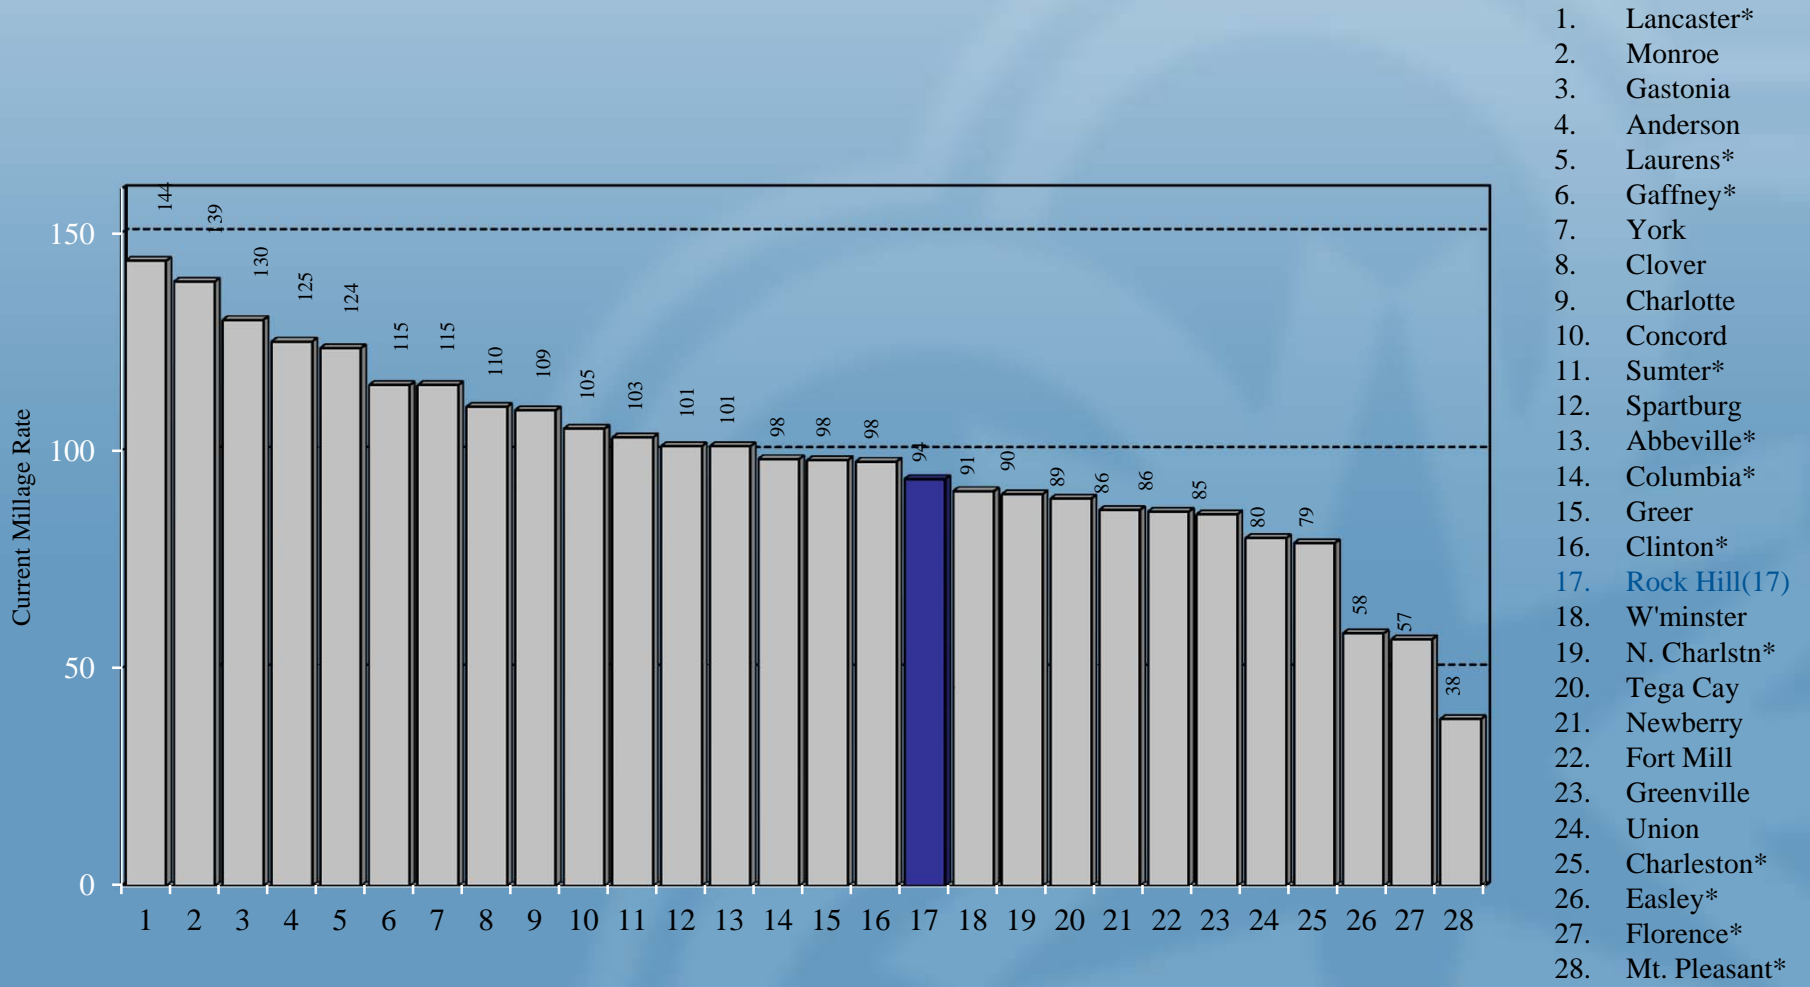

Comparison of City Tax Rates

Rock Hill City Tax Rates Compared to S.C. Cities, PMPA Cities, Regional Cities, & York County Cities