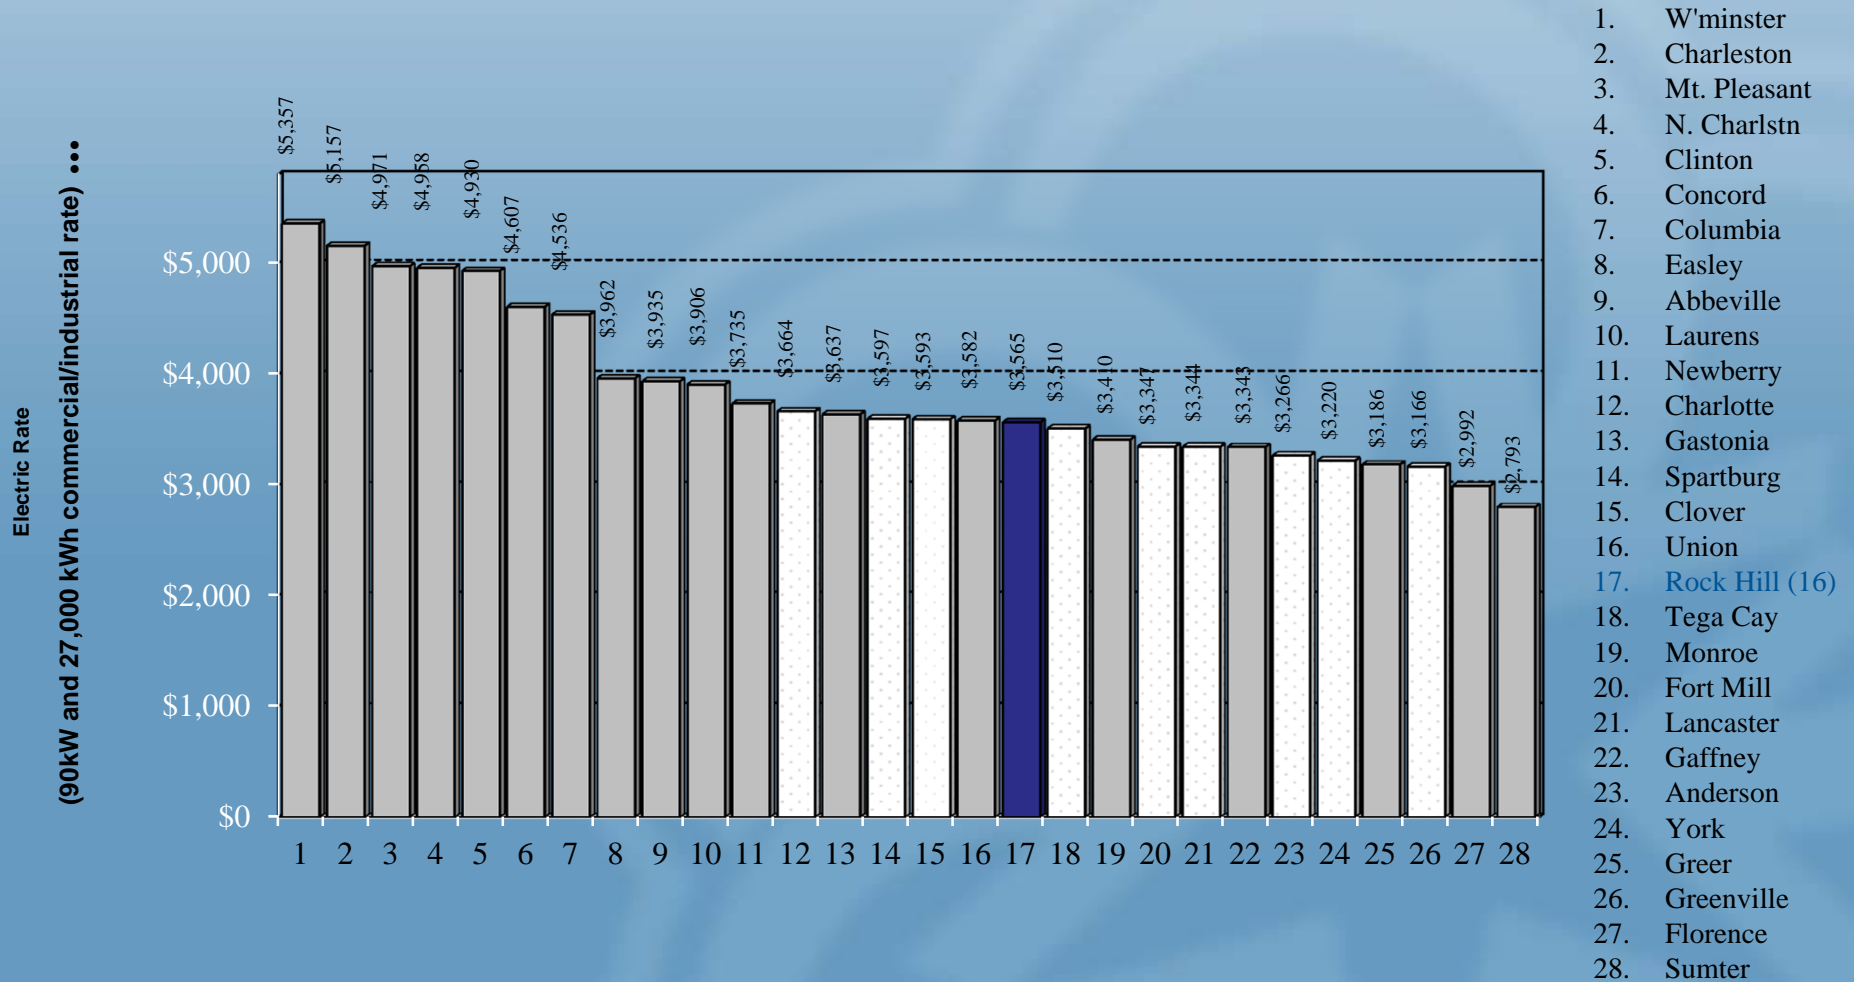

Comparison of Electric/Water/WW Rates

Rock Hill Commercial Rates Compared to S.C. Cities, PMPA Cities, Regional Cities, & York County Cities