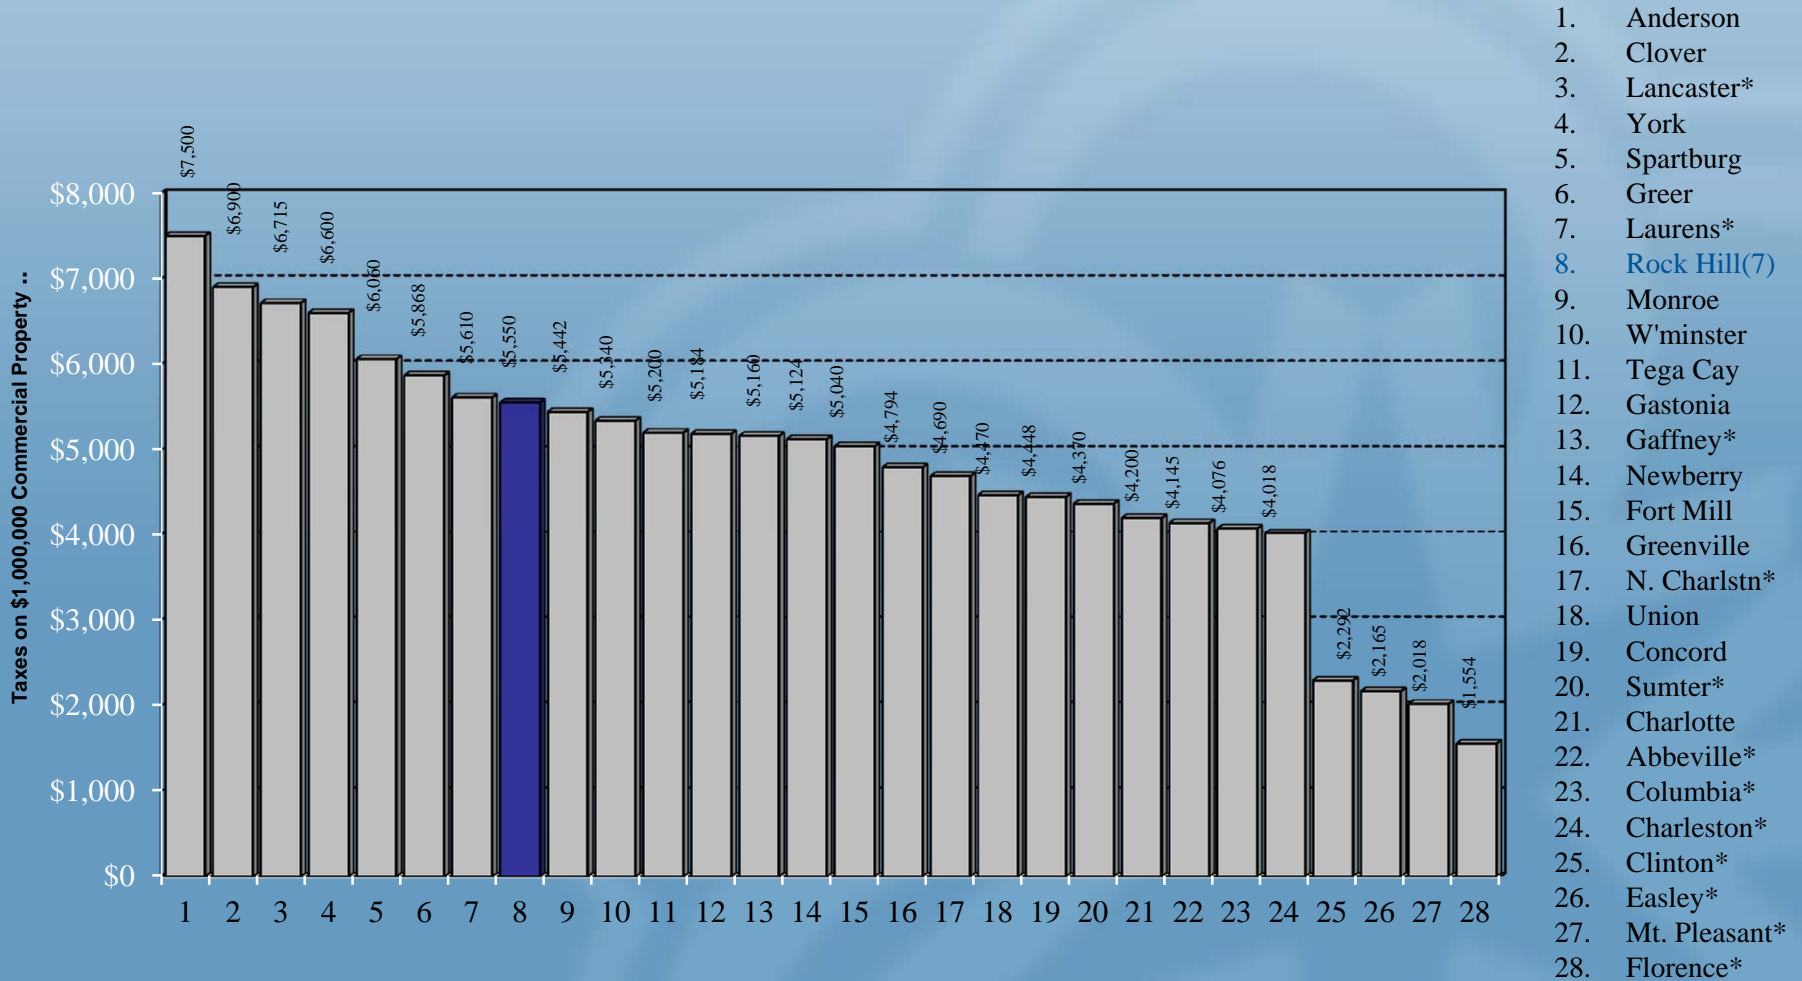

Comparison of Annual Taxes

Rock Hill City Commercial Taxes Compared to S.C. Cities, PMPA Cities, Regional Cities, & York County Cities