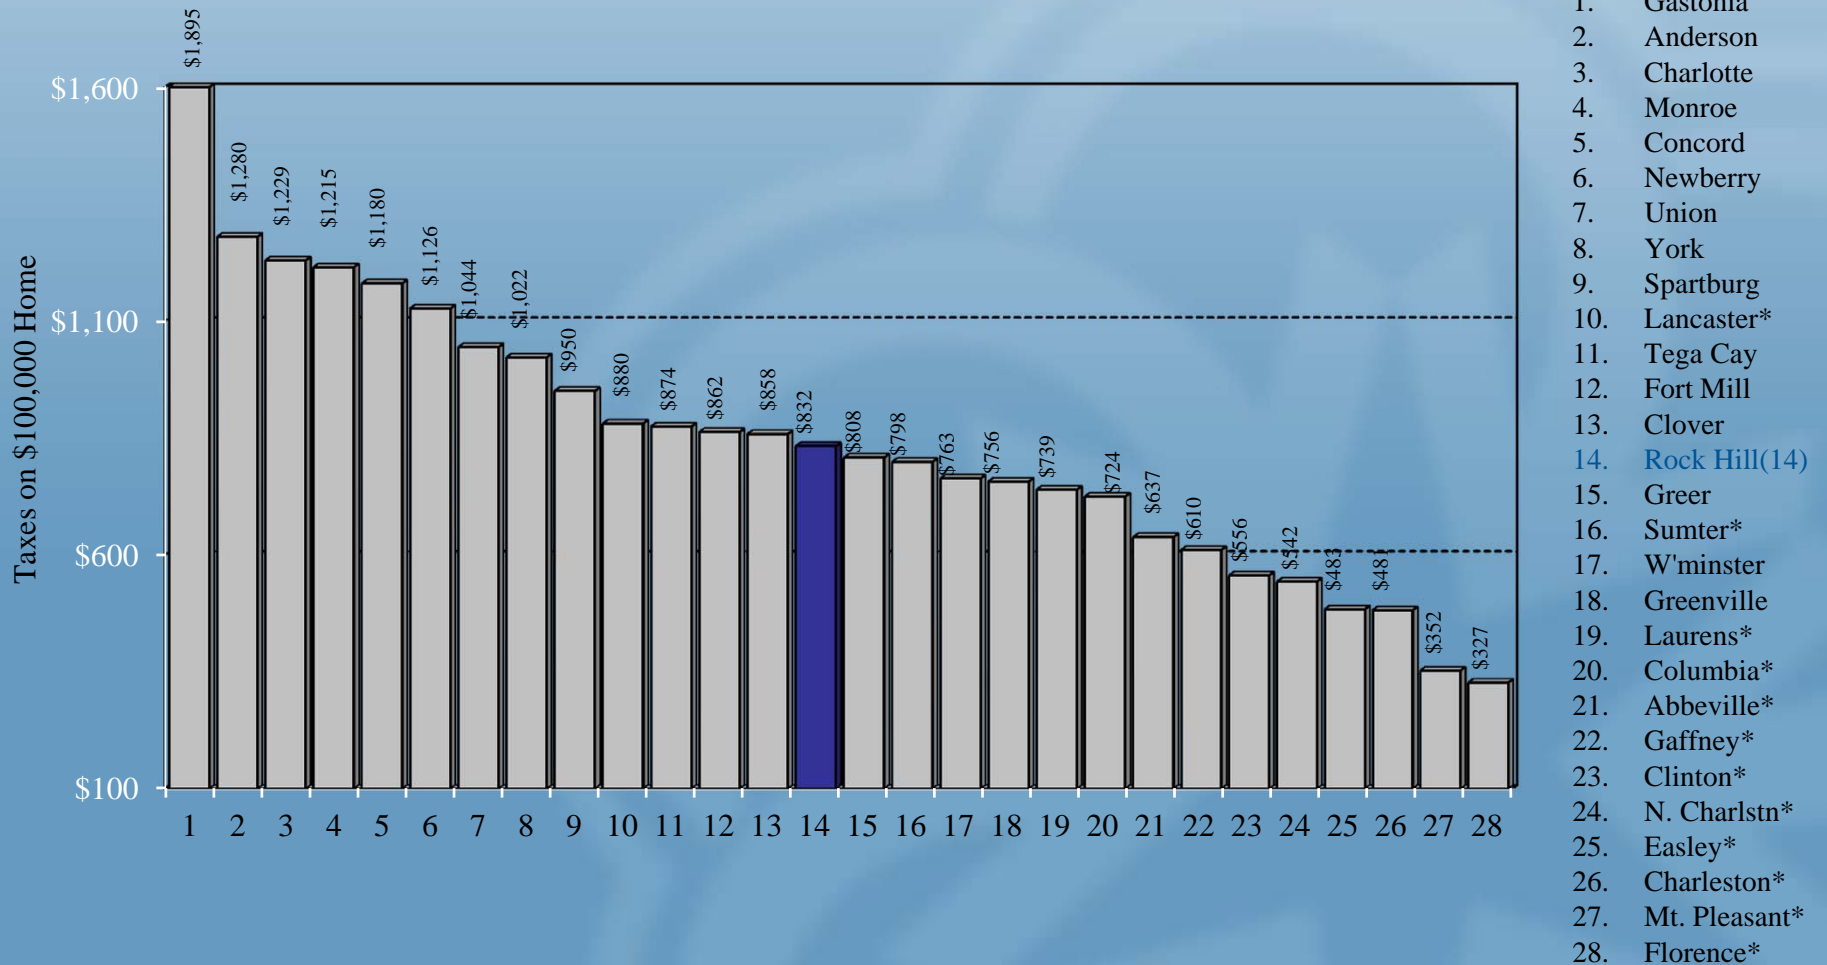

* Local Option Sales Tax

Comparison of Annual Taxes

Rock Hill City Industrial Taxes Compared to S.C. Cities, PMPA Cities, Regional Cities, & York County Cities

Comparison of Annual Taxes

Rock Hill City, County, & School Residential Taxes Compared to S.C. Cities, PMPA Cities, Regional Cities, & York County Cities