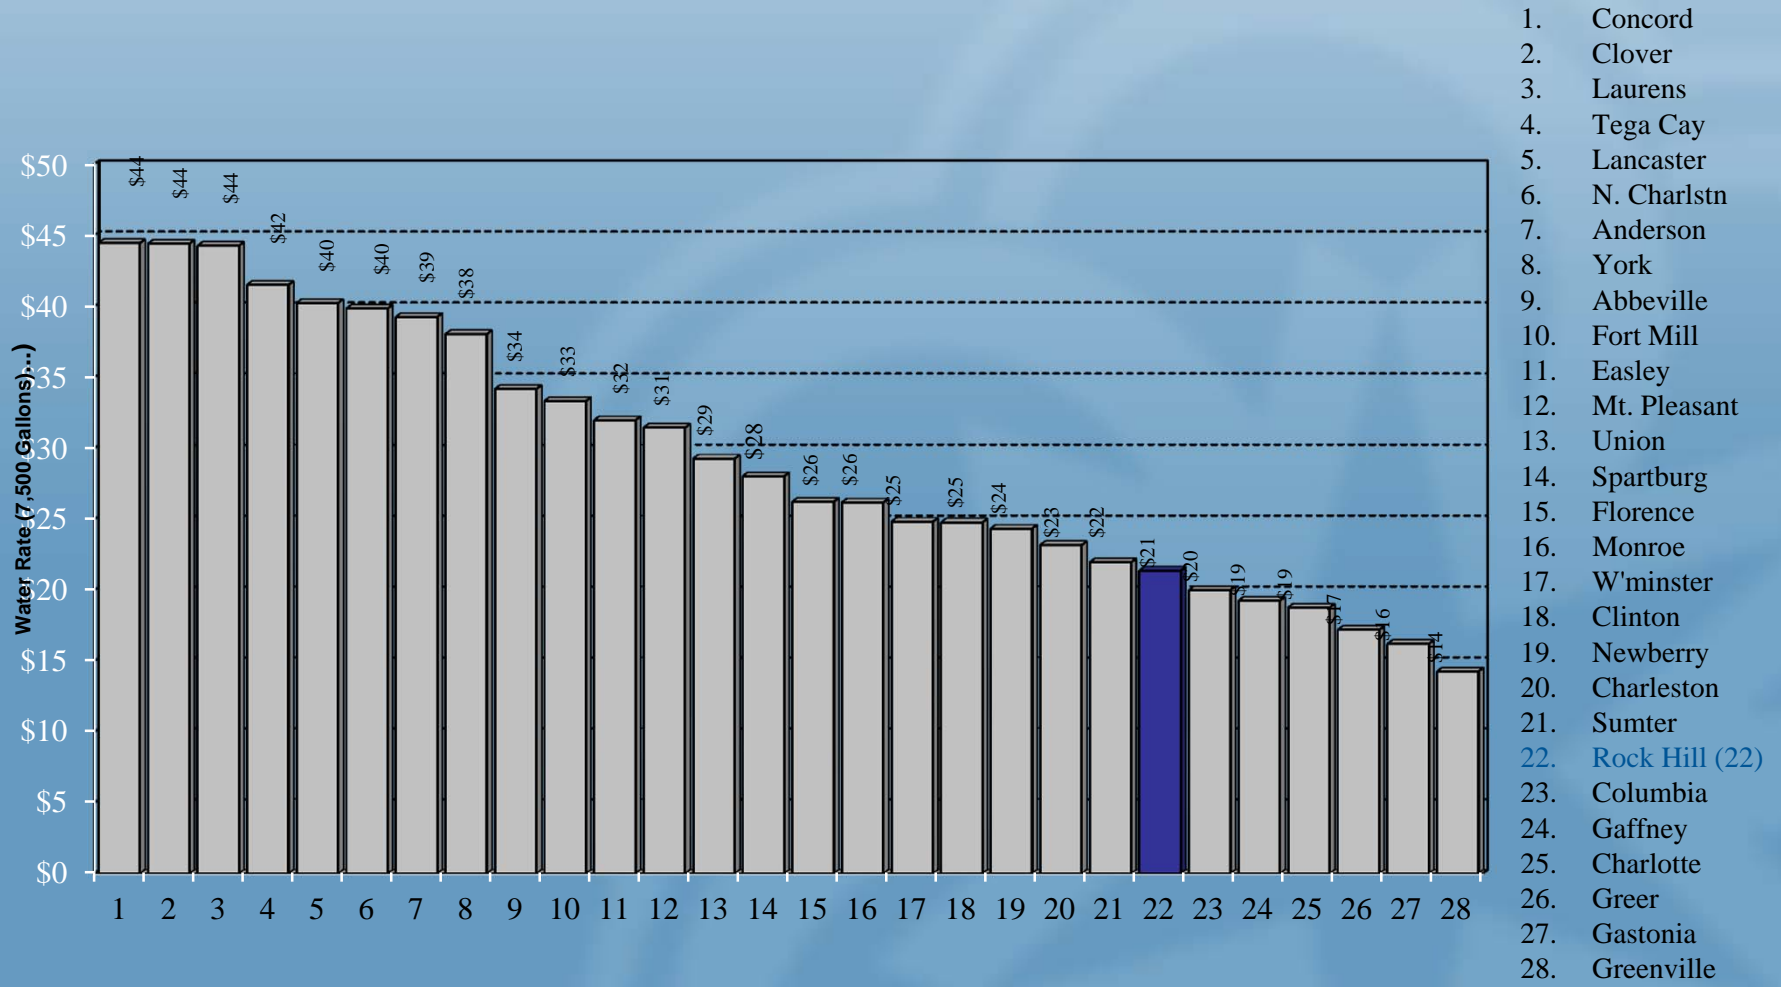

Comparison of Water Rates

Rock Hill Residential Rates Compared to S.C. Cities, PMPA Cities, Regional Cities, & York County Cities