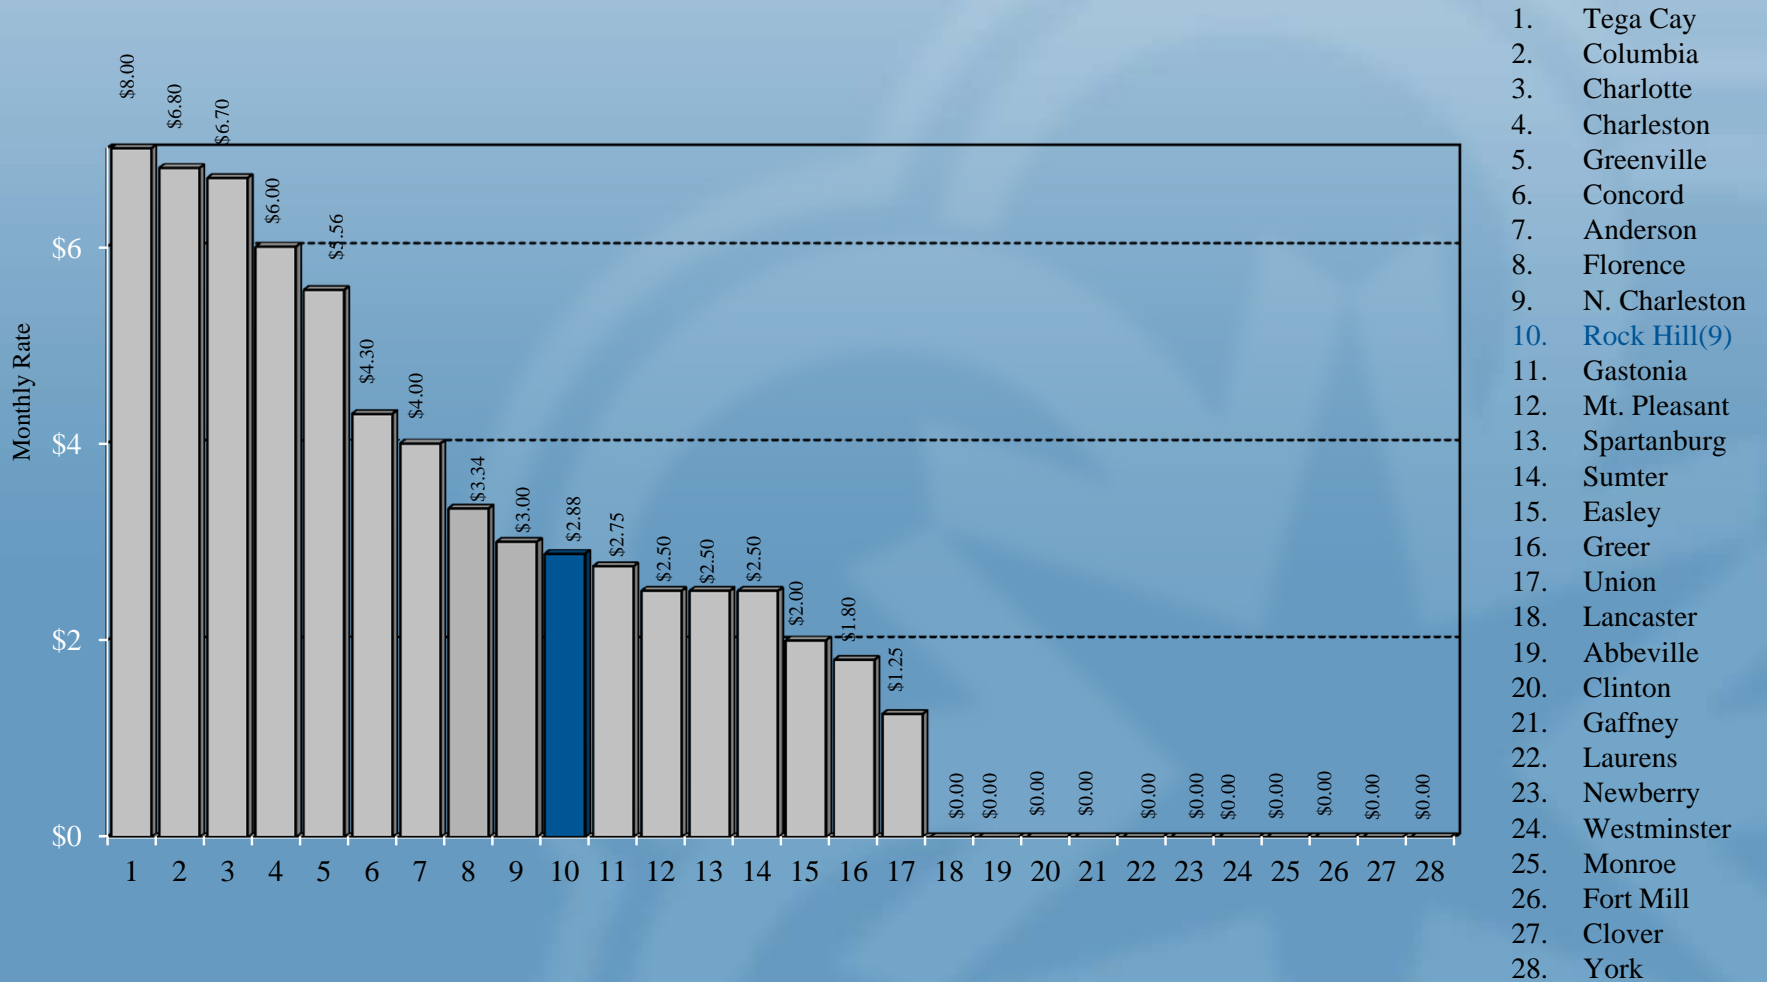

Comparison of Stormwater Rates

Rock Hill Residential Rates Compared to S.C. Cities, PMPA Cities, Regional Cities, & York County Cities