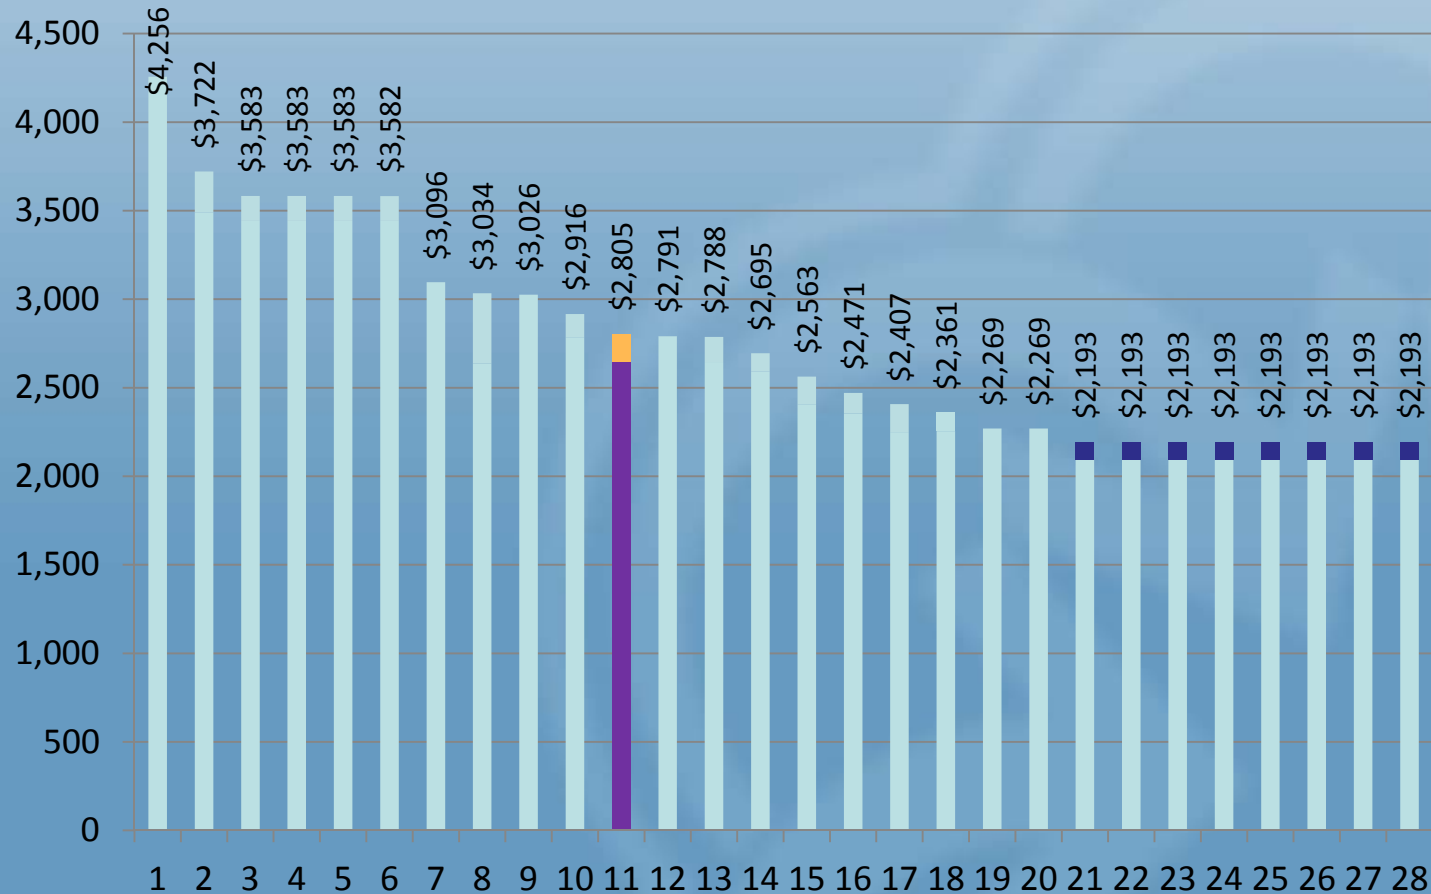

Cost of Public Services Survey 2013

Comparison of Electric Rates

Rock Hill Residential Rates Compared to S.C. Cities, PMPA Cities, Regional Cities, & York County Cities

Comparison of Electric Rates

Rock Hill Commercial/Industrial Rates Compared to S.C. Cities, PMPA Cities, Regional Cities, & York County Cities