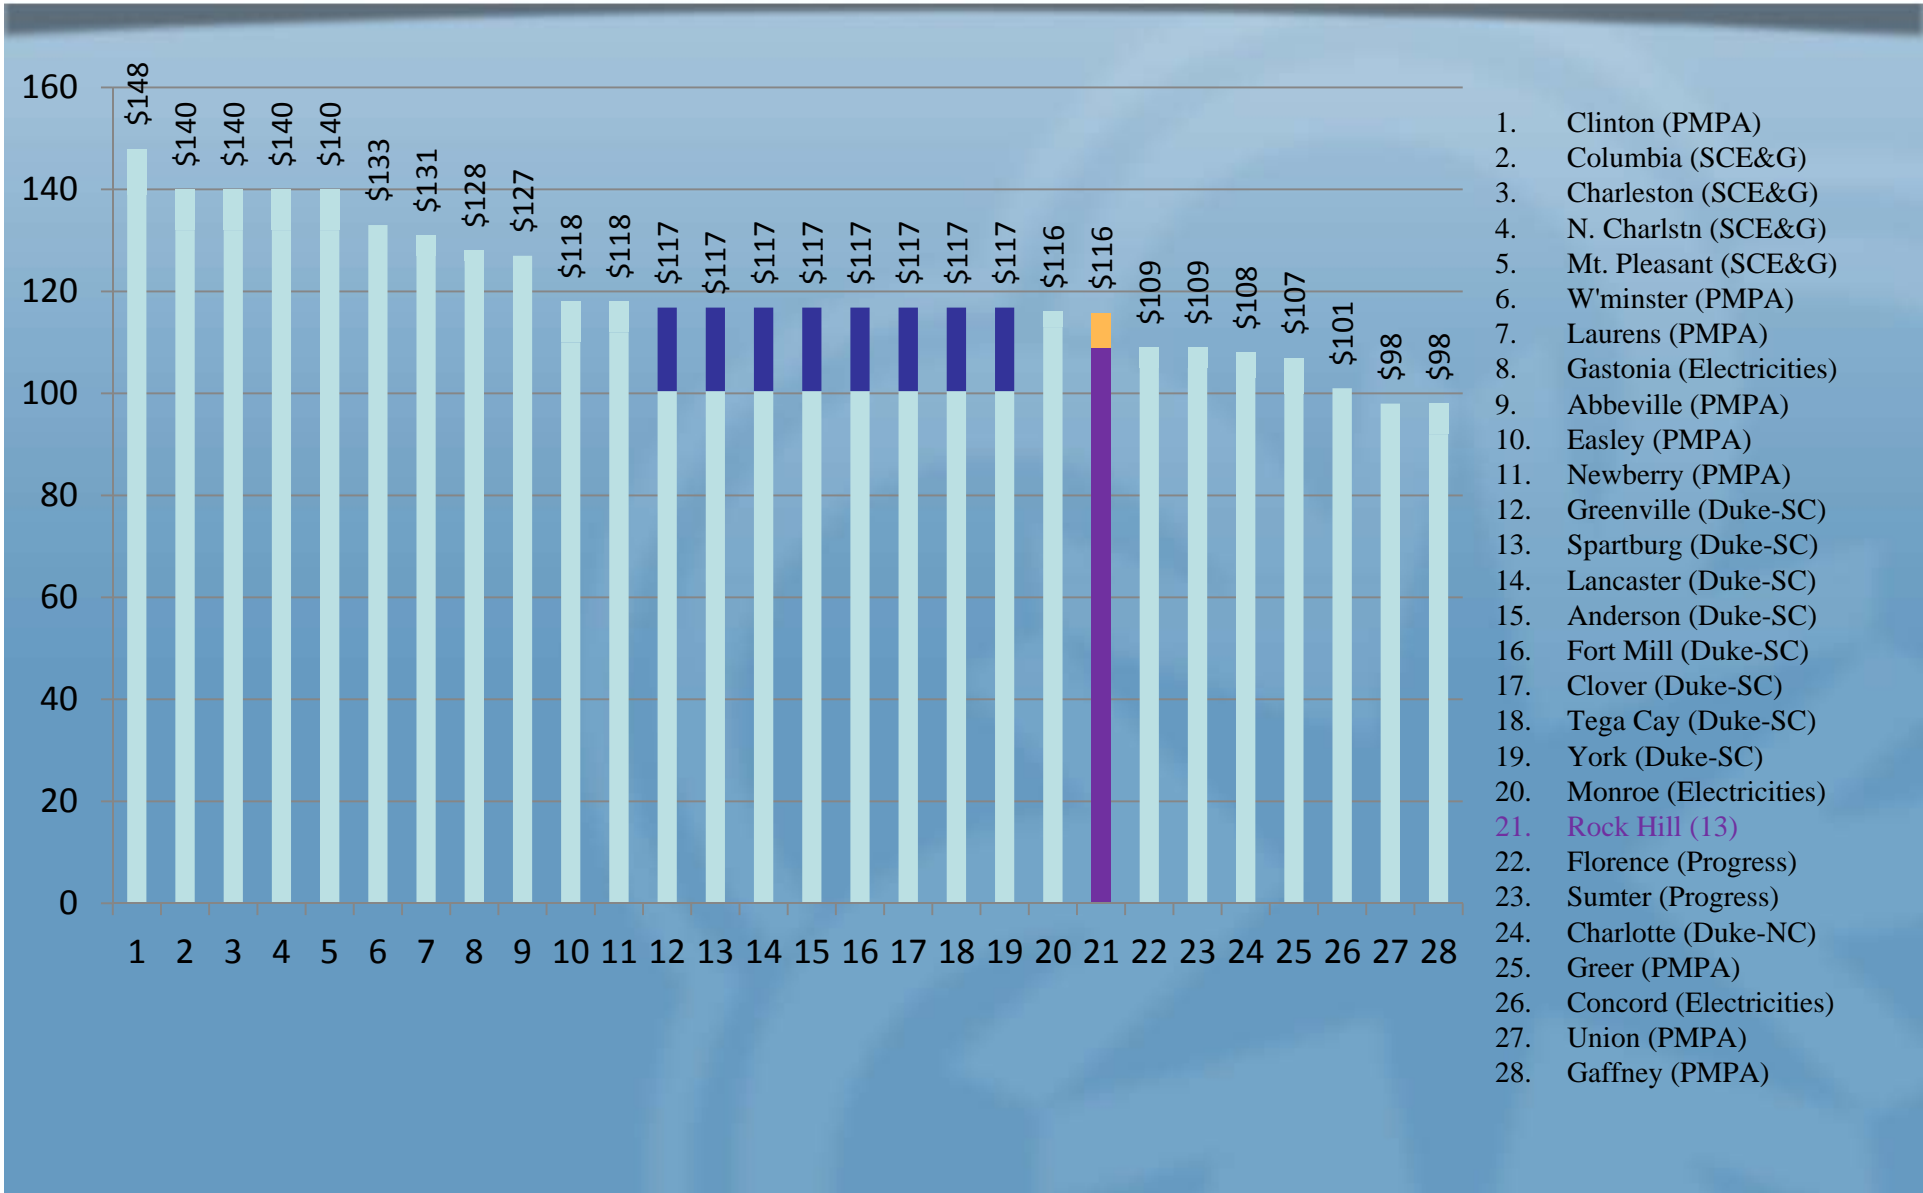

Cost of Public Services Survey 2013

Comparison of Electric Rates

Rock Hill Residential Rates Compared to S.C. Cities, PMPA Cities, Regional Cities, & York County Cities

Comparison of Electric Rates

Rock Hill Commercial/Industrial Rates Compared to S.C. Cities, PMPA Cities, Regional Cities, & York County Cities