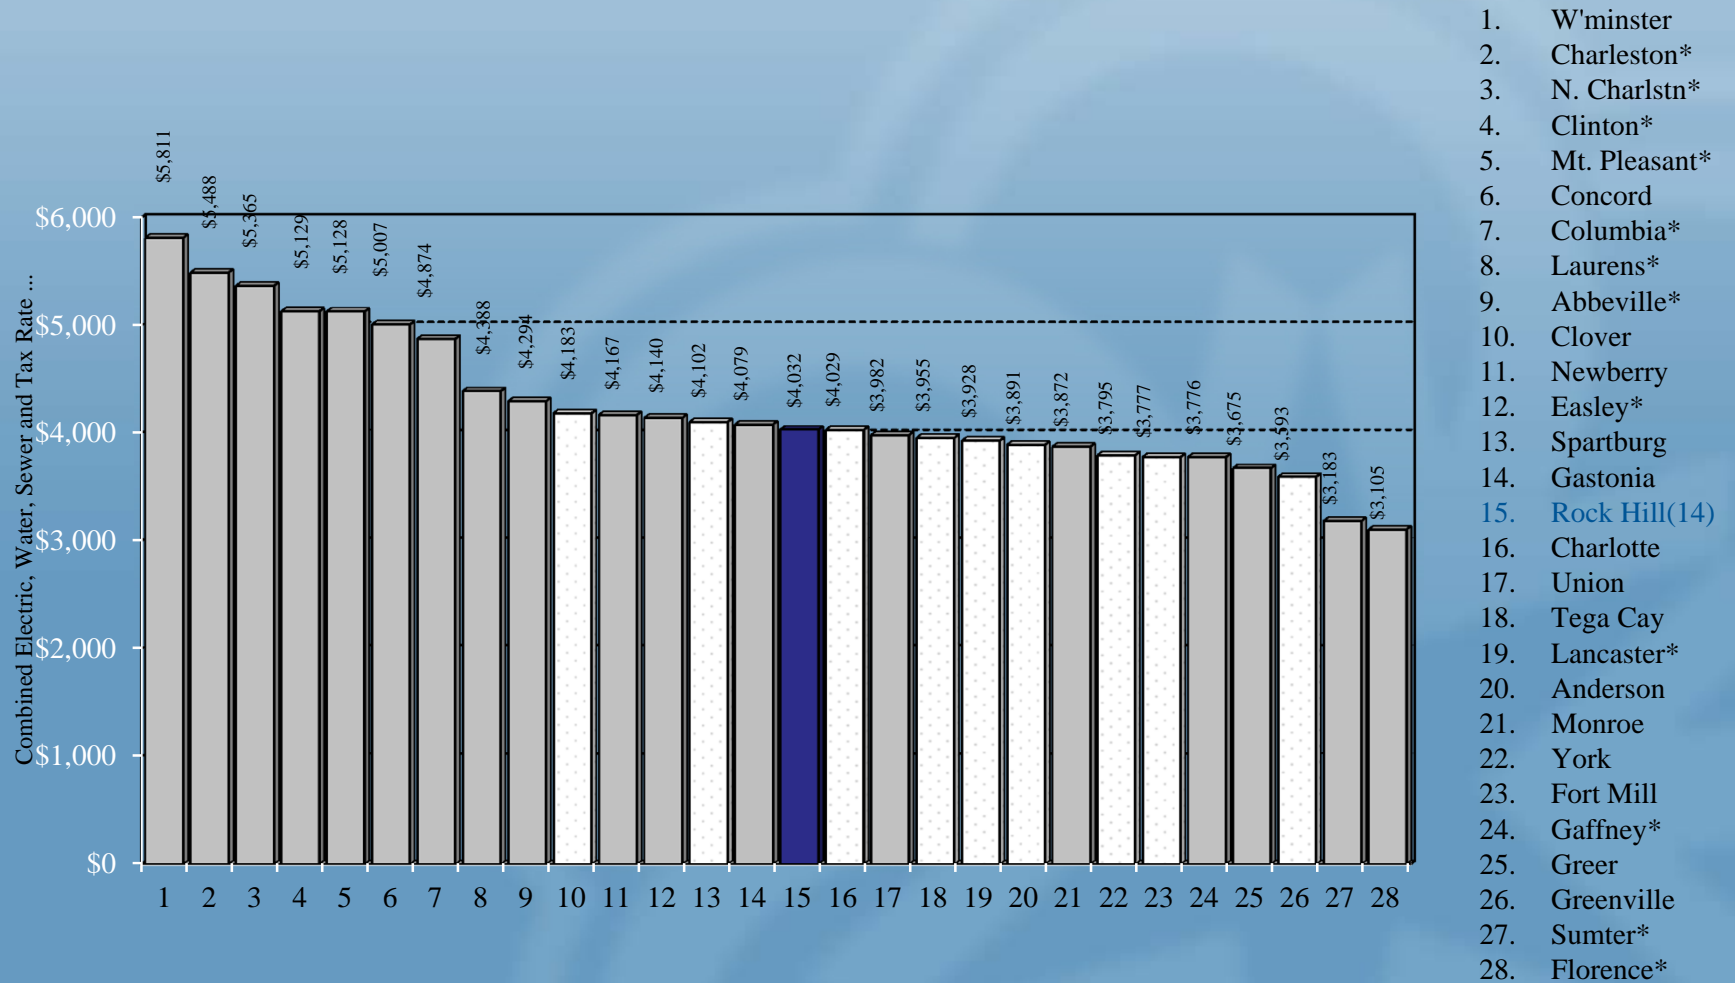

* Local Option Sales Tax