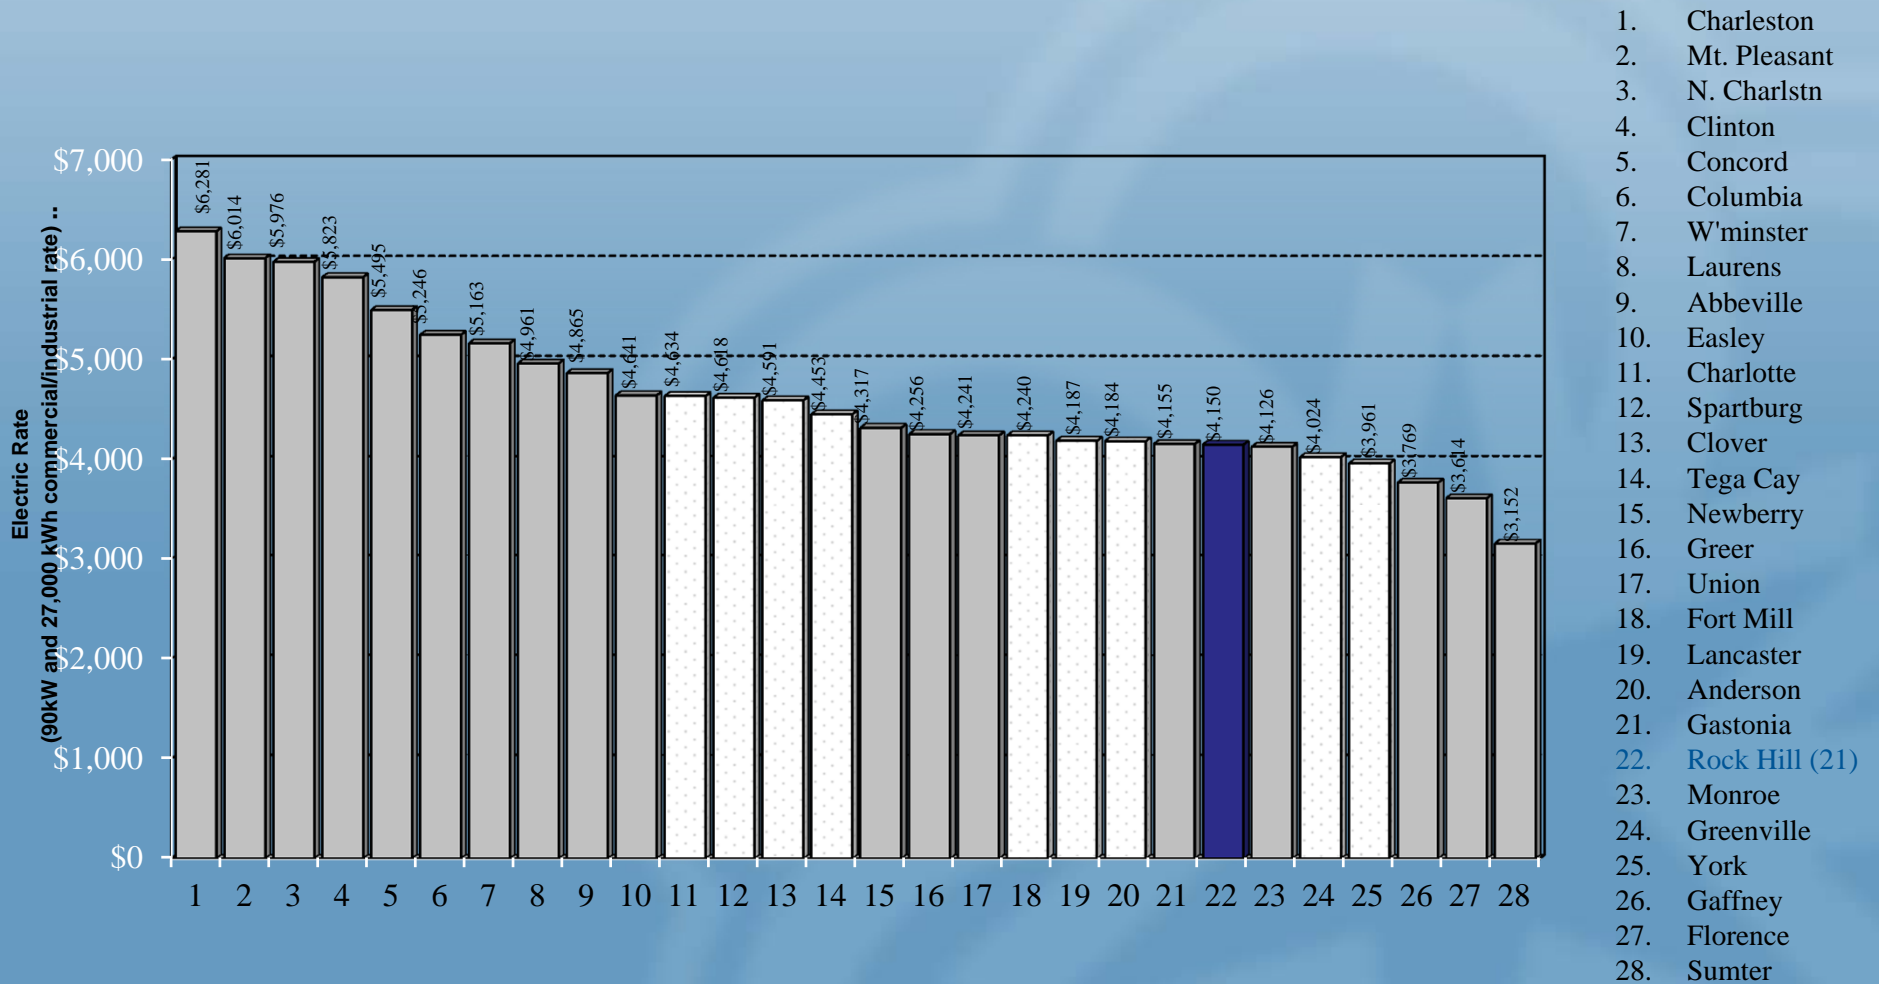

Comparison of Electric/Water/WW Rates

Rock Hill Commercial Rates Compared to S.C. Cities, PMPA Cities, Regional Cities, & York County Cities

Comparison of Electric/Water/WW Rates

Rock Hill Industrial Rates Compared to S.C. Cities, PMPA Cities, Regional Cities, & York County Cities