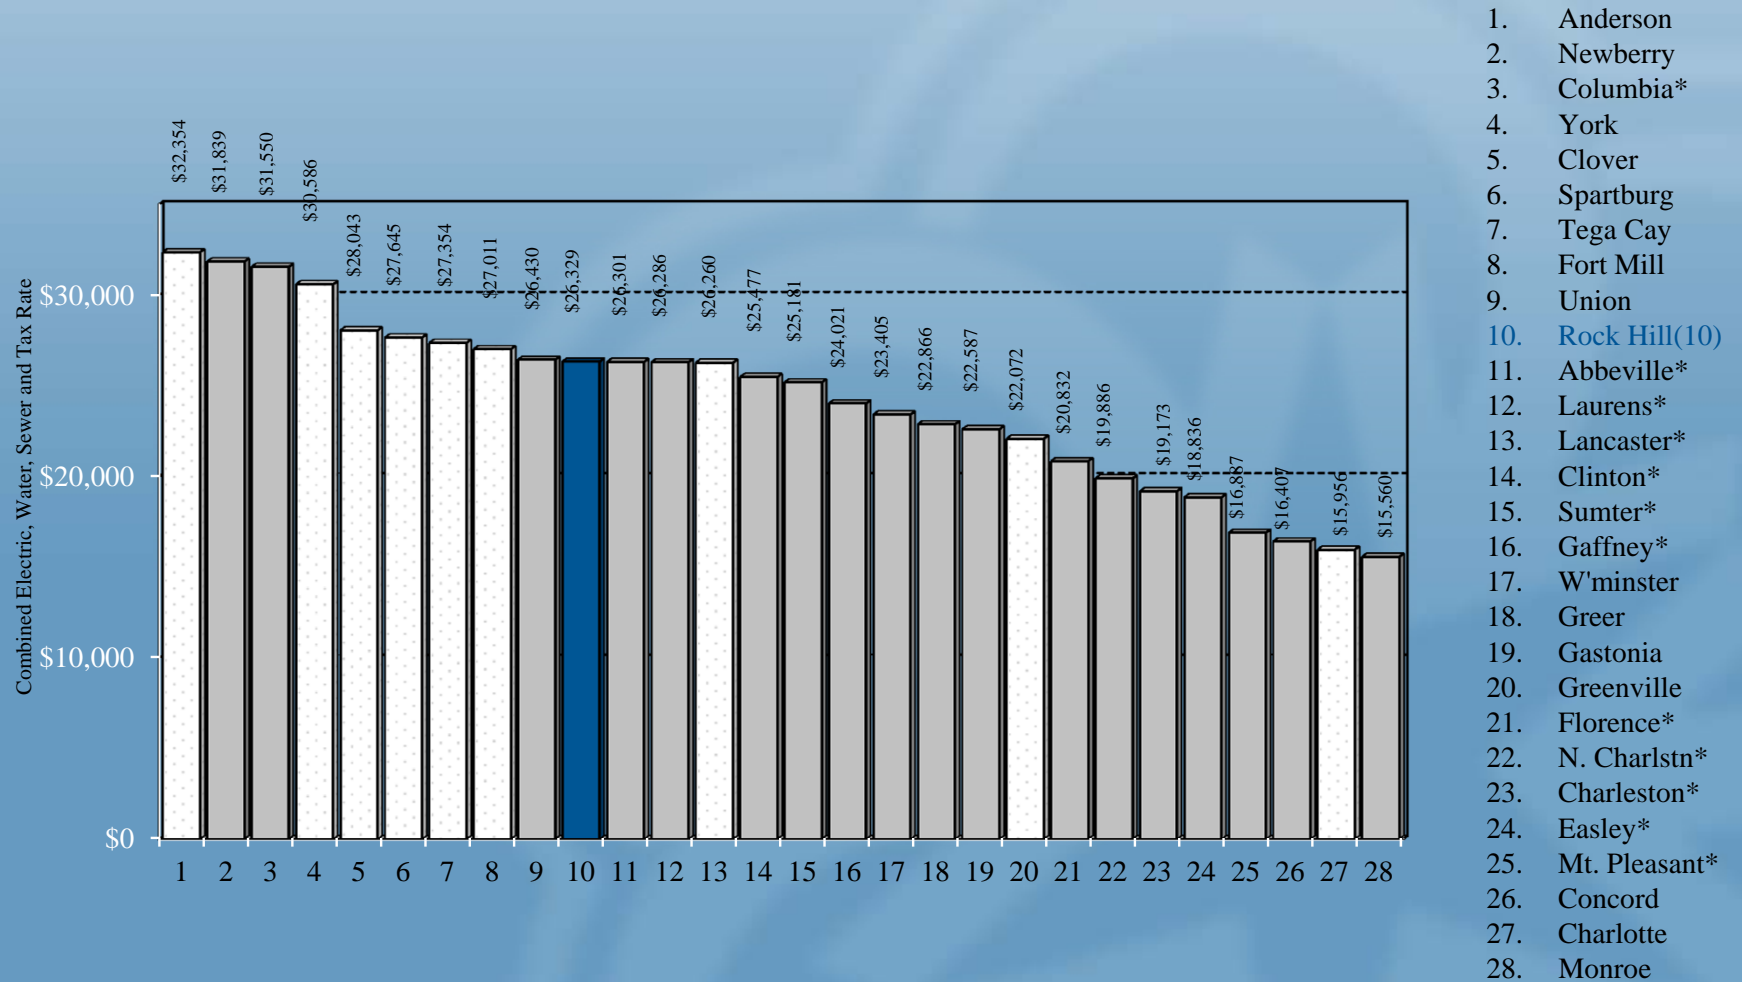

*Local Option Sales Tax