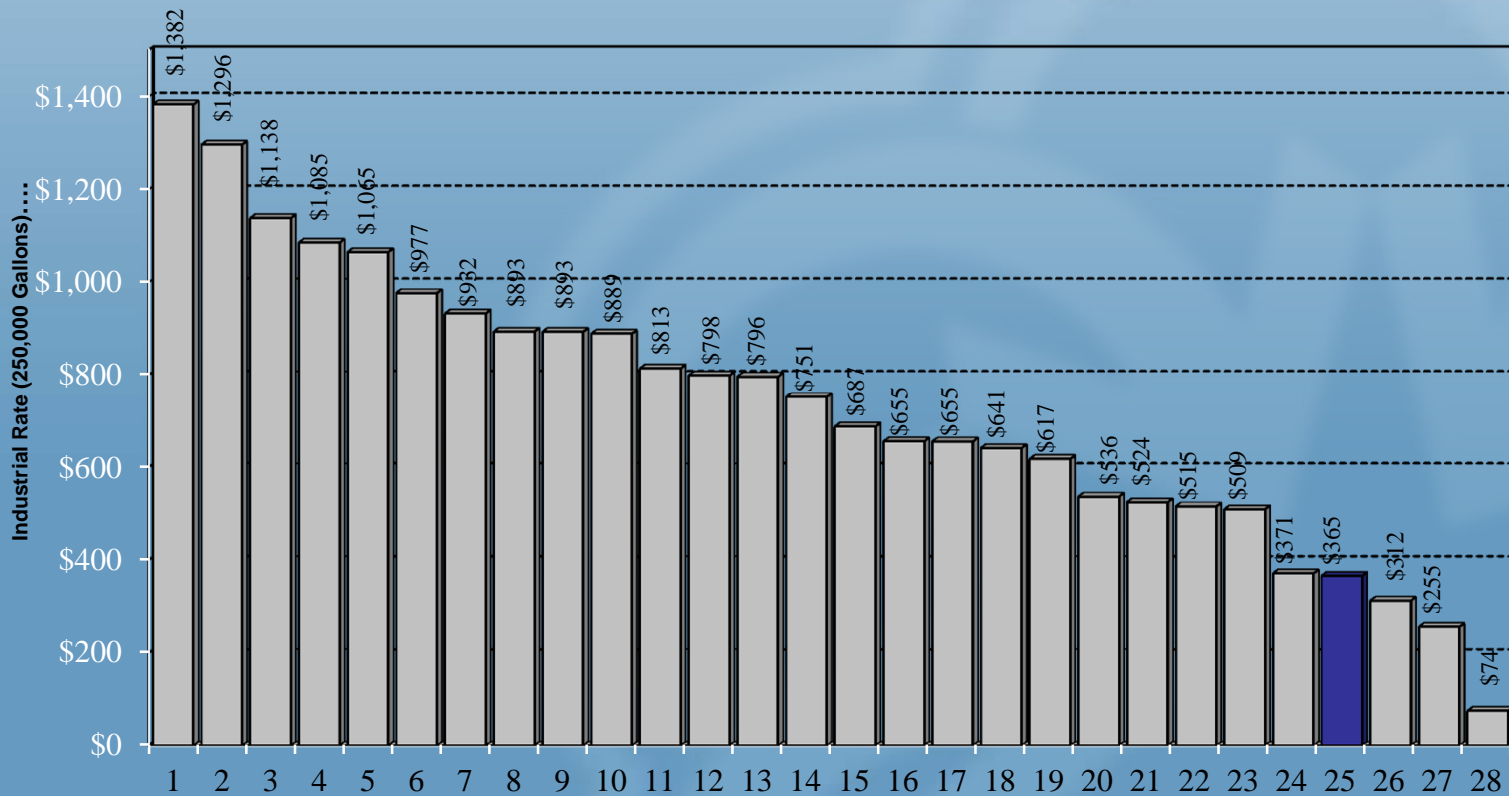

Comparison of Water Rates

Rock Hill Industrial Rates Compared to S.C. Cities, PMPA Cities, Regional Cities, & York County Cities

1. Clover
2. Laurens
3. Tega Cay
4. Mt. Pleasant
5. Concord
6. Lancaster
7. Abbeville
8. N. Charlstn
9. Fort Mill
10. York
11. Spartburg
12. Easley
13. Charlotte
14. Anderson
15. Columbia
16. Union
17. Clinton
18. Monroe
19. W'minster
20. Florence
21. Newberry
22. Charleston
23. Greer
24. Greenville
25. Rock Hill(25)
26. Sumter
27. Gaffney
28. Gastonia