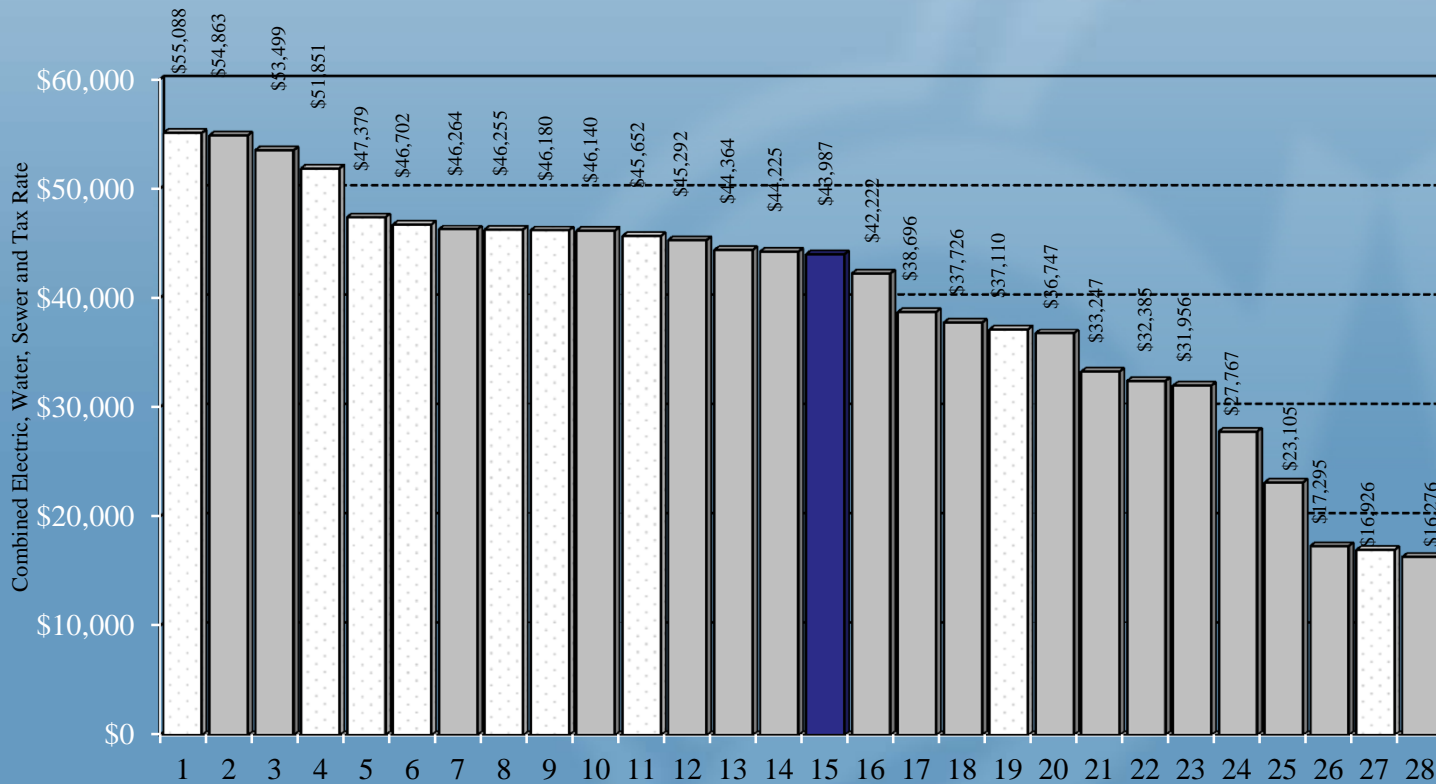

1. Anderson
2. Columbia*
3. Newberry
4. York
5. Clover
6. Spartburg
7. Laurens*
8. Lancaster*
9. Tega Cay
10. Abbeville*
11. Fort Mill
12. Clinton*
13. Sumter*
14. Union
15. Rock Hill(14)
16. Gaffney*
17. Greer
18. Florence*
19. Greenville
20. W'minster
21. N. Charlstn*
22. Easley*
23. Charleston*
24. Mt. Pleasant*
25. Gastonia
26. Concord
27. Charlotte
28. Monroe

*Local Option Sales Tax