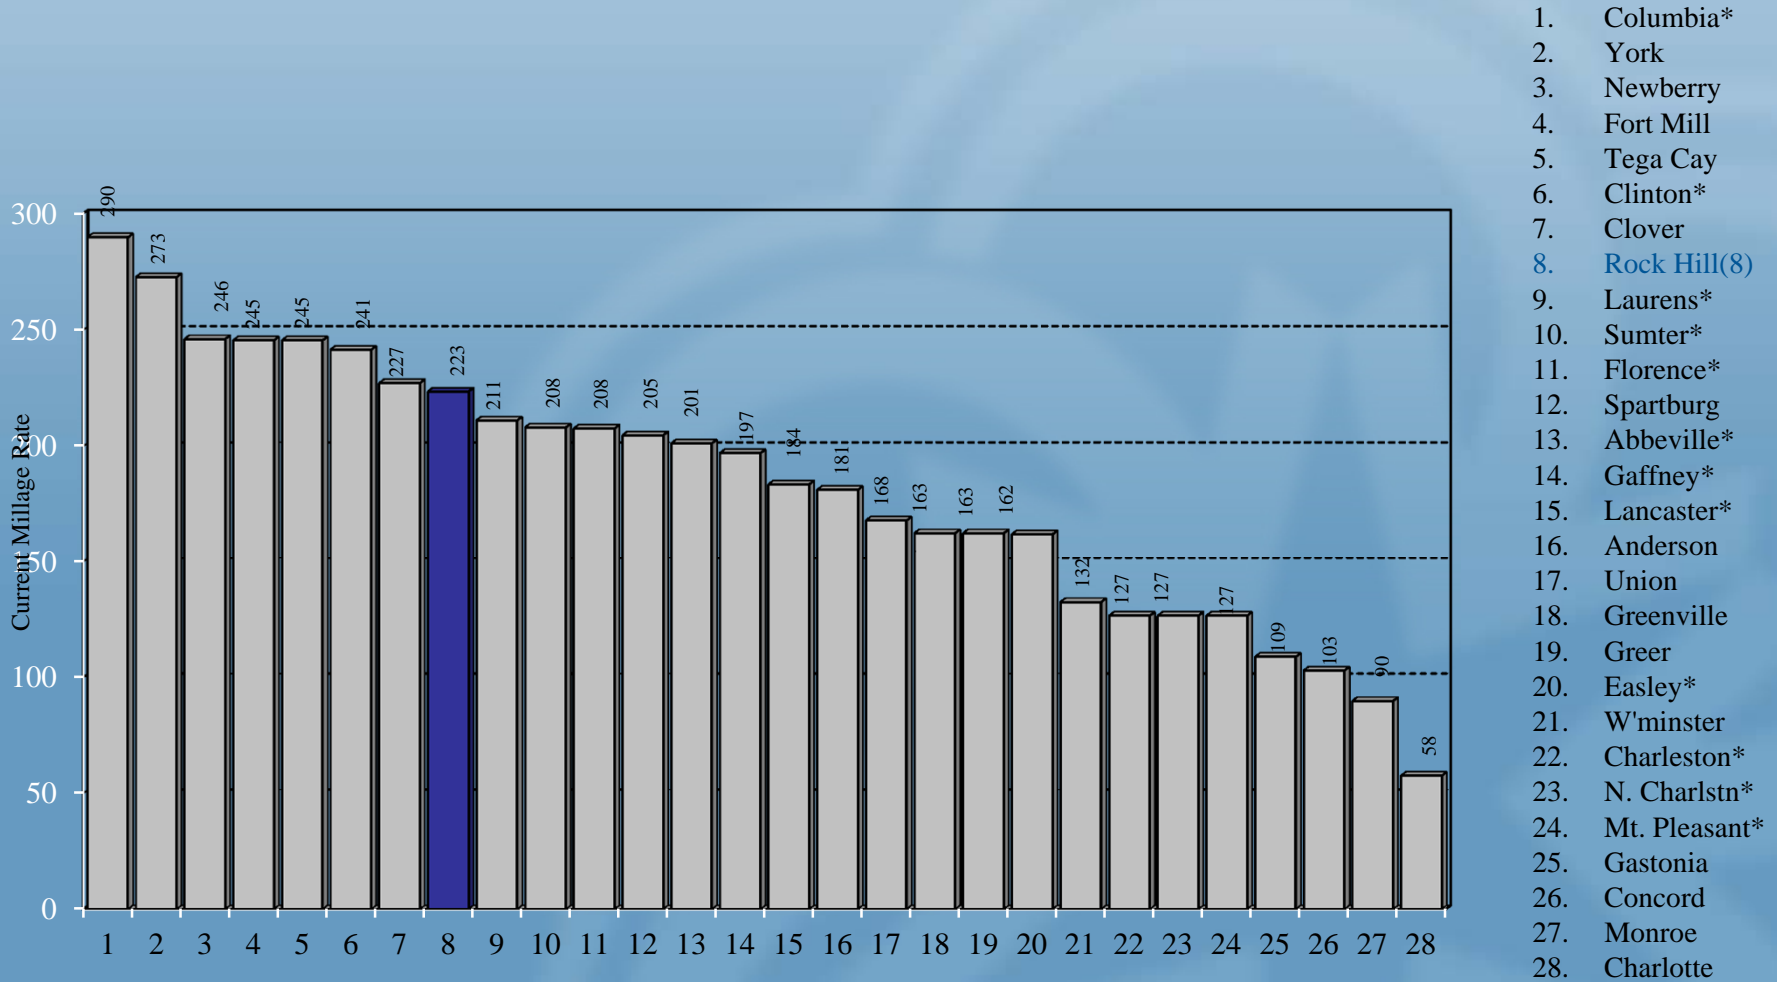

Comparison of School Tax Rates

Rock Hill School Tax Rates Compared to S.C. Cities, PMPA Cities, Regional Cities, & York County Cities