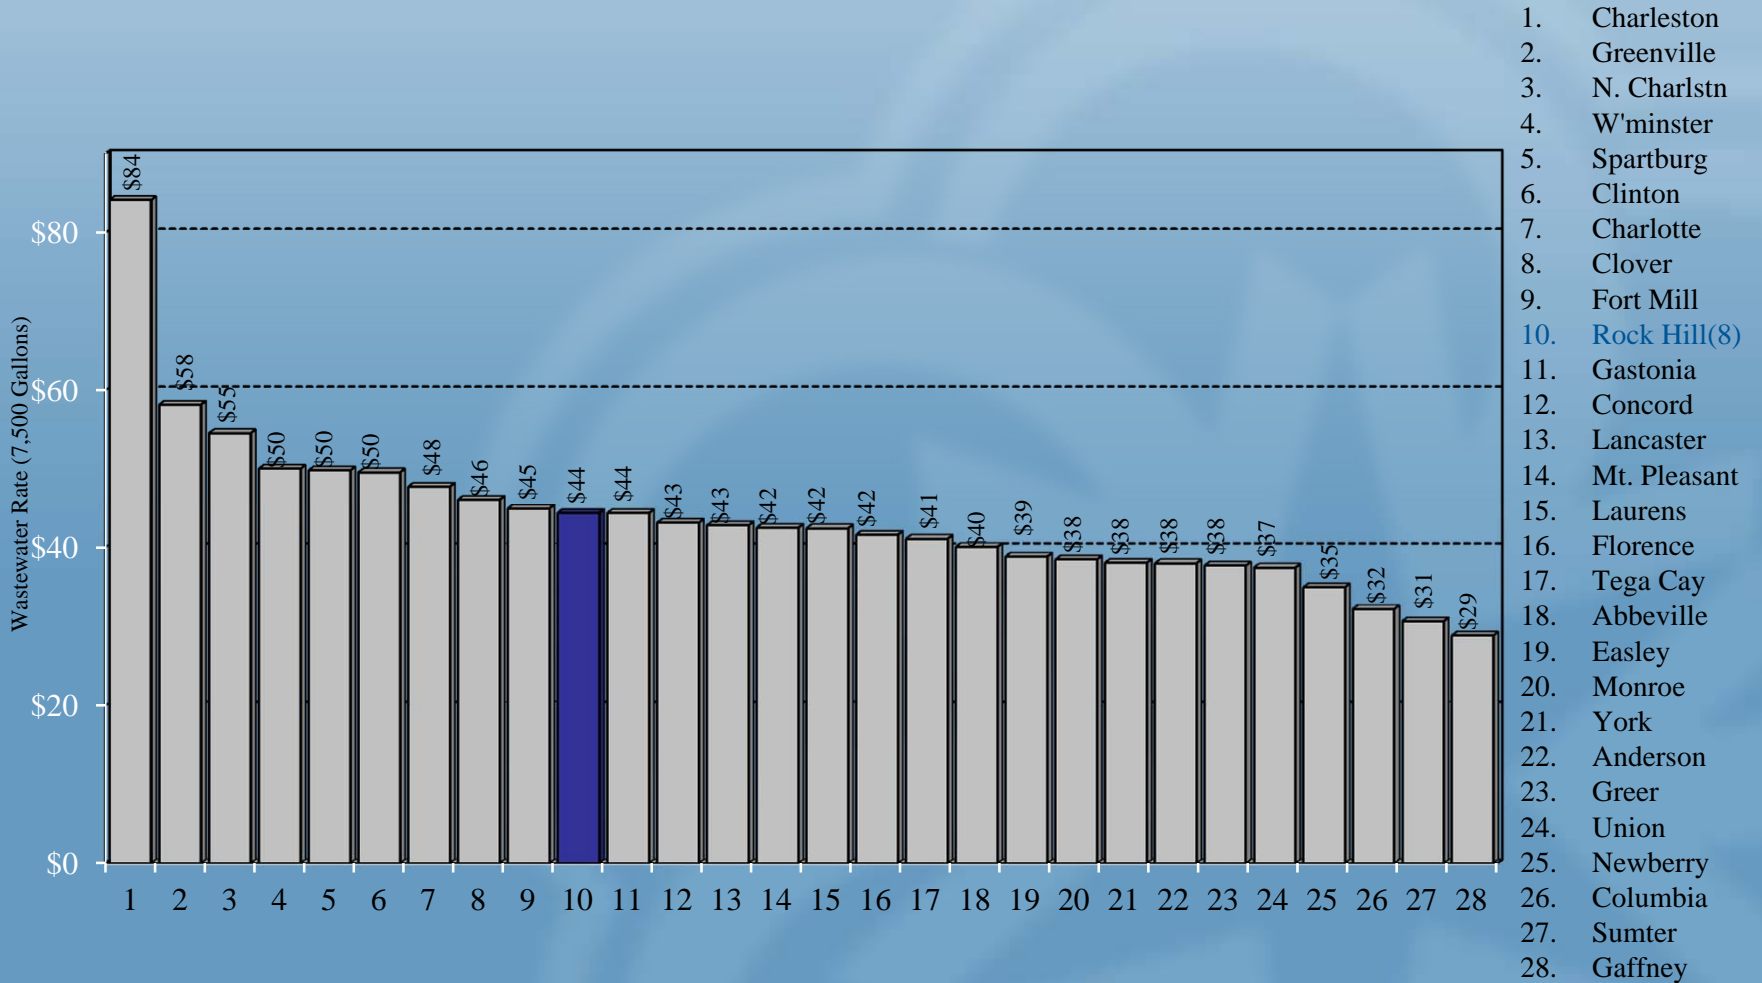

Comparison of Wastewater Rates

Rock Hill Residential Rates Compared to S.C. Cities, PMPA Cities, Regional Cities, & York County Cities