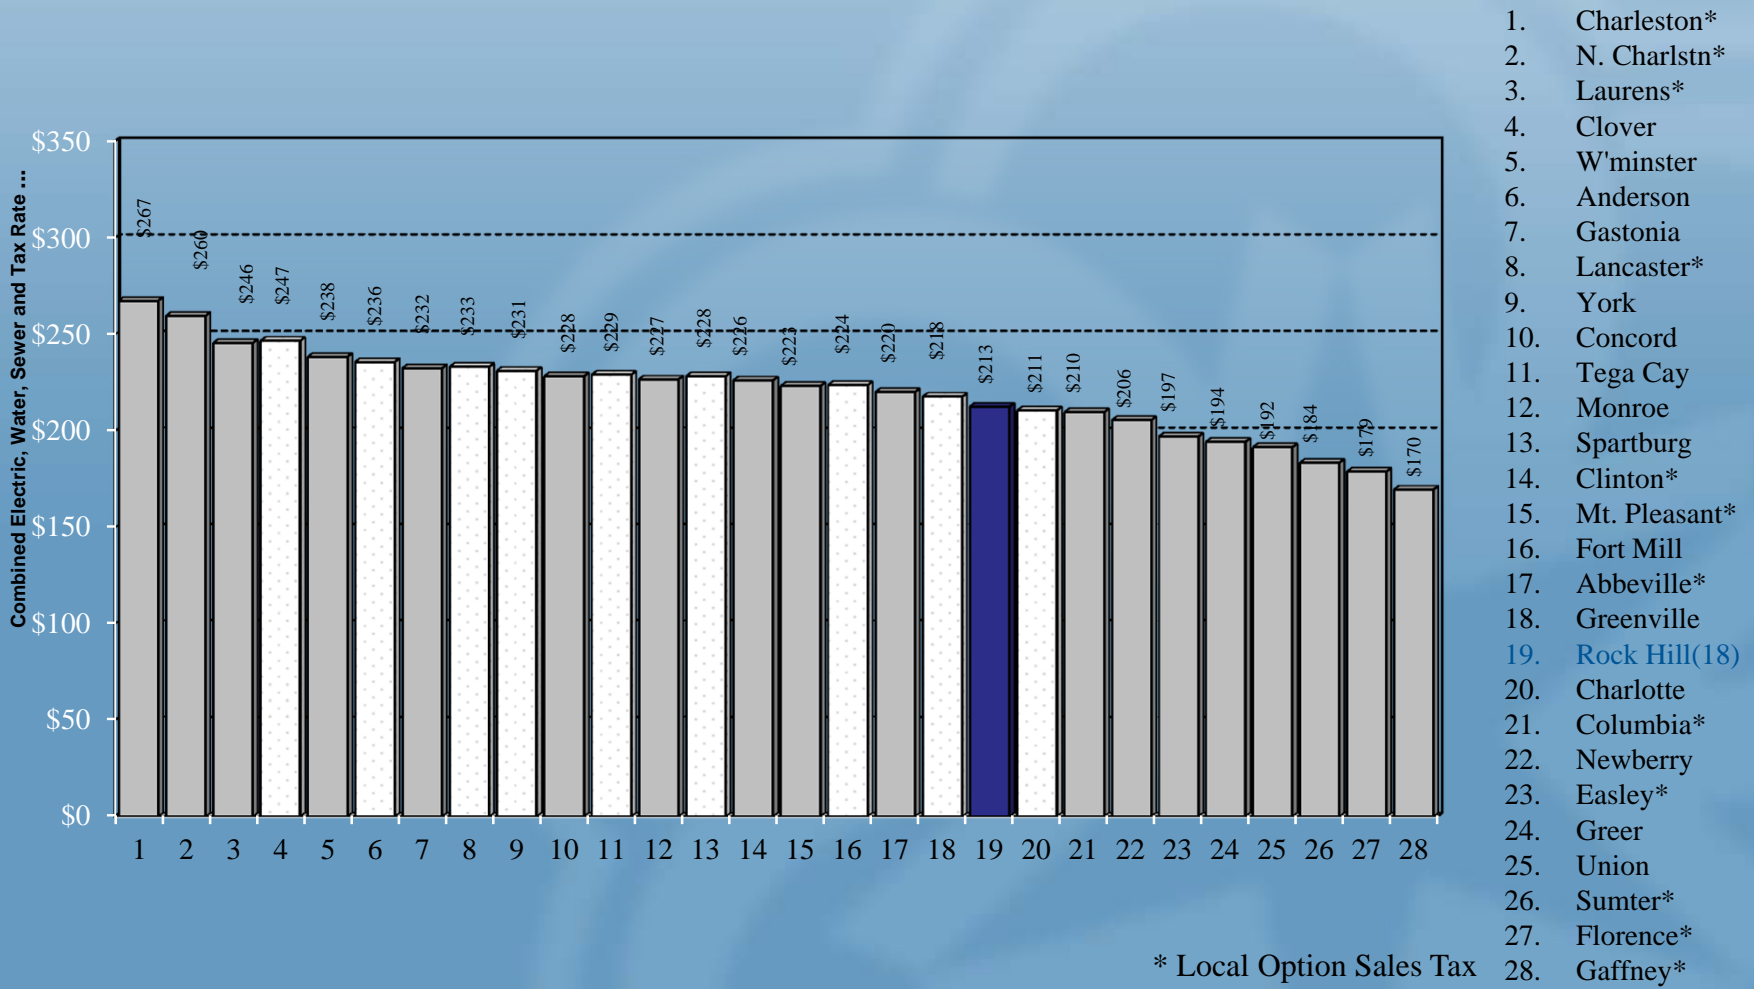

Rock Hill City, County, & School Industrial Taxes Compared to S.C. Cities, PMPA Cities, Regional Cities, & York County Cities

* Local Option Sales Tax

Comparison of Electric/Water/WW/Tax Rates

Rock Hill Residential Rates/Taxes Compared to S.C. Cities, PMPA Cities, Regional Cities, & York County Cities