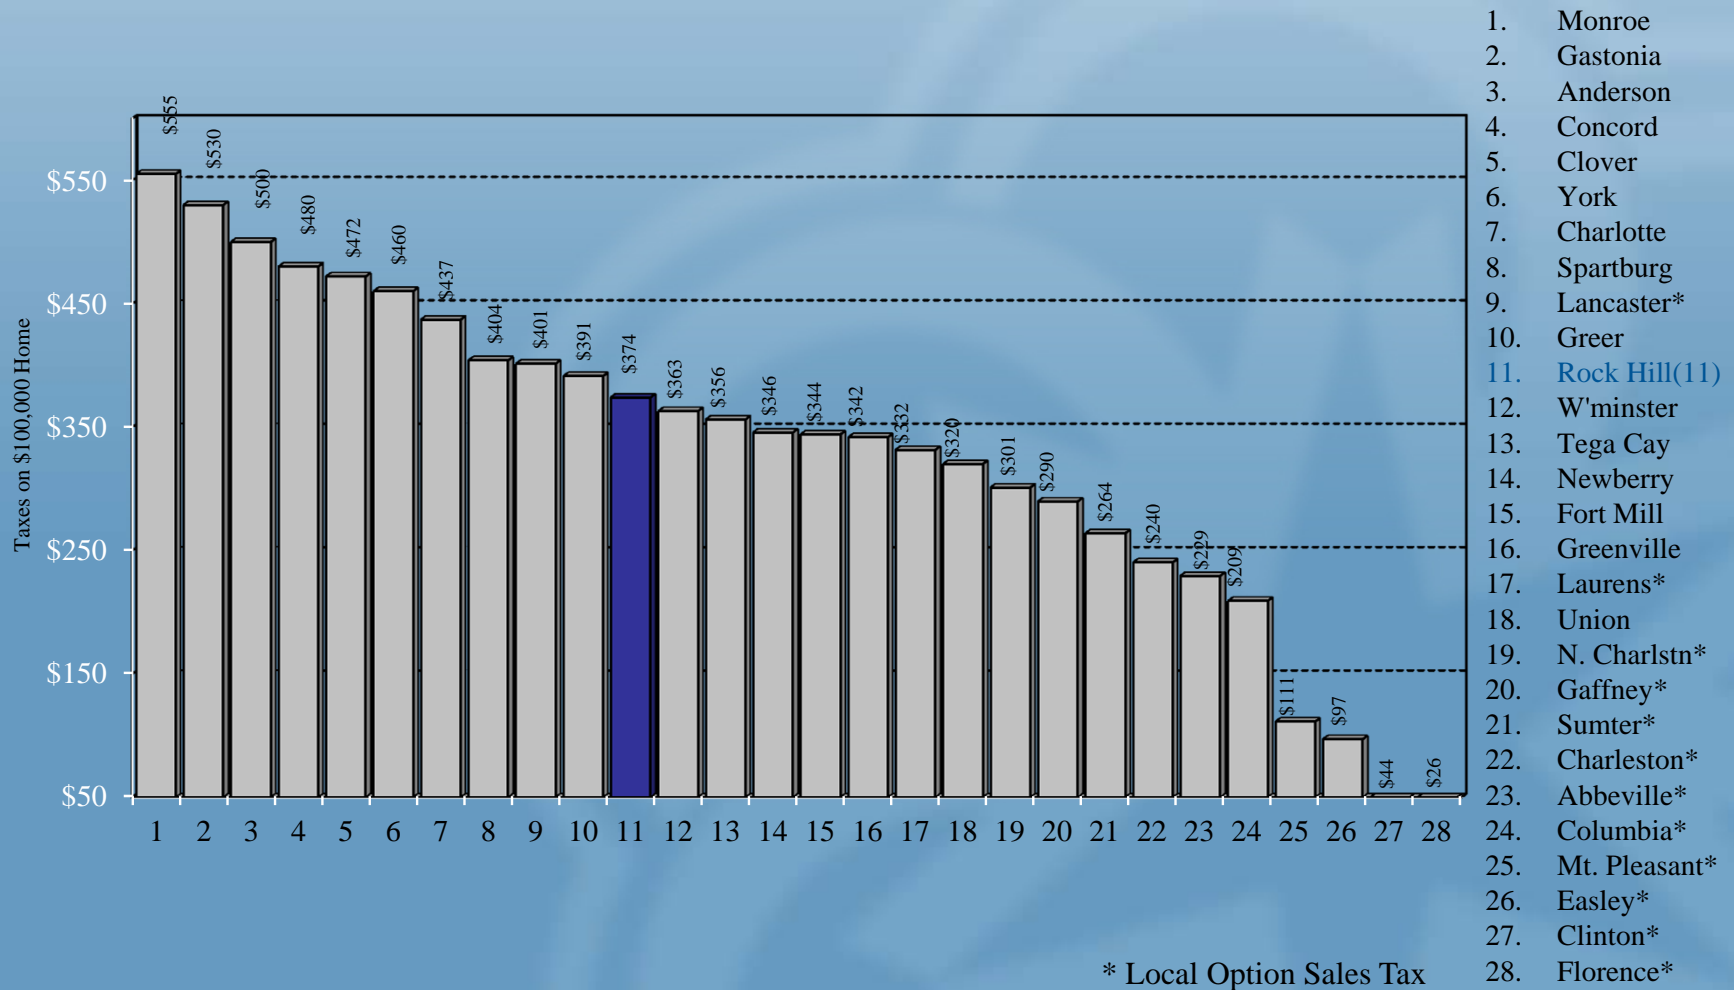

Comparison of Annual Taxes

Rock Hill City Residential Taxes Compared to S.C. Cities, PMPA Cities, Regional Cities, & York County Cities