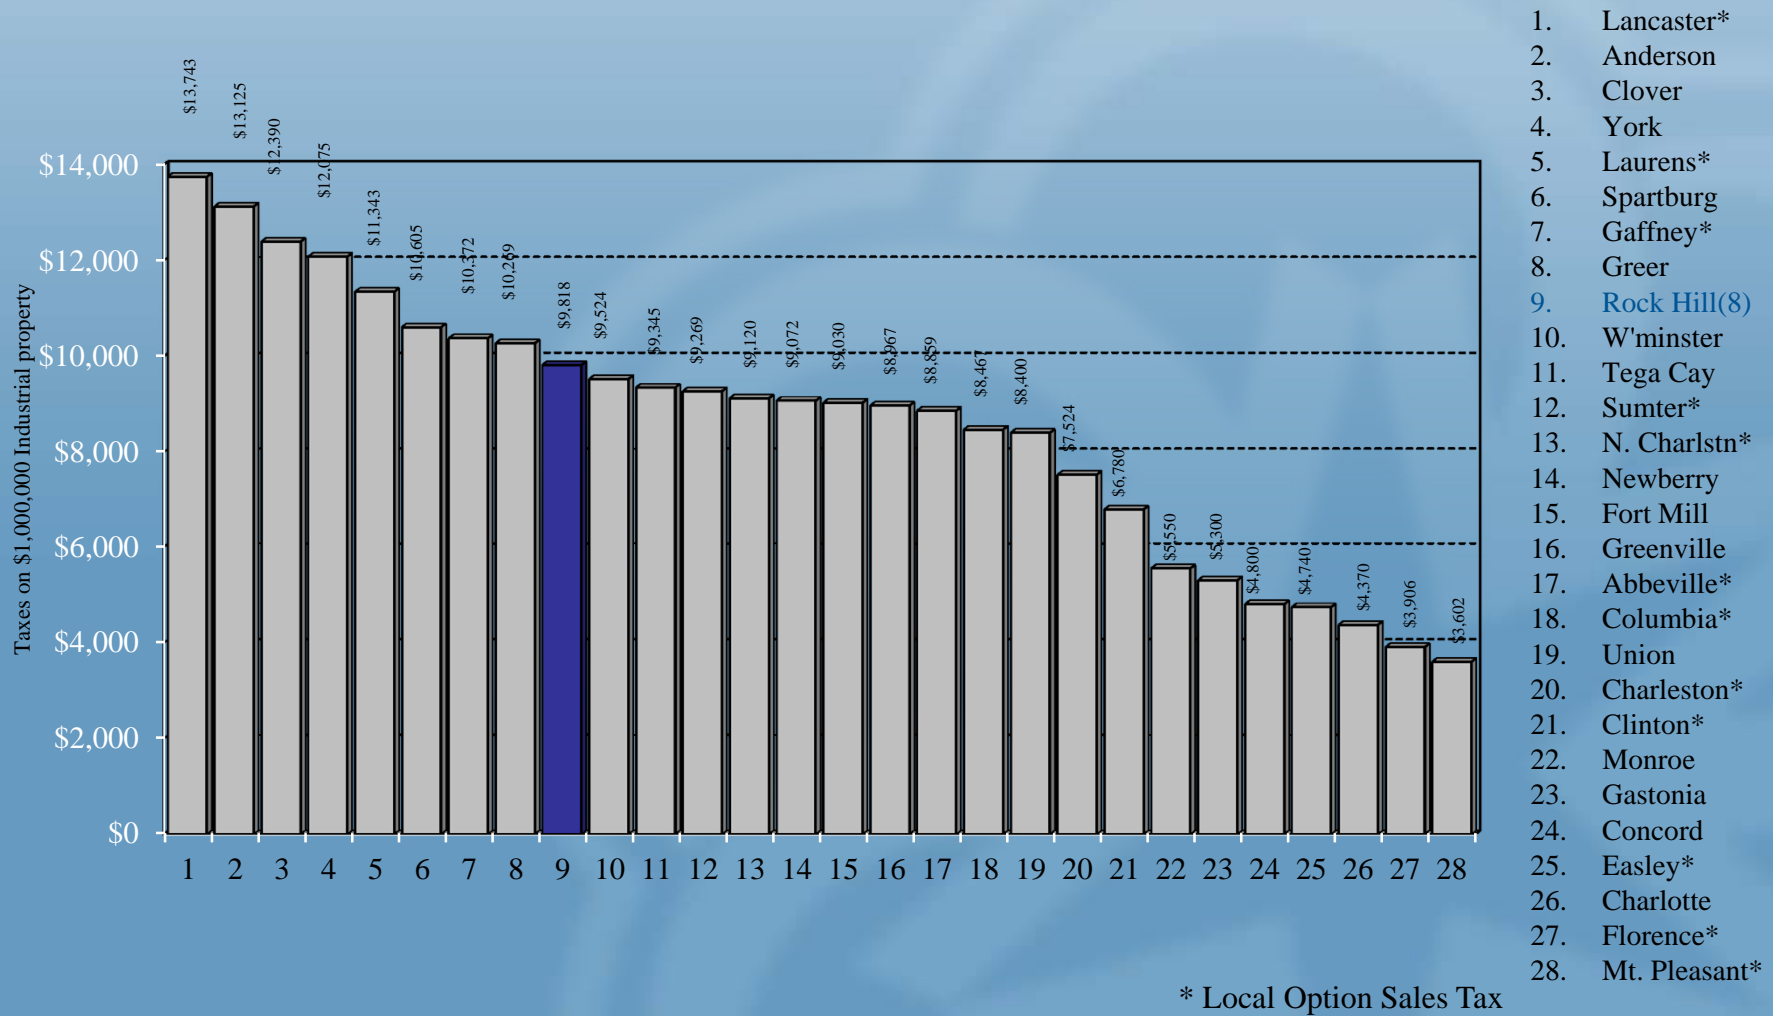

Comparison of Annual Taxes

Rock Hill City Industrial Taxes Compared to S.C. Cities, PMPA Cities, Regional Cities, & York County Cities