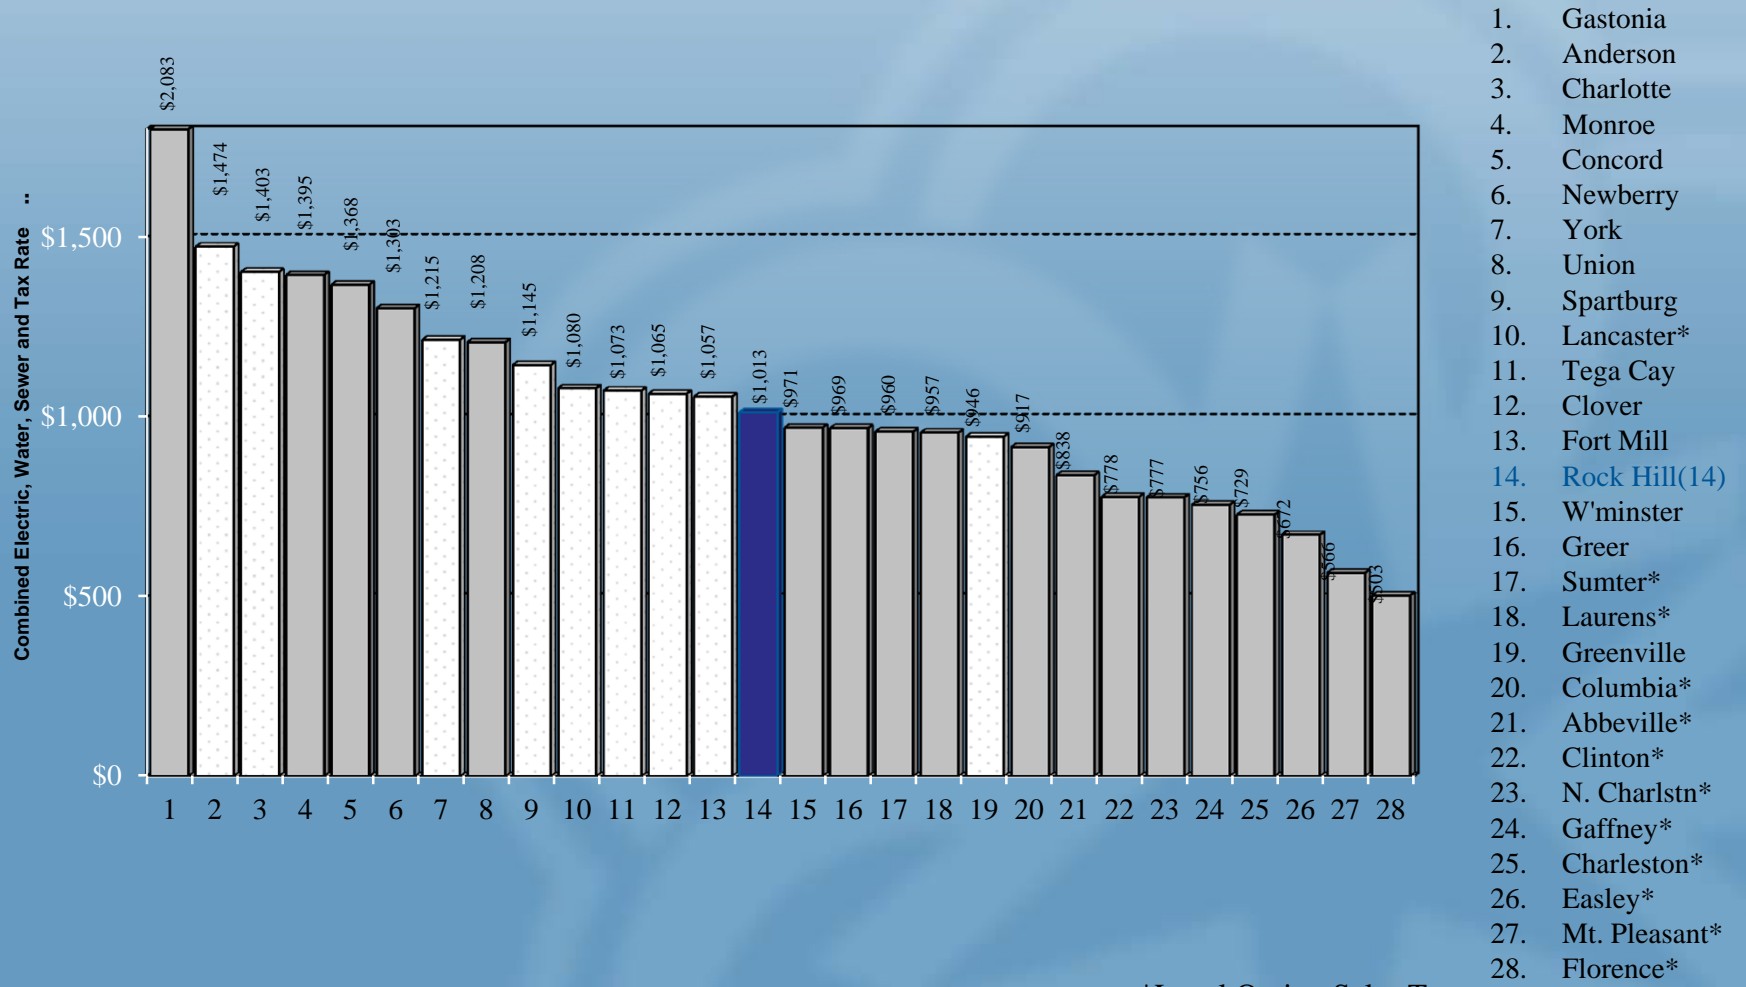

*Local Option Sales Tax