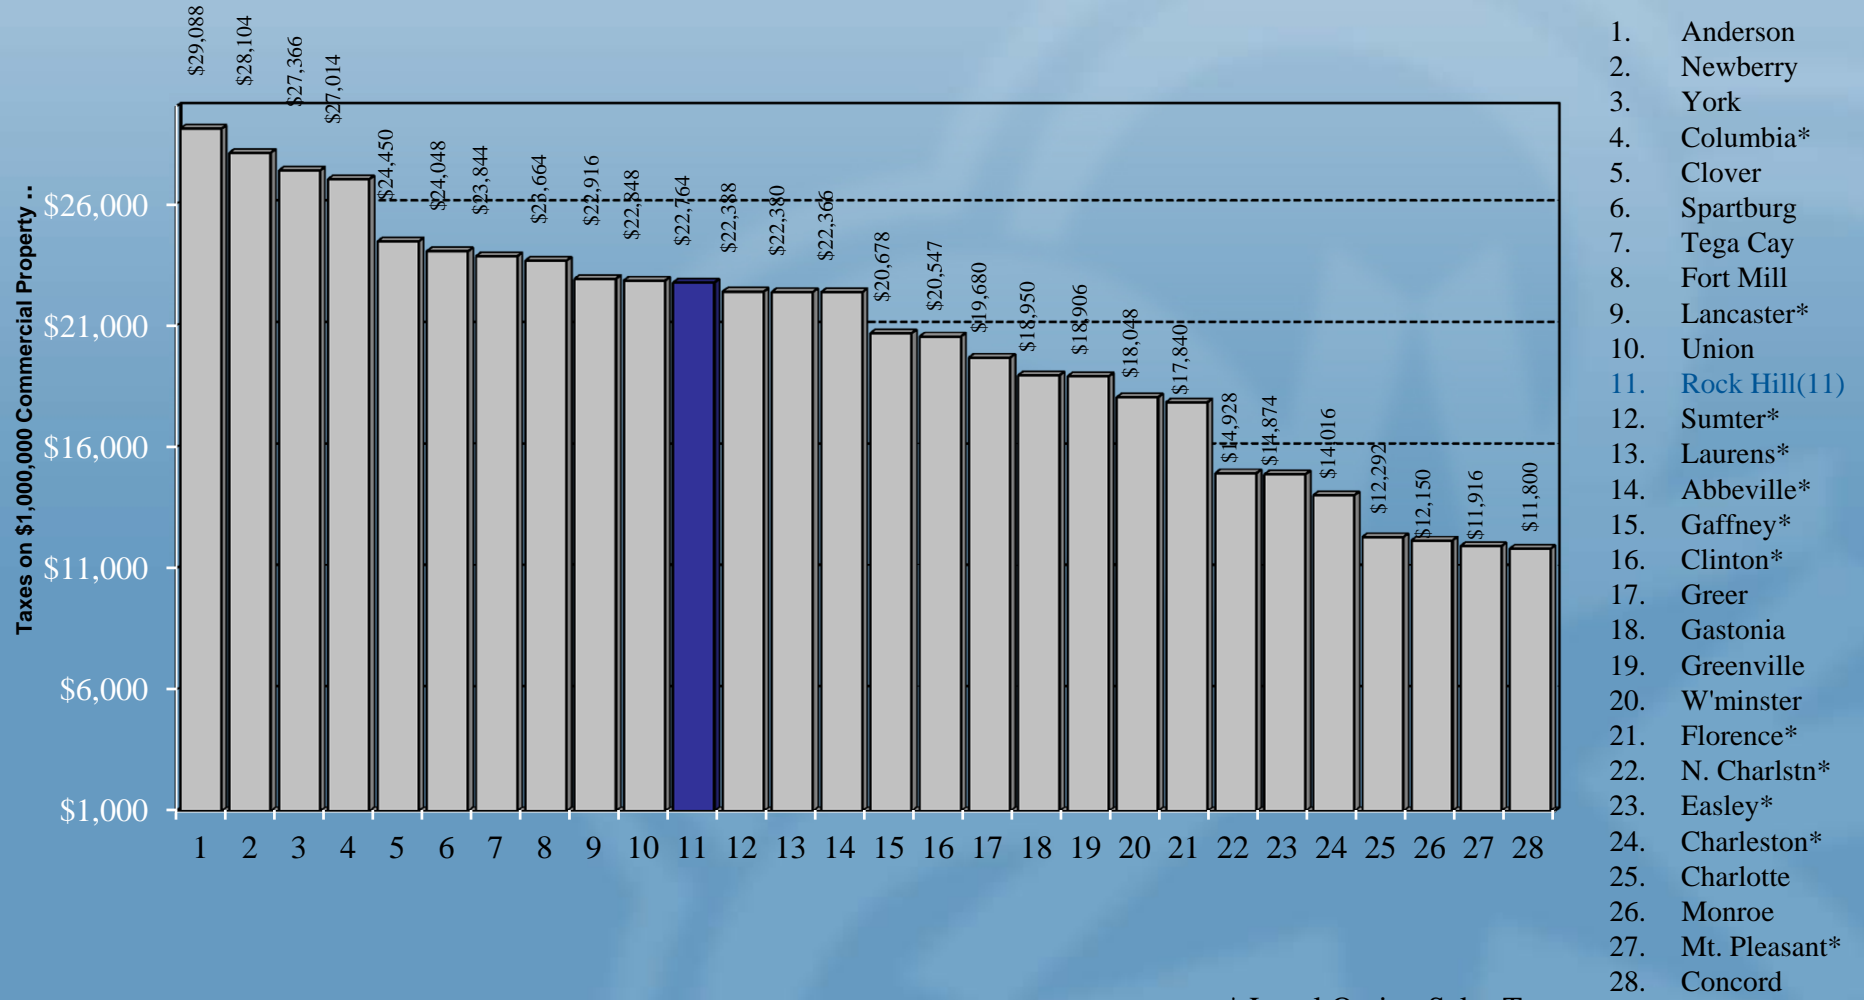

Comparison of Annual Taxes

Rock Hill City, County, & School Commercial Taxes Compared to S.C. Cities, PMPA Cities, Regional Cities, & York County Cities