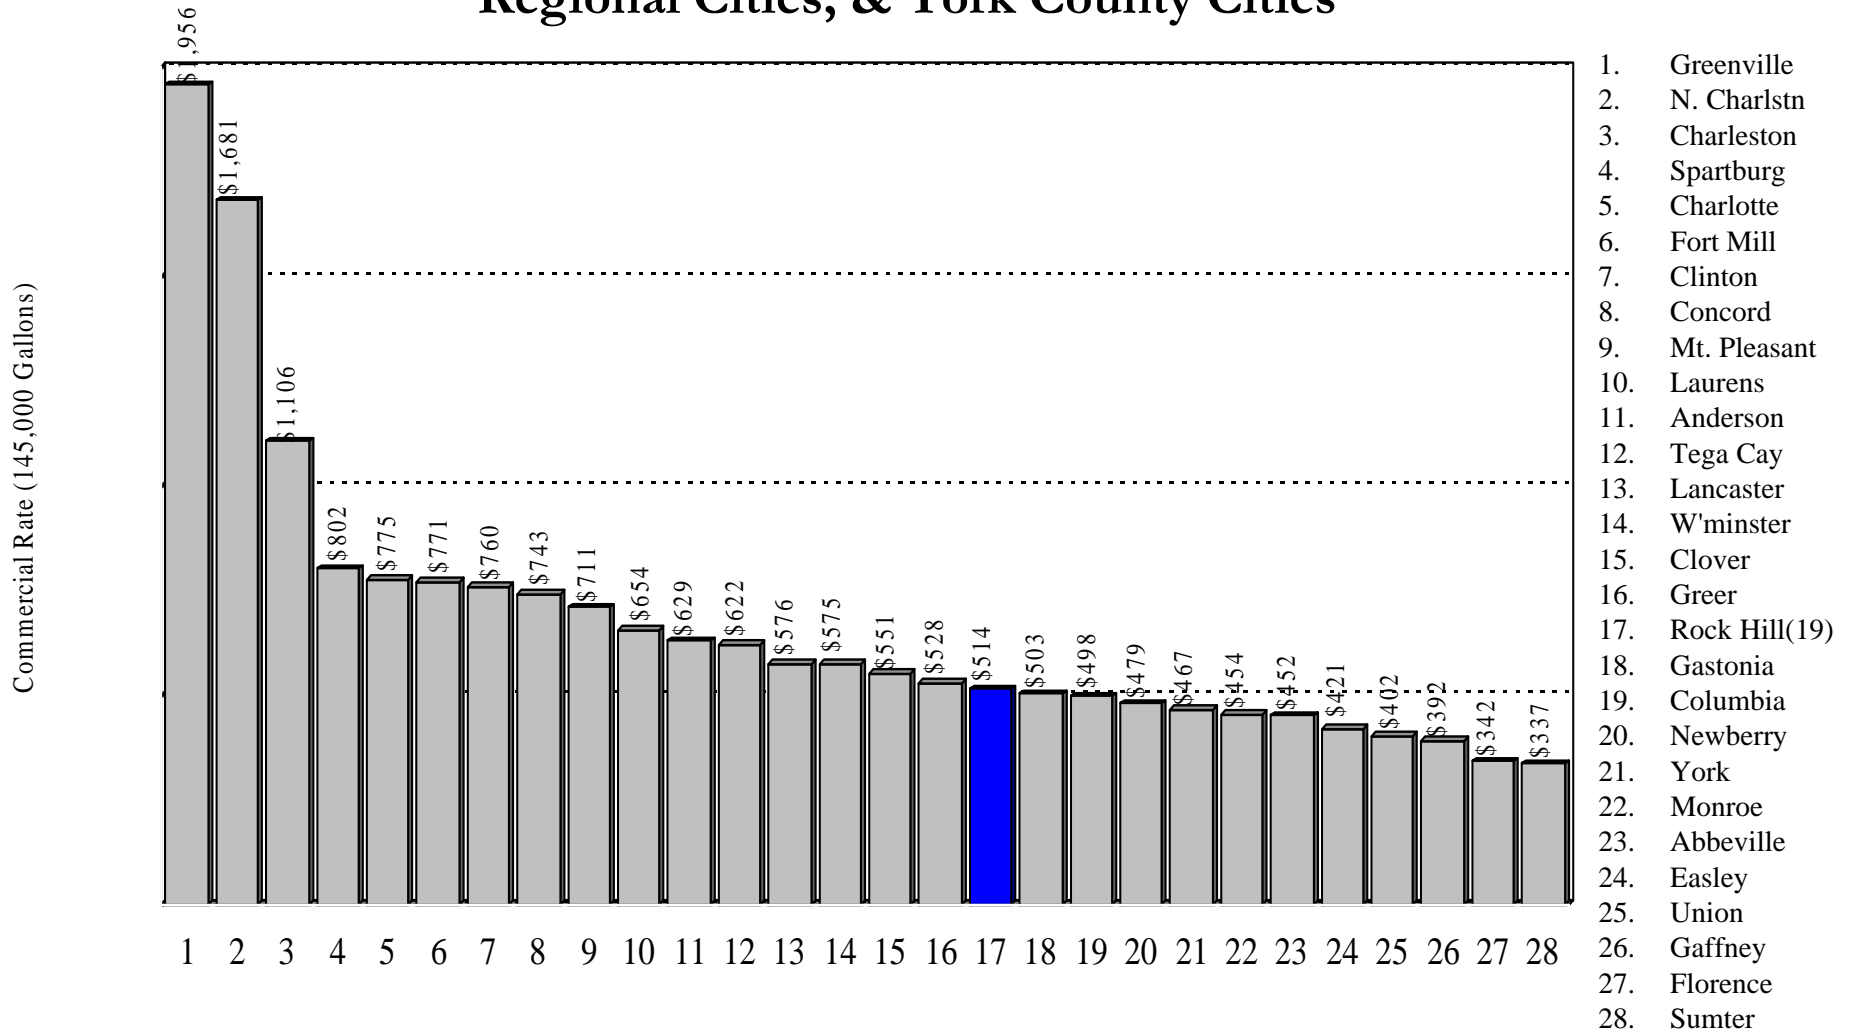

Wastewater System

Comparison of Wastewater Rates

Rock Hill Residential Rates Compared to S.C. Cities, PMPA Cities, Regional Cities, & York County Cities

Comparison of Wastewater Rates

Rock Hill Commercial Rates Compared to S.C. Cities, PMPA Cities, Regional Cities, & York County Cities