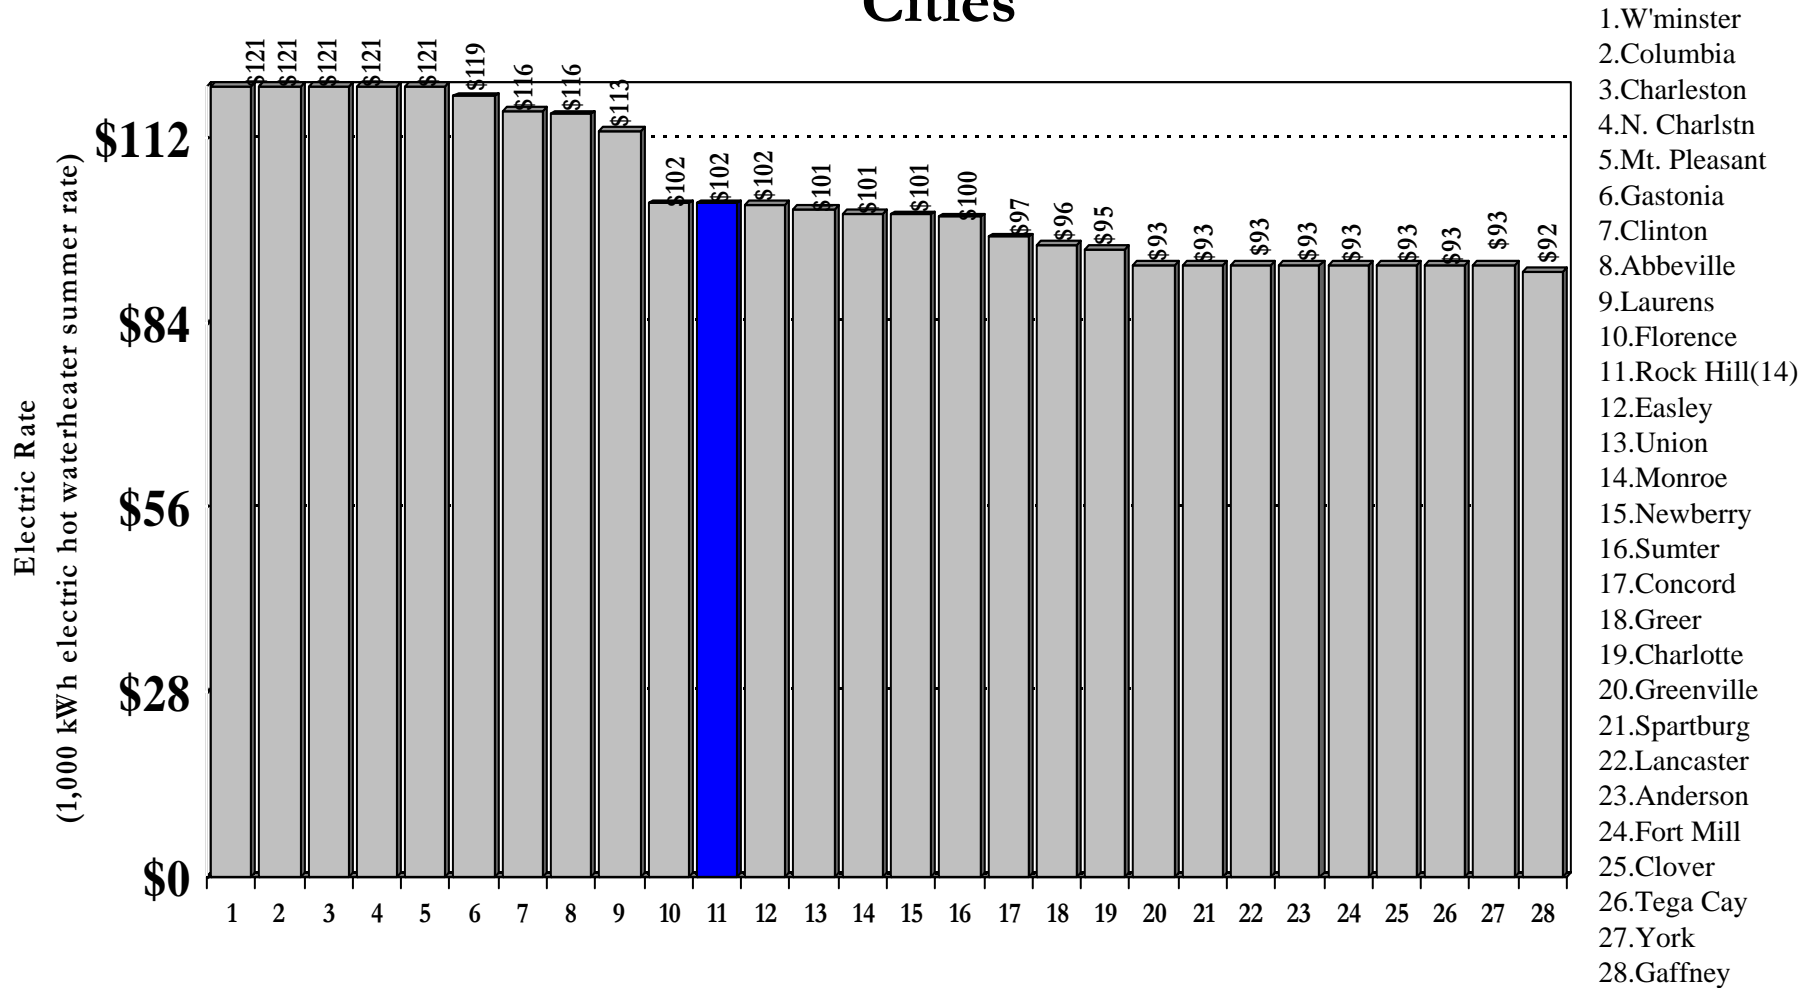

Cost of Public Services Survey

2010

Electric System

Comparison of Electric Rates

Rock Hill Residential Rates Compared to
S.C. Cities, PMPA Cities, Regional Cities, & York County
Cities

Comparison of Electric Rates