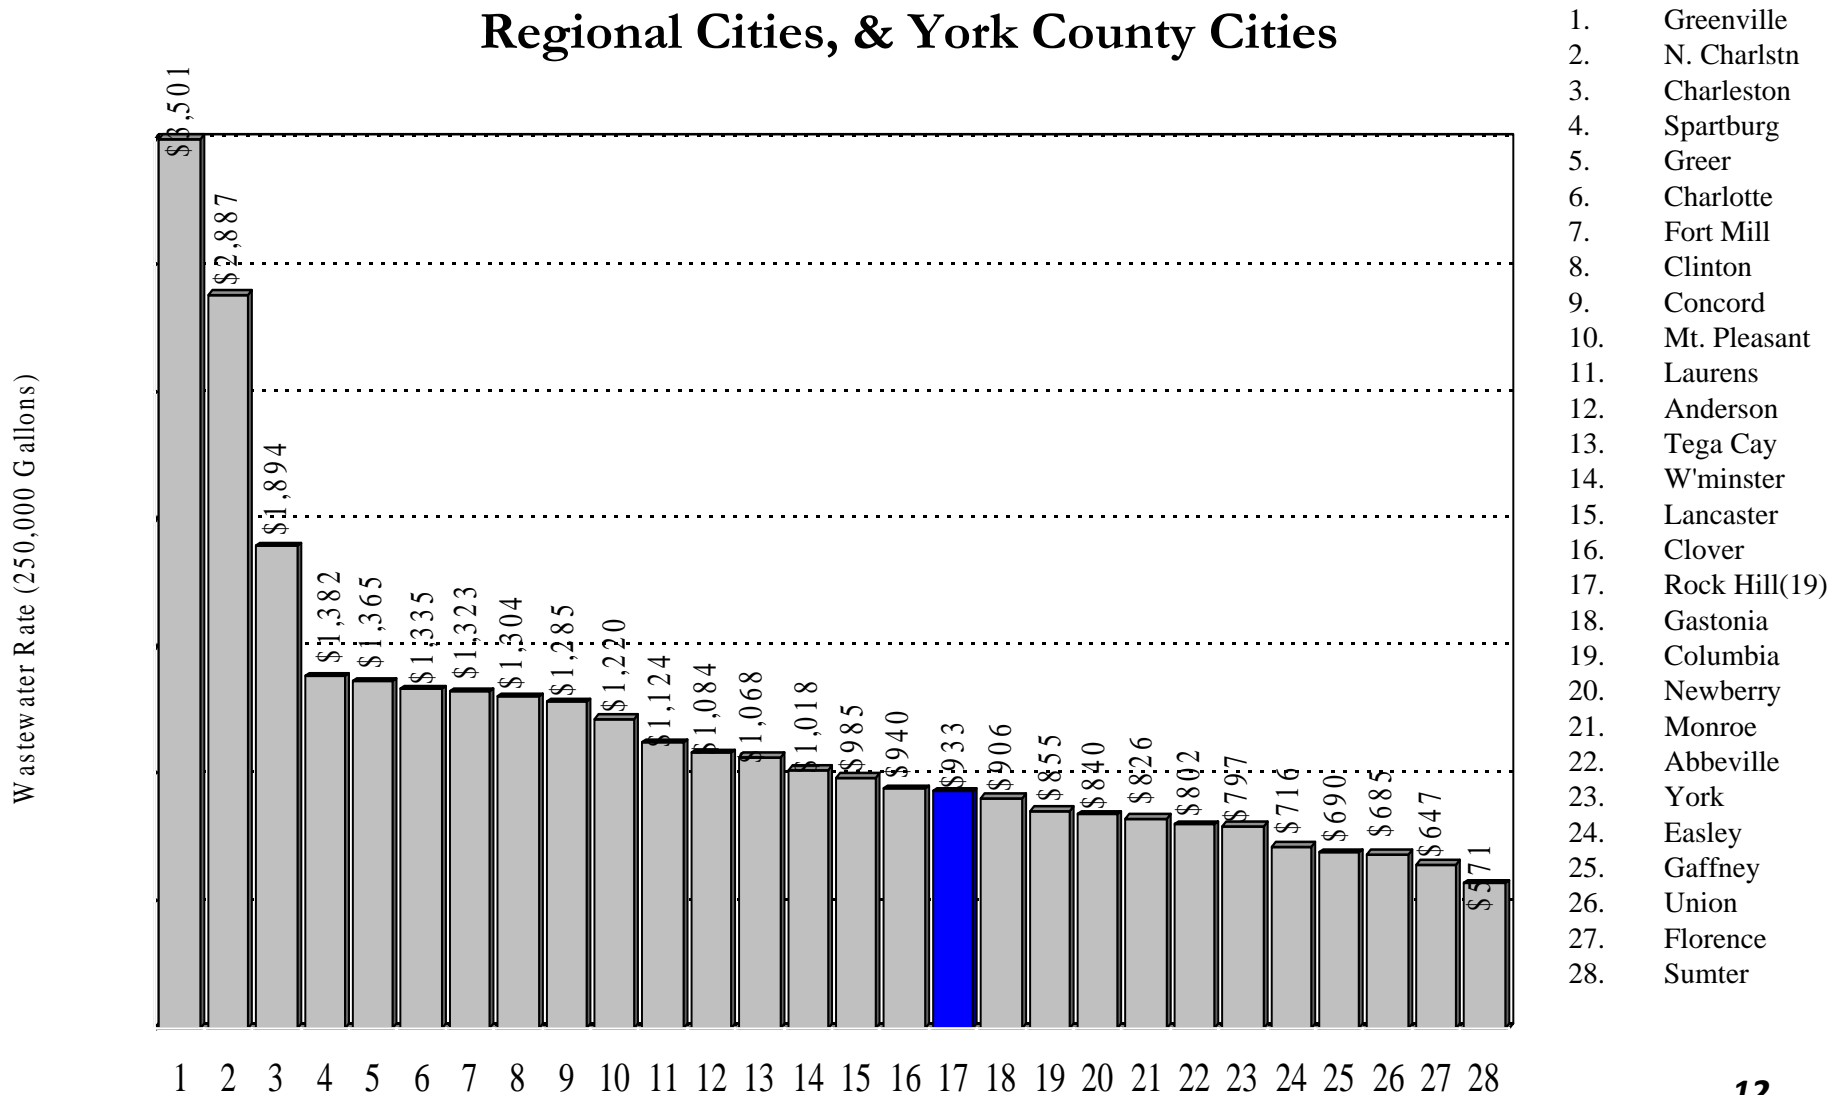

Comparison of Wastewater Rates

Rock Hill Industrial Rates Compared to S.C. Cities, PMPA Cities, Regional Cities, & York County Cities