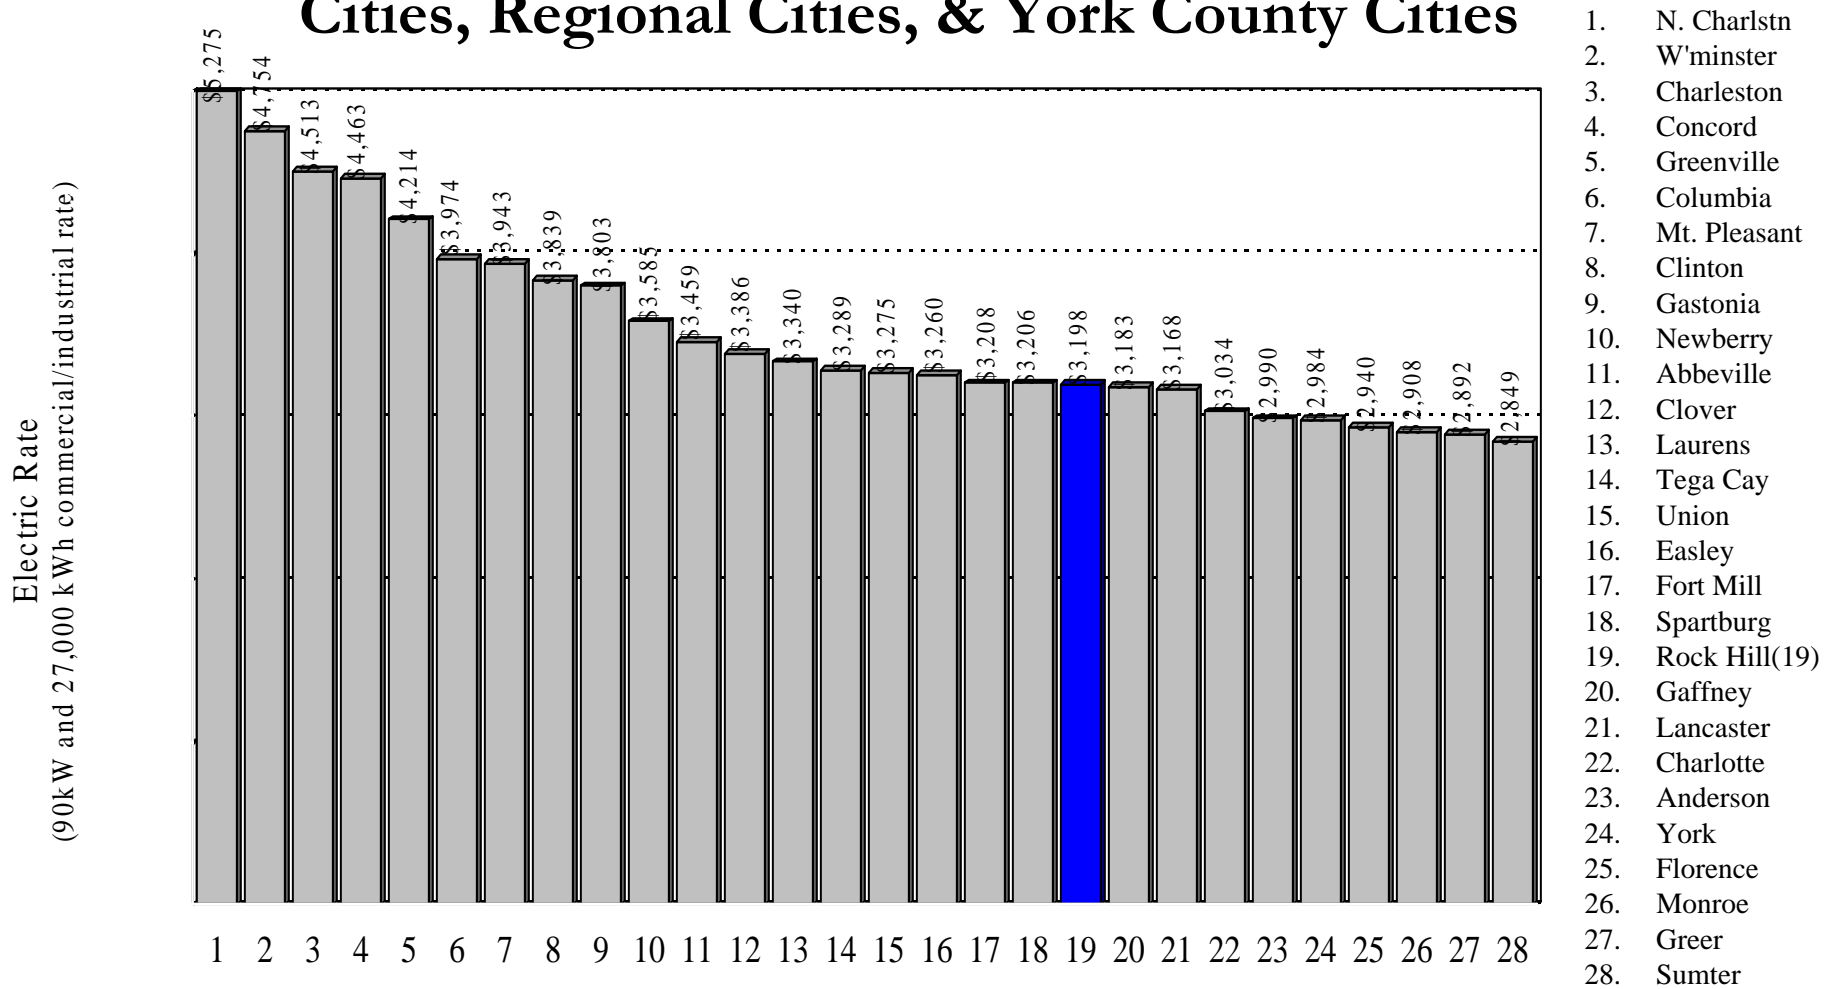

Comparison of Electric/Water/Wastewater Rates

Rock Hill Commercial Rates Compared to S.C. Cities, PMPA Cities, Regional Cities, & York County Cities