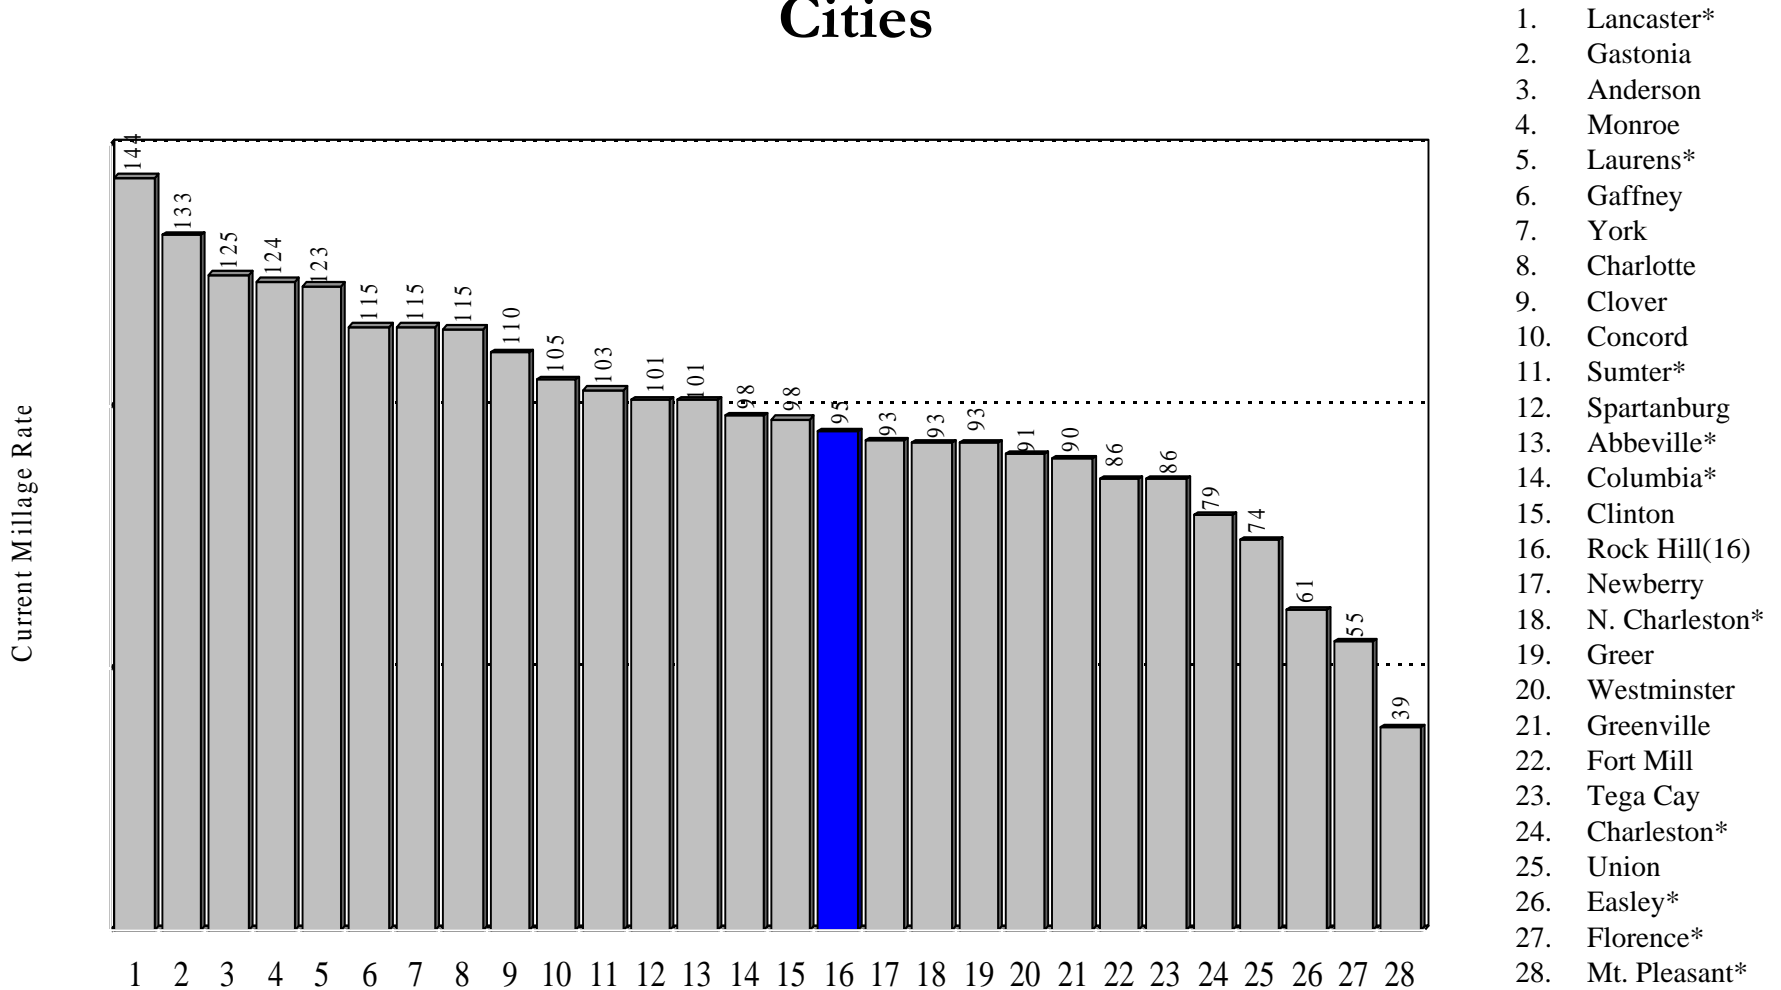

Sanitation

Comparison of Sanitation Rates

Rock Hill Residential Rates Compared to S.C. Cities, PMPA Cities, Regional Cities, & York County Cities

Property Tax

Comparison of City Tax Rates

Rock Hill City Tax Rates Compared to S.C. Cities, PMPA Cities, Regional Cities, & York County Cities