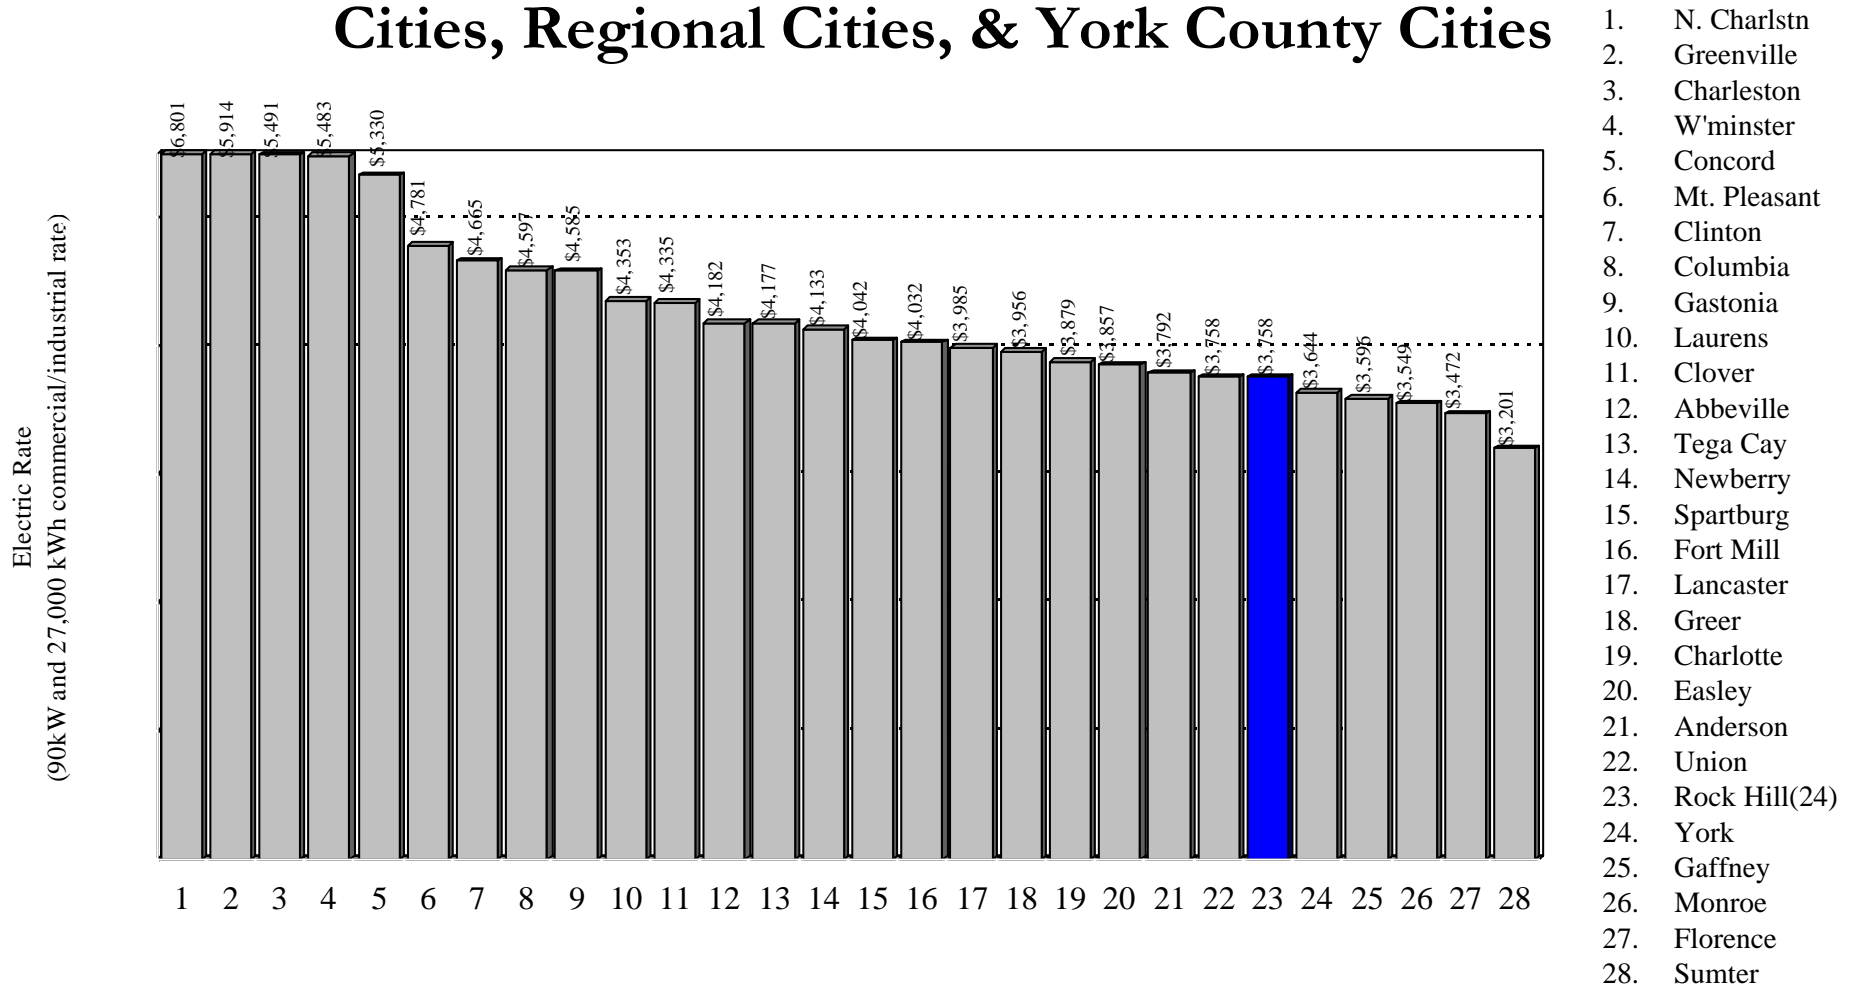

Comparison of Electric/Water/Wastewater Rates

Rock Hill Industrial Rates Compared to S.C. Cities, PMPA Cities, Regional Cities, & York County Cities