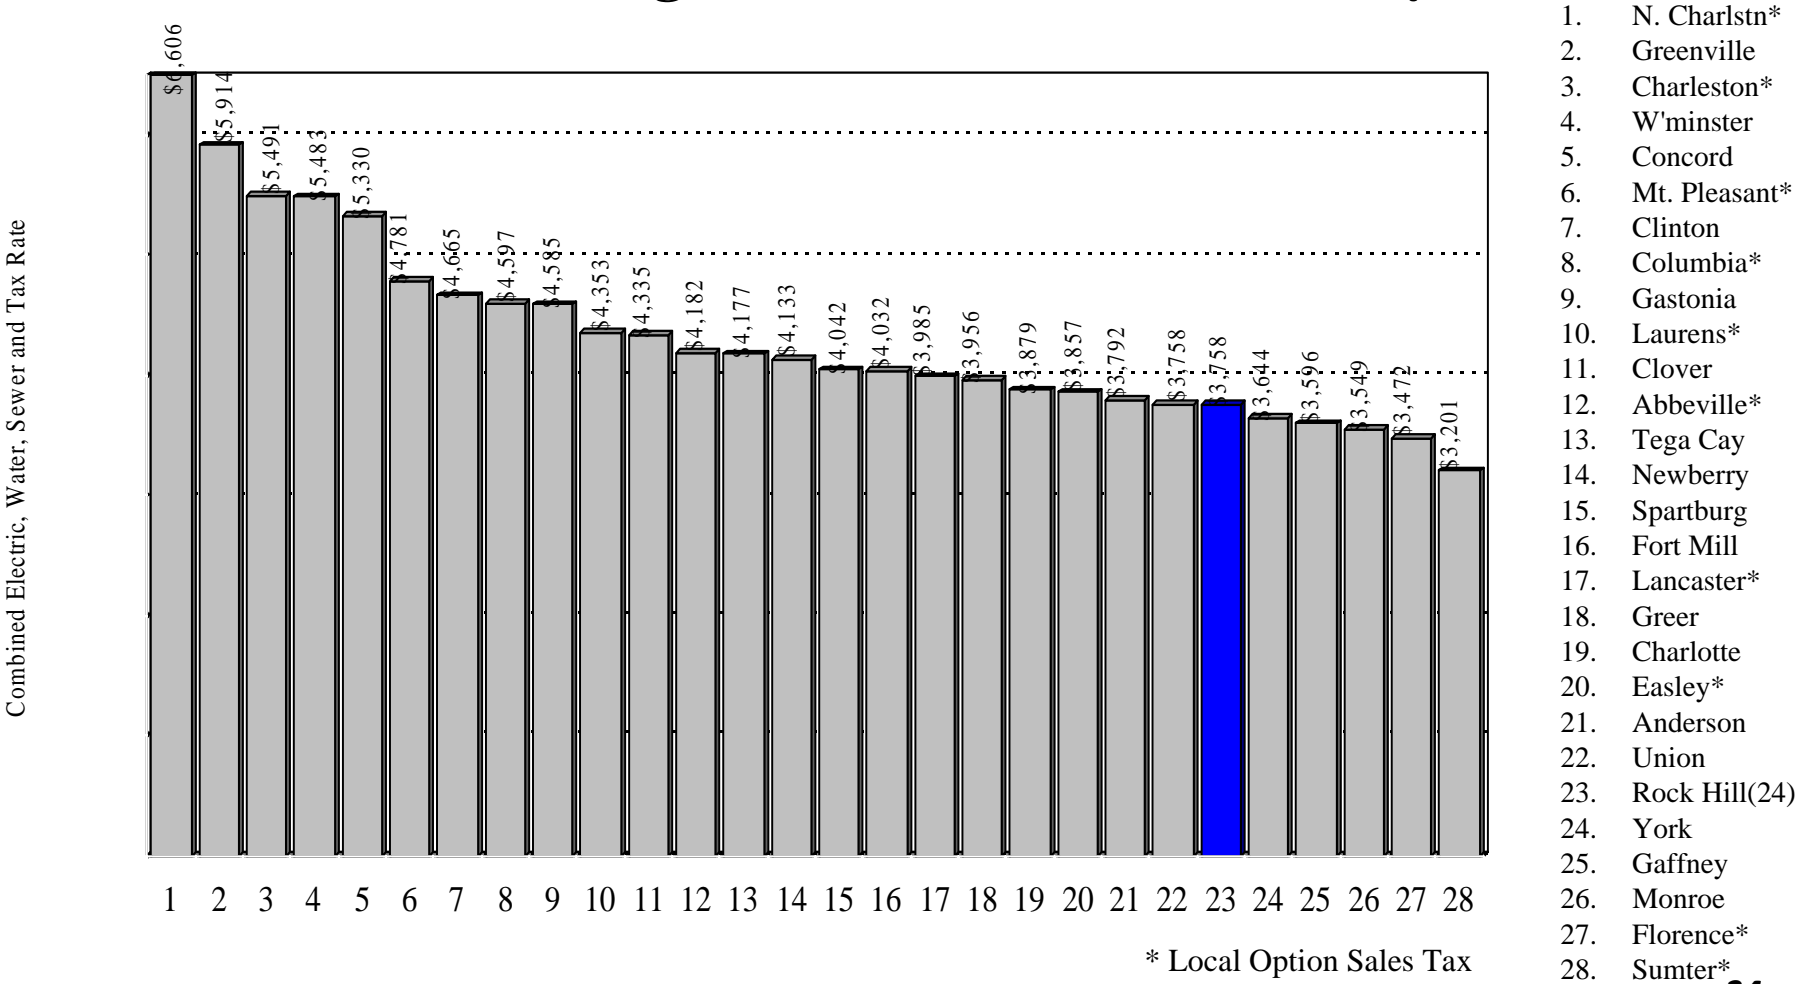

Comparison of Electric/Water/Wastewater/Tax Rates

Rock Hill Industrial Rates/Taxes Compared to S.C. Cities, PMPA Cities, Regional Cities, & York County Cities