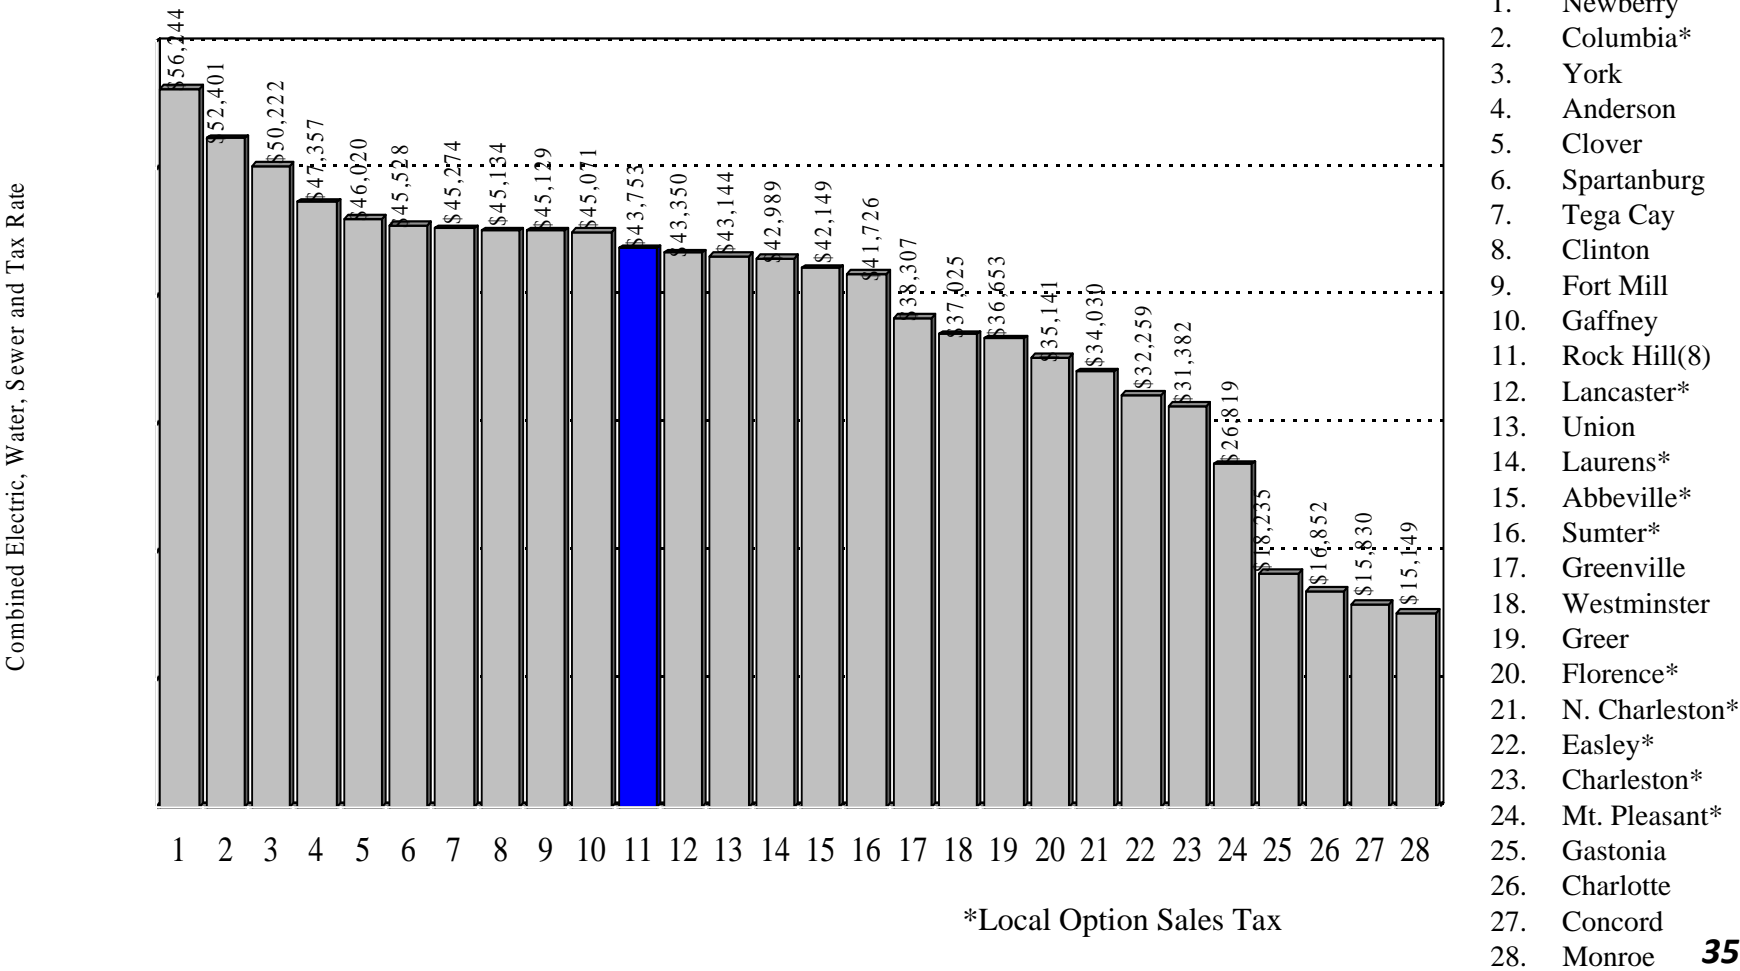

Comparison of Electric/Water/Wastewater/Tax Rates

Rock Hill *Industrial* Rates/C-C-S Taxes Compared to S.C. Cities, PMPA Cities, Regional Cities, & York County Cities