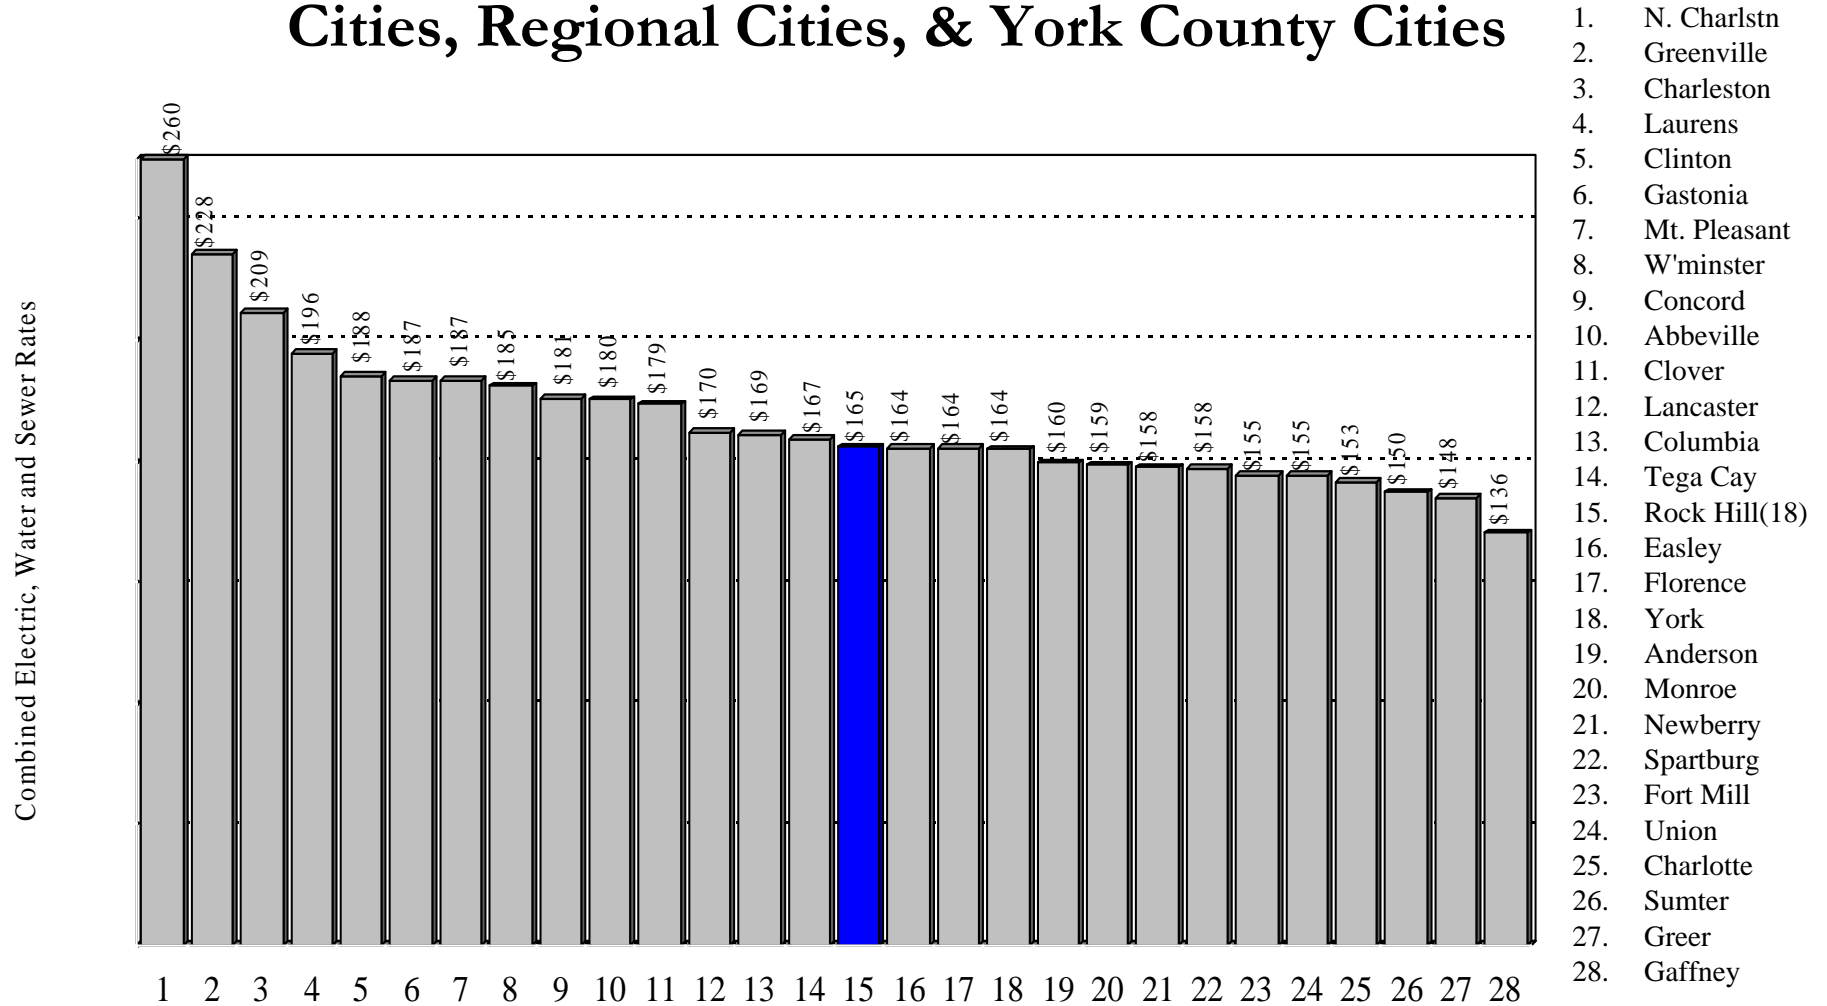

Comparison of Wastewater Rates

Rock Hill Industrial Rates Compared to S.C. Cities, PMPA Cities, Regional Cities, & York County Cities

Utility System

Comparison of Electric/Water/Wastewater Rates

Rock Hill Residential Rates Compared to S.C. Cities, PMPA Cities, Regional Cities, & York County Cities