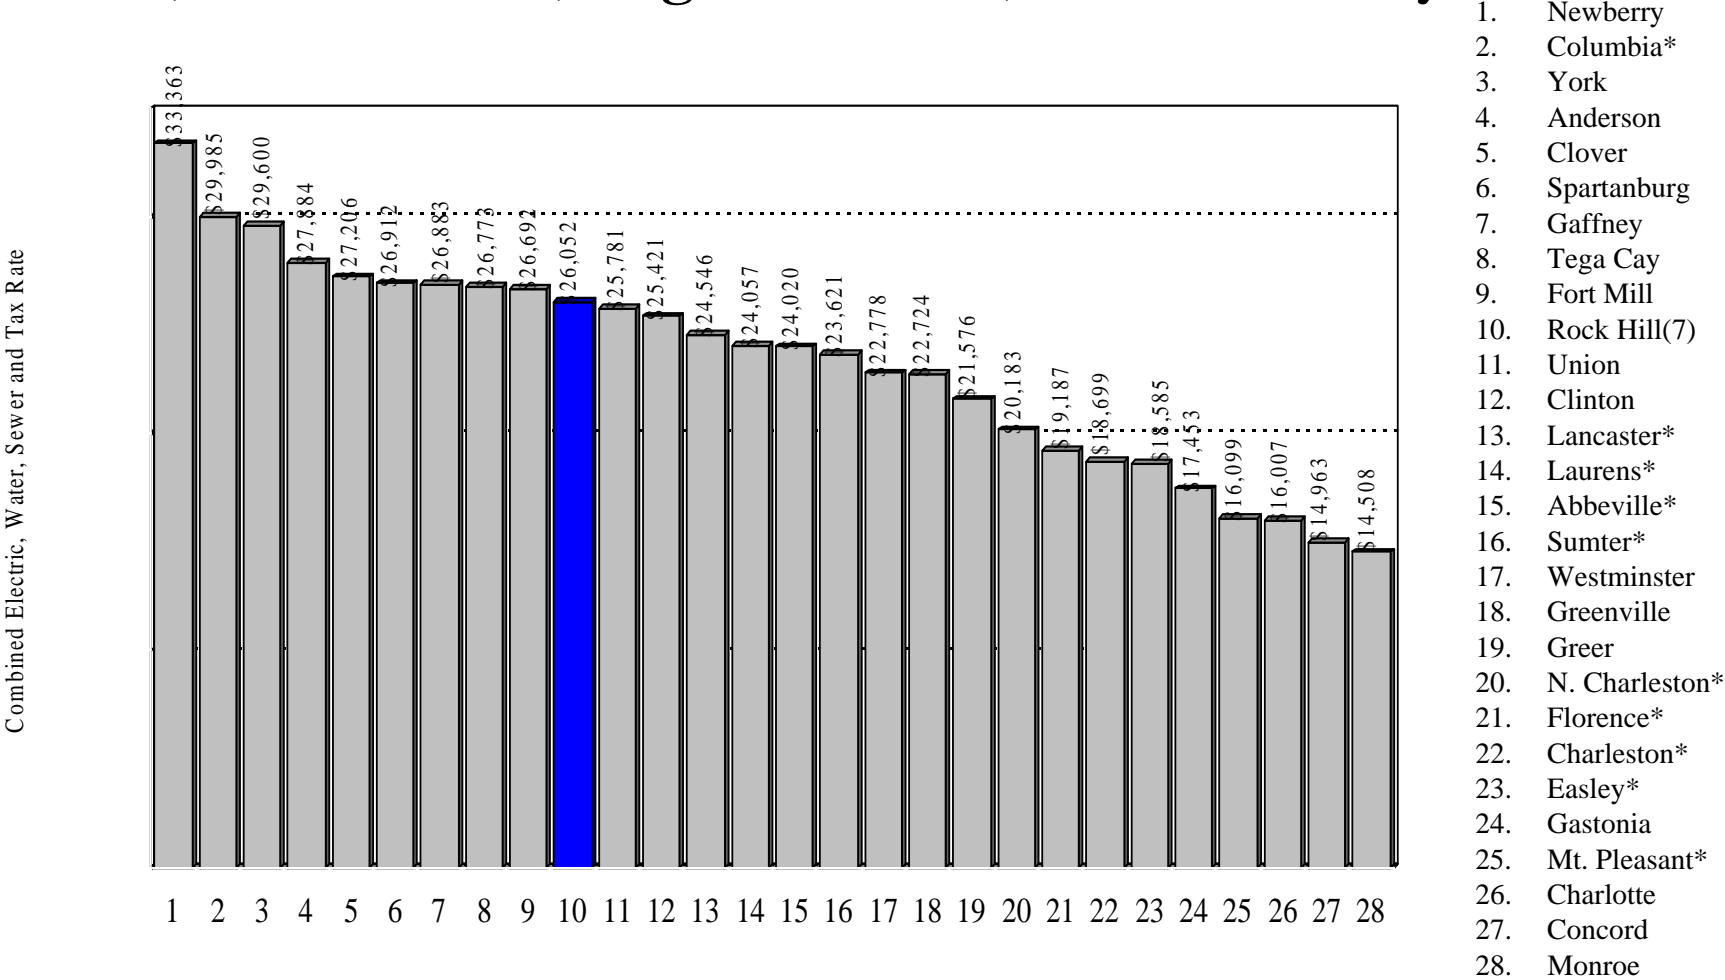

Comparison of Electric/Water/Wastewater/Tax Rates

Rock Hill Commercial Rates/C-C-S Taxes Compared to S.C. Cities, PMPA Cities, Regional Cities, & York County Cities

*Local Option Sales Tax