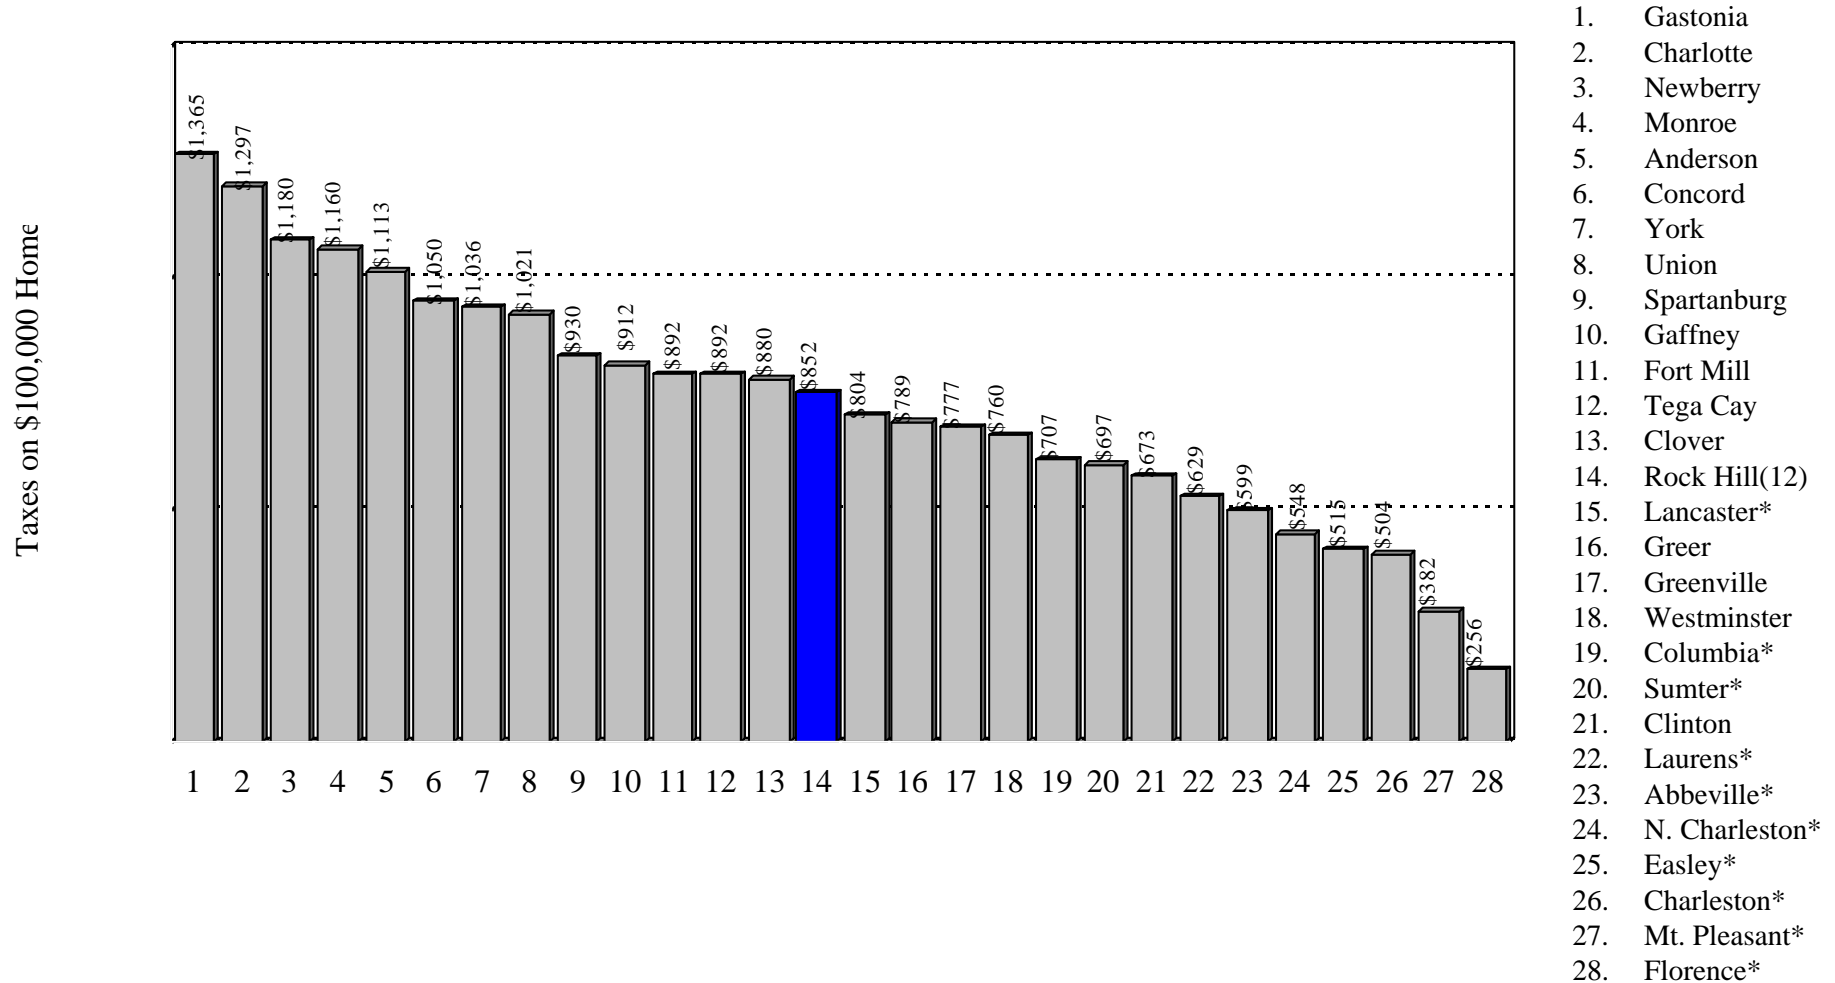

* Local Option Sales Tax

Comparison of Annual Taxes

Rock Hill City Industrial Taxes Compared to S.C. Cities, PMPA Cities, Regional Cities, & York County Cities

Comparison of Annual Taxes

Rock Hill City, County, & School Residential Taxes Compared to S.C. Cities, PMPA Cities, Regional Cities, & York County Cities