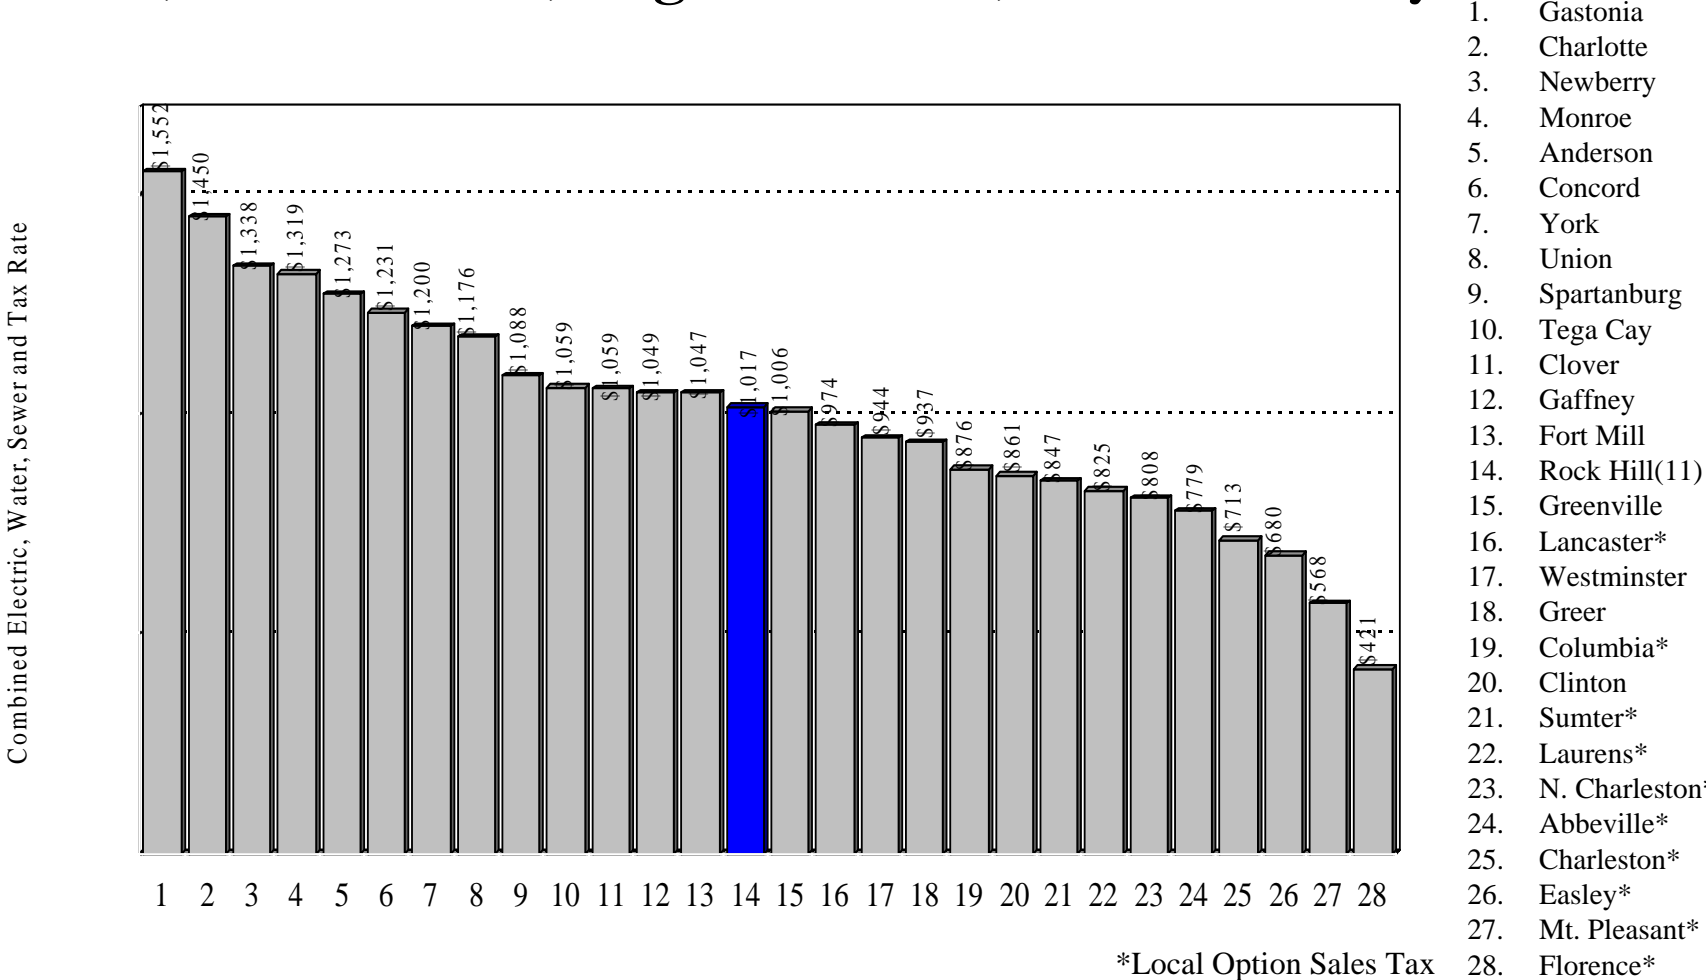

Comparison of Electric/Water/Wastewater/Tax Rates

Rock Hill Residential Rates/C-C-S Taxes Compared to S.C. Cities, PMPA Cities, Regional Cities, & York County Cities