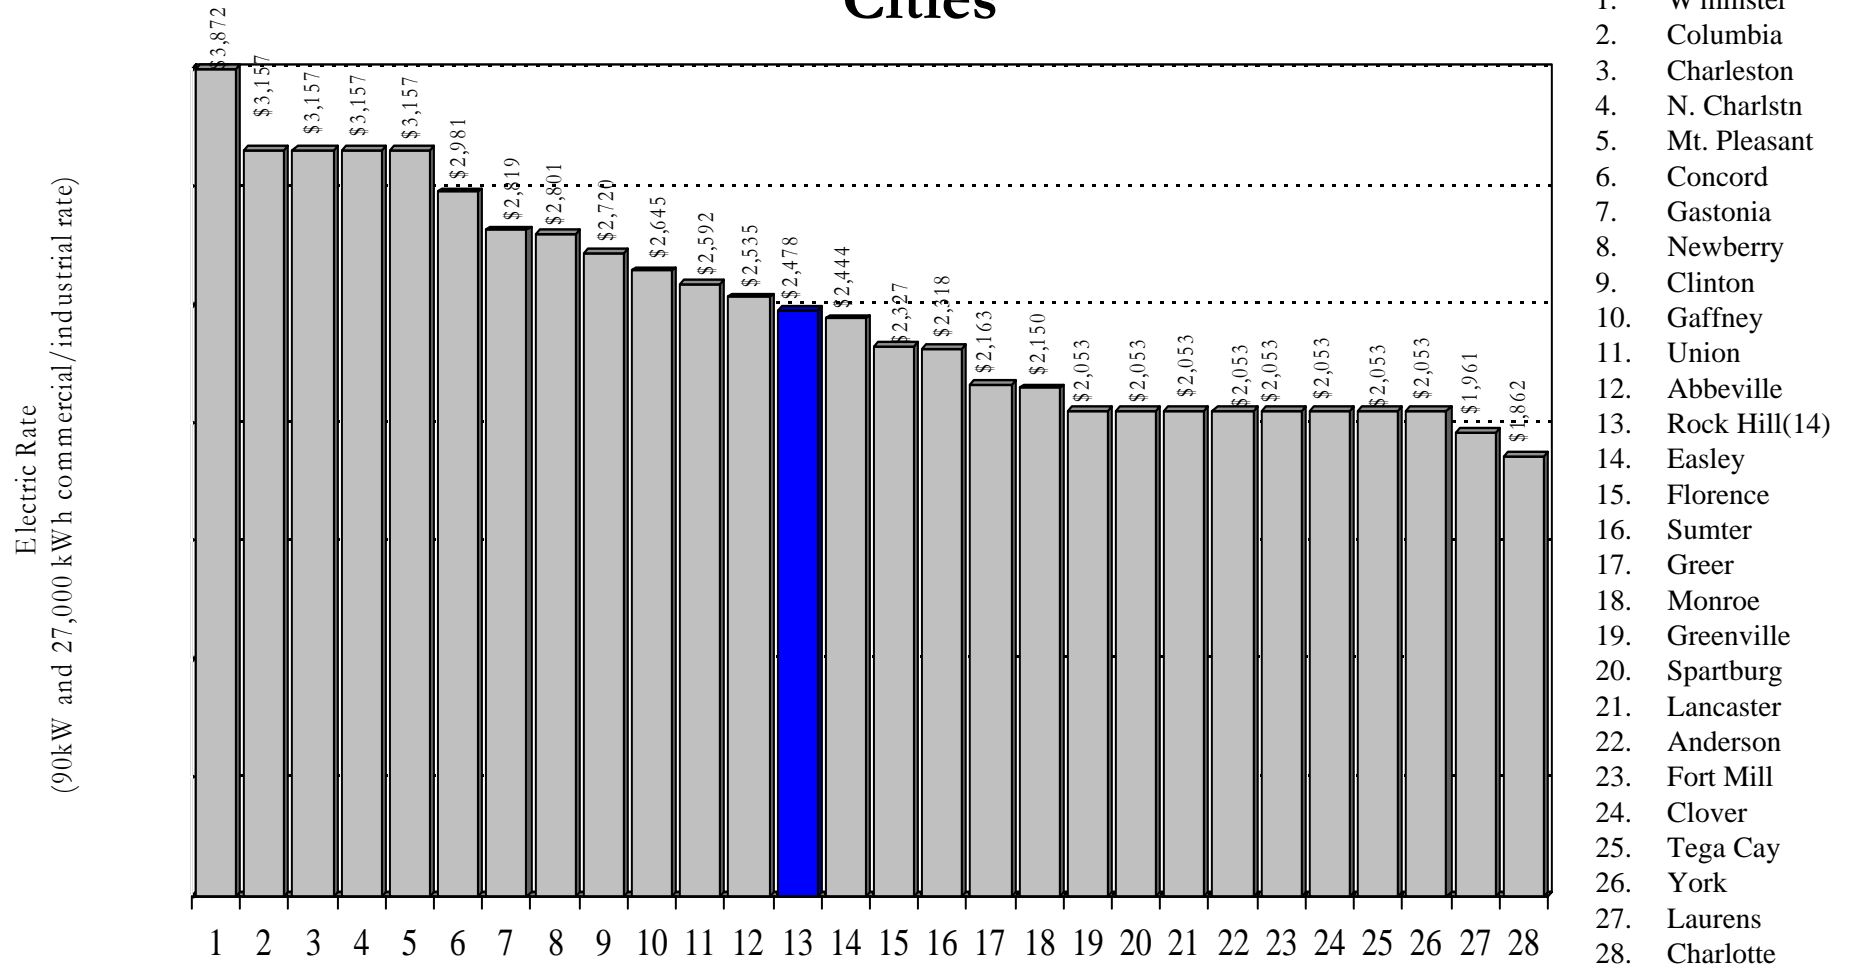

Comparison of Electric Rates

Rock Hill Commercial/Industrial Rates Compared to
S.C. Cities, PMPA Cities, Regional Cities, & York County
Cities