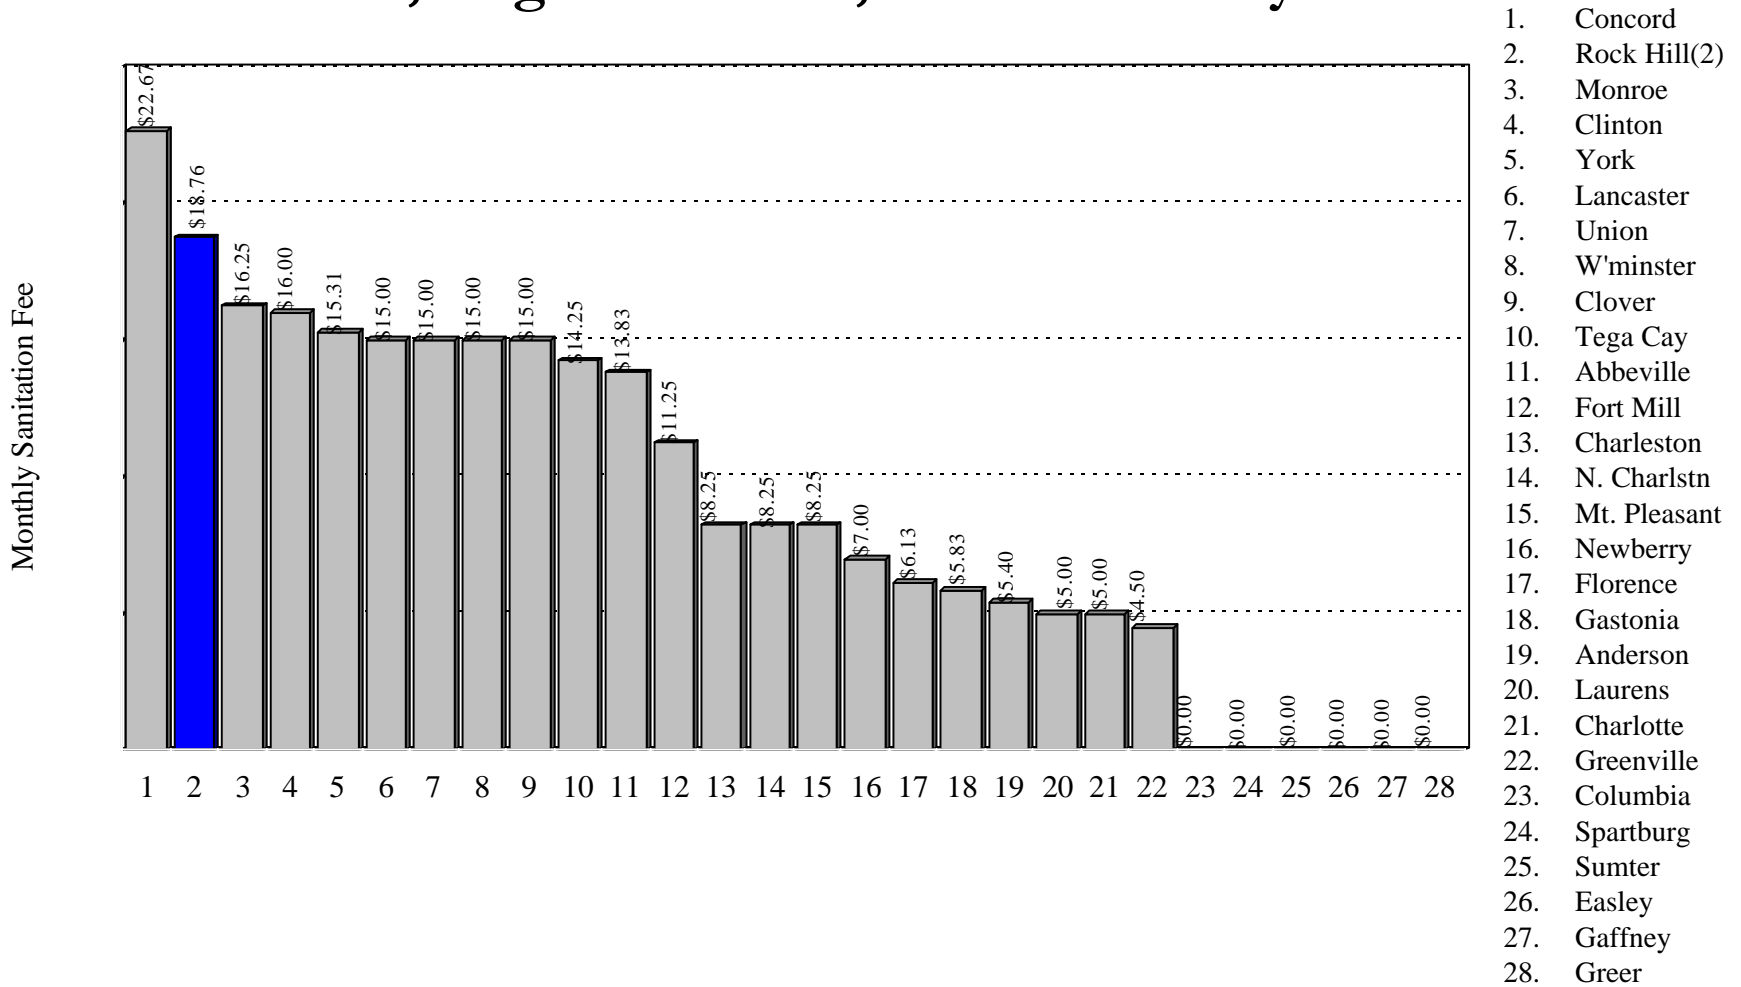

Comparison of Sanitation Rates

Rock Hill Residential Rates Compared to S.C. Cities, PMPA Cities, Regional Cities, & York County Cities