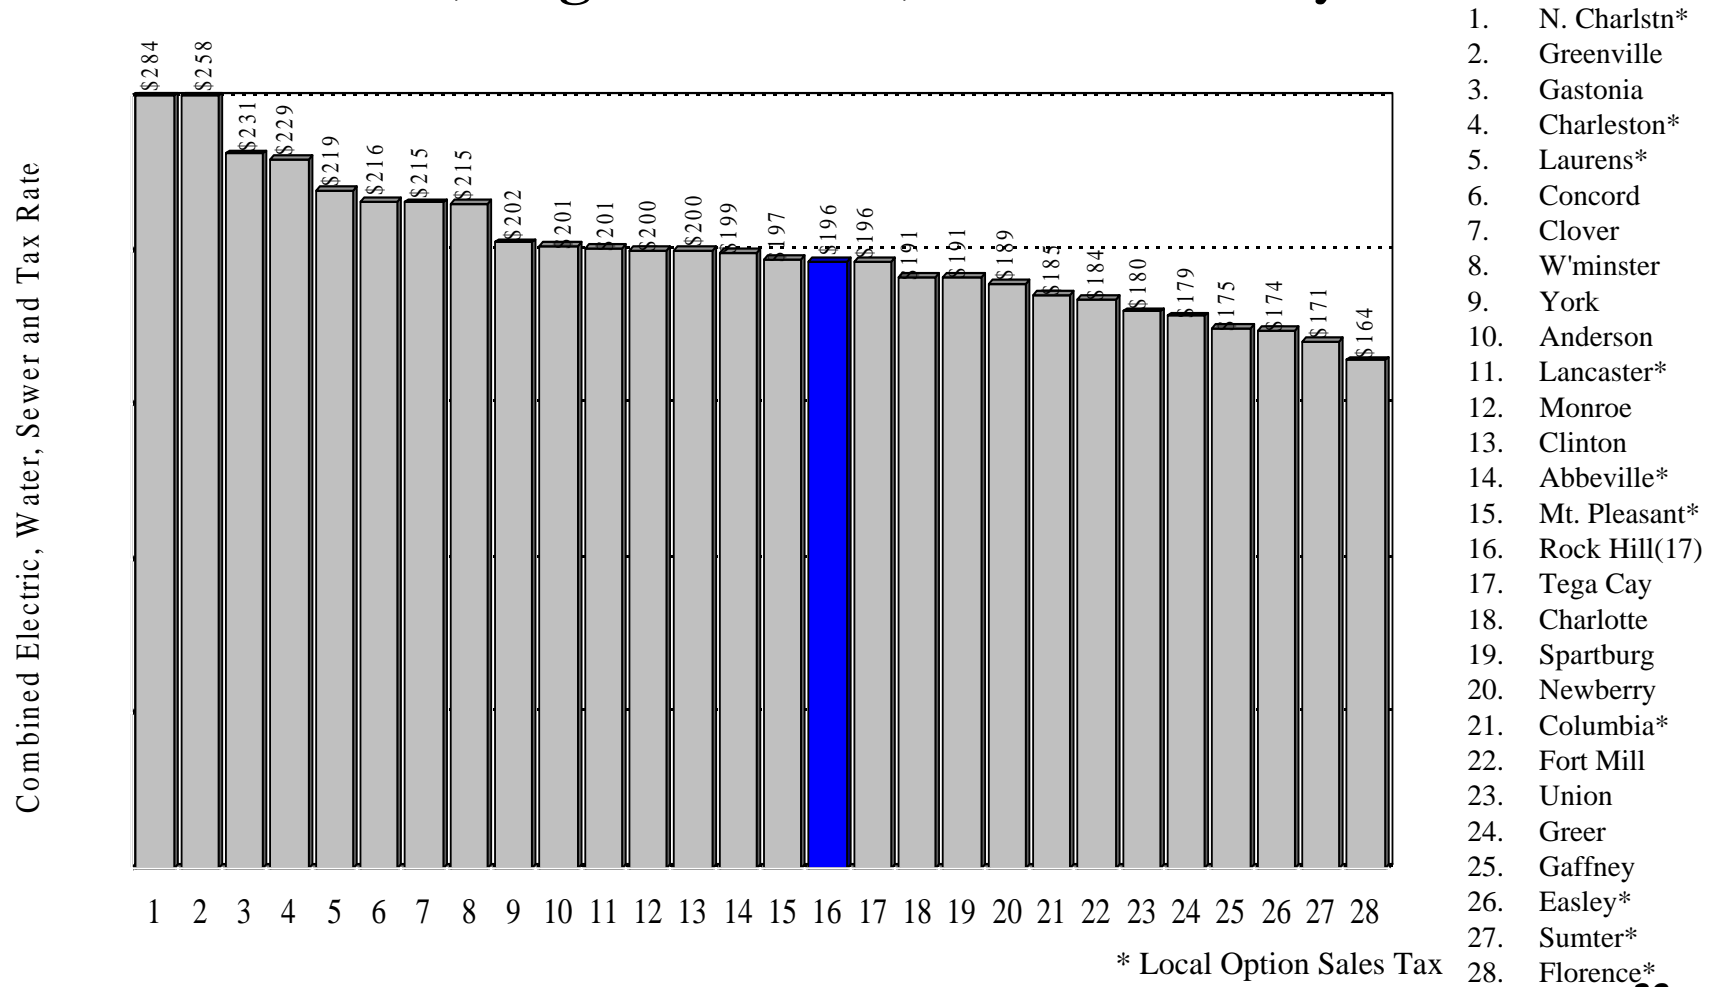

Comparison of Electric/Water/Wastewater/Tax Rates

Rock Hill Residential Rates/Taxes Compared to S.C. Cities, PMPA Cities, Regional Cities, & York County Cities