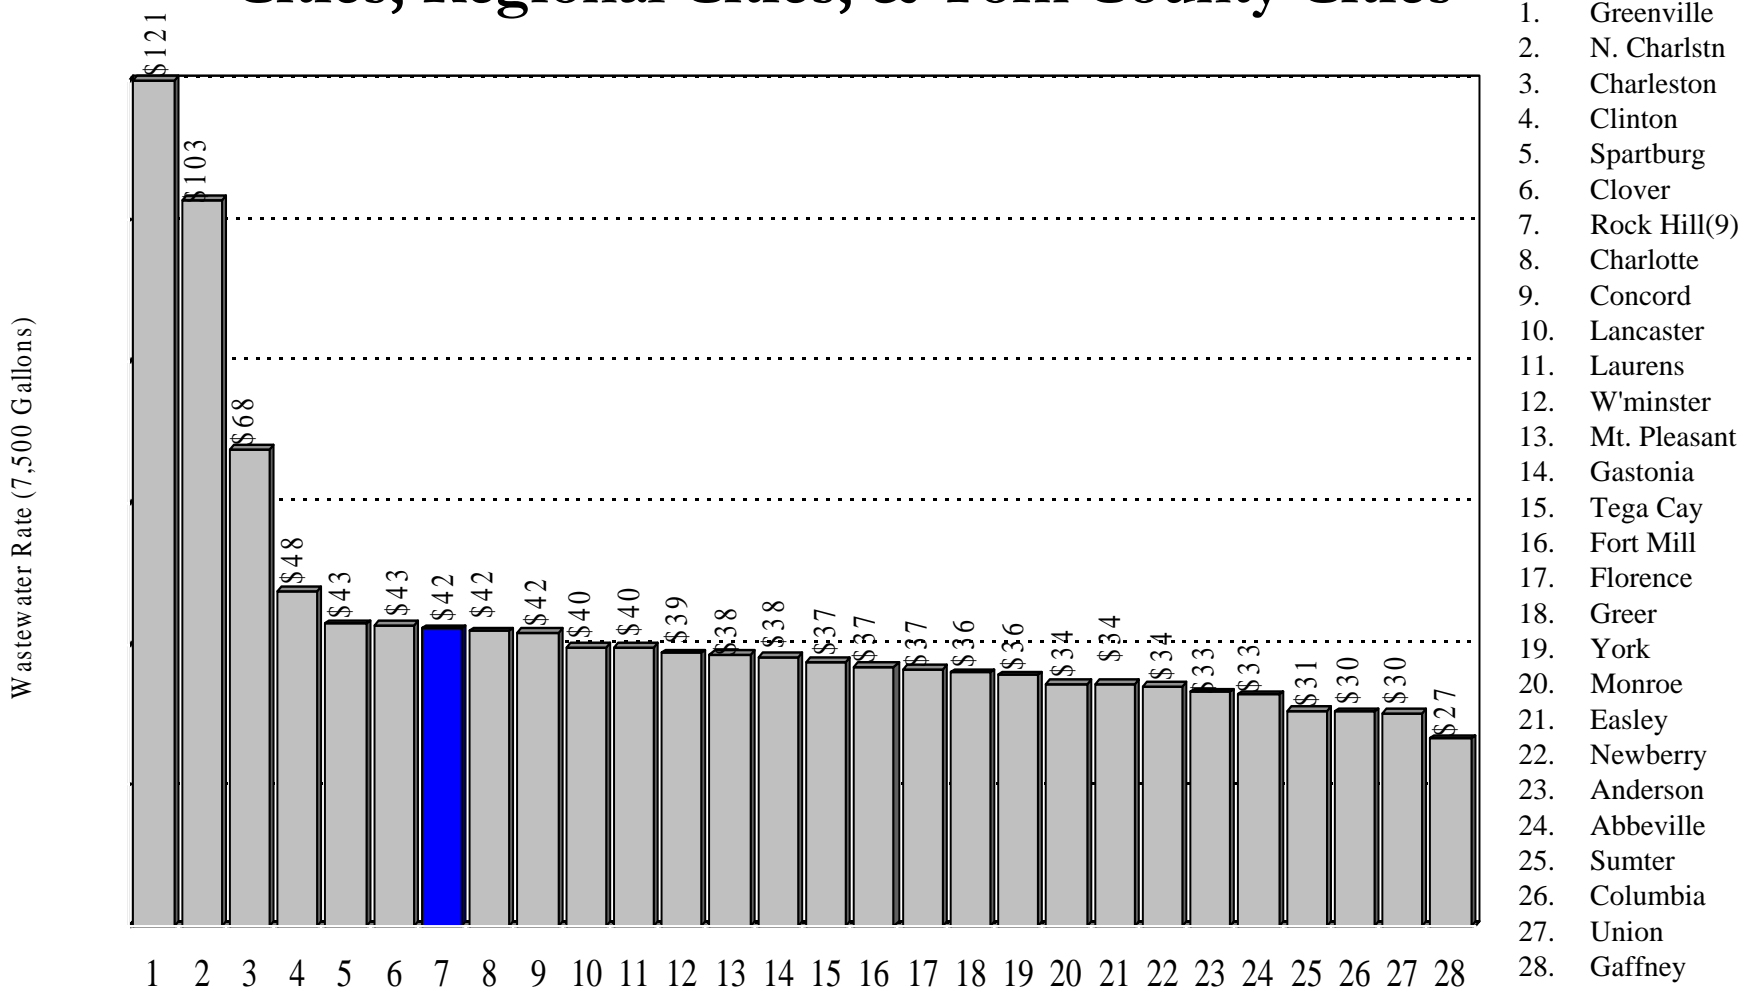

Comparison of Wastewater Rates

Rock Hill Residential Rates Compared to S.C. Cities, PMPA Cities, Regional Cities, & York County Cities