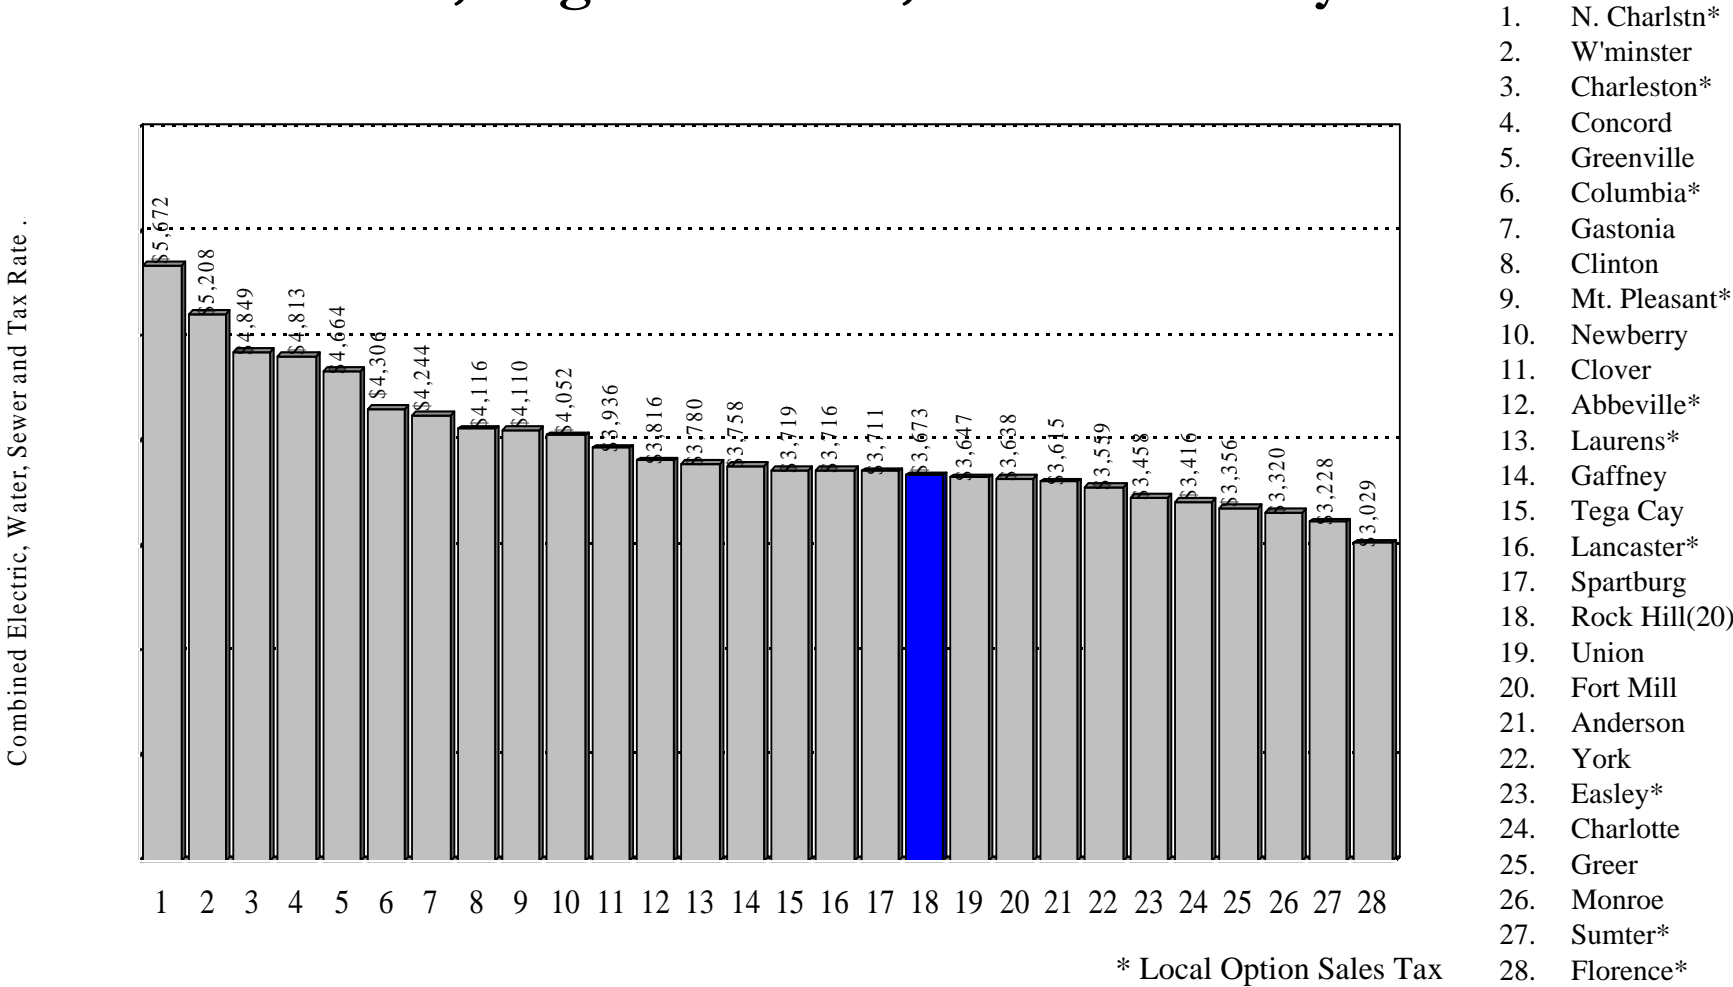

Comparison of Electric/Water/Wastewater/Tax Rates

Rock Hill Commercial Rates/Taxes Compared to S.C. Cities, PMPA Cities, Regional Cities, & York County Cities