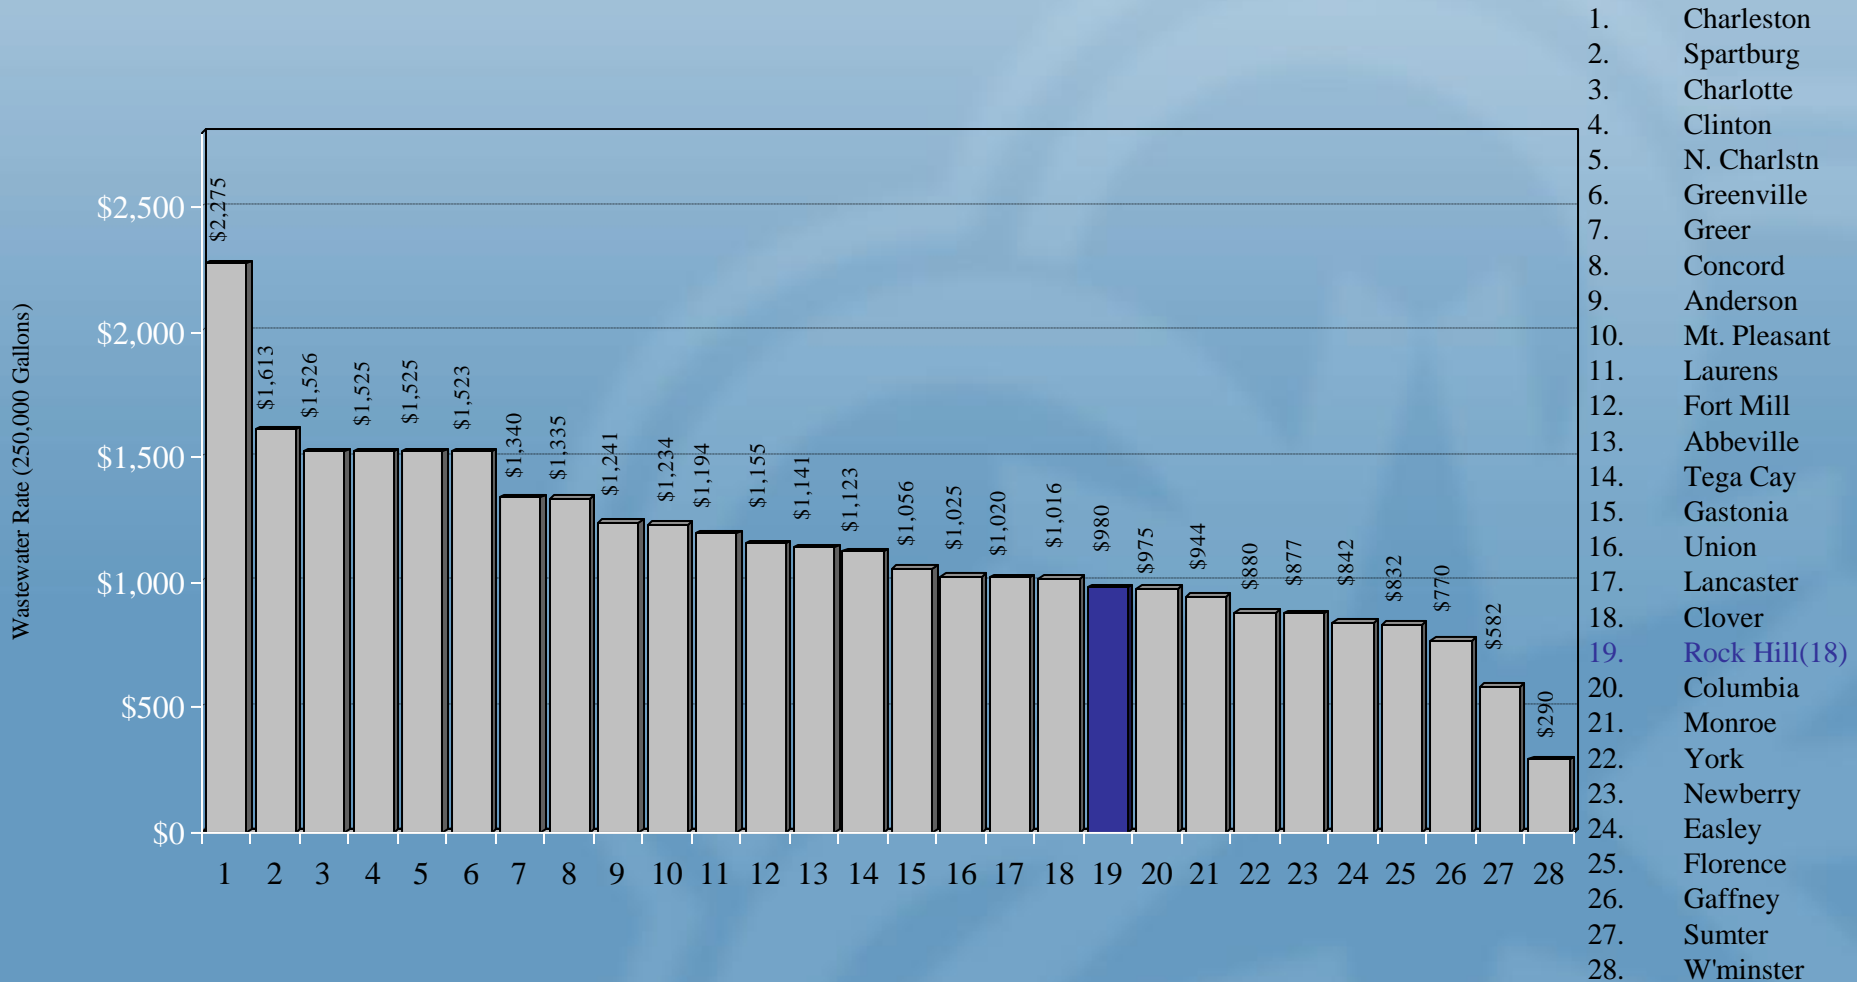

Comparison of Wastewater Rates

Rock Hill Industrial Rates Compared to S.C. Cities, PMPA Cities, Regional Cities, & York County Cities