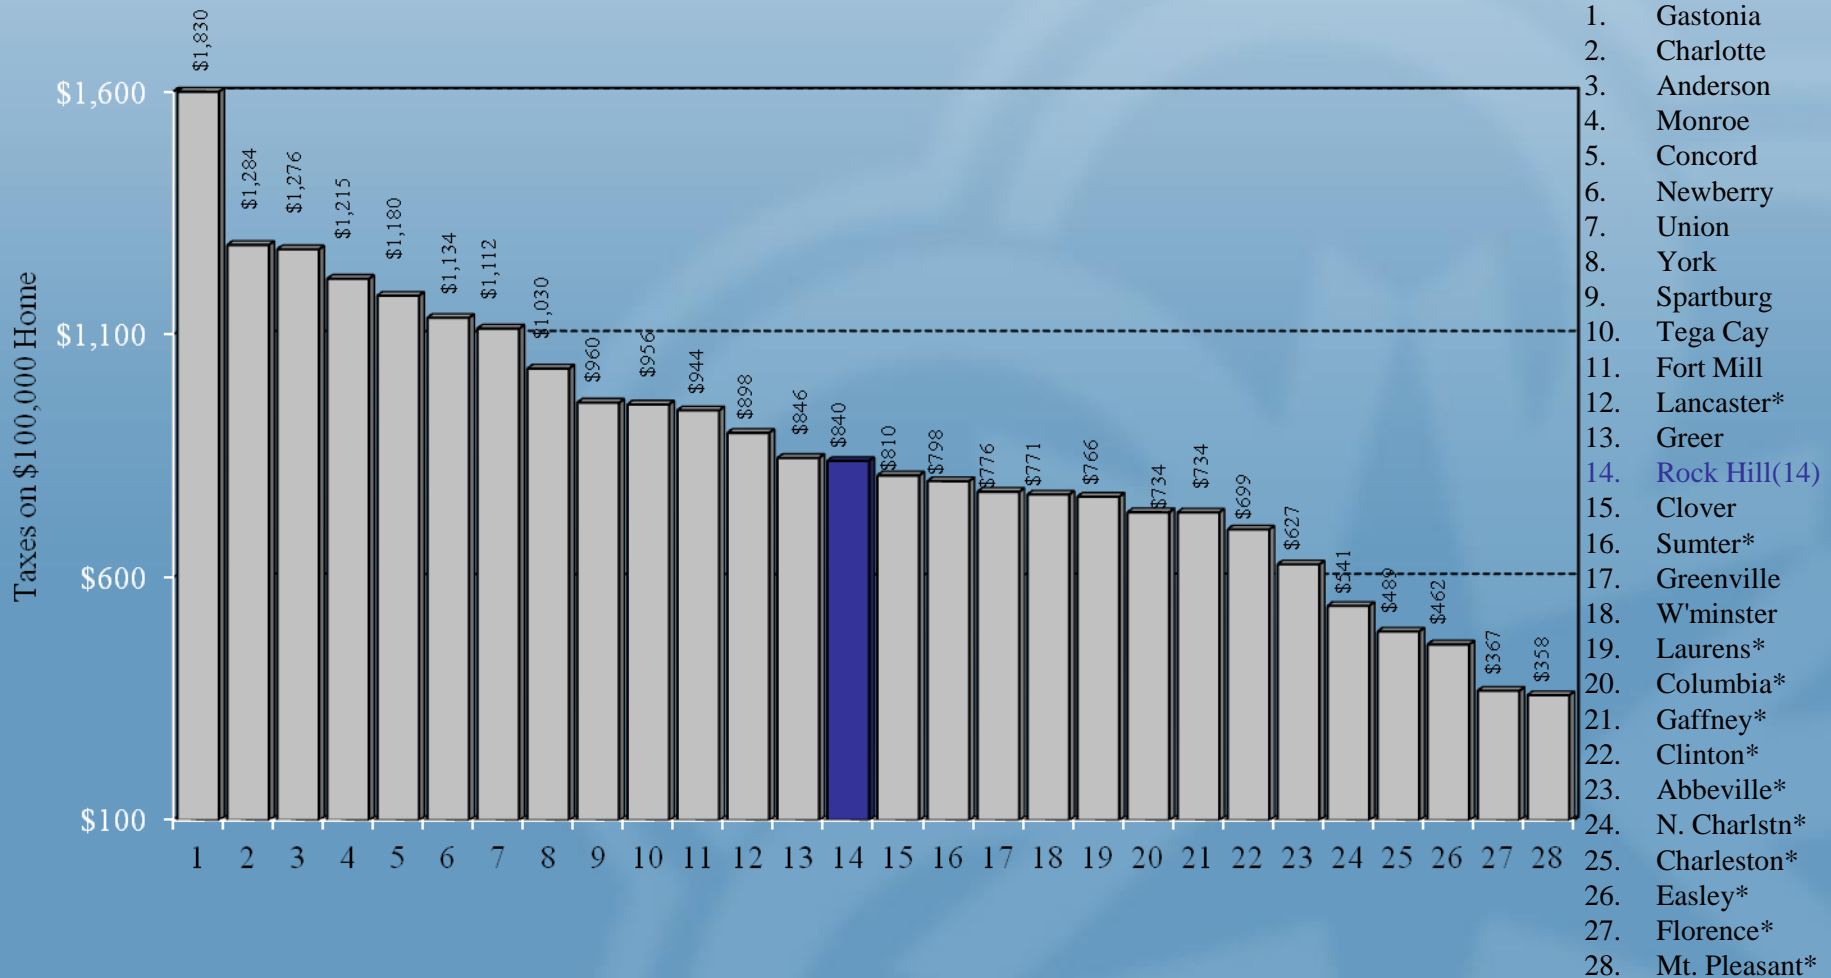

* Local Option Sales Tax

Comparison of Annual Taxes

Rock Hill City Industrial Taxes Compared to S.C. Cities, PMPA Cities, Regional Cities, & York County Cities

Comparison of Annual Taxes

Rock Hill City, County, & School Residential Taxes Compared to S.C. Cities, PMPA Cities, Regional Cities, & York County Cities