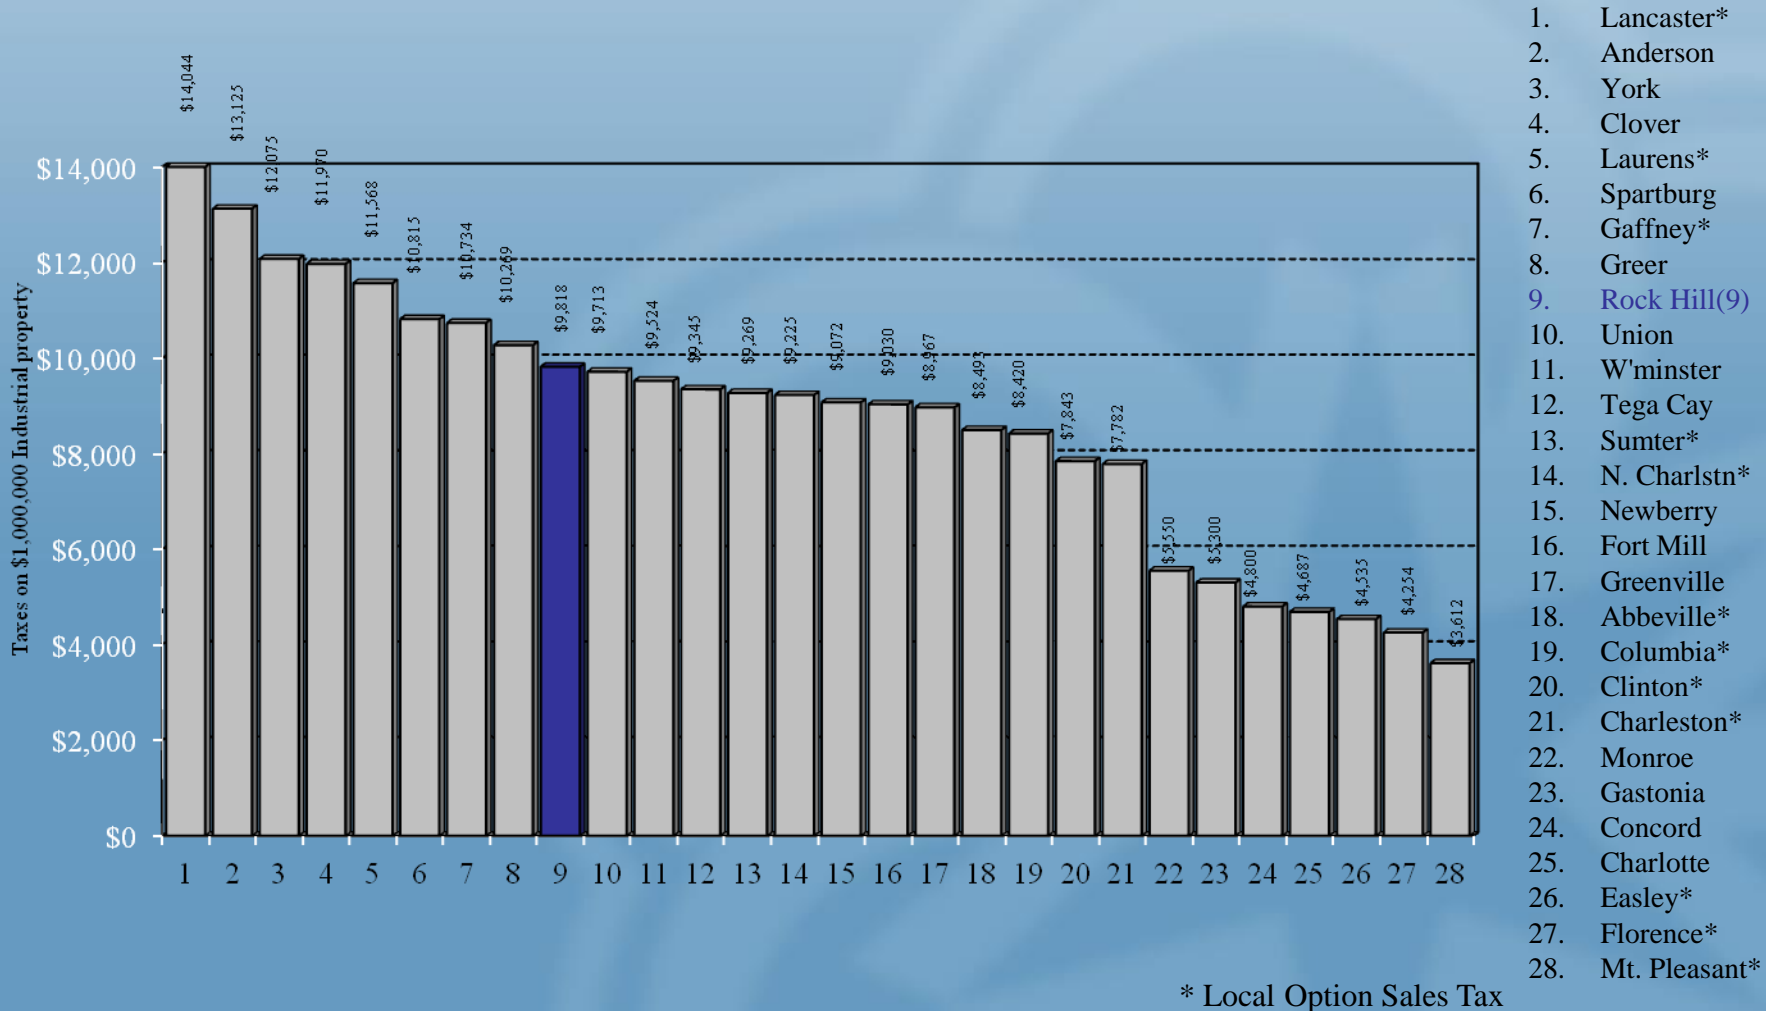

Comparison of Annual Taxes

Rock Hill City Industrial Taxes Compared to S.C. Cities, PMPA Cities, Regional Cities, & York County Cities