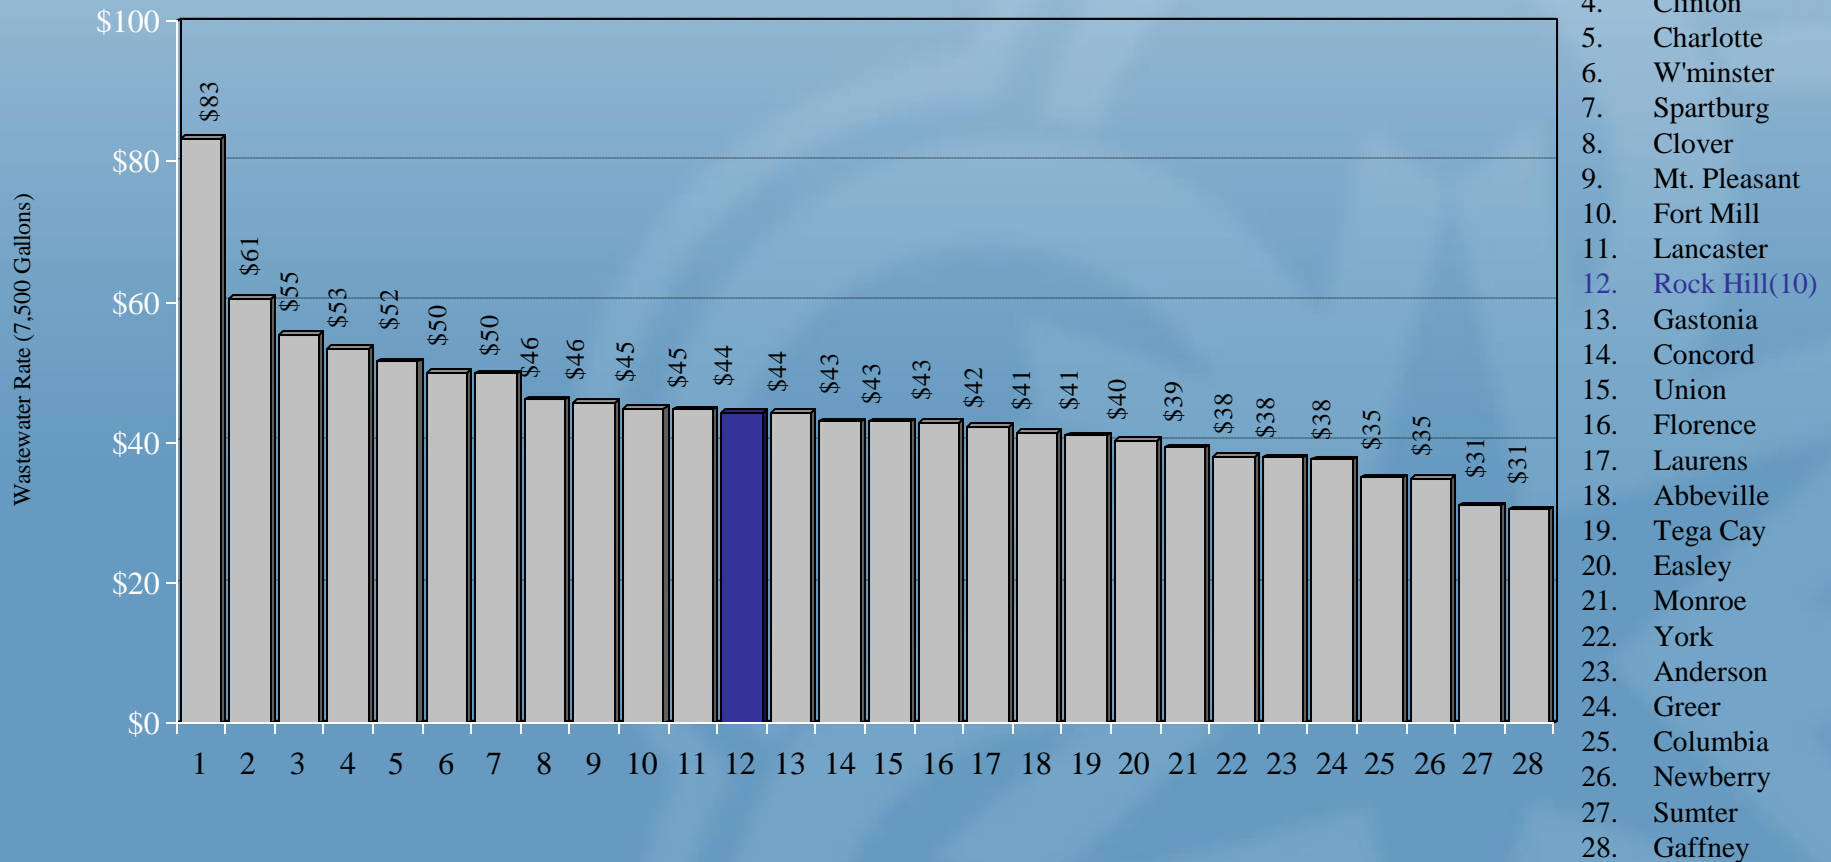

Comparison of Wastewater Rates

Rock Hill Residential Rates Compared to S.C. Cities, PMPA Cities, Regional Cities, & York County Cities