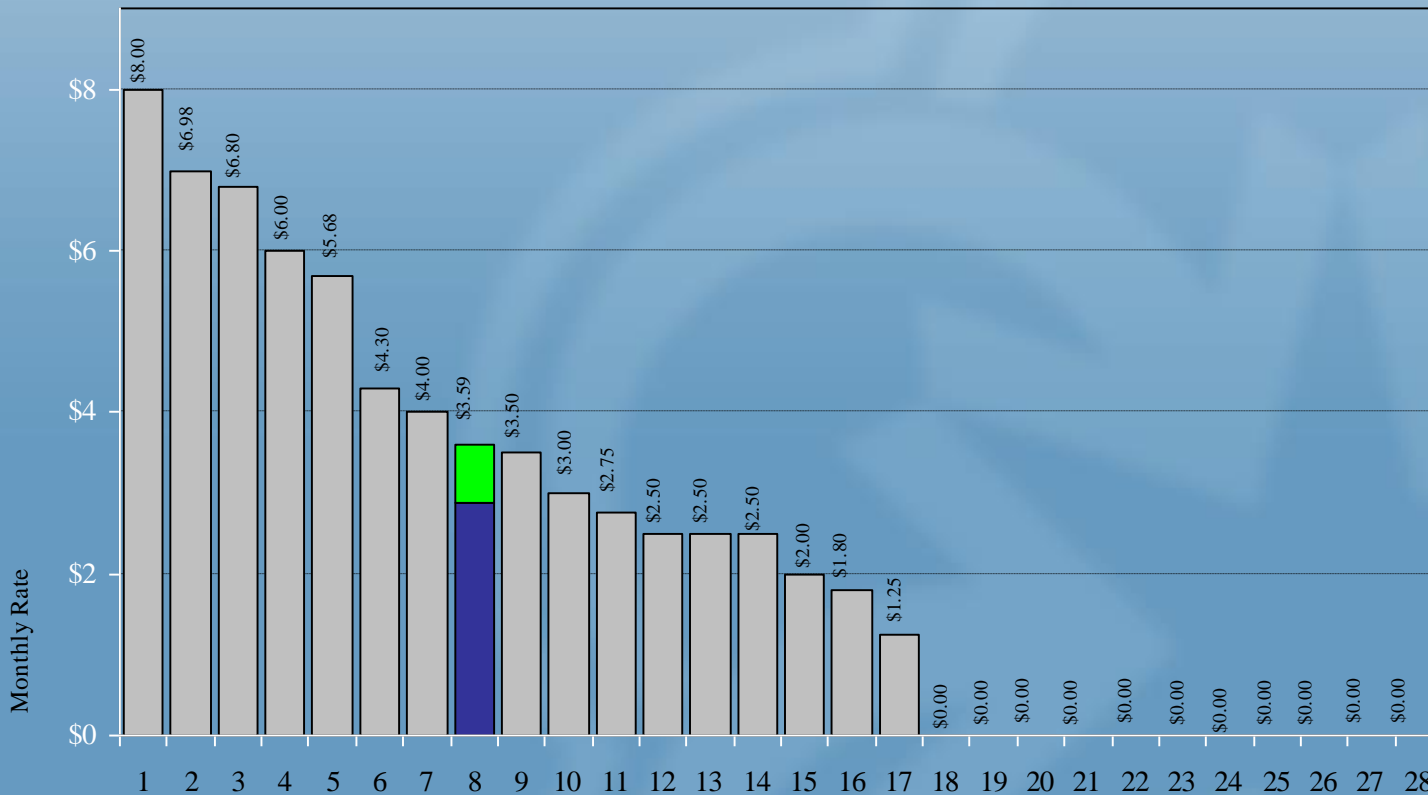

Comparison of Stormwater Rates

Rock Hill Residential Rates Compared to S.C. Cities, PMPA Cities, Regional Cities, & York County Cities

1. Tega Cay
2. Charlotte
3. Columbia
4. Charleston
5. Greenville
6. Concord
7. Anderson
8. **Rock Hill(10)**
9. Florence
10. N. Charleston
11. Gastonia
12. Mt. Pleasant
13. Spartanburg
14. Sumter
15. Easley
16. Greer
17. Union
18. Lancaster
19. Abbeville
20. Clinton
21. Gaffney
22. Laurens
23. Newberry
24. Westminster
25. Monroe
26. Fort Mill
27. Clover
28. York