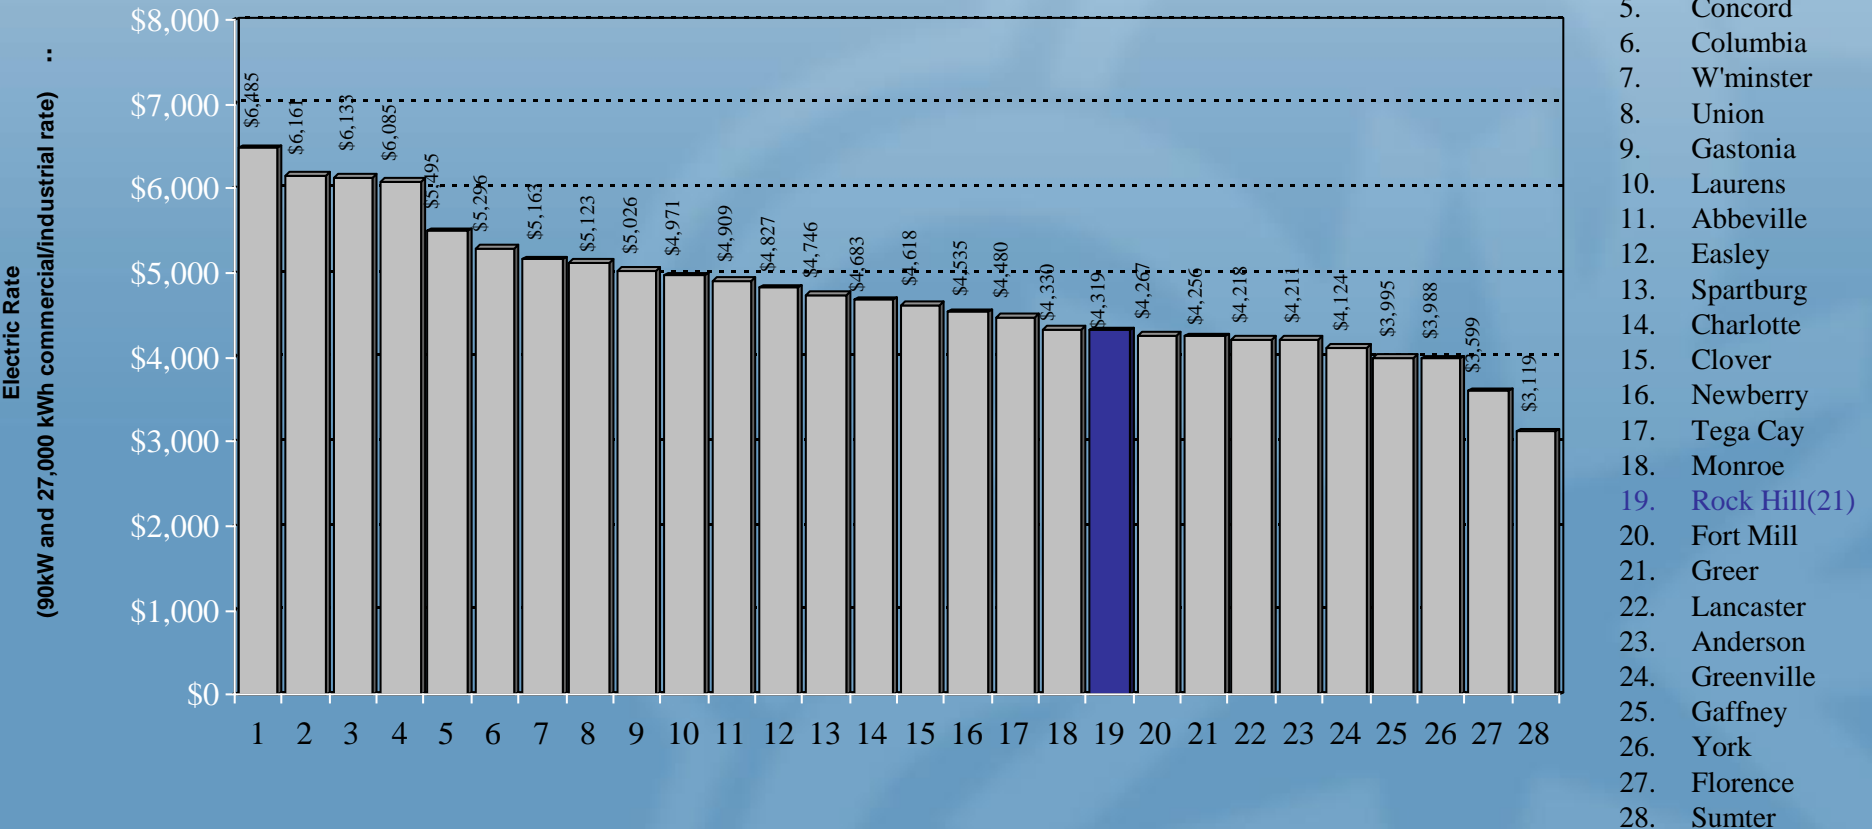

Comparison of Electric/Water/WW Rates

Rock Hill Industrial Rates Compared to S.C. Cities, PMPA Cities, Regional Cities, & York County Cities