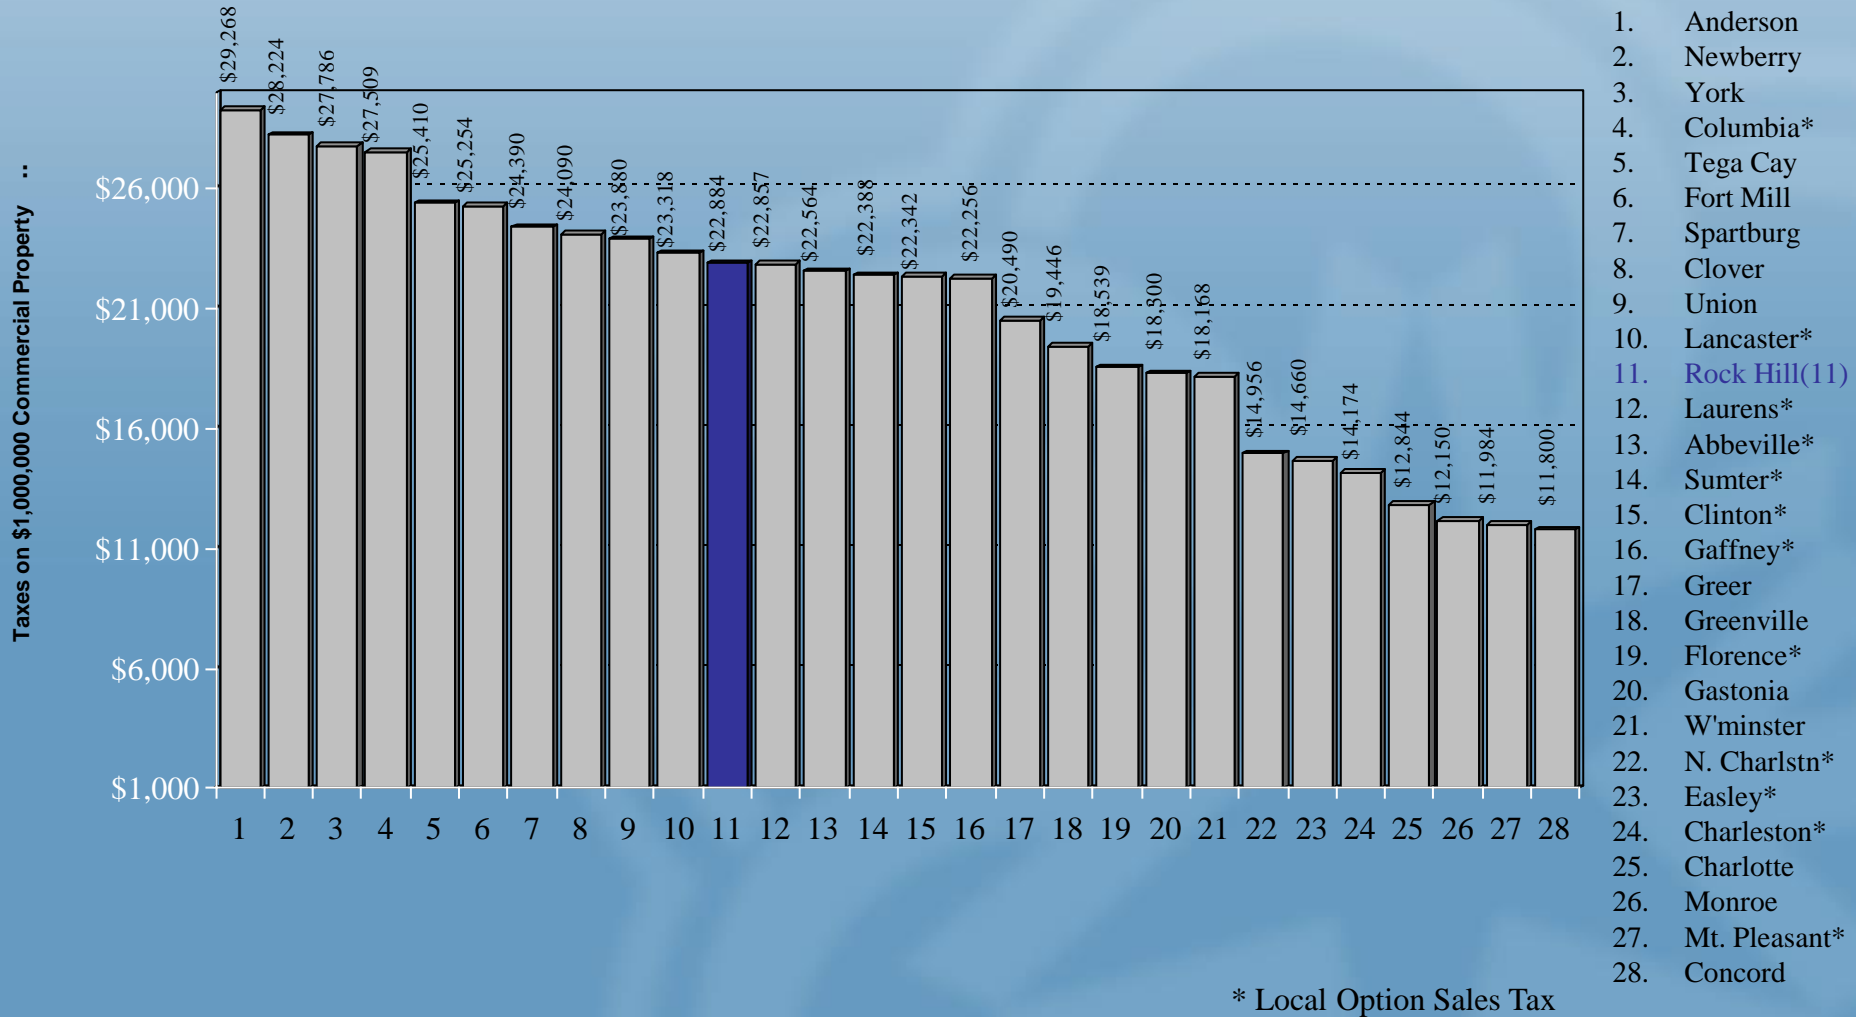

Comparison of Annual Taxes

Rock Hill City, County, & School Commercial Taxes Compared to S.C. Cities, PMPA Cities, Regional Cities, & York County Cities