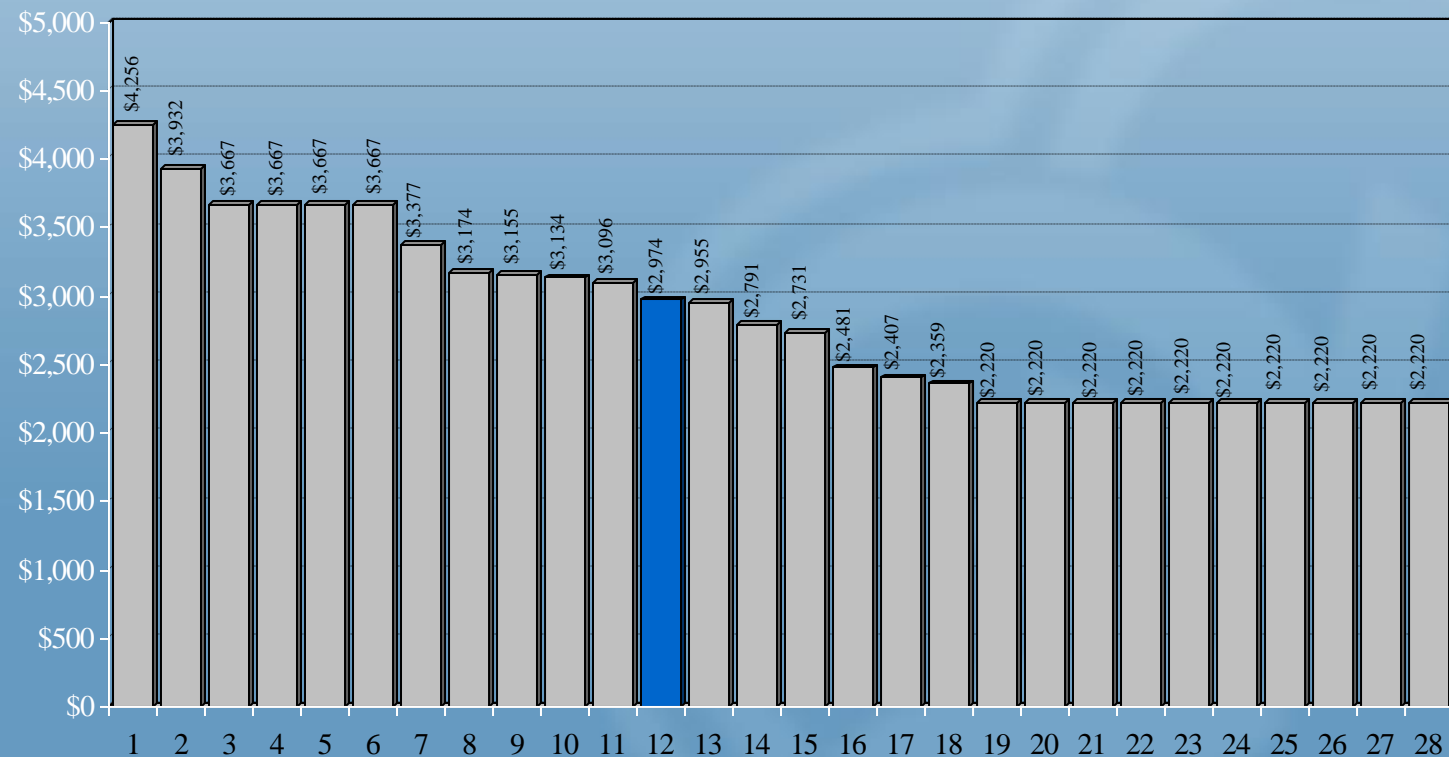

Comparison of Electric Rates

Rock Hill Commercial Rates Compared to S.C. Cities, PMPA Cities, Regional Cities, & York County Cities

1. W'minster (PMPA)
2. Clinton (PMPA)
3. Columbia (SCE&G)
4. Charleston (SCE&G)
5. N. Charlstn (SCE&G)
6. Mt. Pleasant (SCE&G)
7. Union (PMPA)
8. Gastonia (Electricities)
9. Easley (PMPA)
10. Newberry (PMPA)
11. Concord (Electricities)
12. **Rock Hill (PMPA)(12)**
13. Gaffney (PMPA)
14. Abbeville (PMPA)
15. Monroe (Electricities)
16. Laurens (PMPA)
17. Greer (PMPA)
18. Charlotte (Duke-NC)
19. Florence (Progress)
20. Greenville (Duke-SC)
21. Spartburg (Duke-SC)
22. Lancaster (Duke-SC)
23. Sumter (Progress)
24. Anderson (Duke-SC)
25. Fort Mill (Duke-SC)
26. Clover (Duke-SC)
27. Tega Cay (Duke-SC)
28. York (Duke-SC)