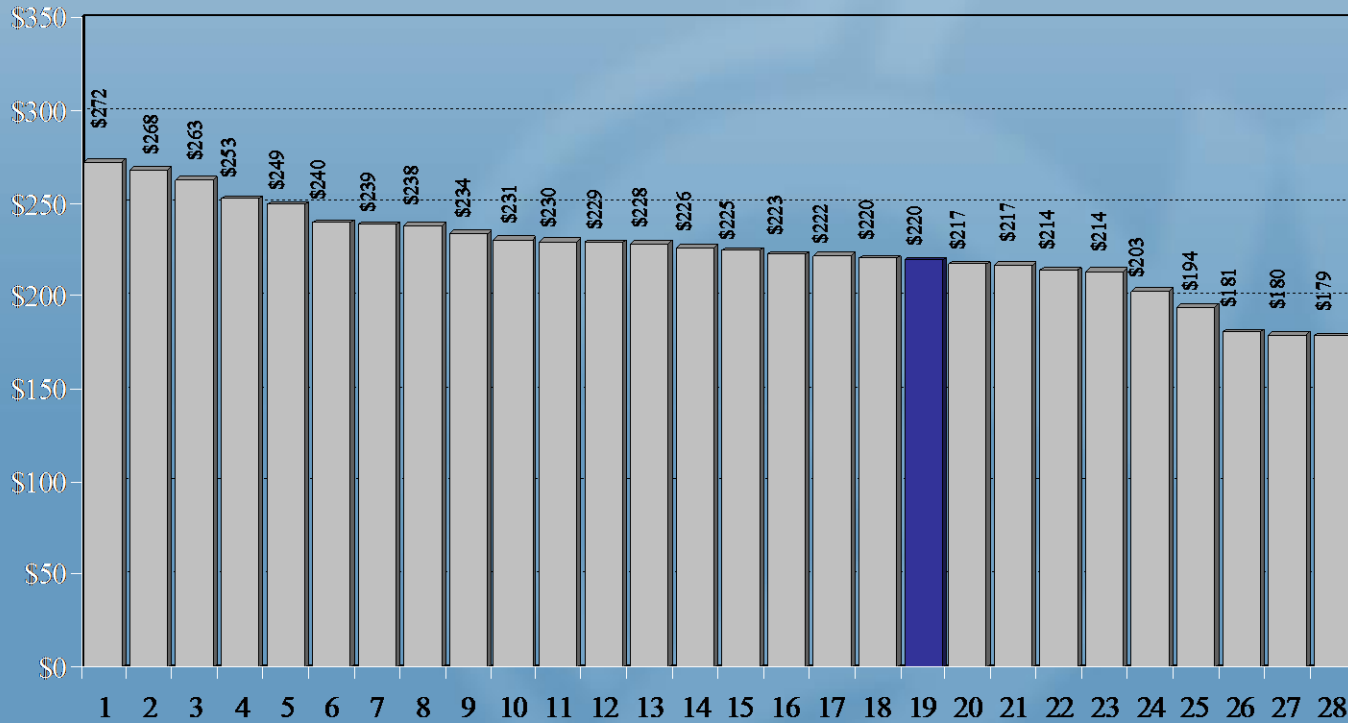

Comparison of Electric/Water/WW/Tax Rates

Rock Hill Residential Rates/Taxes Compared to S.C. Cities, PMPA Cities, Regional Cities, & York County Cities

Combined Electric, Water, Sewer and Tax Rate ...

1. Charleston*
2. N. Charlstn*
3. Clinton*
4. Gastonia
5. Laurens*
6. Monroe
7. Clover
8. W'minster
9. Mt. Pleasant*
10. Lancaster*
11. Union
12. Anderson
13. Concord
14. Spartburg
15. York
16. Tega Cay
17. Charlotte
18. Abbeville*
19. Rock Hill(18)
20. Fort Mill
21. Columbia*
22. Greenville
23. Newberry
24. Easley*
25. Greer
26. Sumter*
27. Florence*
28. Gaffney*

* Local Option Sales Tax