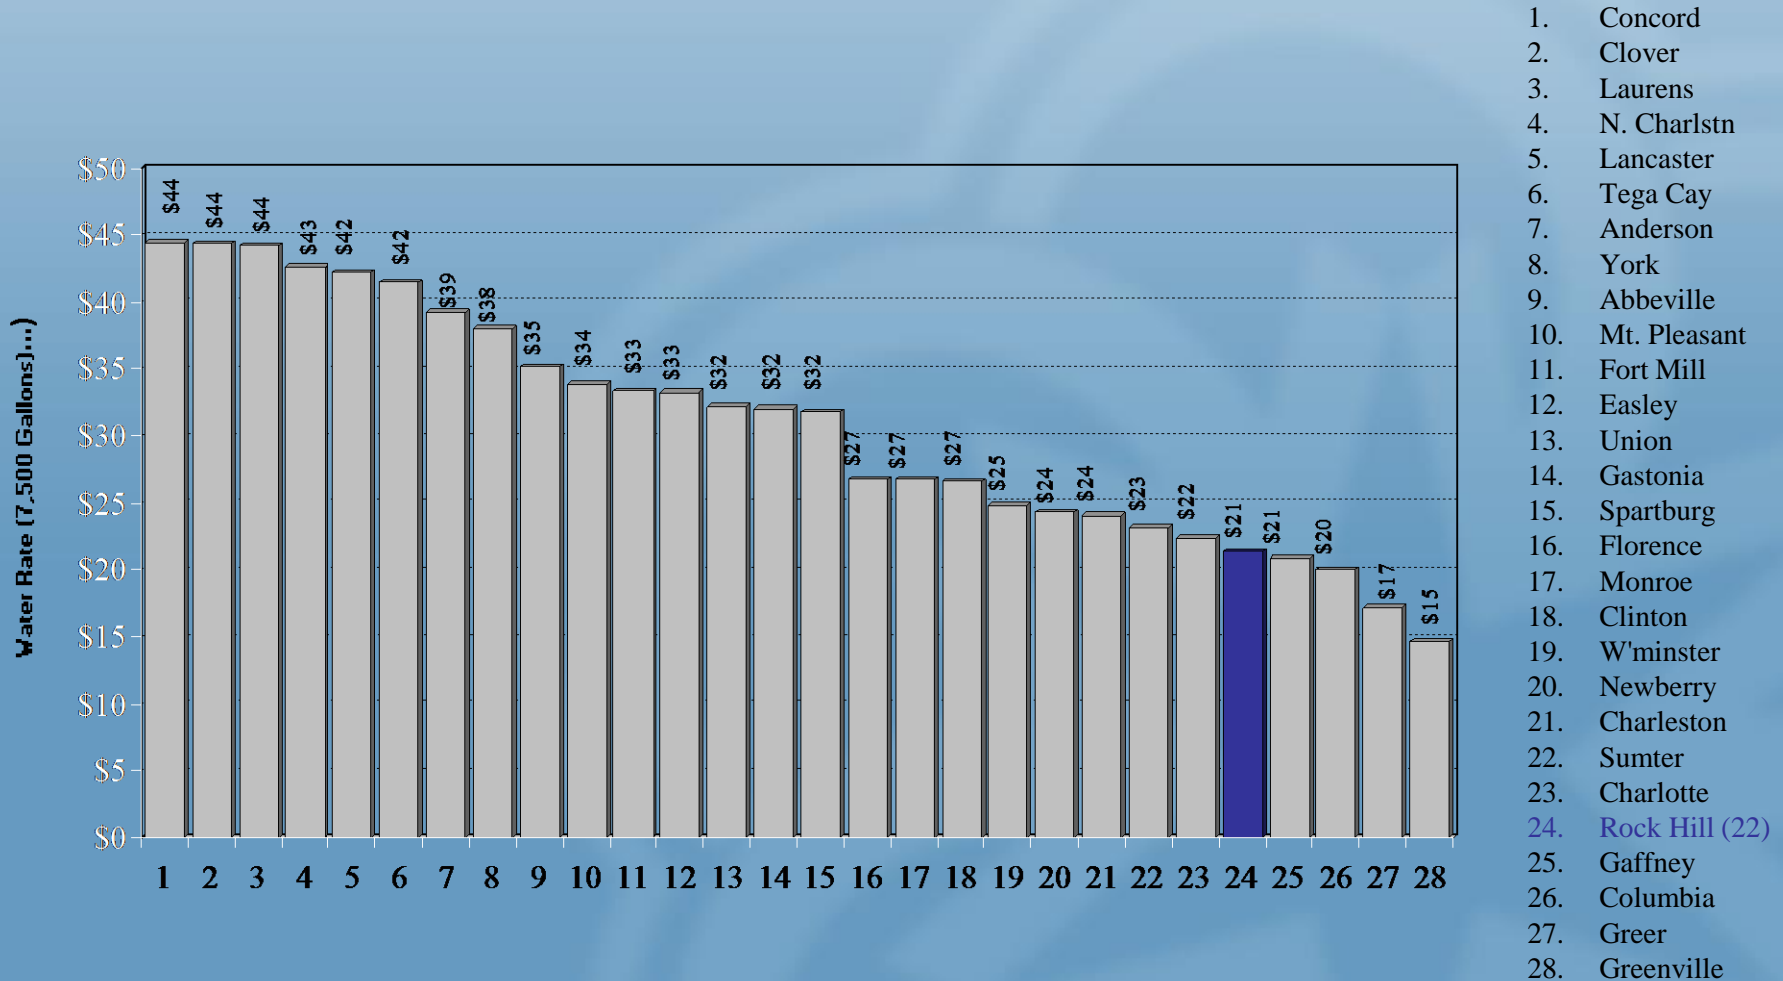

Comparison of Water Rates

Rock Hill Residential Rates Compared to S.C. Cities, PMPA Cities, Regional Cities, & York County Cities