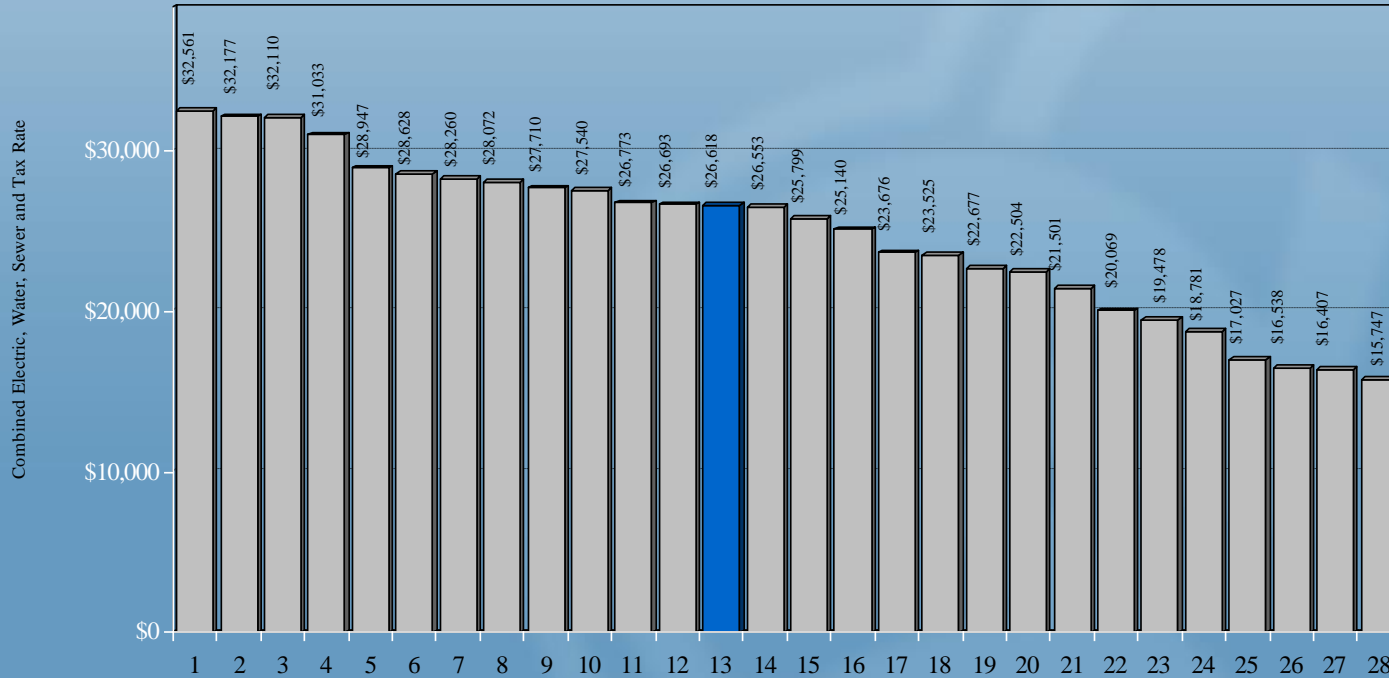

Comparison of Electric/Water/WW/Tax Rates

Rock Hill Commercial Rates/C-C-S Taxes Compared to S.C. Cities, PMPA Cities, Regional Cities, & York County Cities

1. Anderson
2. Newberry
3. Columbia*
4. York
5. Tega Cay
6. Fort Mill
7. Union
8. Spartburg
9. Clover
10. Clinton*
11. Laurens*
12. Lancaster*
13. **Rock Hill(10)**
14. Abbeville*
15. Gaffney*
16. Sumter*
17. Greer
18. W'minster
19. Greenville
20. Gastonia
21. Florence*
22. N. Charlstn*
23. Charleston*
24. Easley*
25. Mt. Pleasant*
26. Charlotte
27. Concord
28. Monroe

*Local Option Sales Tax