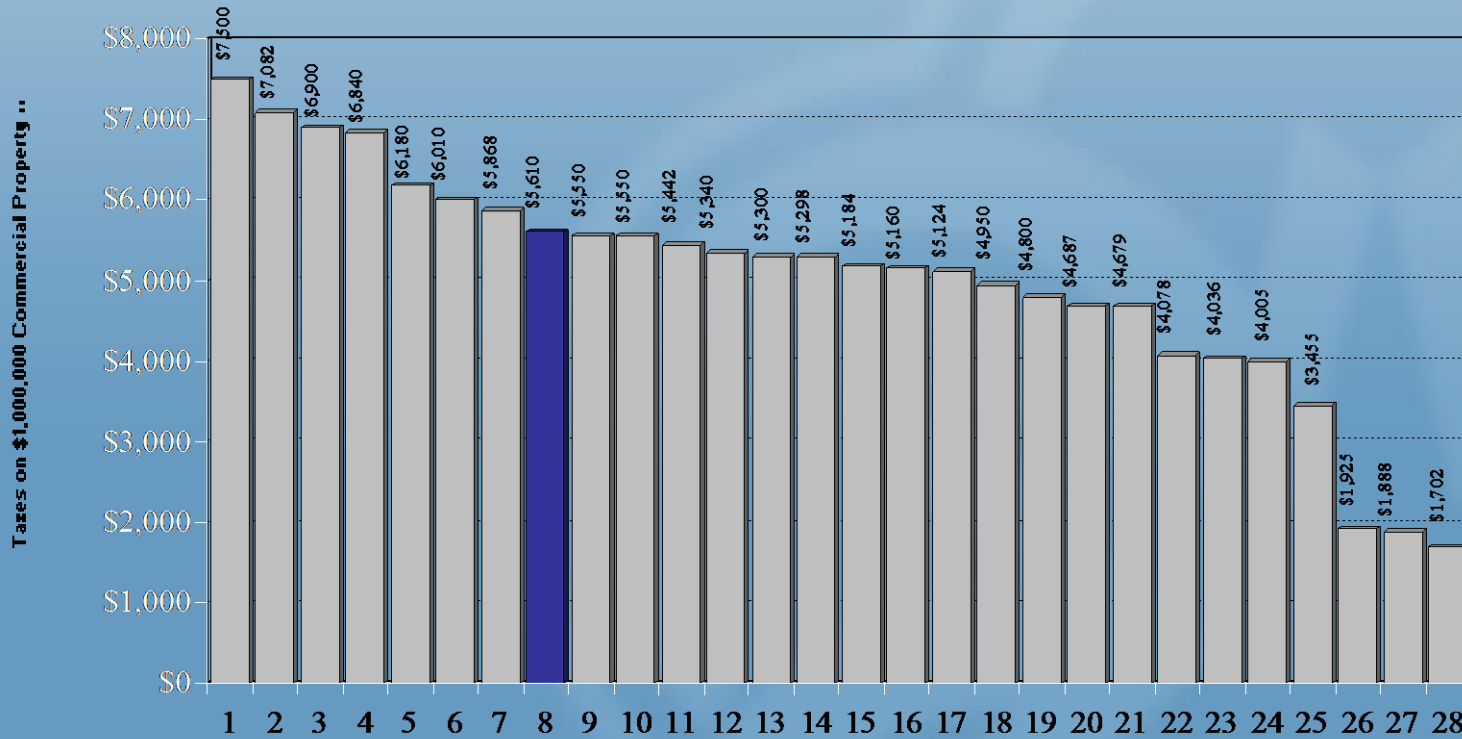

Comparison of Annual Taxes

Rock Hill City Commercial Taxes Compared to S.C. Cities, PMPA Cities, Regional Cities, & York County Cities

1. Anderson
2. Lancaster*
3. York
4. Clover
5. Spartburg
6. Laurens*
7. Greer
8. Rock Hill(8)
9. Union
10. Monroe
11. W'minster
12. Tega Cay
13. Gastonia
14. Gaffney*
15. Newberry
16. Fort Mill
17. Greenville
18. N. Charlstn*
19. Concord
20. Charlotte
21. Sumter*
22. Charleston*
23. Abbeville*
24. Columbia*
25. Clinton*
26. Easley*
27. Mt. Pleasant*
28. Florence*

* Local Option Sales Tax