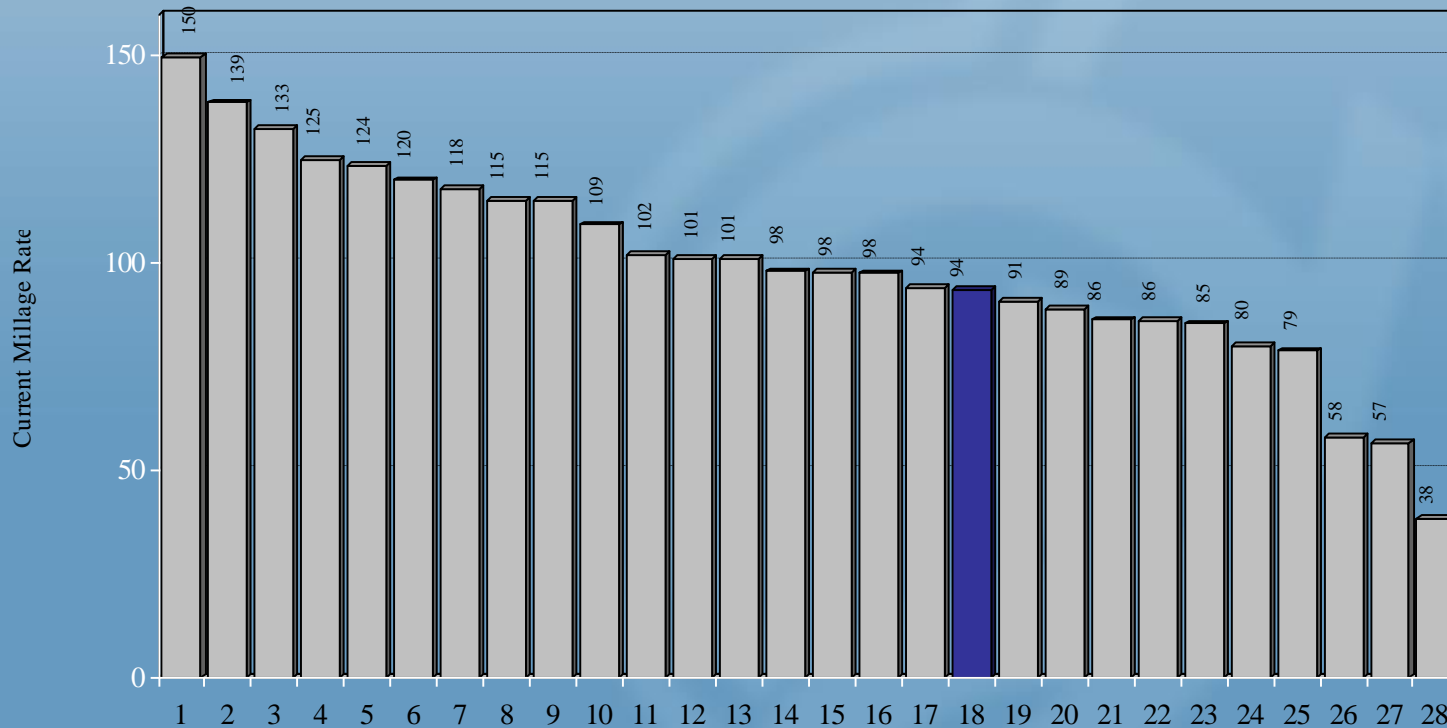

Comparison of City Tax Rates

Rock Hill City Tax Rates Compared to S.C. Cities, PMPA Cities, Regional Cities, & York County Cities

1. Lancaster*
2. Monroe
3. Gastonia
4. Anderson
5. Laurens*
6. Concord
7. Clover
8. Gaffney*
9. York
10. Charlotte
11. Sumter*
12. Spartburg
13. Abbeville*
14. Columbia*
15. Greer
16. Clinton*
17. N. Charlstn*
18. Rock Hill(17)
19. W'minster
20. Tega Cay
21. Newberry
22. Fort Mill
23. Greenville
24. Union
25. Charleston*
26. Easley*
27. Florence*
28. Mt. Pleasant*