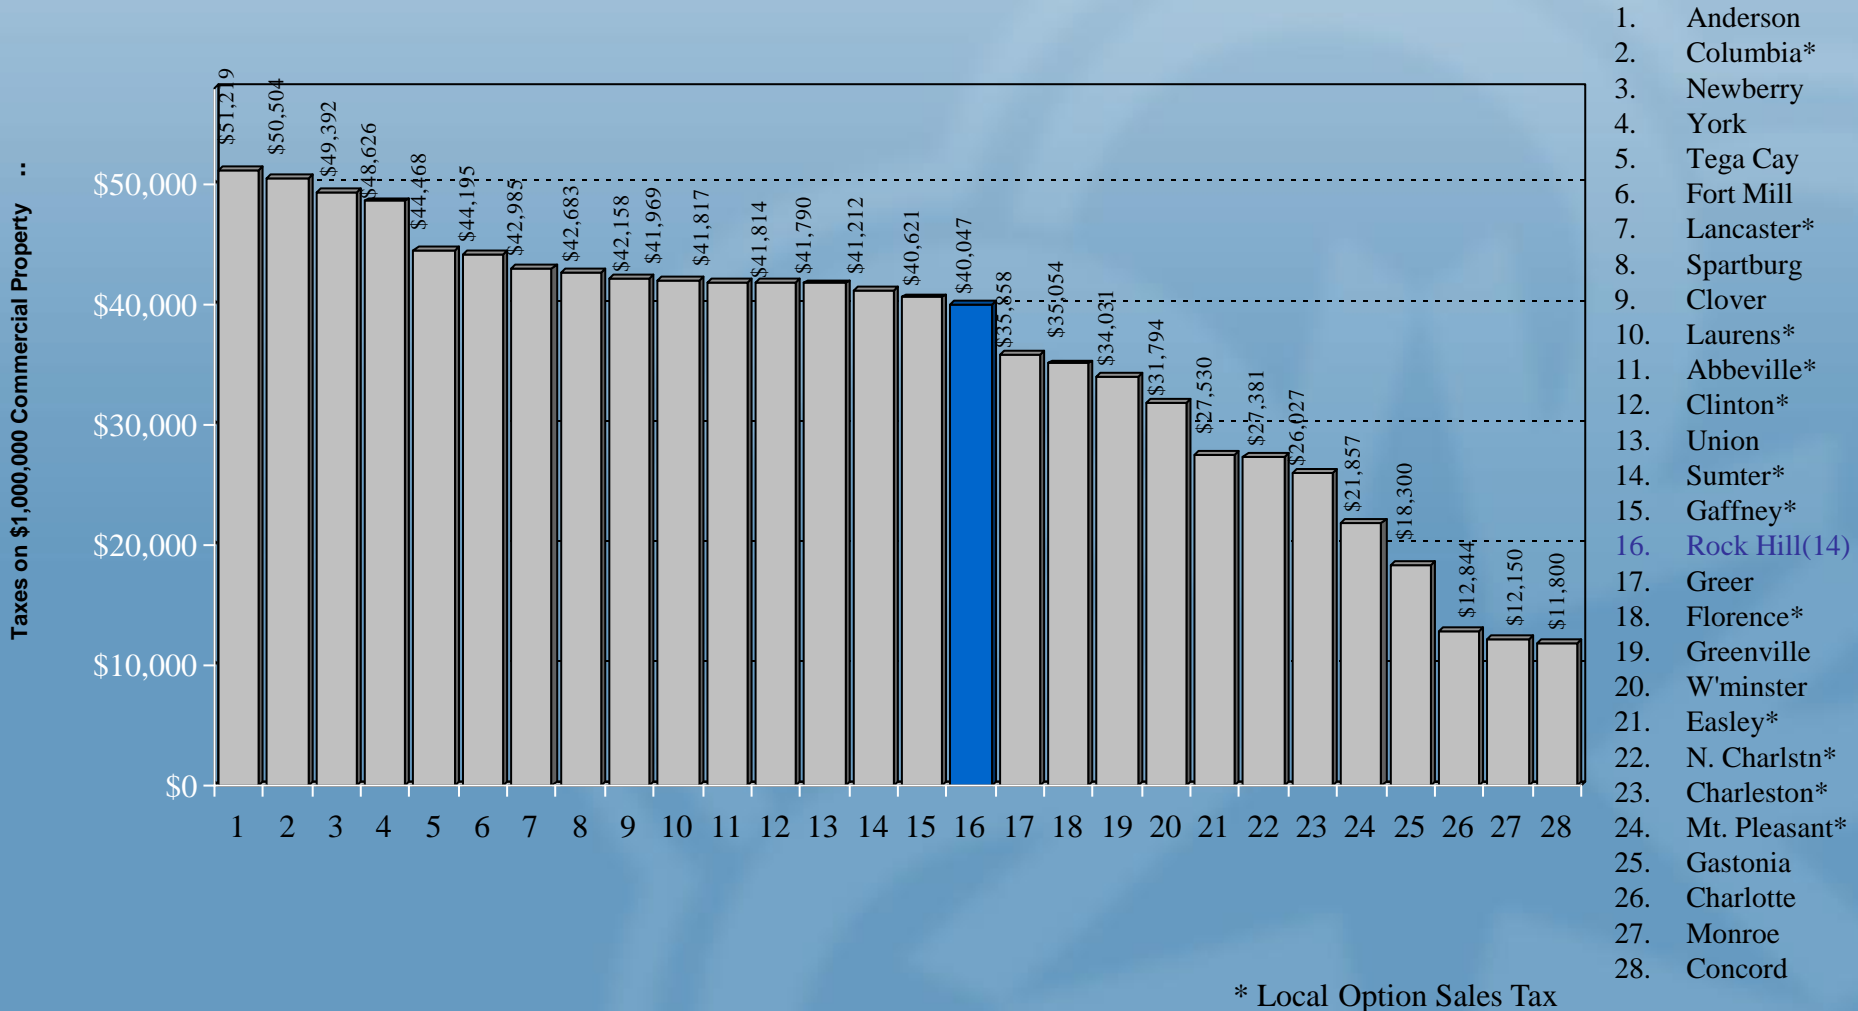

Comparison of Annual Taxes

Rock Hill City, County, & School Industrial Taxes Compared to S.C. Cities, PMPA Cities, Regional Cities, & York County Cities