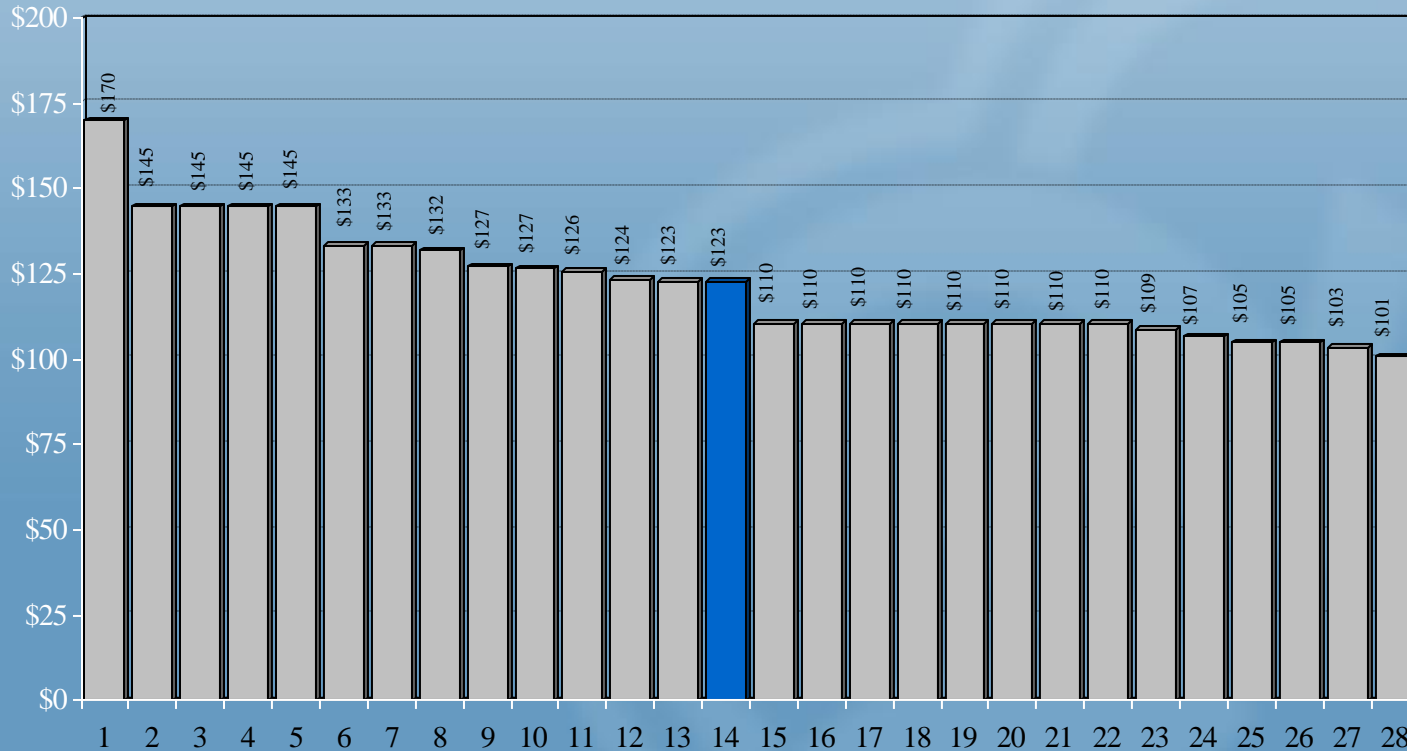

Cost of Public Services Survey

2014

Comparison of Electric Rates

Rock Hill Residential Rates Compared to S.C. Cities, PMPA Cities, Regional Cities, & York County Cities

1. Clinton (PMPA)
2. Columbia (SCE&G)
3. Charleston (SCE&G)
4. N. Charlstn (SCE&G)
5. Mt. Pleasant (SCE&G)
6. Laurens (PMPA)
7. W'minster (PMPA)
8. Gastonia (Electricities)
9. Monroe (Electricities)
10. Abbeville (PMPA)
11. Newberry (PMPA)
12. Union (PMPA)
13. Easley (PMPA)
14. **Rock Hill (PMPA) (13)**
15. Greenville (Duke-SC)
16. Spartburg (Duke-SC)
17. Lancaster (Duke-SC)
18. Anderson (Duke-SC)
19. Fort Mill (Duke-SC)
20. Clover (Duke-SC)
21. Tega Cay (Duke-SC)
22. York (Duke-SC)
23. Charlotte (Duke-NC)
24. Greer (PMPA)
25. Florence (Progress)
26. Sumter (Progress)
27. Gaffney (PMPA)
28. Concord (Electricities)