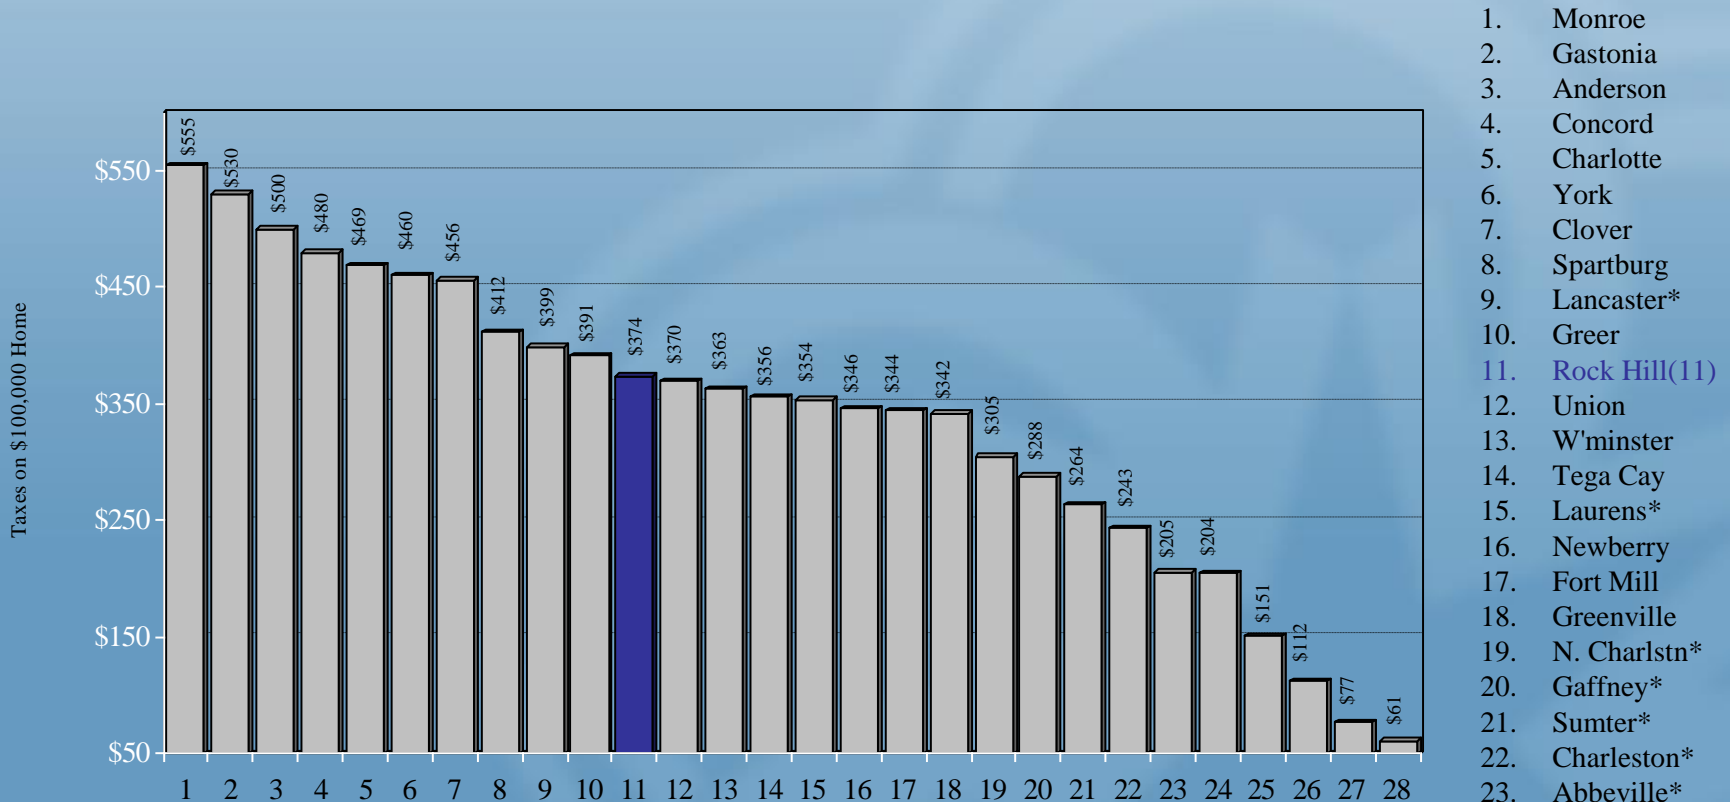

Comparison of Annual Taxes

Rock Hill City Residential Taxes Compared to S.C. Cities, PMPA Cities, Regional Cities, & York County Cities

* Local Option Sales Tax