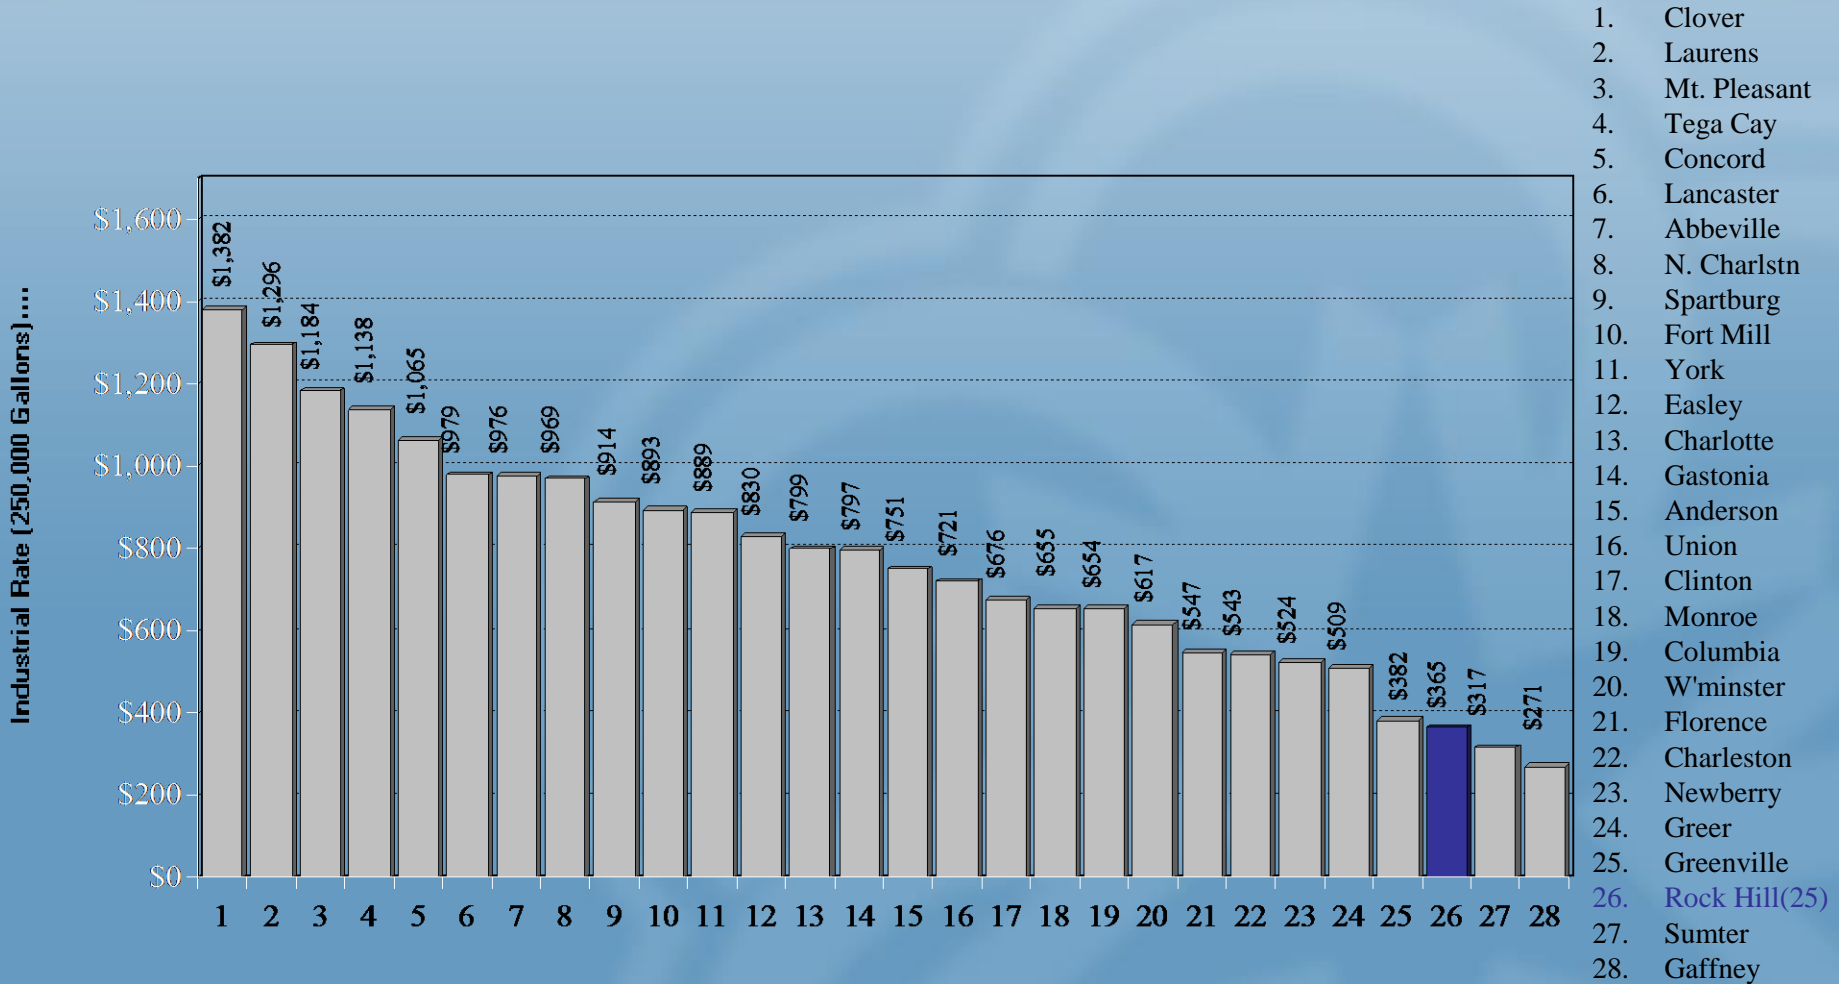

Comparison of Water Rates

Rock Hill Industrial Rates Compared to S.C. Cities, PMPA Cities, Regional Cities, & York County Cities