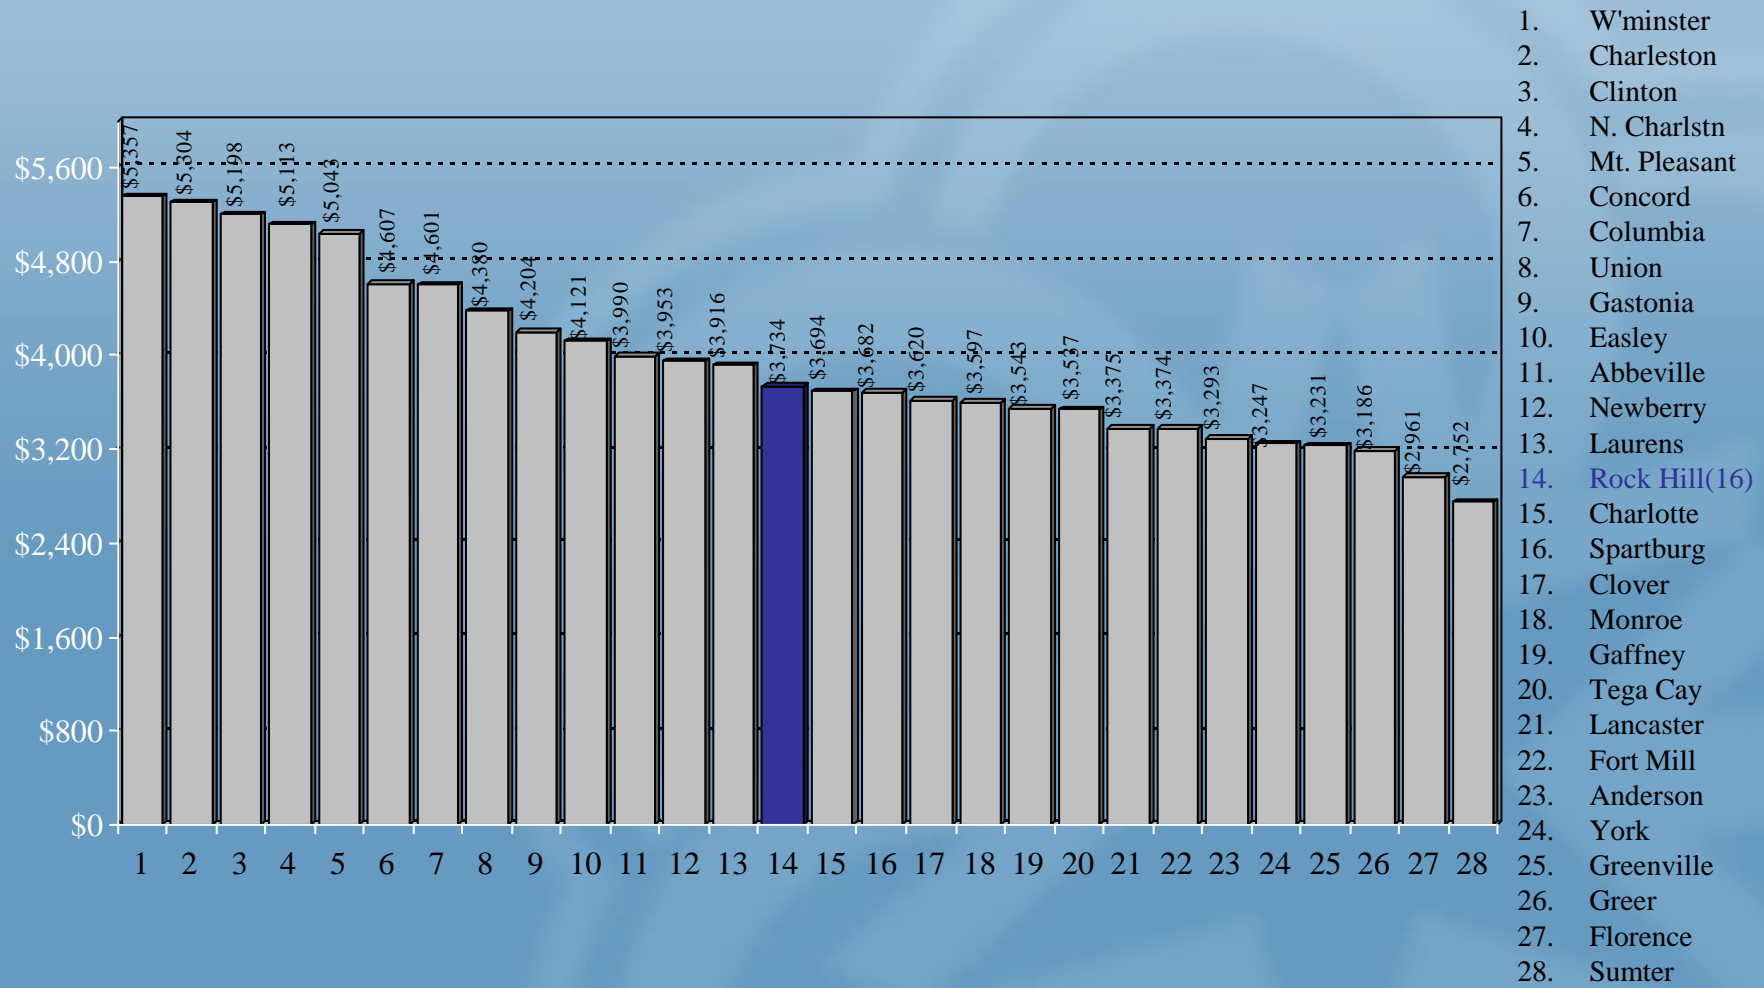

Comparison of Electric/Water/WW Rates

Rock Hill Commercial Rates Compared to S.C. Cities, PMPA Cities, Regional Cities, & York County Cities

Combined Electric, Water and Sewer Rates ...