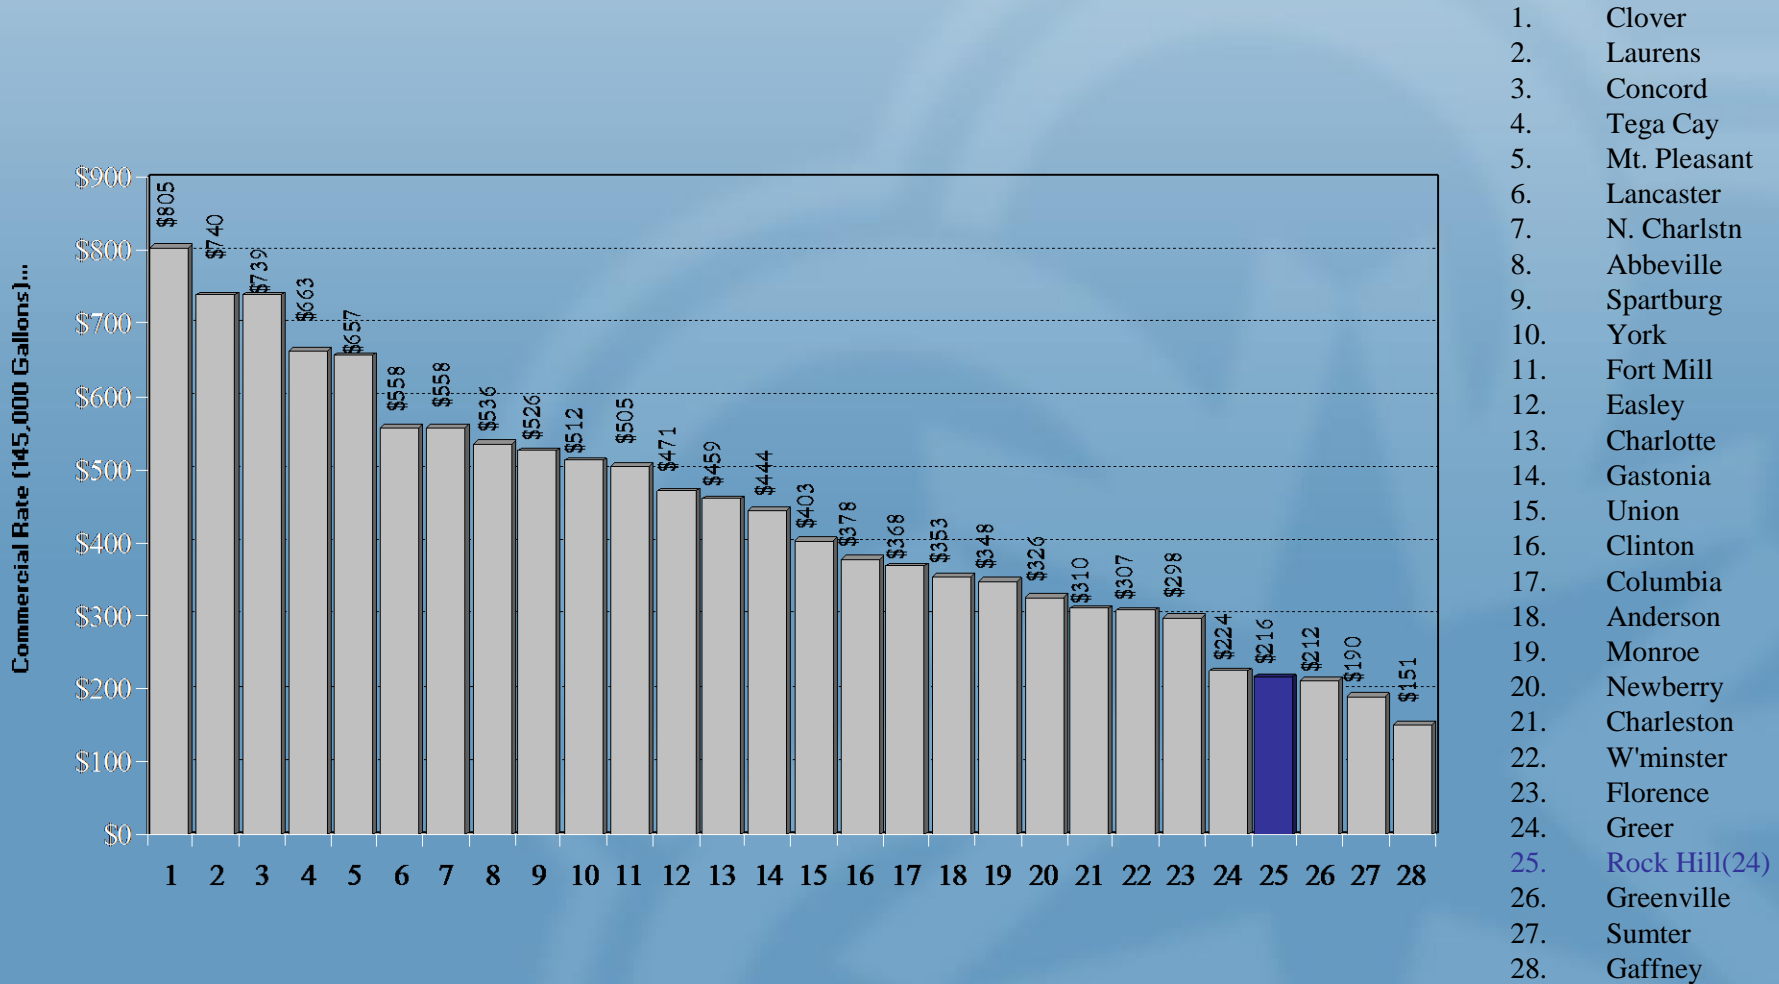

Comparison of Water Rates

Rock Hill Commercial Rates Compared to S.C. Cities, PMPA Cities, Regional Cities, & York County Cities