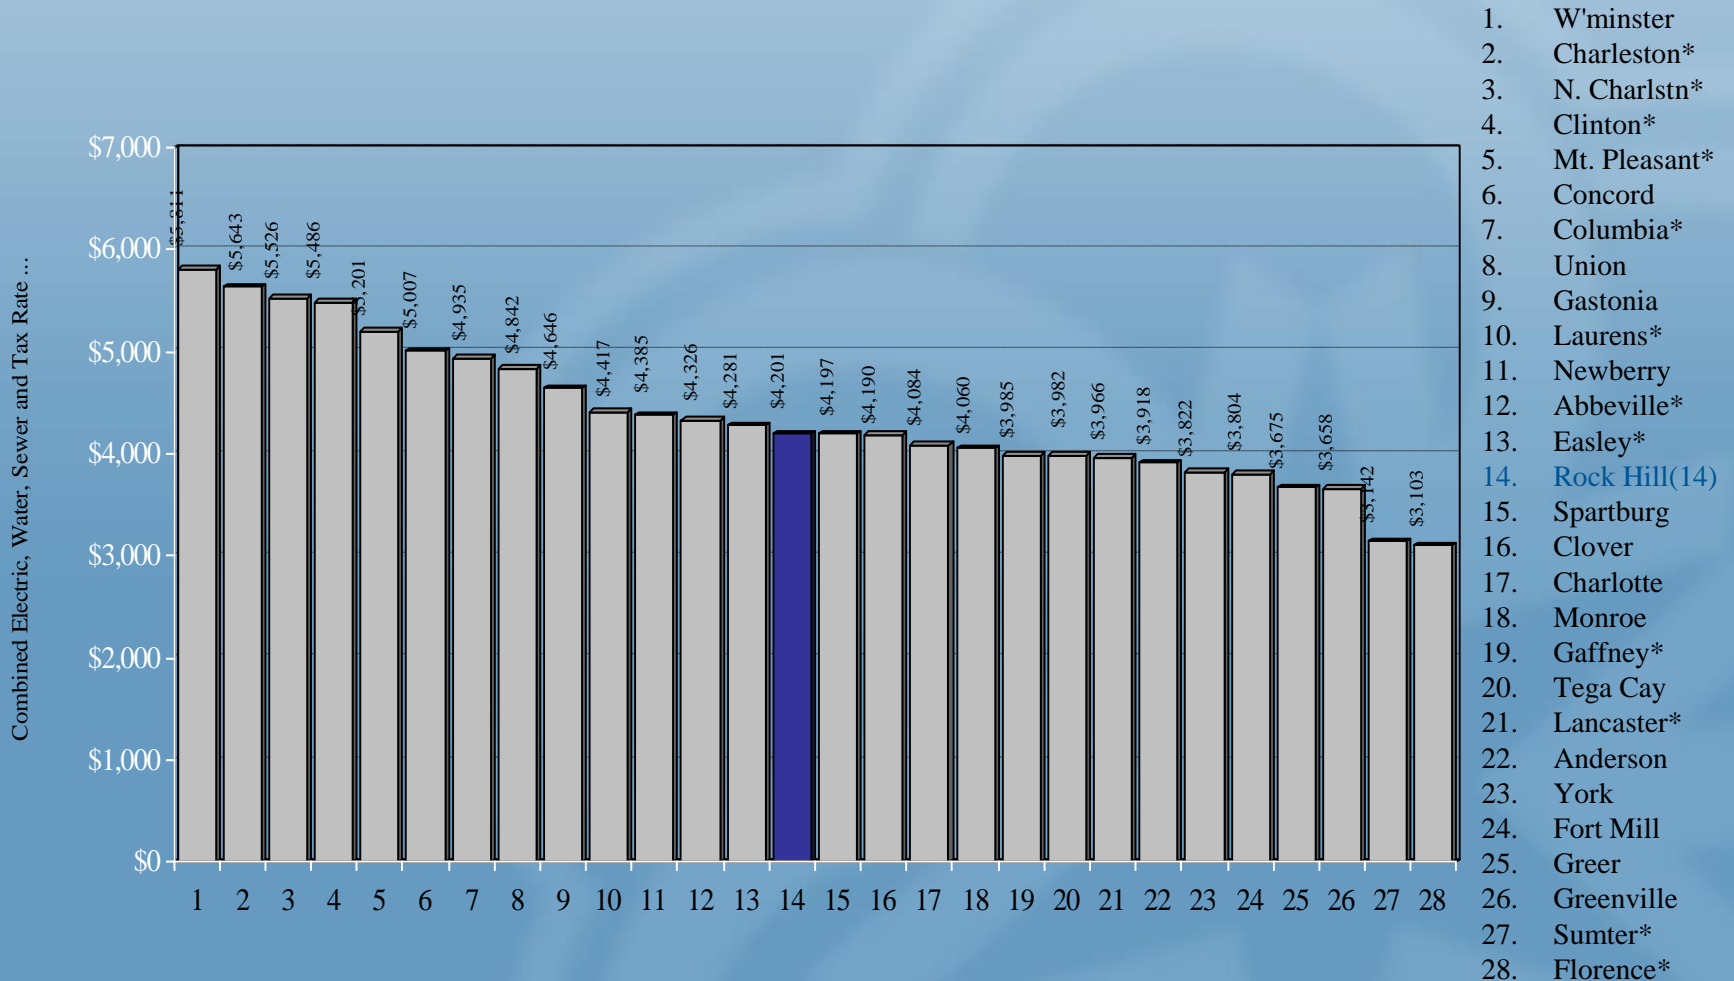

Comparison of Electric/Water/WW/Tax Rates

Rock Hill Commercial Rates/Taxes Compared to S.C. Cities, PMPA Cities, Regional Cities, & York County Cities

* Local Option Sales Tax