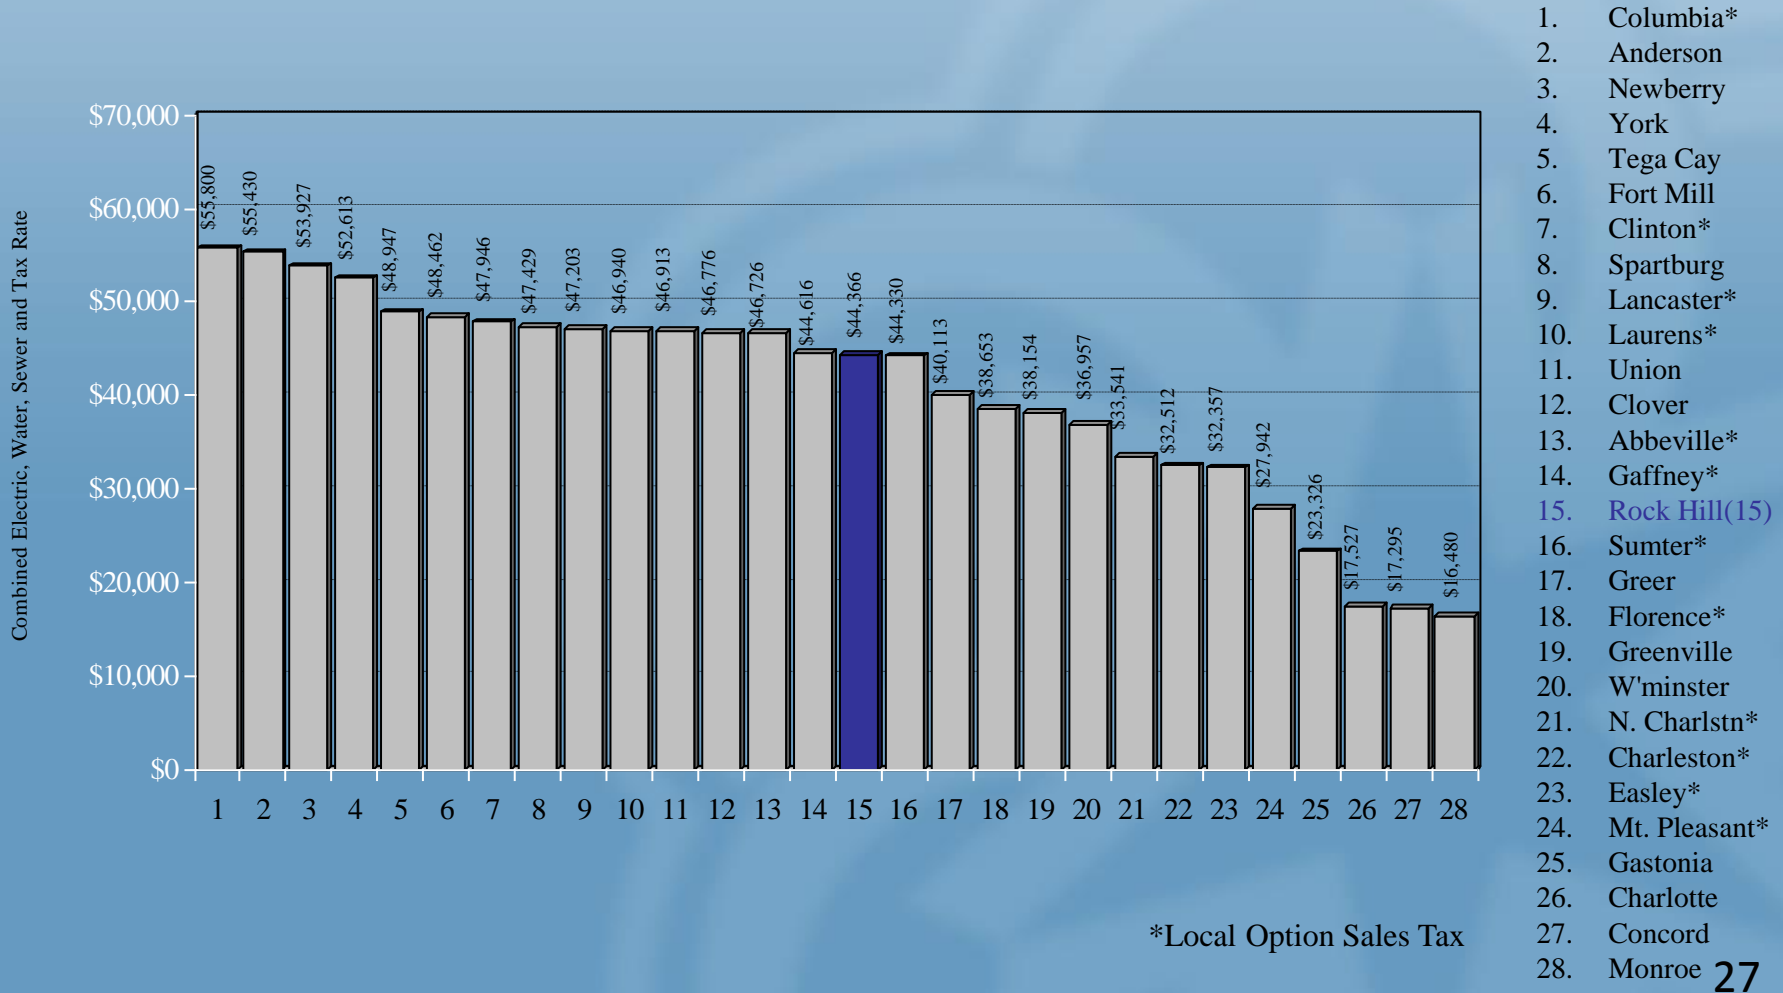

Comparison of Electric/Water/WW/Tax Rates

Rock Hill Industrial Rates/C-C-S Taxes Compared to S.C. Cities, PMPA Cities, Regional Cities, & York County Cities