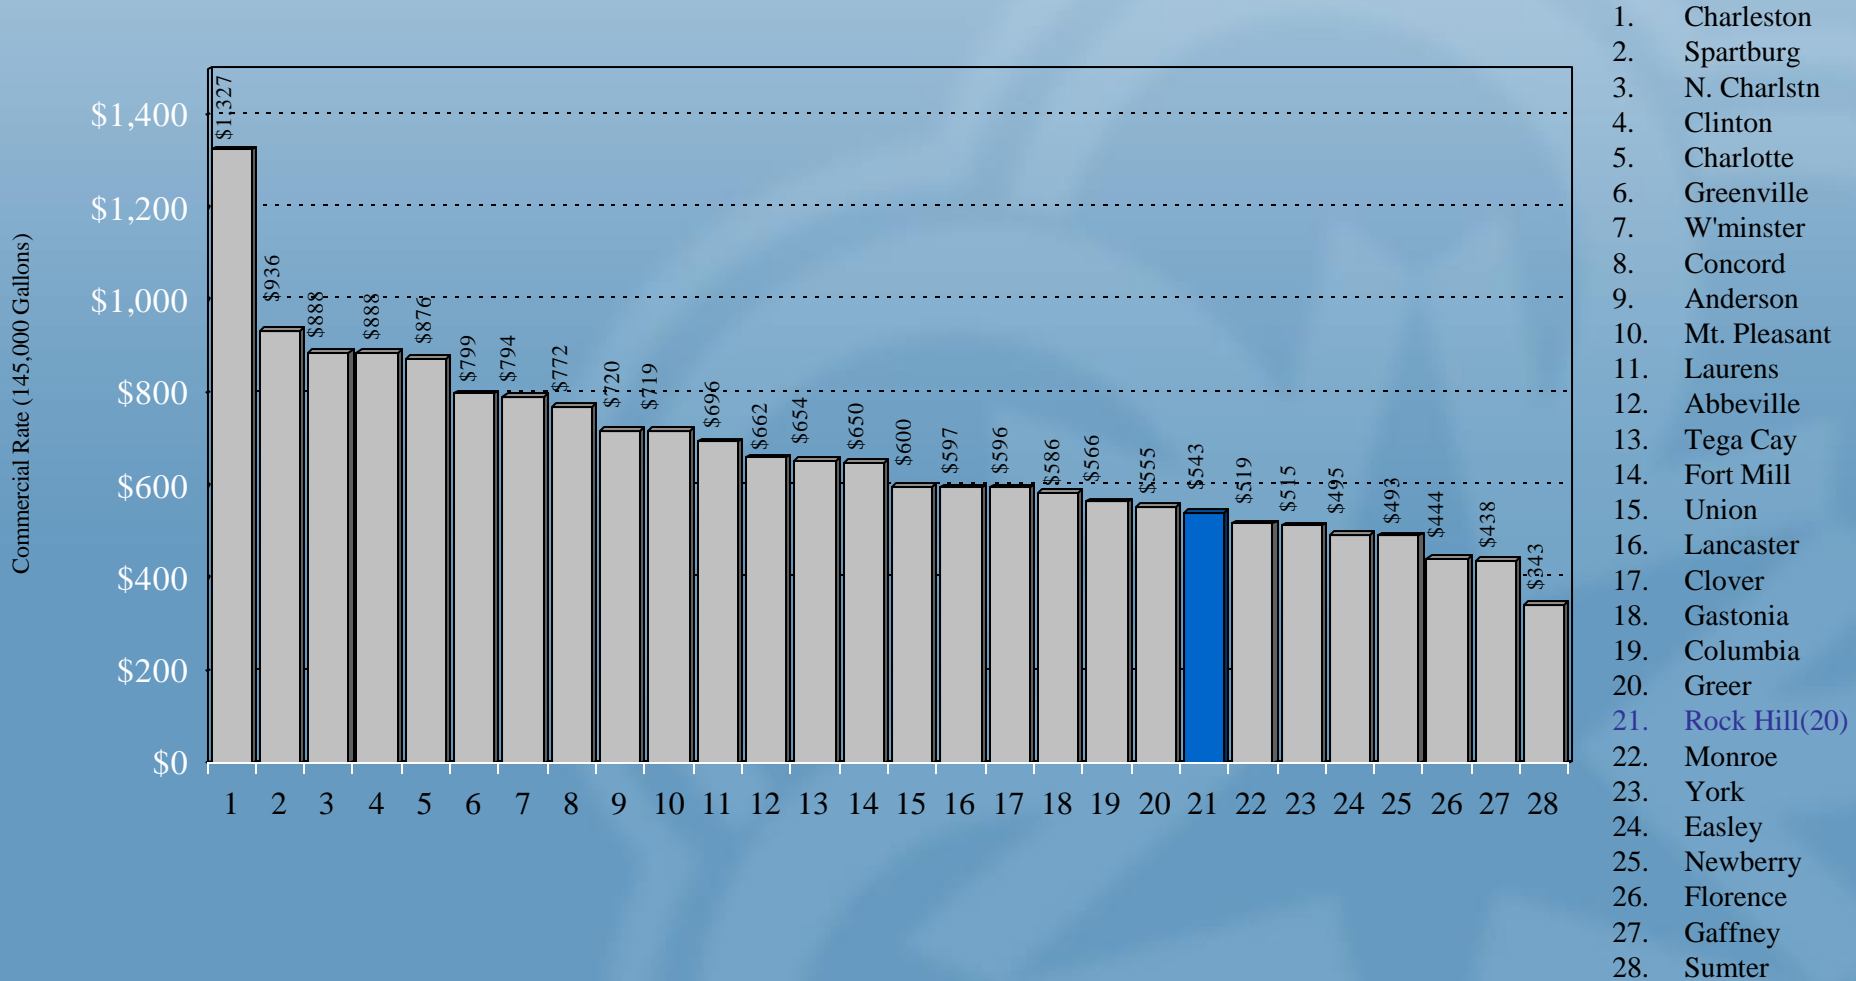

Comparison of Wastewater Rates

Rock Hill Commercial Rates Compared to S.C. Cities, PMPA Cities, Regional Cities, & York County Cities