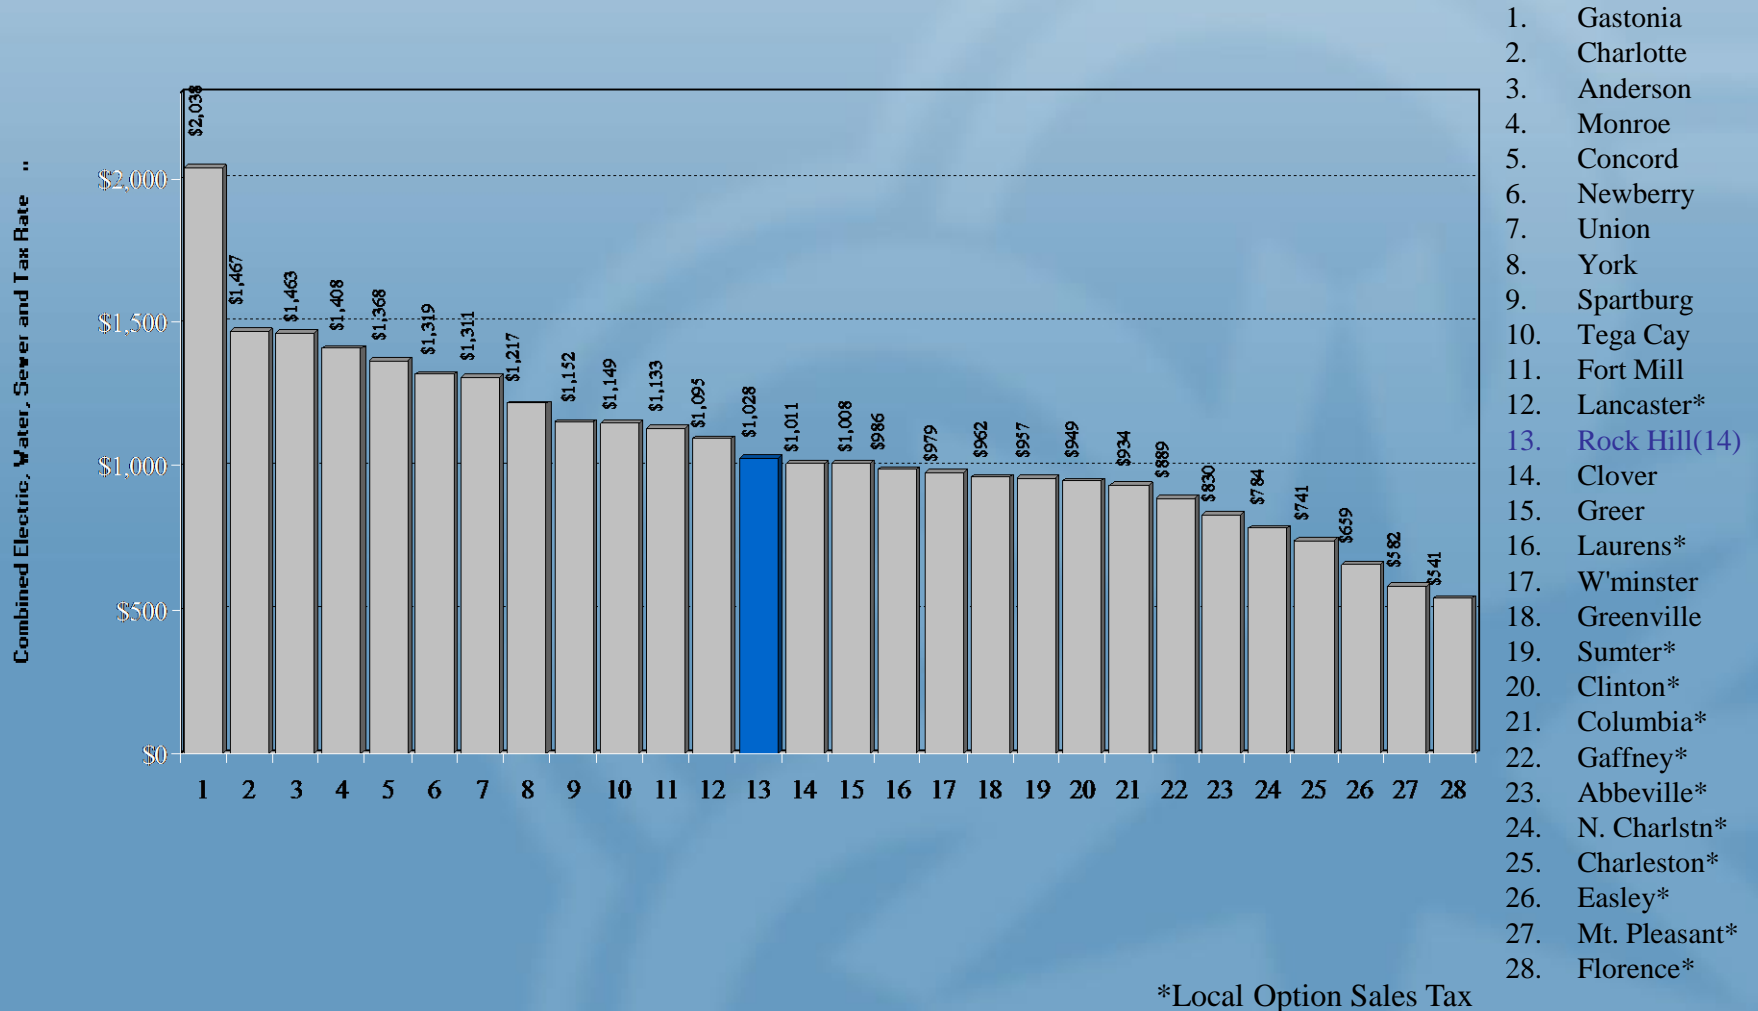

Comparison of Electric/Water/WW/Tax Rates

Rock Hill Residential Rates/C-C-S Taxes Compared to S.C. Cities,
PMPA Cities, Regional Cities, & York County Cities