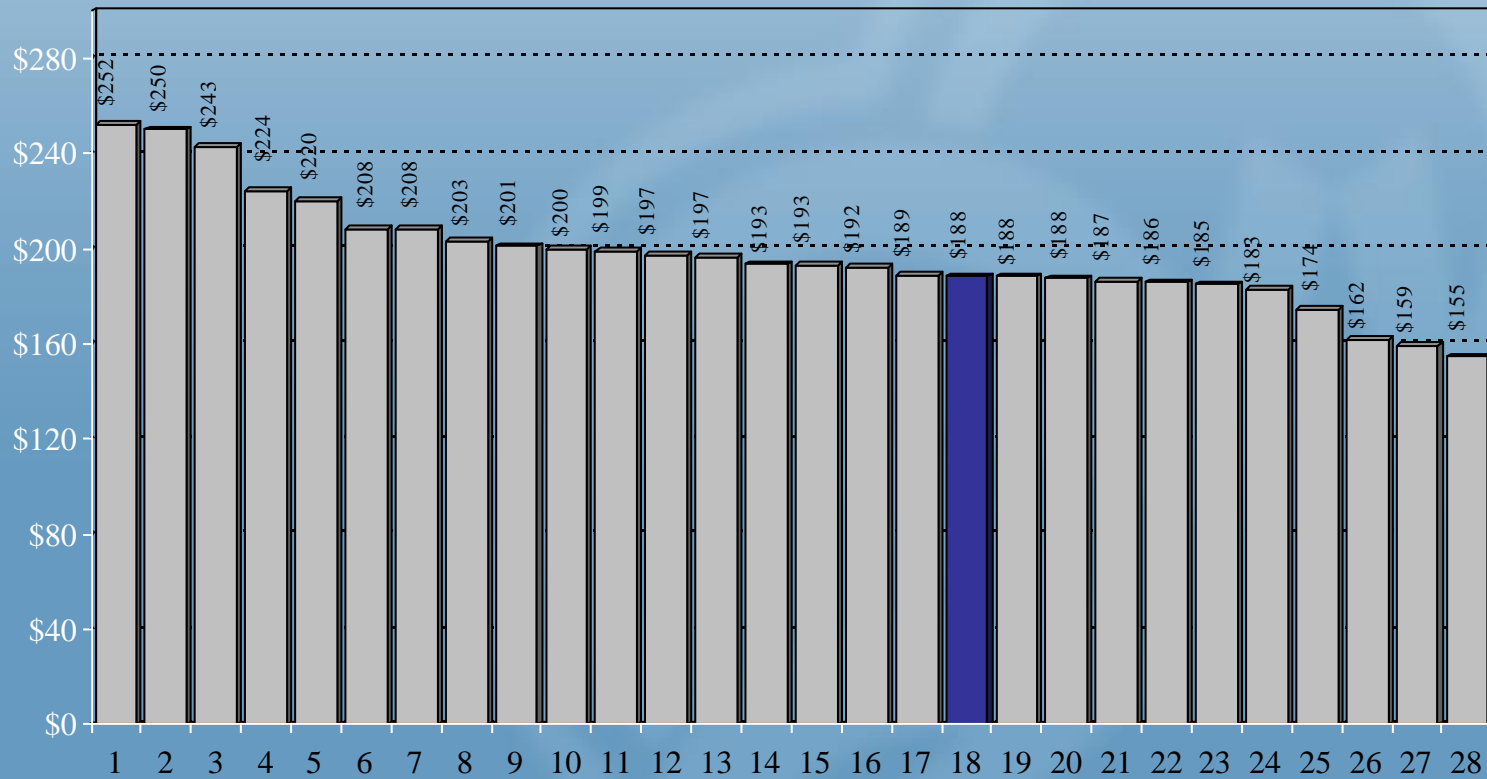

Comparison of Electric/Water/WW Rates

Rock Hill Residential Rates Compared to S.C. Cities, PMPA Cities, Regional Cities, & York County Cities

Combined Electric, Water and Sewer Rates ...

1. Charleston
2. Clinton
3. N. Charlstn
4. Mt. Pleasant
5. Laurens
6. Gastonia
7. W'minster
8. Abbeville
9. Clover
10. Columbia
11. Union
12. Lancaster
13. Easley
14. Monroe
15. Tega Cay
16. Spartburg
17. Fort Mill
18. Rock Hill(20)
19. Concord
20. Anderson
21. York
22. Greenville
23. Newberry
24. Charlotte
25. Florence
26. Greer
27. Sumter
28. Gaffney