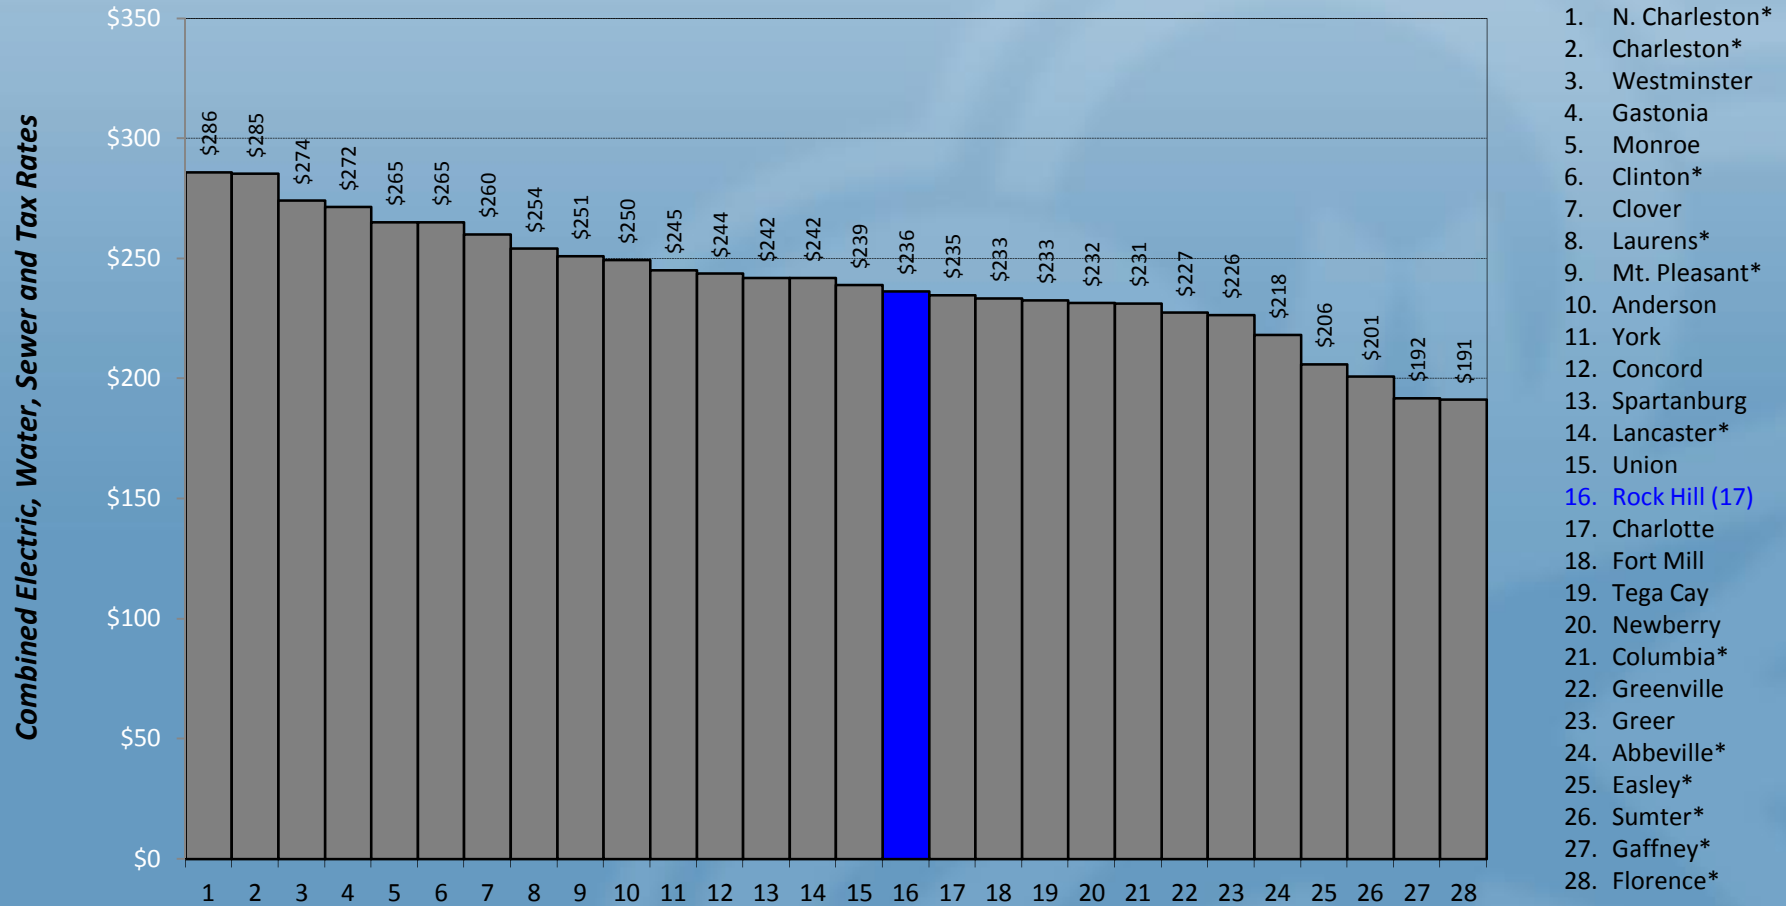

* Local Option Sales Tax