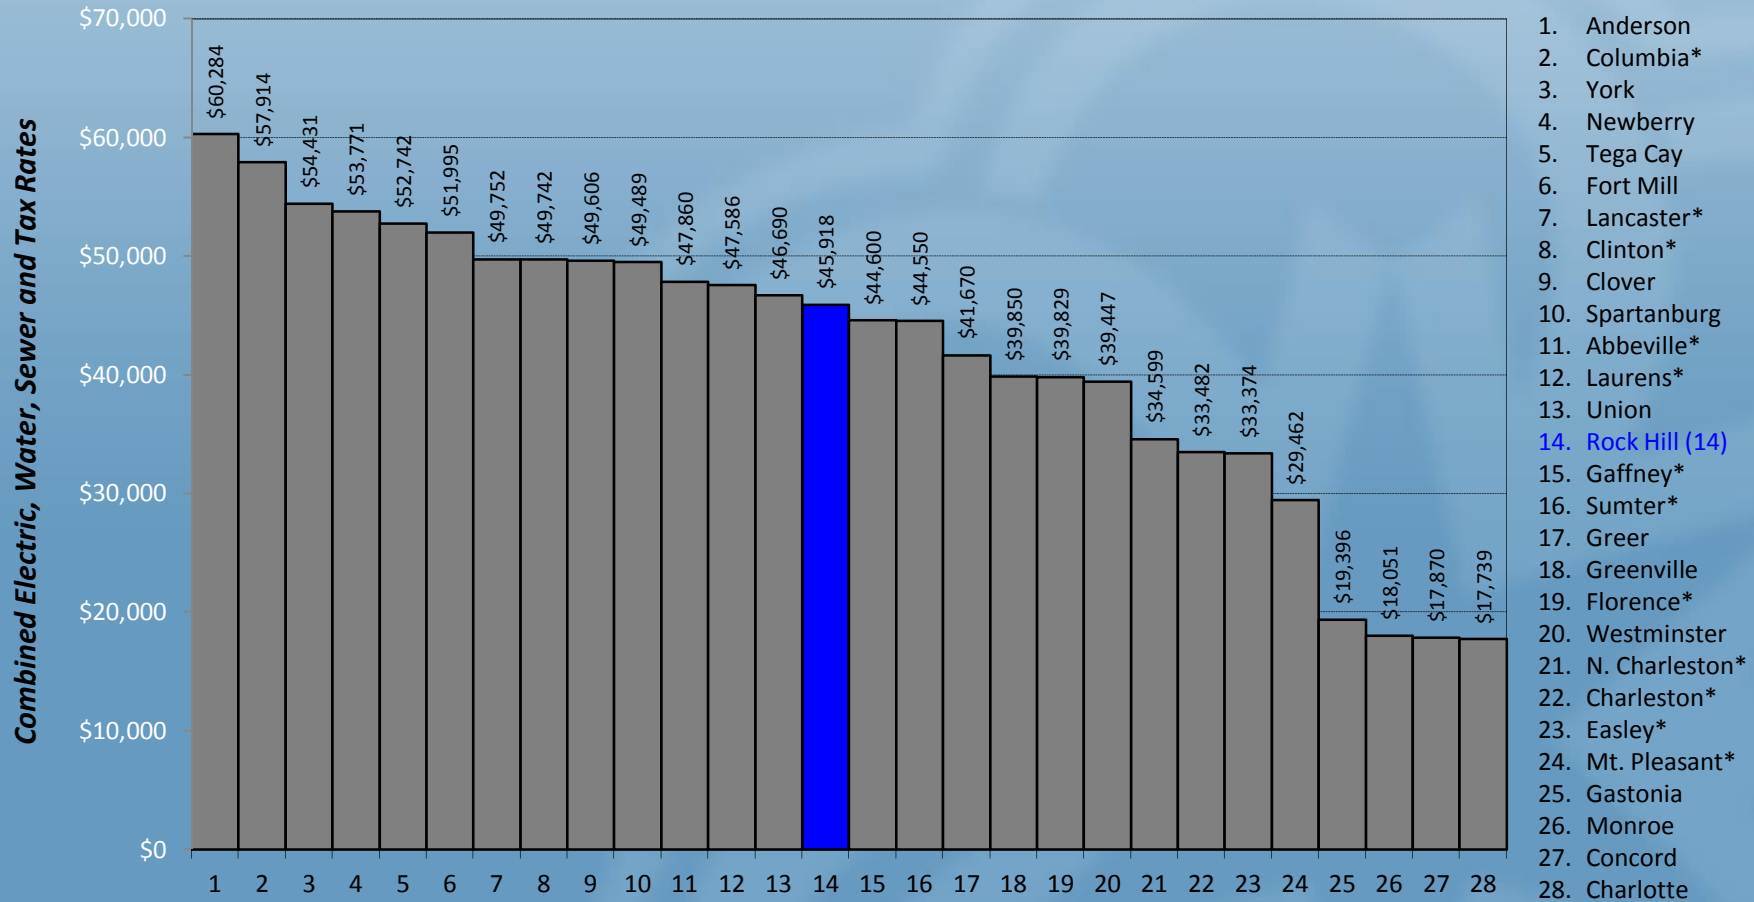

*Local Option Sales Tax