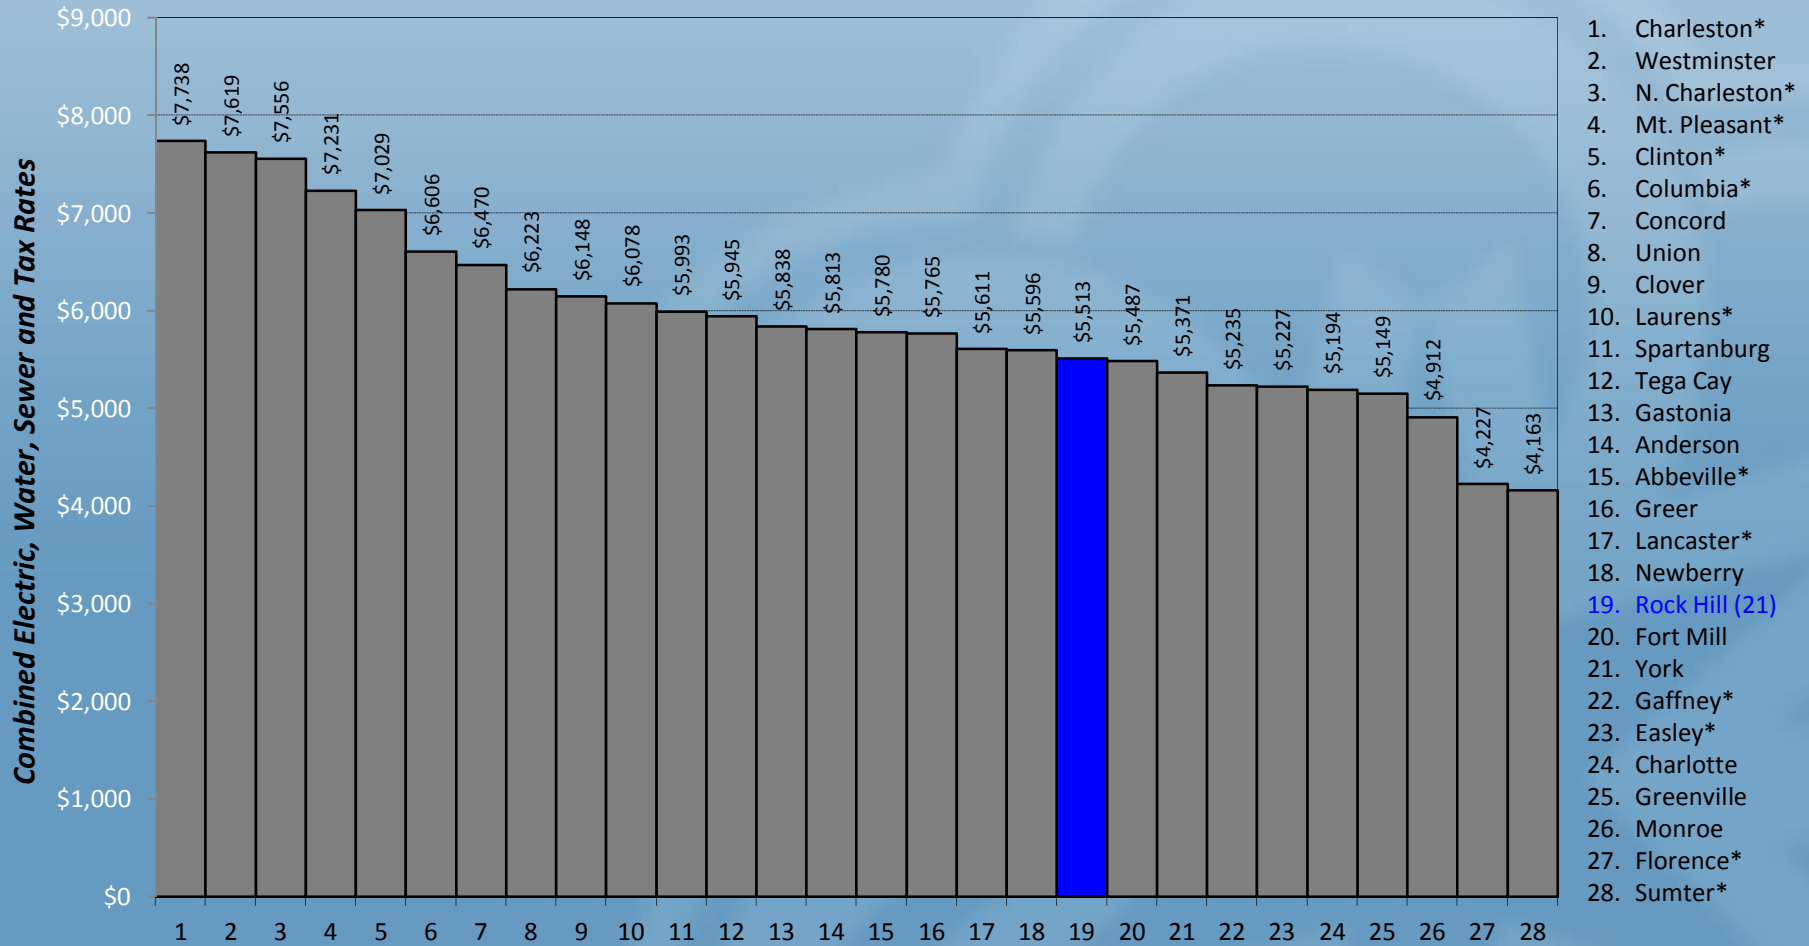

* Local Option Sales Tax