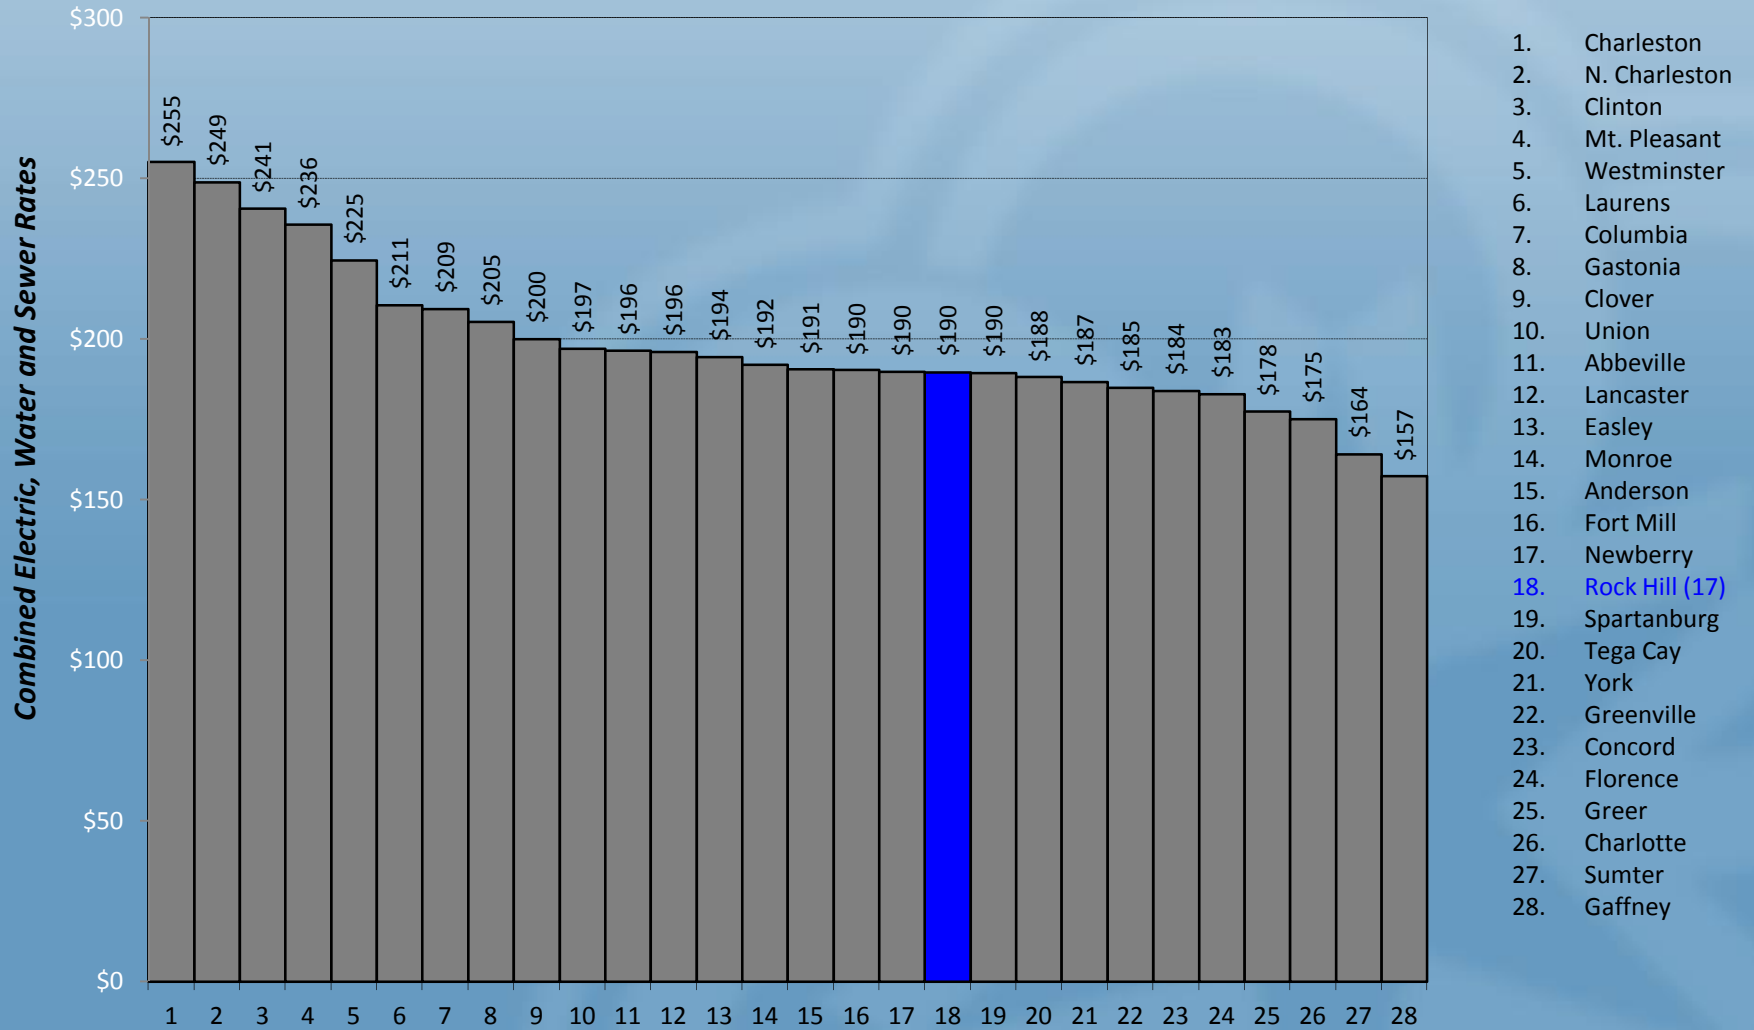

Comparison of Electric/Water/WW Rates

Rock Hill Residential Rates Compared to S.C. Cities, PMPA Cities, Regional Cities, & York County Cities