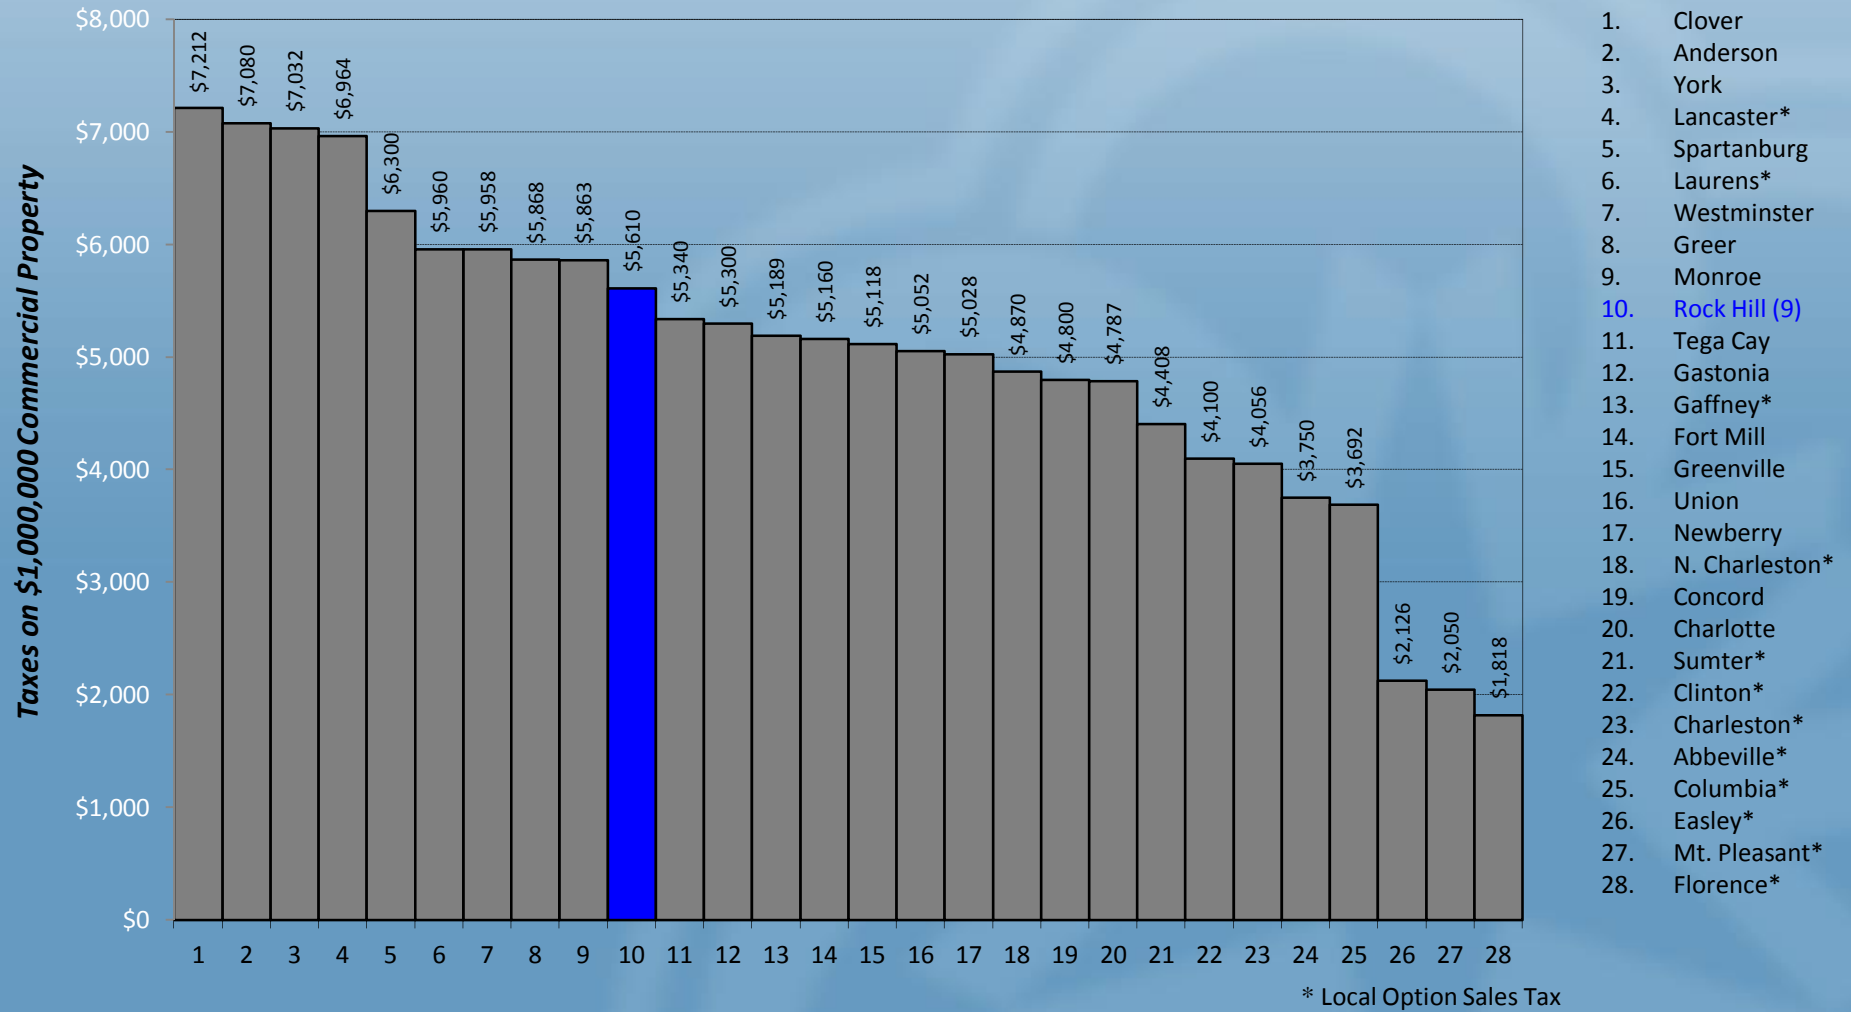

Comparison of Annual Taxes

Rock Hill City Commercial Taxes Compared to S.C. Cities, PMPA Cities, Regional Cities, & York County Cities