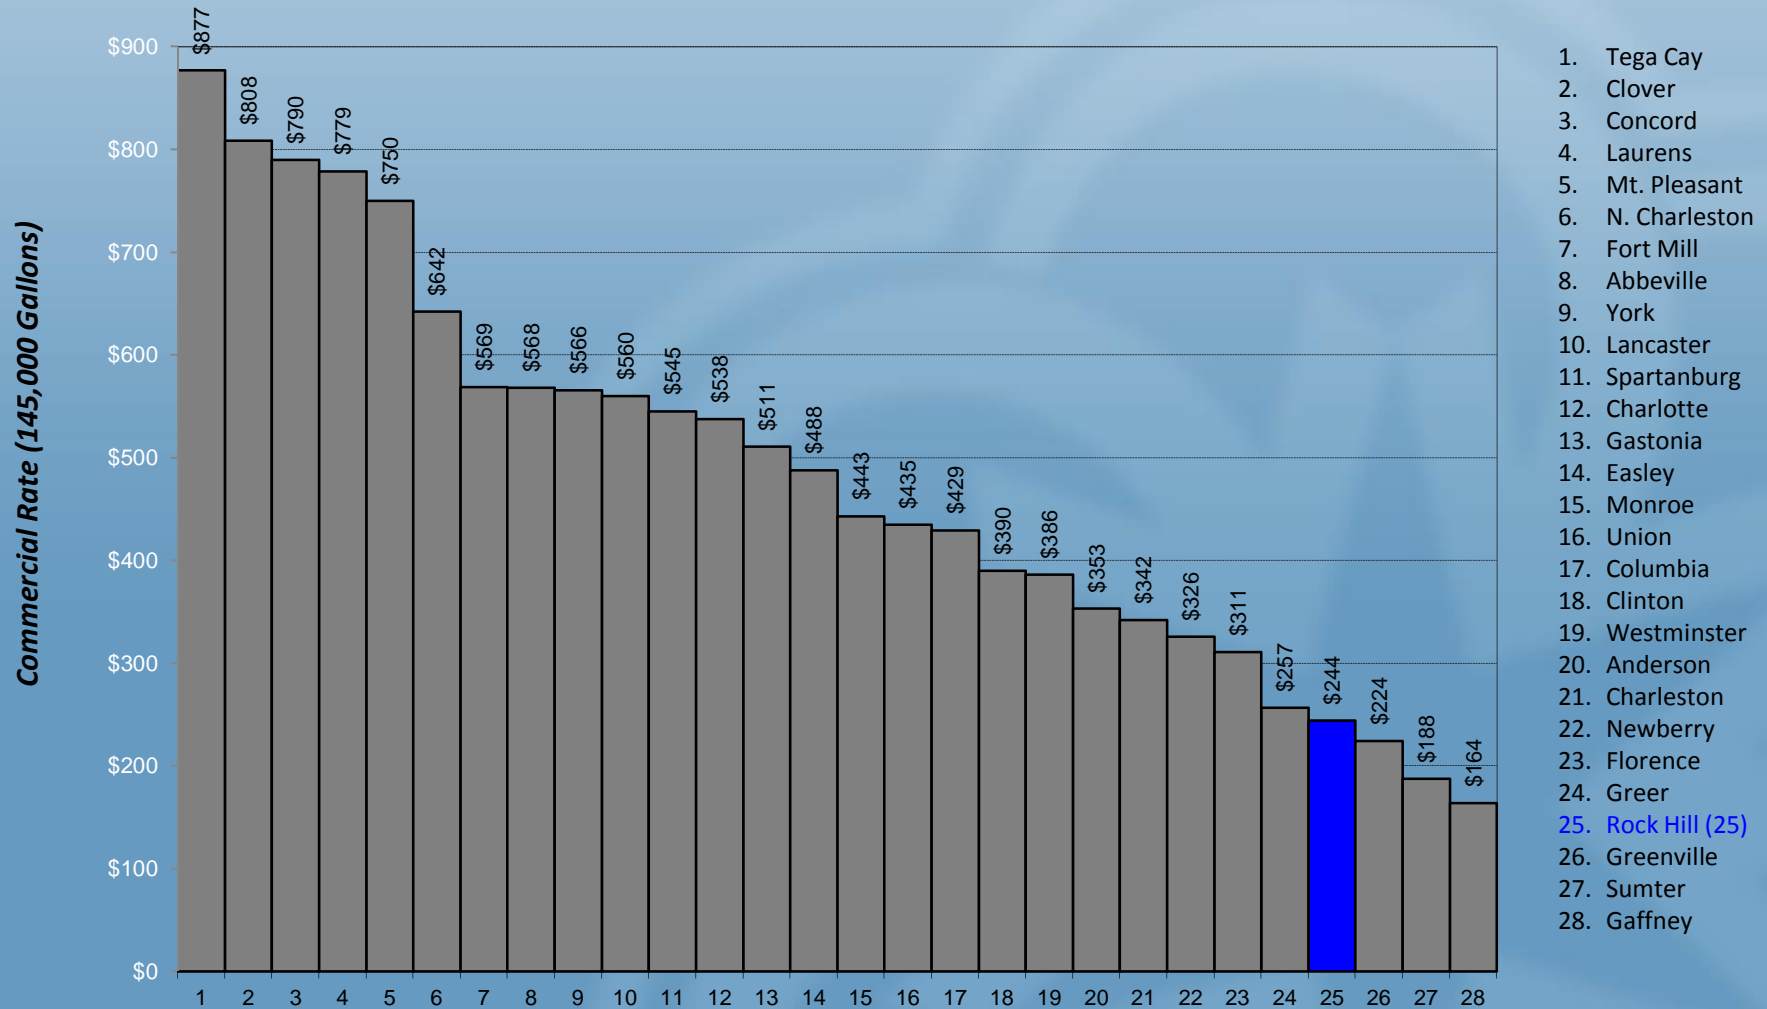

Comparison of Water Rates

Rock Hill Commercial Rates Compared to S.C. Cities, PMPA Cities, Regional Cities, & York County Cities