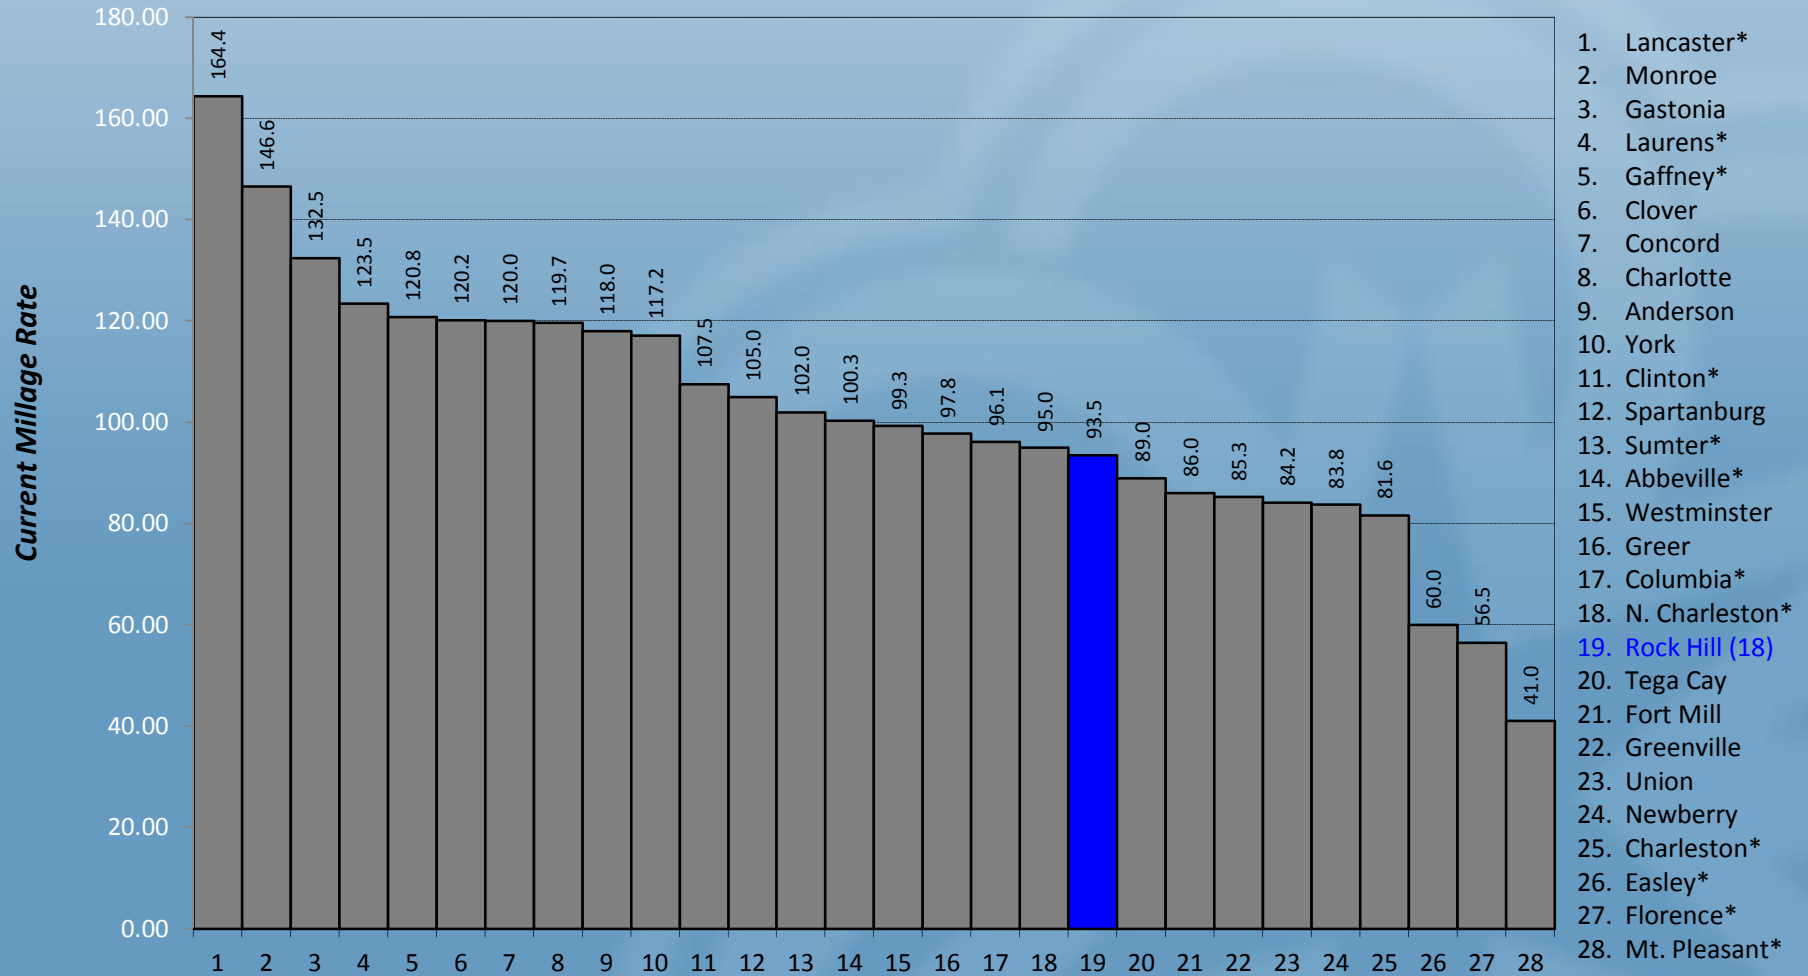

Comparison of City Tax Rates

Rock Hill City Tax Rates Compared to S.C. Cities, PMPA Cities, Regional Cities, & York County Cities