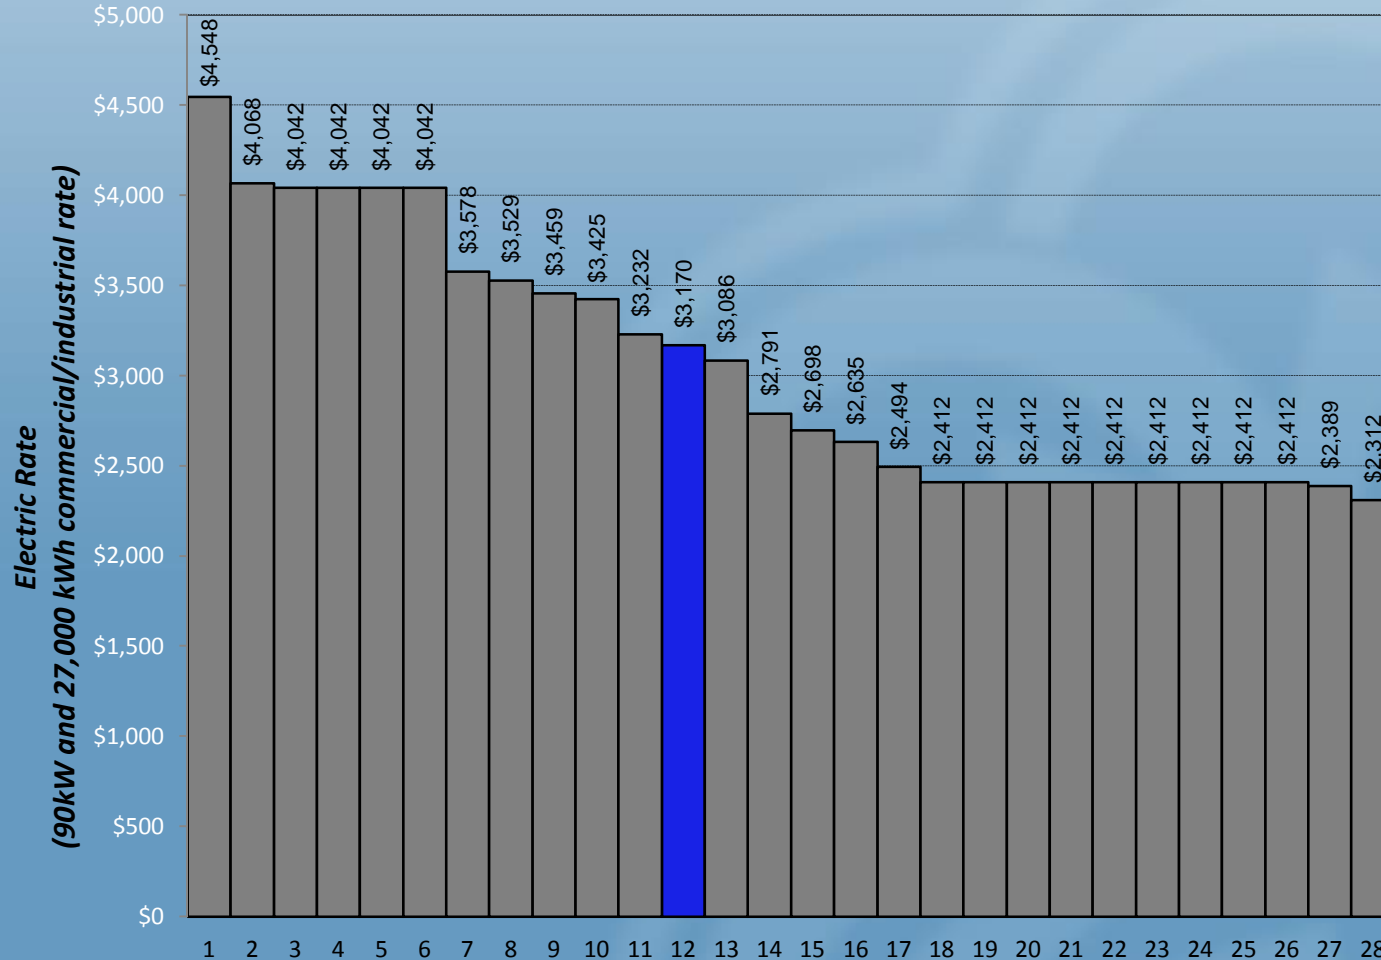

Comparison of Electric Rates

Rock Hill Commercial Rates Compared to S.C. Cities, PMPA Cities, Regional Cities, & York County Cities