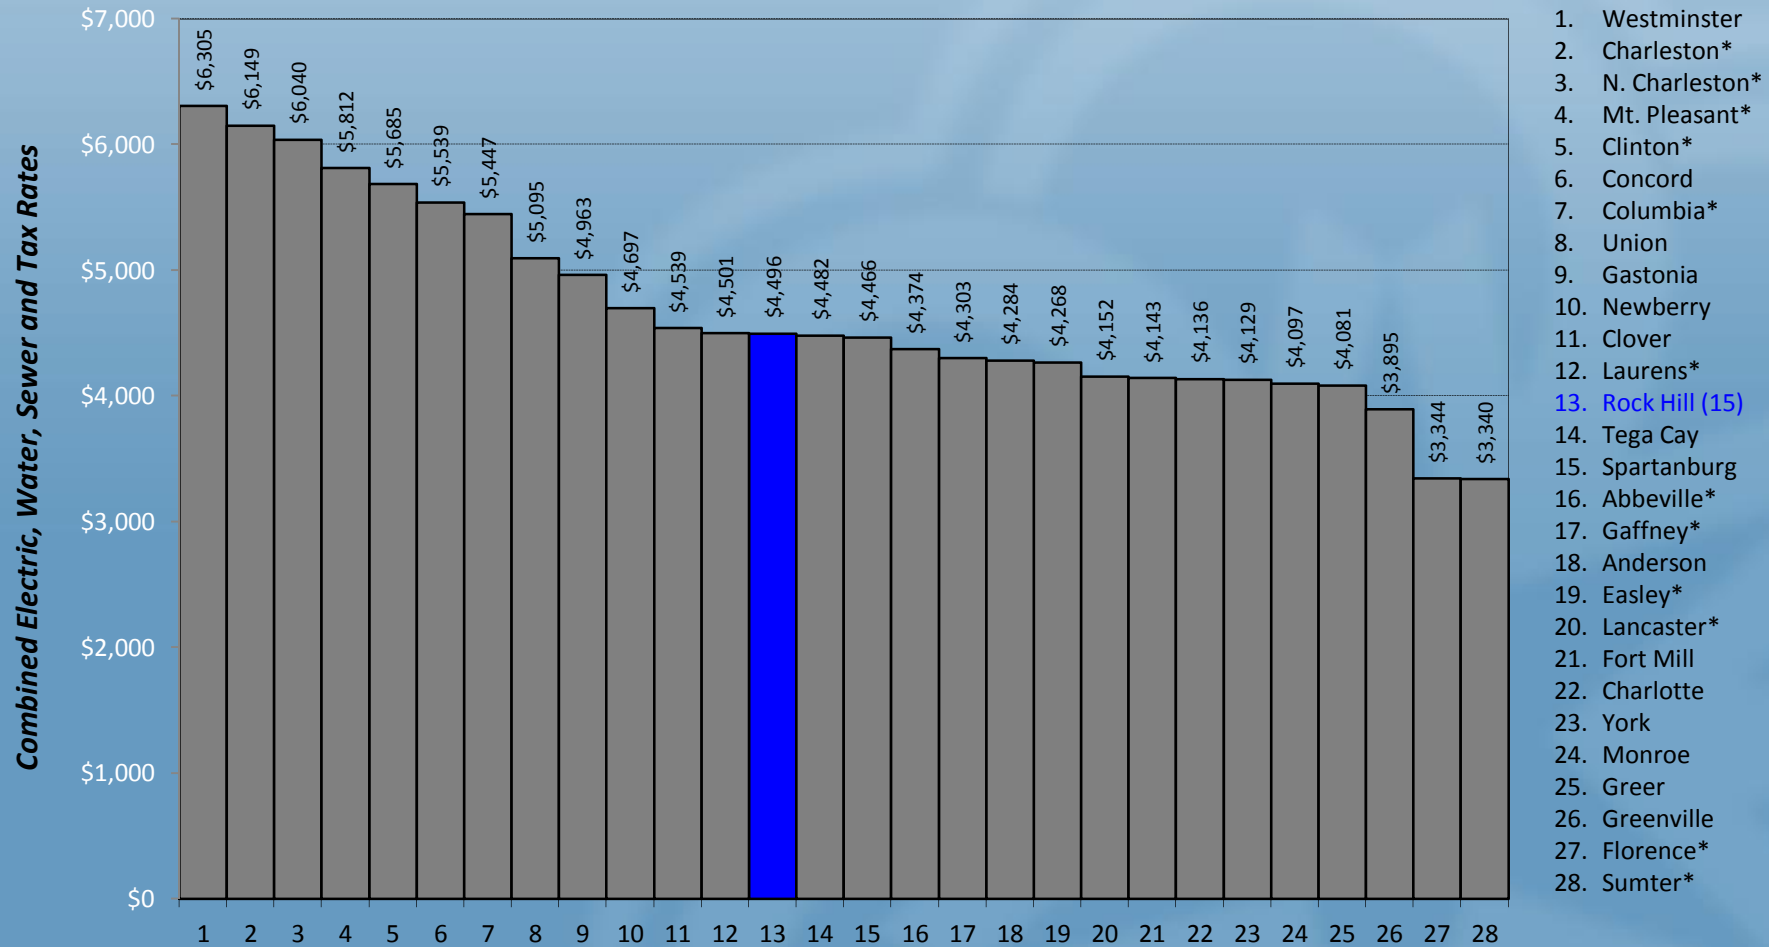

* Local Option Sales Tax