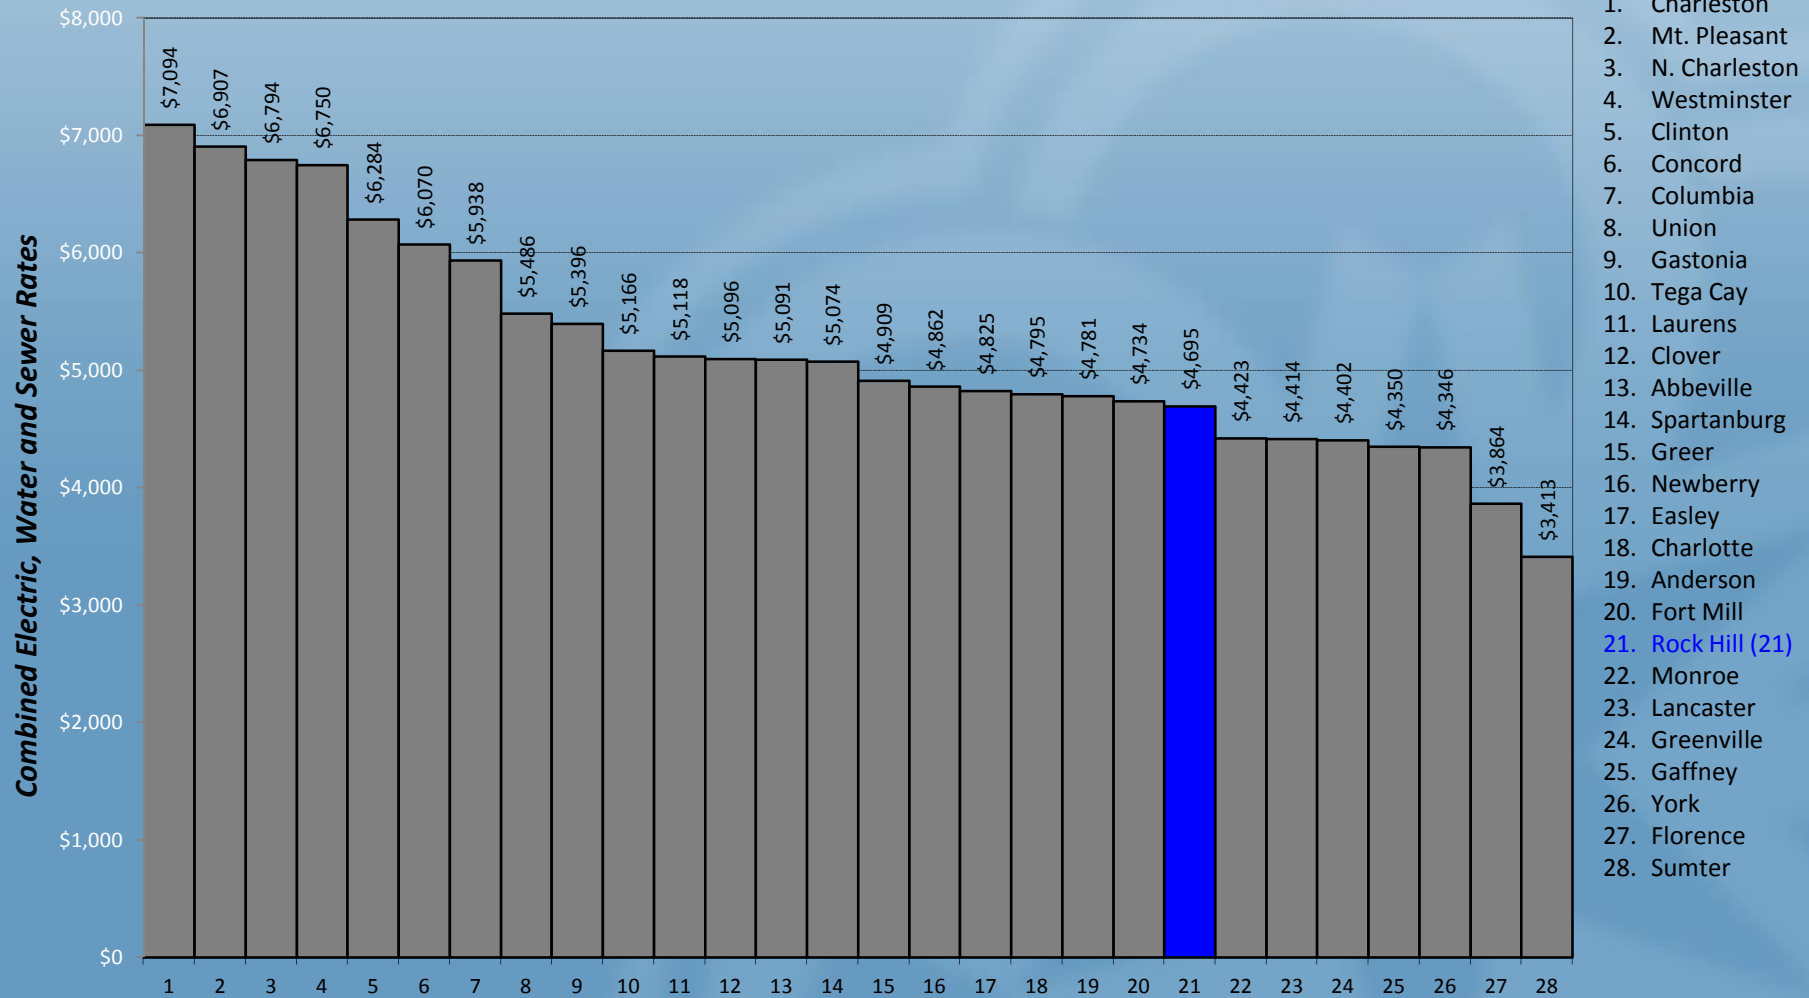

Comparison of Electric/Water/WW Rates

Rock Hill *Industrial* Rates Compared to S.C. Cities, PMPA Cities, Regional Cities, & York County Cities