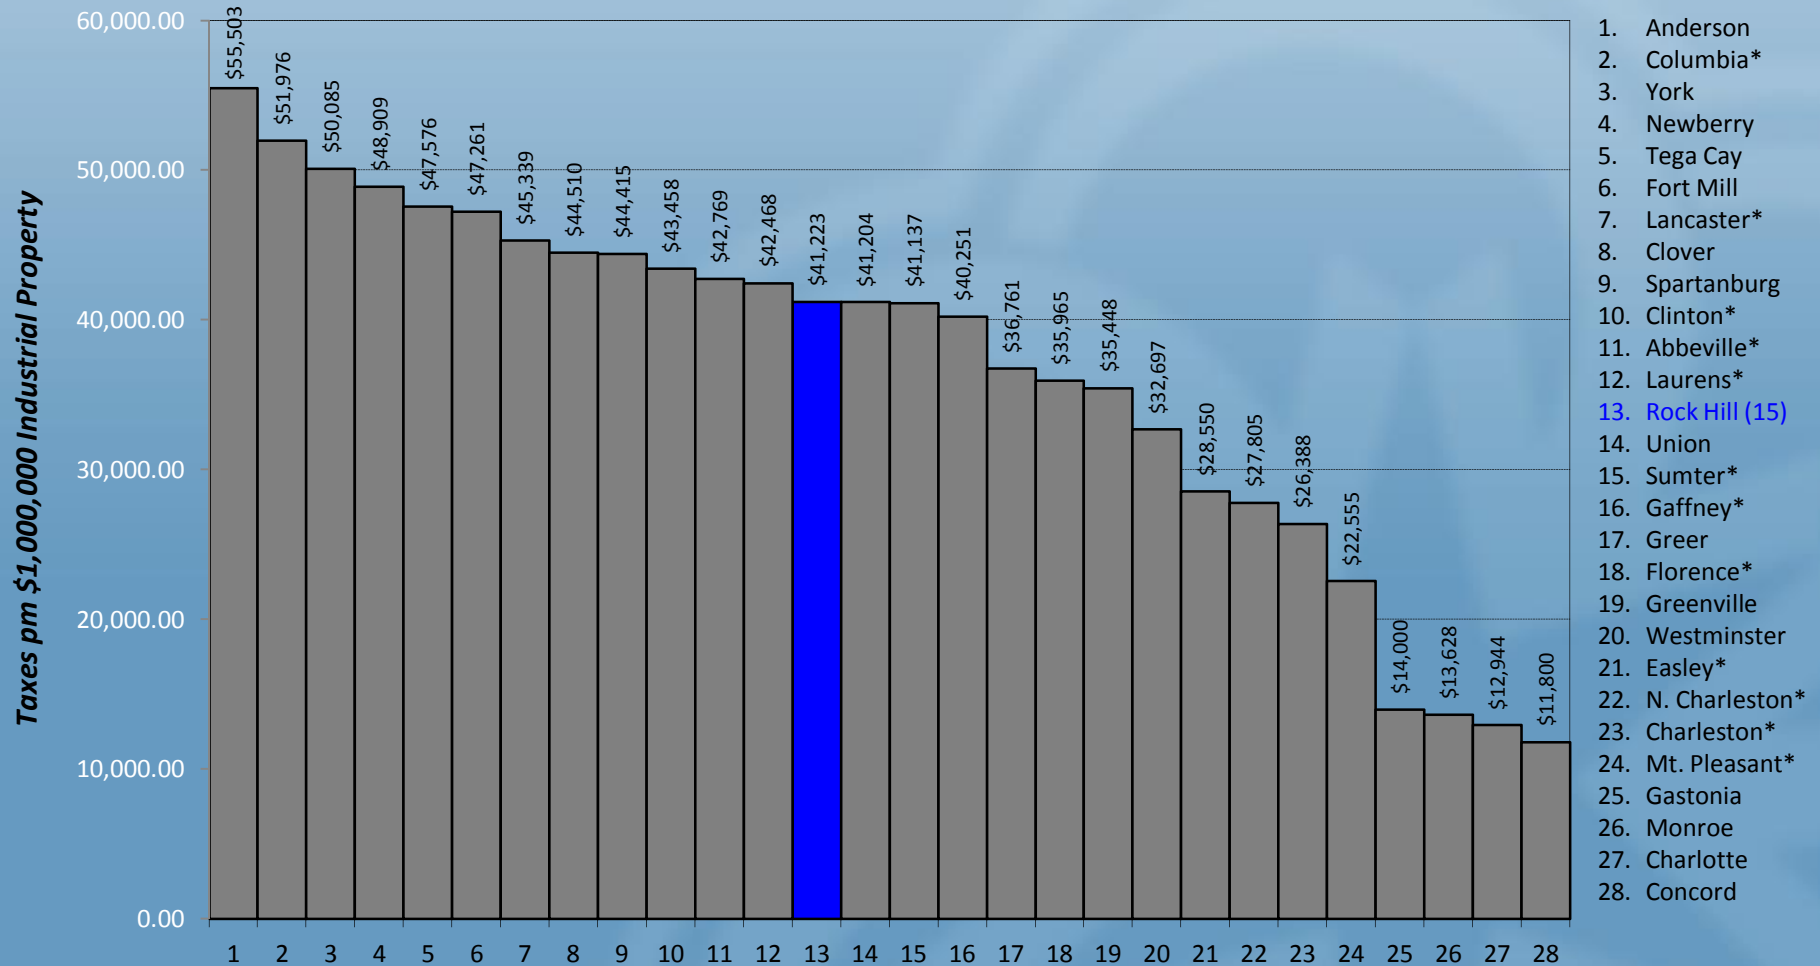

Comparison of Annual Taxes

Rock Hill City, County, & School Industrial Taxes Compared to S.C. Cities, PMPA Cities, Regional Cities, & York County Cities