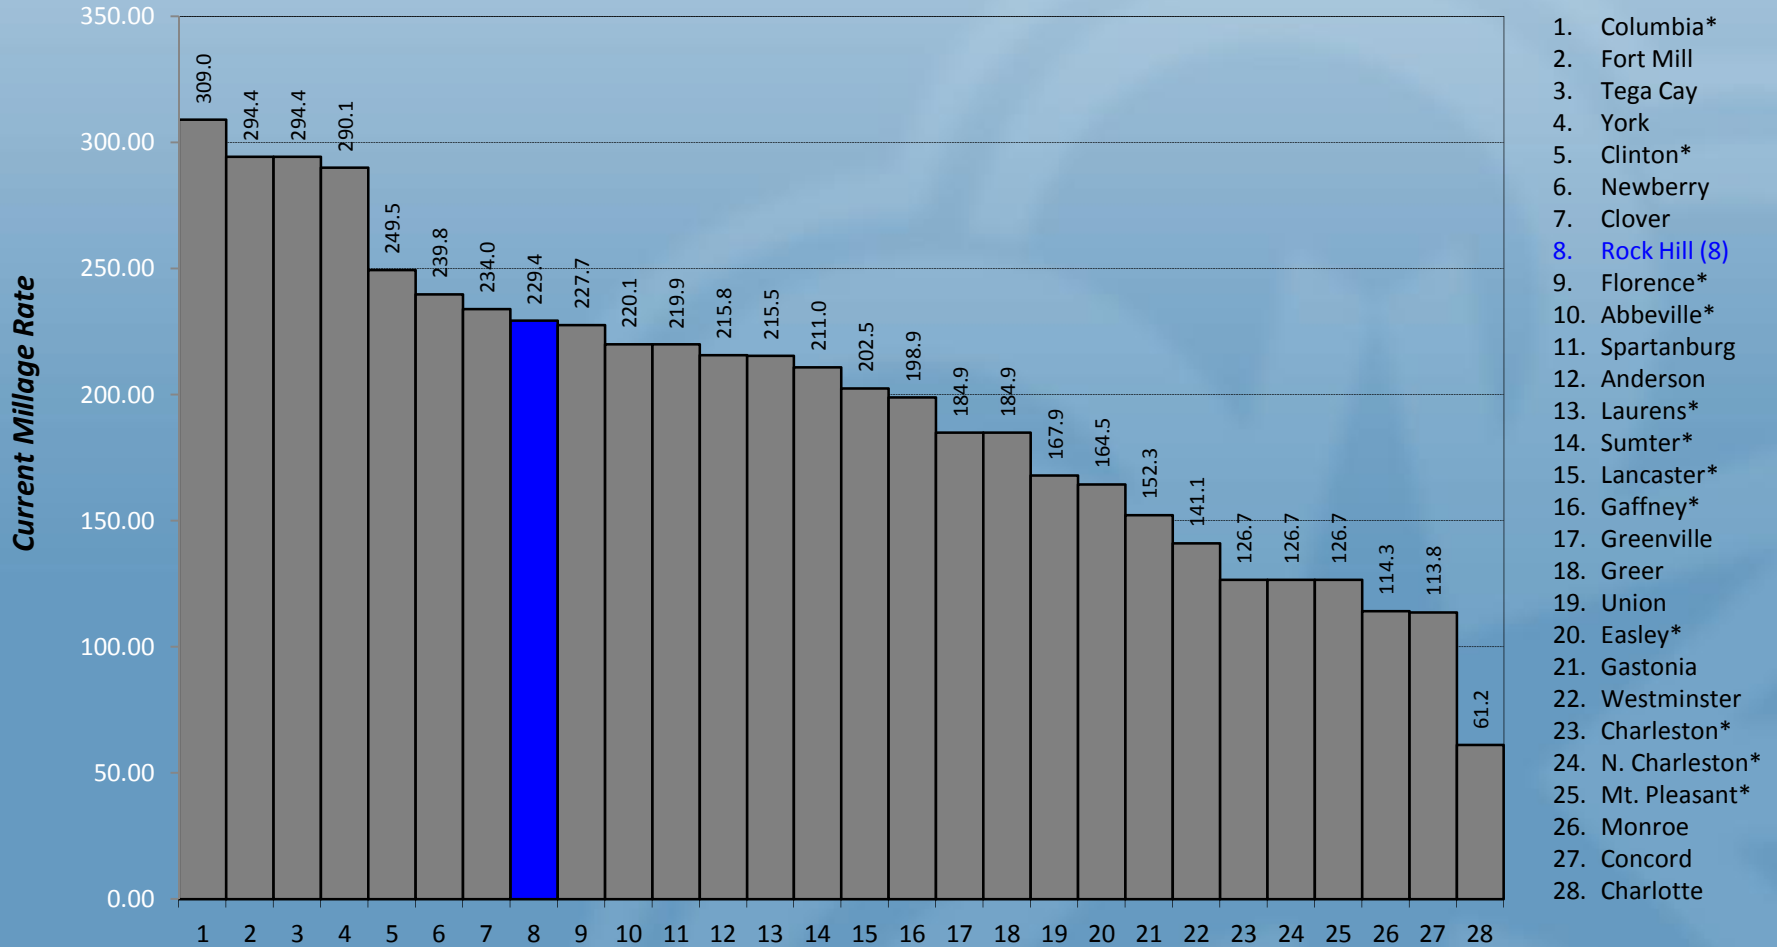

Comparison of School Tax Rates

Rock Hill School Tax Rates Compared to S.C. Cities, PMPA Cities, Regional Cities, & York County Cities