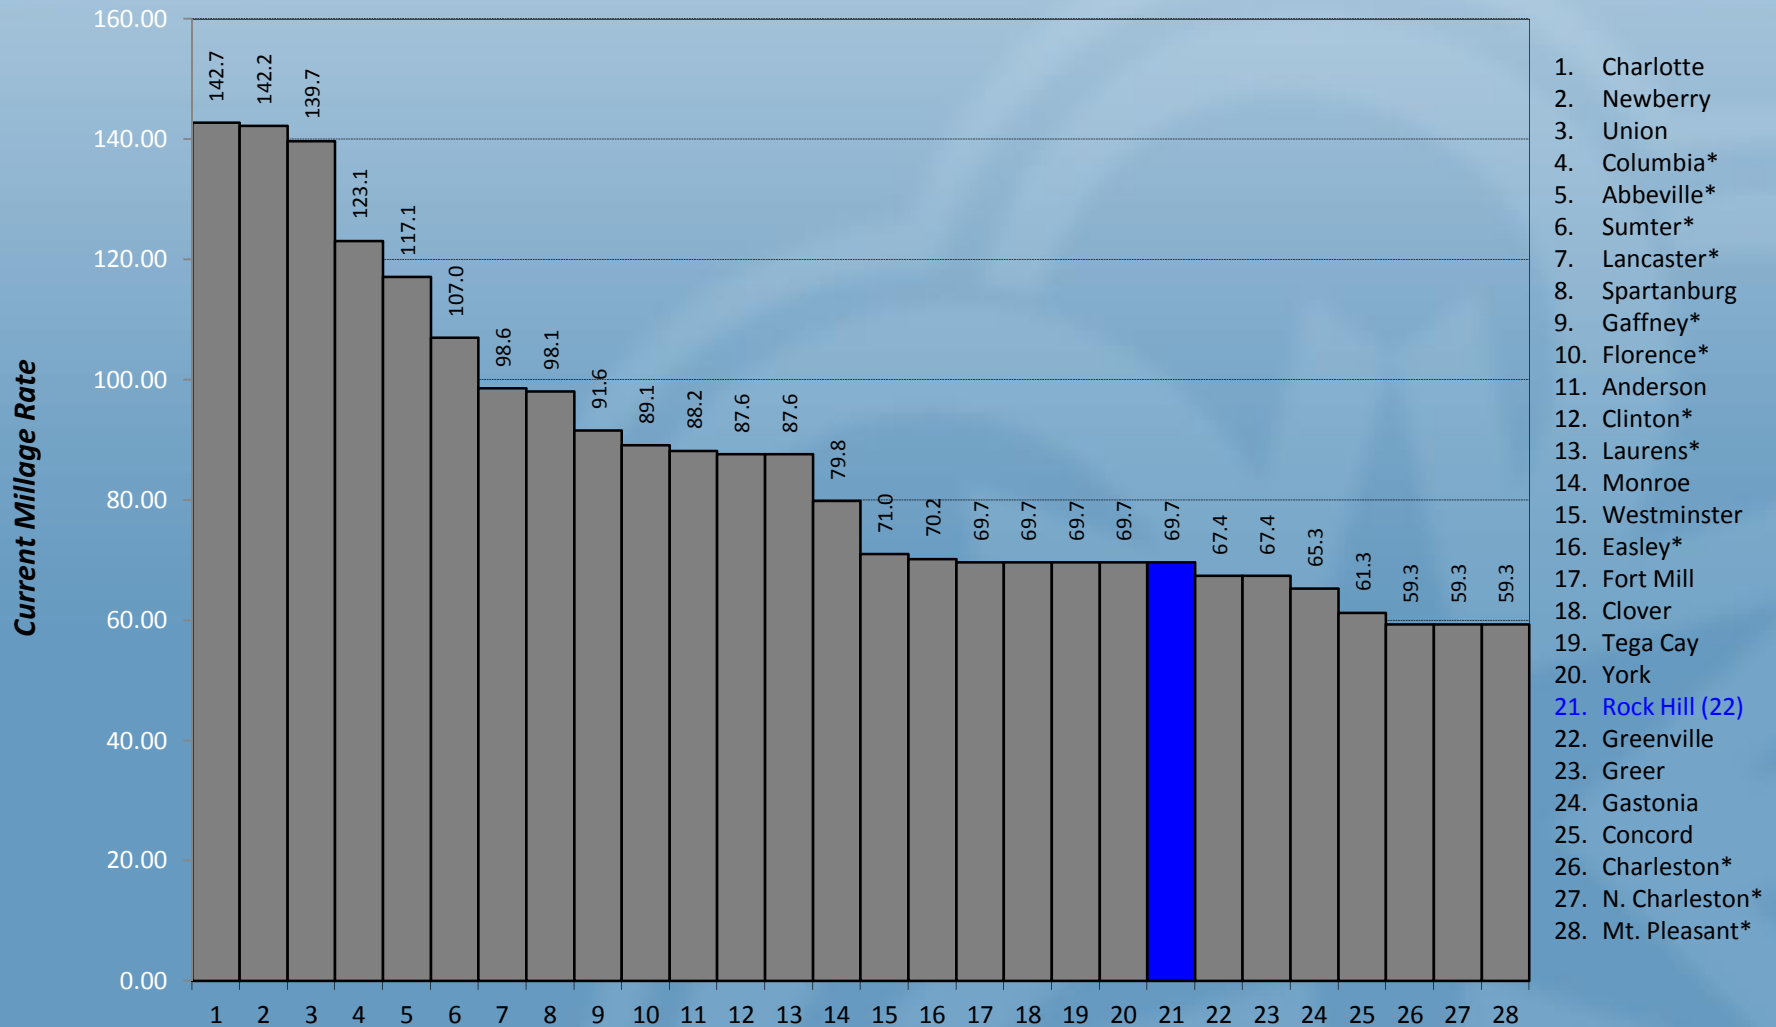

Comparison of County Tax Rates

Rock Hill County Tax Rates Compared to S.C. Cities, PMPA Cities, Regional Cities, & York County Cities