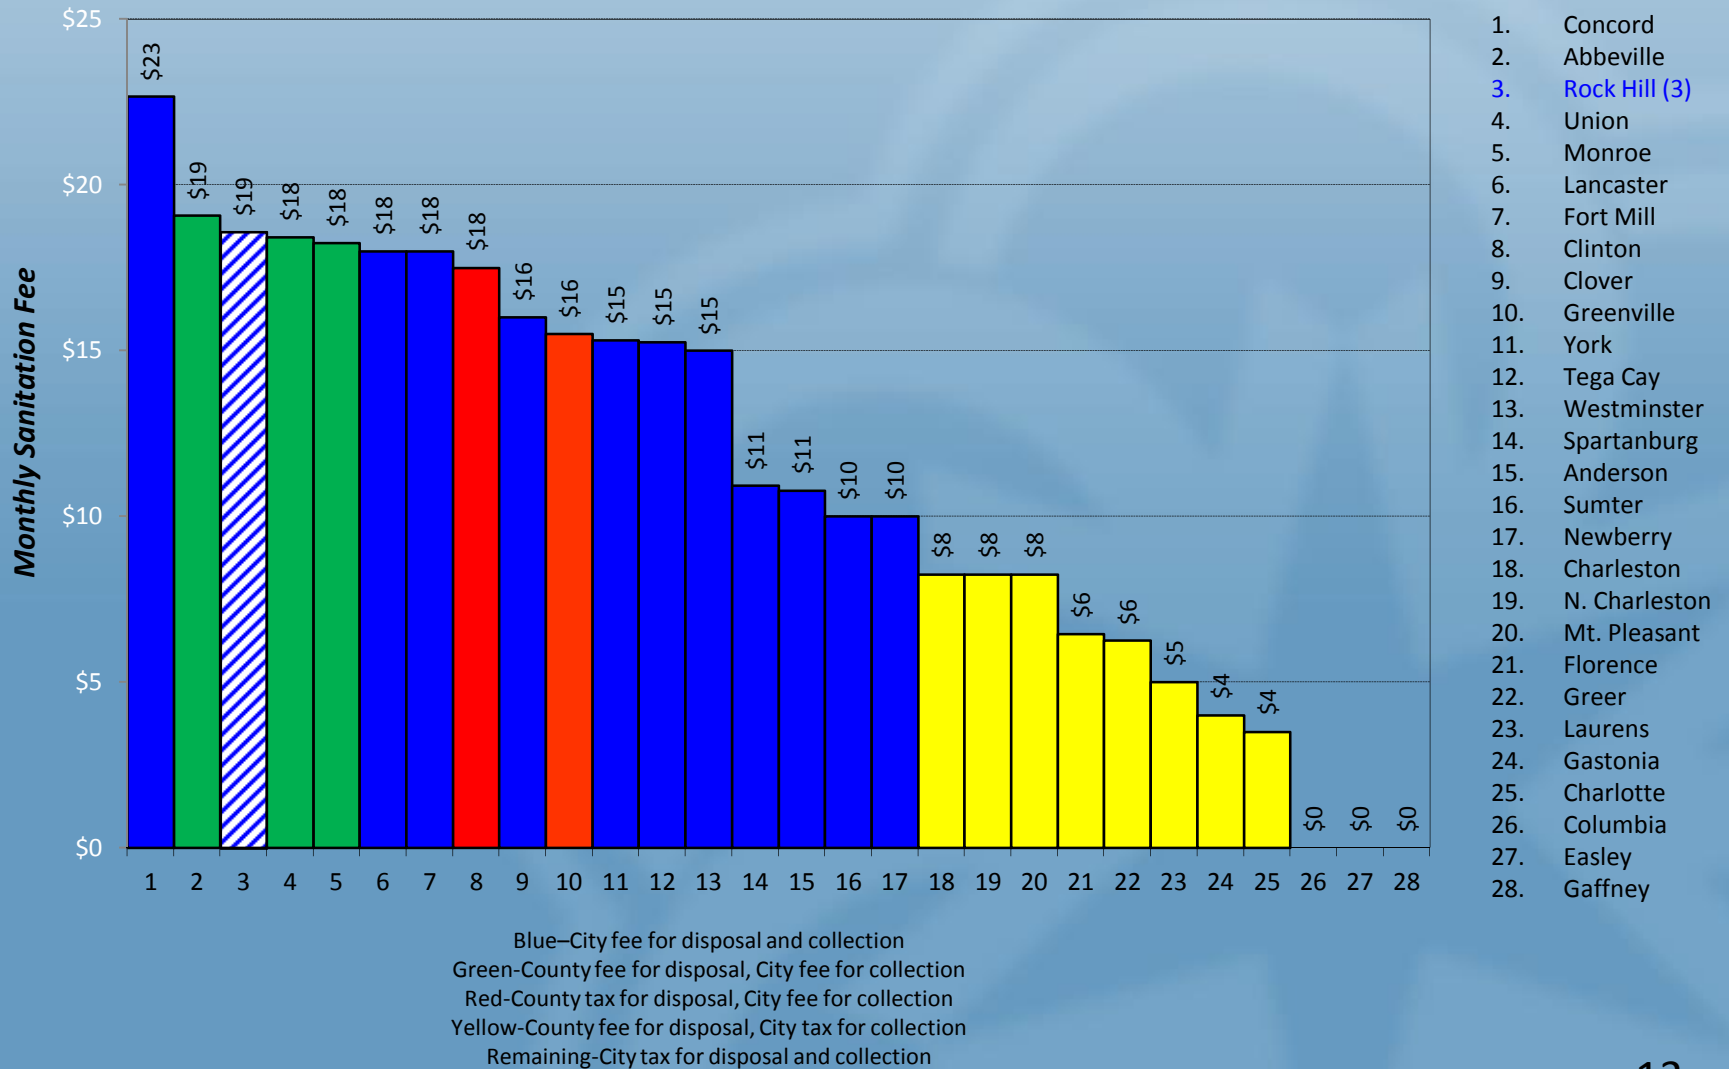

Comparison of Sanitation Rates

Residential Rates Compared to S.C. Cities, PMPA Cities, Regional Cities, & York County Cities