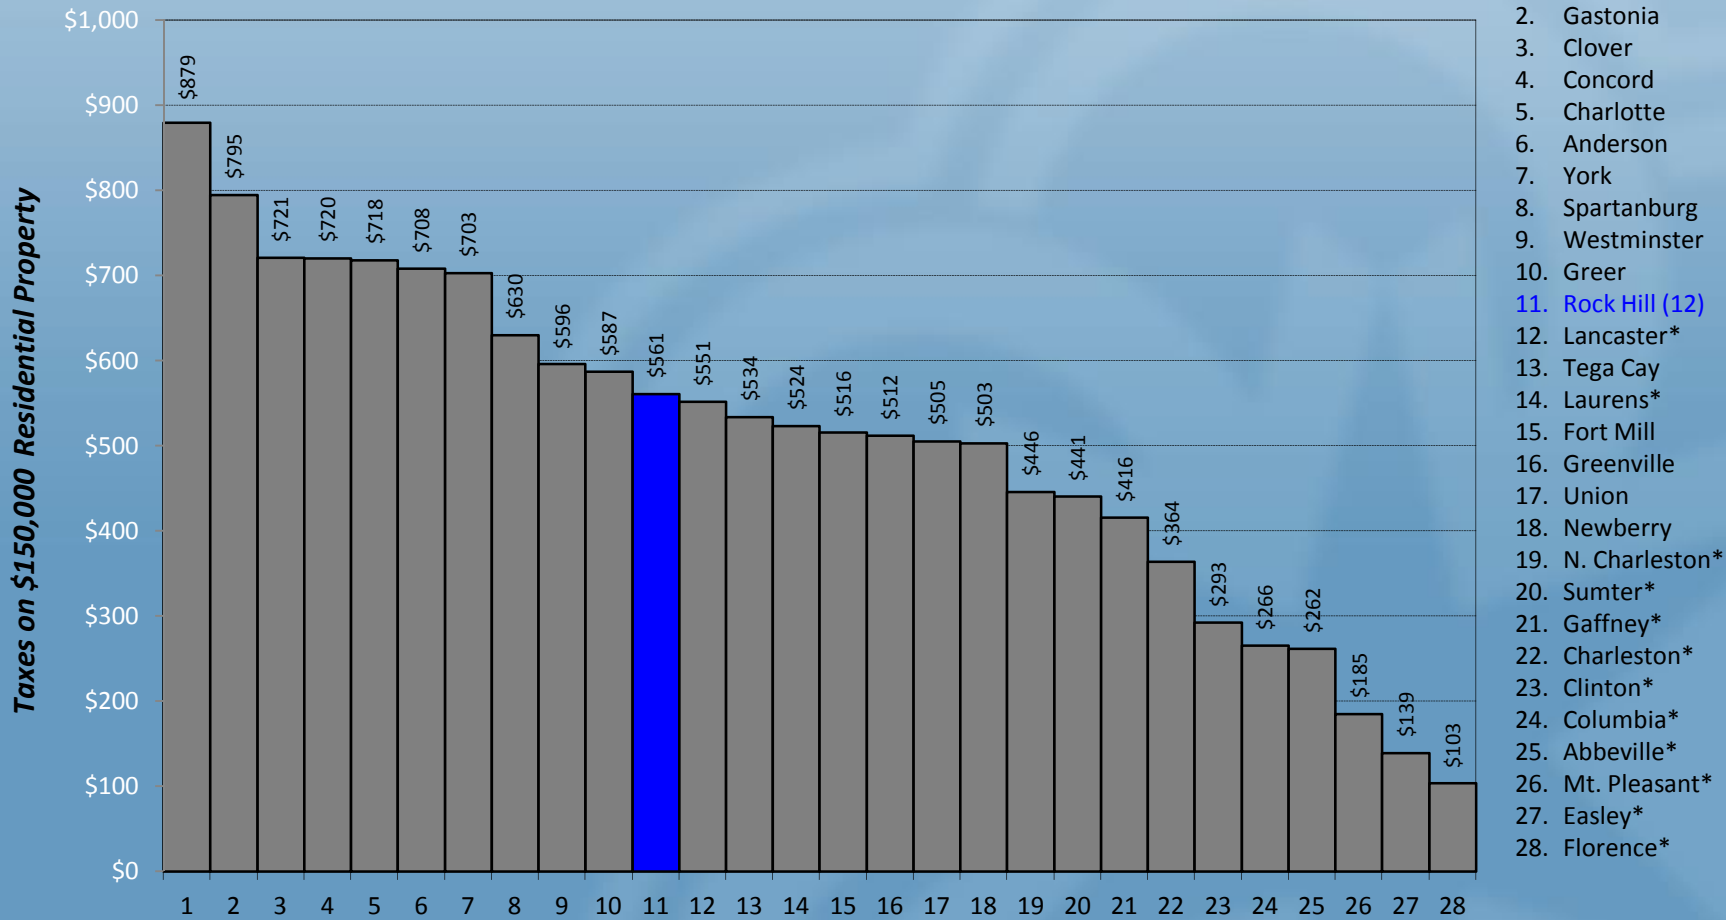

Comparison of Annual Taxes

Rock Hill City *Residential* Taxes Compared to S.C. Cities, PMPA Cities, Regional Cities, & York County Cities