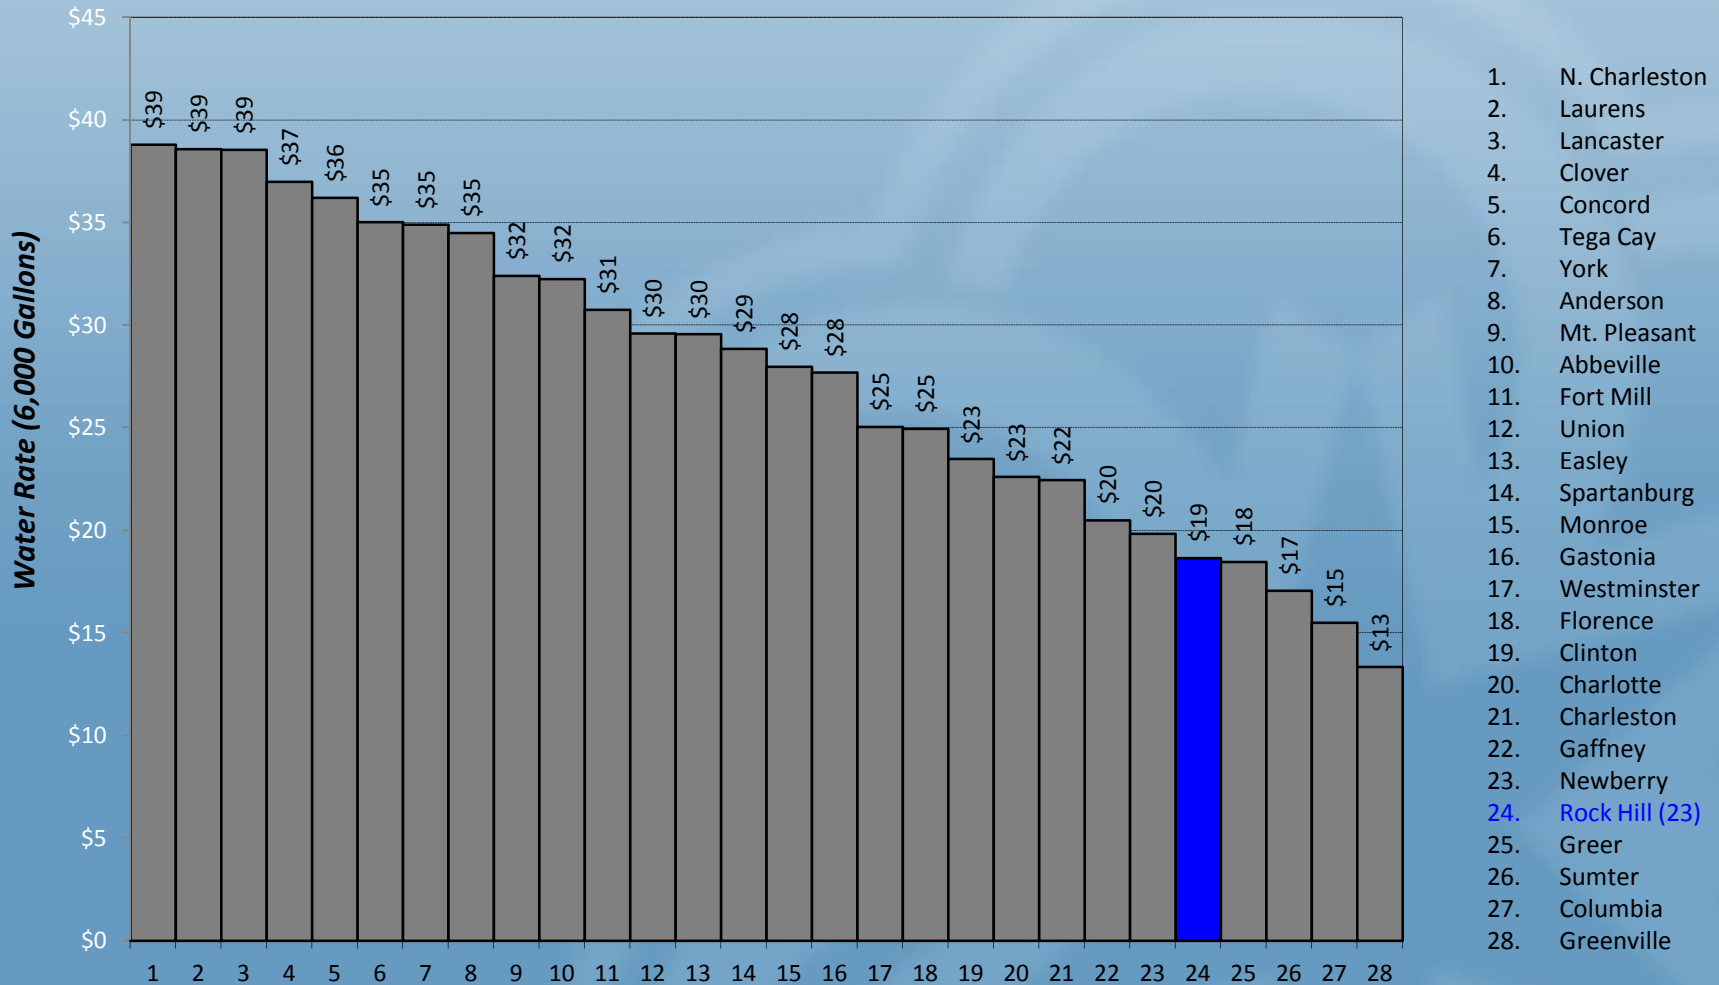

Comparison of Water Rates

Rock Hill Residential Rates Compared to S.C. Cities, PMPA Cities, Regional Cities, & York County Cities