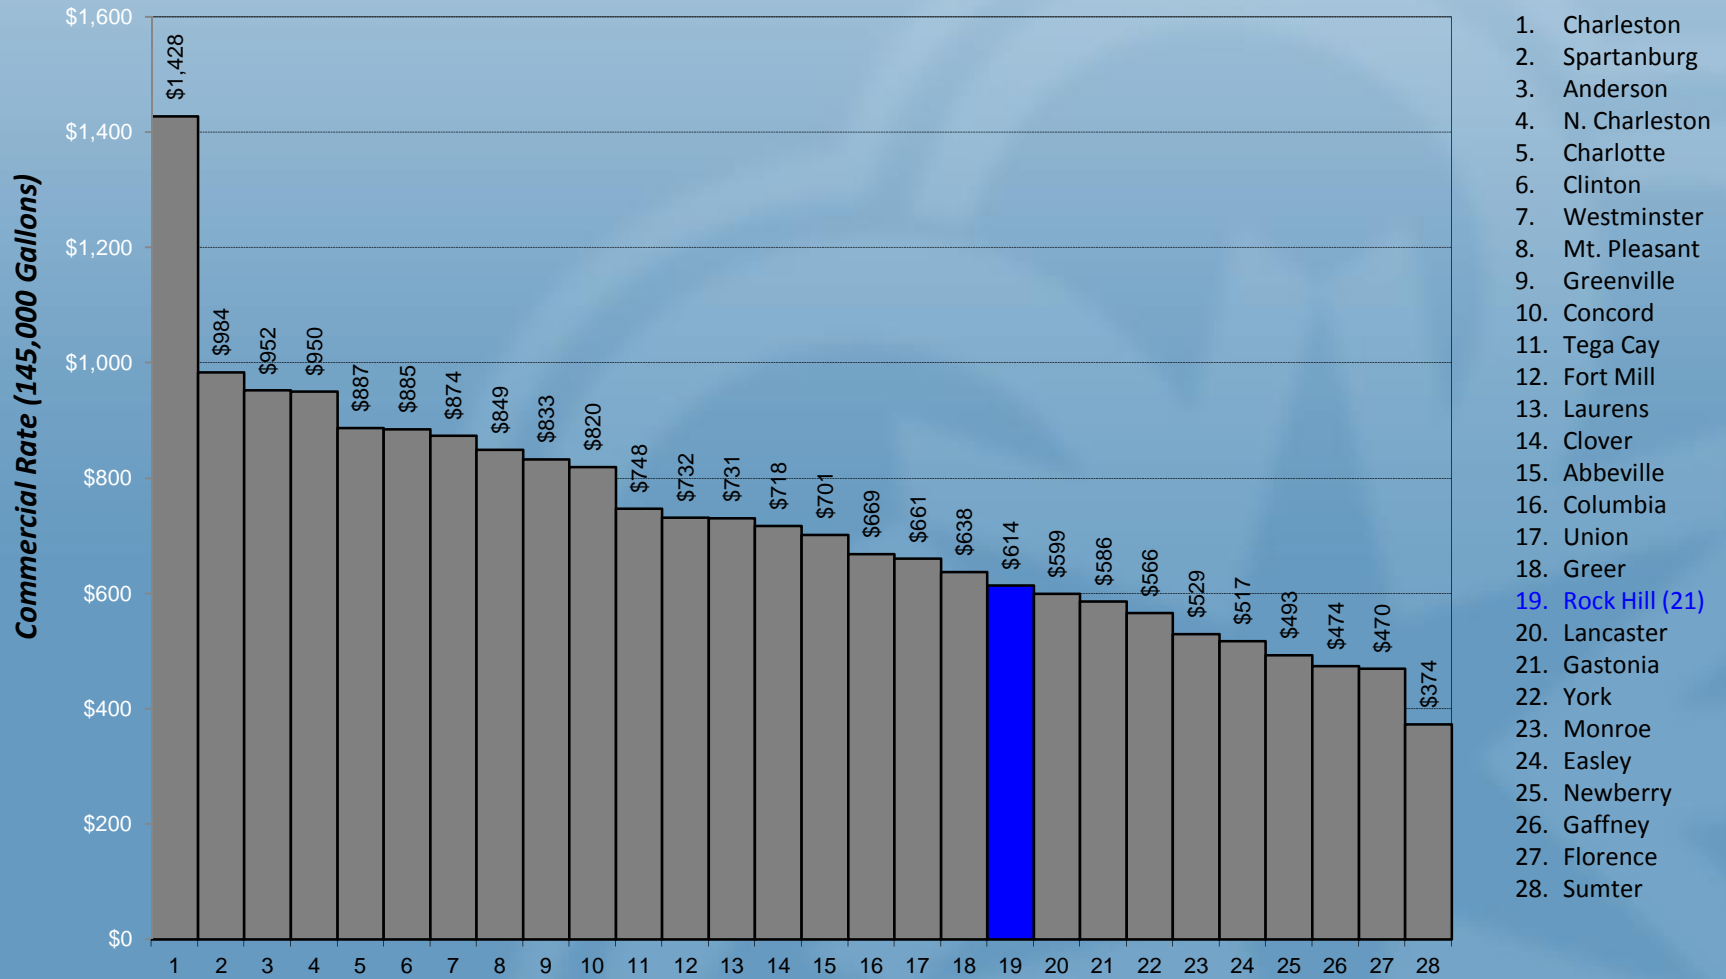

Comparison of Wastewater Rates

Rock Hill Commercial Rates Compared to S.C. Cities, PMPA Cities, Regional Cities, & York County Cities