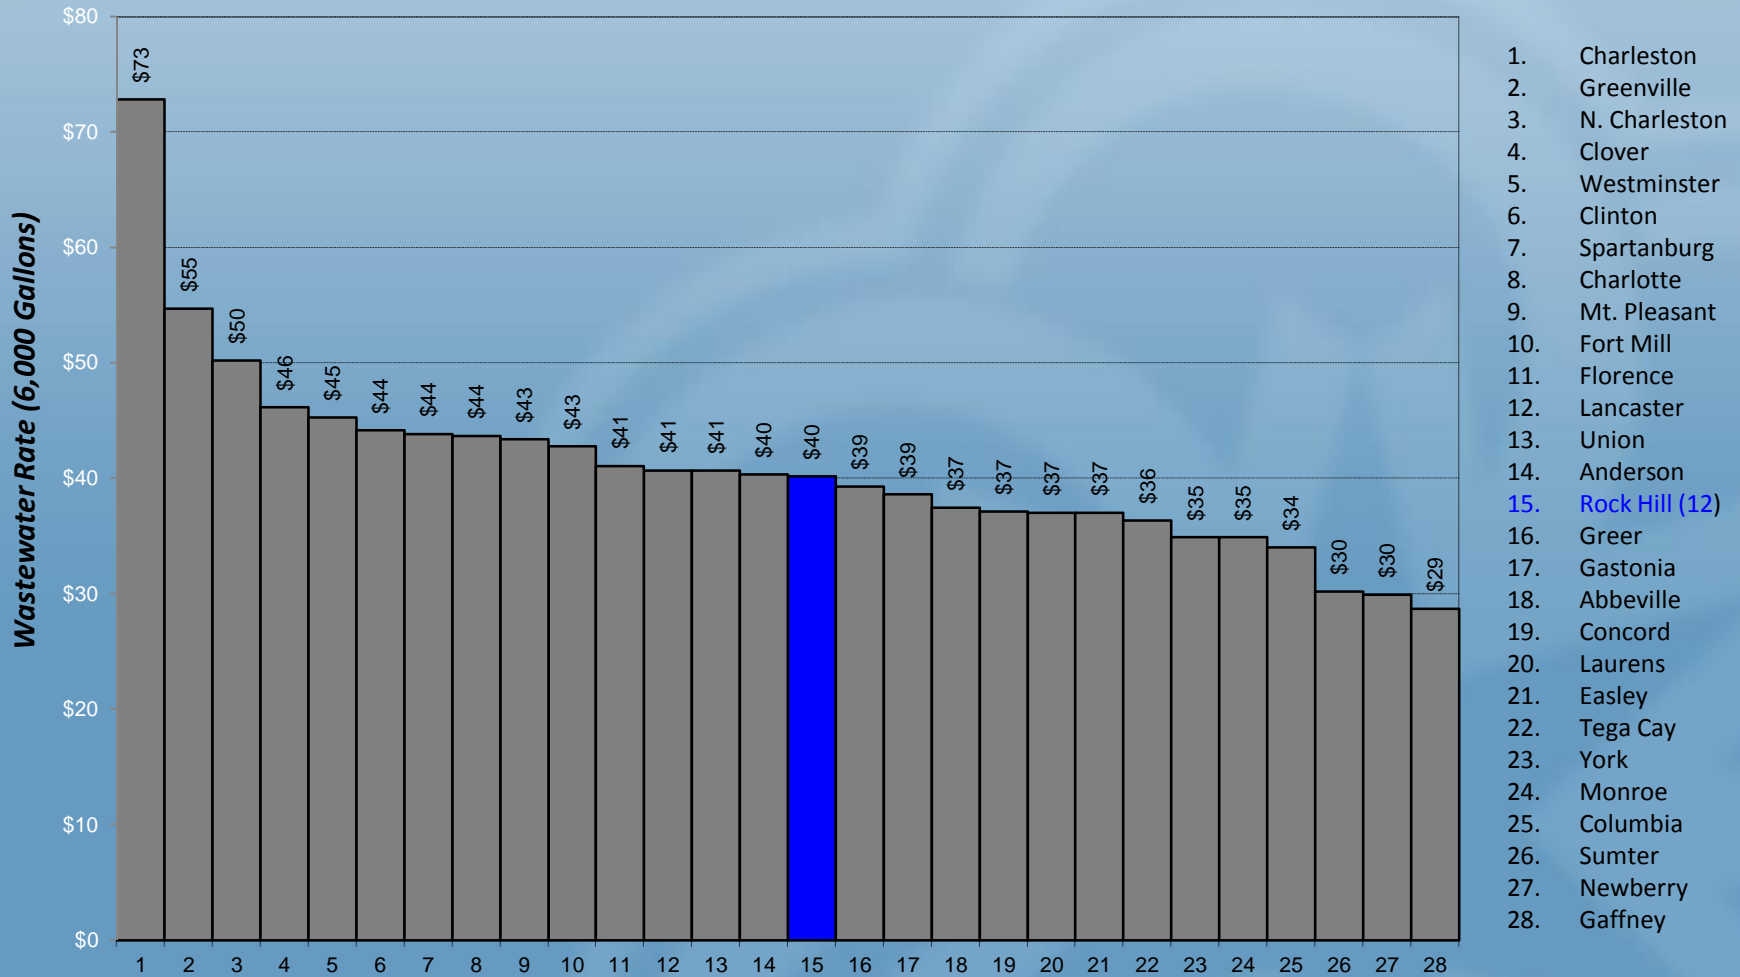

Comparison of Wastewater Rates

Rock Hill Residential Rates Compared to S.C. Cities, PMPA Cities, Regional Cities, & York County Cities