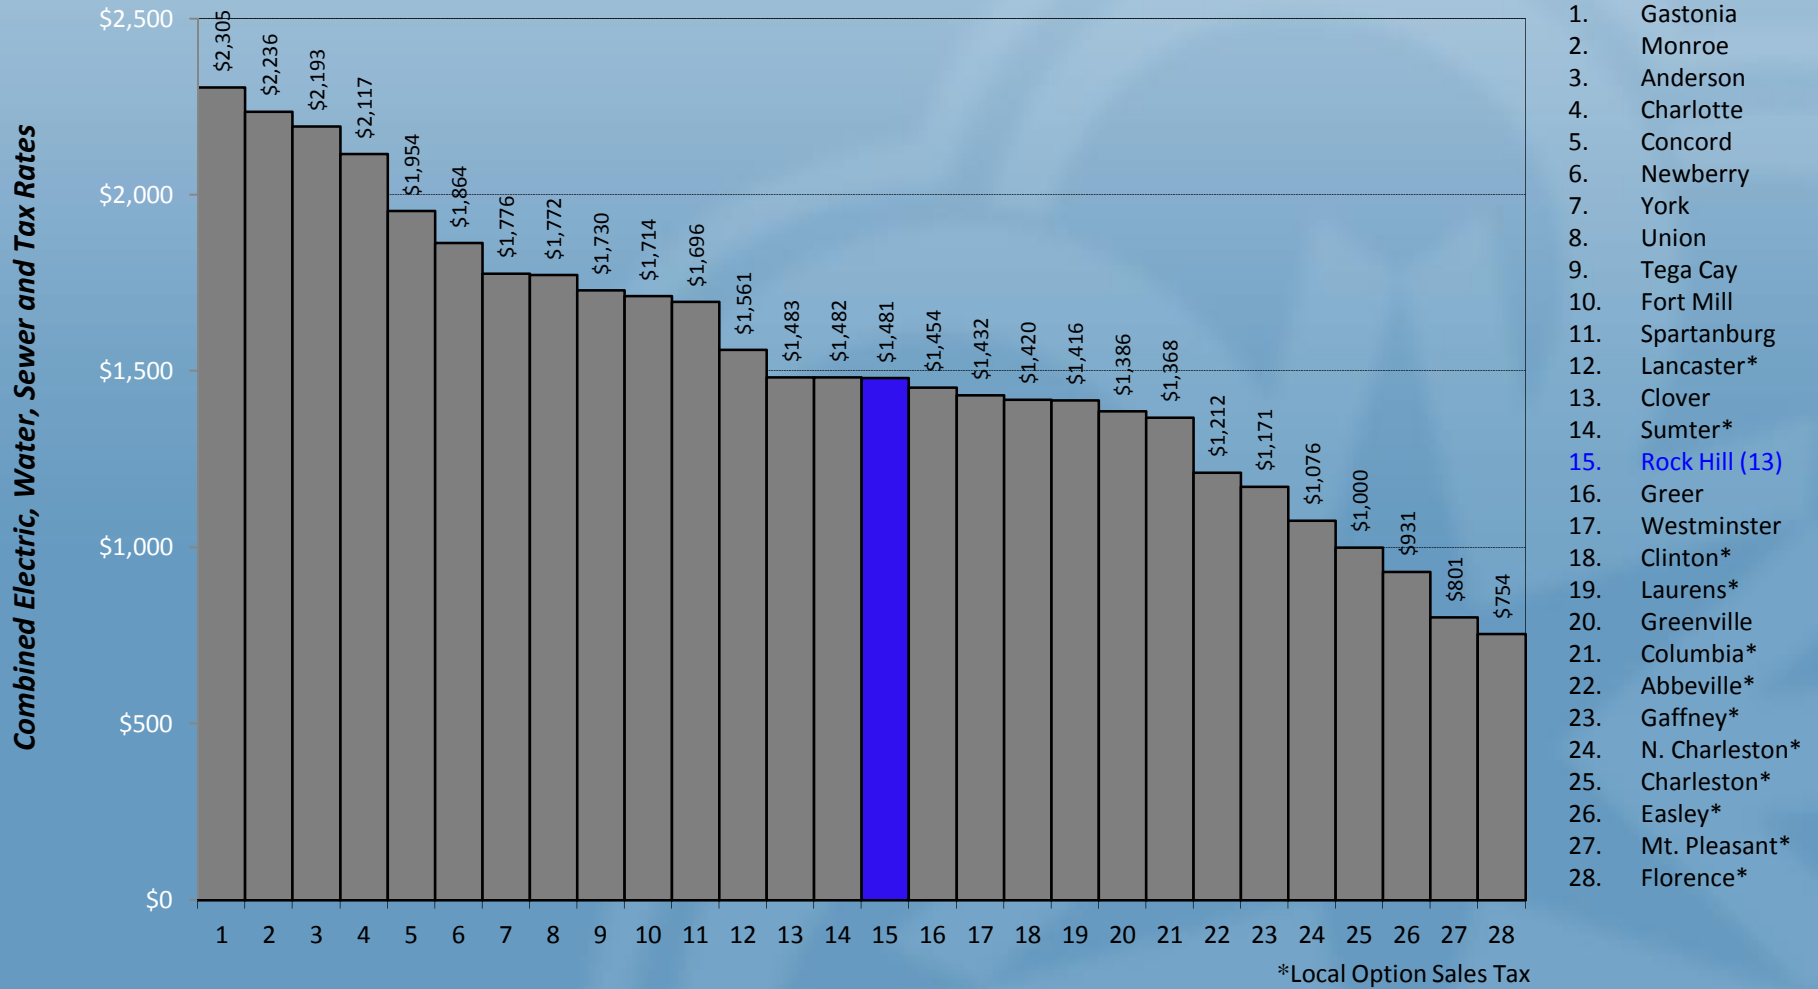

Comparison of Electric/Water/WW/Tax Rates

Rock Hill Residential Rates/C-C-S Taxes Compared to S.C. Cities, PMPA Cities, Regional Cities, & York County Cities