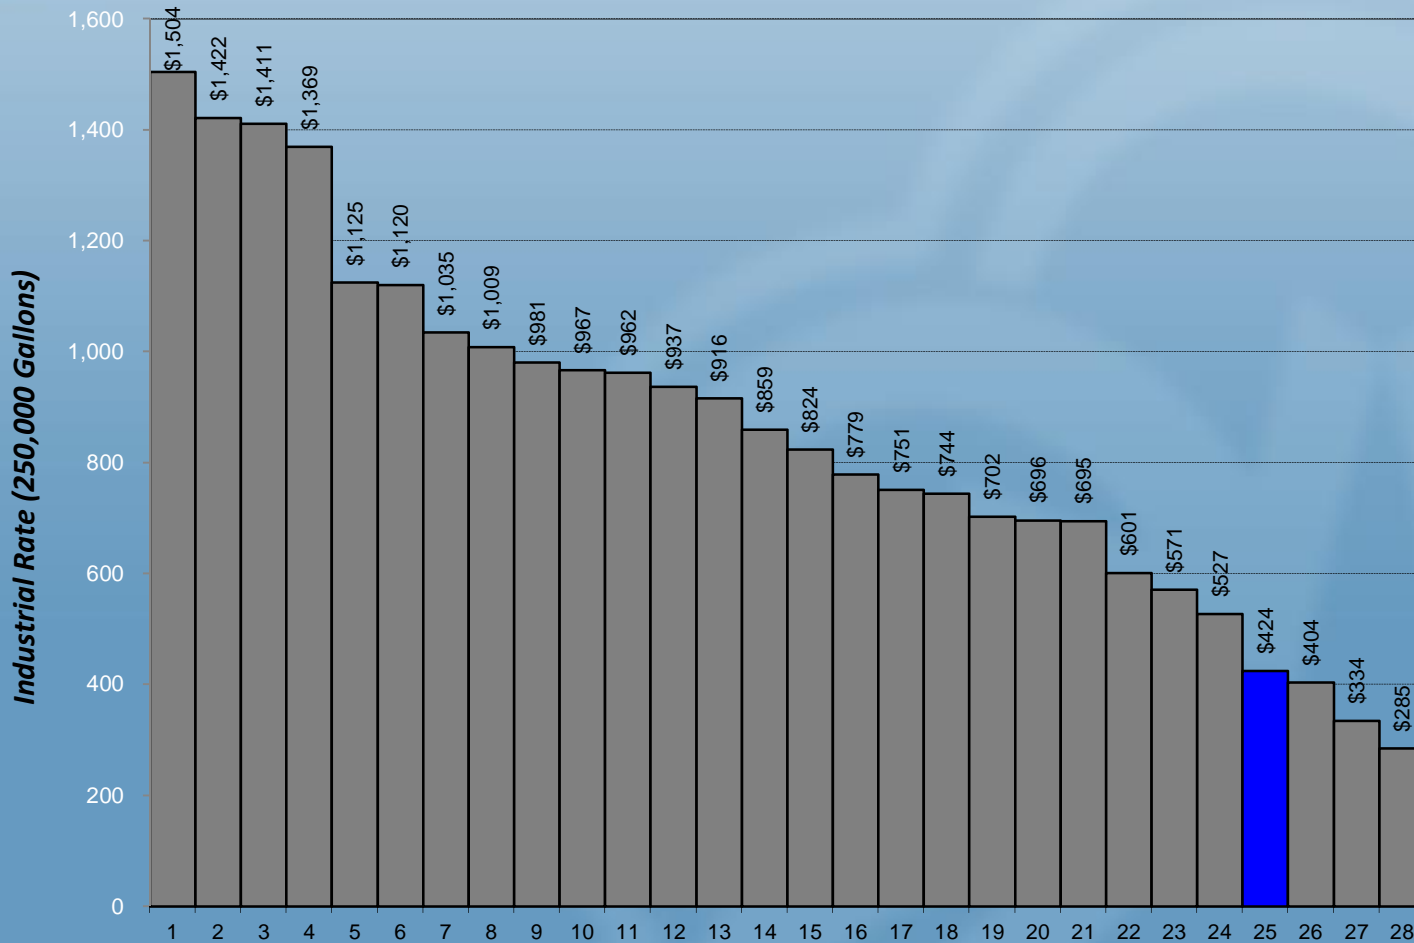

Comparison of Water Rates

Rock Hill Industrial Rates Compared to S.C. Cities, PMPA Cities, Regional Cities, & York County Cities

1. Tega Cay
2. Clover
3. Mt. Pleasant
4. Laurens
5. Concord
6. N. Charleston
7. Abbeville
8. Fort Mill
9. Lancaster
10. York
11. Spartanburg
12. Charlotte
13. Gastonia
14. Easley
15. Monroe
16. Union
17. Anderson
18. Columbia
19. Westminster
20. Clinton
21. Greer
22. Charleston
23. Florence
24. Newberry
25. Rock Hill (26)
26. Greenville
27. Sumter
28. Gaffney