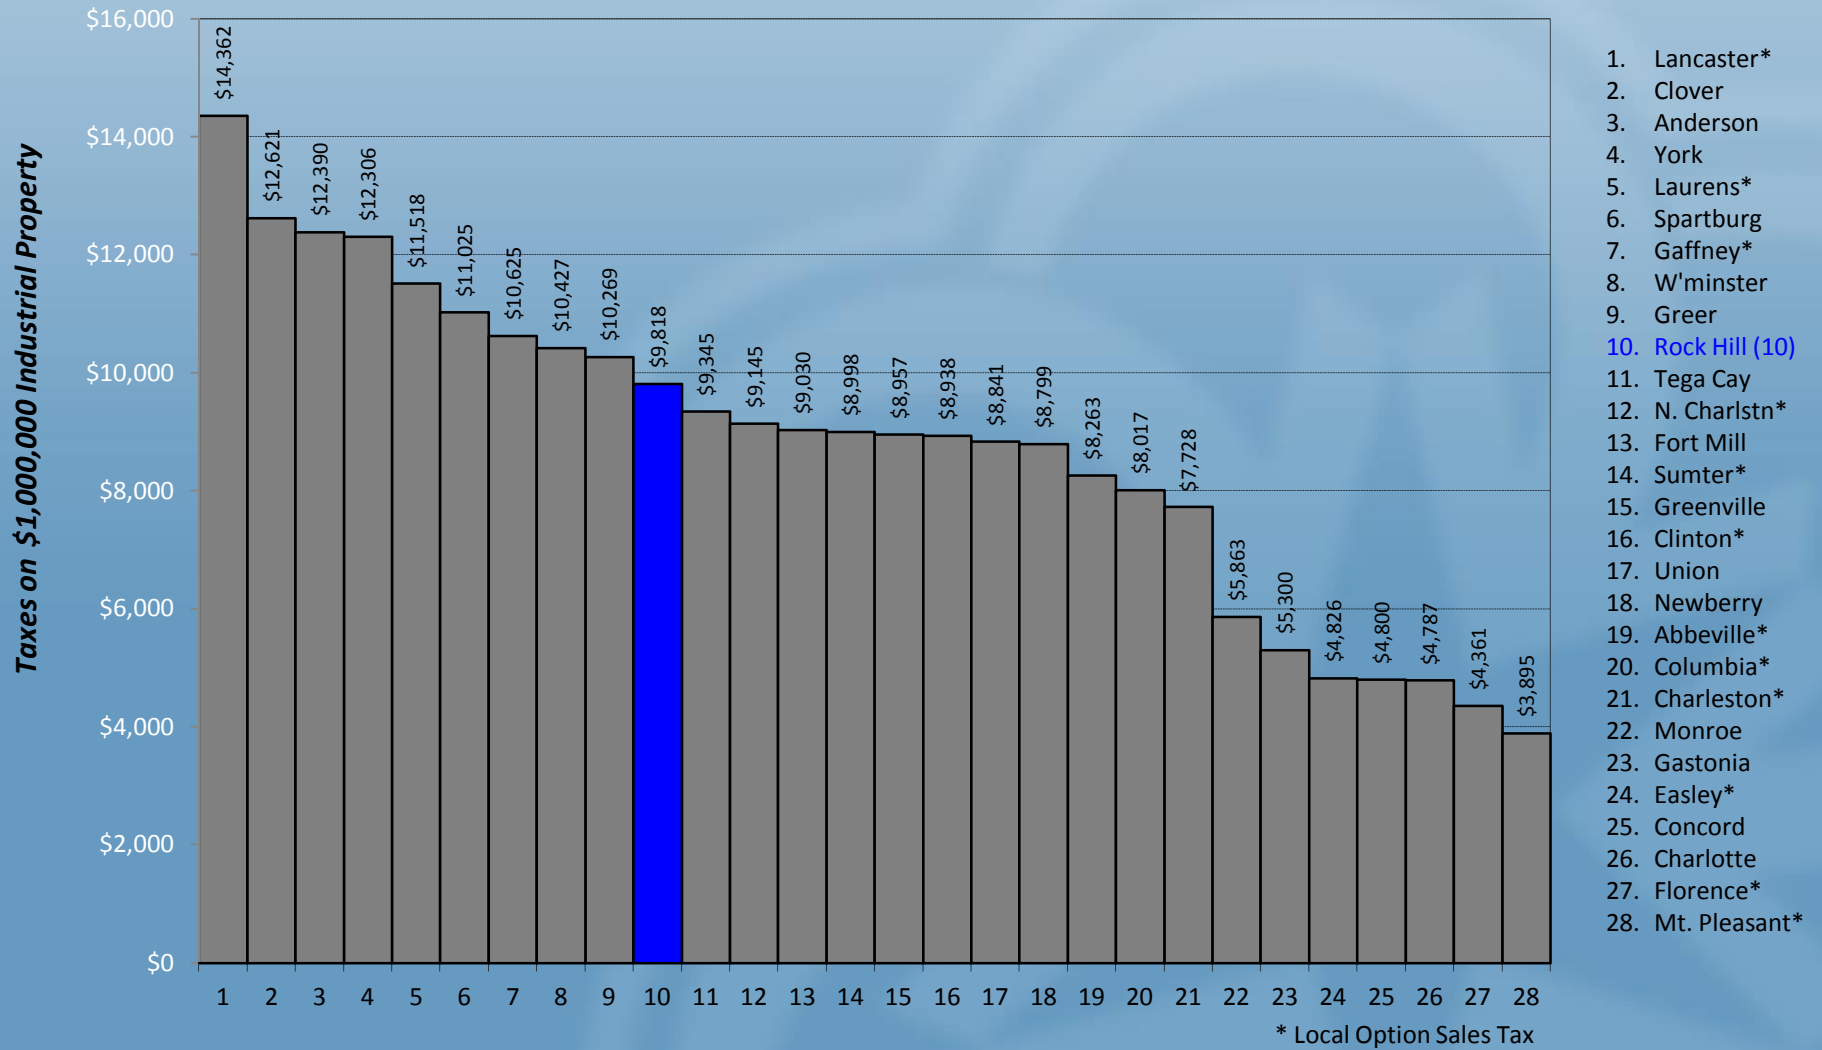

Comparison of Annual Taxes

Rock Hill City Industrial Taxes Compared to S.C. Cities, PMPA Cities, Regional Cities, & York County Cities