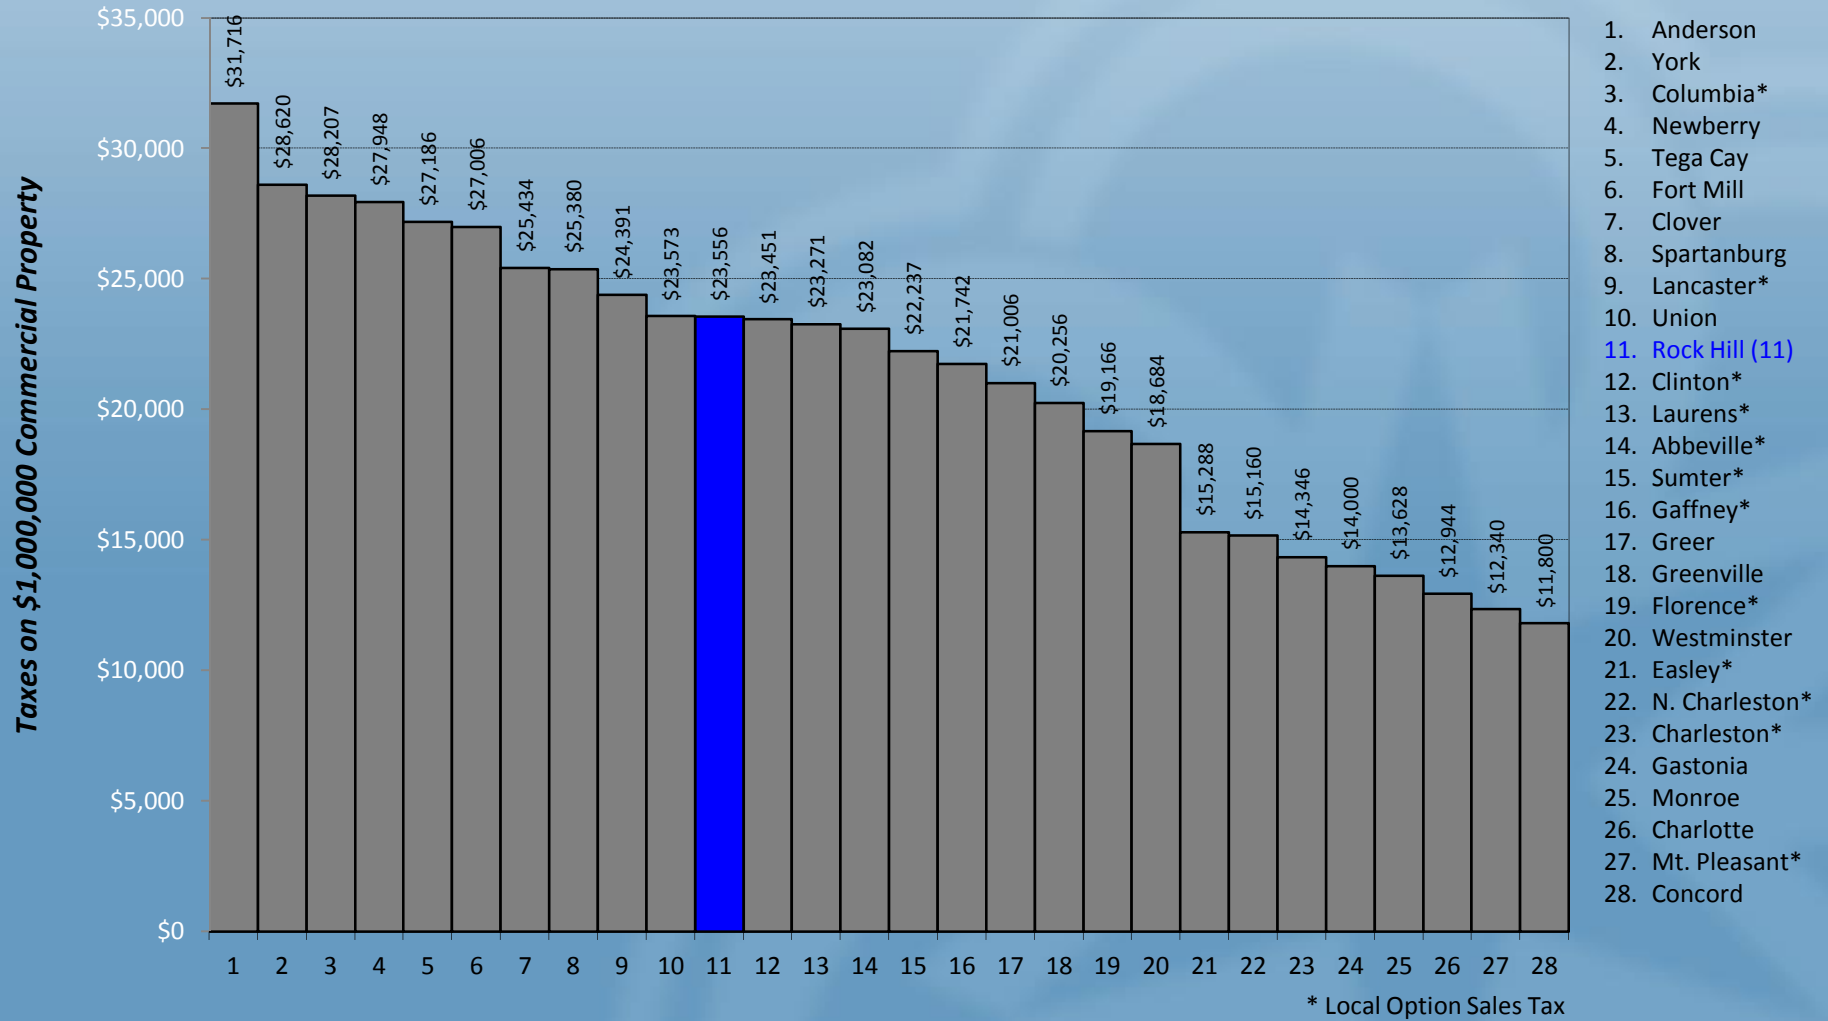

Comparison of Annual Taxes

Rock Hill City, County, & School Commercial Taxes Compared to S.C. Cities, PMPA Cities, Regional Cities, & York County Cities