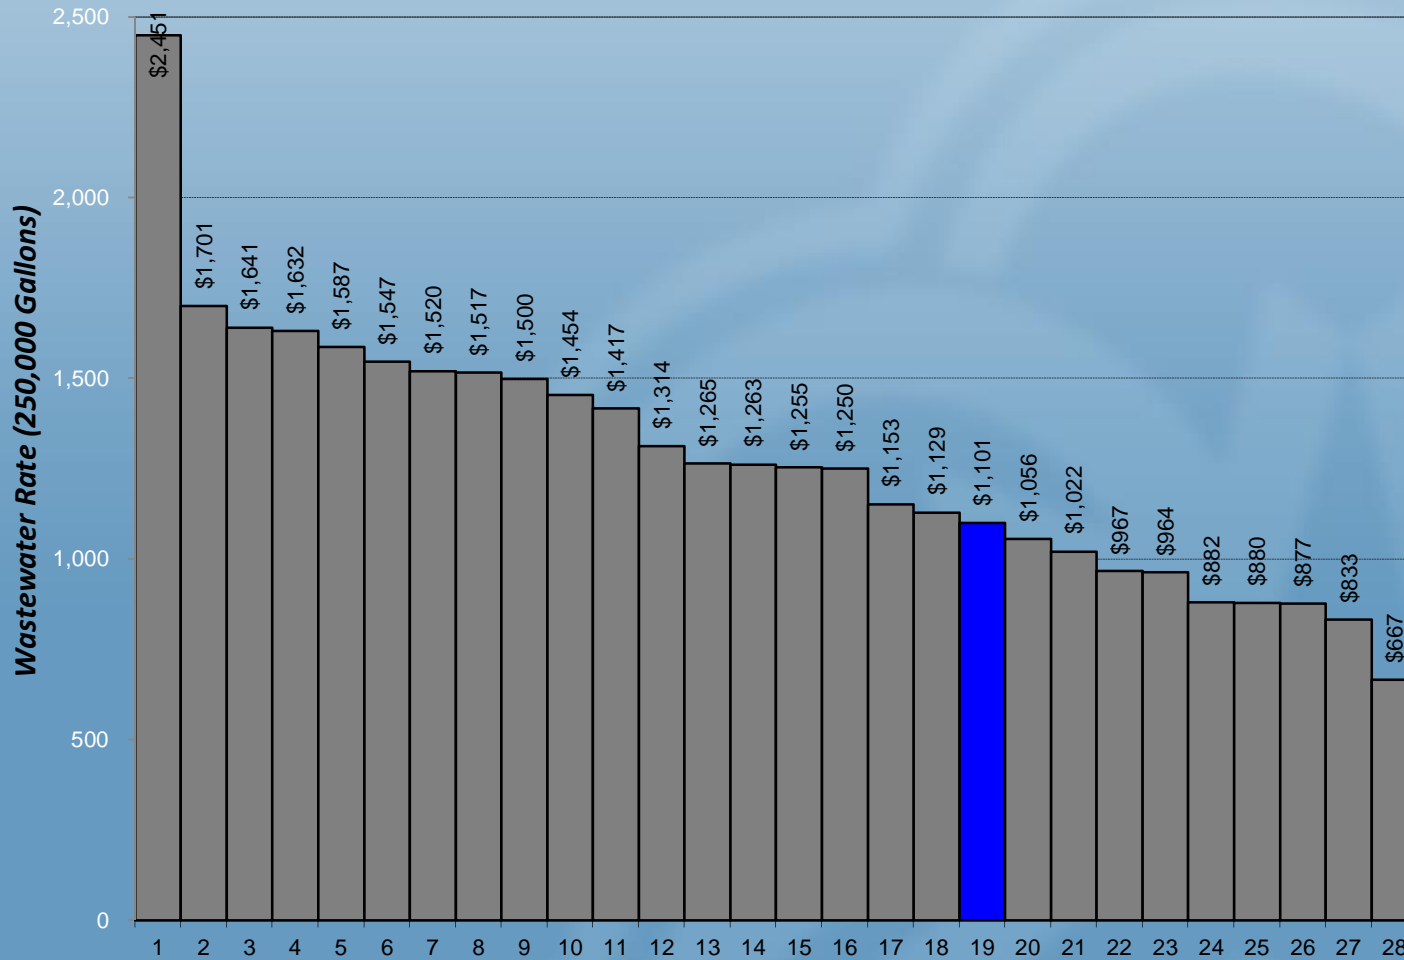

Comparison of Wastewater Rates

Rock Hill Industrial Rates Compared to S.C. Cities, PMPA Cities, Regional Cities, & York County Cities

1. Charleston
2. Spartanburg
3. Anderson
4. N. Charleston
5. Greenville
6. Charlotte
7. Clinton
8. Greer
9. Westminster
10. Mt. Pleasant
11. Concord
12. Fort Mill
13. Abbeville
14. Clover
15. Laurens
16. Tega Cay
17. Columbia
18. Union
19. Rock Hill (21)
20. Gastonia
21. Lancaster
22. York
23. Monroe
24. Florence
25. Easley
26. Newberry
27. Gaffney
28. Sumter