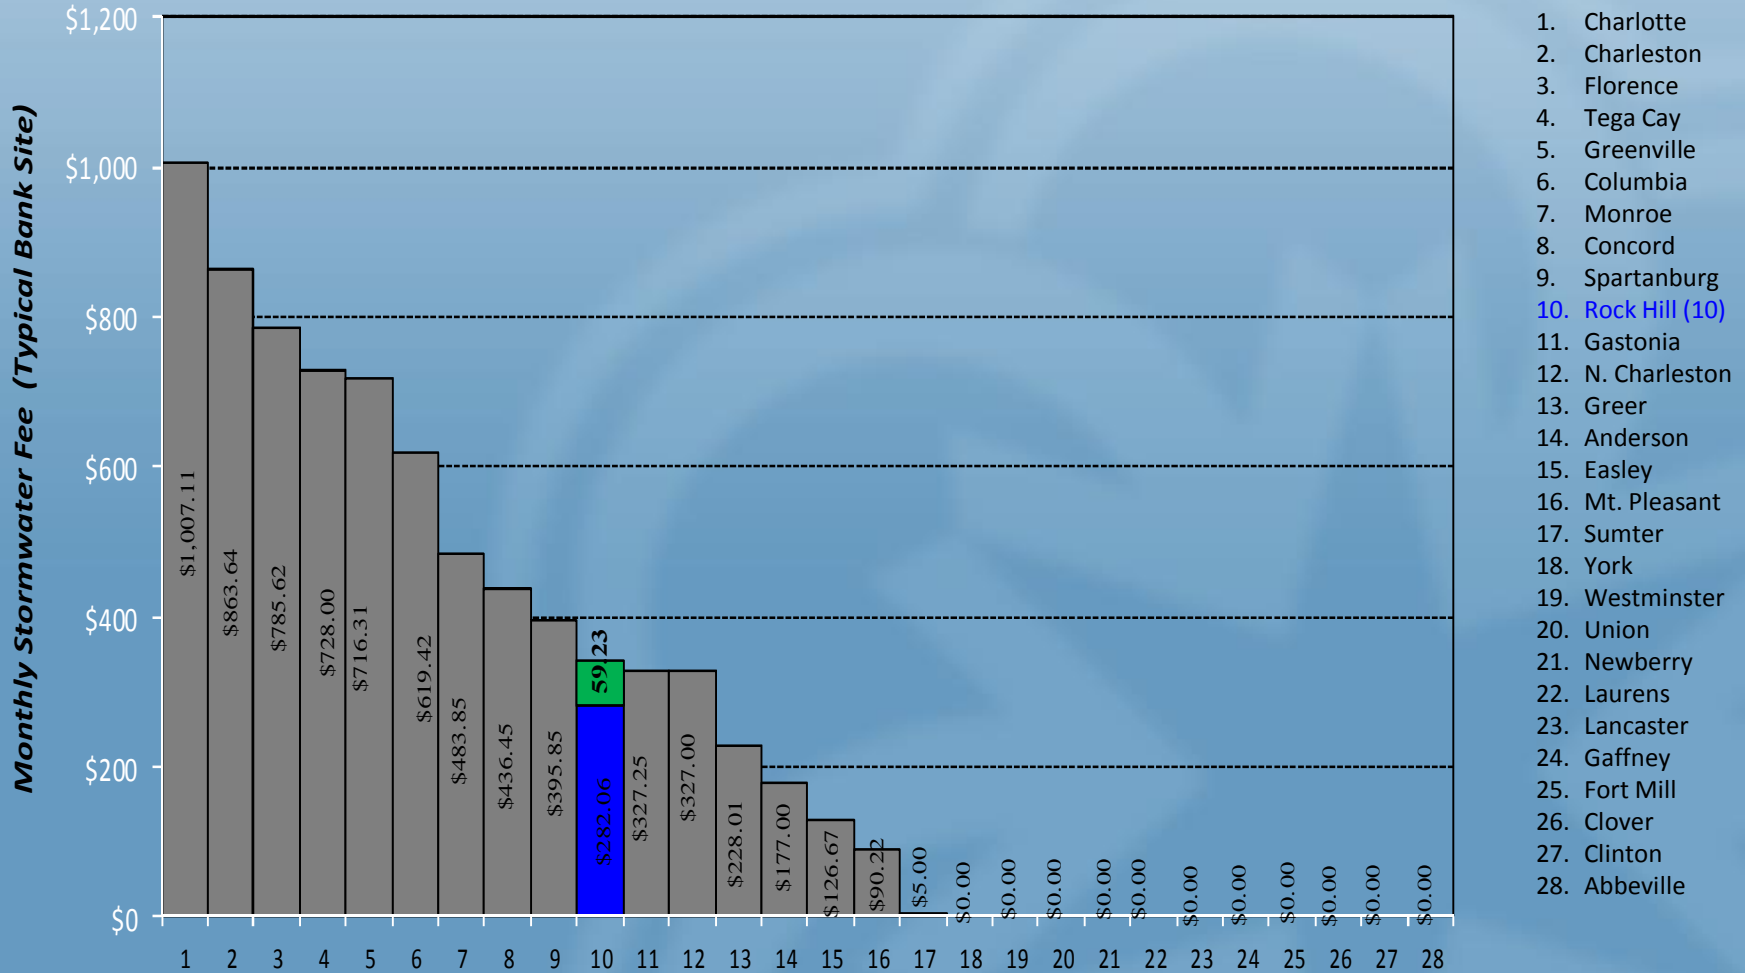

Comparison of Stormwater Rates

Rock Hill Commercial Rates Compared to S.C. Cities, PMPA Cities, Regional Cities, & York County Cities