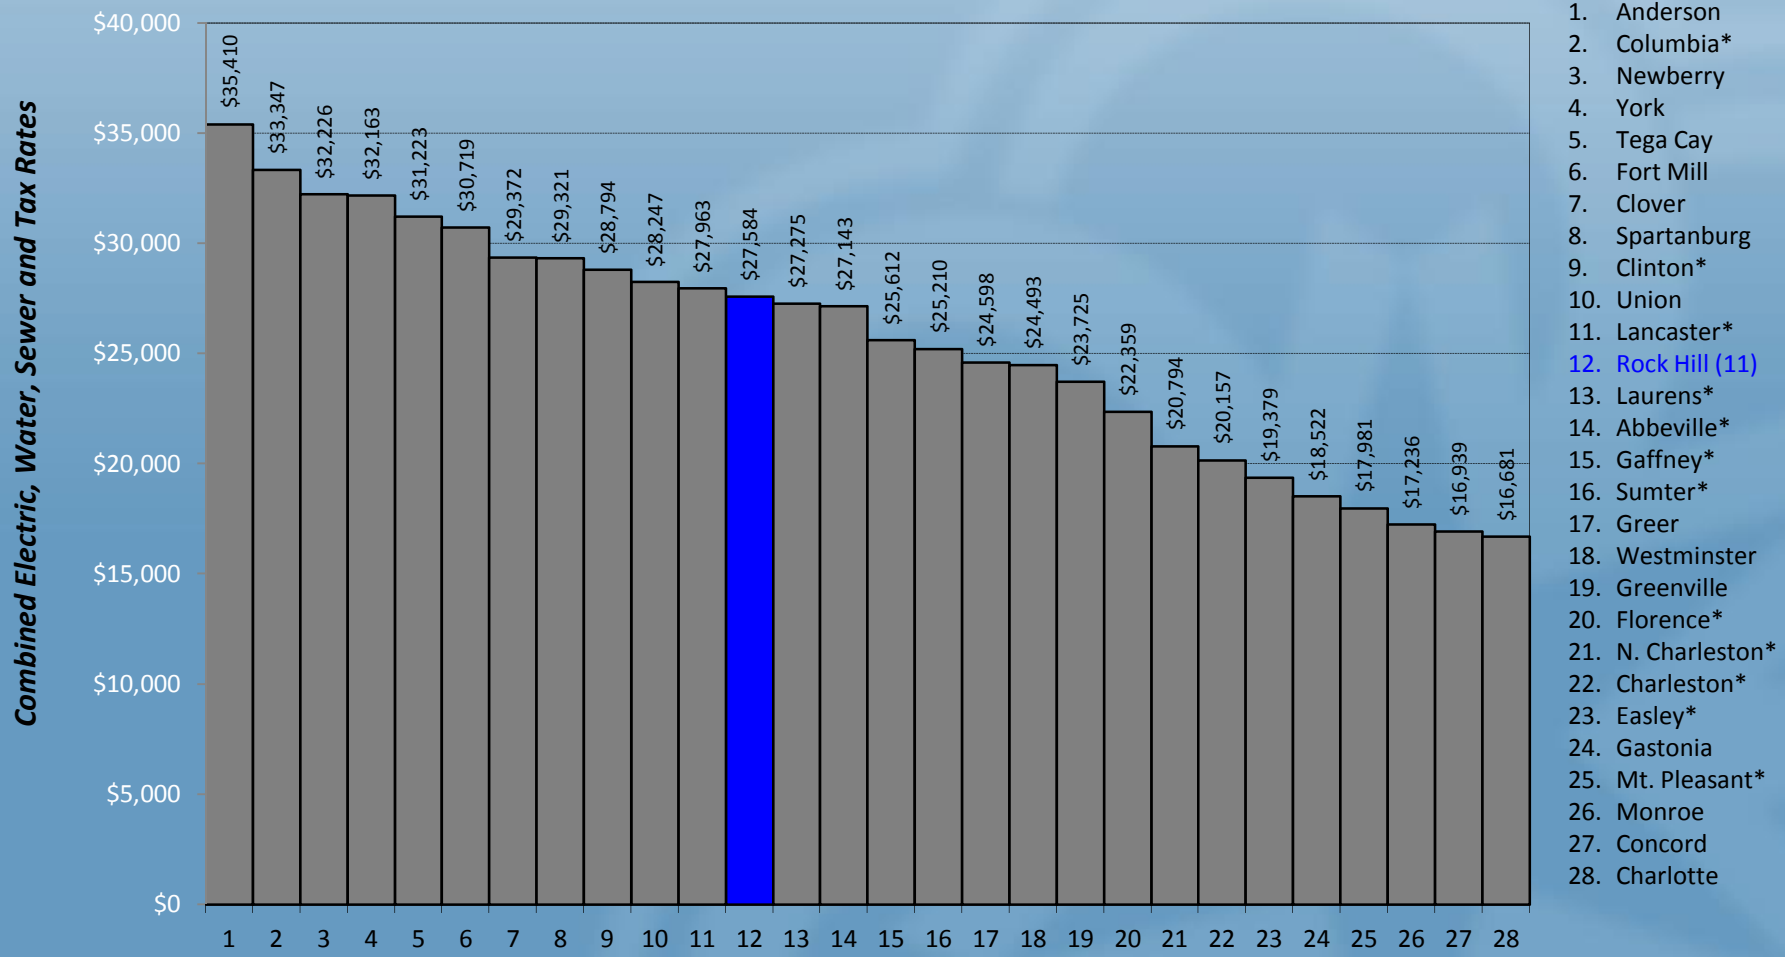

*Local Option Sales Tax