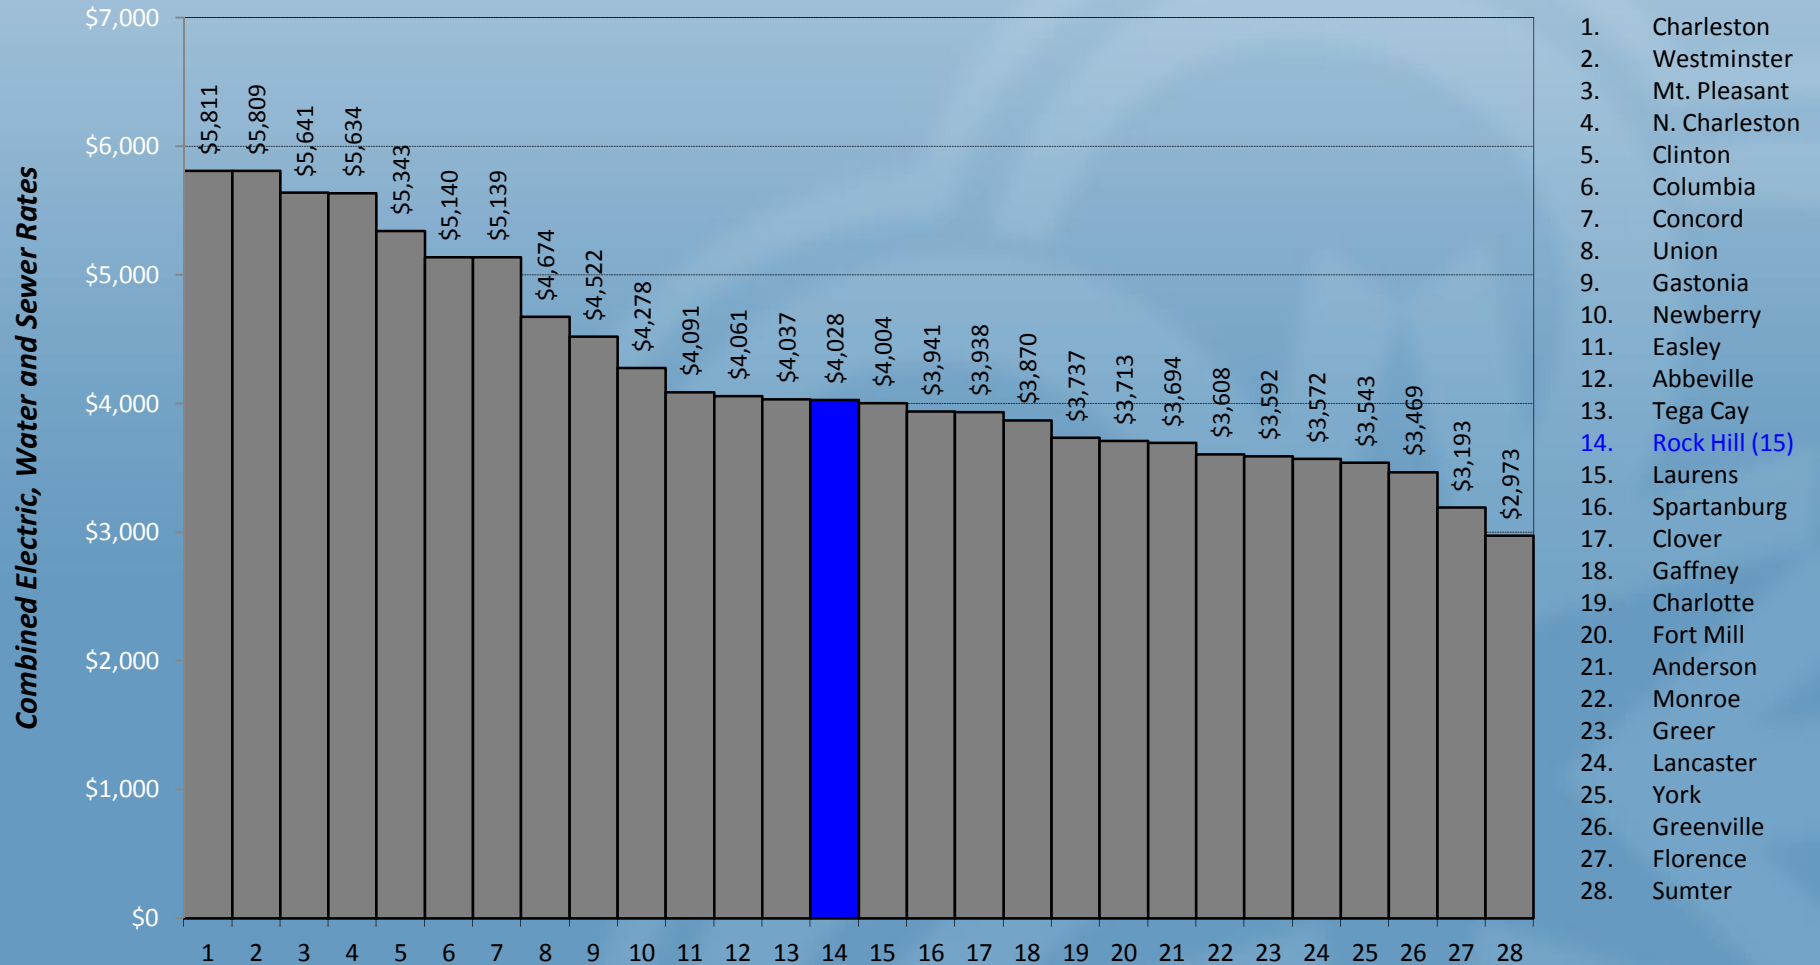

Comparison of Electric/Water/WW Rates

Rock Hill Commercial Rates Compared to S.C. Cities, PMPA Cities, Regional Cities, & York County Cities