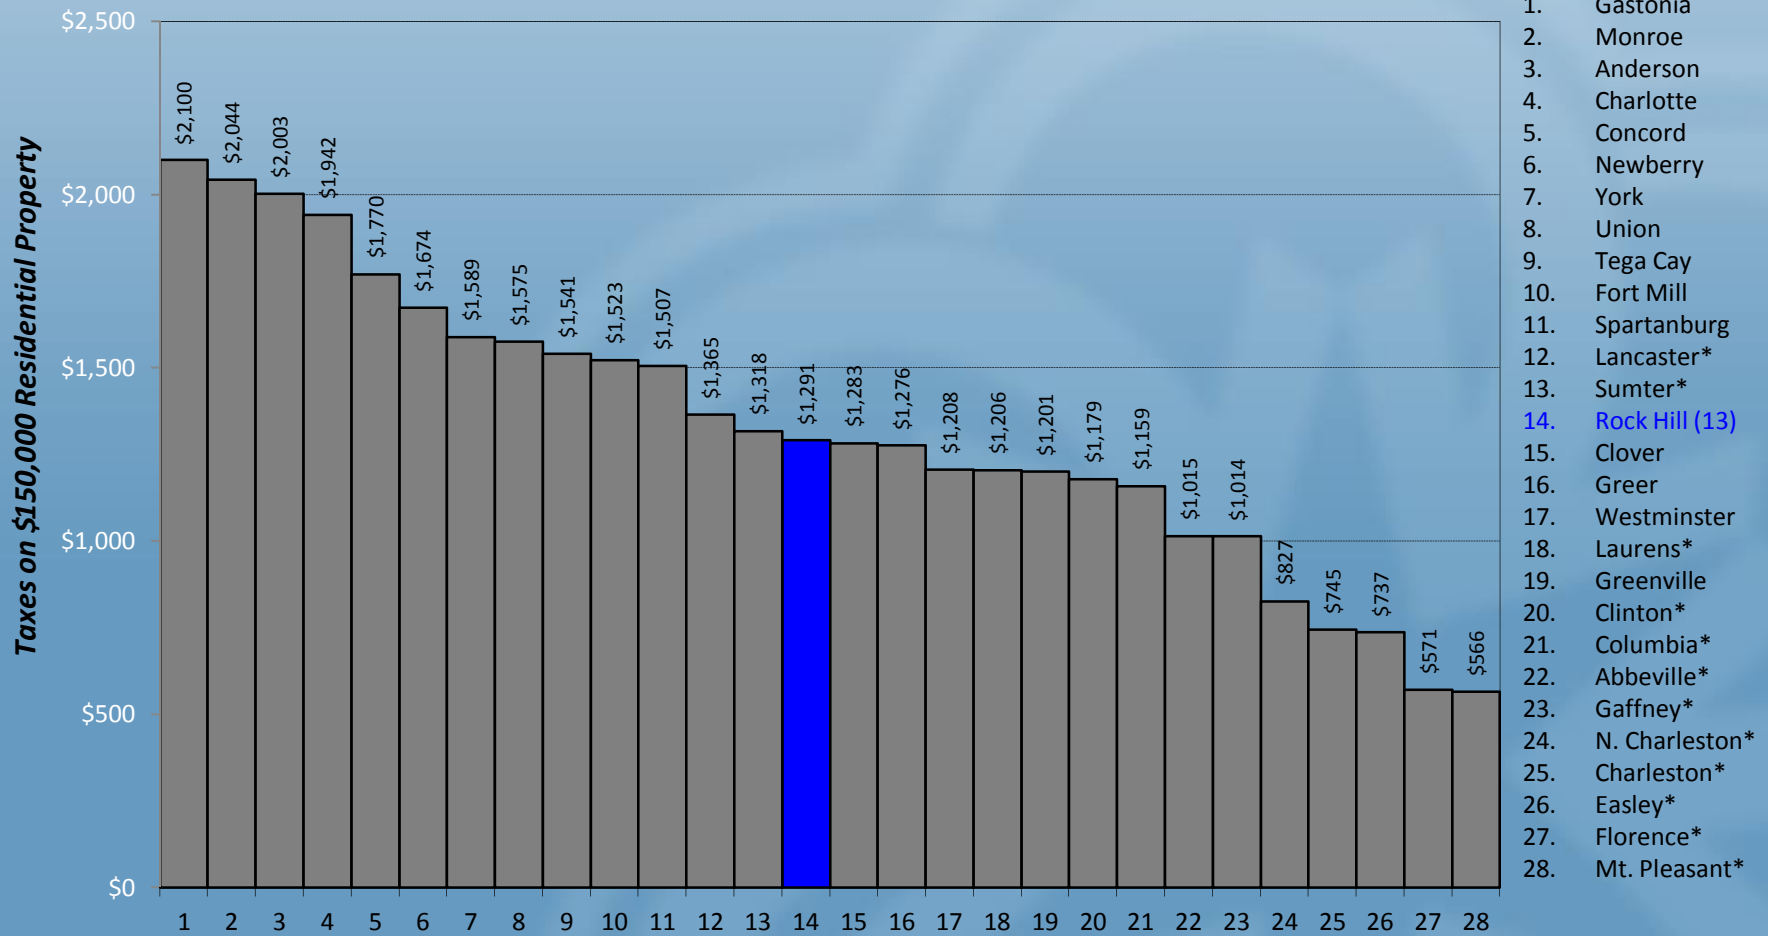

Comparison of Annual Taxes

Rock Hill City, County, & School Residential Taxes Compared to S.C. Cities, PMPA Cities, Regional Cities, & York County Cities