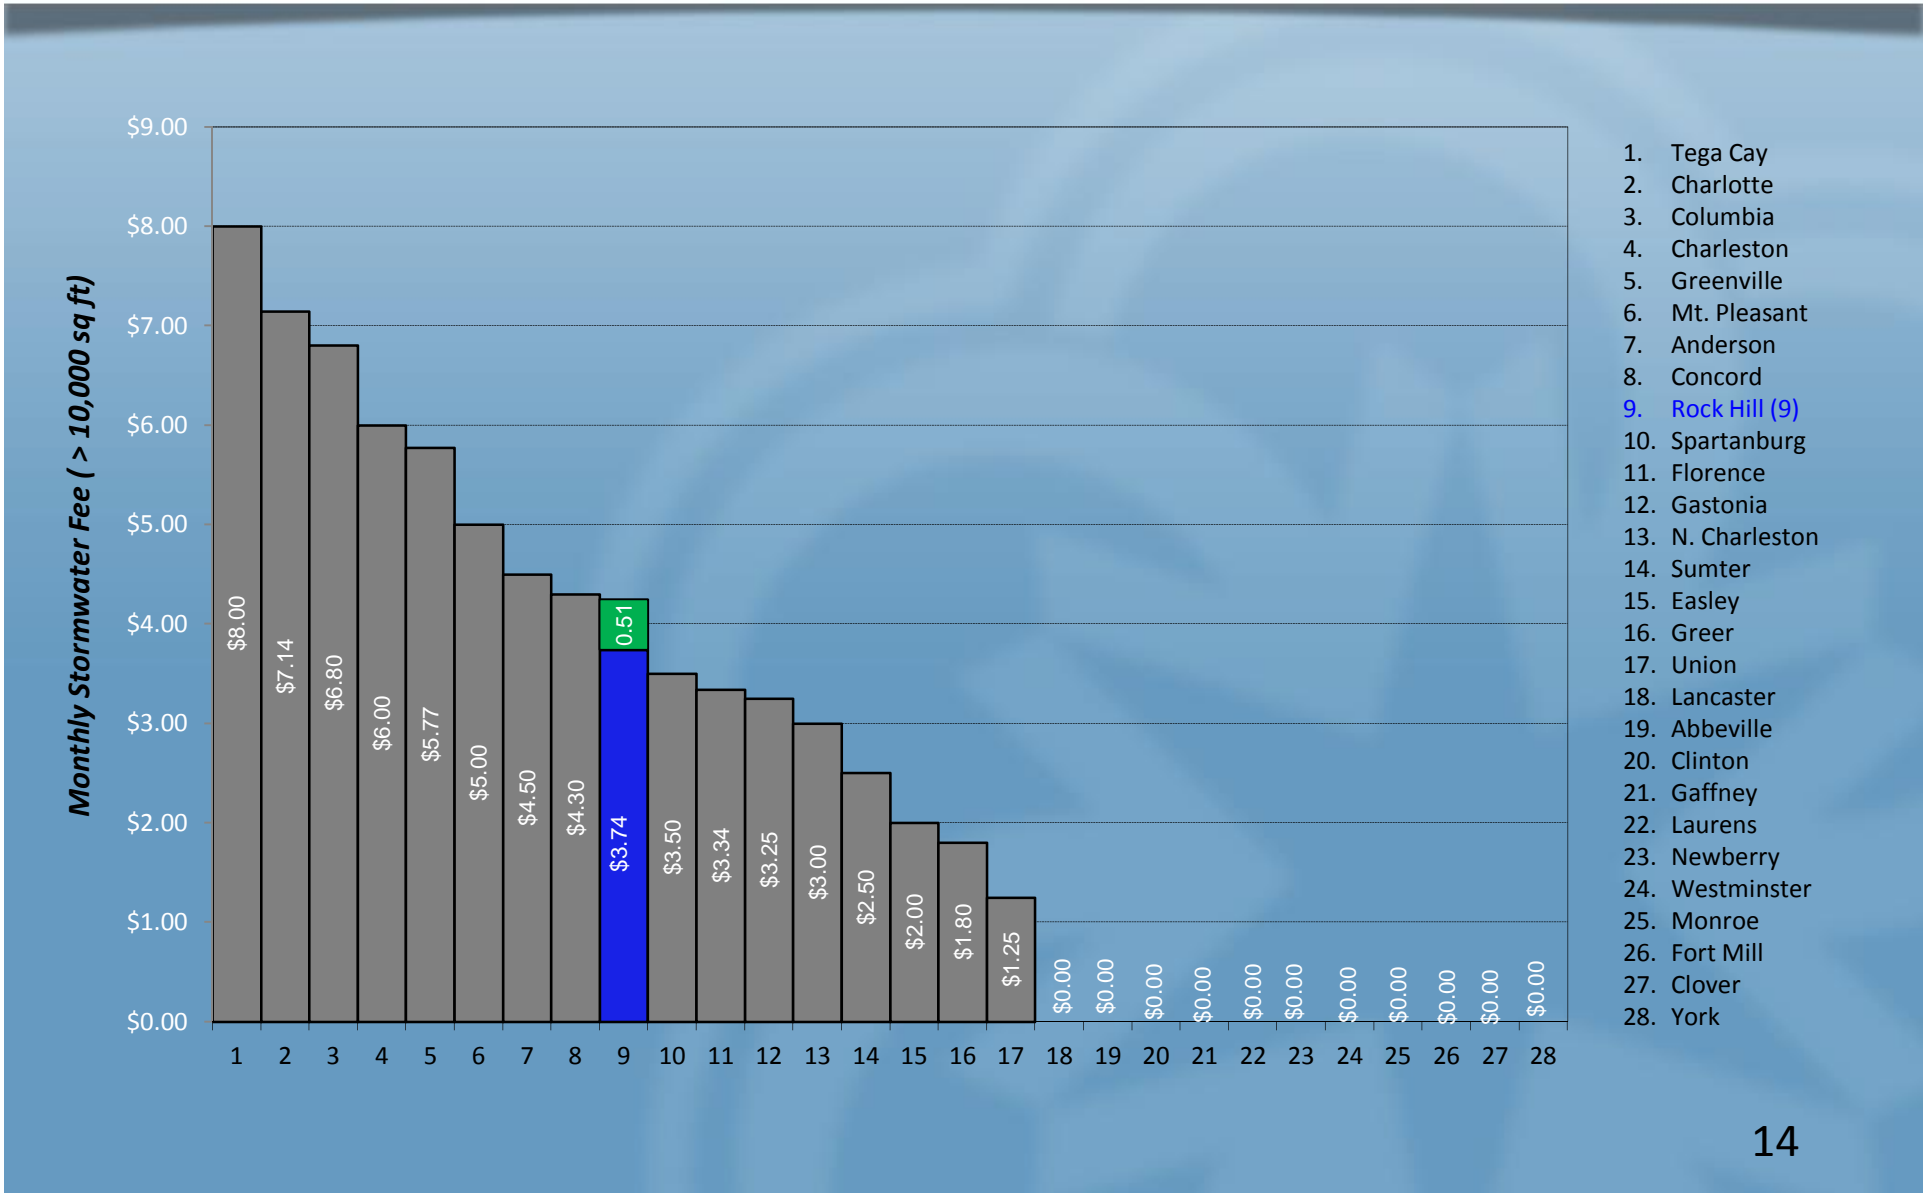

Comparison of Stormwater Rates

Rock Hill Residential Rates Compared to S.C. Cities, PMPA Cities, Regional Cities, & York County Cities